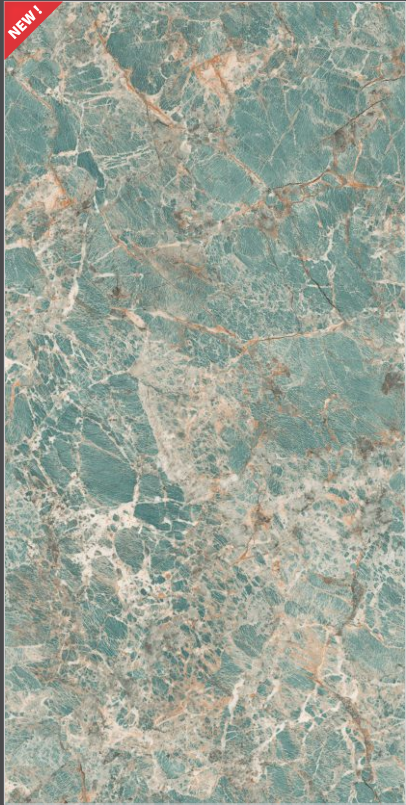

AZUL AQUA

Finish - **MULTI COLOR HIGH GLOSS**  
Random - 3

WALL — **AZUL AQUA**, 800x1600mm

**MULTI COLOR HIGH GLOSS**  
— 800x1600mm

PEACOCK GREEN

Finish - MULTI COLOR HIGH GLOSS  
Random - 3

WALL — PEACOCK GREEN, 800x1600mm