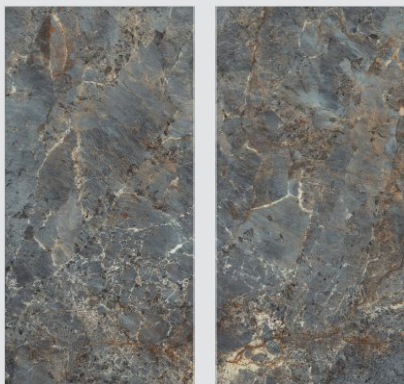

SPIDER WHITE

Finish - **POLISHED**  
Random - 4

ISLAND PLATFORM & FLOOR — **SPIDER WHITE**, 800x1600mm

**HIGH GLOSS**  
— 800x1600mm

AMAZONITE

Finish - **HIGH GLOSS**  
Random - 3

FLOOR — **AMAZONITE**, 800x1600mm