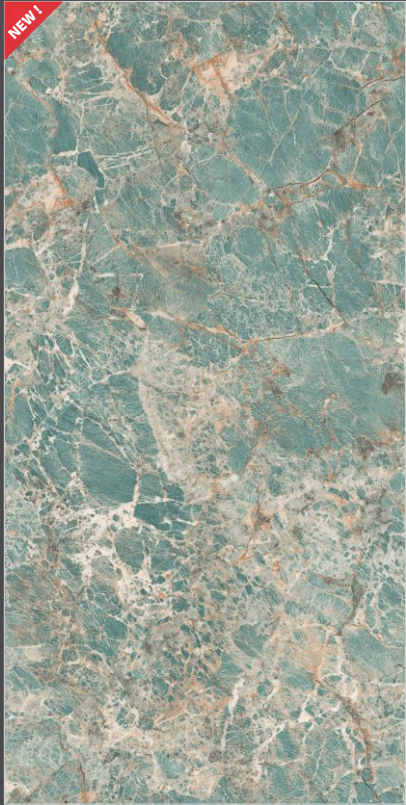

**MULTI COLOR HIGH GLOSS**  
— 800x1600mm

AZUL AQUA

Finish - **MULTI COLOR HIGH GLOSS**  
Random - 3

WALL — **AZUL AQUA**, 800x1600mm

**MULTI COLOR HIGH GLOSS**  
— 800x1600mm

PEACOCK GREEN

Finish - MULTI COLOR HIGH GLOSS  
Random - 3