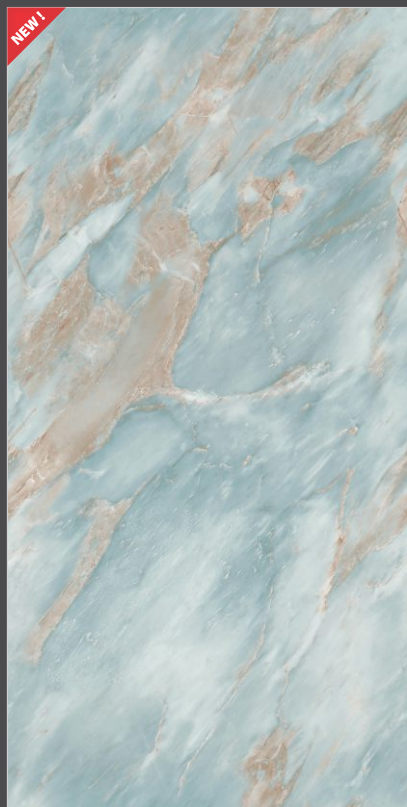

EARTH COLLECTION
— 800x1600mm

OLMPIYA

Finish - **HIGH GLOSS**
Random - 3

ISLAND PLATFORM — **OLMPIYA**, 800x1600mm

MULTI COLOR HIGH GLOSS
— 800x1600mm

AZ00R0

NEW 1

Finish - **MULTI COLOR HIGH GLOSS**
Random - 3