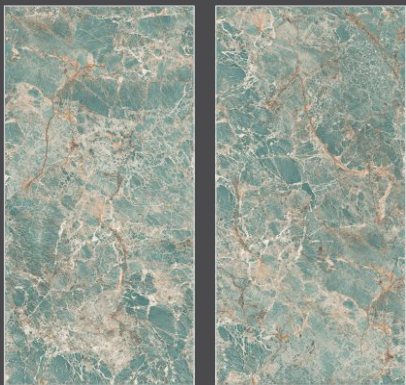

FLOOR — **AZ00R0**, 800x1600mm

MULTI COLOR HIGH GLOSS
— 800x1600mm

AZUL AQUA

Finish - **MULTI COLOR HIGH GLOSS**
Random - 3

WALL — **AZUL AQUA**, 800x1600mm

MULTI COLOR HIGH GLOSS
— 800x1600mm

PEACOCK GREEN