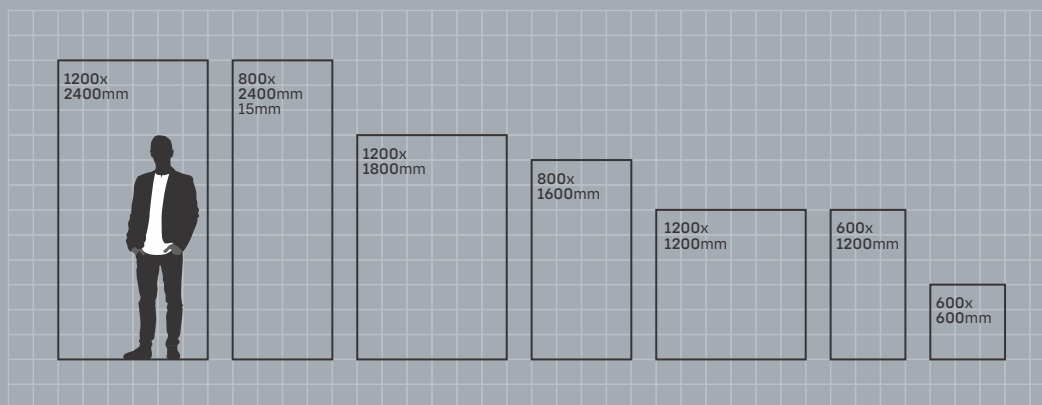

INTRODUCTION

800x1600mm

We bring a grand collection of tiles that are available in various sizes. These tiles are designed to create grand urban spaces with their incredible designs and exceptional styles. The 800x1600mm slabs add an

elegant appeal to the decor of the space. They enhance the interior style with their fascinating and contemporary designs and give a space a clean and flawless look.

ONE LOCATION,
VARIED SIZE OPTIONS.