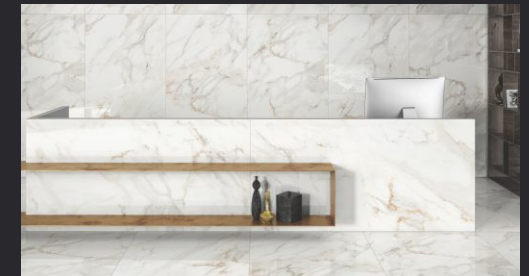

CORPORATE OFFICE