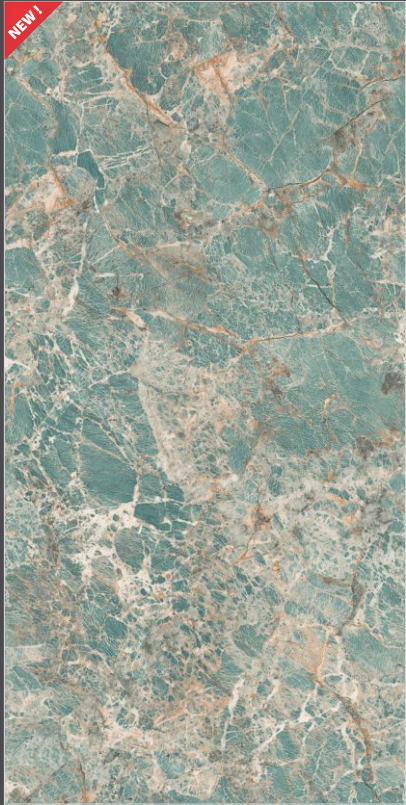

FLOOR — **AZ00R0**, 800x1600mm

MULTI COLOR HIGH GLOSS
— 800x1600mm

AZUL AQUA

Finish - **MULTI COLOR HIGH GLOSS**
Random - 3

WALL — **AZUL AQUA**, 800x1600mm

MULTI COLOR HIGH GLOSS
— 800x1600mm

PEACOCK GREEN