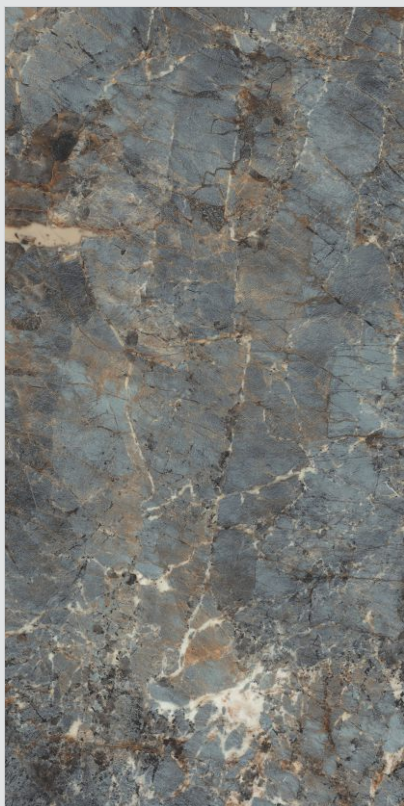

HIGH GLOSS
— 800x1600mm

AMAZONITE

Finish - **HIGH GLOSS**
Random - 3