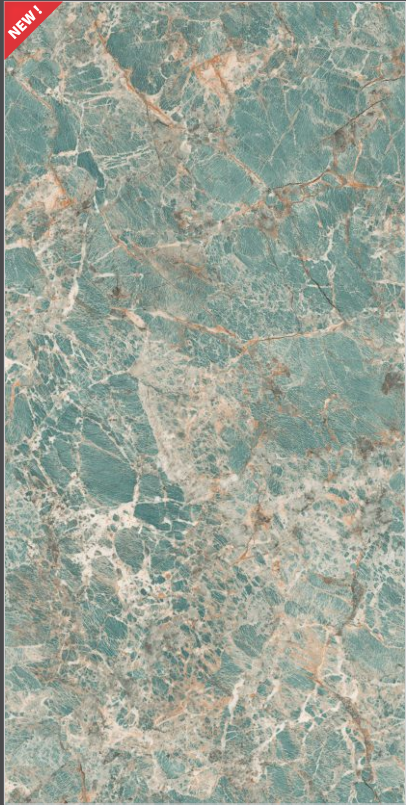

FLOOR — **AZORO**, 800x1600mm

MULTI COLOR HIGH GLOSS
— 800x1600mm

AZUL AQUA

Finish - **MULTI COLOR HIGH GLOSS**
Random - 3

WALL — **AZUL AQUA**, 800x1600mm

MULTI COLOR HIGH GLOSS
— 800x1600mm

PEACOCK GREEN

Finish - MULTI COLOR HIGH GLOSS
Random - 3