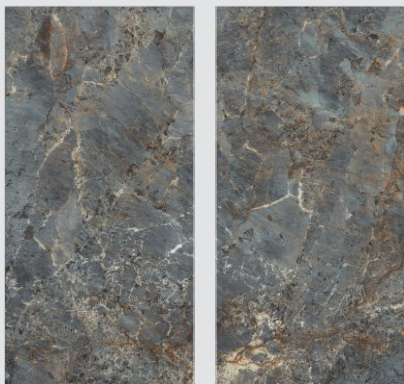

HIGH GLOSS
— 800x1600mm

AMAZONITE

Finish - **HIGH GLOSS**
Random - 3