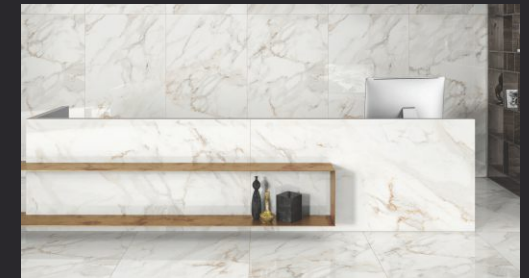

CORPORATE OFFICE