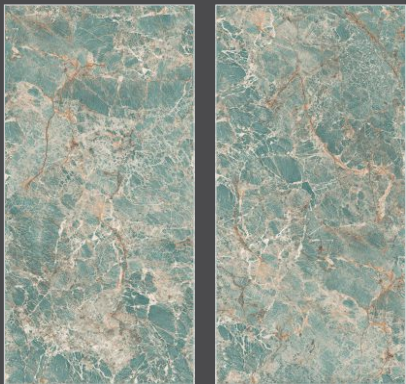

FLOOR — **AZORO**, 800x1600mm

MULTI COLOR HIGH GLOSS
— 800x1600mm

AZUL AQUA

Finish - **MULTI COLOR HIGH GLOSS**
Random - 3

WALL — **AZUL AQUA**, 800x1600mm

MULTI COLOR HIGH GLOSS
— 800x1600mm

PEACOCK GREEN

Finish - MULTI COLOR HIGH GLOSS
Random - 3