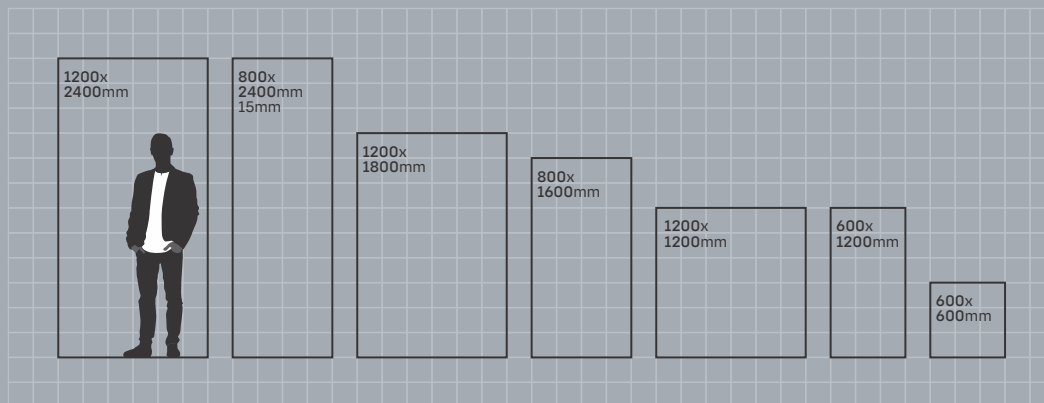

INTRODUCTION

800x1600mm

We bring a grand collection of tiles that are available in various sizes. These tiles are designed to create grand urban spaces with their incredible designs and exceptional styles. The 800x1600mm slabs add an

elegant appeal to the decor of the space. They enhance the interior style with their fascinating and contemporary designs and give a space a clean and flawless look.

ONE LOCATION,
VARIED SIZE OPTIONS.