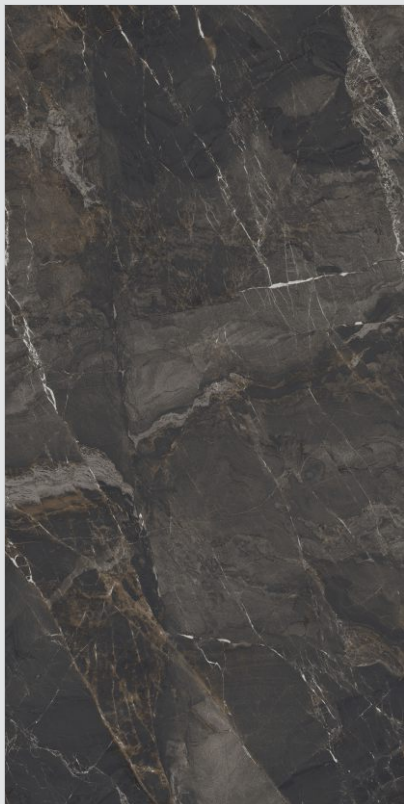

HIGH GLOSS
— 800x1600mm

ELEGANCE BLACK

Finish - HIGH GLOSS
Random - 3