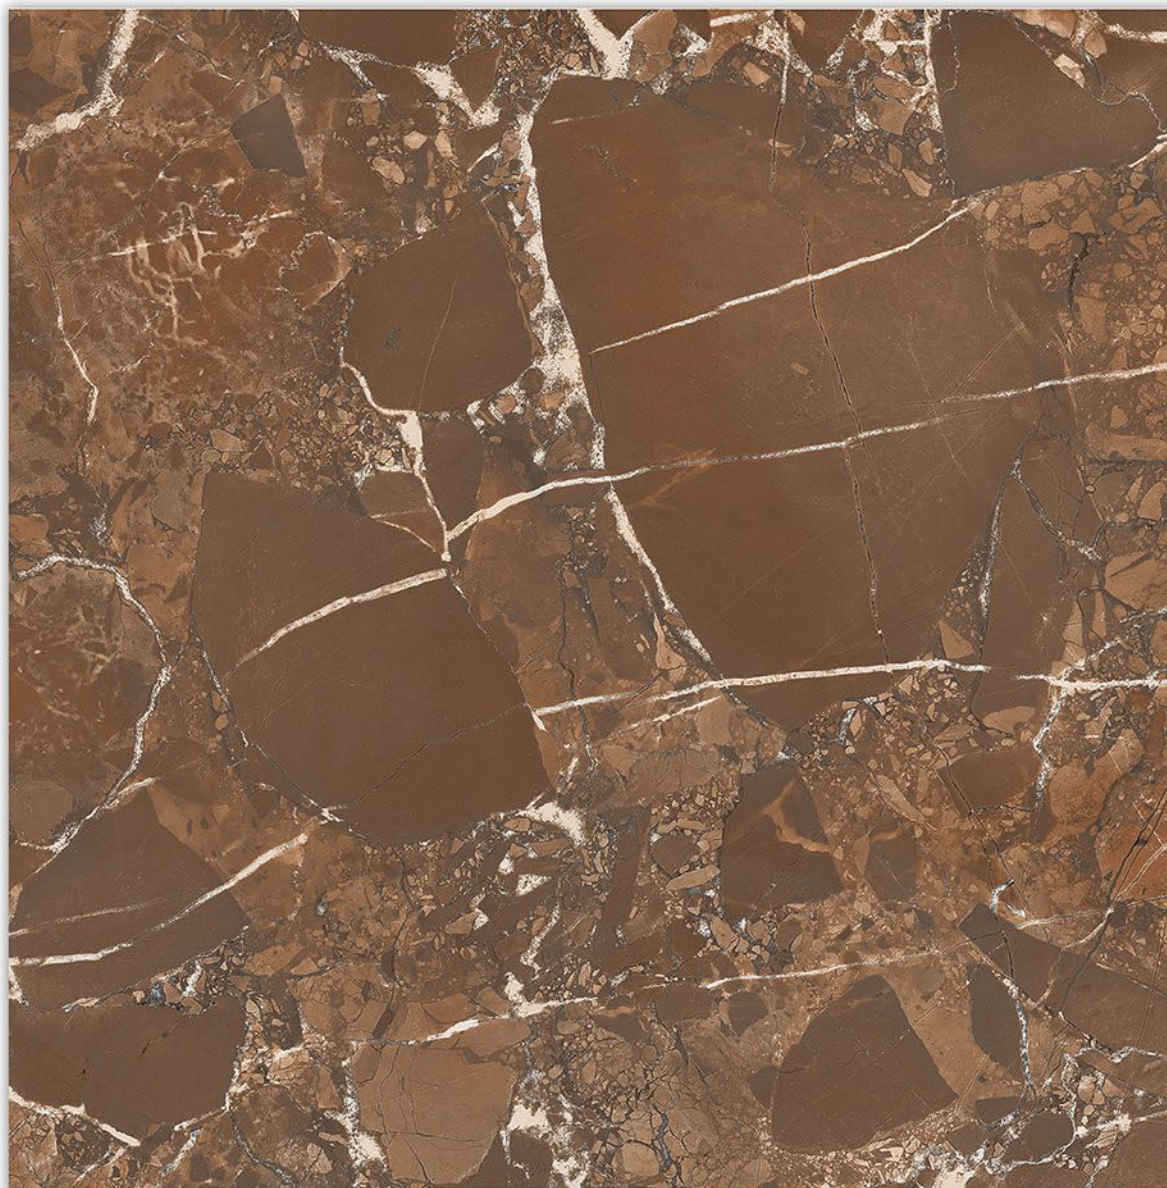

0% Zero Maintenance

Low Water Absorption

HIGH GLOSSY

600X600MM

LORENZO CHOCO

Randoms

R1

R2