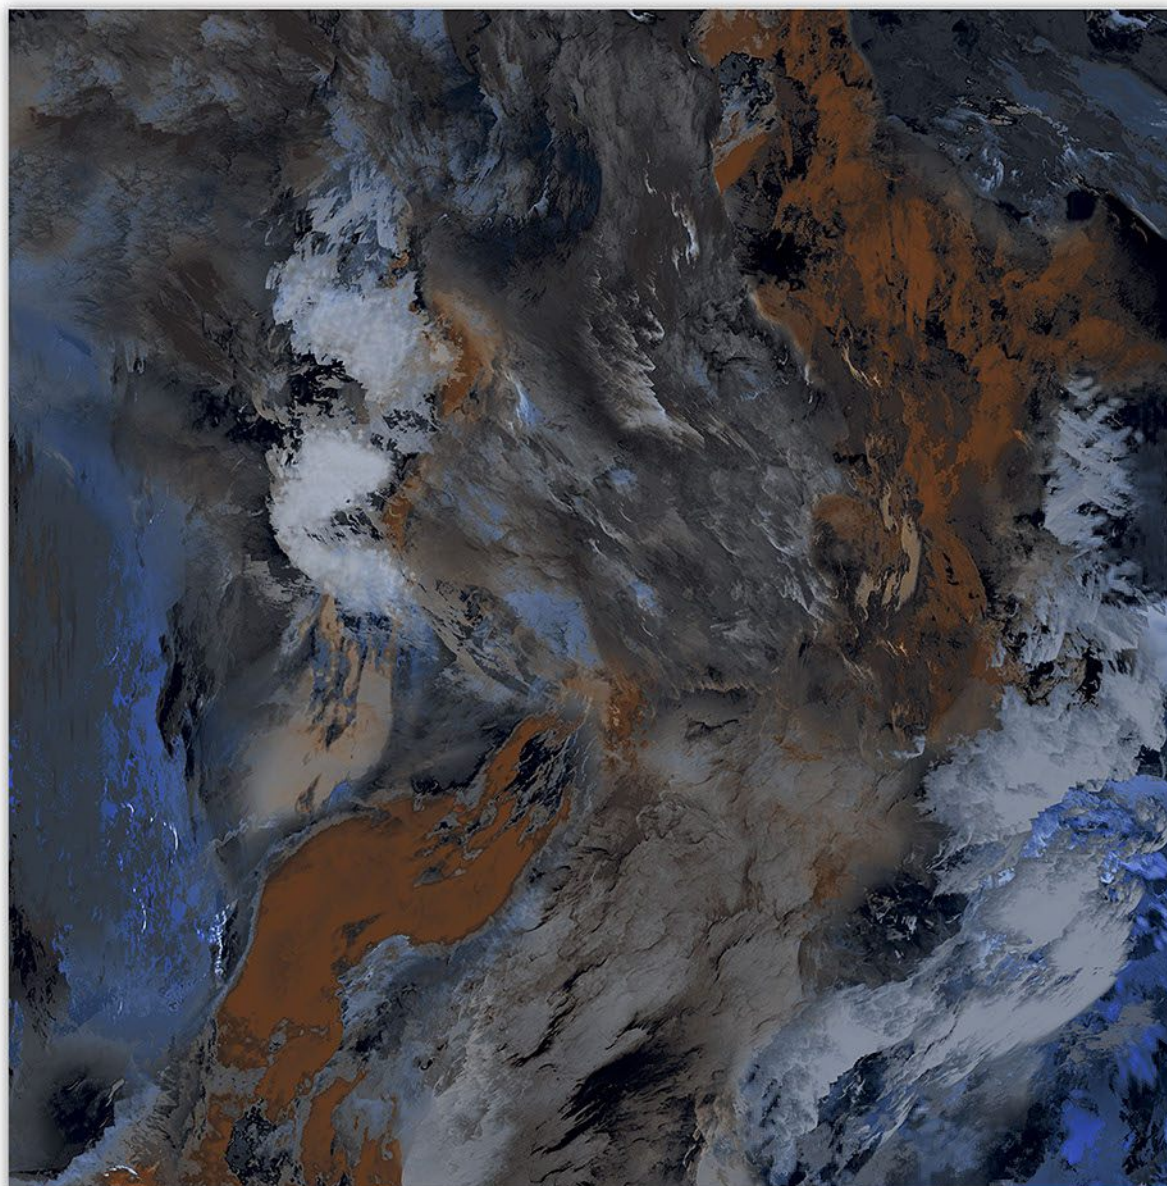

R2

R3

R4

Eco-Friendly

Zero Maintenance

Low Water Absorption

HIGH GLOSSY

600X600MM