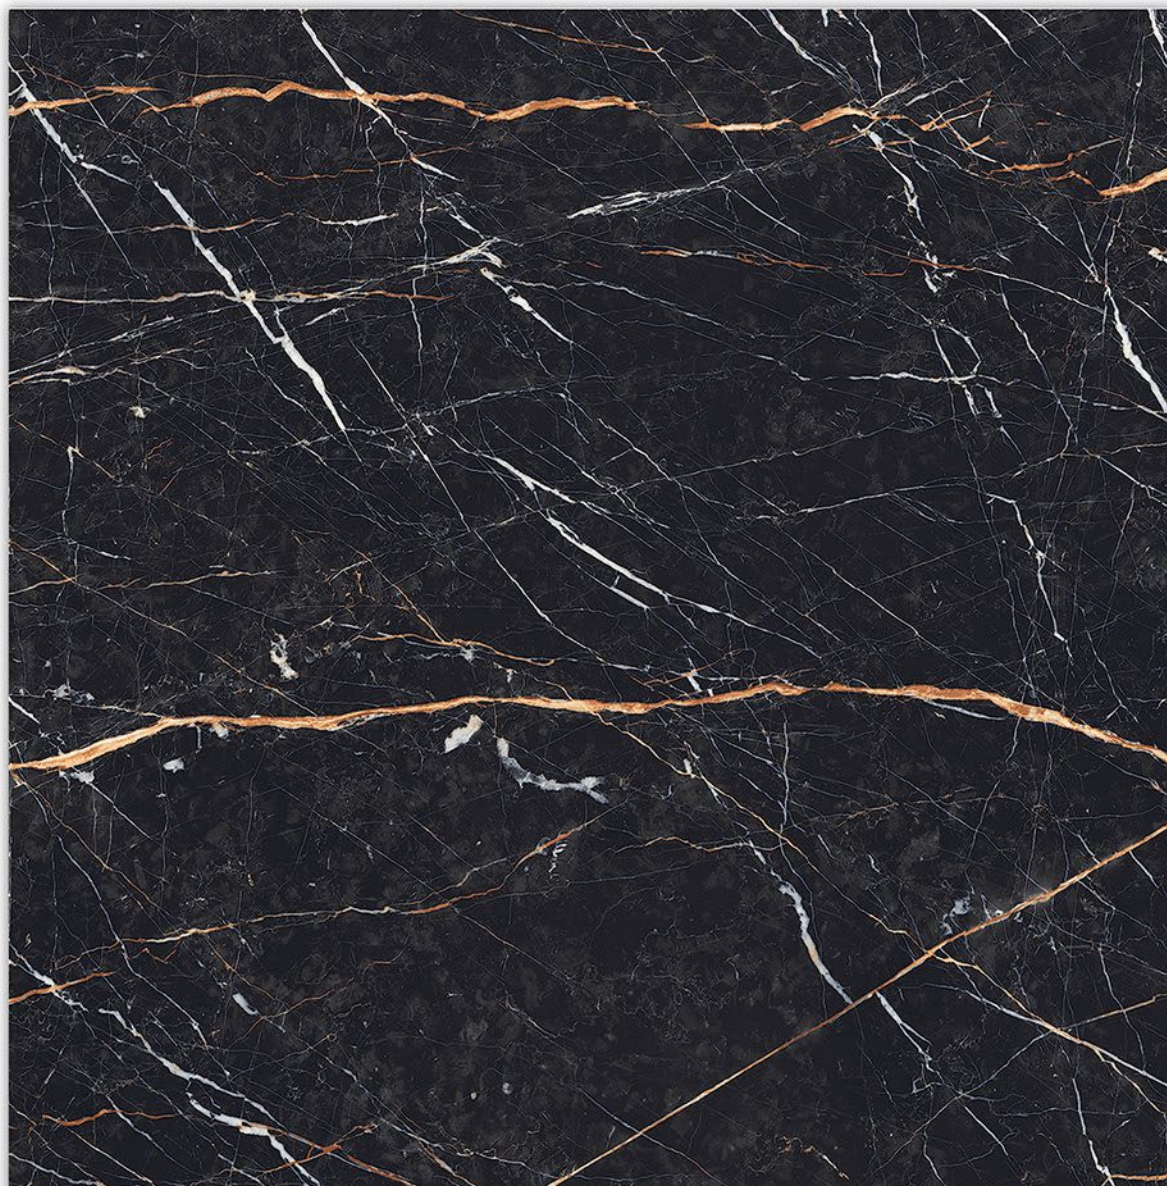

R3

R4

Eco-Friendly

0% Zero Maintenance

Low Water Absorption

HIGH GLOSSY

600X600MM

BLACK THUNDER