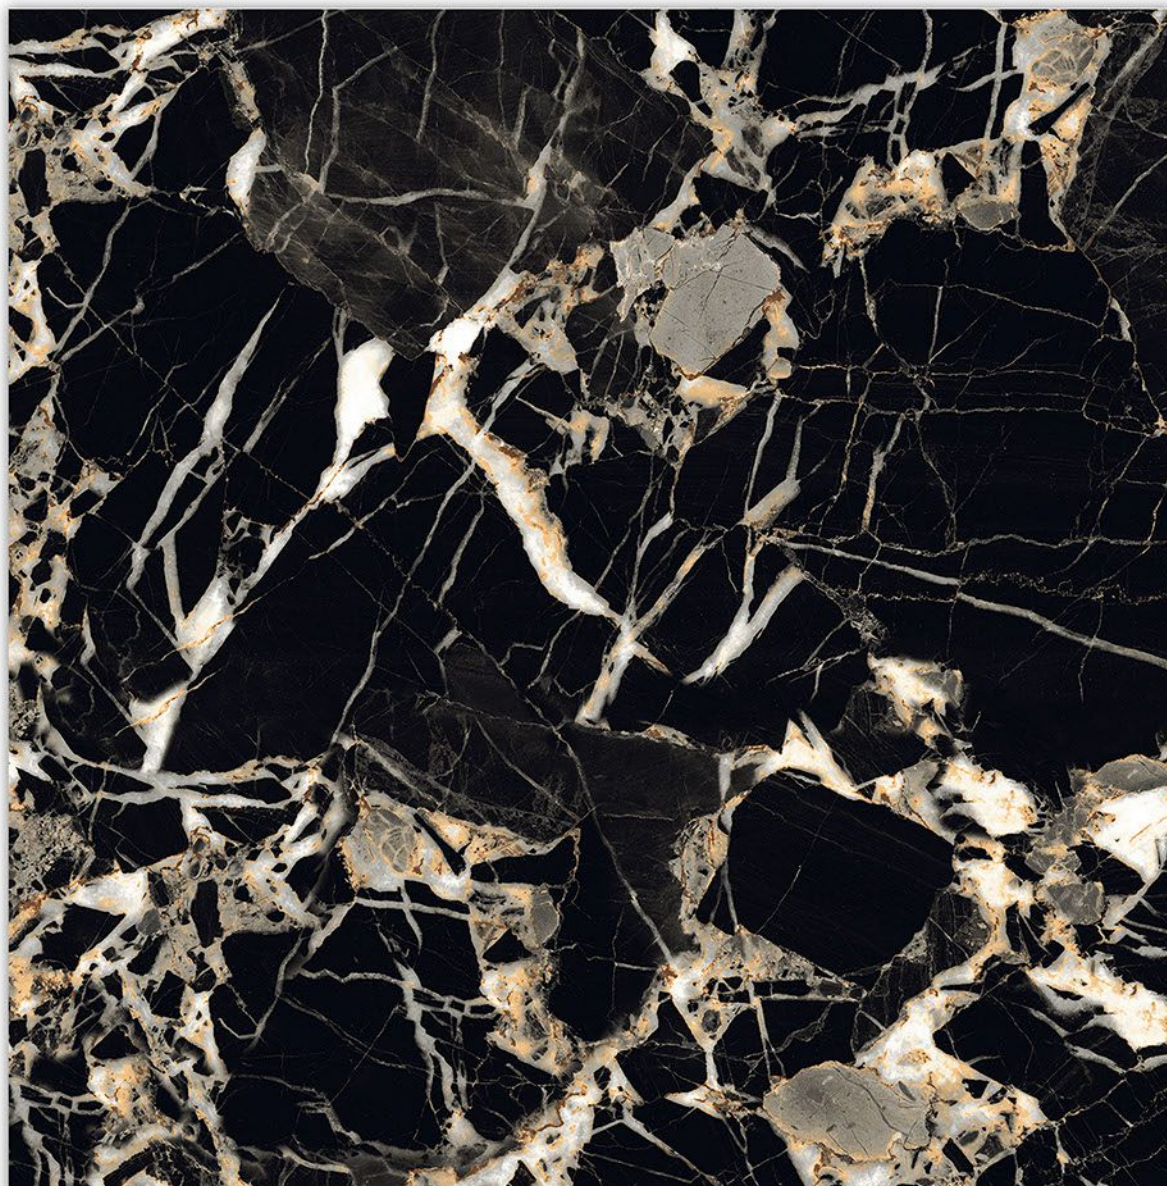

R4

Eco-Friendly

Zero Maintenance

Low Water Absorption

HIGH GLOSSY

600X600MM

MONACO BLACK

Randoms