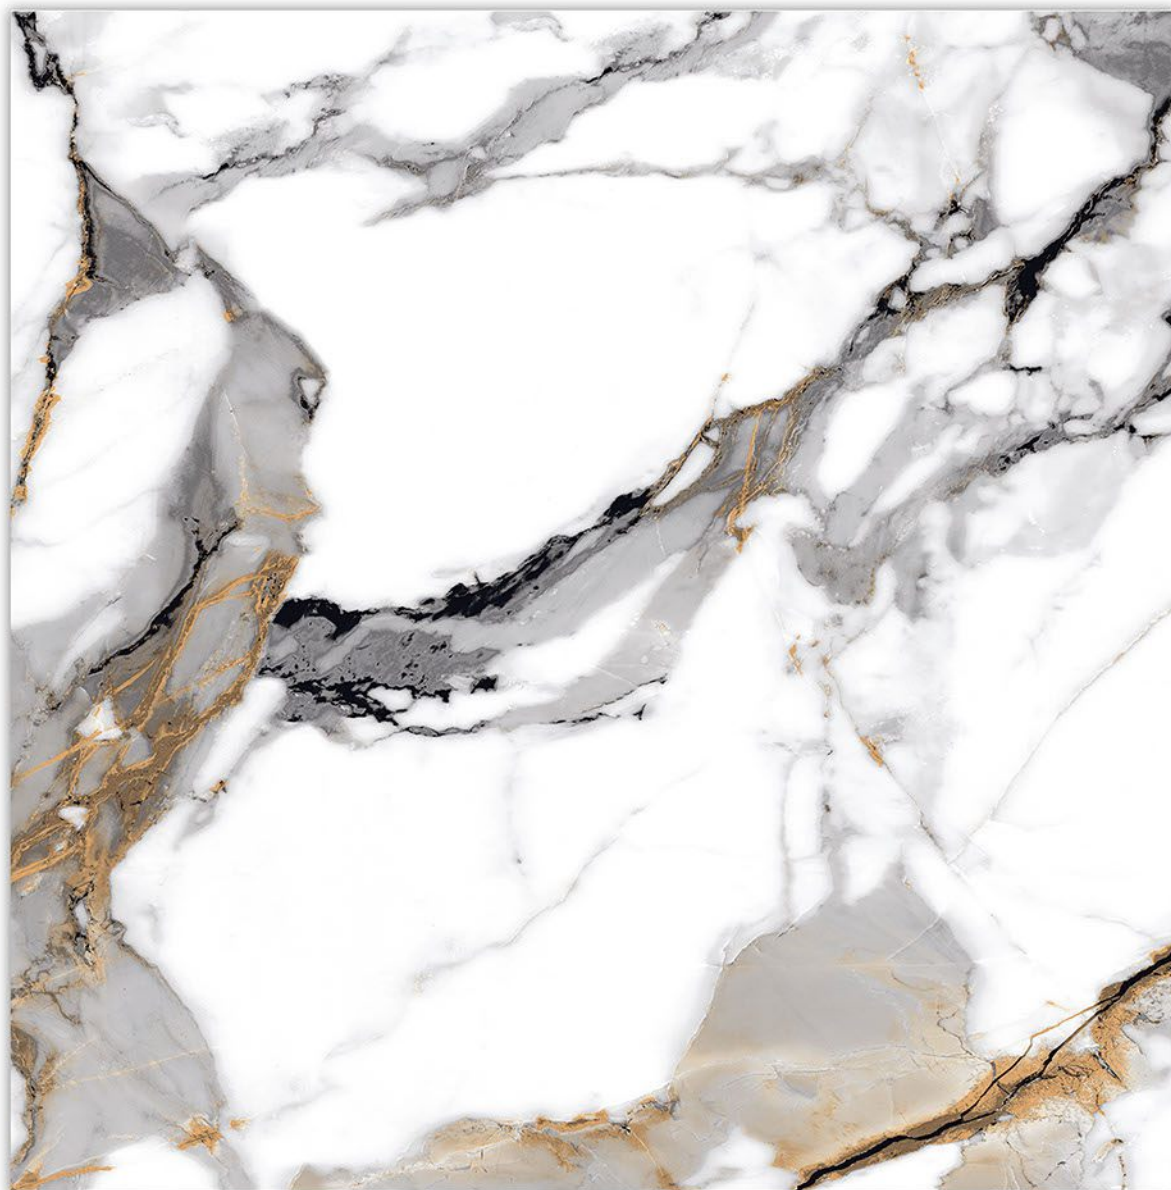

Eco-Friendly

Zero Maintenance

Low Water Absorption

HIGH GLOSSY

600X600MM

CALCUTTA PAONAZZO

Randoms

R1