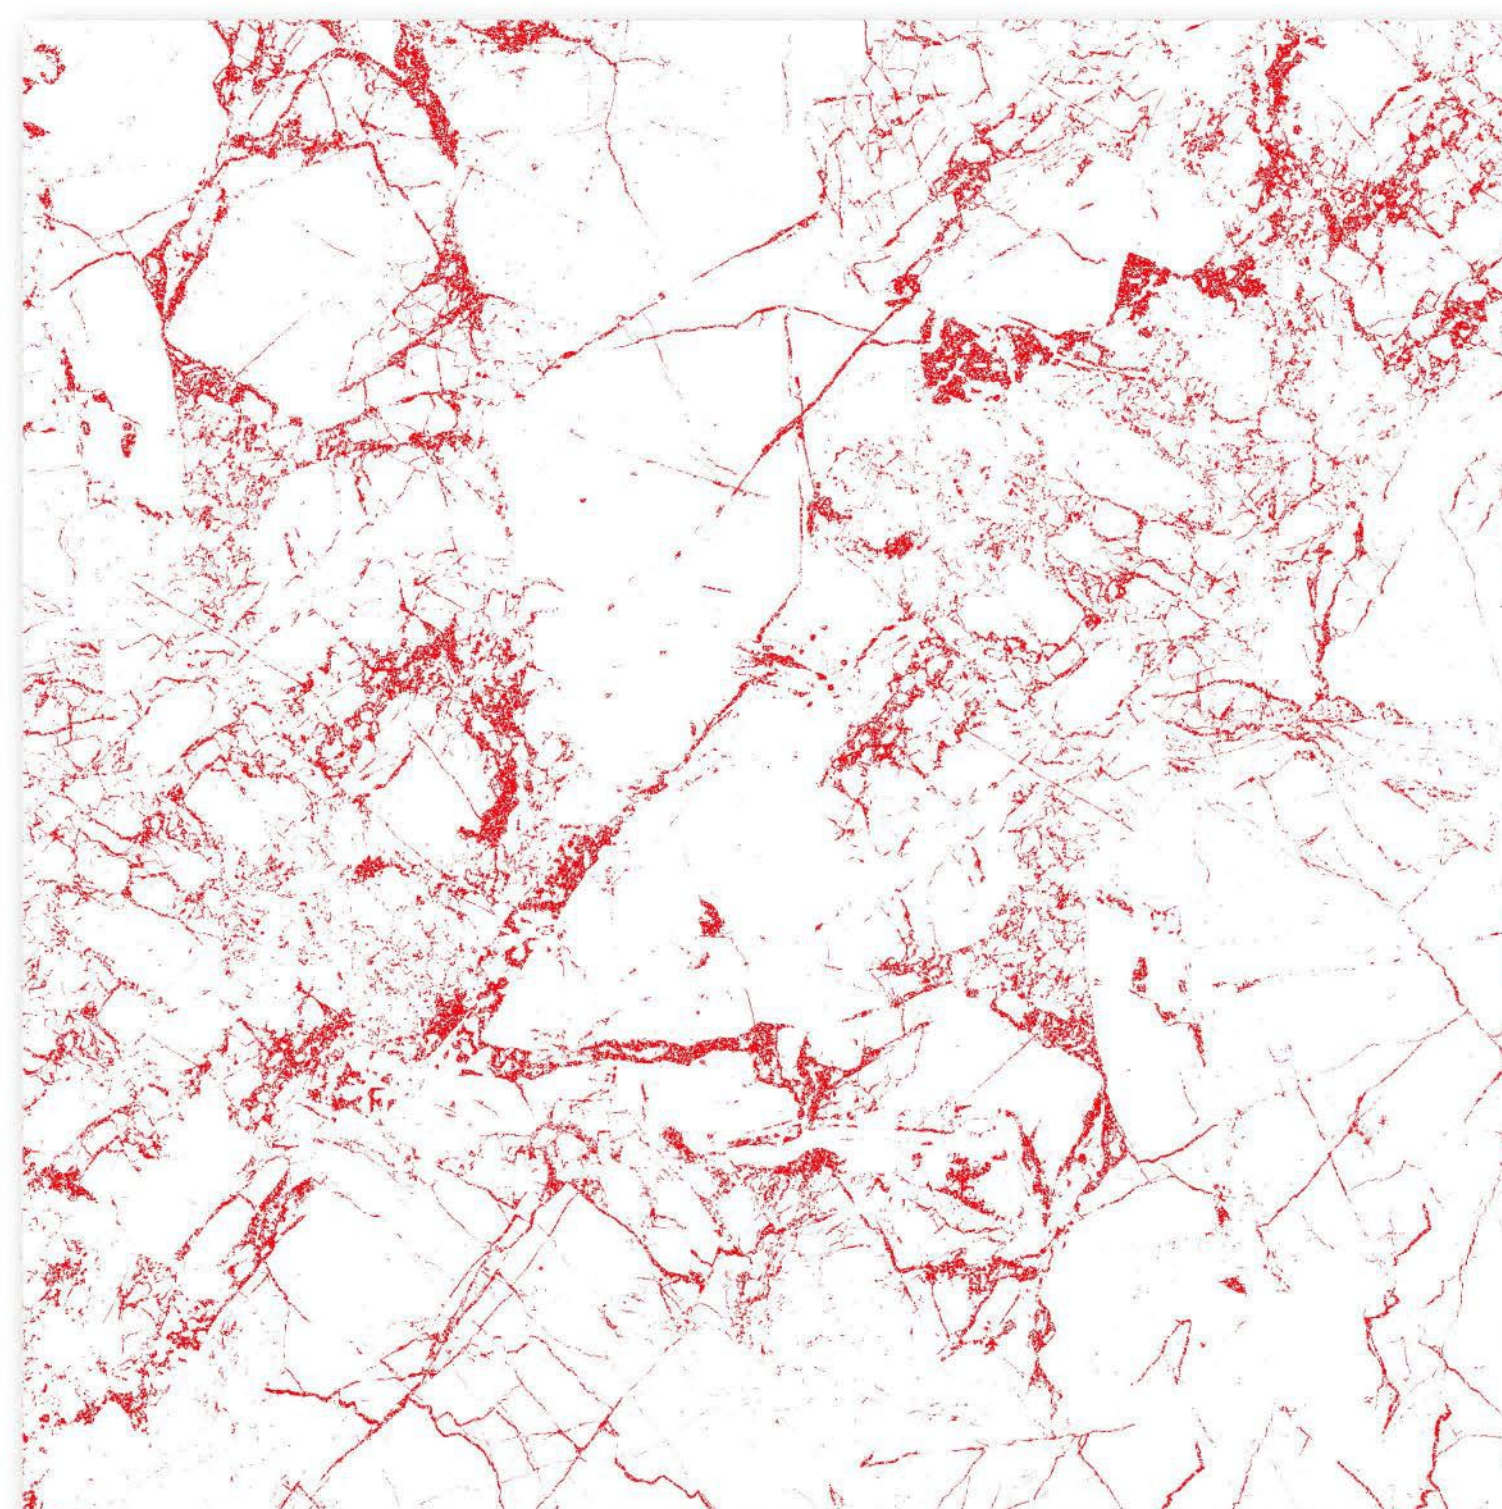

100% Replacement
for Italian Marble

Random Designs

0% Zero Maintenance

CARVING MATT
Low Water Absorption

CARNICO BIANCO

R1

R2

R3