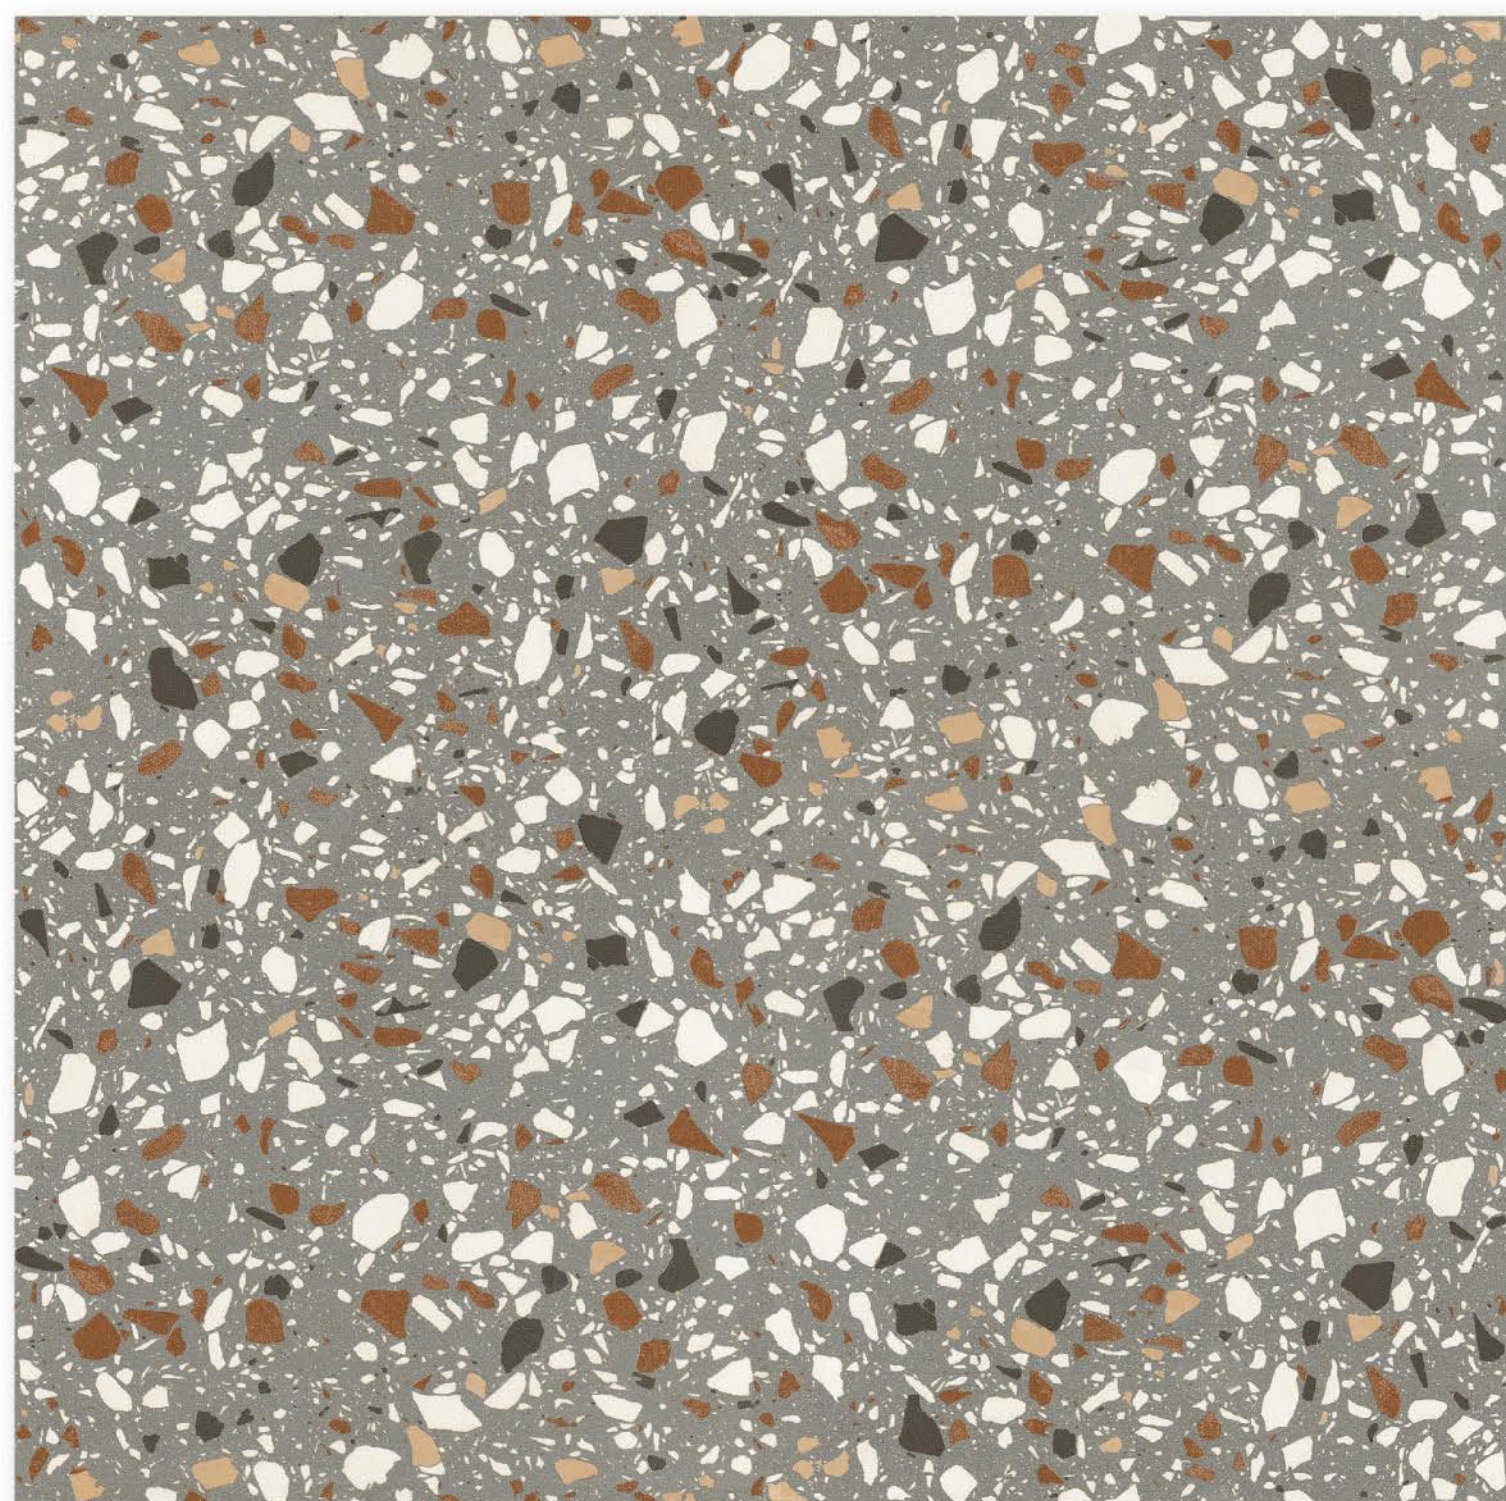

R2

R3

R4

Eco-Friendly

100% Replacement
for Italian Marble

Random Designs

0% Zero Maintenance

CARVING MATT
Low Water Absorption