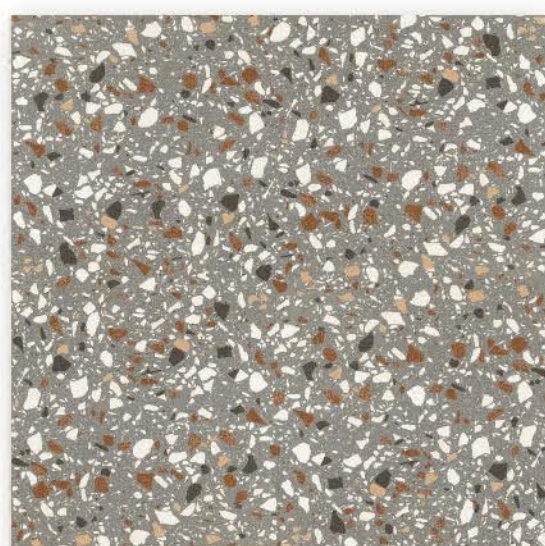

CURLING STONE

R1