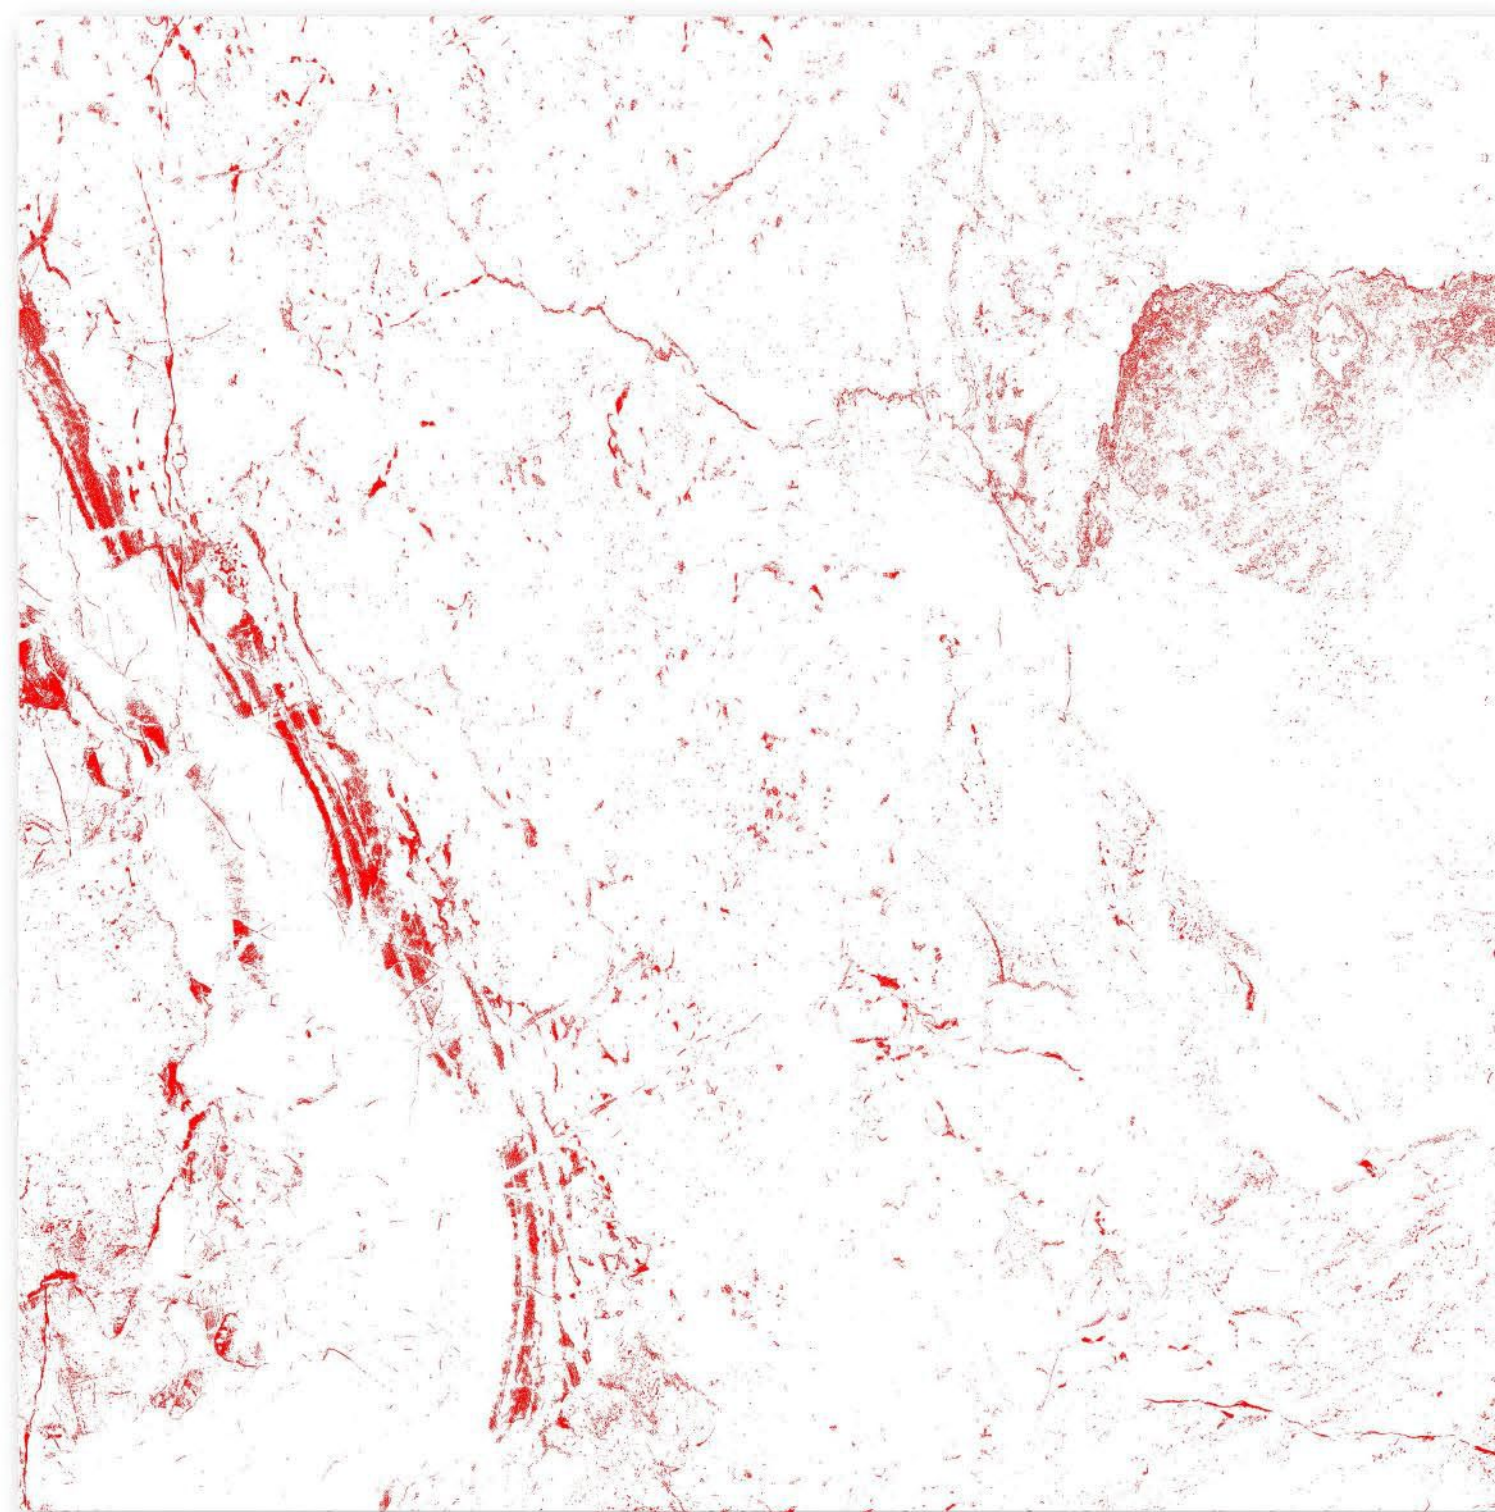

R4

Eco-Friendly

100% Replacement
for Italian Marble

Random Designs

Zero Maintenance

CARVING MATT
Low Water Absorption

DESTINA BEIGE

RANDOMS