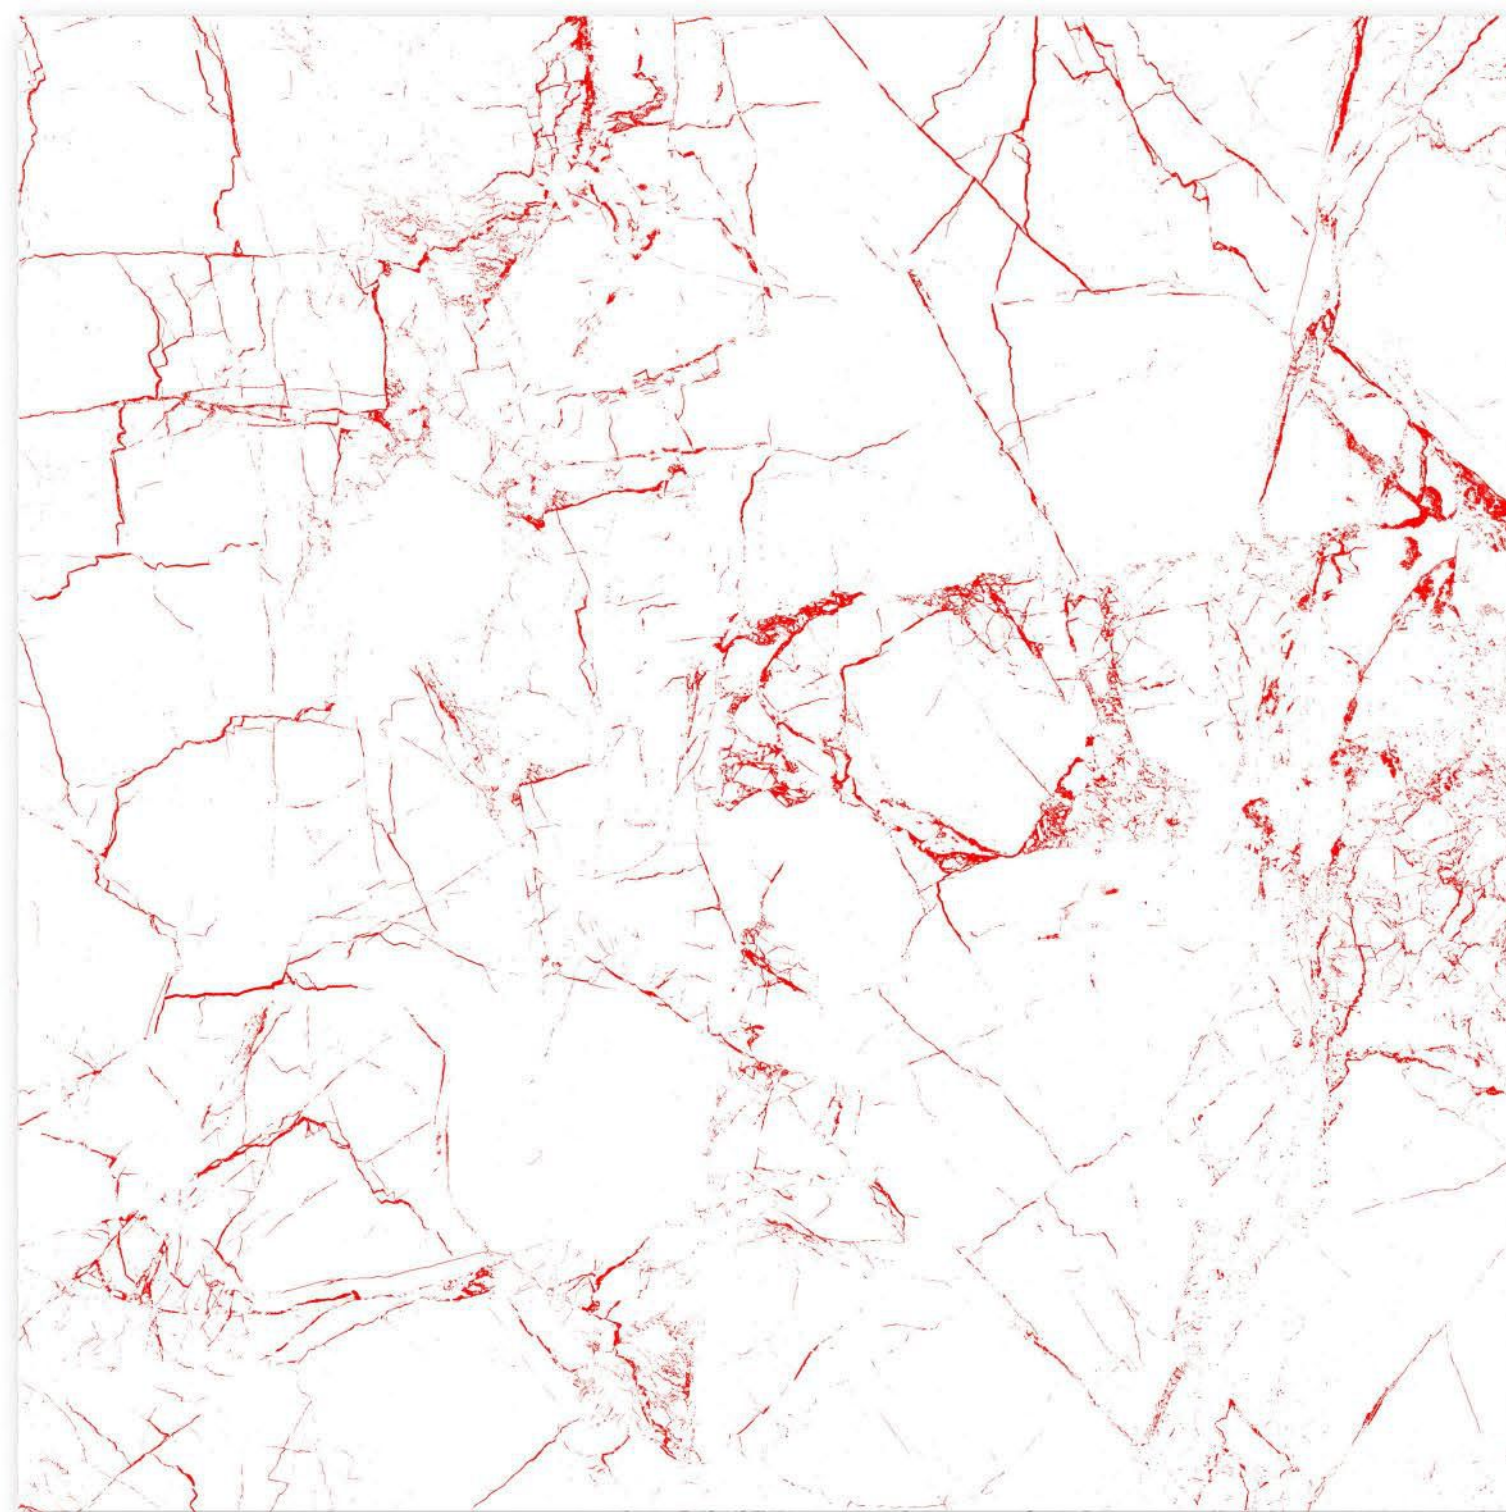

EPOXY BEIGE

RANDOMS

Eco-Friendly

100% Replacement
for Italian Marble

Random Designs

Zero Maintenance

CARVING MATT
Low Water Absorption