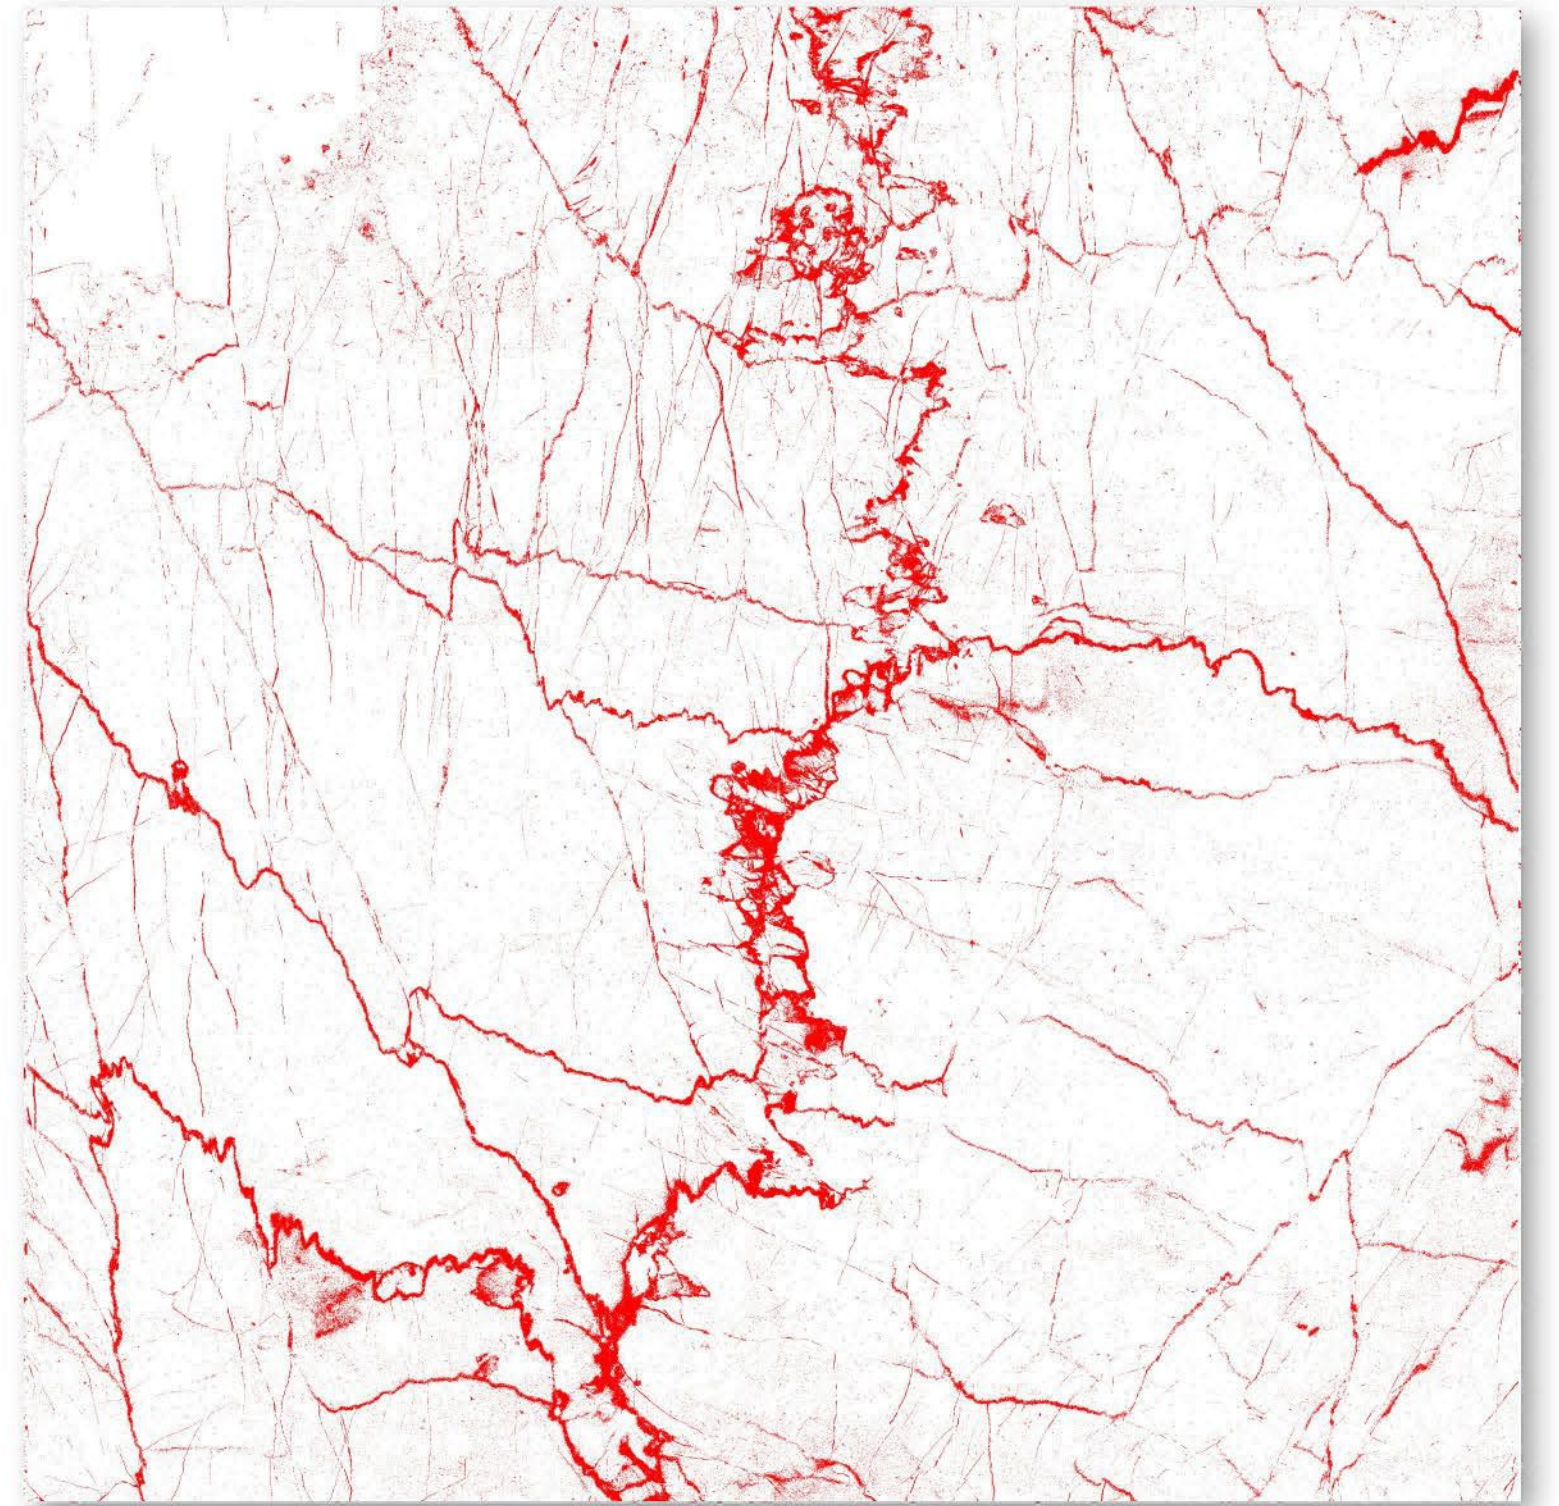

Eco-Friendly

100% Replacement
for Italian Marble

Random Designs

Zero Maintenance

CARVING MATT
Low Water Absorption

LUXURE BEIGE

RANDOMS

R1