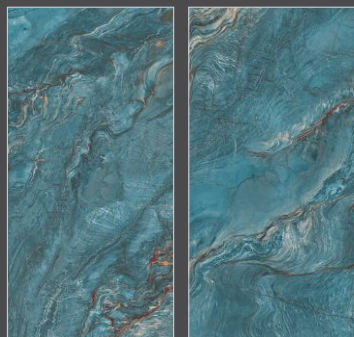

PLATINUM AZZUR

Finish - MULTI COLOR HIGH GLOSS
Random - 5

WALL — PLATINUM AZZUR, 600x1200mm

MULTI COLOR HIGH GLOSS
— 600x1200mm

TURQUOISE BLUE

Finish - **MULTI COLOR HIGH GLOSS**
Endless - 4

WALL — **TURQUOISE BLUE**, 600x1200mm