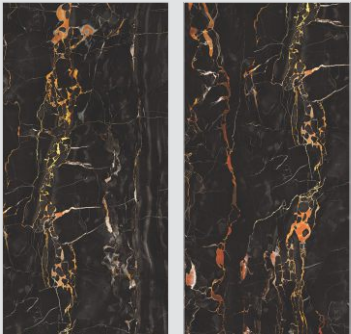

GOLDON PORTORO

Finish - **MULTI COLOR HIGH GLOSS**
Endless - 5

MESTROW

Finish - **MULTI COLOR HIGH GLOSS**
Endless - 5

WALL & FLOOR — **MESTROW**, 600x1200mm

CHROMATIC HIGH GLOSS
— 600x1200mm

CLOUD ANGEL

Finish - **CHROMATIC HIGH GLOSS**
Endless - 5