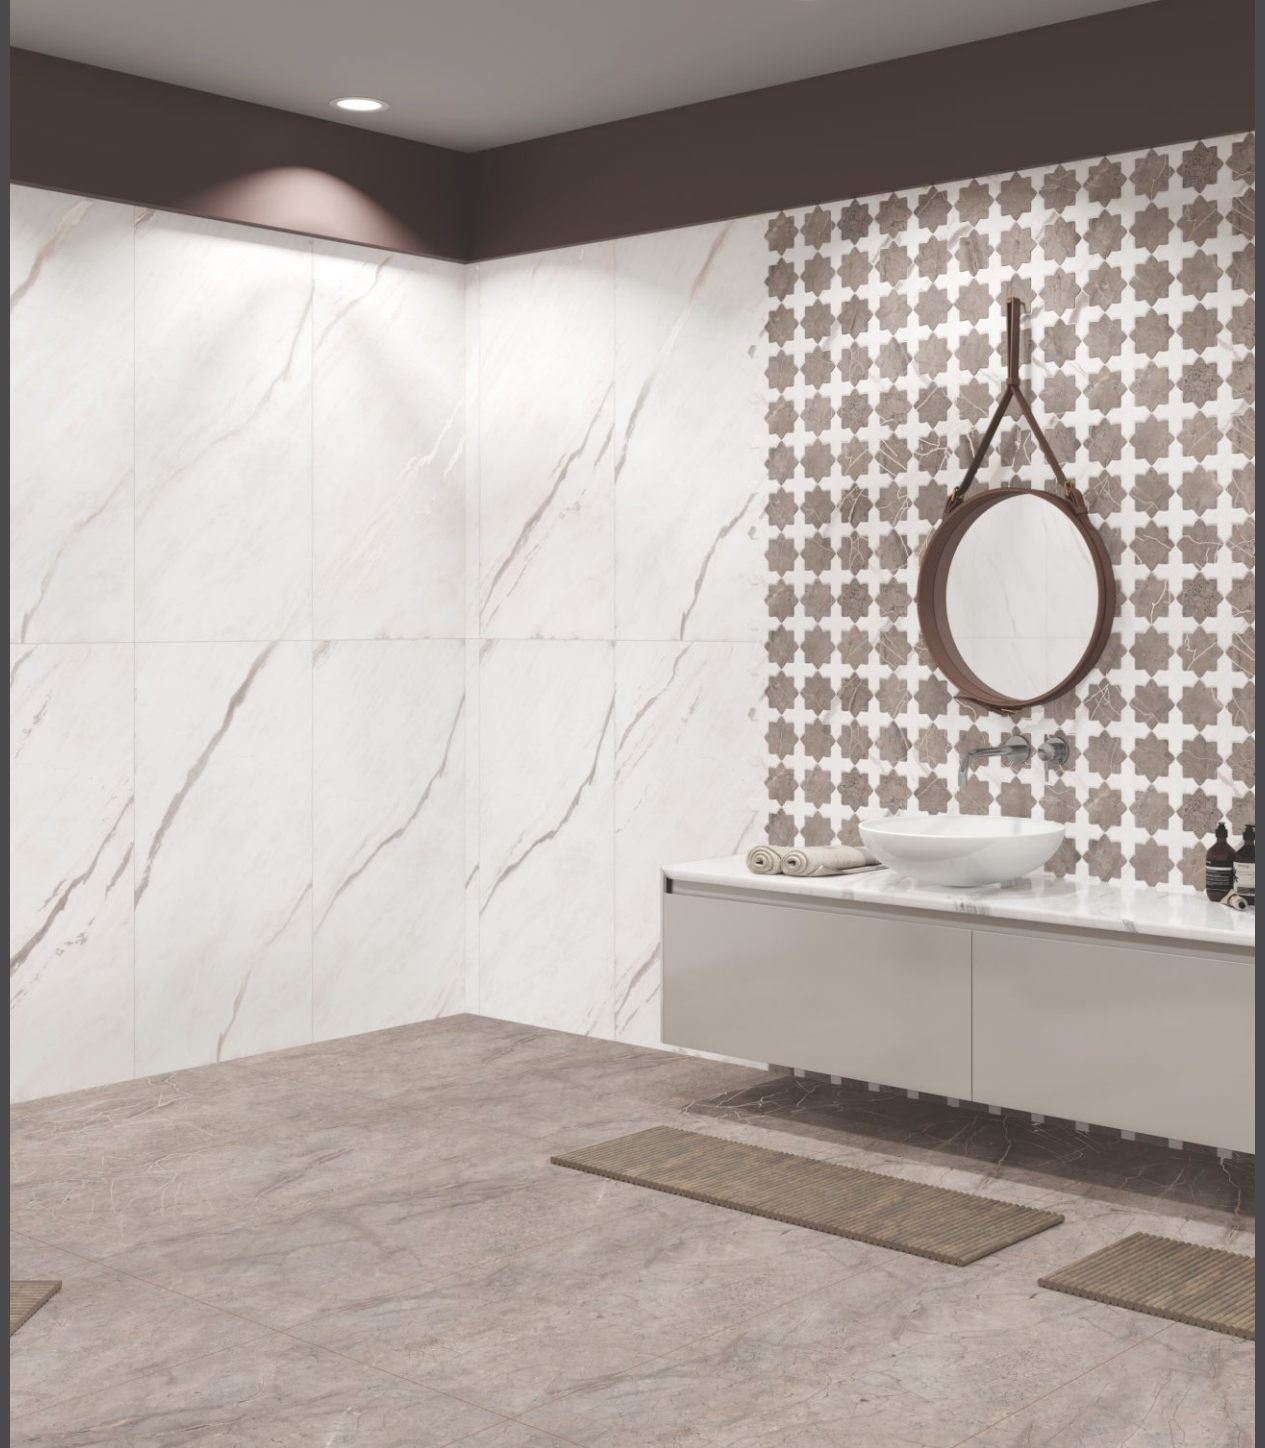

CARVING MATT

— 600x1200mm

IMPERIAL WHITE

Finish - CARVING MATT
Random - 3

CORAL GREY

Finish - CARVING MATT
Endless - 5

WALL — IMPERIAL WHITE, FLOOR — CORAL GREY, 600x1200mm

CARVING MATT