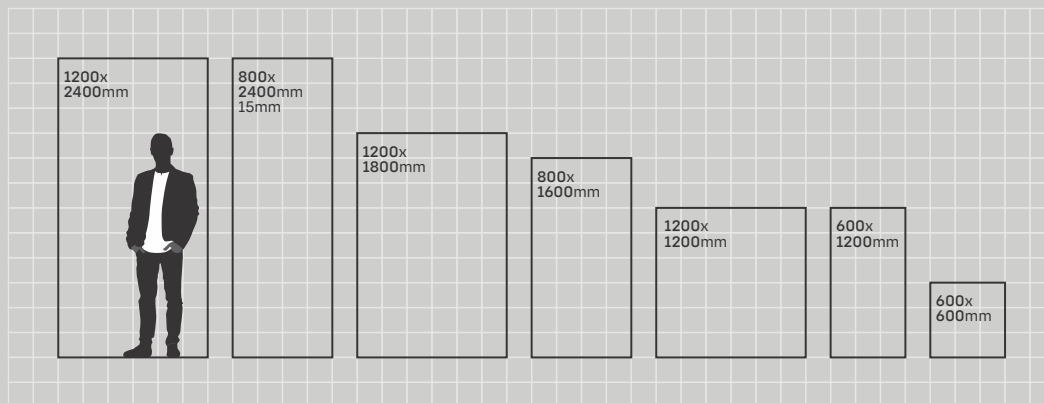

INTRODUCTION

600x1200mm

We bring a grand collection of tiles that are available in various sizes. These tiles are designed to create grand urban spaces with their incredible designs and exceptional styles. The 600x1200mm slabs give a

delightful ambience to a space with its aesthetically rich design options. This size fits well with all kinds of indoor and outdoor spaces as it is compact yet large enough to give a feel of grandeur to a place.

**ONE LOCATION,
VARIED SIZE OPTIONS.**