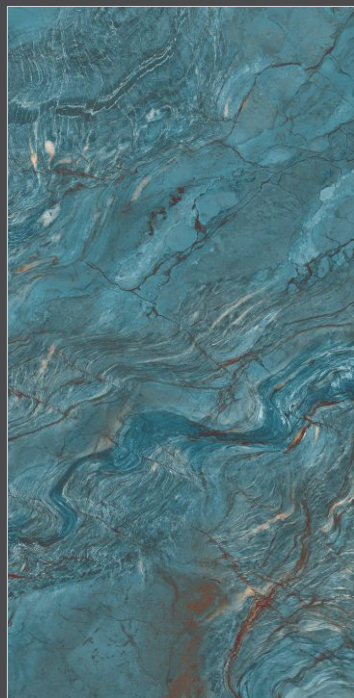

PLATINUM AZZUR

Finish - MULTI COLOR HIGH GLOSS
Random - 5

WALL — PLATINUM AZZUR, 600x1200mm

MULTI COLOR HIGH GLOSS
— 600x1200mm

TURQUOISE BLUE

Finish - **MULTI COLOR HIGH GLOSS**
Endless - 4

WALL — **TURQUOISE BLUE**, 600x1200mm