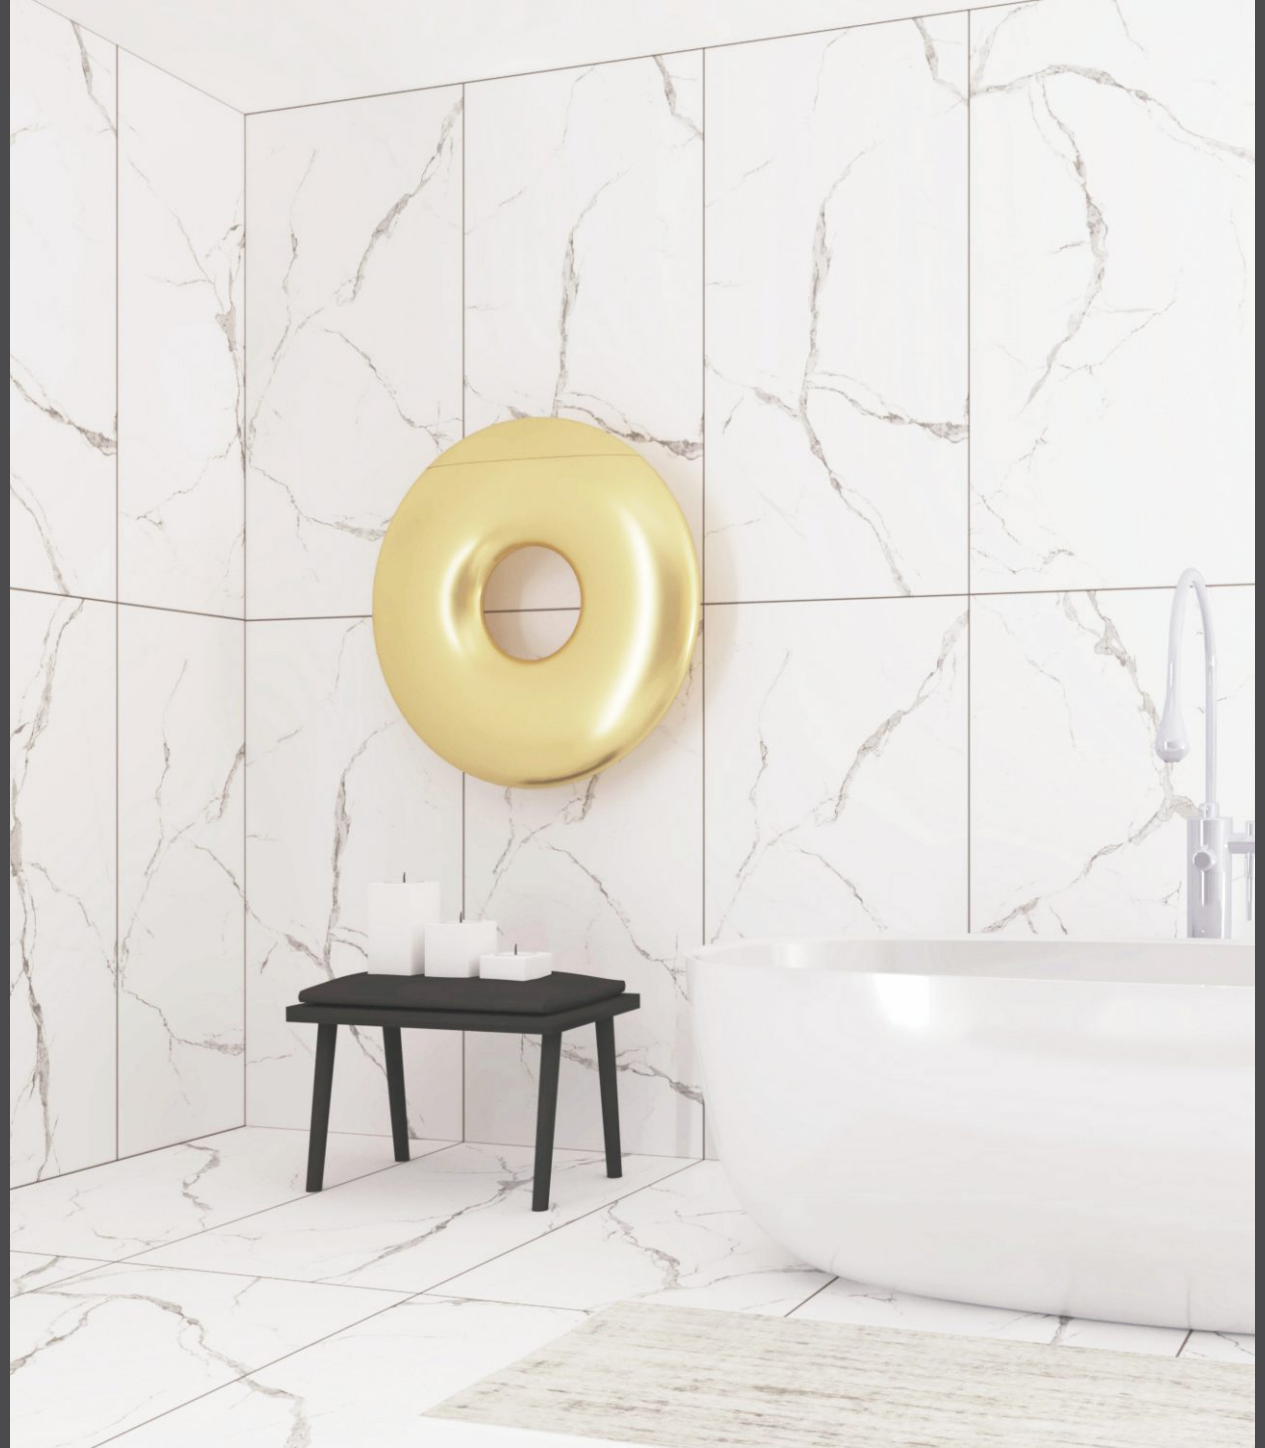

STATUARIO BRILLIANT

Finish - CARVING MATT
Endless - 7

WALL & FLOOR — STATUARIO BRILLIANT, 600x1200mm

CARVING MATT
— 600x1200mm

STATUARIO CARA

Finish - **CARVING MATT**
Random - 6

RIO WHITE

Finish - **CARVING MATT**
Endless - 5