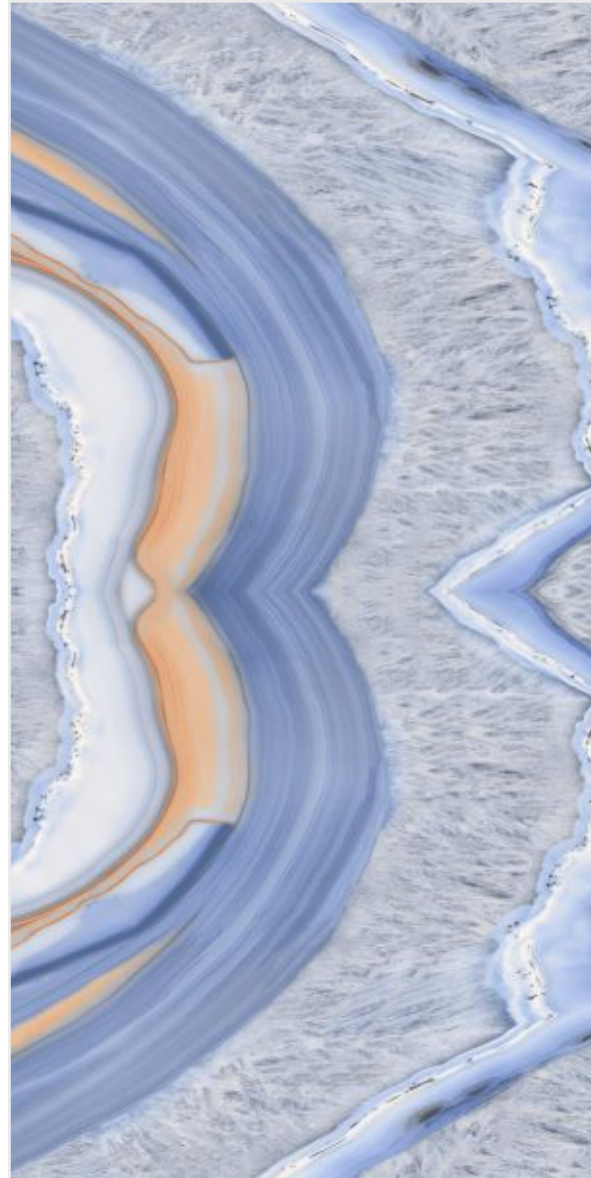

BOOKMATCH

**GLAZED
VITRIFIED TILES**

**RANDOMS
1**

**FINISH
GLOSSY / MATT ***