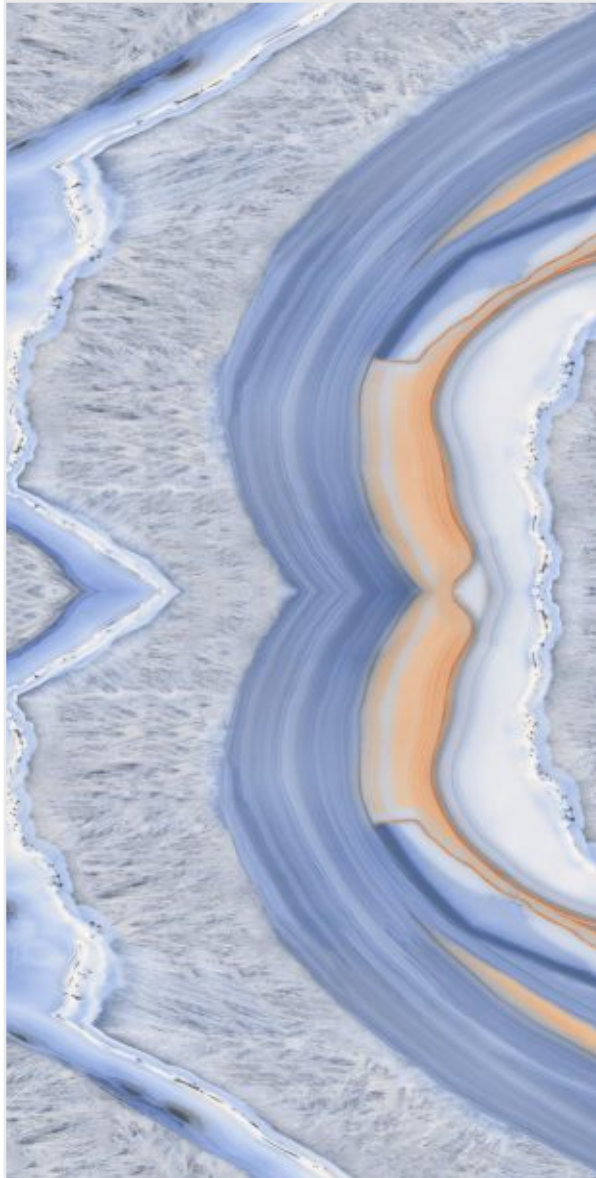

BOOKMATCH

**GLAZED
VITRIFIED TILES**

**RANDOMS
1**

**FINISH
GLOSSY / MATT ***