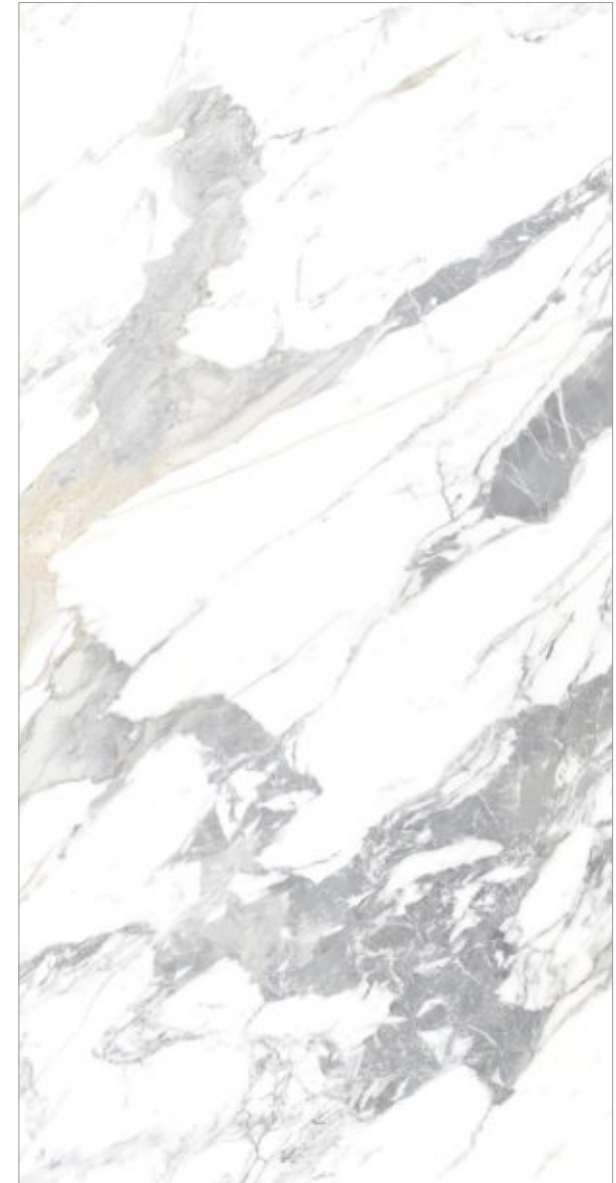

Bianco Alpino

BIANCO

GLAZED
VITRIFIED TILES

RANDOMS
7

FINISH
GLOSSY / MATT *