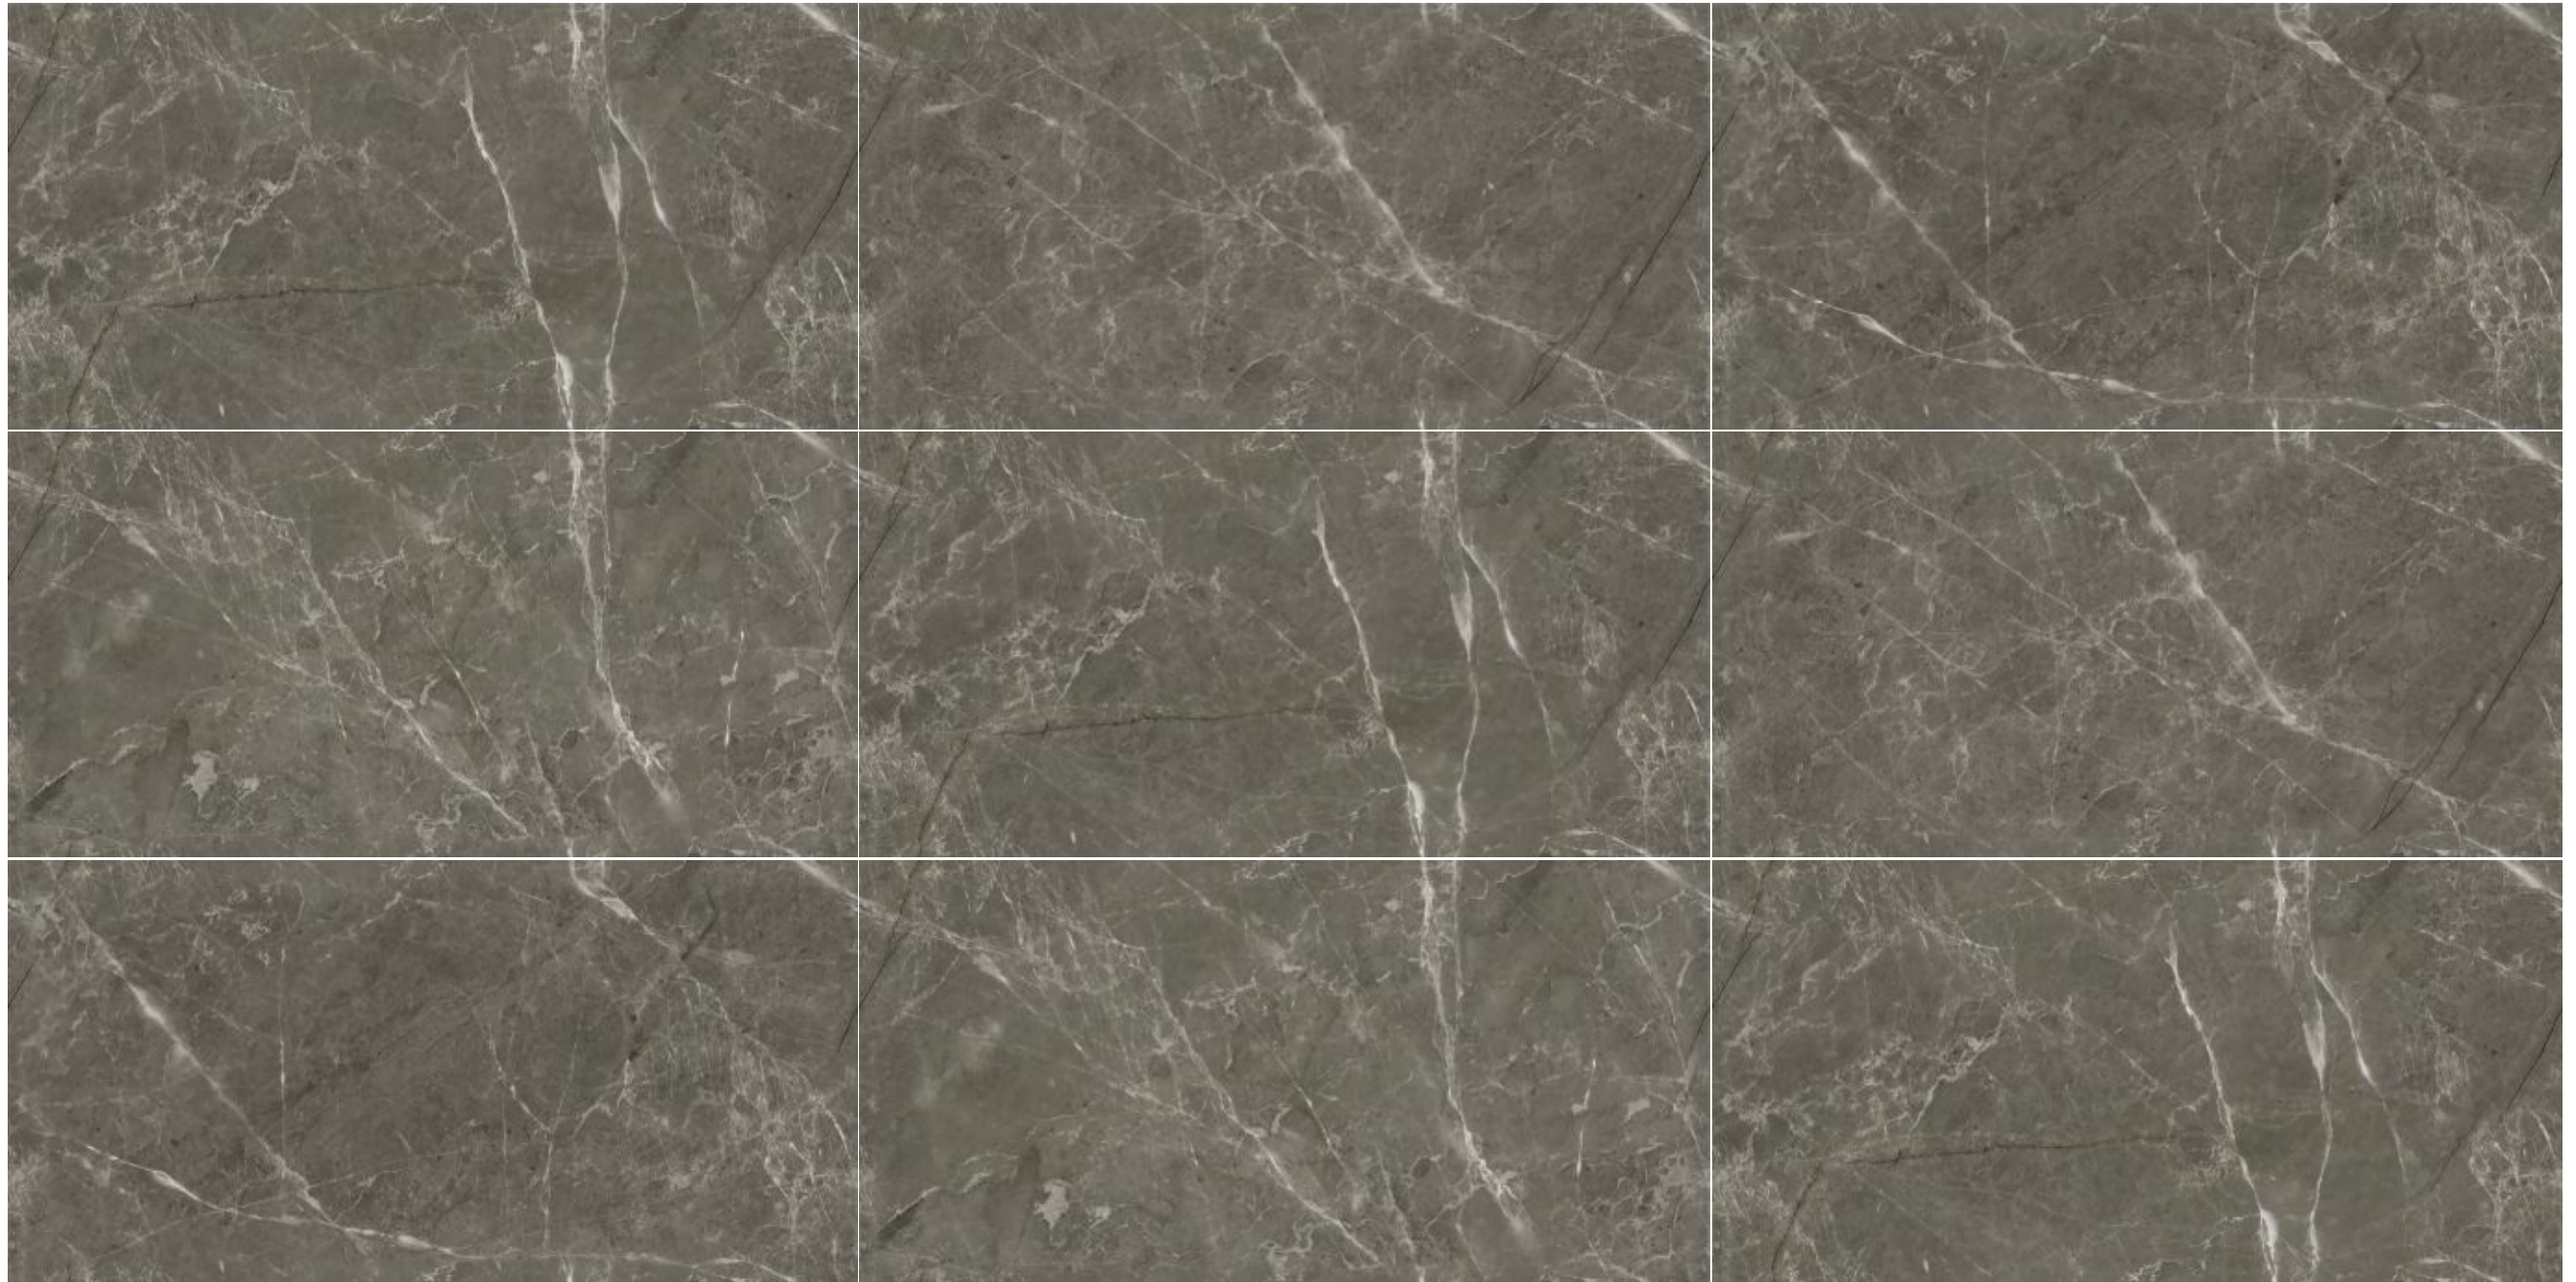

**FINISH
GLOSSY**

**600X1200MM
60X120CM
24X48INCH**

▶ 9 MM THICKNESS ◀

endless...
collection

ENDLESS CYPRESS NERO

ENDLESS CYPRESS NERO

GLAZED
VITRIFIED TILES

RANDOMS
4