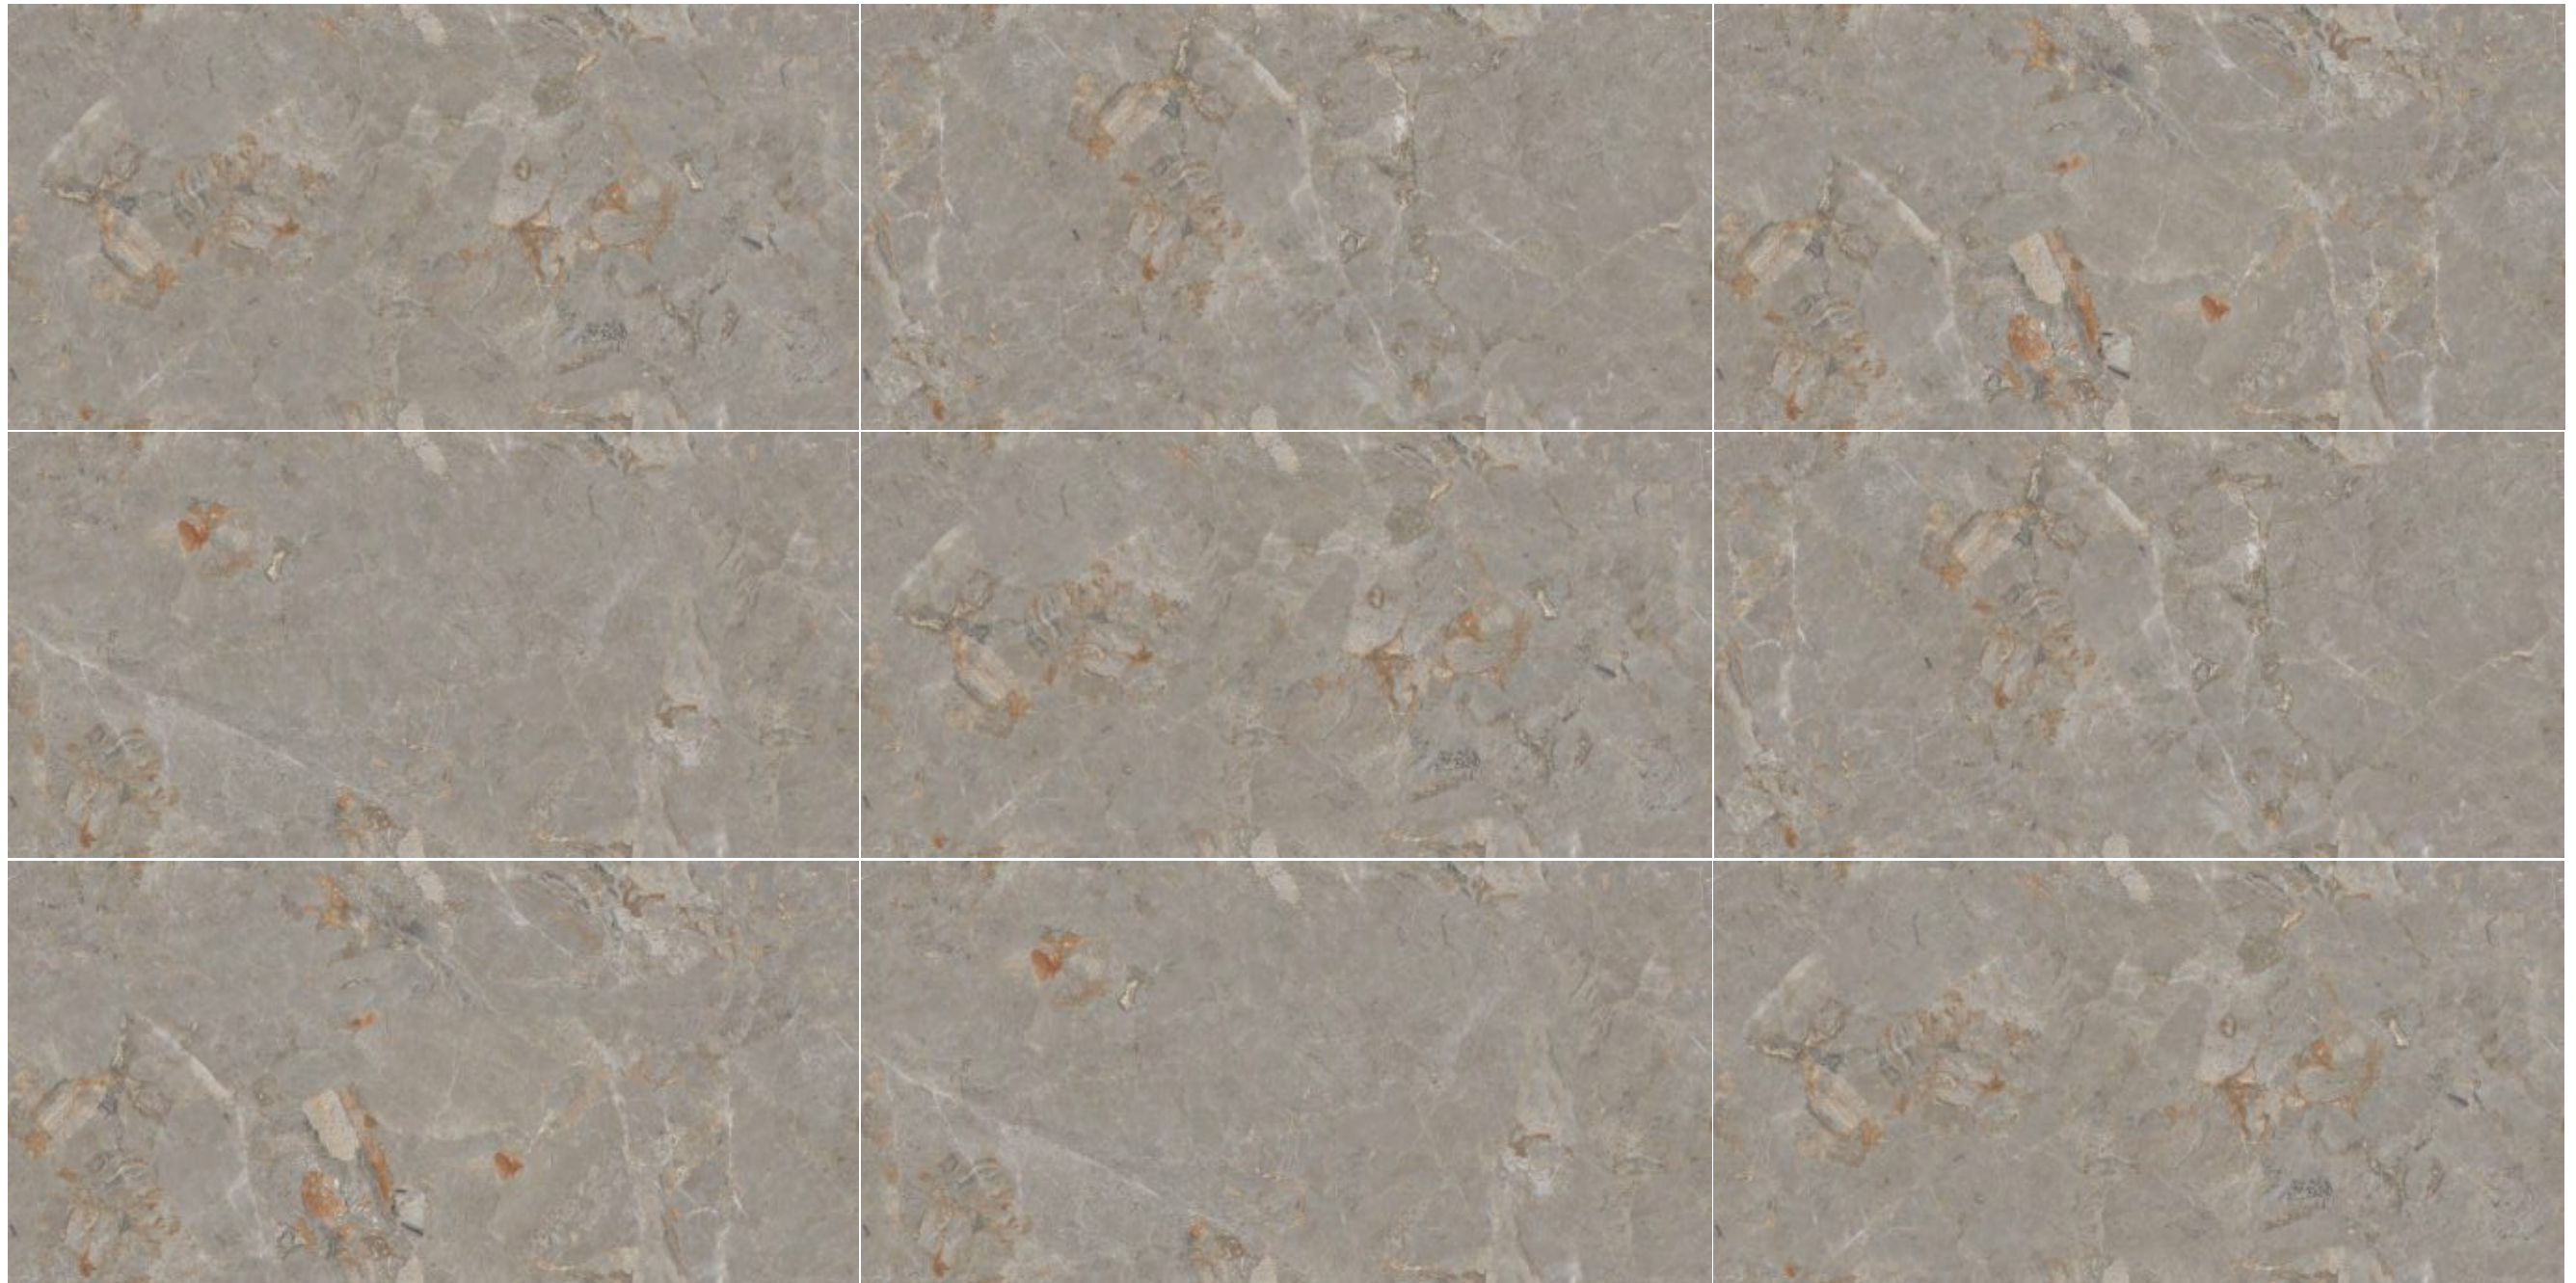

**FINISH
GLOSSY**

**600X1200MM
60X120CM
24X48INCH**

▶ 9 MM THICKNESS ◀

endless...
collection

ENDLESS NEXUS GRIS

ENDLESS NEXUS GRIS

GLAZED
VITRIFIED TILES

RANDOMS
4