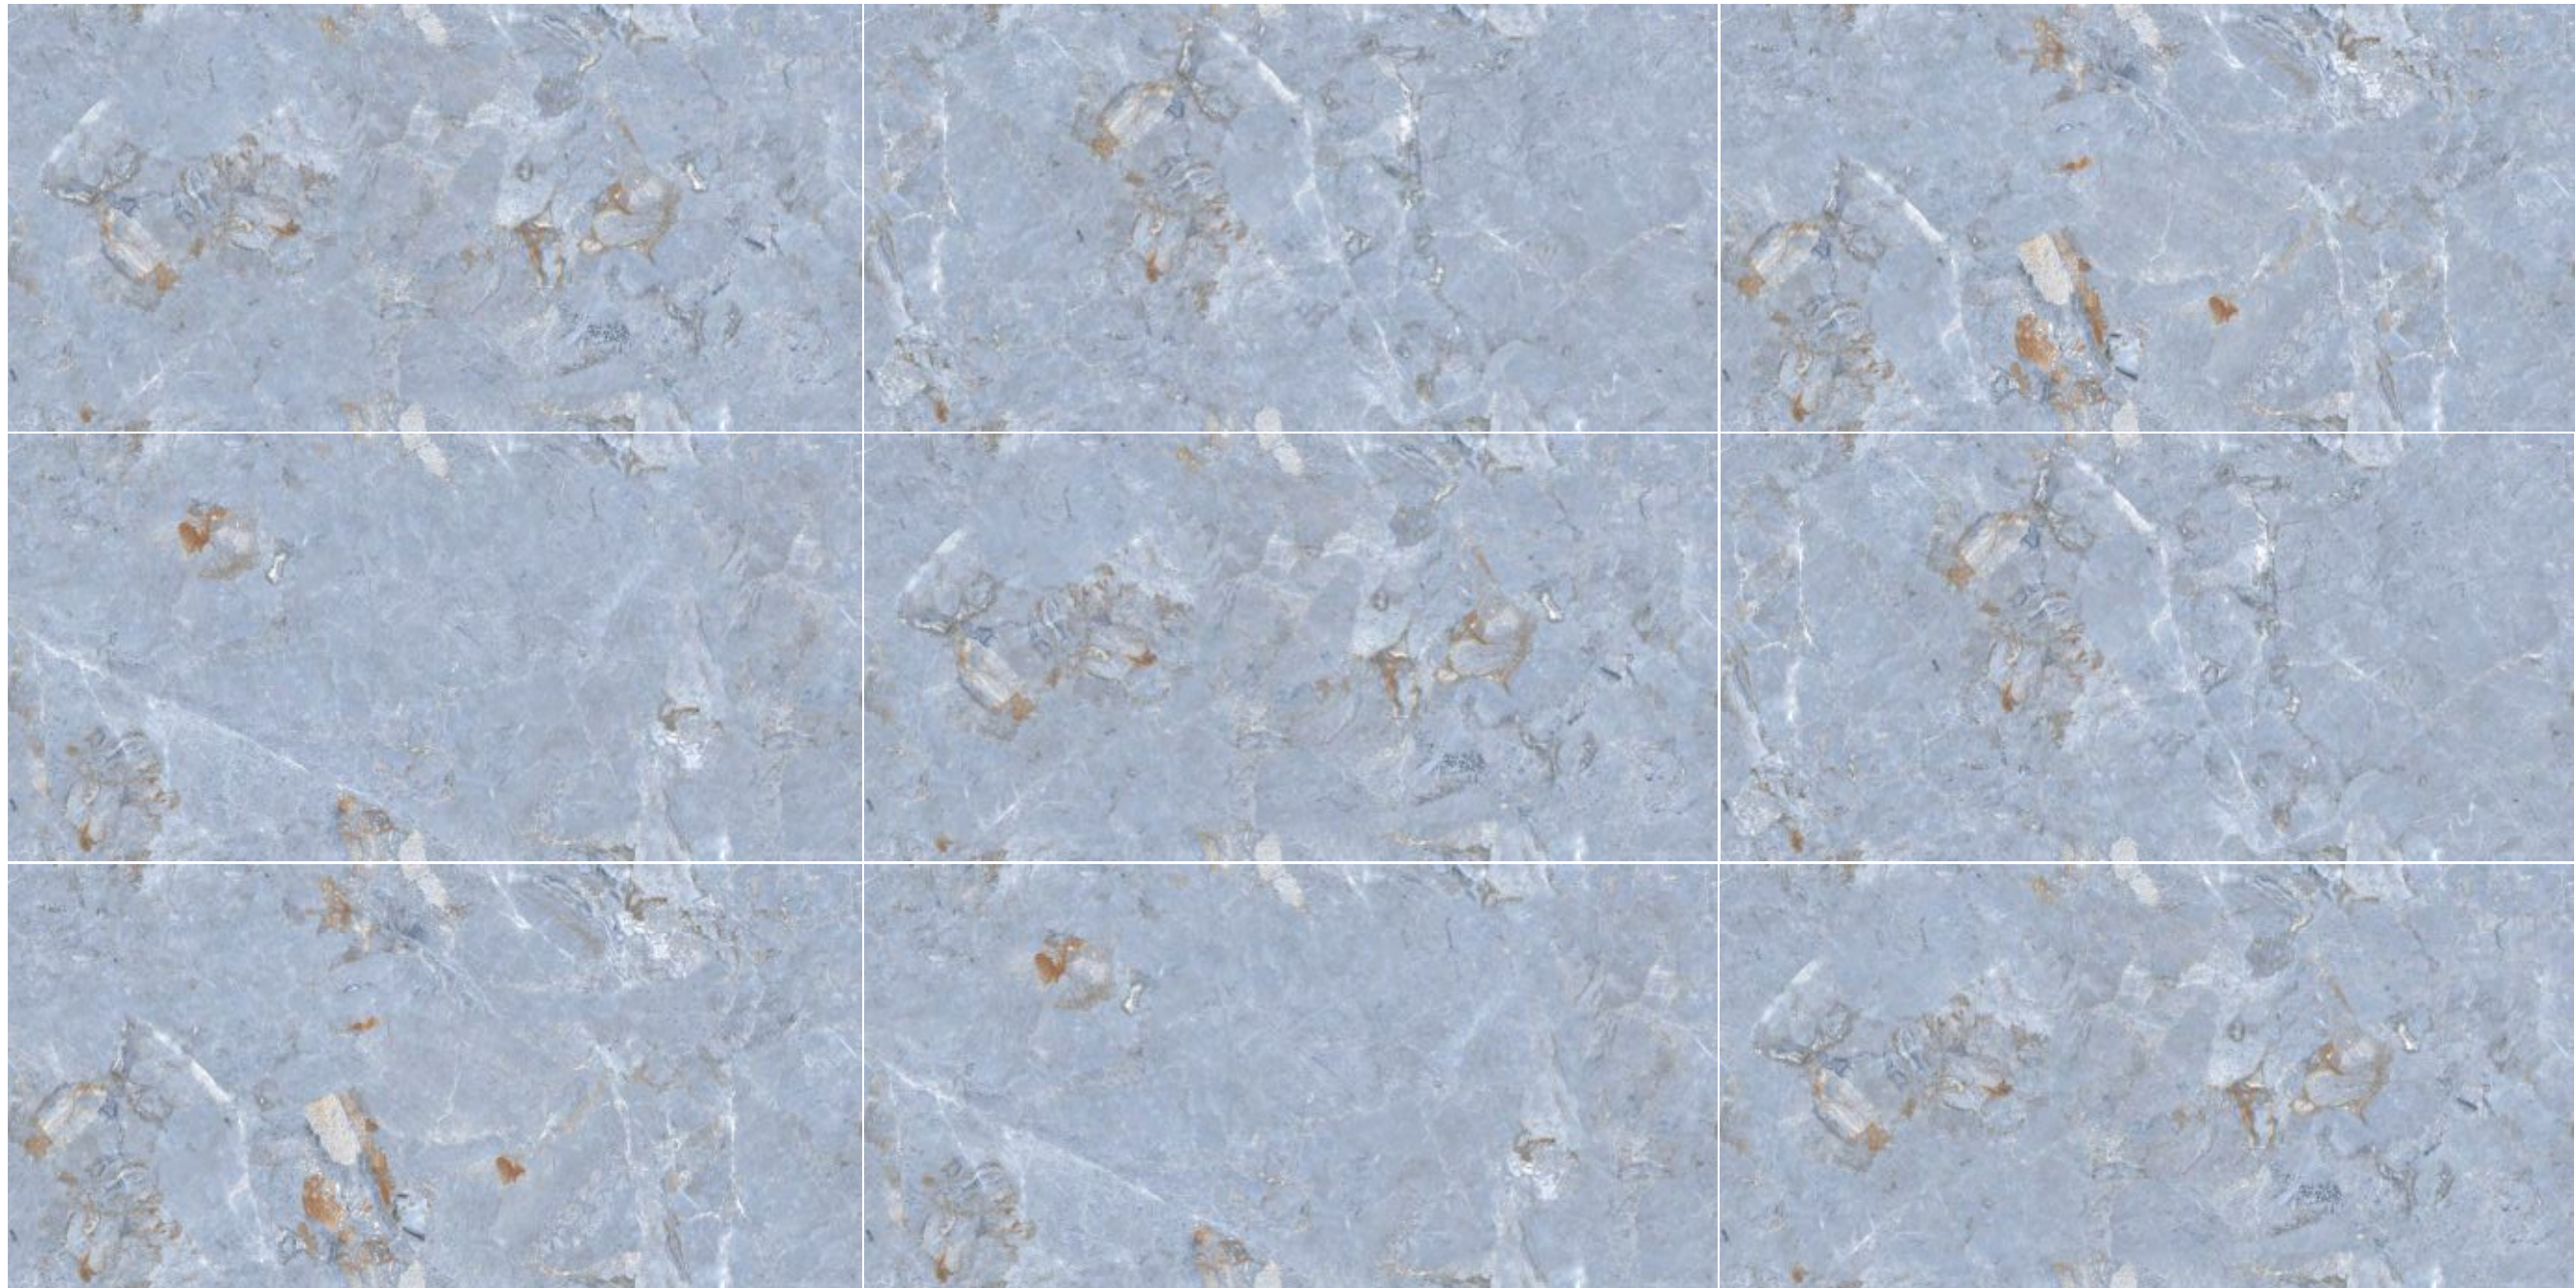

**FINISH
GLOSSY**

**600X1200MM
60X120CM
24X48INCH**

▶ 9 MM THICKNESS ◀

endless...
collection

ENDLESS NEXUS AZUL

ENDLESS NEXUS AZUL

**GLAZED
VITRIFIED TILES**

**RANDOMS
4**