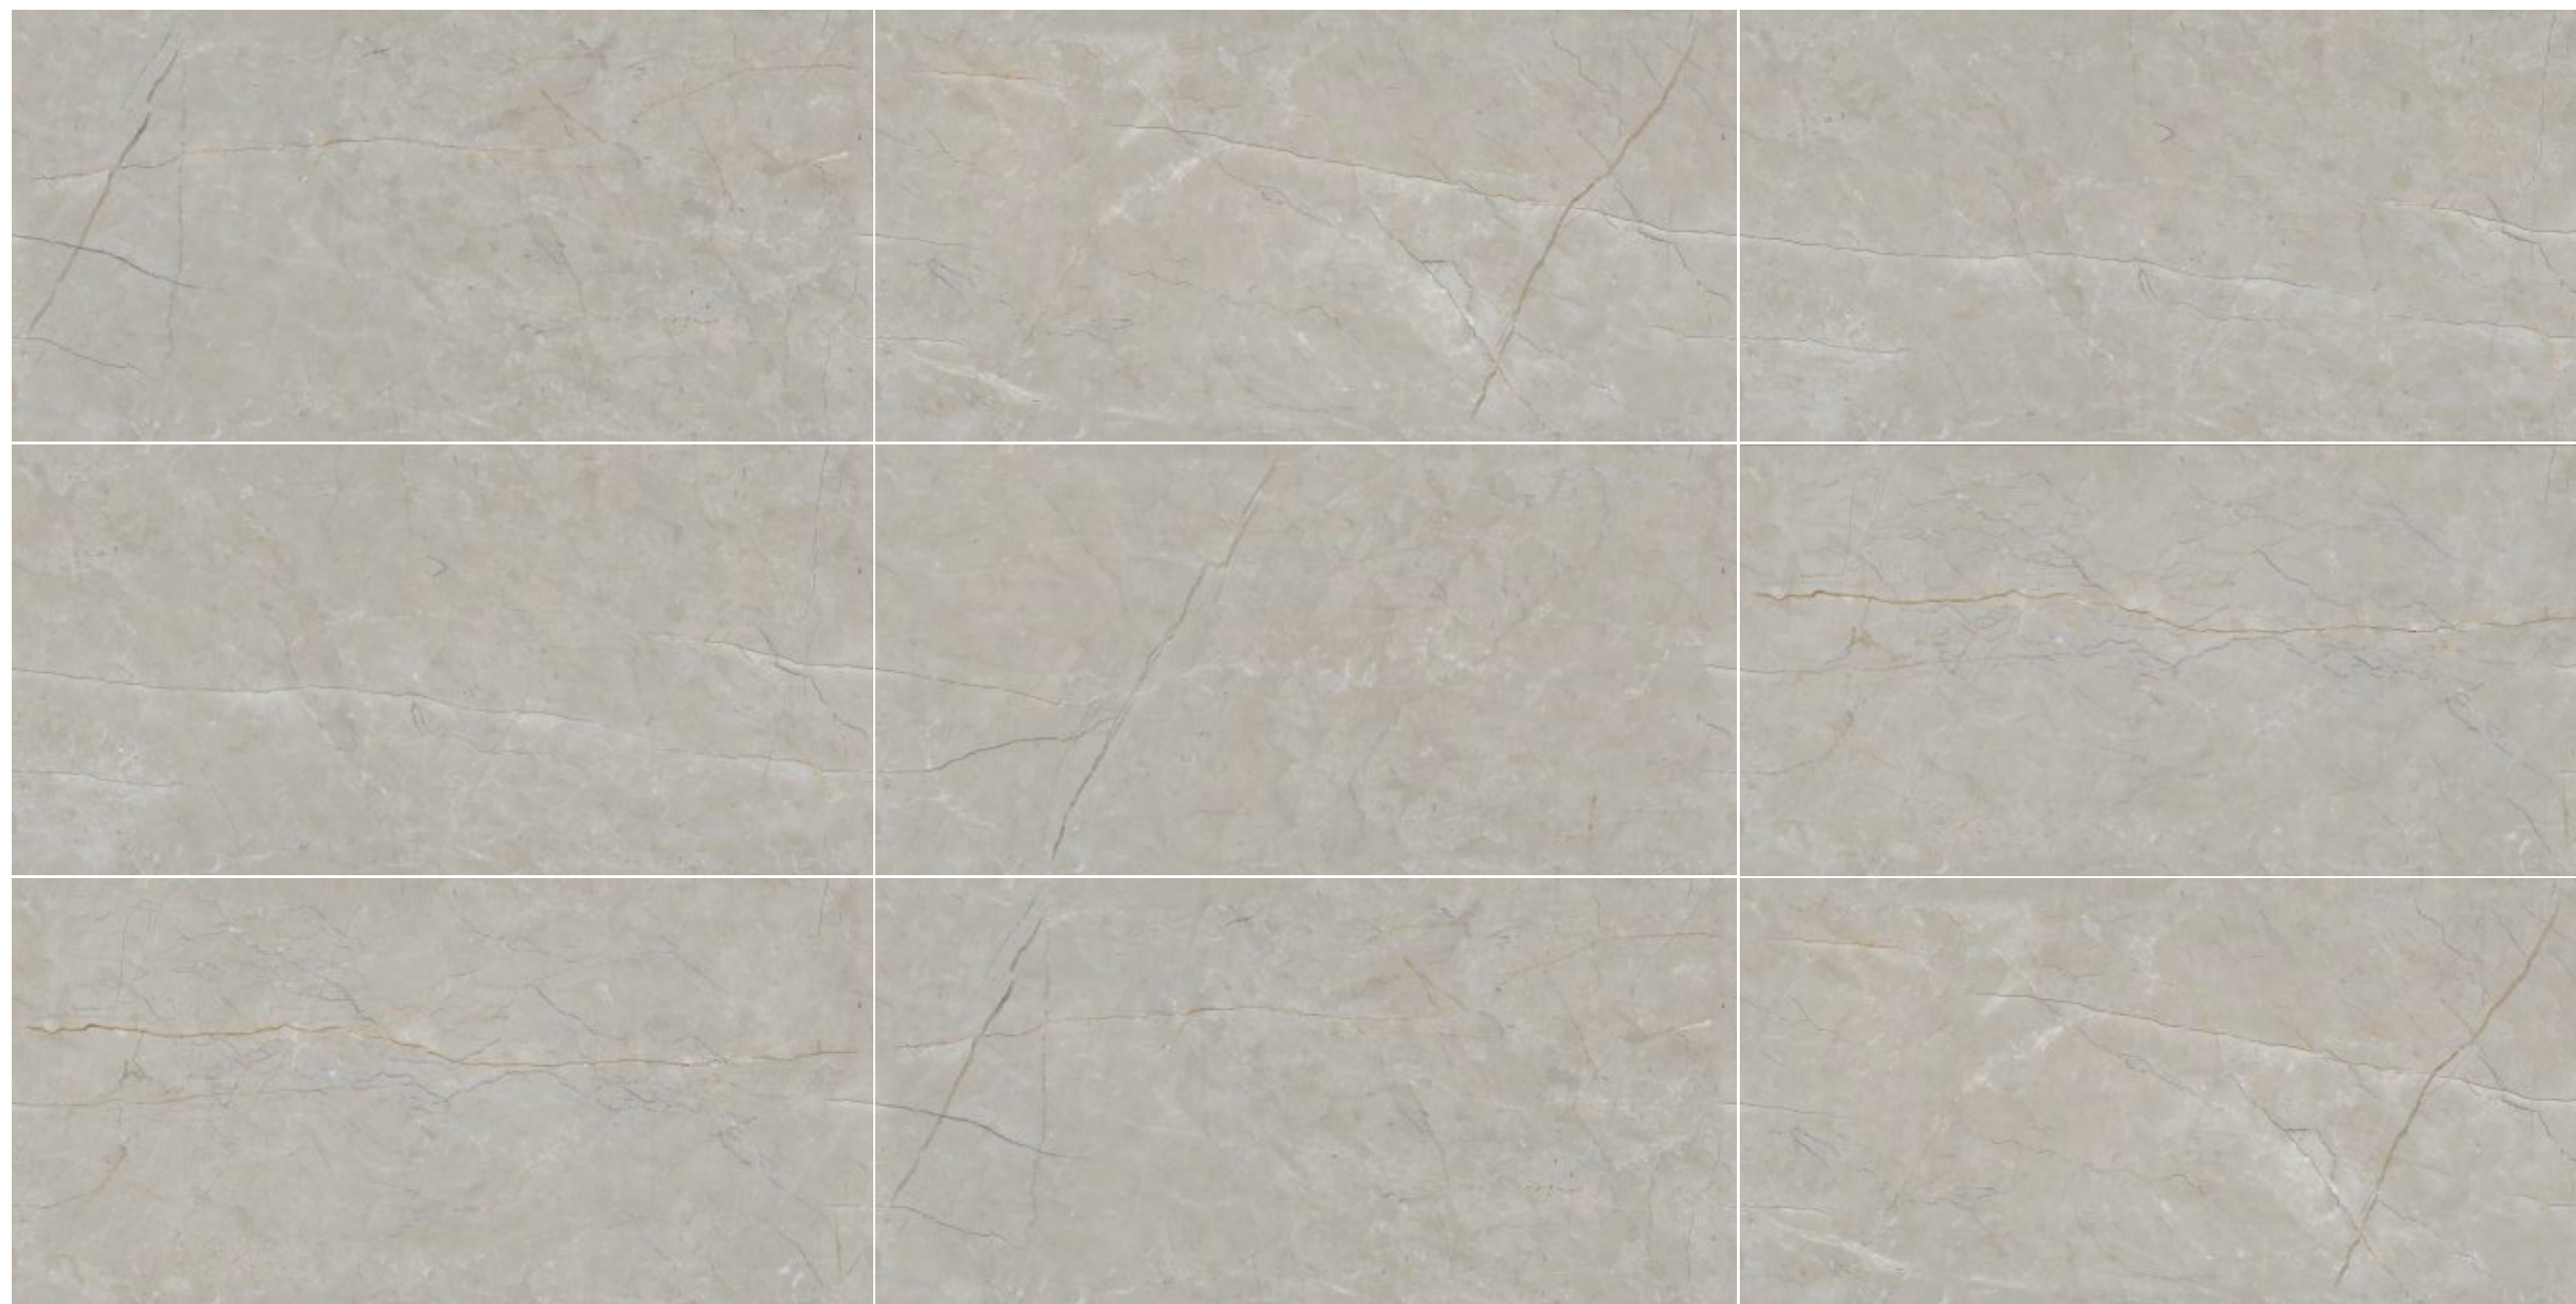

FINISH
GLOSSY

600X1200MM
60X120CM
24X48INCH

▶ 9 MM THICKNESS ◀

endless...
collection

ENDLESS SYDNEY GREY

ENDLESS SYDNEY GREY

**GLAZED
VITRIFIED TILES**

**RANDOMS
5**