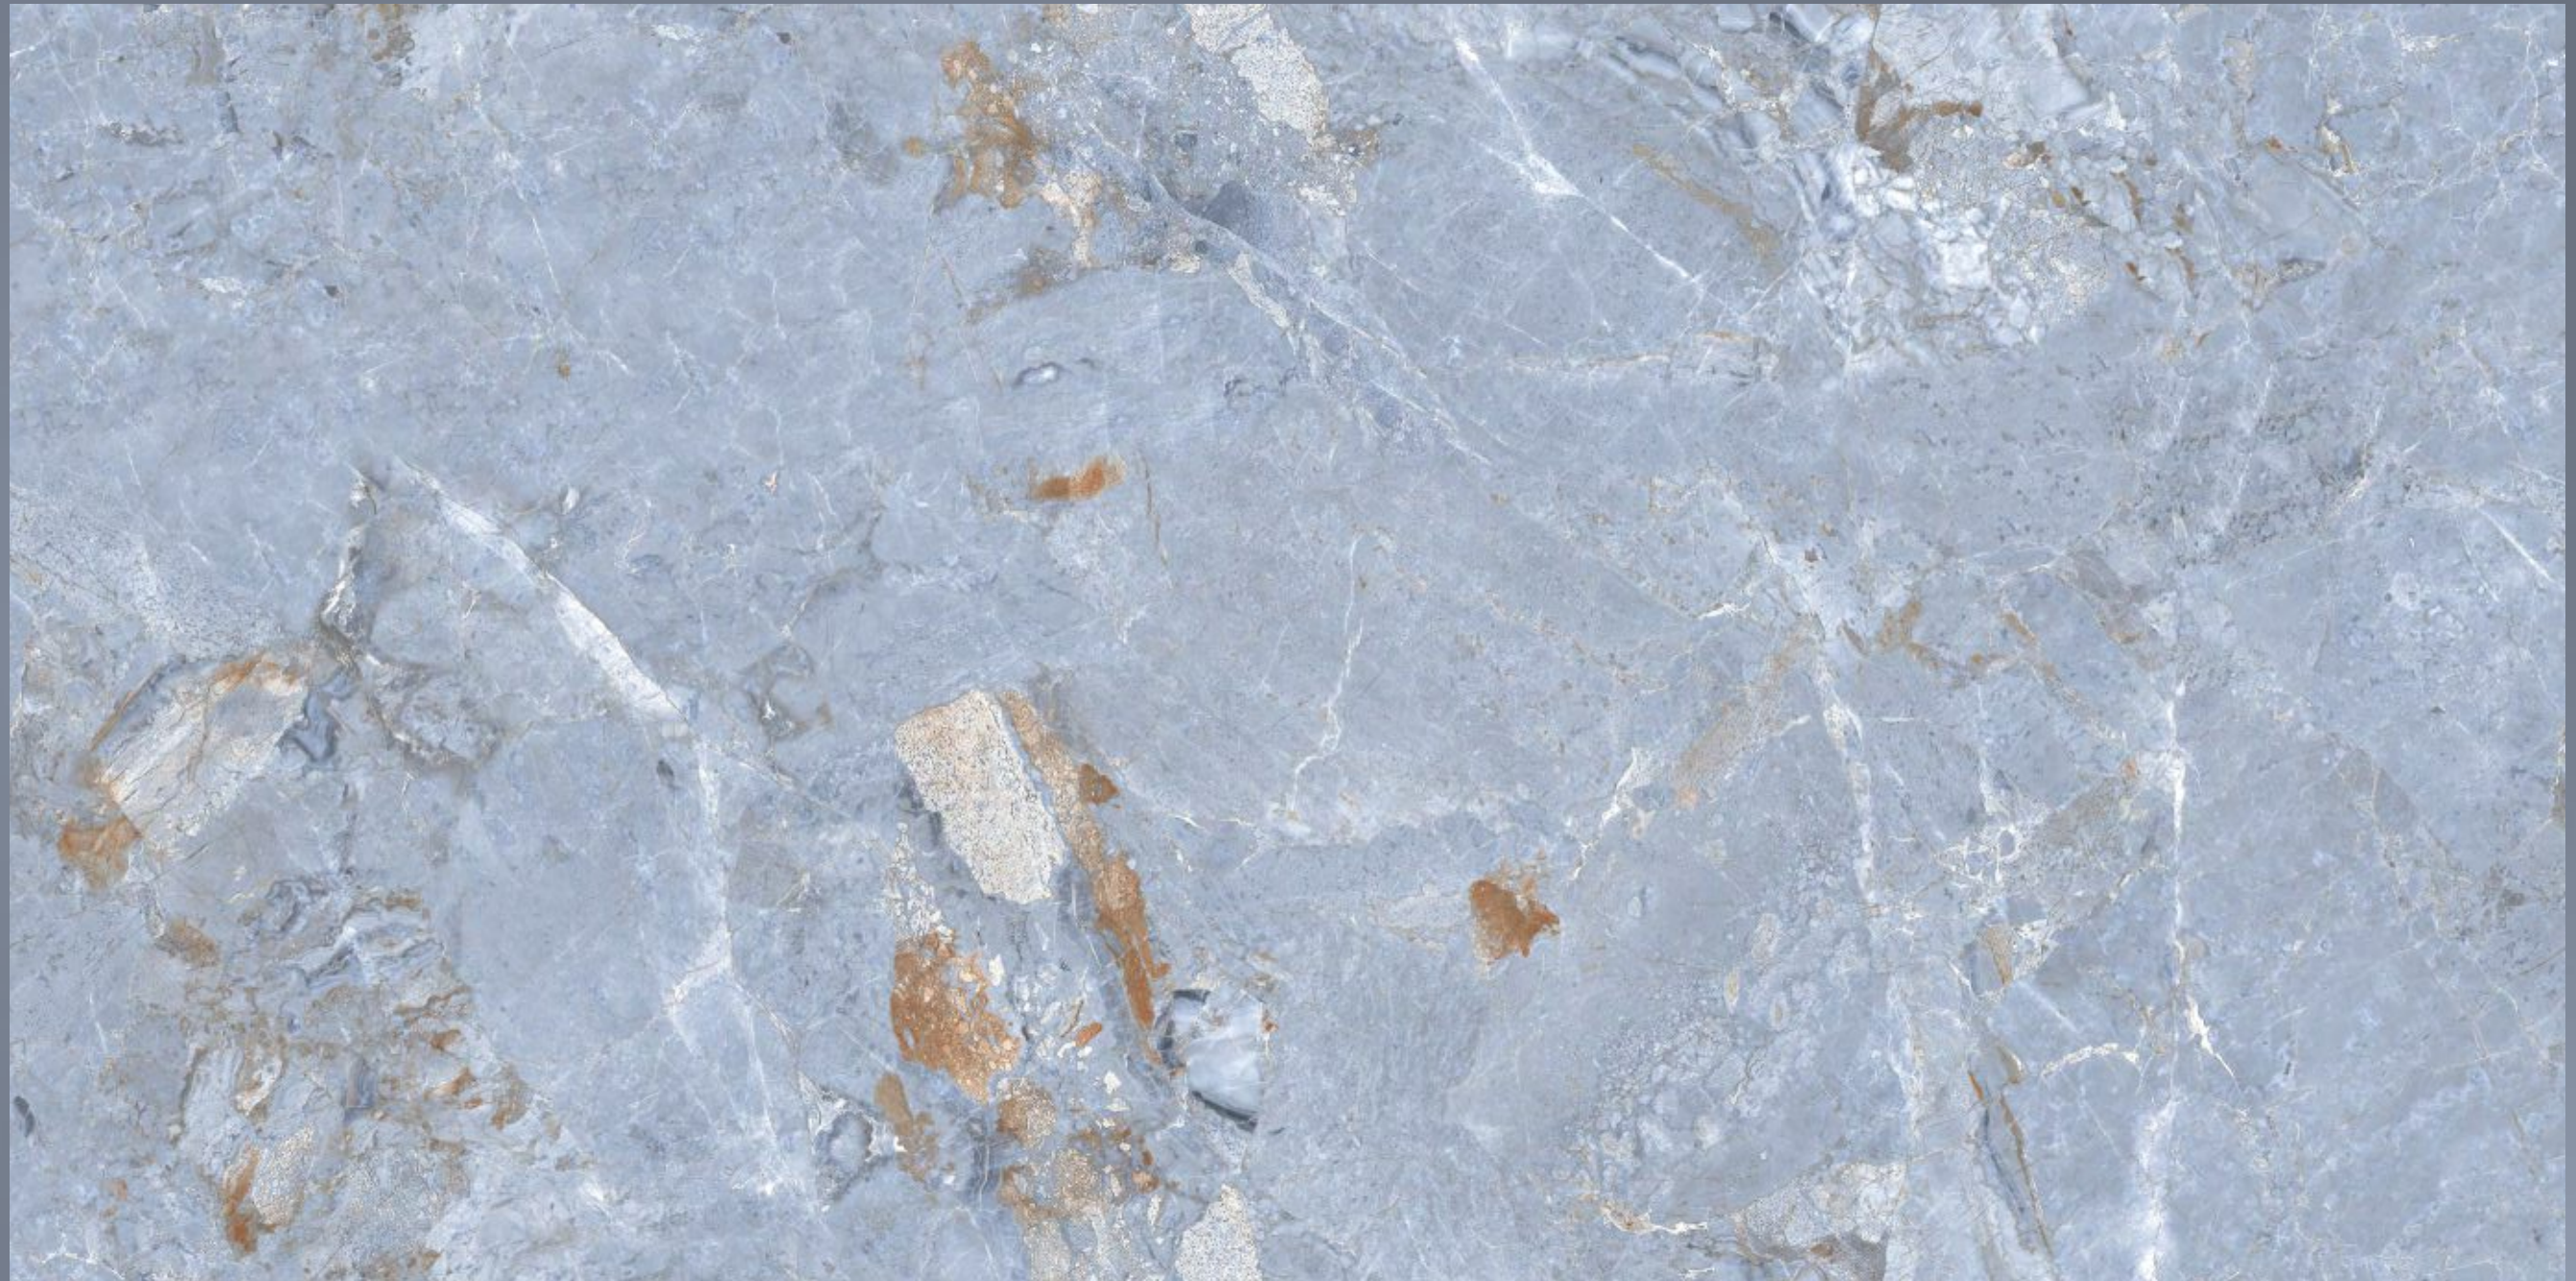

endless...
collection

ENDLESS NEXUS AZUL