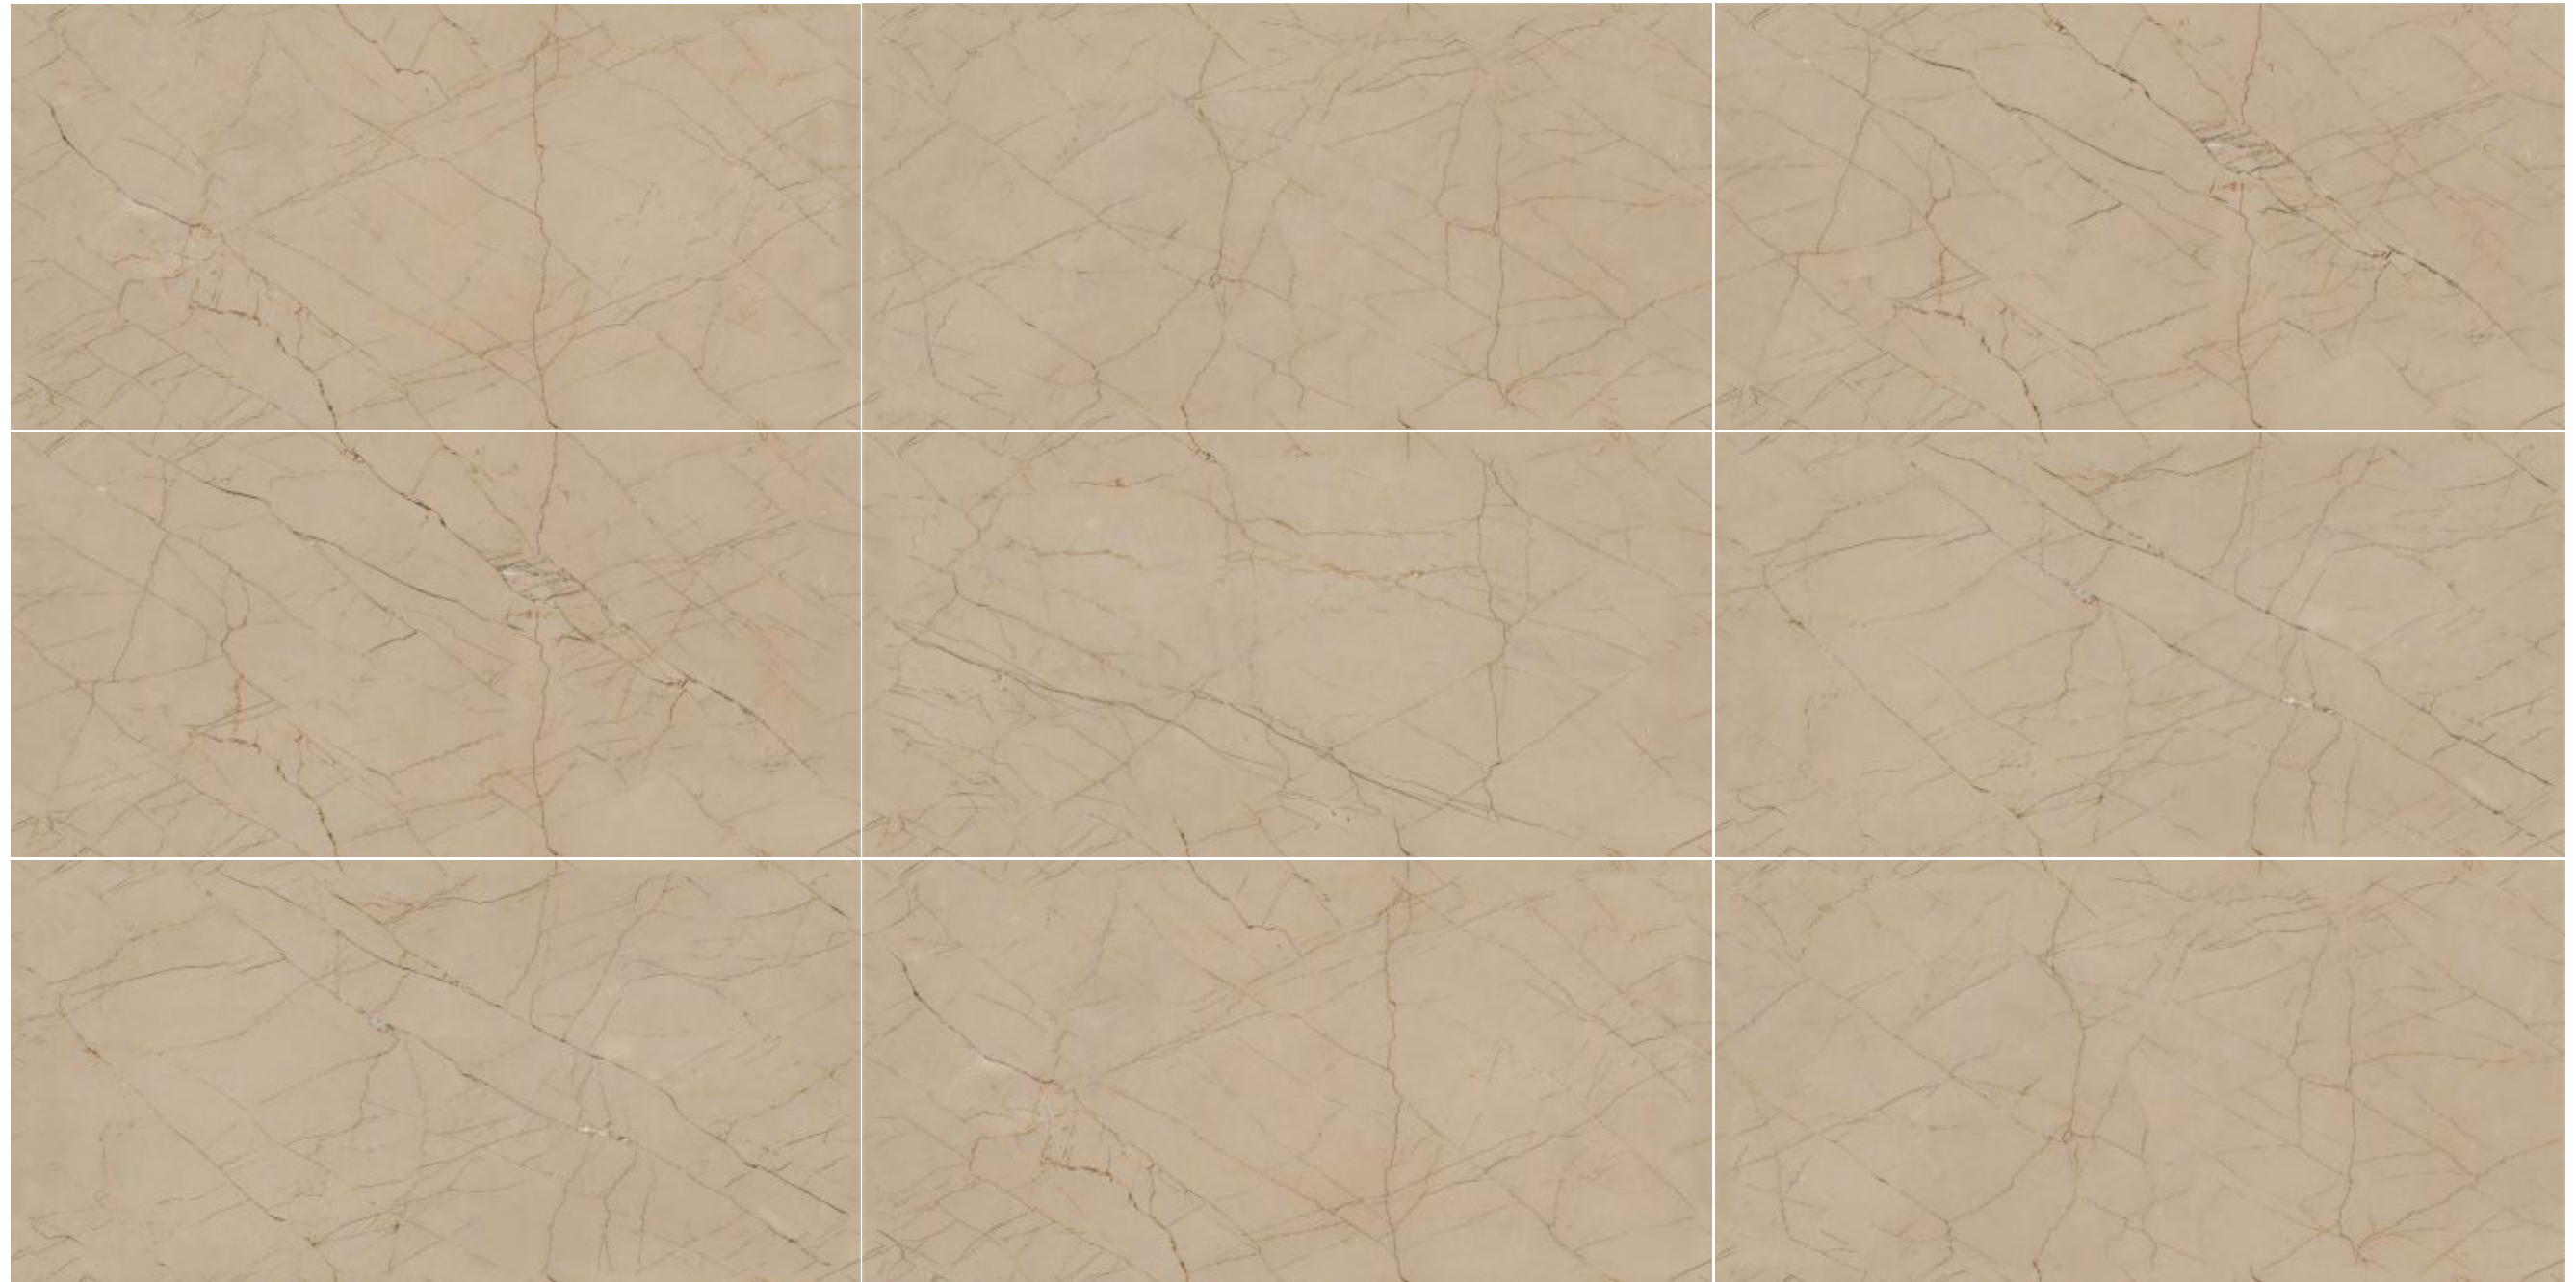

**FINISH
GLOSSY**

600X1200MM
60X120CM
24X48INCH

▶ 9 MM THICKNESS ◀

endless...
collection

ENDLESS UNIQUE VERDE

ENDLESS UNIQUE VERDE

**GLAZED
VITRIFIED TILES**

**RANDOMS
5**