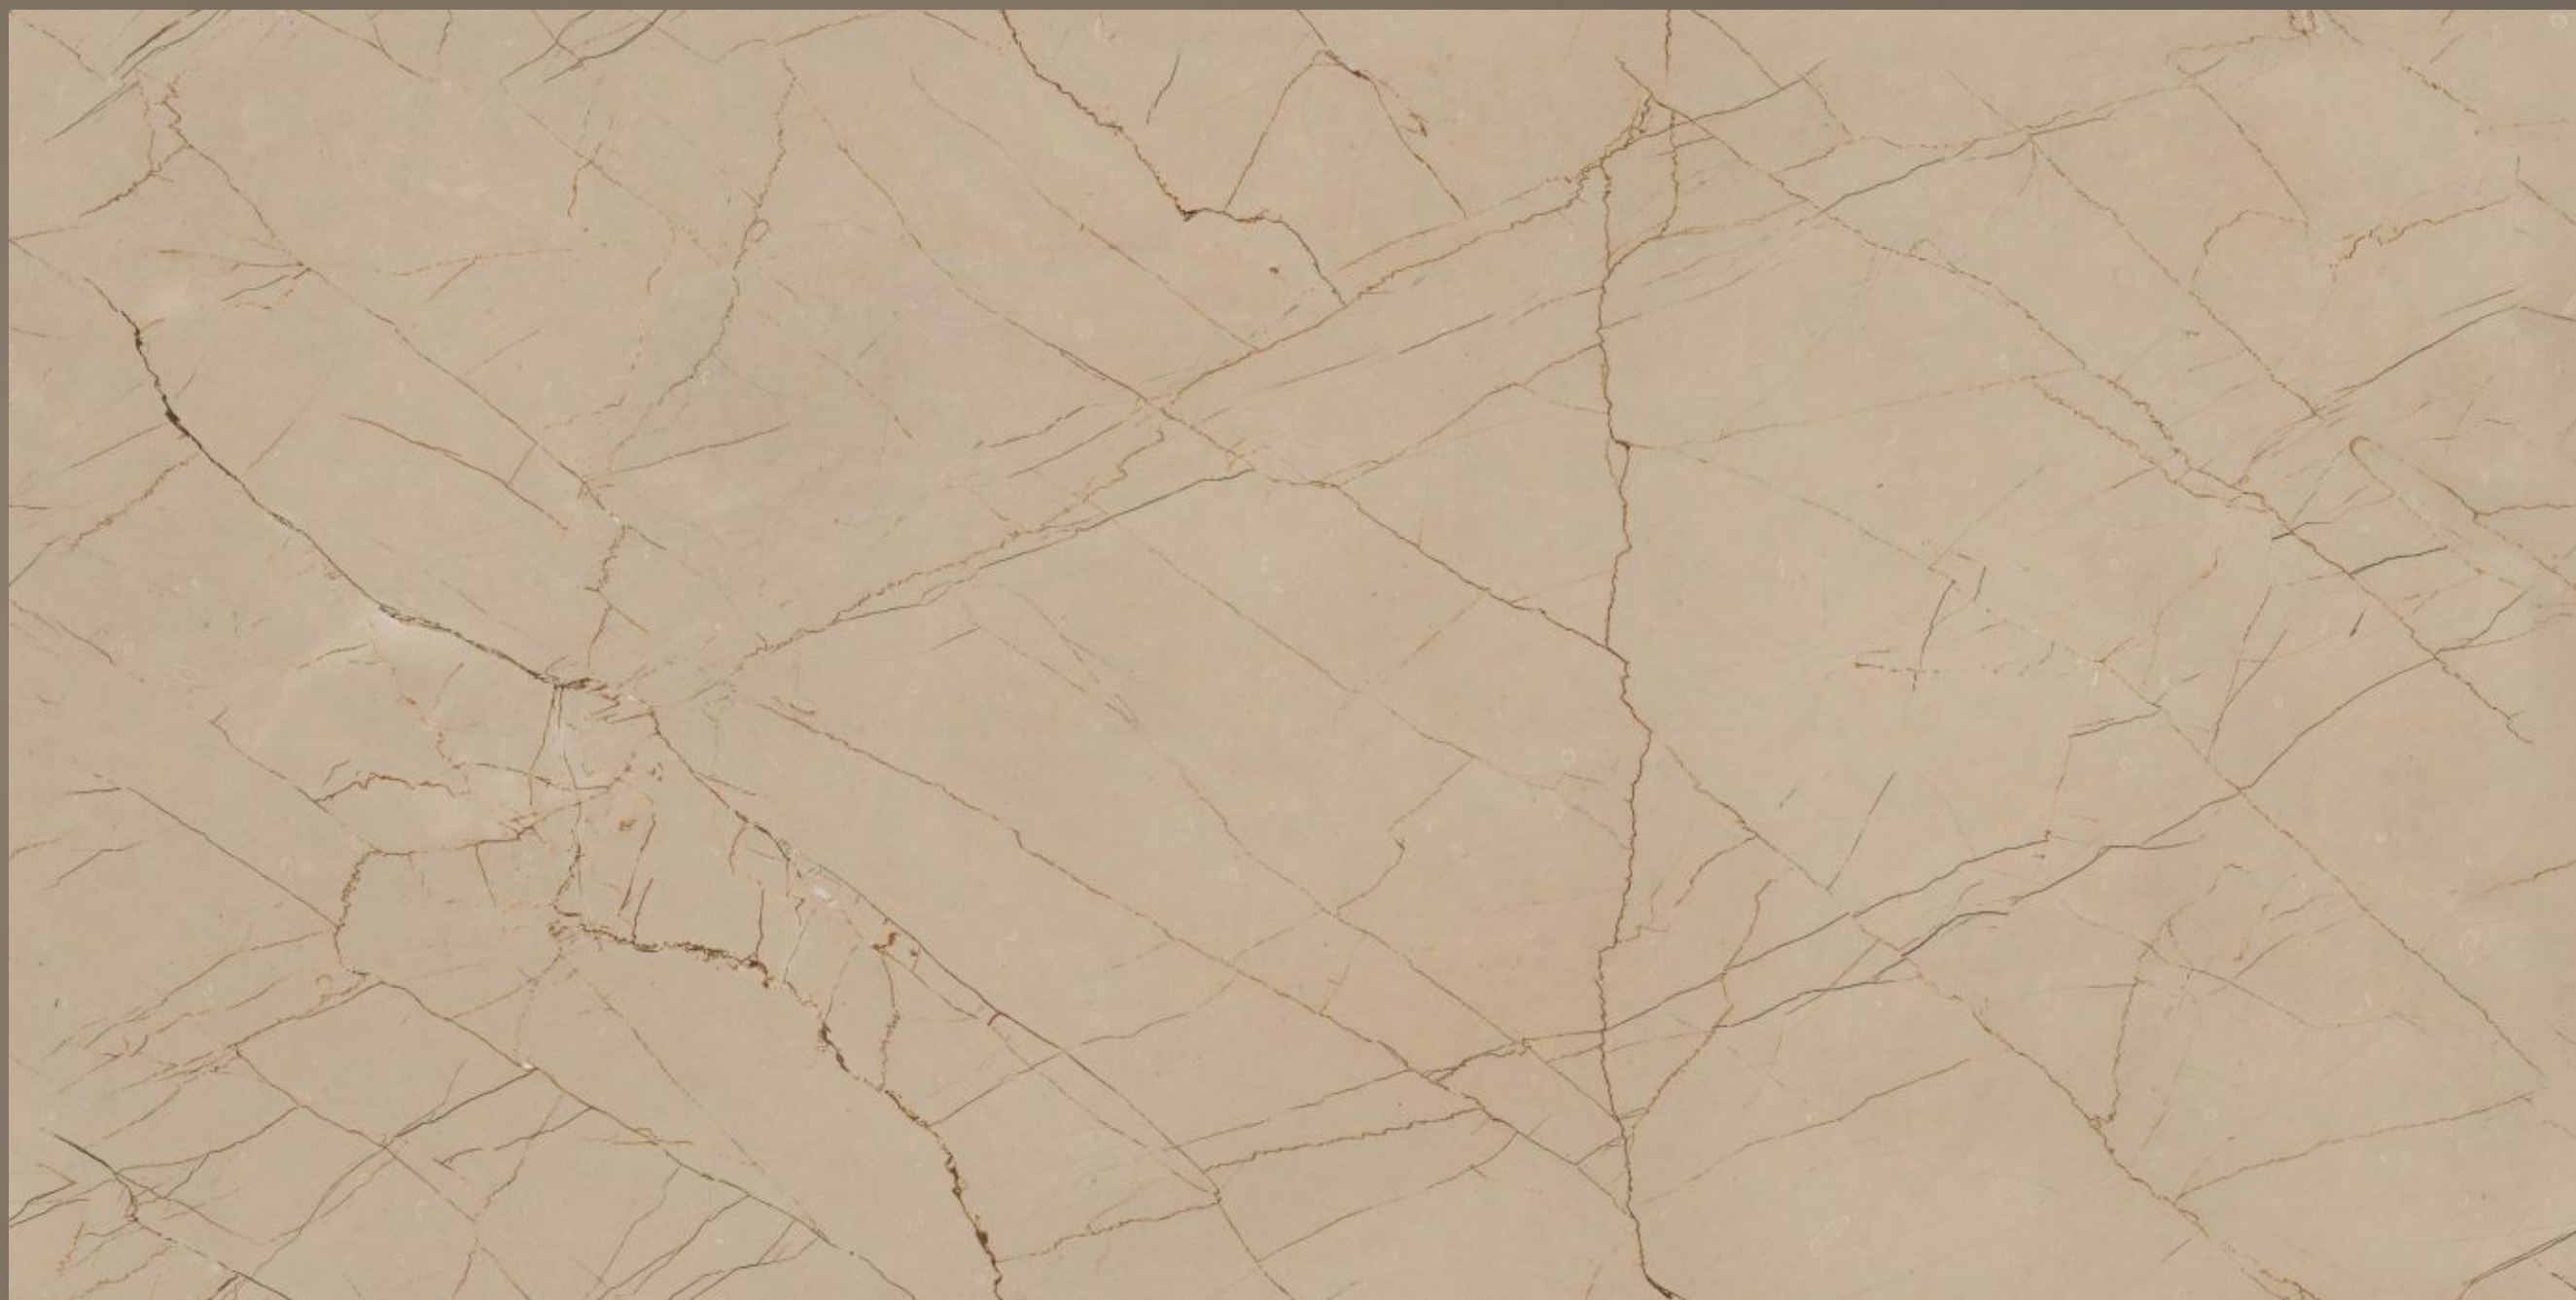

endless...
collection

ENDLESS UNIQUE VERDE