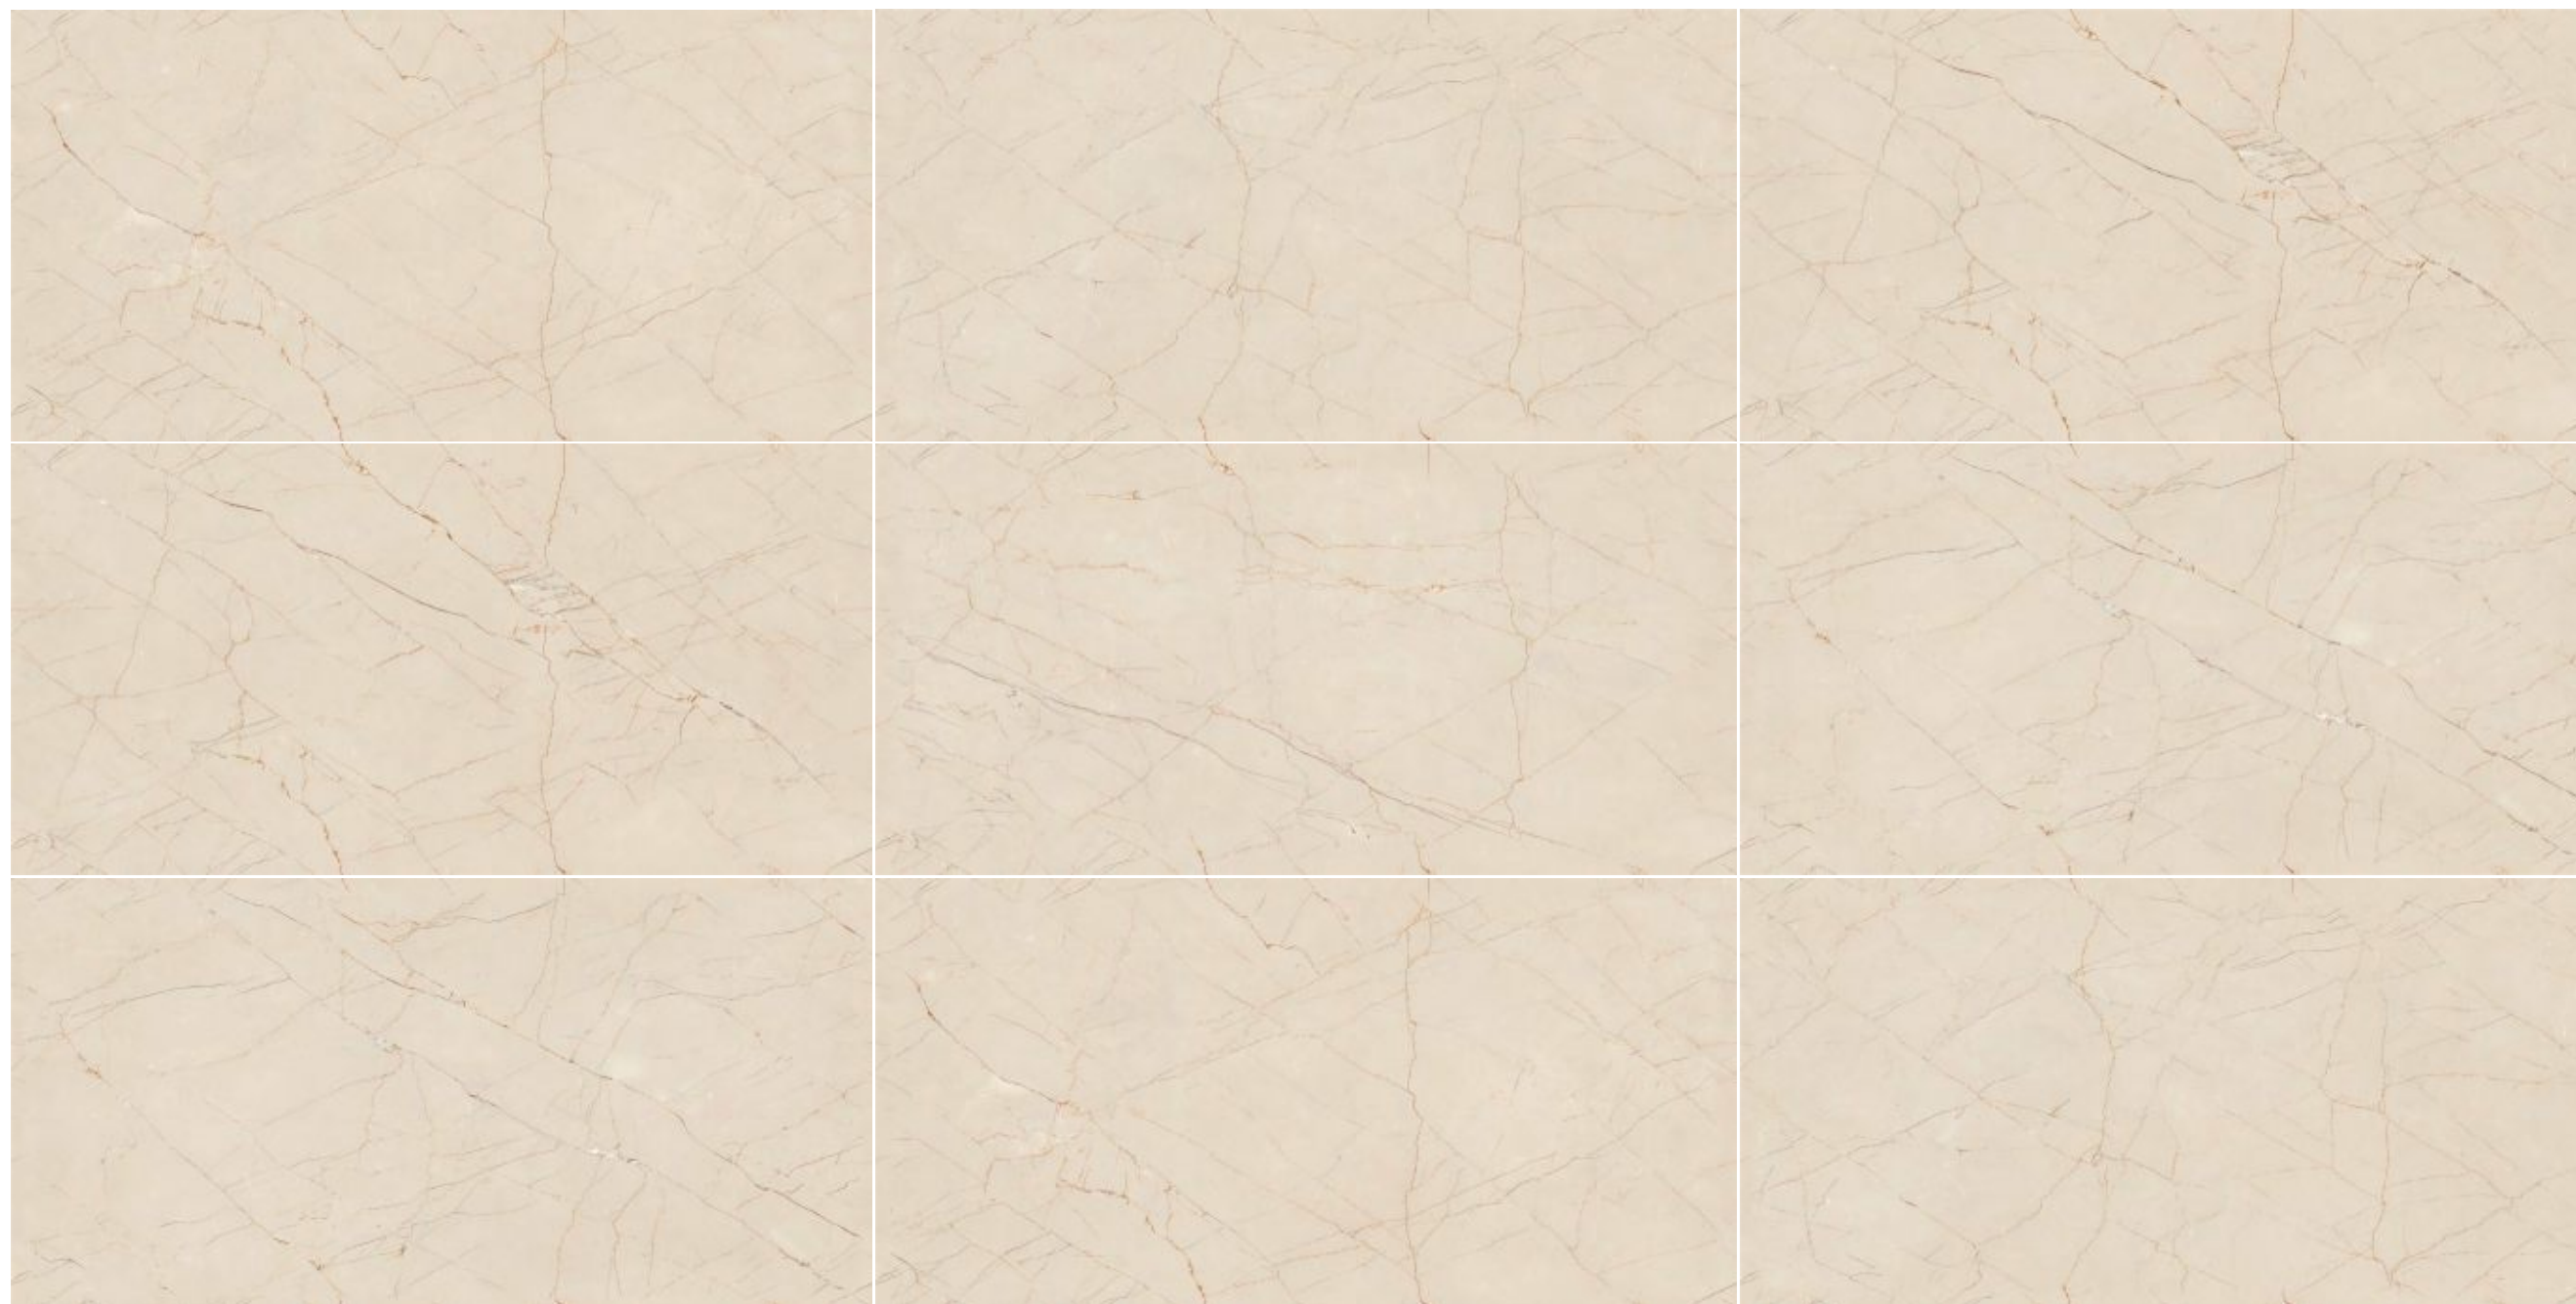

**FINISH
GLOSSY**

**600X1200MM
60X120CM
24X48INCH**

▶ 9 MM THICKNESS ◀

endless...
collection

ENDLESS UNIQUE IVORY

ENDLESS UNIQUE IVORY

**GLAZED
VITRIFIED TILES**

**RANDOMS
5**