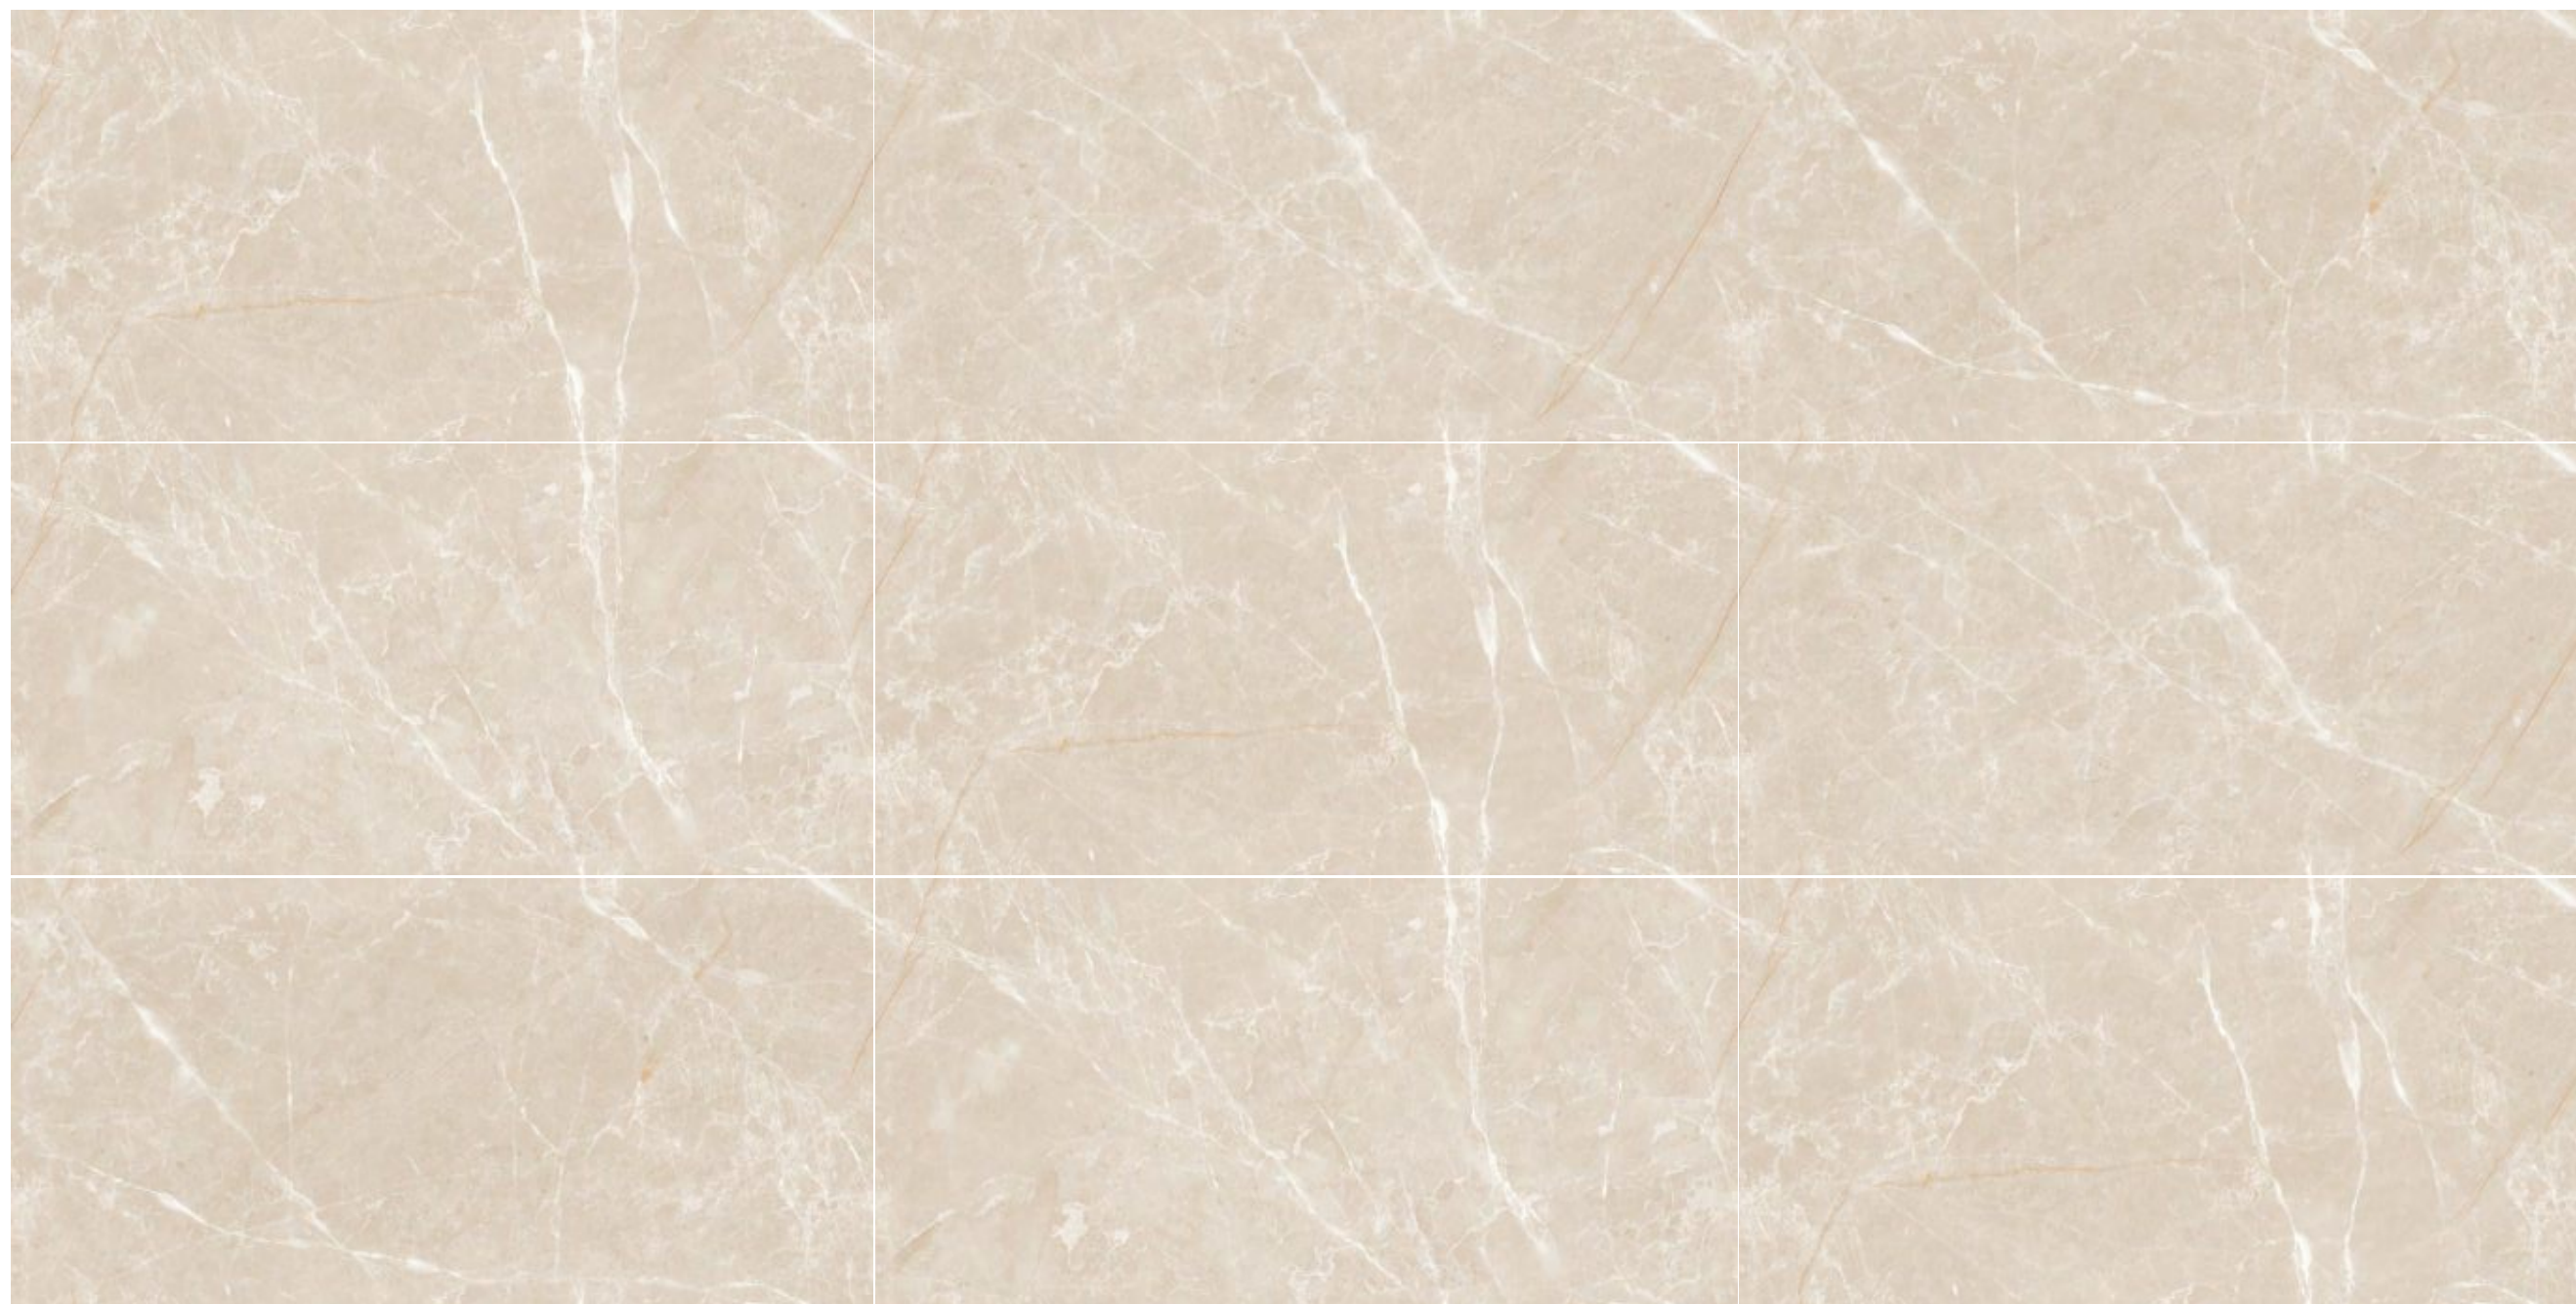

**FINISH
GLOSSY**

**600X1200MM
60X120CM
24X48INCH**

▶ 9 MM THICKNESS ◀

endless...
collection

ENDLESS CYPRESS CREMA

ENDLESS CYPRESS CREMA

GLAZED
VITRIFIED TILES

RANDOMS
4