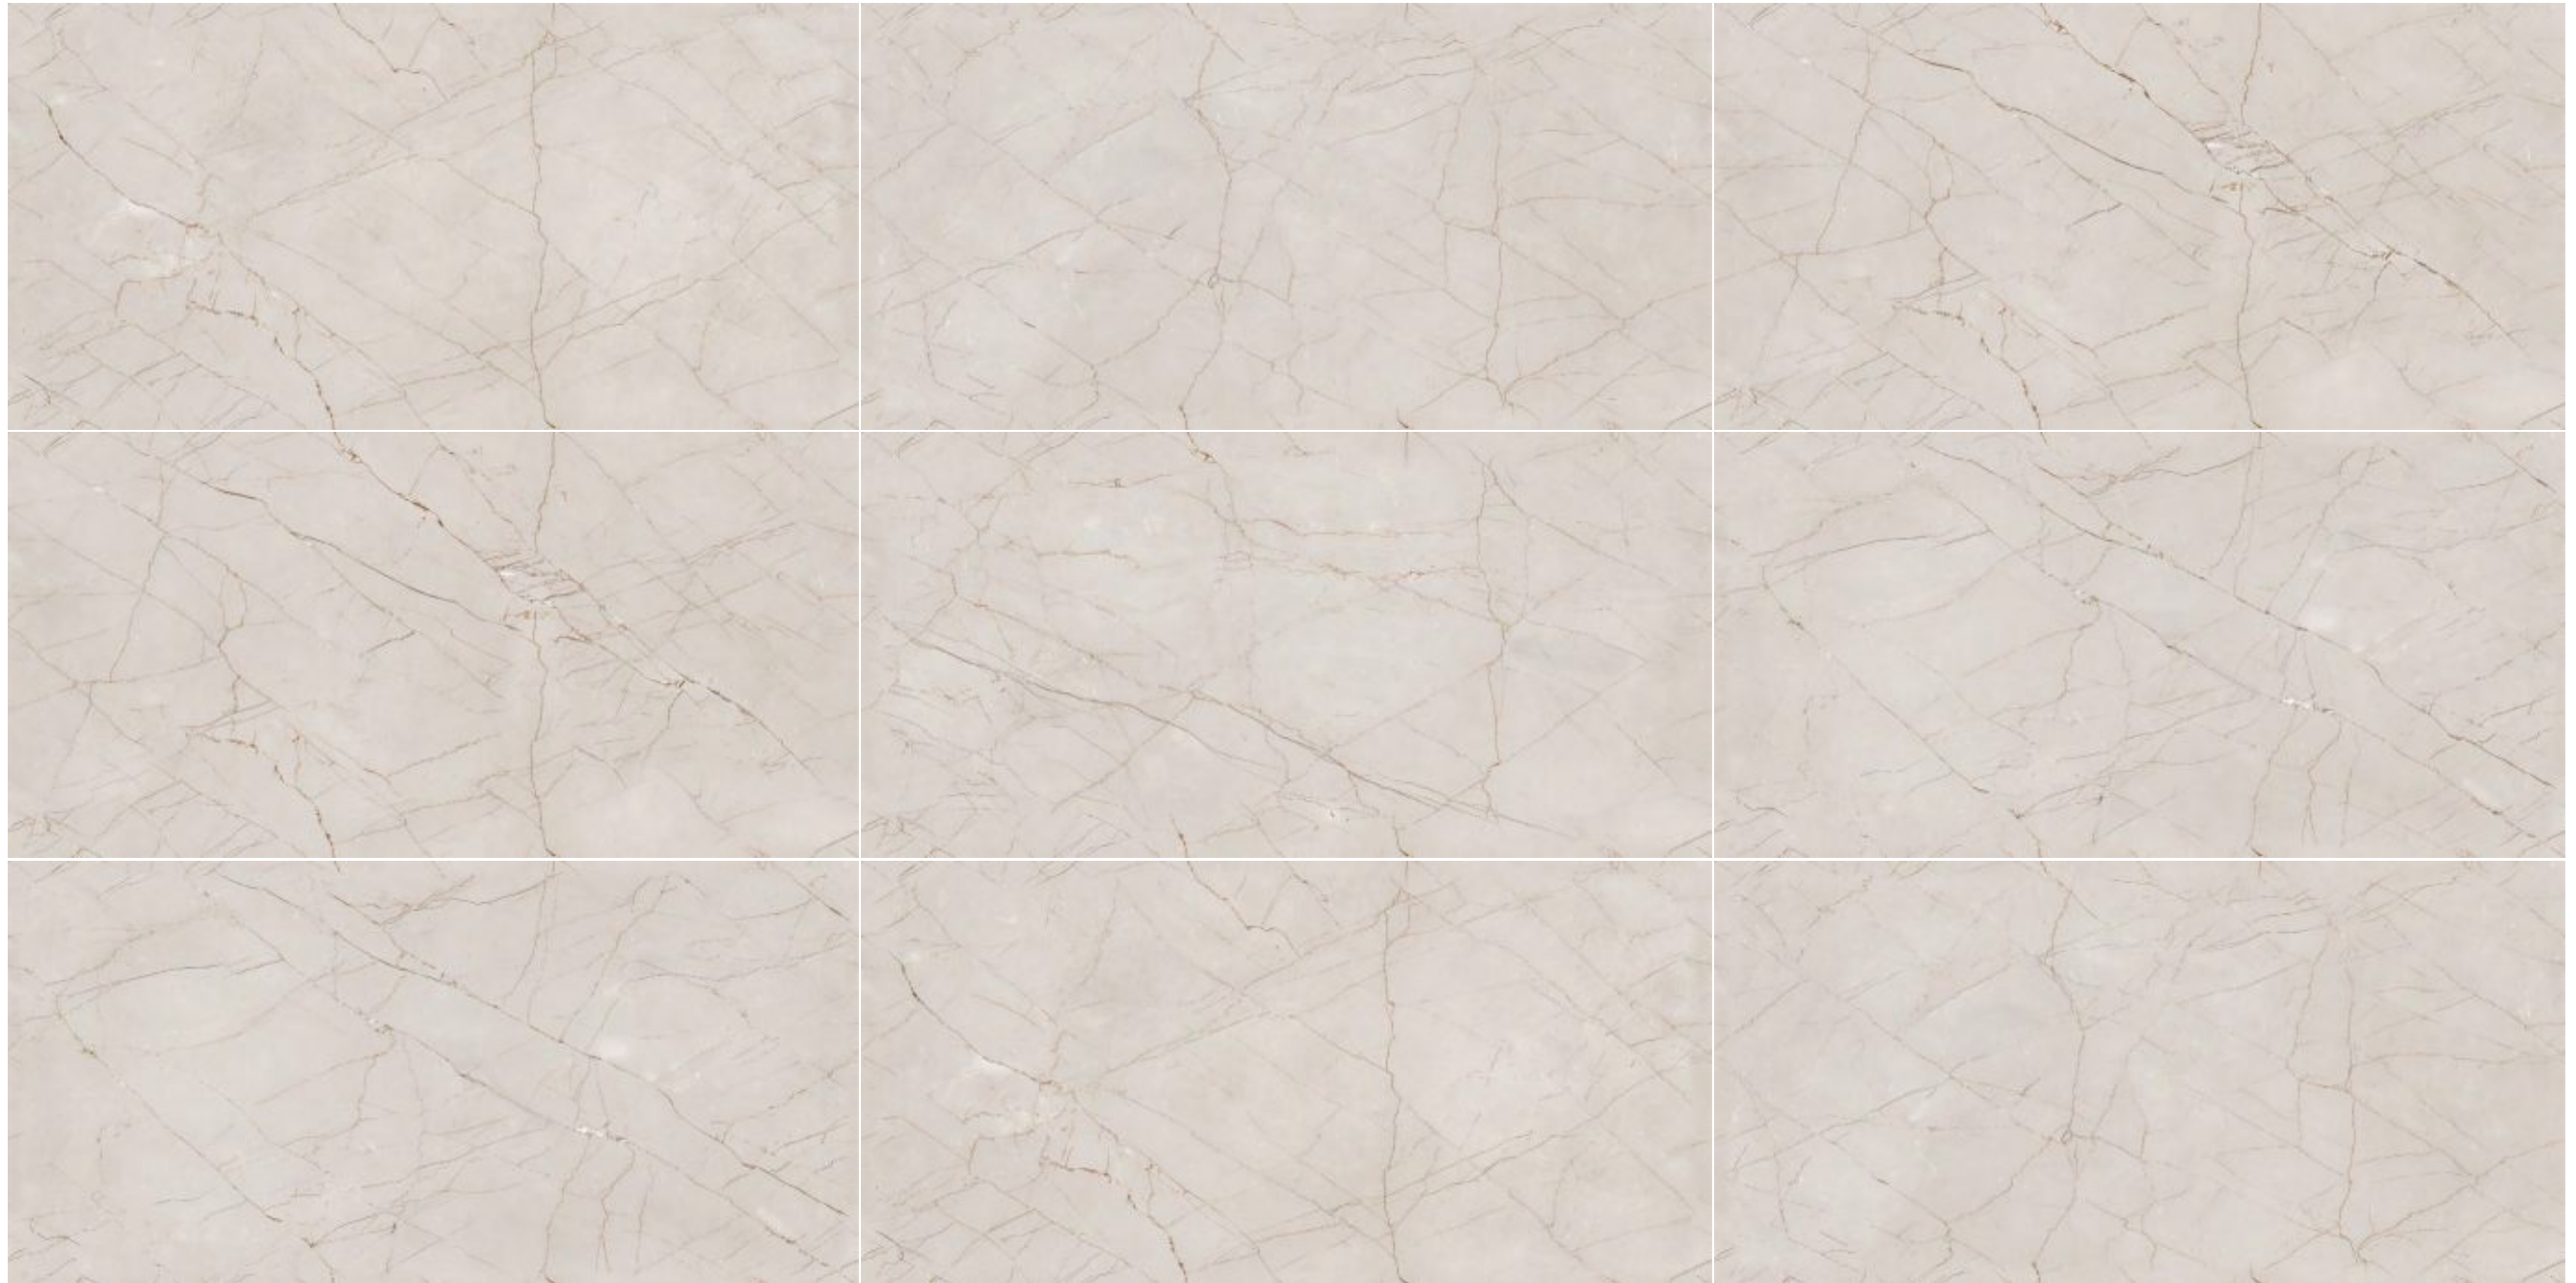

**FINISH
GLOSSY**

**600X1200MM
60X120CM
24X48INCH**

▶ 9 MM THICKNESS ◀

endless...
collection

ENDLESS UNIQUE GREY

ENDLESS UNIQUE GREY

**GLAZED
VITRIFIED TILES**

**RANDOMS
5**