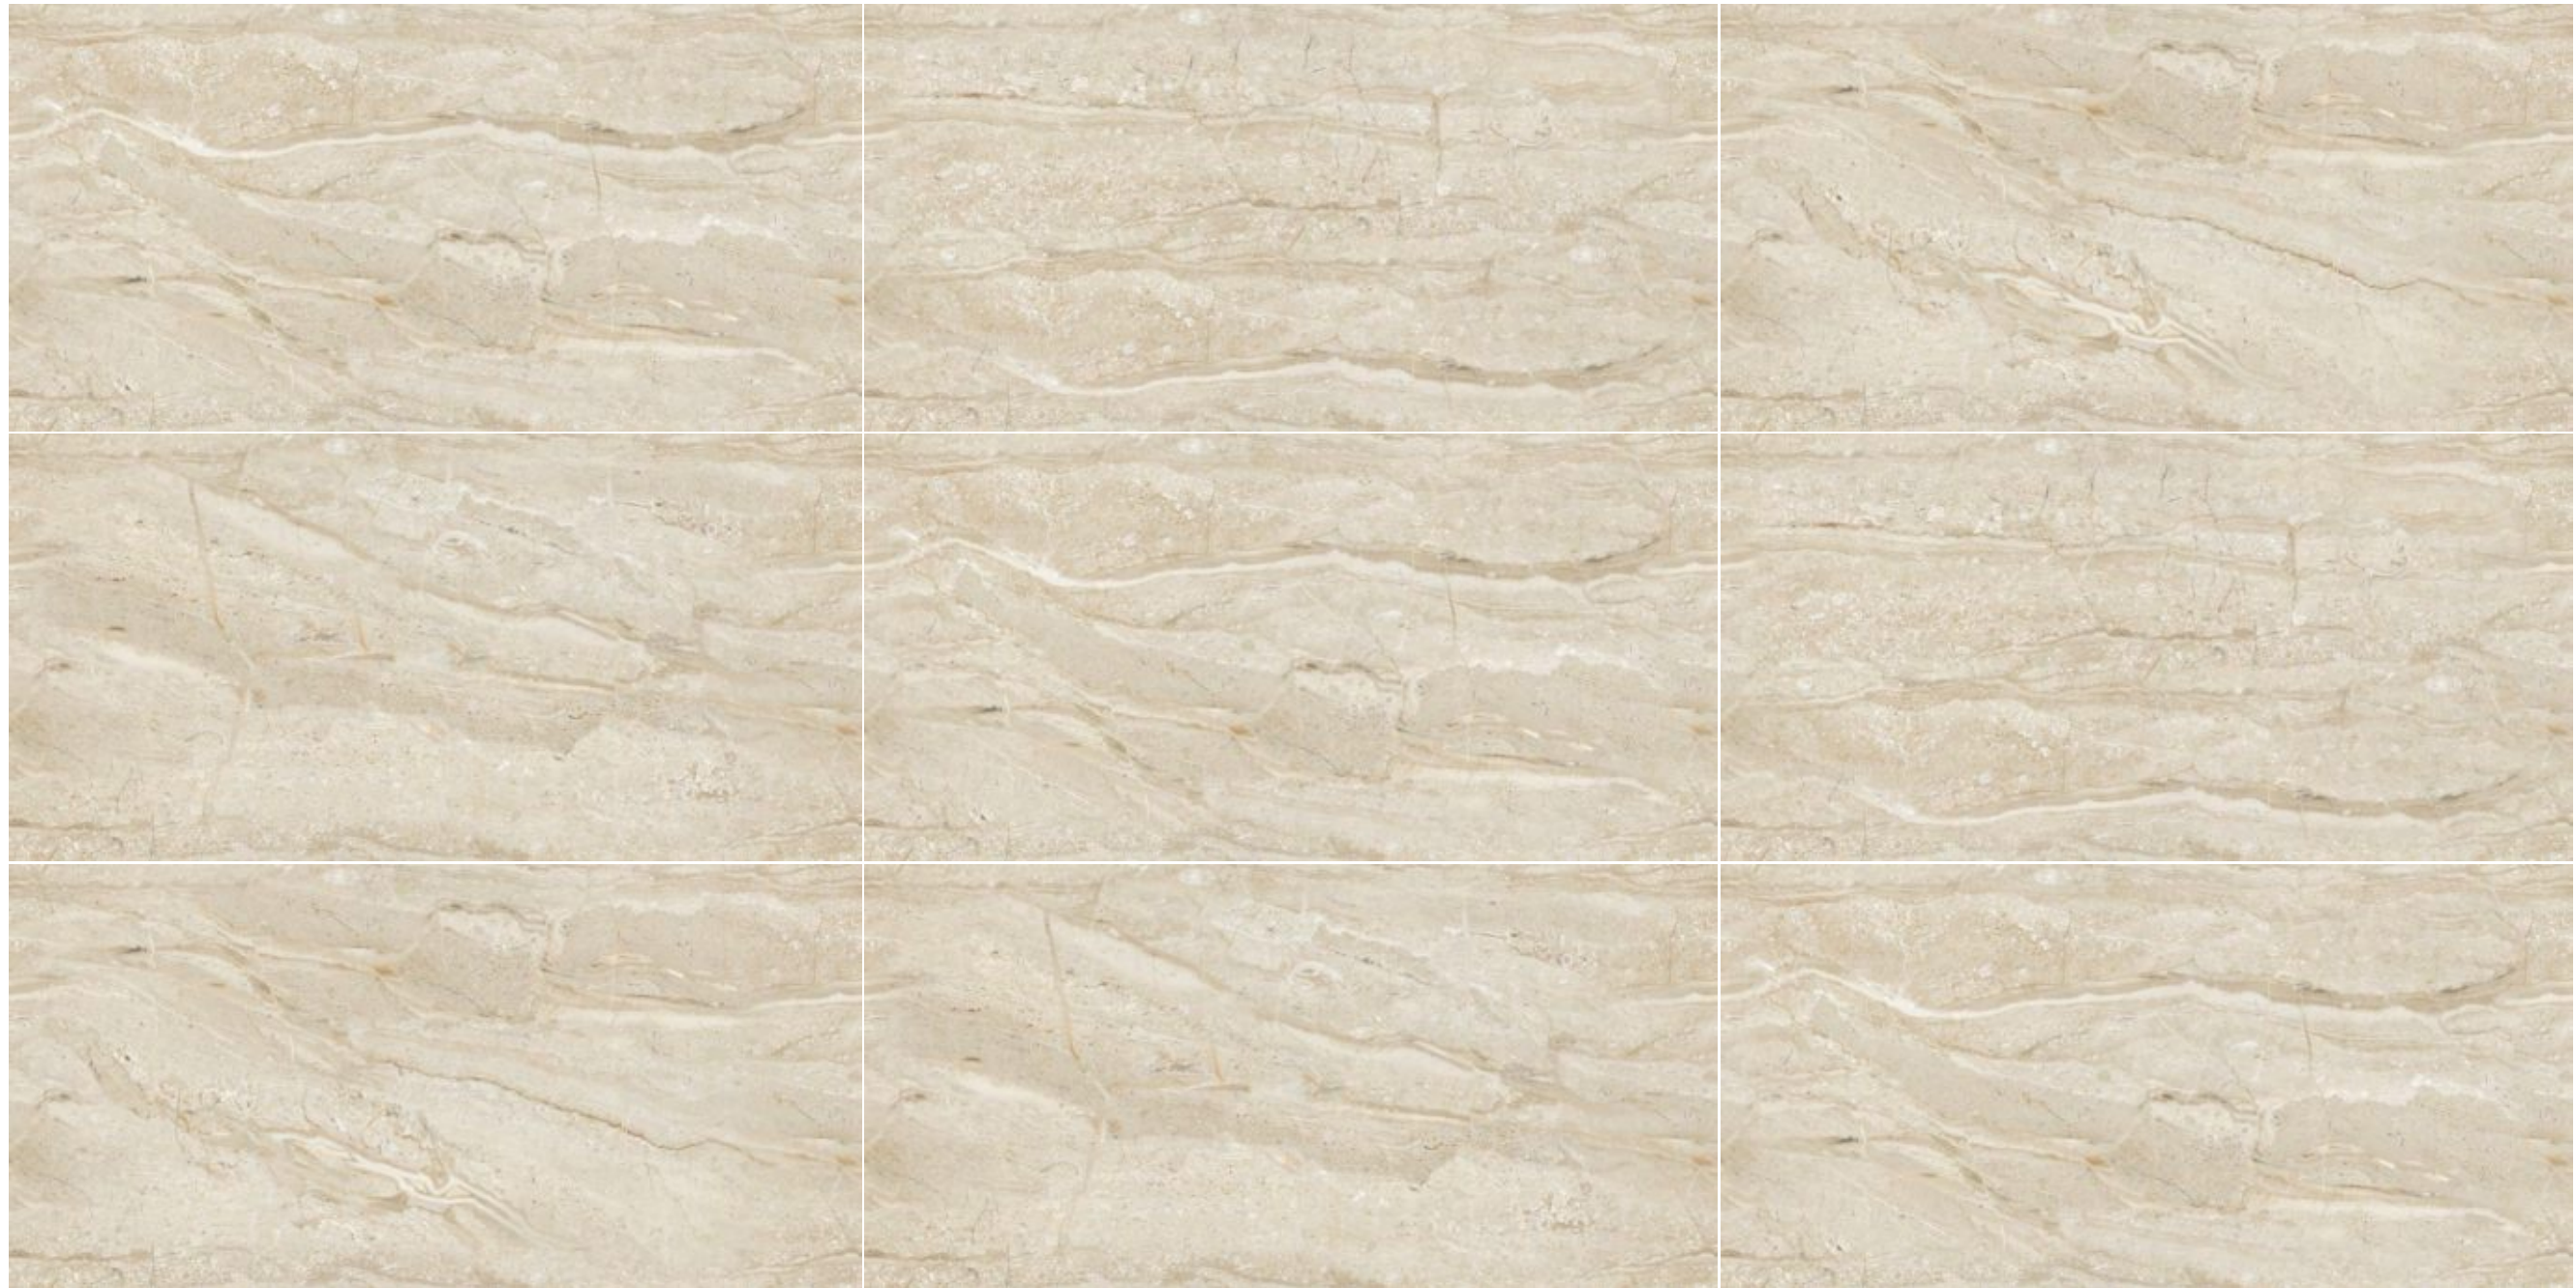

FINISH
GLOSSY

600X1200MM
60X120CM
24X48INCH

▶ 9 MM THICKNESS ◀

endless...
collection

ENDLESS IMPERIAL DYNA GOLD

ENDLESS IMPERIAL DYNA GOLD

**GLAZED
VITRIFIED TILES**

**RANDOMS
6**