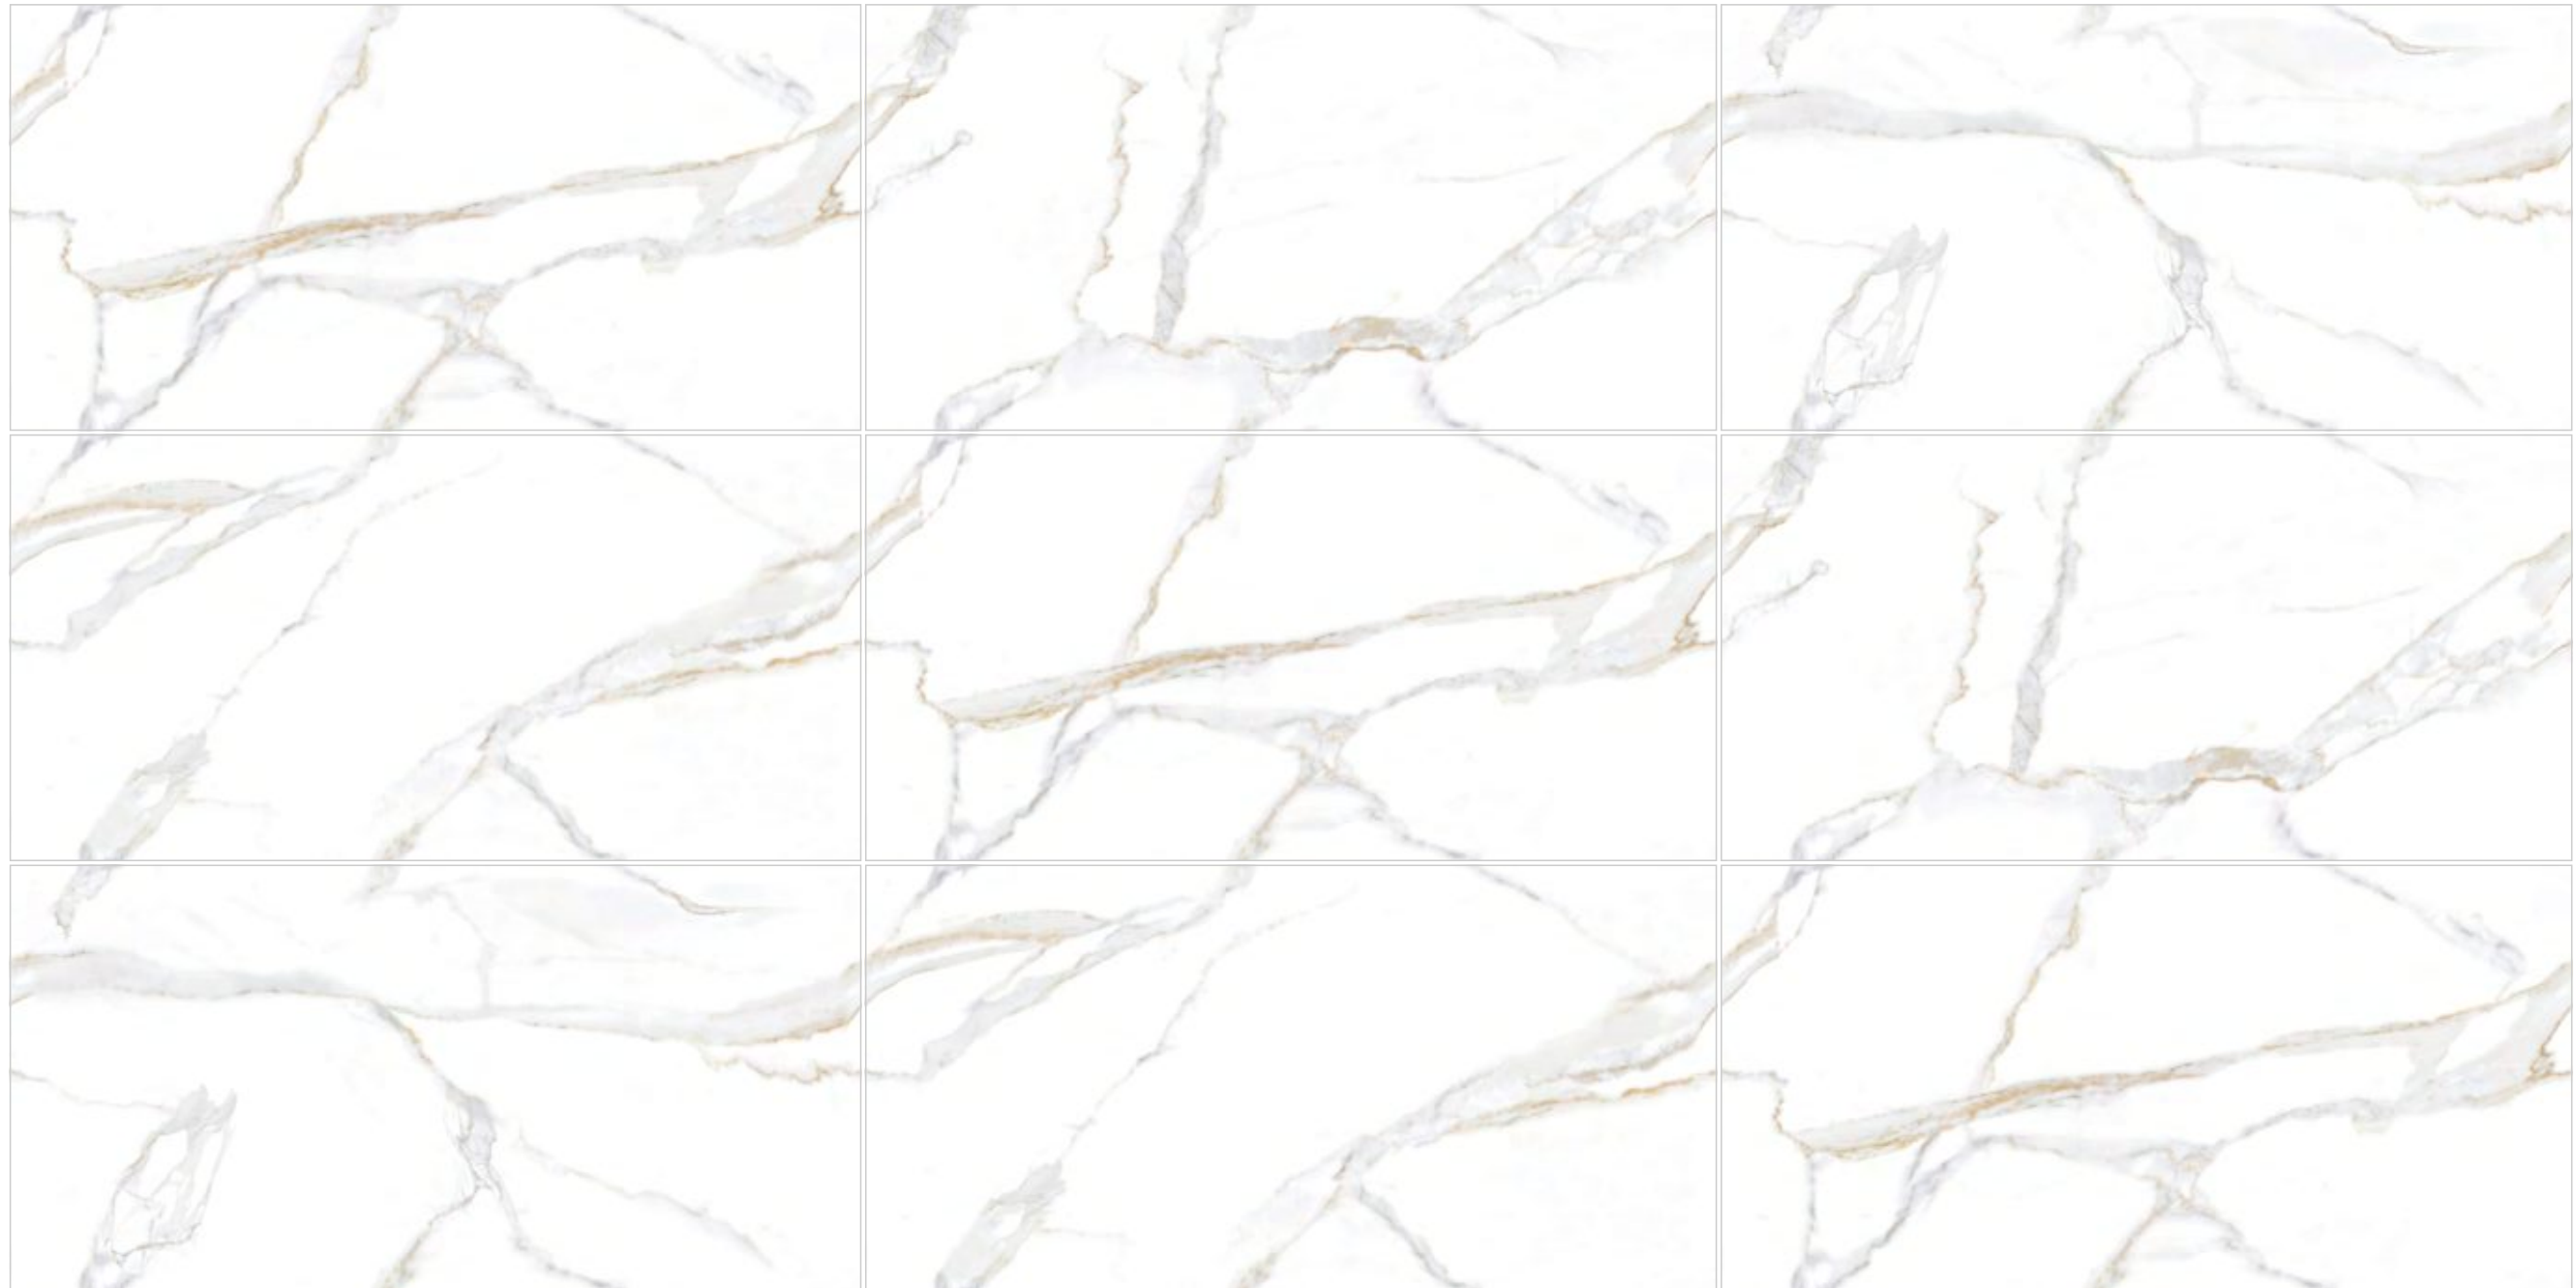

FINISH
GLOSSY

600X1200MM
60X120CM
24X48INCH

▶ 9 MM THICKNESS ◀

endless...
collection

ENDLESS STATUARIO ORO

ENDLESS STATUARIO ORO

GLAZED
VITRIFIED TILES

RANDOMS
4