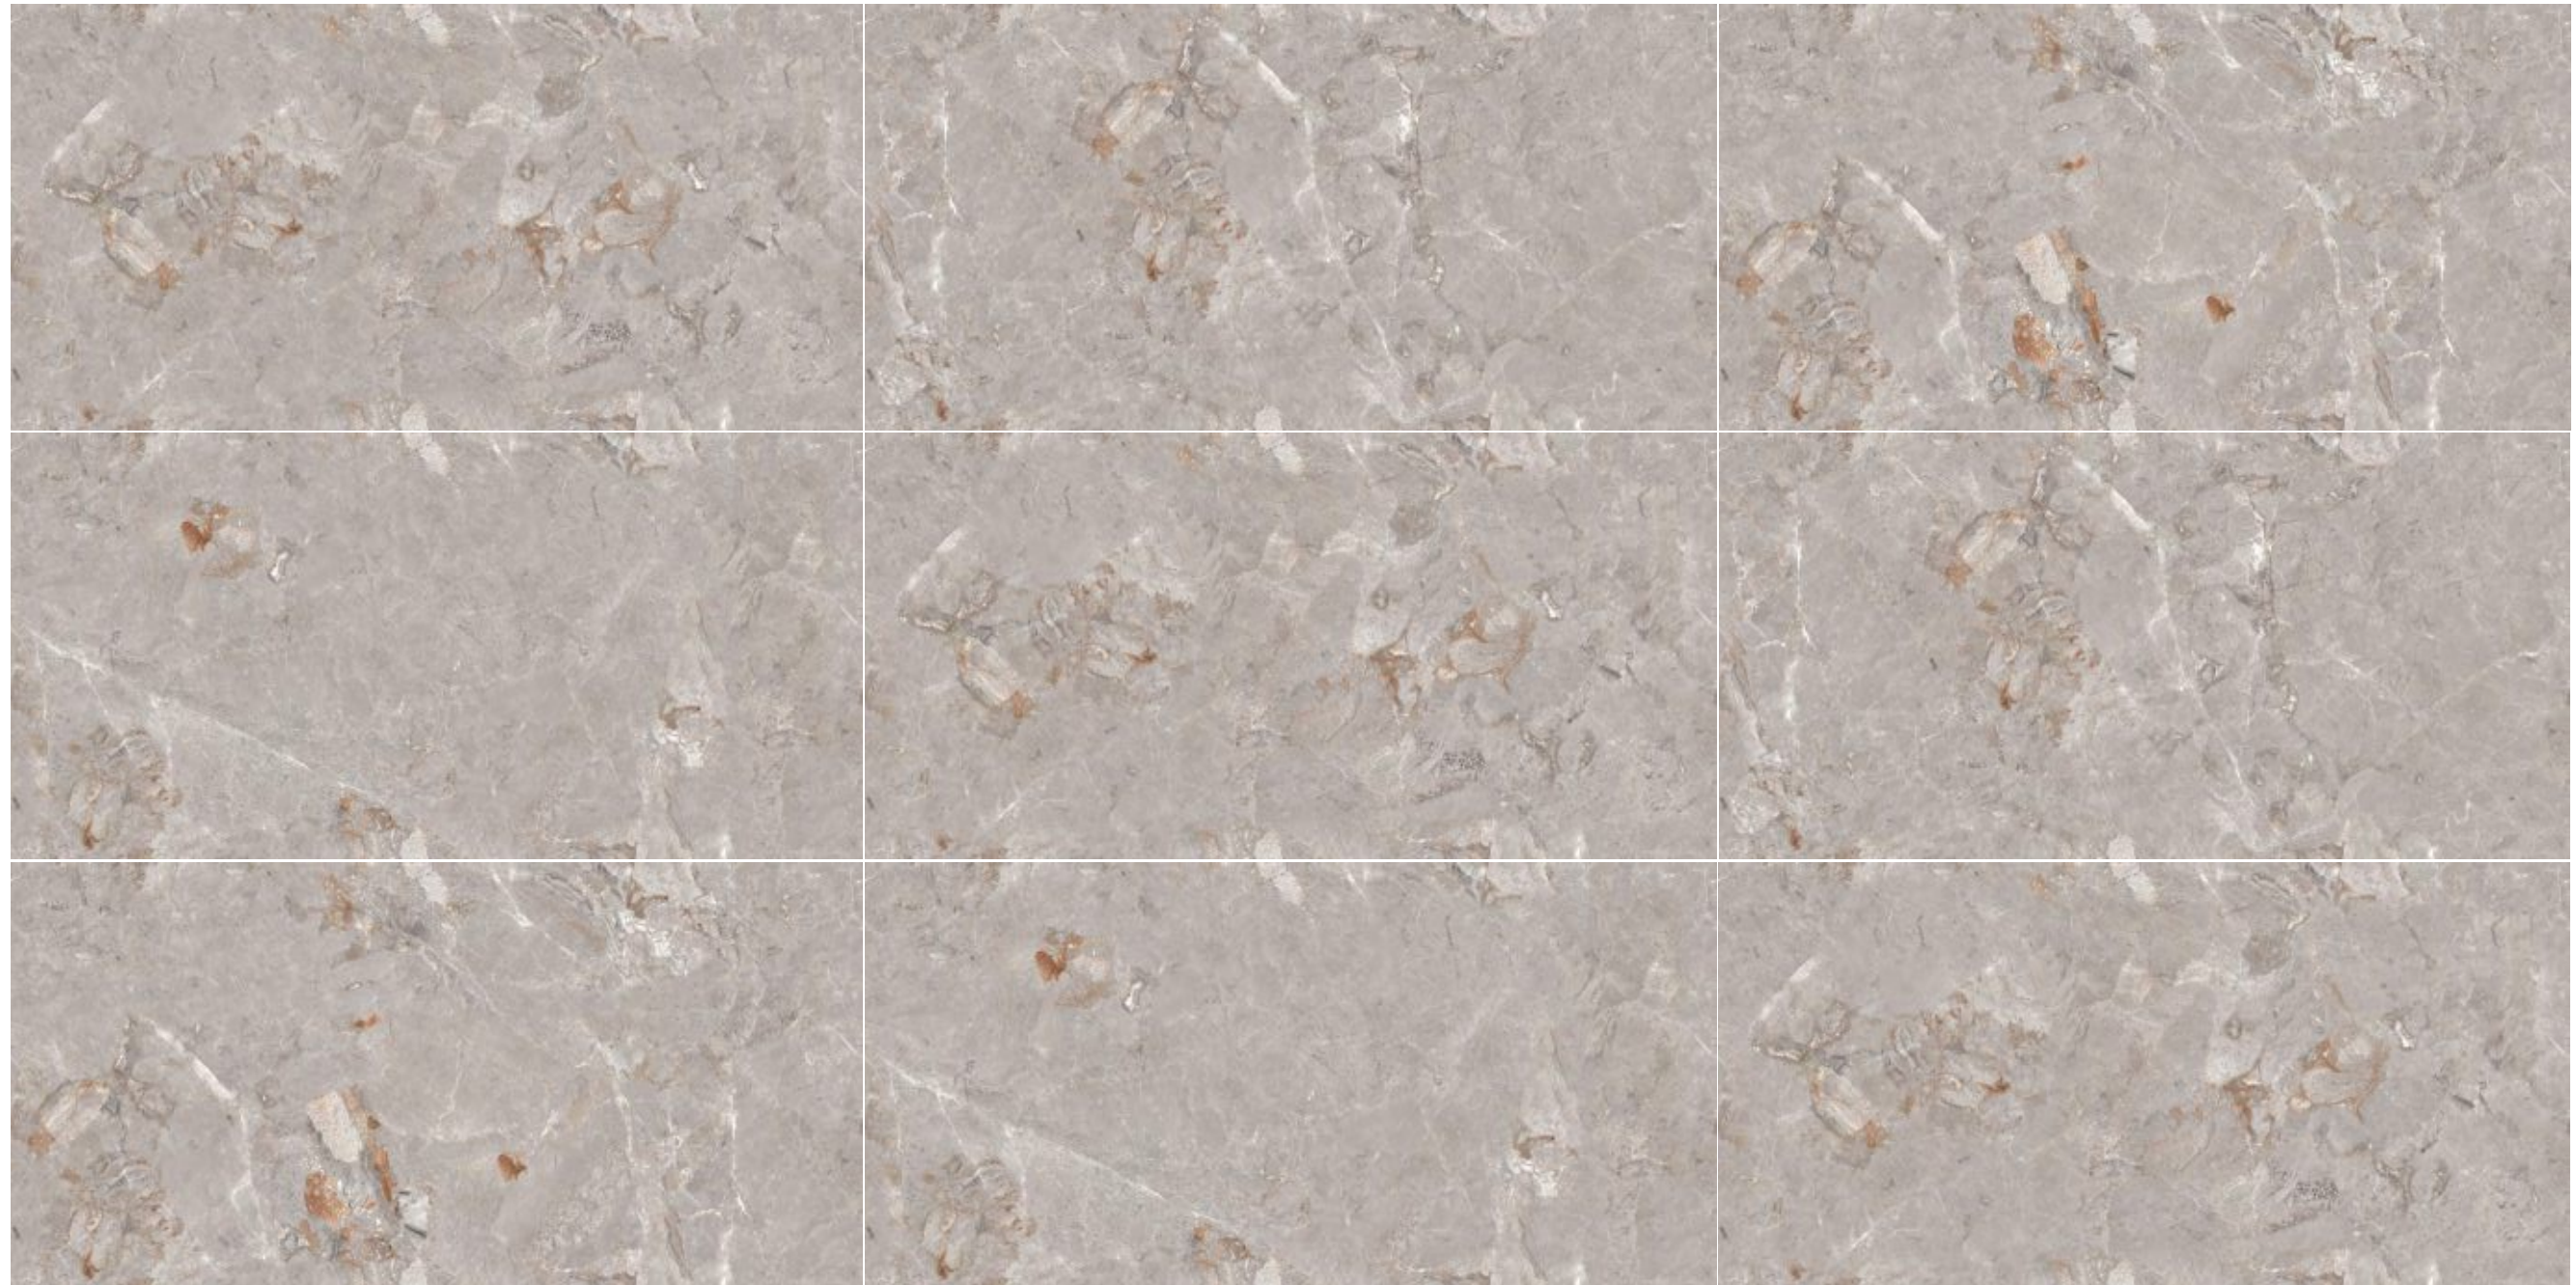

**FINISH
GLOSSY**

**600X1200MM
60X120CM
24X48INCH**

▶ 9 MM THICKNESS ◀

endless...
collection

ENDLESS NEXUS GREY

ENDLESS NEXUS GREY

**GLAZED
VITRIFIED TILES**

**RANDOMS
4**