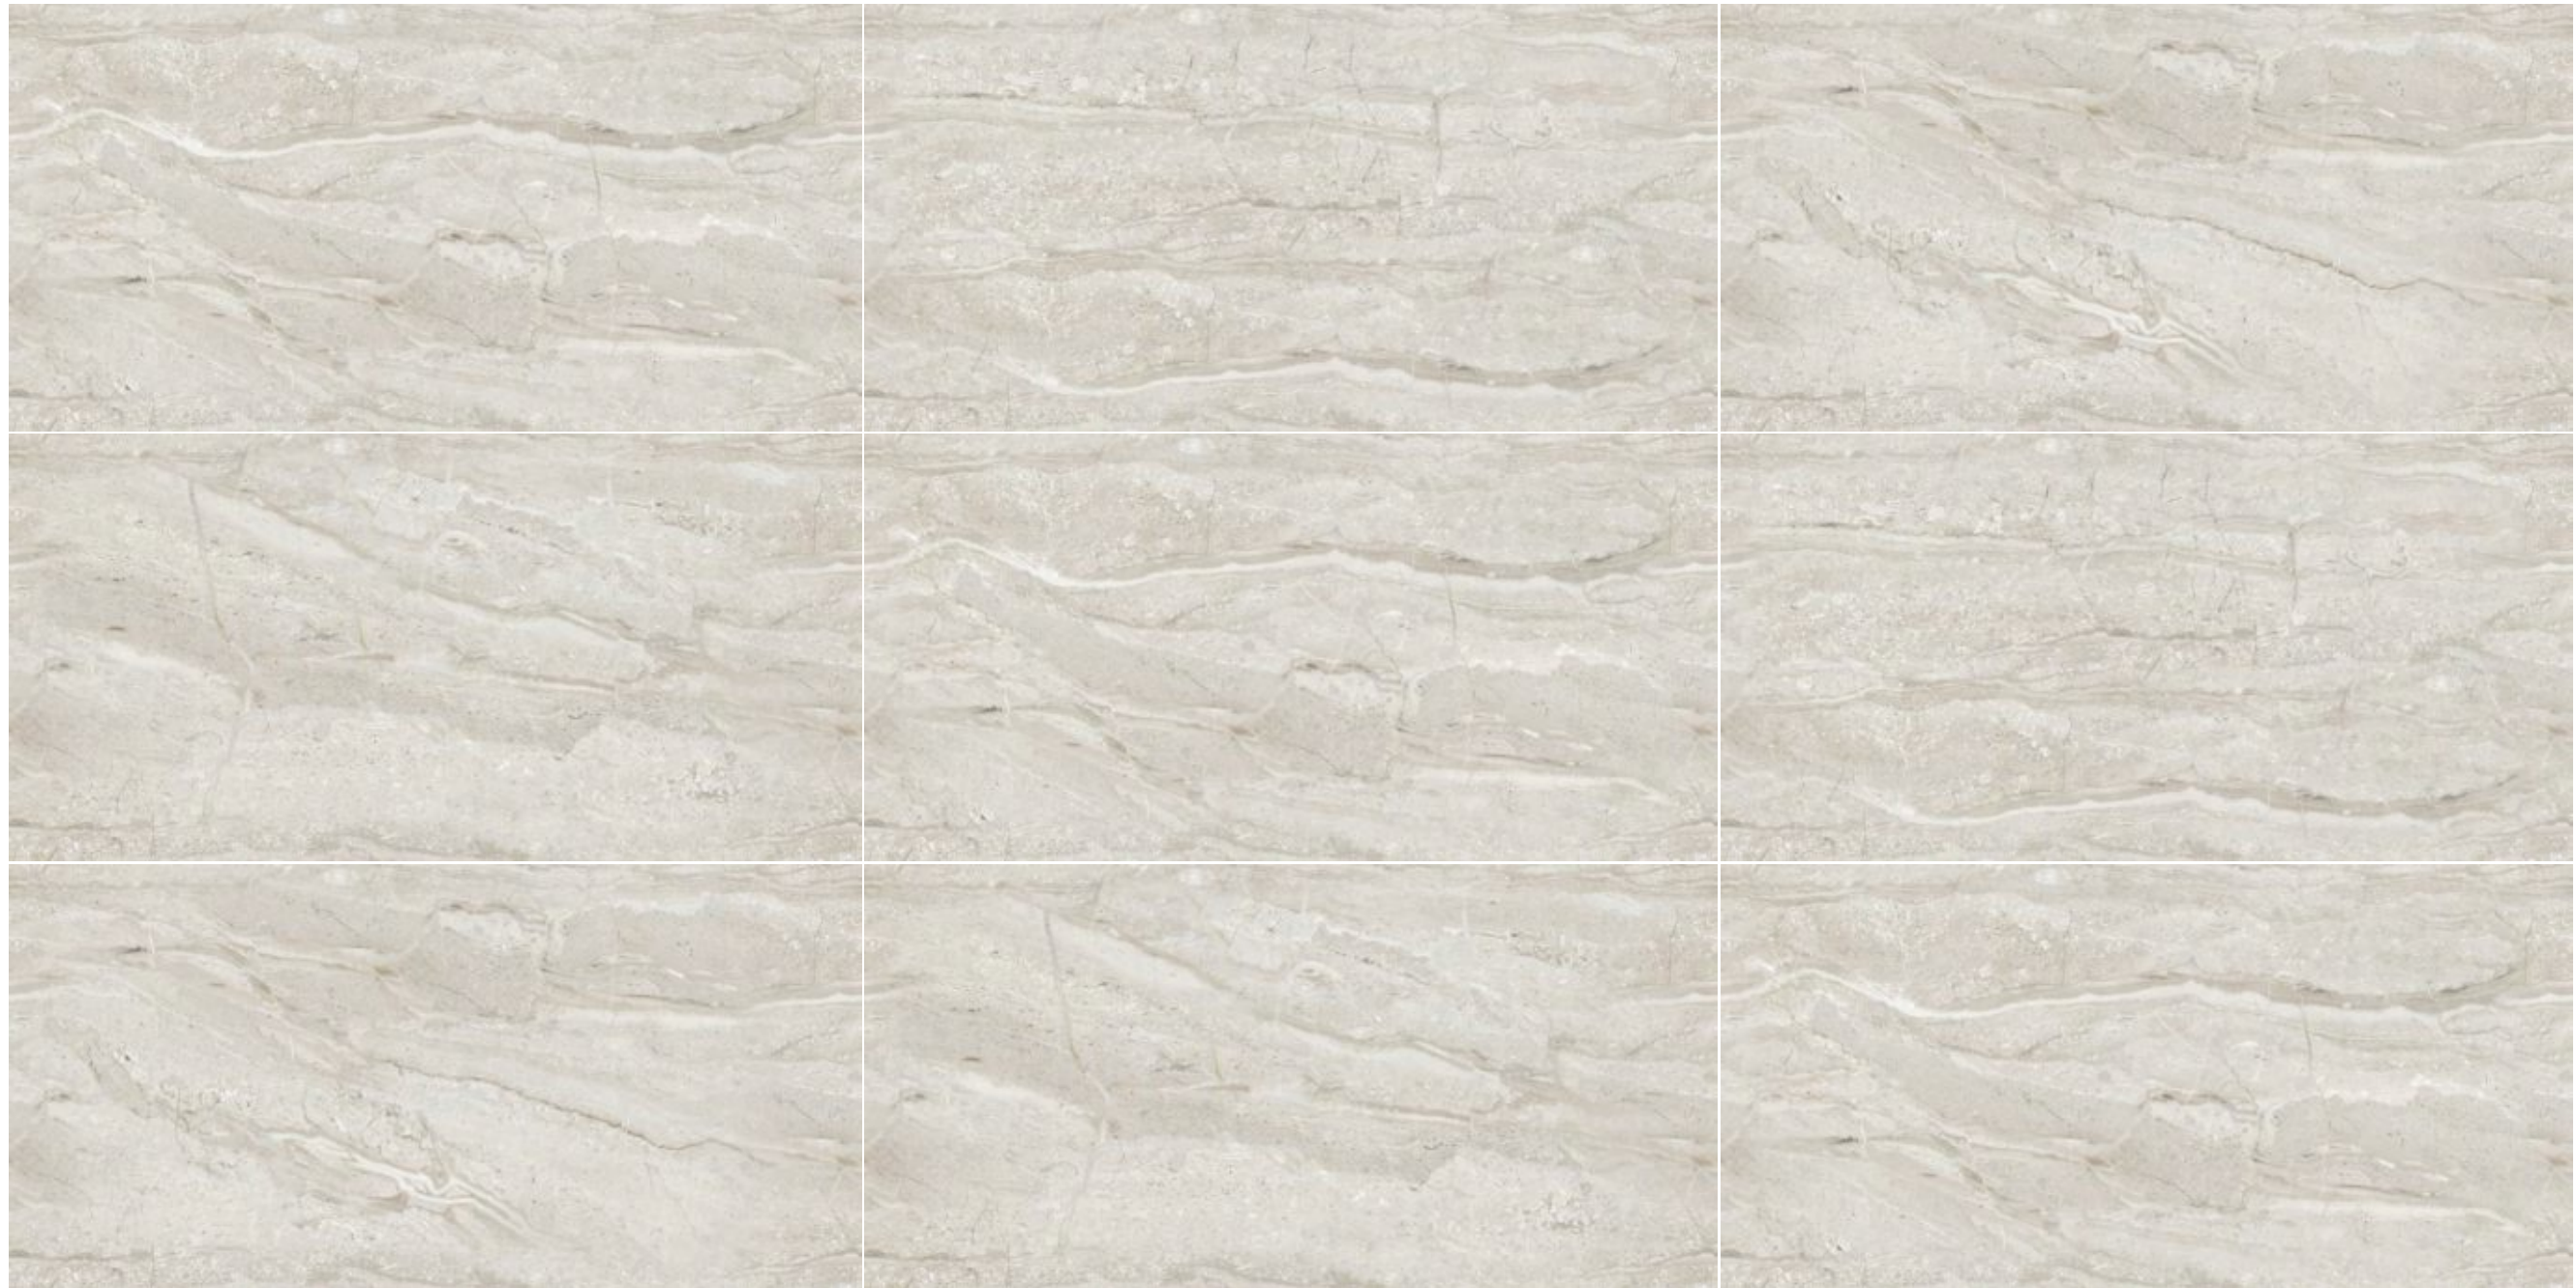

**FINISH
GLOSSY**

**600X1200MM
60X120CM
24X48INCH**

▶ 9 MM THICKNESS ◀

endless...
collection

ENDLESS IMPERIAL DYNA SILVER

ENDLESS IMPERIAL DYNA SILVER

GLAZED
VITRIFIED TILES

RANDOMS
6