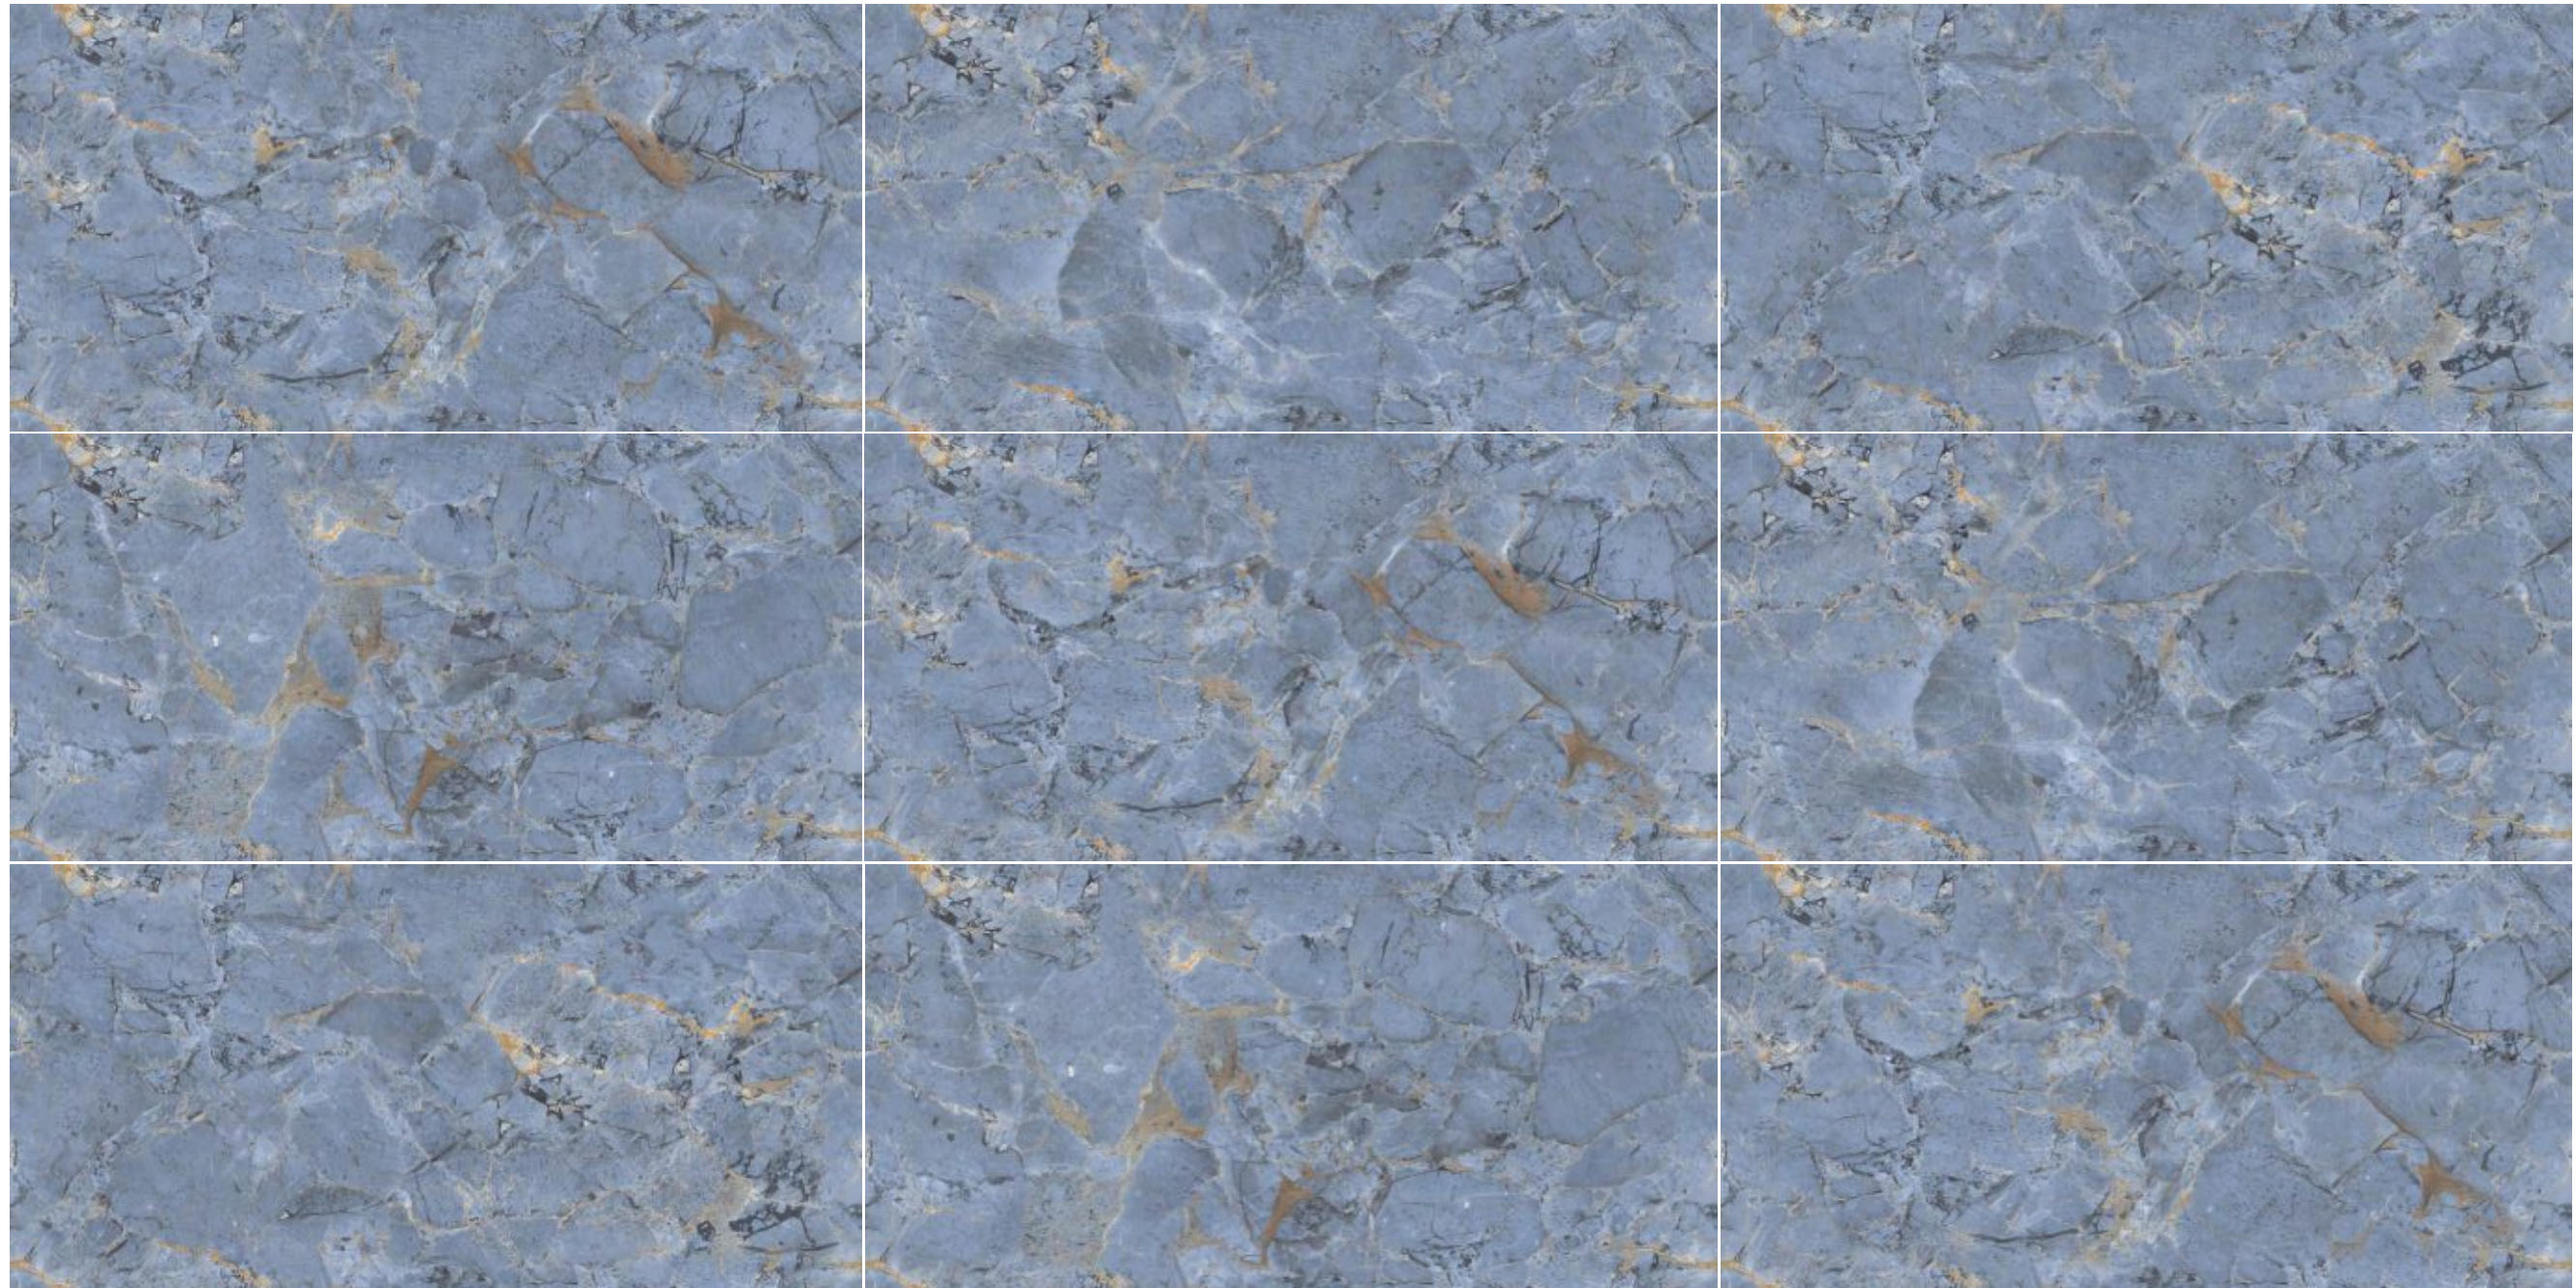

**FINISH
GLOSSY**

**600X1200MM
60X120CM
24X48INCH**

▶ 9 MM THICKNESS ◀

endless...
collection

ENDLESS PLAZMA AZUL

ENDLESS PLAZMA AZUL

**GLAZED
VITRIFIED TILES**

**RANDOMS
4**