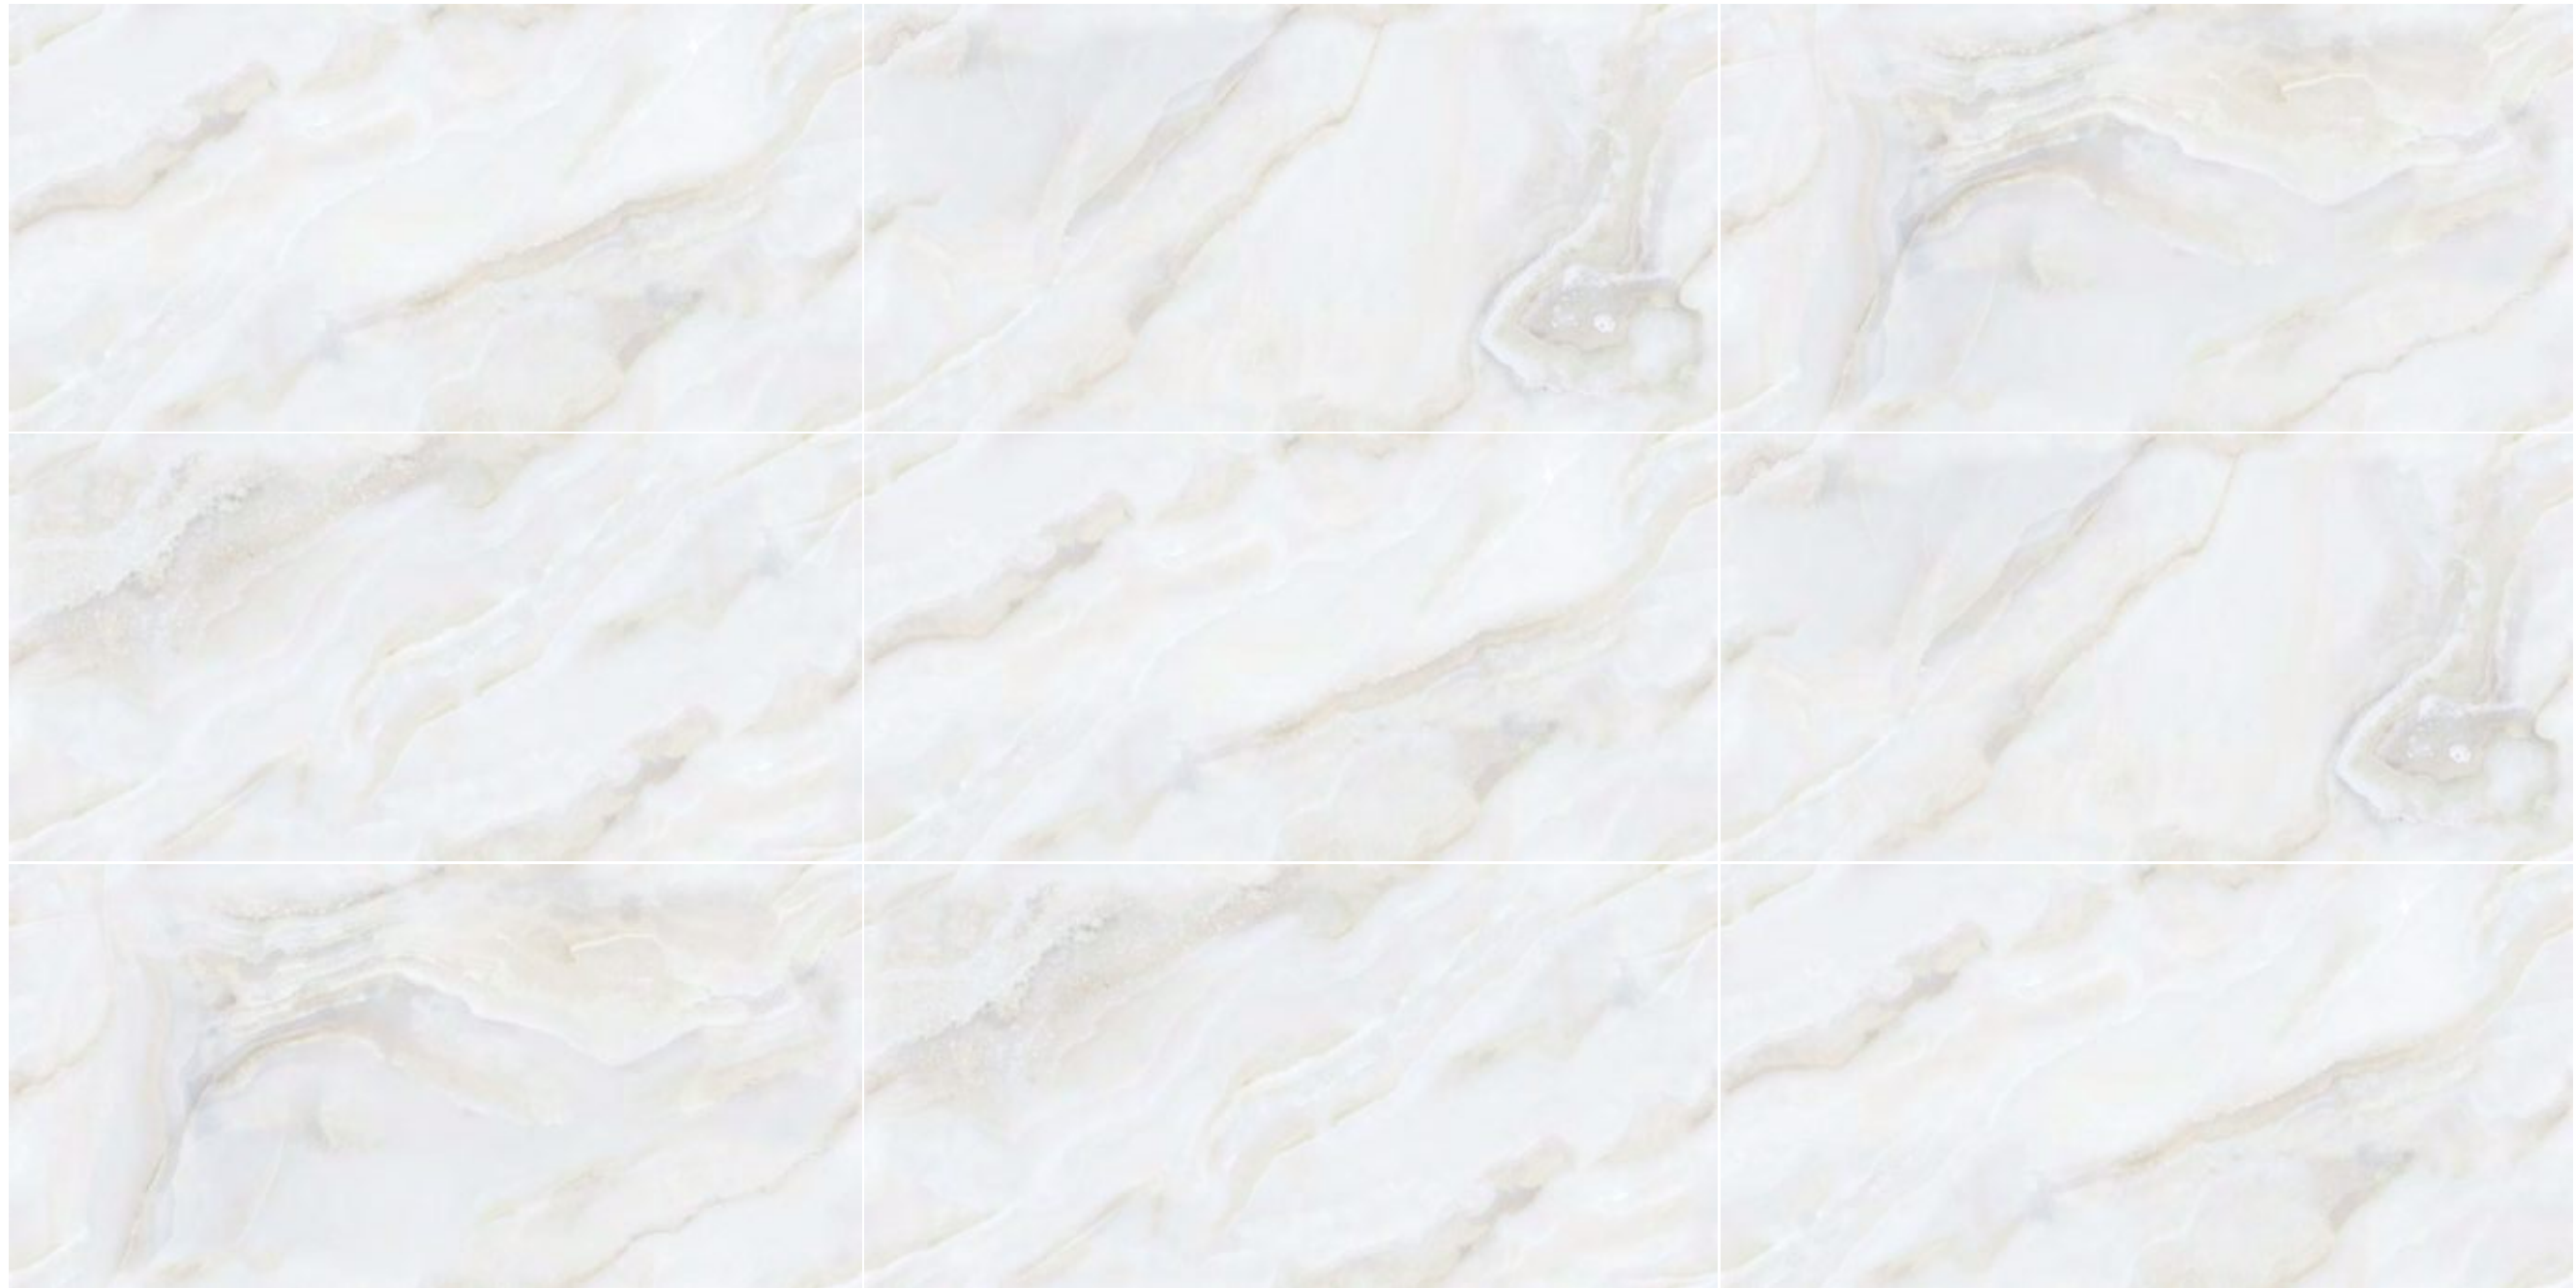

**FINISH
GLOSSY**

**600X1200MM
60X120CM
24X48INCH**

▶ 9 MM THICKNESS ◀

endless...
collection

ENDLESS ONICE OCEAN BIANCO

ENDLESS ONICE OCEAN BIANCO

GLAZED
VITRIFIED TILES

RANDOMS
4