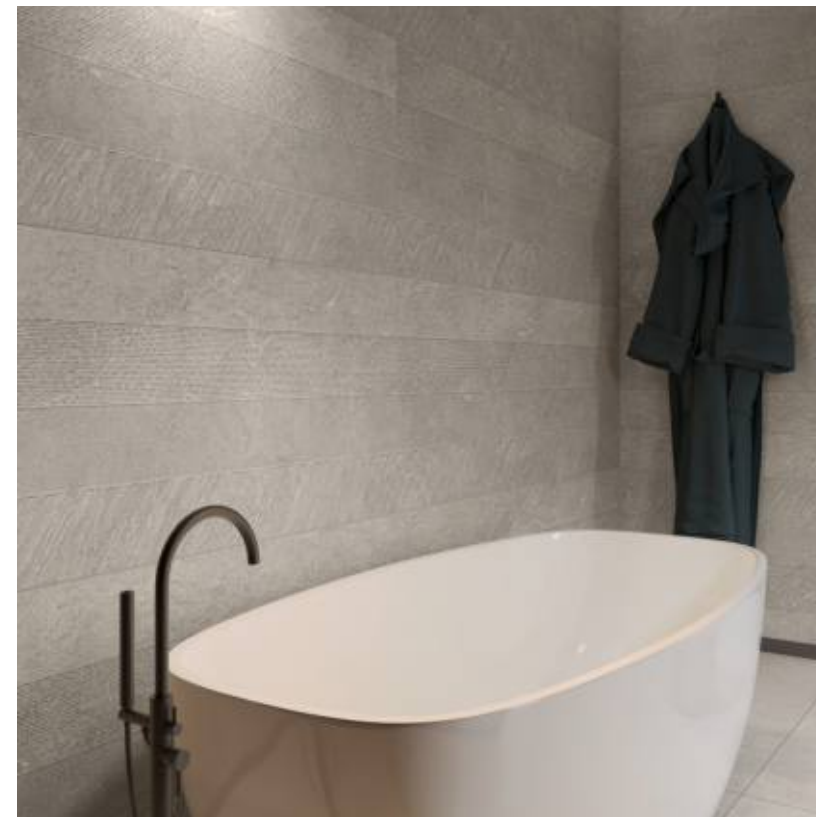

600x1200mm, **Matt** surface, **9mm** Thickness, **09** Random

STATUARIO MATT

LINER
PUNCH

FRESCO GRIGIO

FRESCO GRIGIO LINER

FRESCO GRIGIO

600x1200mm, **Matt** surface, **9mm** Thickness, **10** Random

LINER
PUNCH