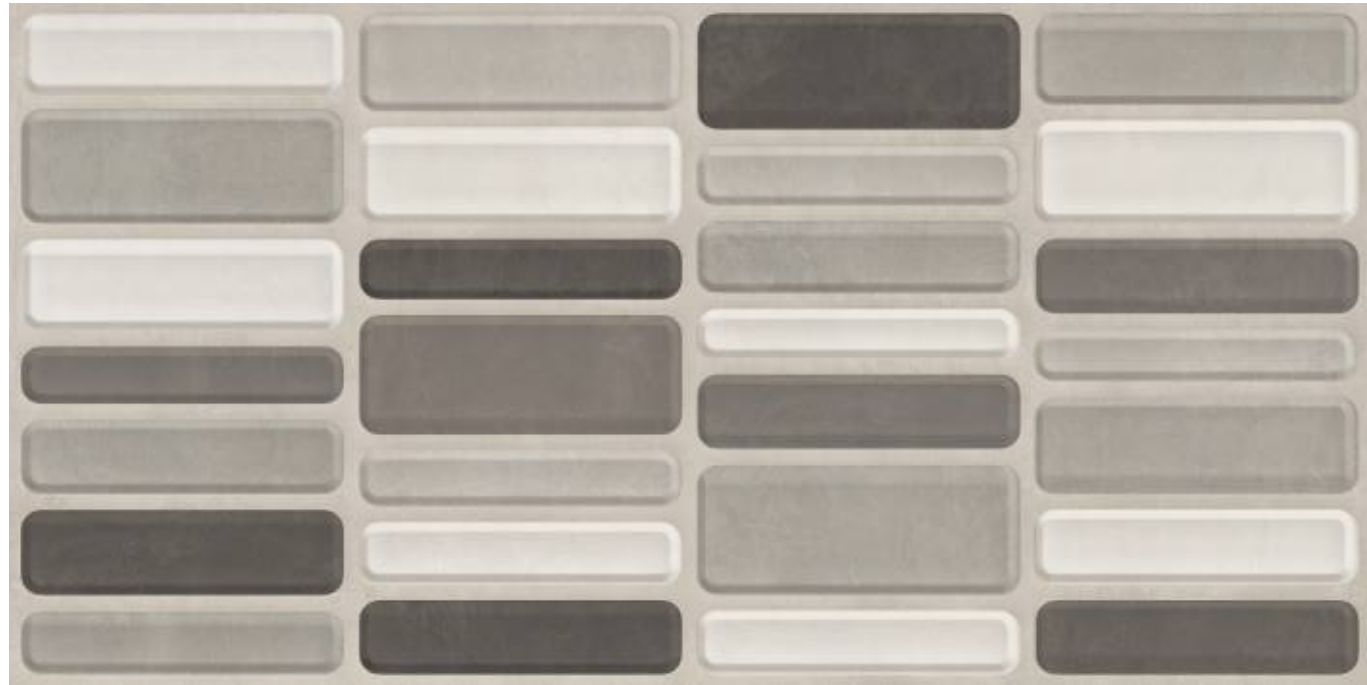

PORTLAND CALIZA ELIPS