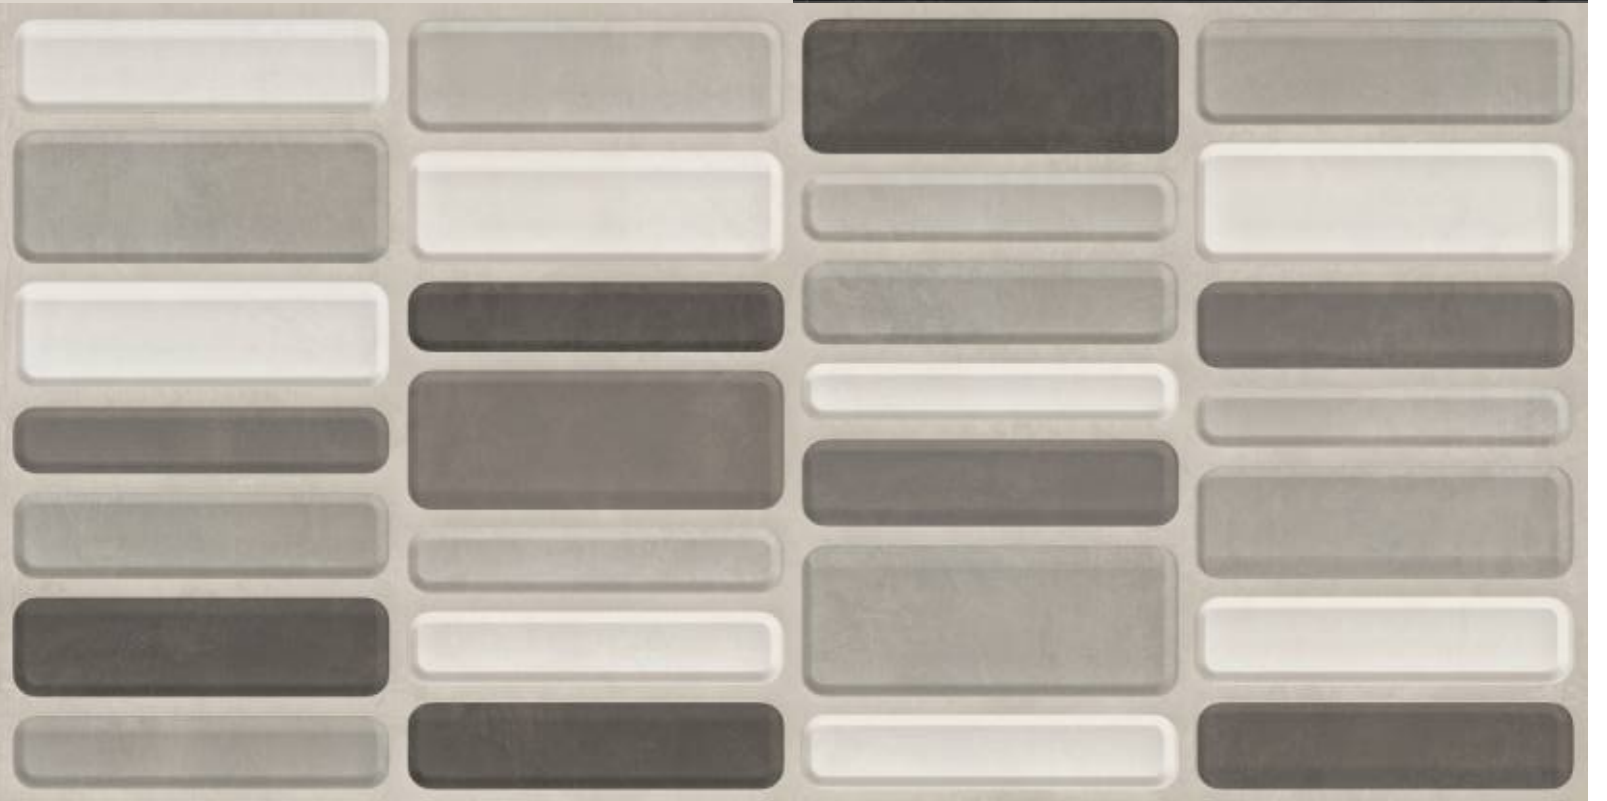

ERAMOSA BEIGE

EMOTION

PUNCH SERIES

ELIPSE PUNCH

Human behaviour is conditioned by the desire to love. We love our families, those close to us, but we also love nature for everything it gives us while asking for nothing in return. Let's take care of the nature that inspires us and inspires our collections.

600x1200MM