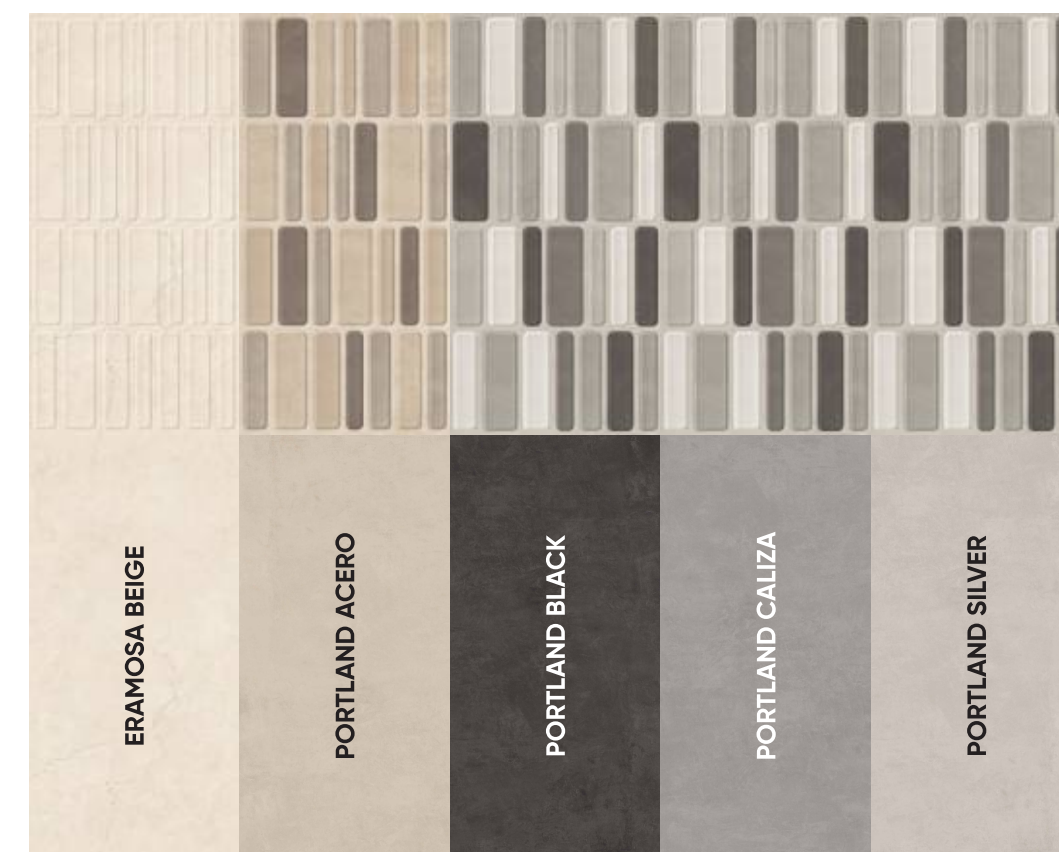

EMOTION

MAKE THE DIFFERENCE

Extraordinary surfaces inspired by marble and stone are placed harmoniously together; exciting combinations of materials are paired with a palette of hues in gloss and matt finishes. Marvel Stone allows you to create areas where the elegance of prestigious surfaces inspired by marble is re-interpreted in a contemporary key by introducing the Minimalistic simplicity look of stone.

LINER PUNCH

ELIPSE PUNCH

IMAGINATION

PUNCH SERIES

LINER PUNCH

Security is a basic human need. Beige adopts the firm hold of roots clinging to the earth to provide a sense of balance, stability, of living serenely, in harmony, treading on firm ground.