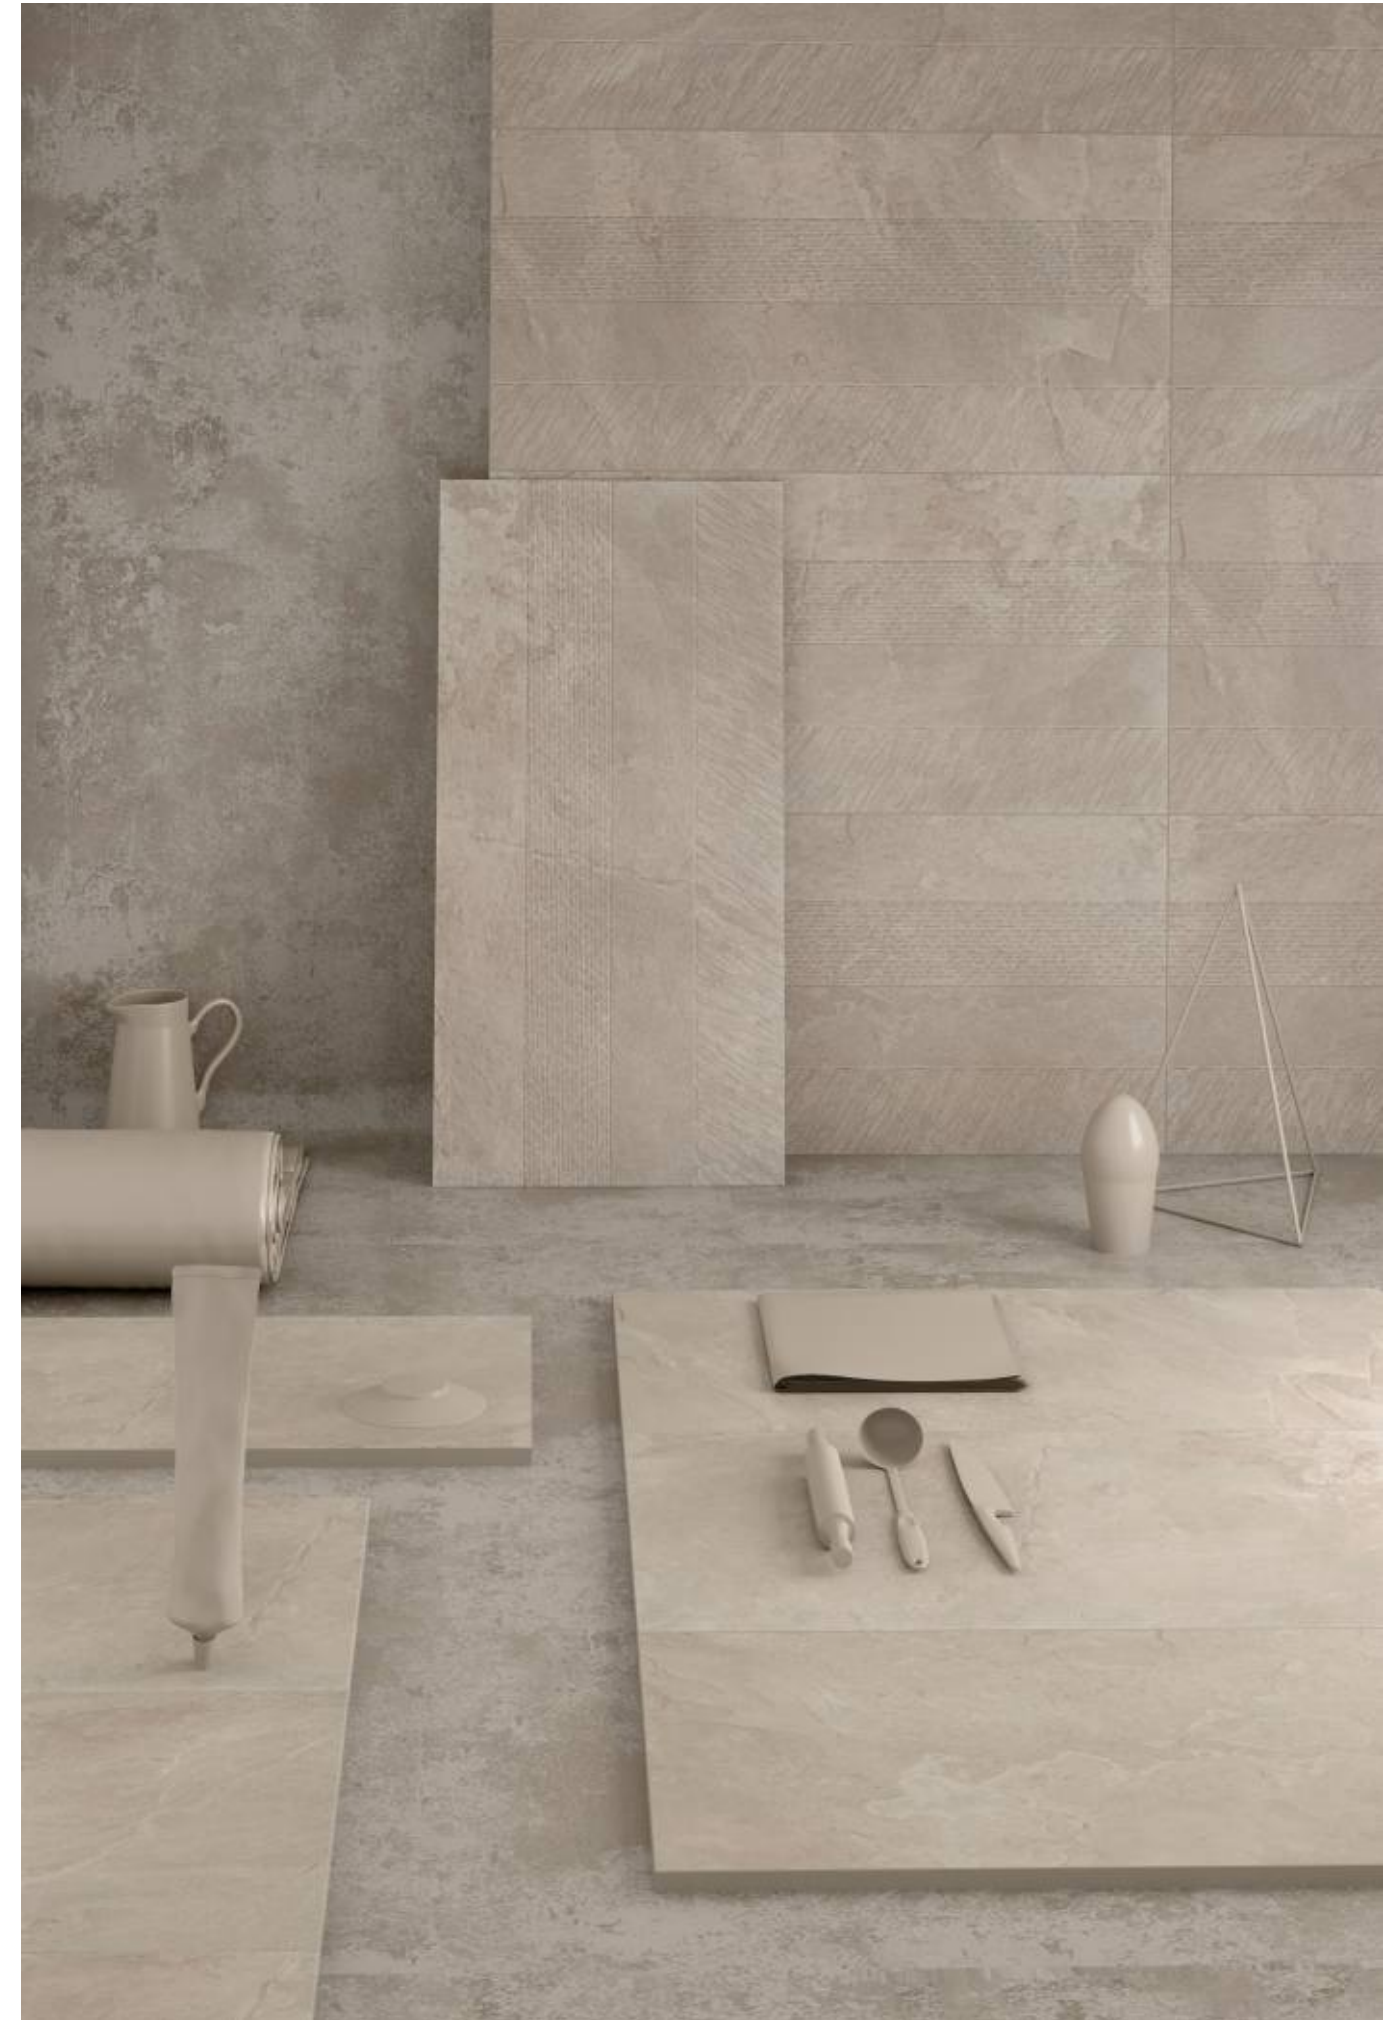

COLLECTION 24/25

BRIDH
ceramica

PUNCH
SERIES

600X1200MM

IMAGINATION

ARCHITECTURAL SCENERY

The combination of exciting elegant marble and Matt surfaces inspires new sceneries of contemporary luxury. Interior and exterior spaces in commercial and home settings featuring a natural elegance and sophisticated personality. Unusual blends of differently inspired materials create environments of outstanding contemporary refinement.