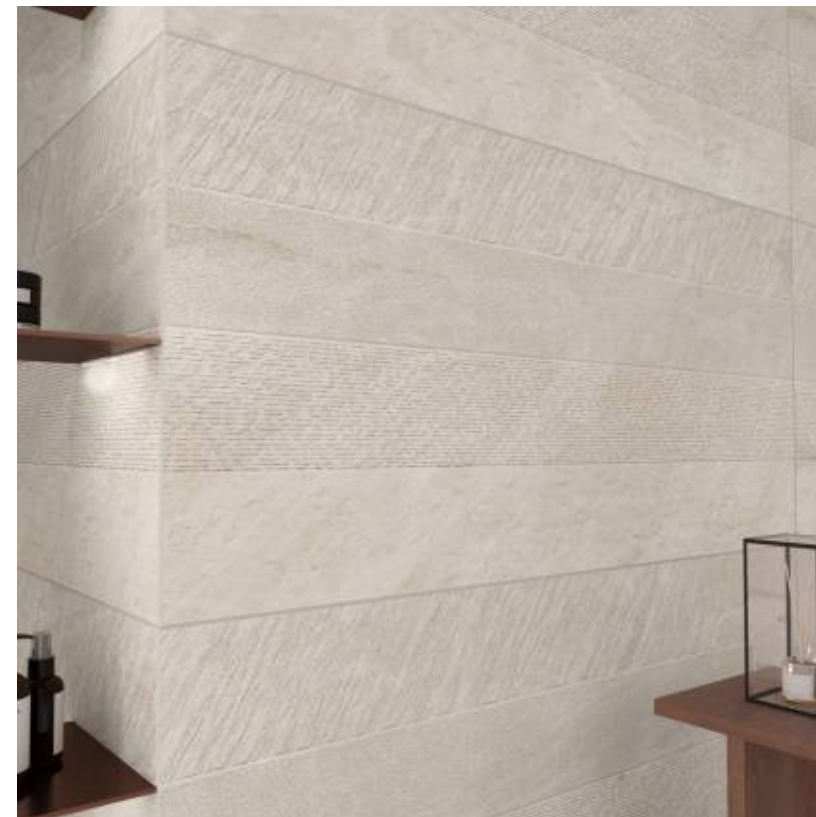

LINER
PUNCH