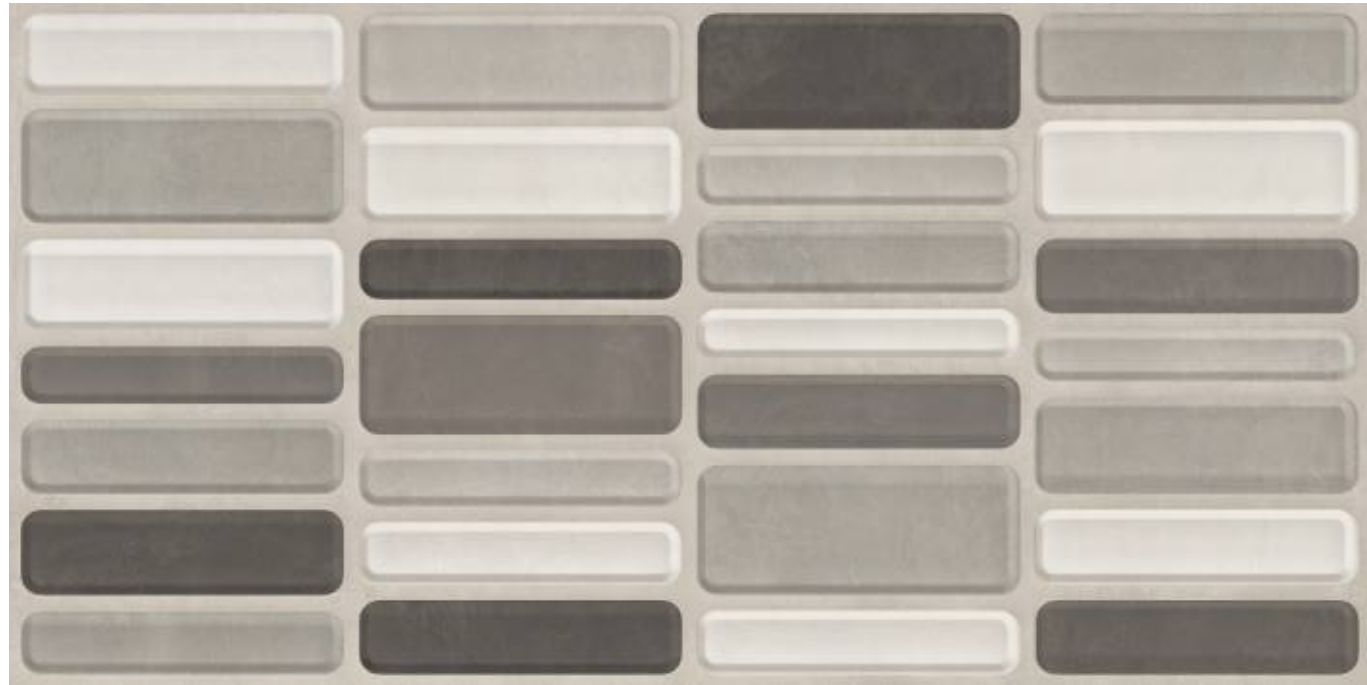

PORTLAND CALIZA

PORTLAND CALIZA ELIPS

PORTLAND CLIZA

600x1200mm, **Matt** surface, **9mm** Thickness, **03** Random

ELIPSE
PUNCH

PORTLAND SILVER

PORTLAND SILVER ELIPS

PORTLAND SILVER