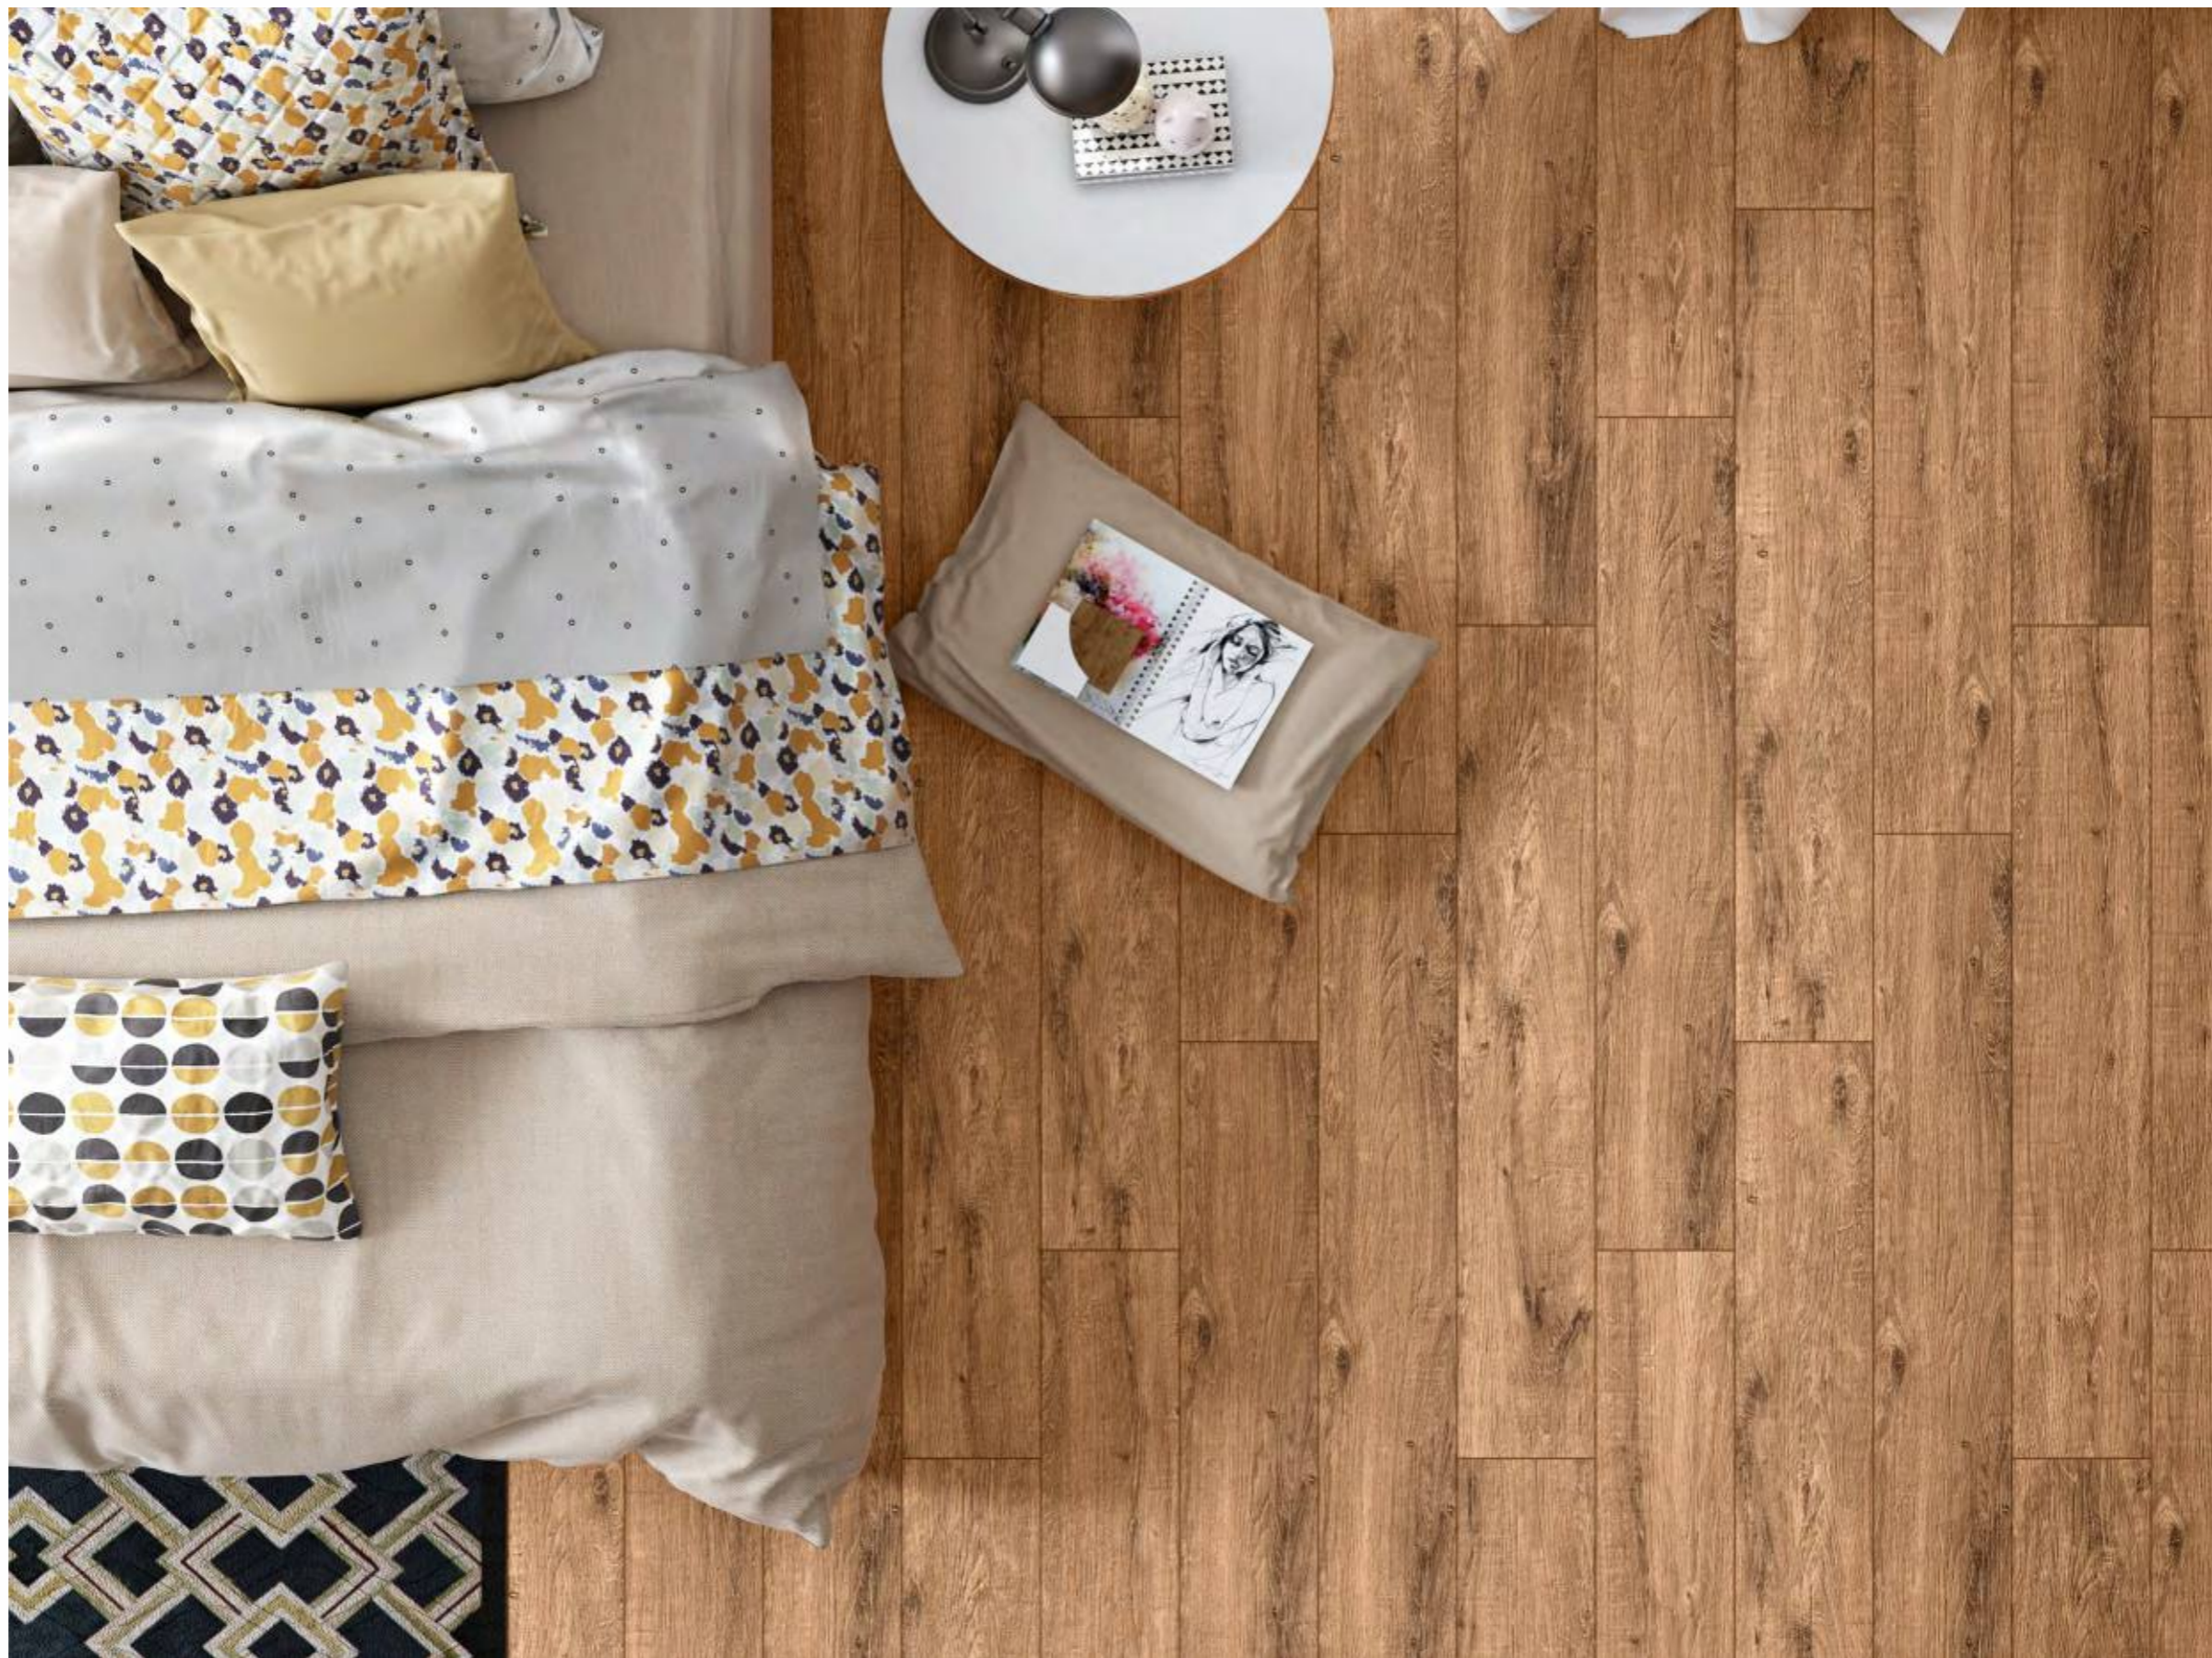

BRICOLA BROWN

LEQNO

Experience the calmness and elegance of nature from the comfort of your own home. Discover the strength, textures, and tones that wood has to offer. The collection of 200x1200mm tiles is everything different you were looking for.