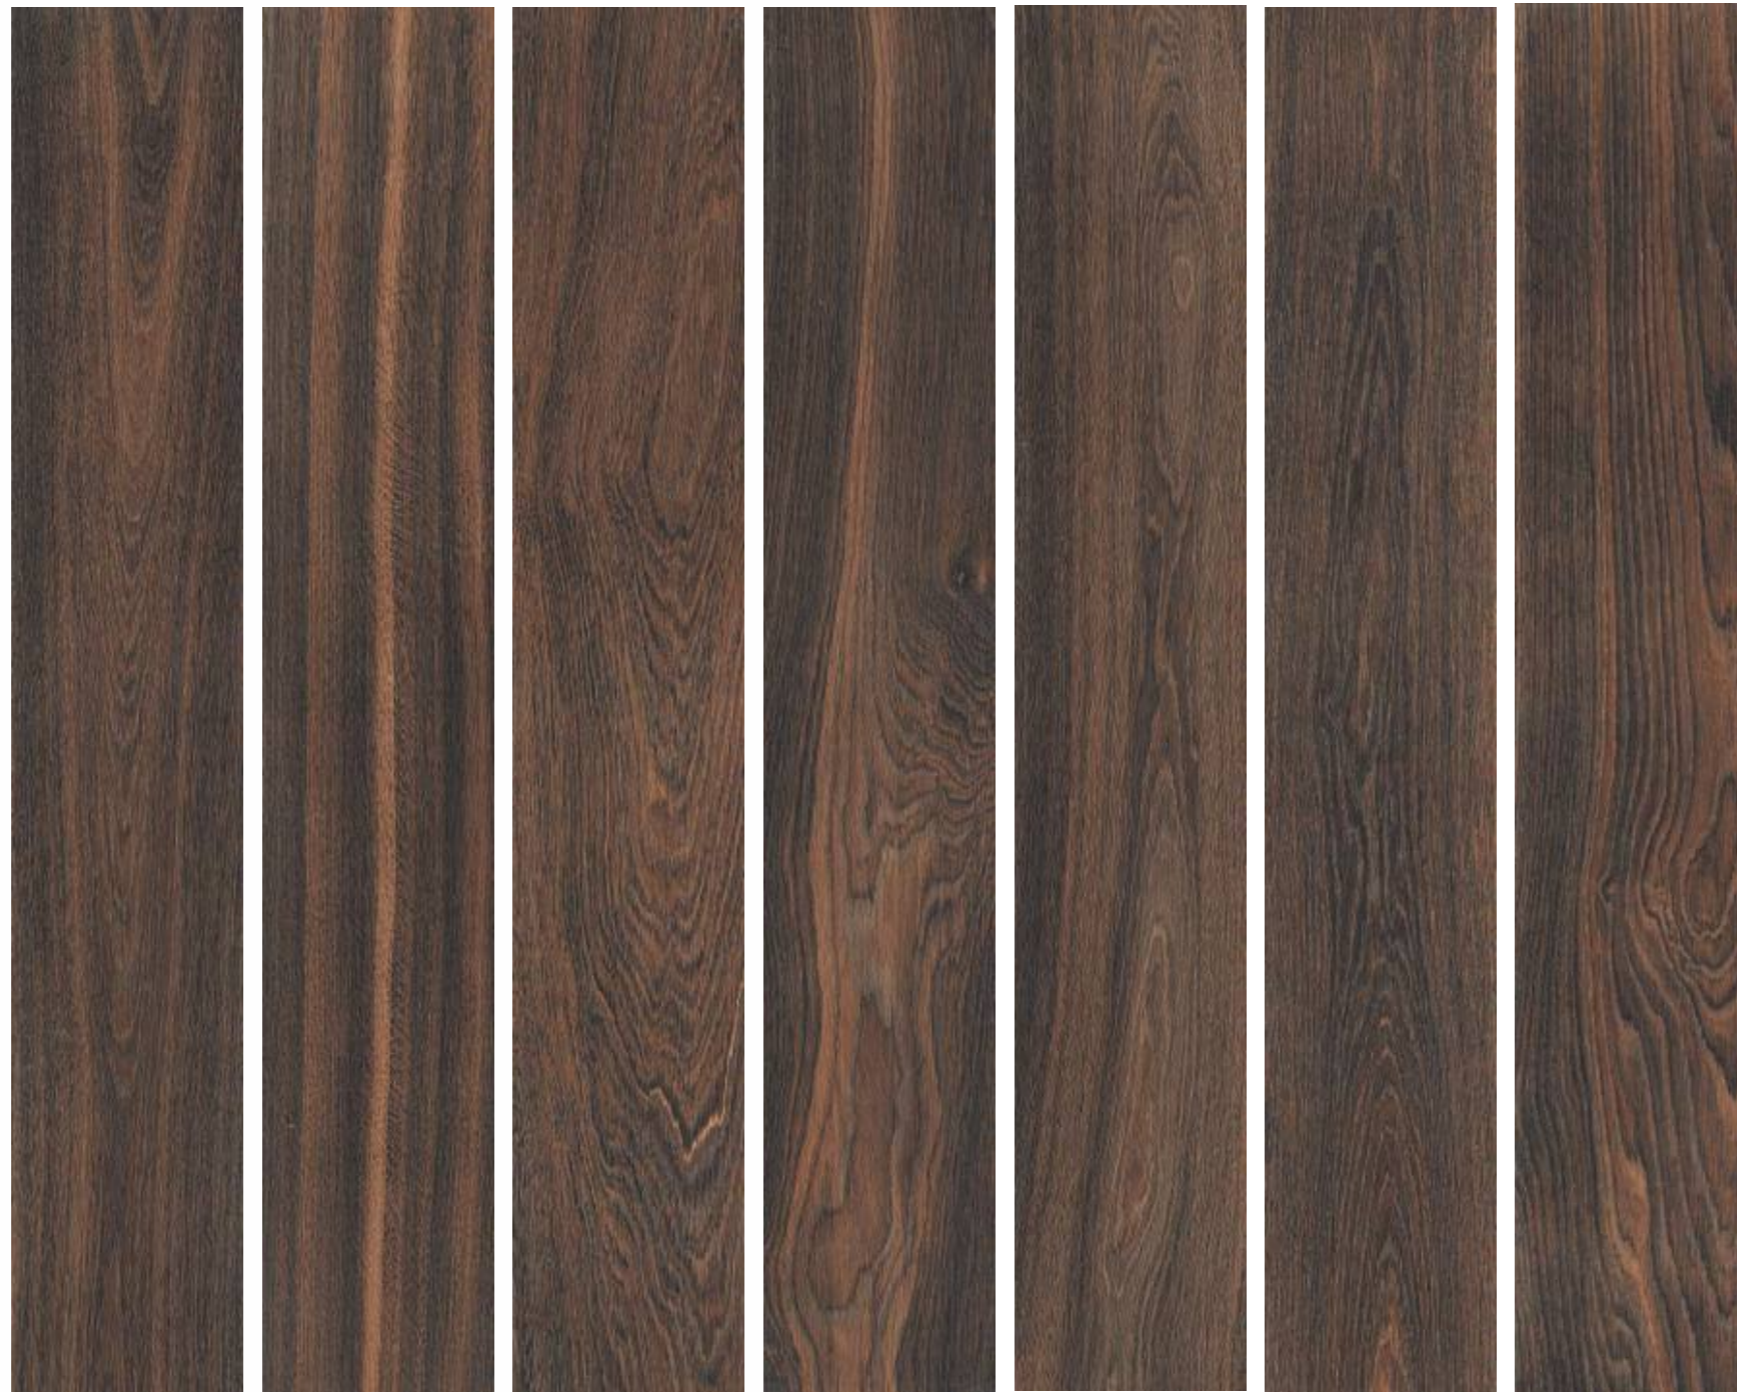

COLORS

2

DAKOTA NATURAL

DAKOTA MAPLE

Hickory

Experience the calmness and elegance of nature from the comfort of your own home. Discover the strength, textures, and tones that wood has to offer. The collection of 200x1200mm tiles is everything different you were looking for.