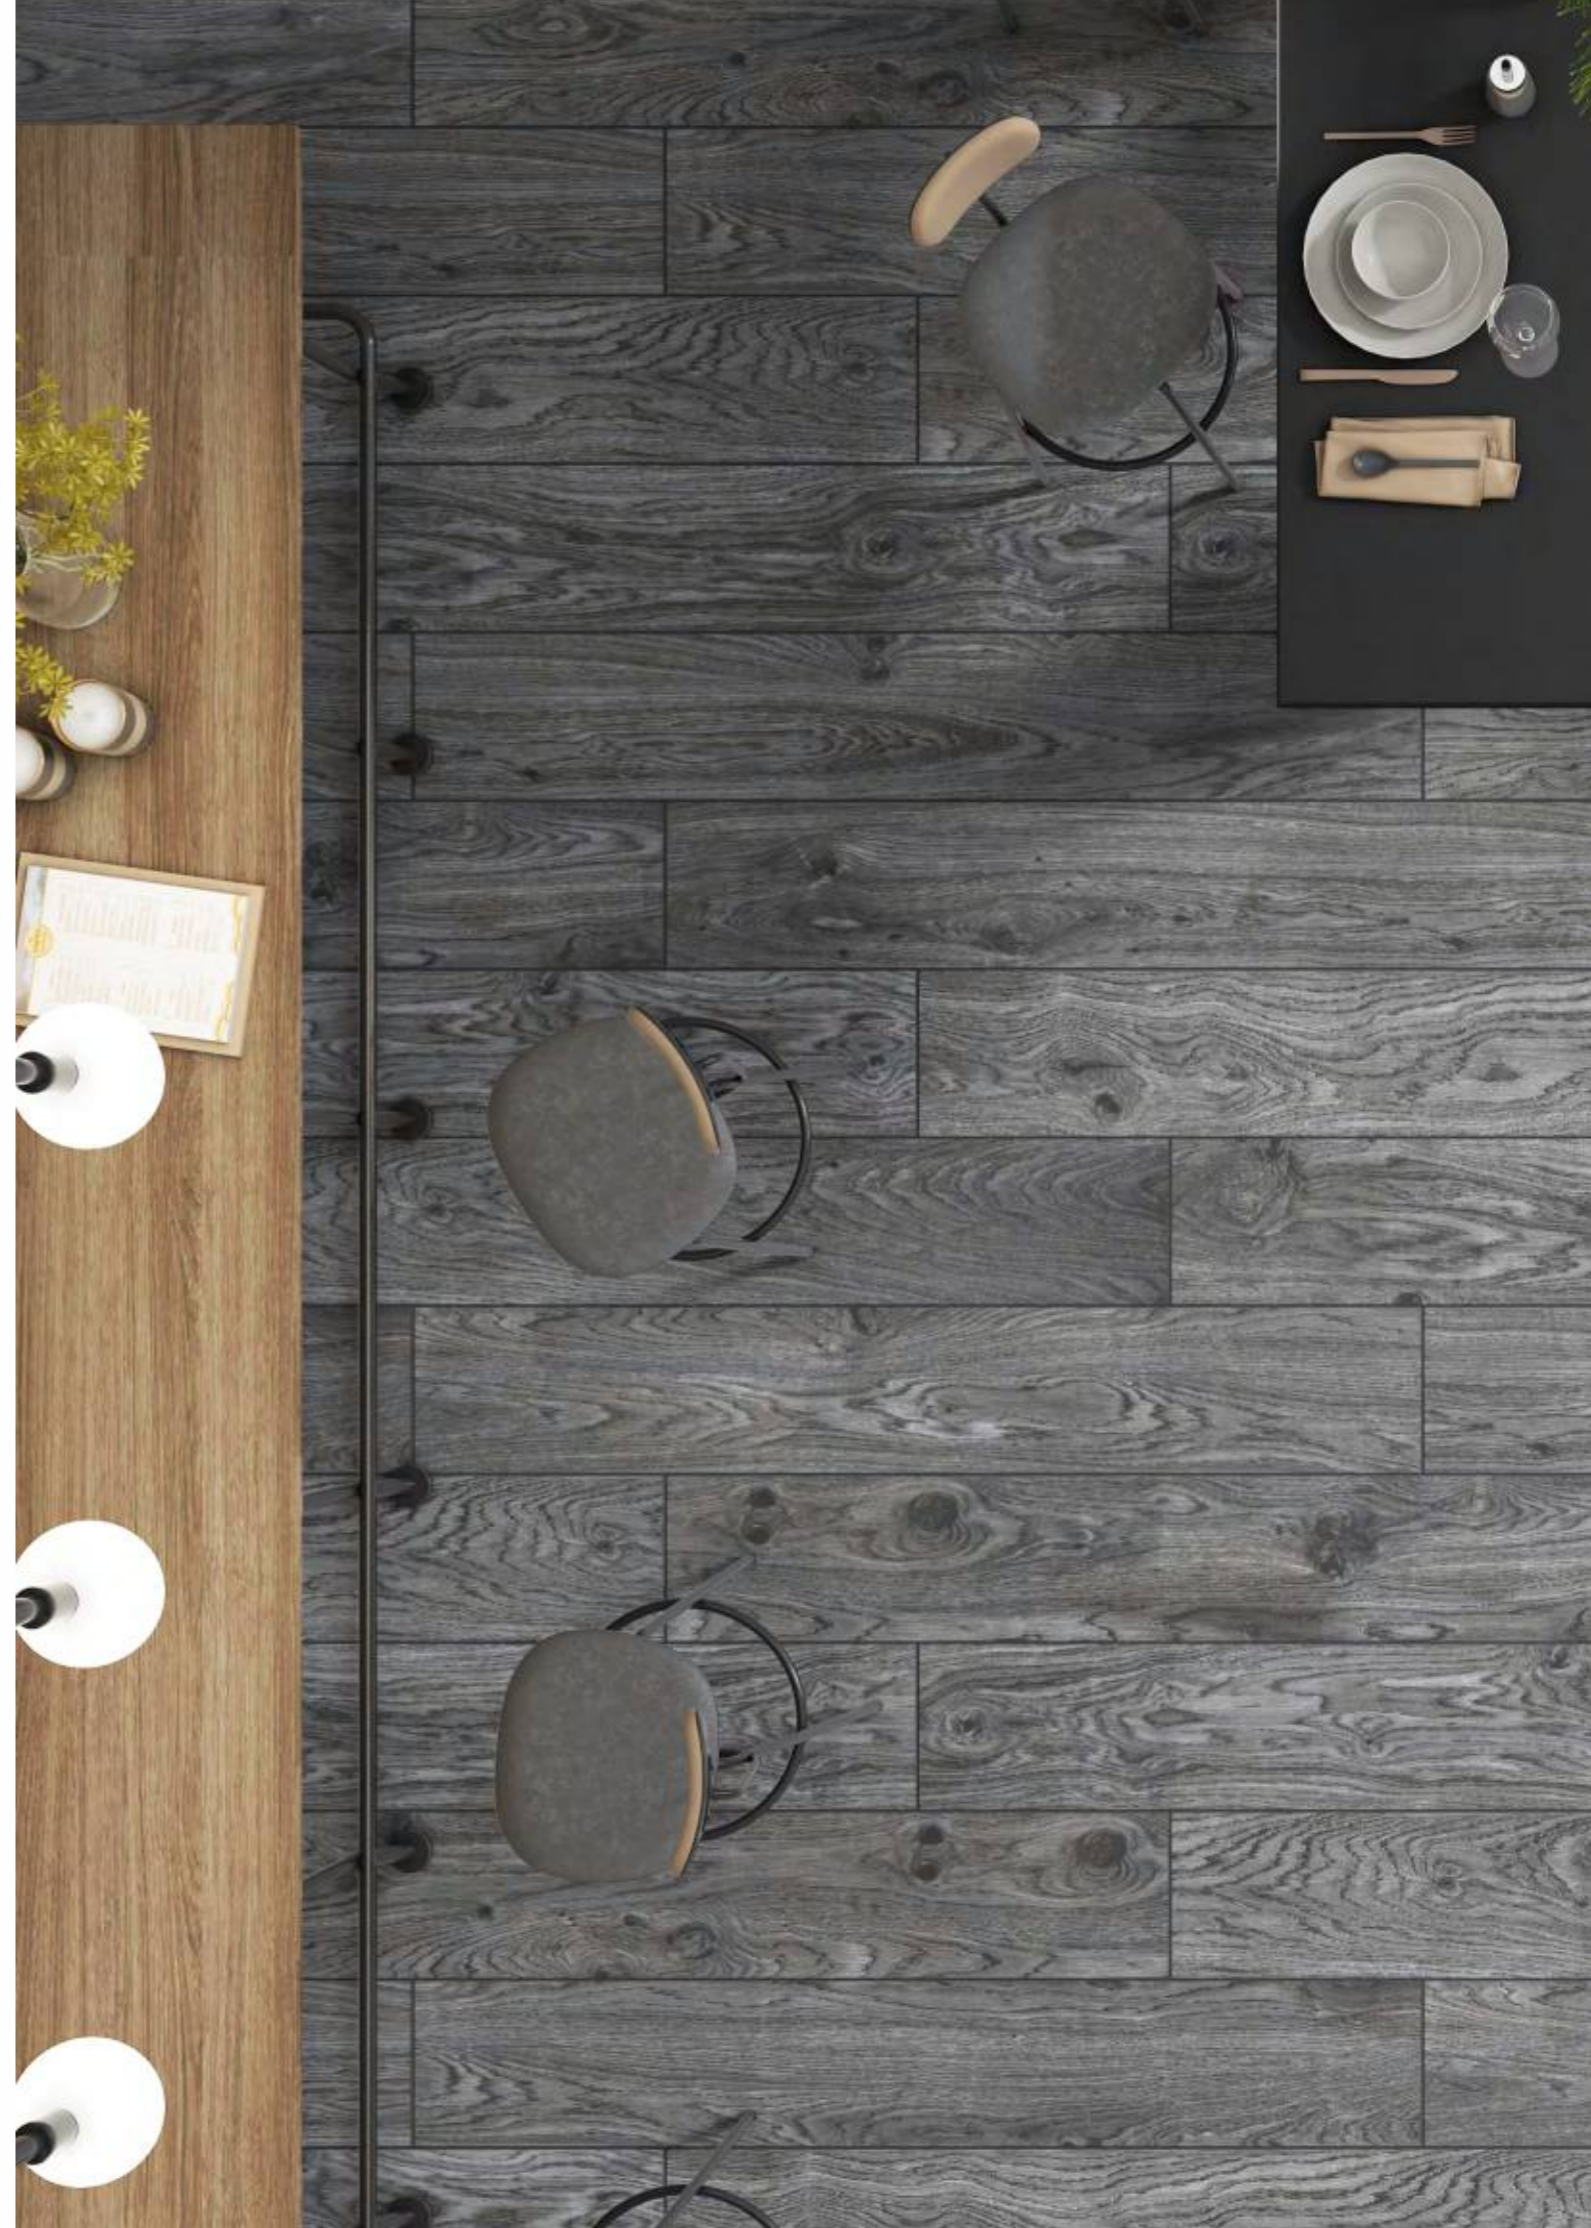

HABANA

Experience the calmness and elegance of nature from the comfort of your own home. Discover the strength, textures, and tones that wood has to offer. The collection of 200x1200mm tiles is everything different you were looking for.

200X1200MM