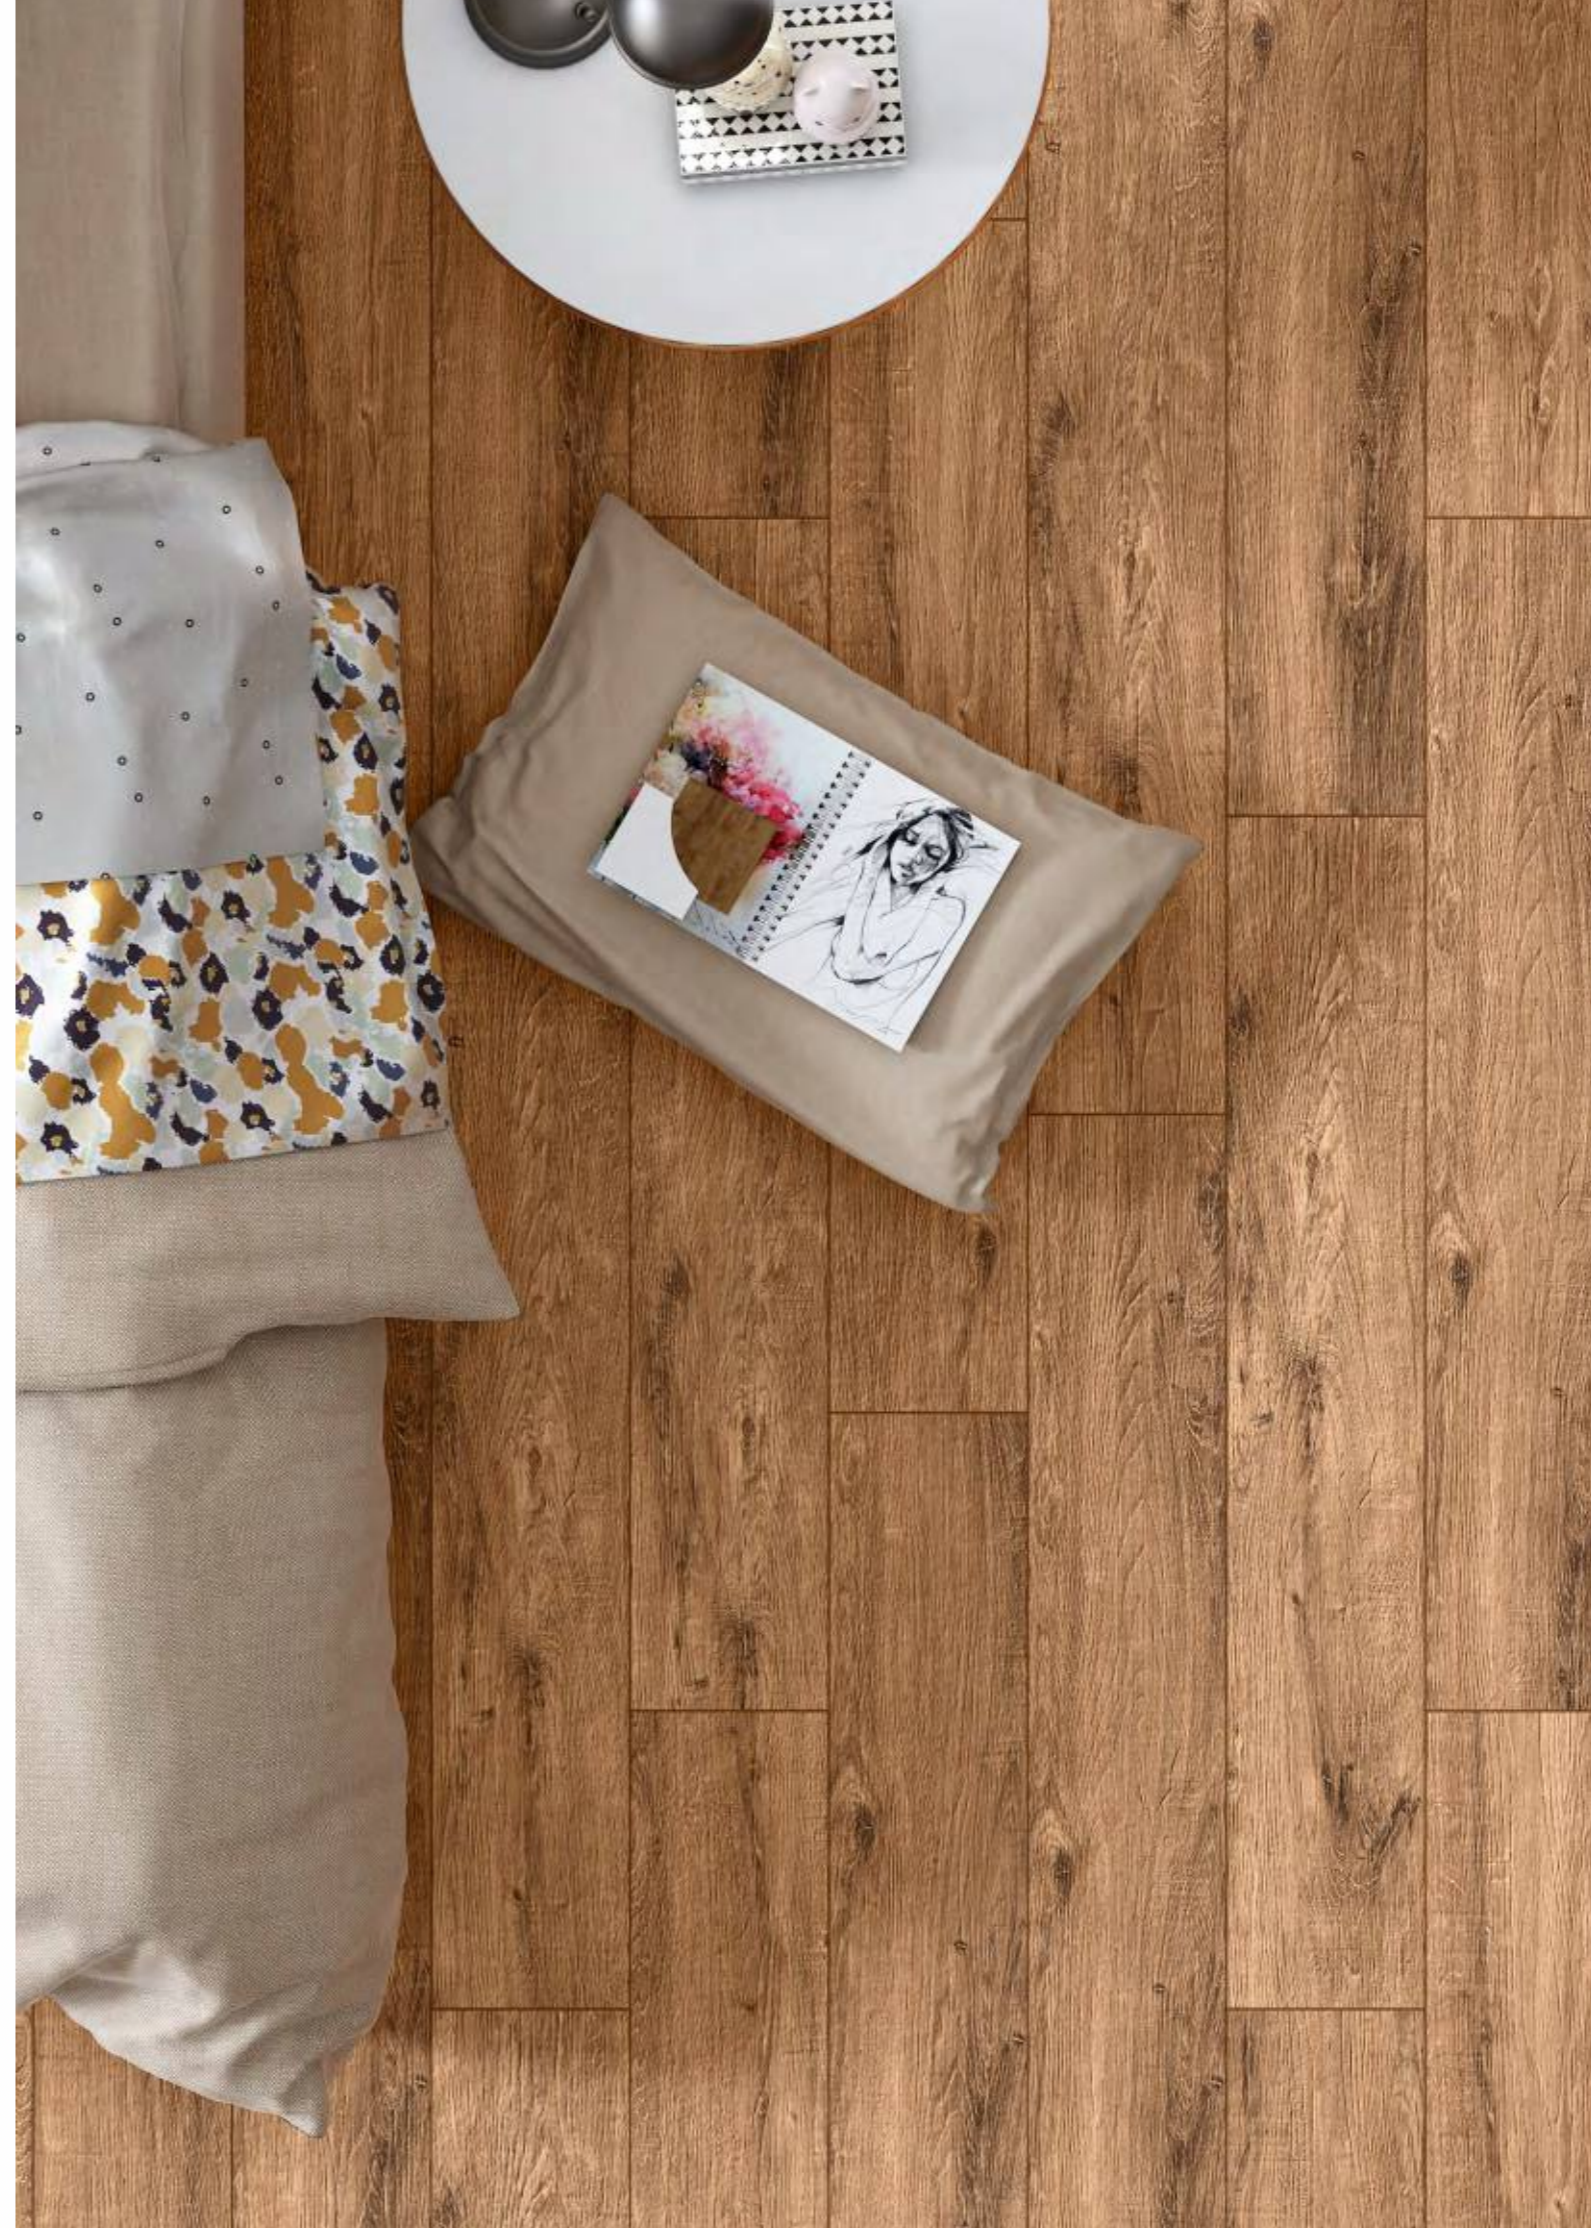

BRICOLA

Experience the calmness and elegance of nature from the comfort of your own home. Discover the strength, textures, and tones that wood has to offer. The collection of 200x1200mm tiles is everything different you were looking for.

200X1200MM