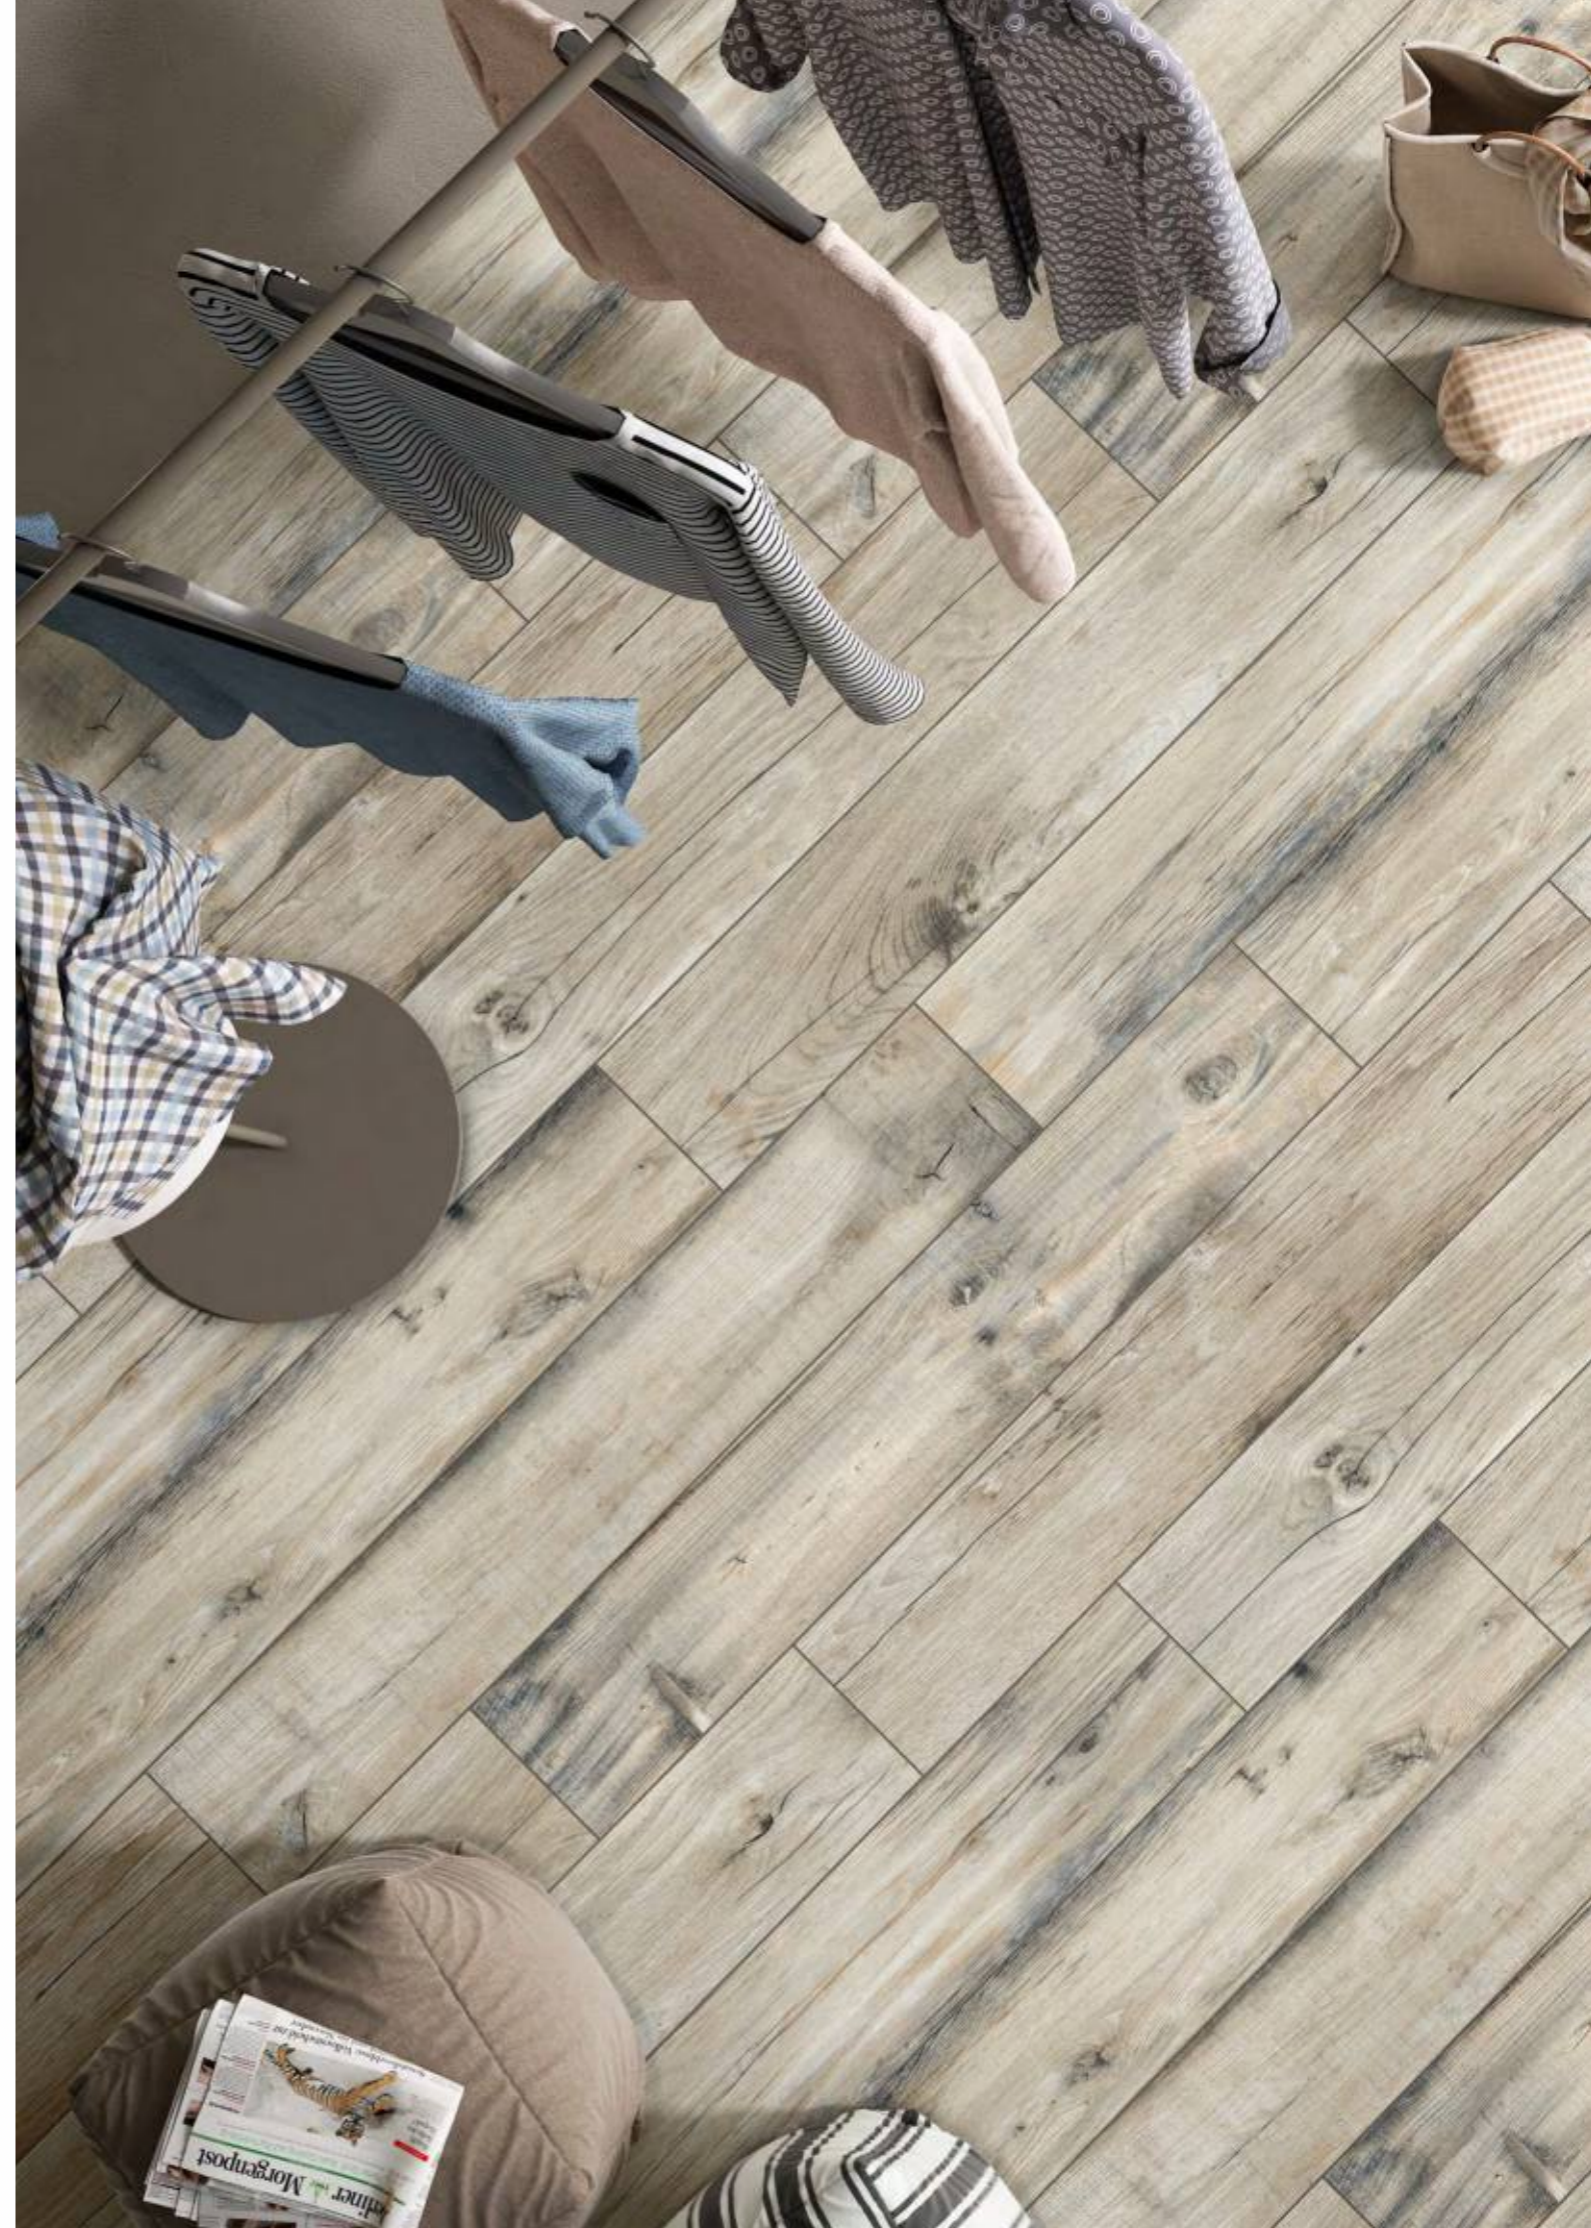

BOHEMIAN

Experience the calmness and elegance of nature from the comfort of your own home. Discover the strength, textures, and tones that wood has to offer. The collection of 200x1200mm tiles is everything different you were looking for.

200X1200MM