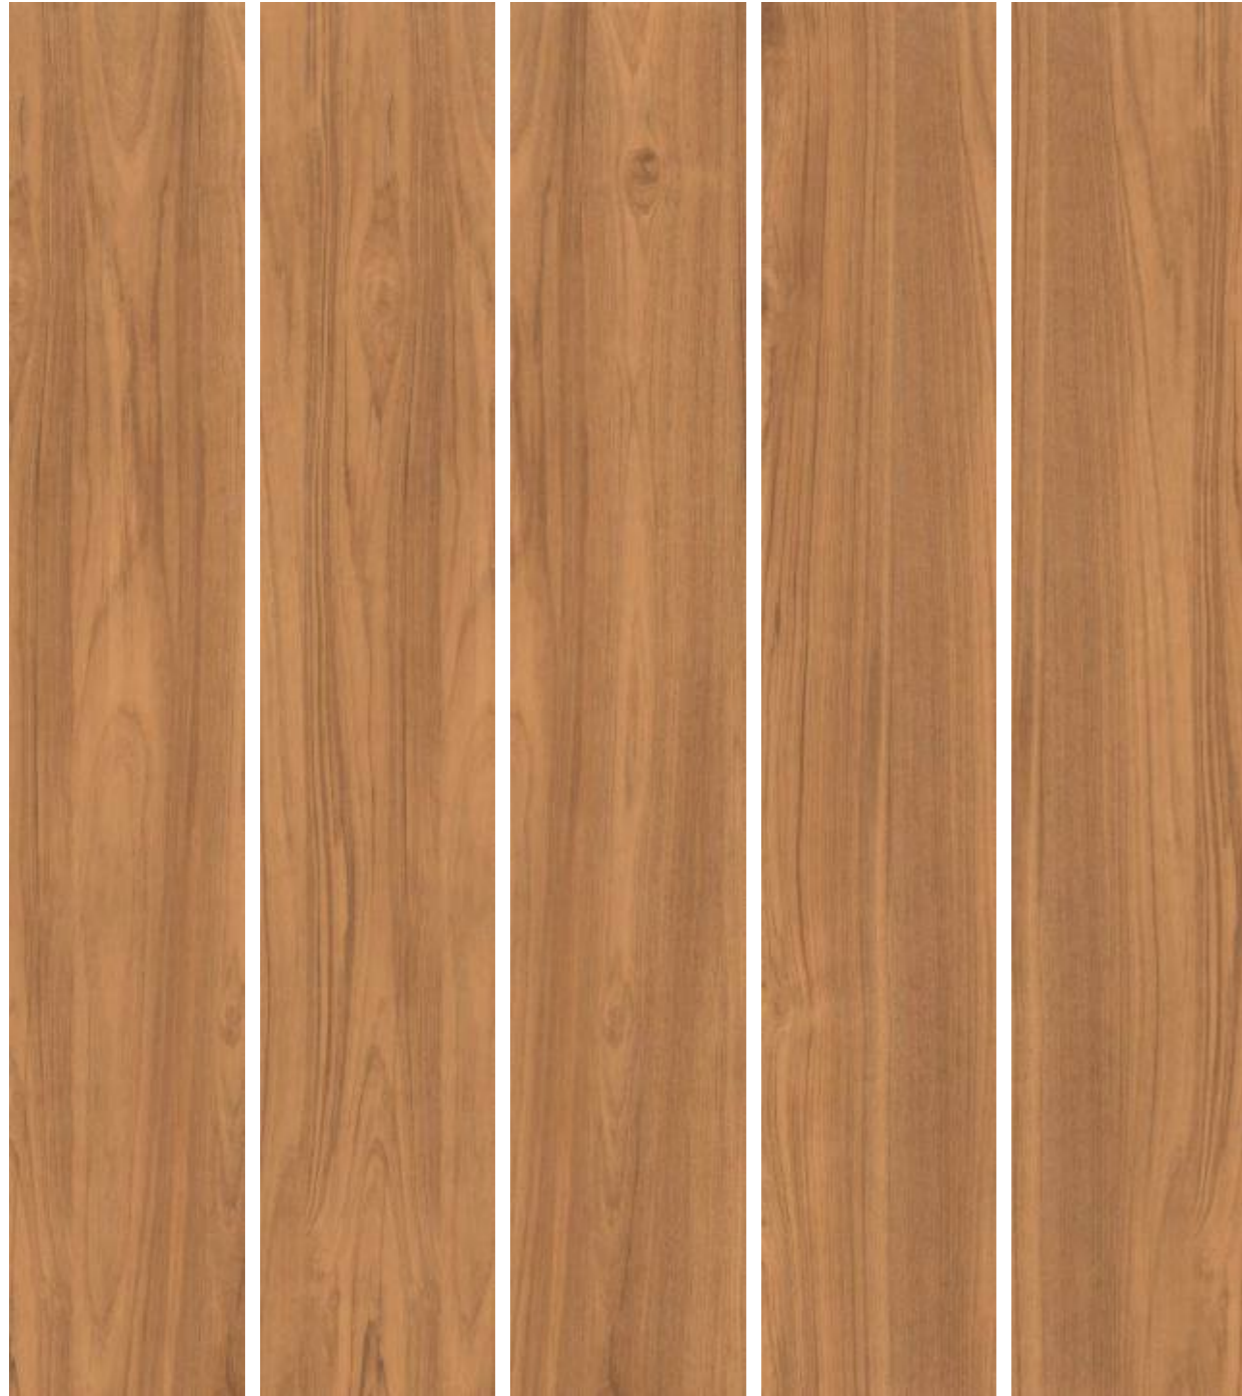

ALPINE TEAK

ALPINE NUT

COLORS
2

ASTONE

Experience the calmness and elegance of nature from the comfort of your own home. Discover the strength, textures, and tones that wood has to offer. The collection of 200x1200mm tiles is everything different you were looking for.