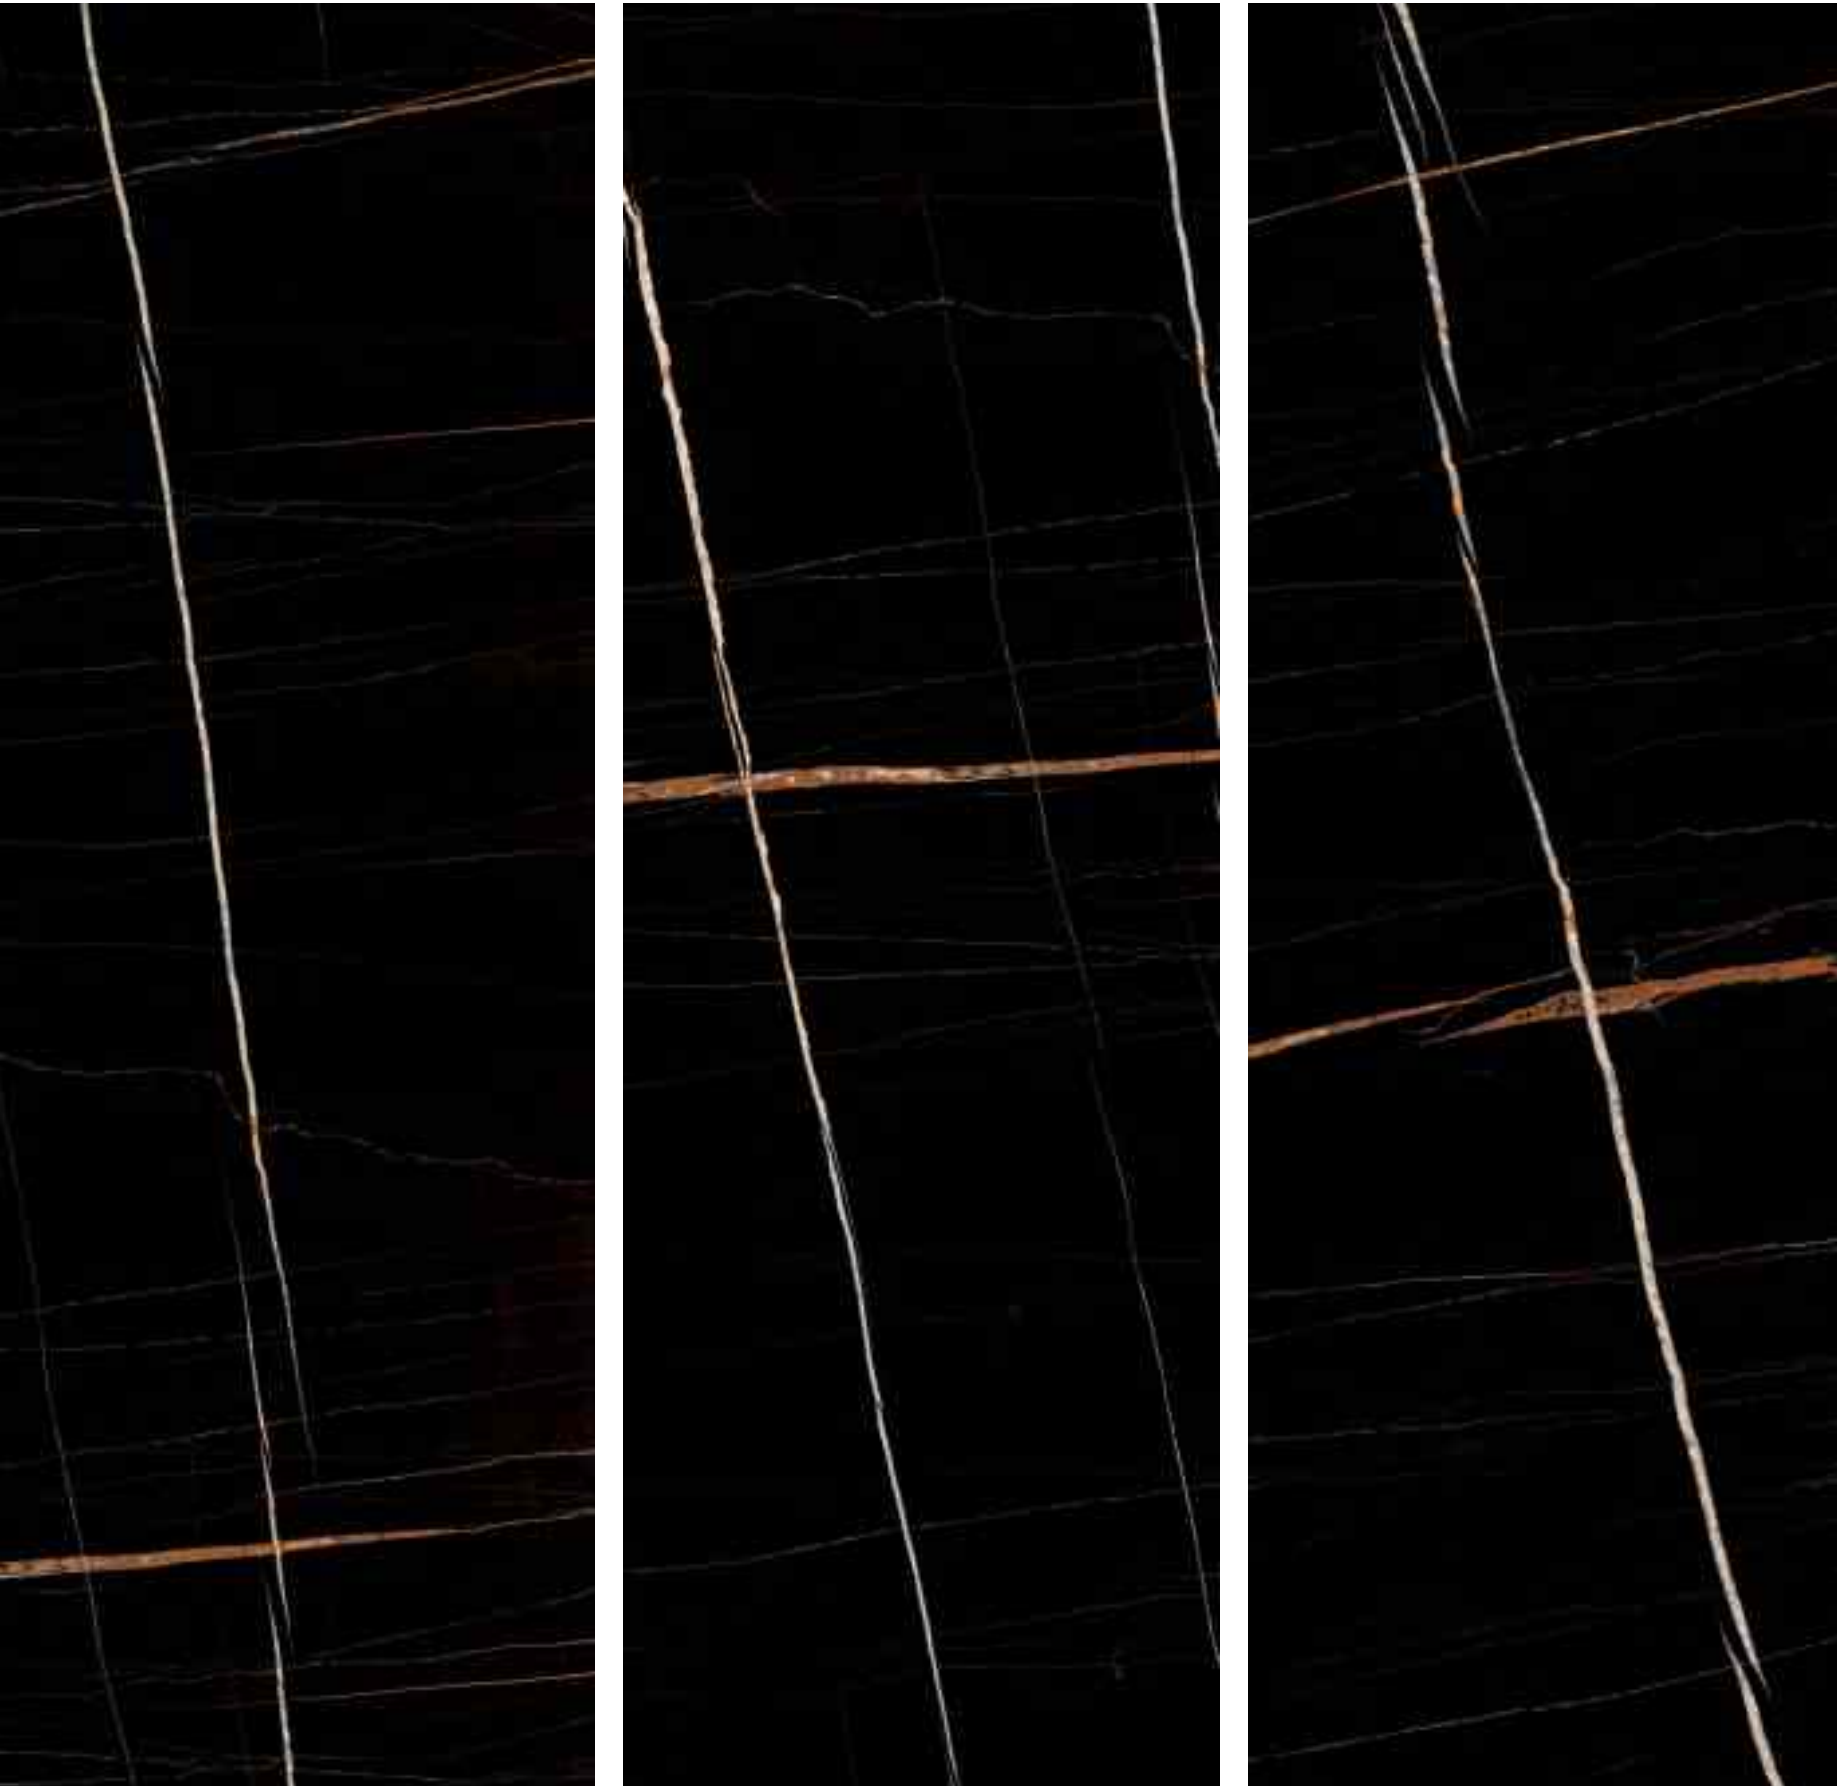

# NERO SAINT LORENT

**ENRICHED WITH  
DECORATIVE ELEMENTS  
THAT TRULY  
CATCH THE EYE**

**BLACK  
BODY 15MM**

A UNIQUE BLEND OF  
TRADITION AND NEW TRENDS.