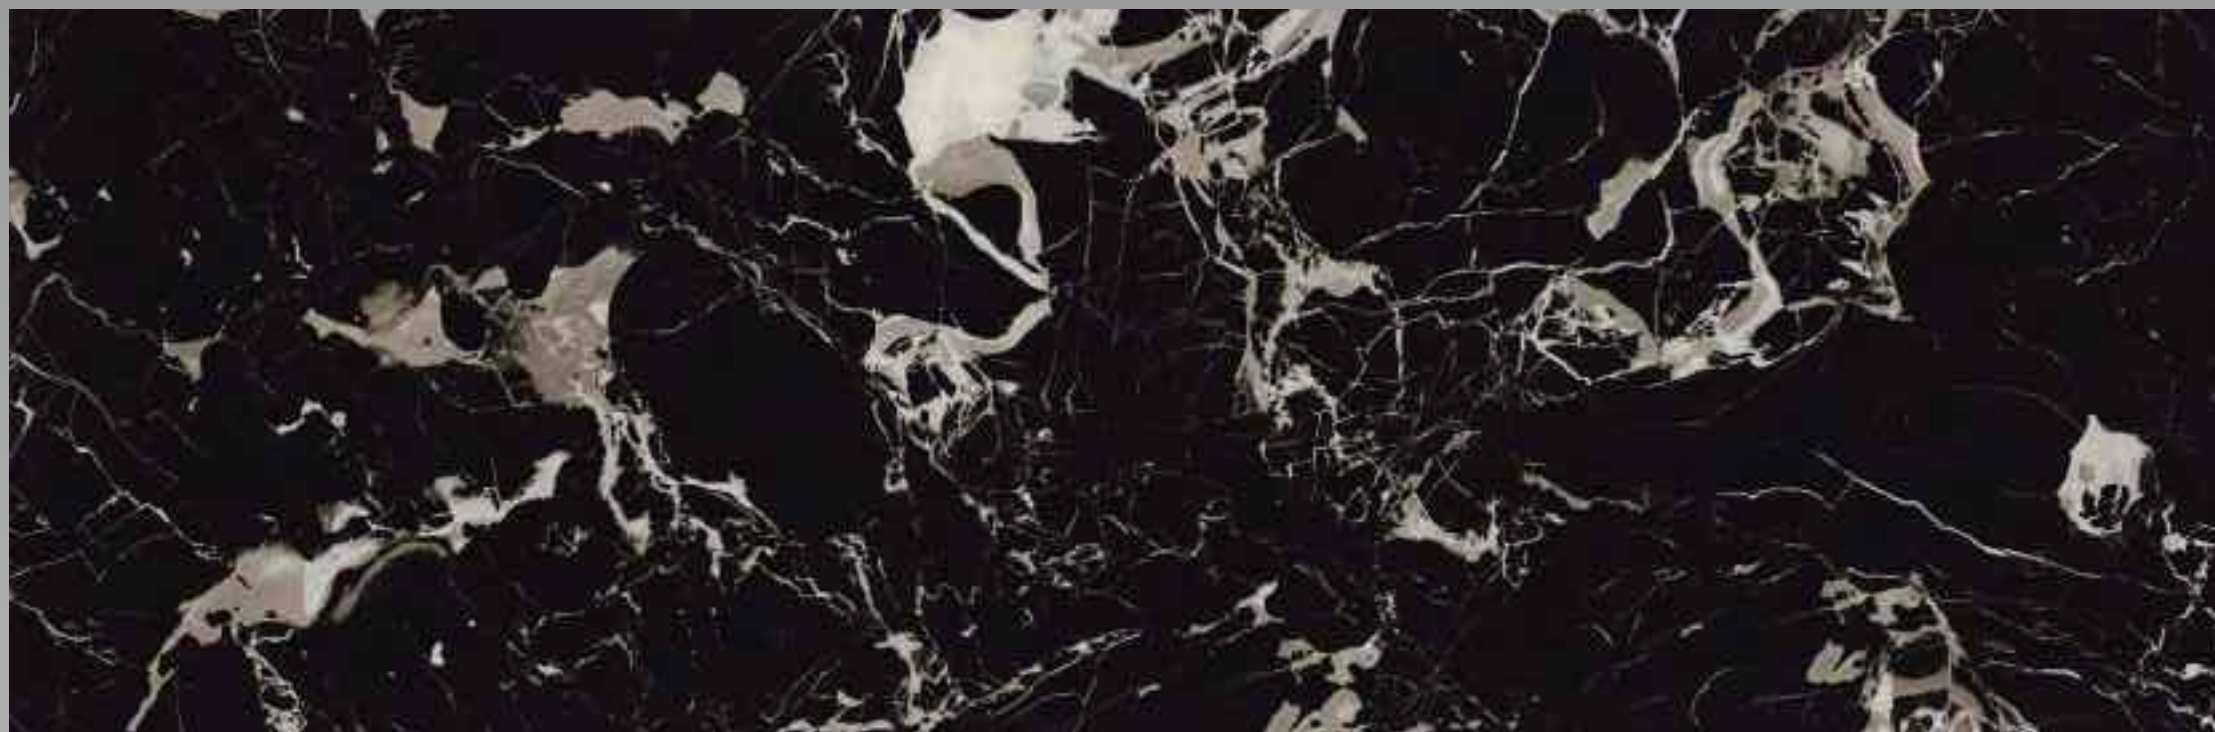

AVAILABLE SIZE	AVAILABLE FINISH	
	EXTRA GLOSS	GRES MATT
800X2400MM	✓	
800X3000MM		
800X3200MM		
1200X3200MM		

800X
2400MM

BLACK
BODY 15MM

EXTRA
GLOSS