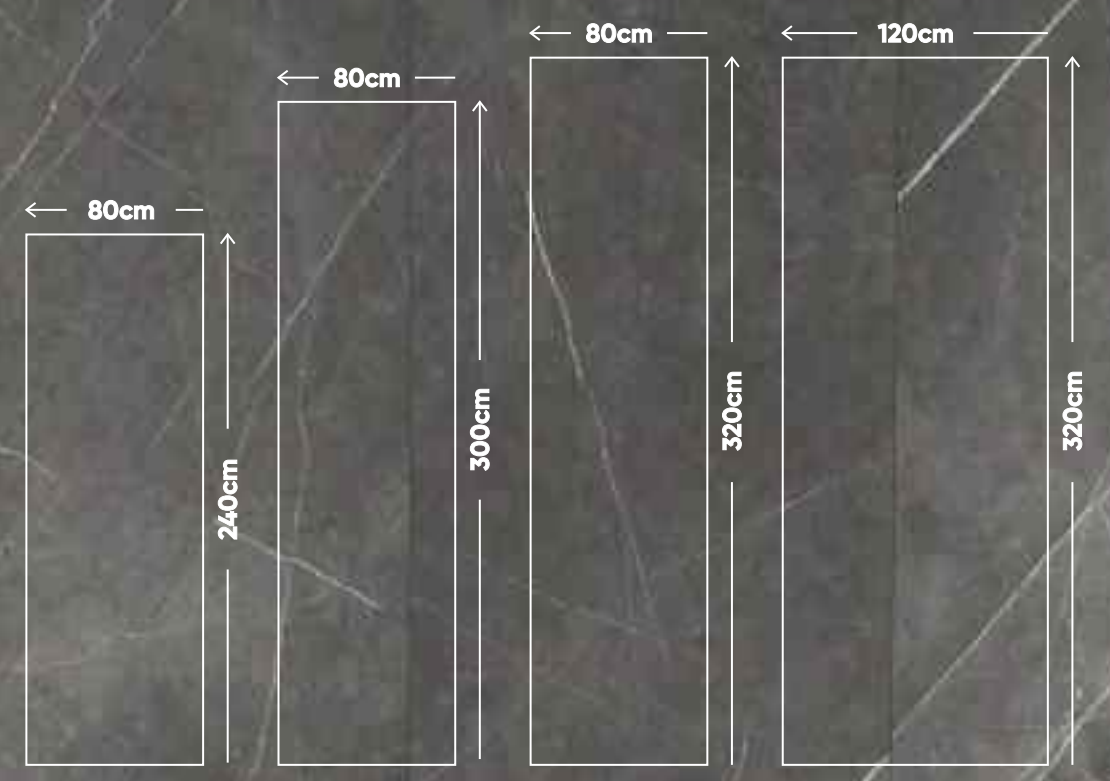

A NEW DIMENSION TO YOUR SPACE

DISTINCTIVE PERSONALITIES