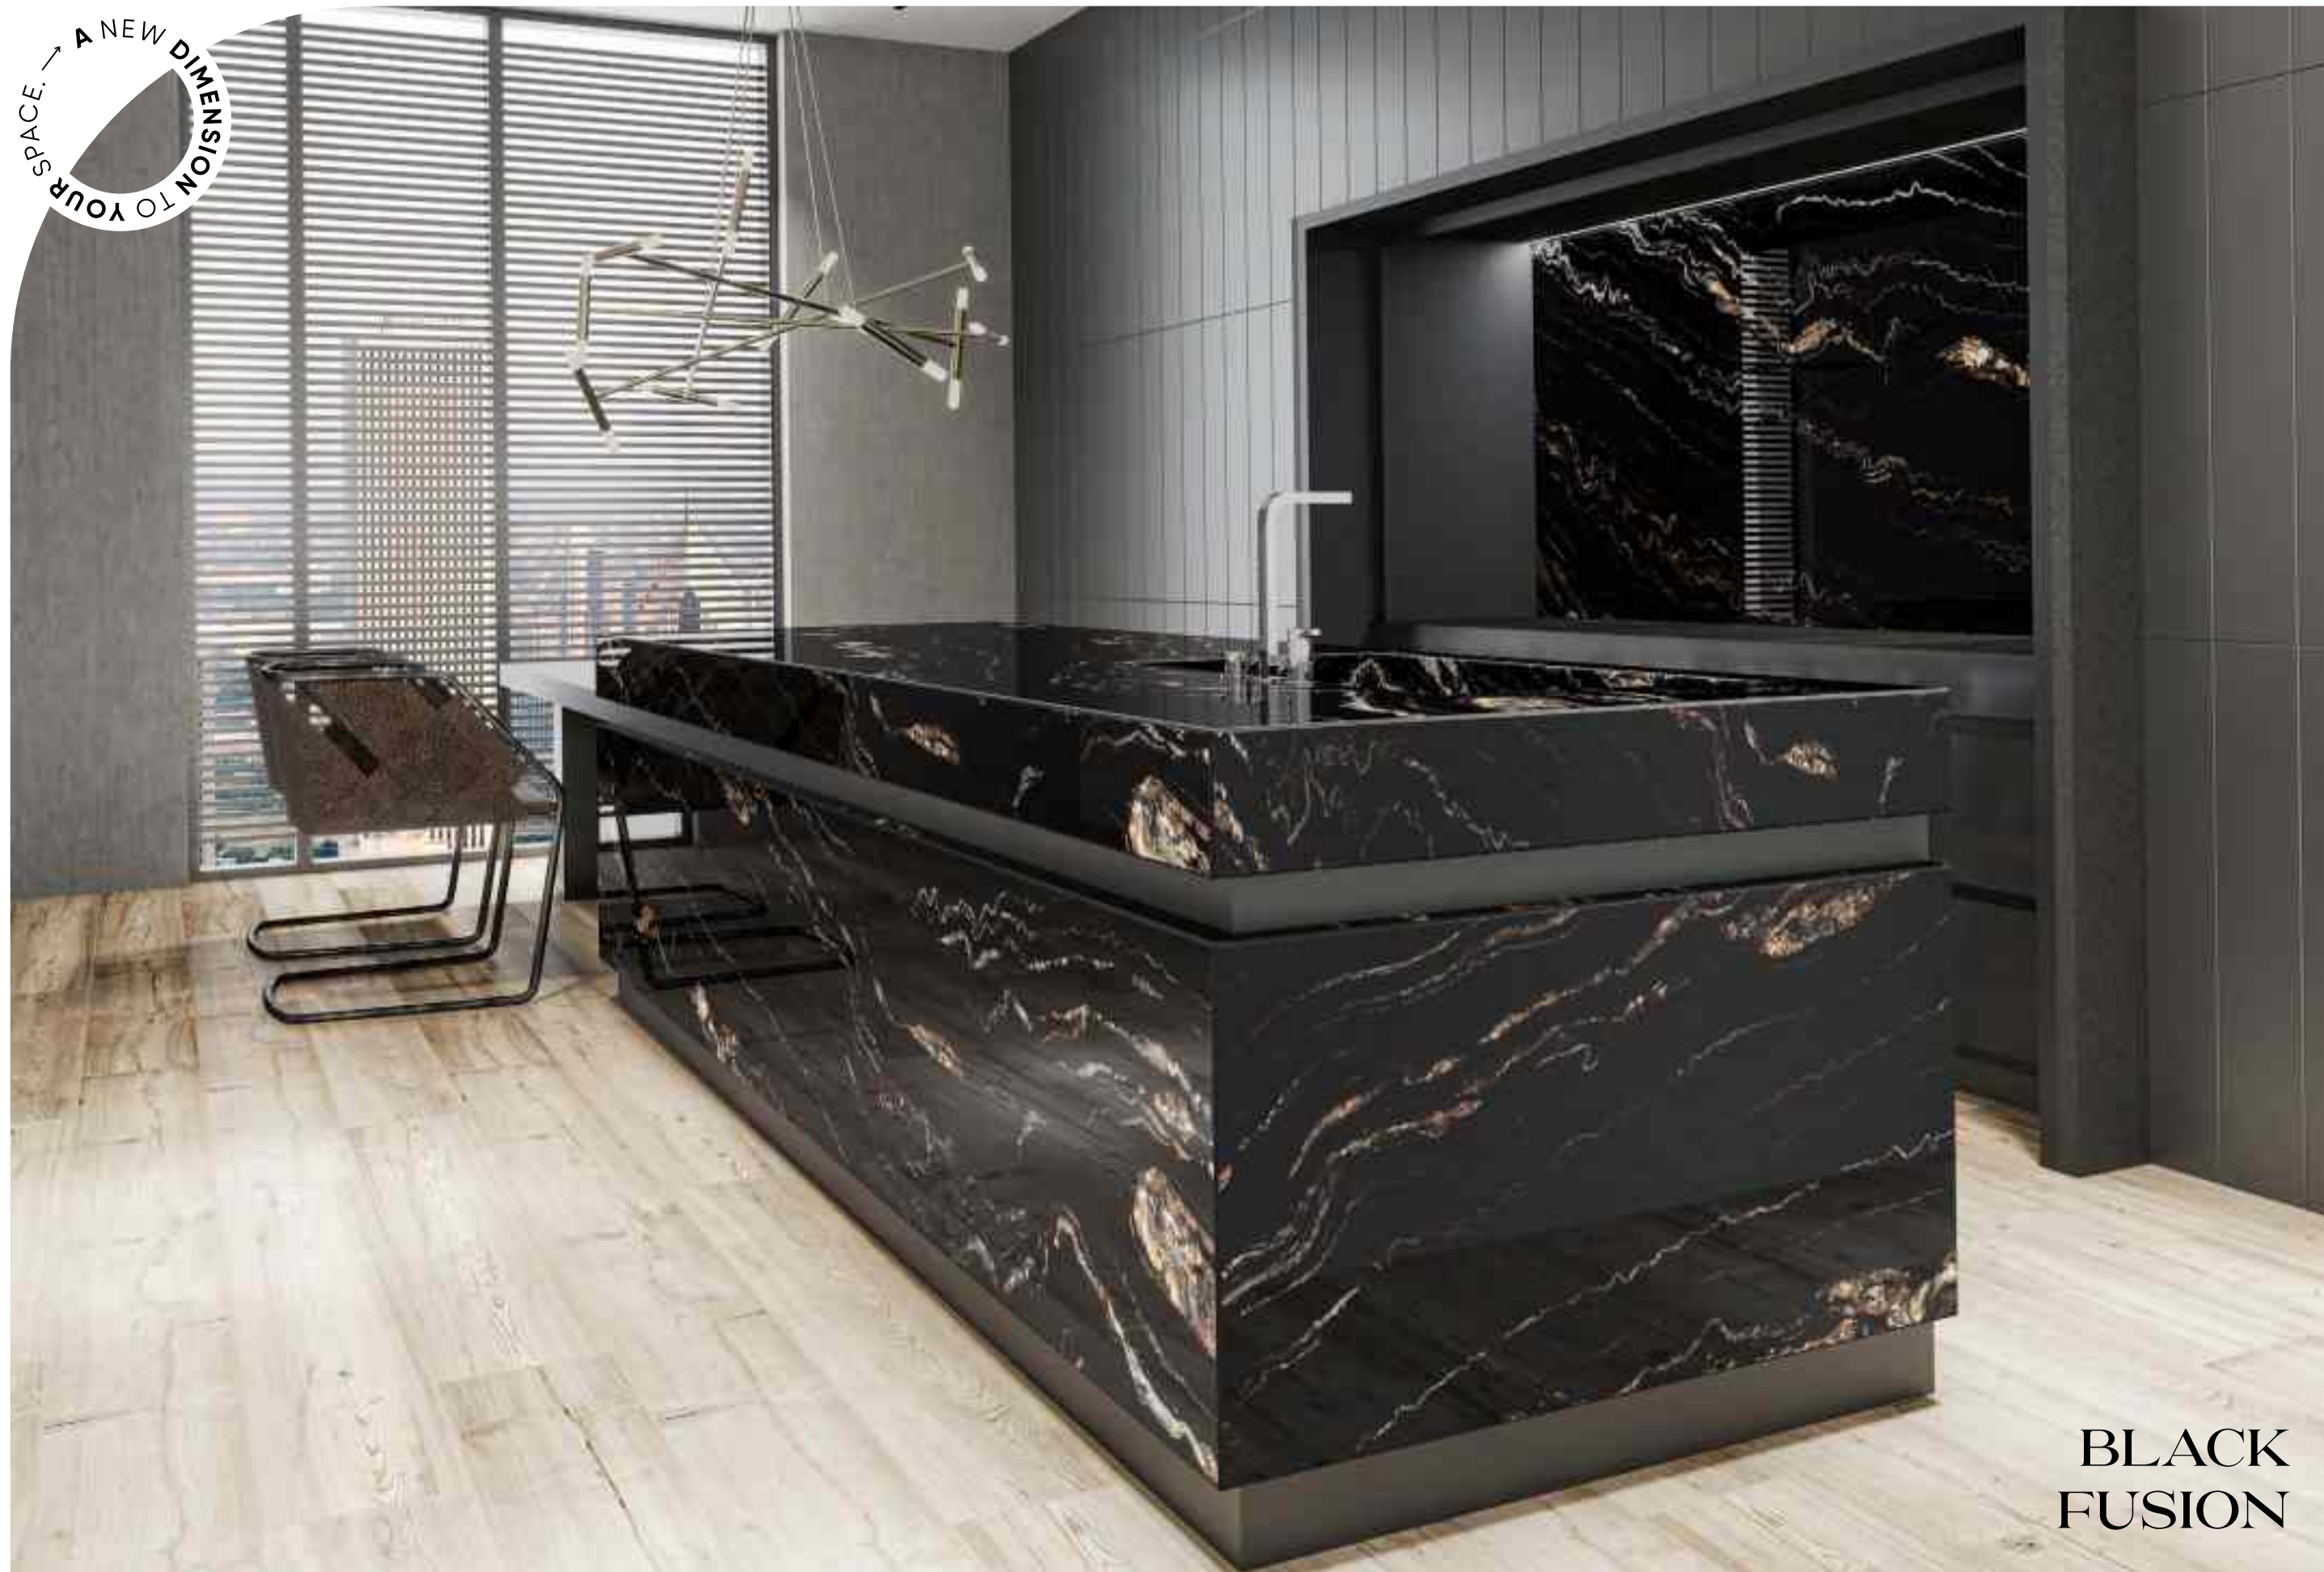

# BLACK FUSION

---

800X3200MM

BLACK  
BODY 15MM

EXTRA  
GLOSS

**BRIDH**  
ceramica

A NEW DIMENSION TO YOUR SPACE.

**BLACK  
FUSION**