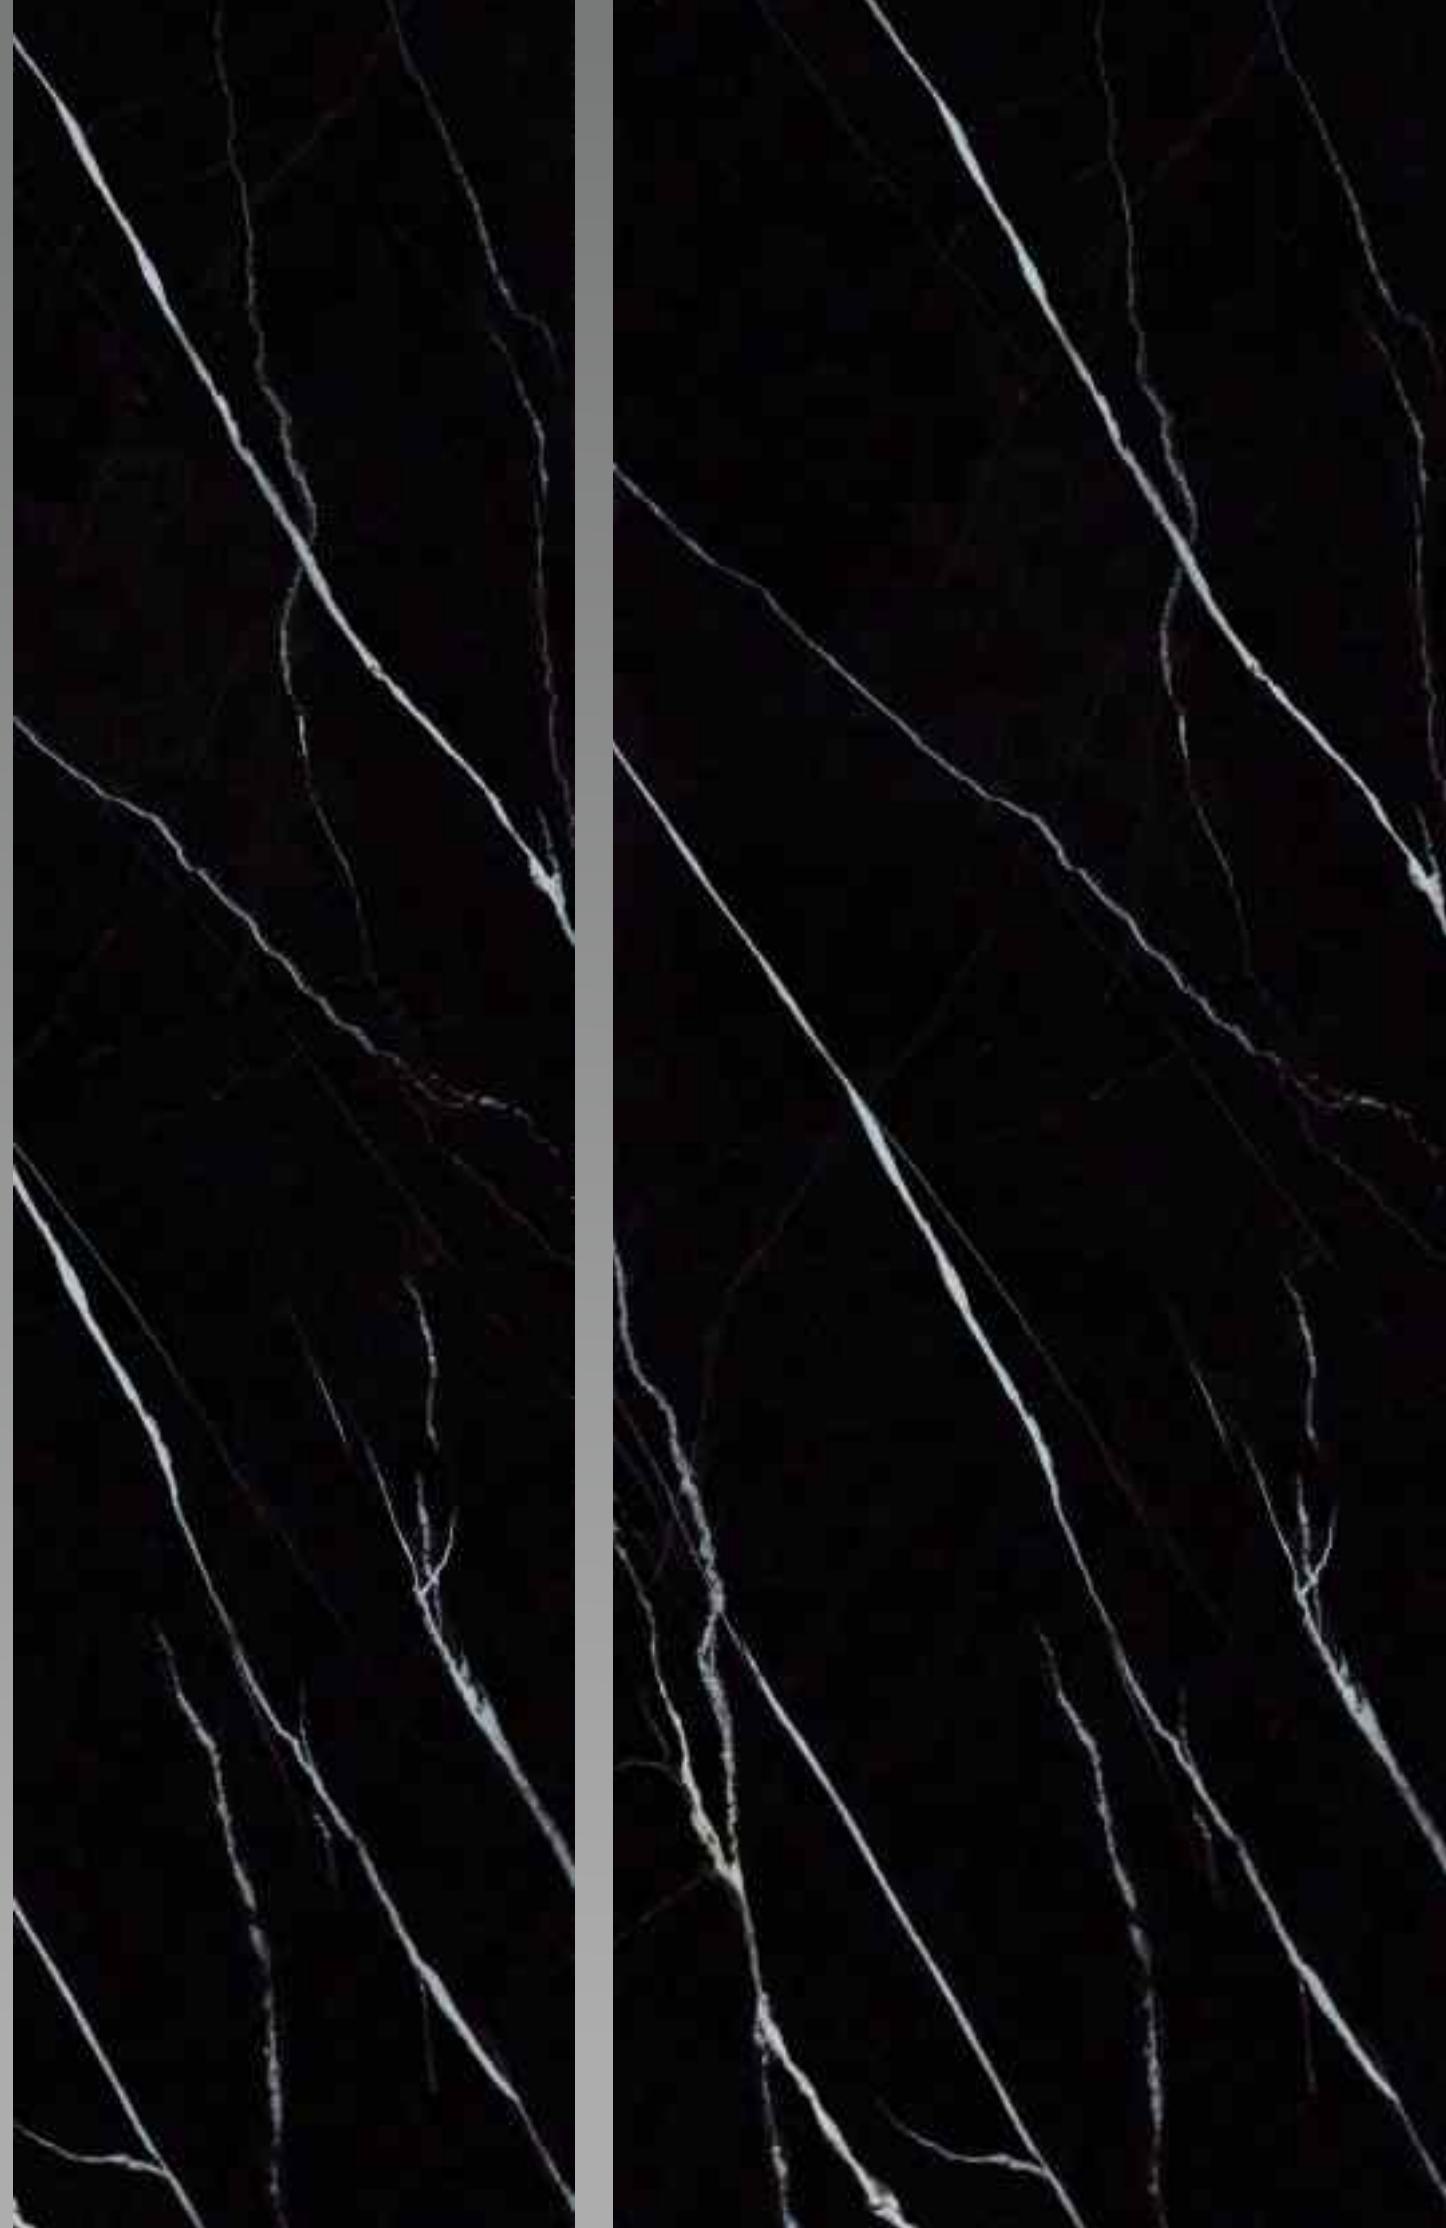

# MARQUINA

---

---

1200X3200MM  
800X3200MM

BLACK  
BODY 15MM

EXTRA  
GLOSS

GRES  
MATT

A NEW DIMENSION  
TO YOUR SPACE.