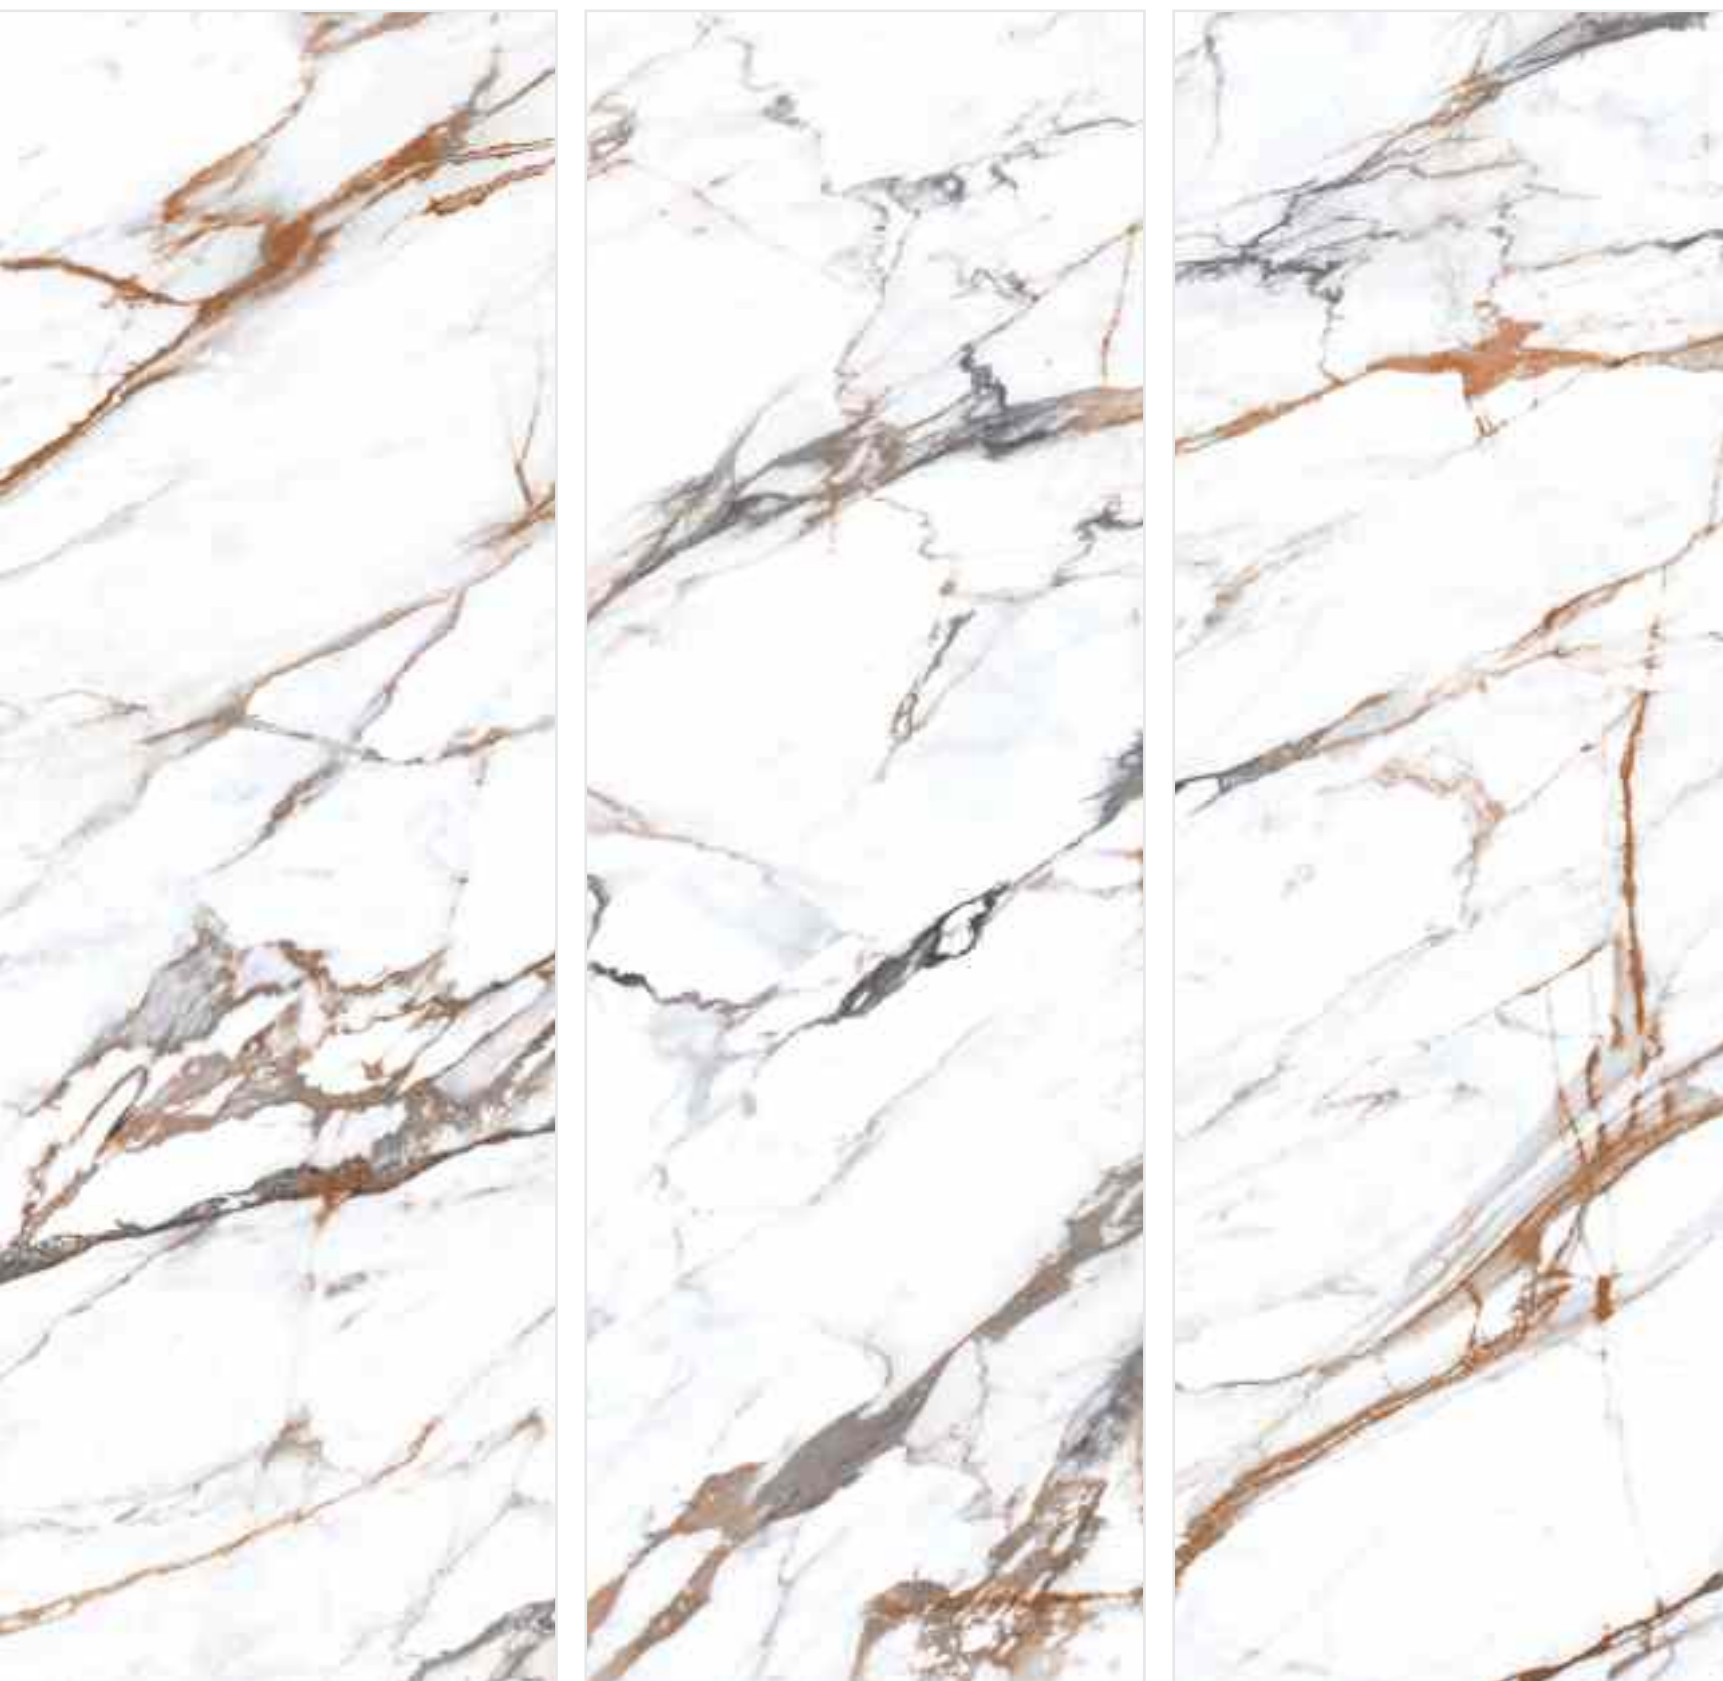

# CALACATTA LUX

WHITE  
BODY 15MM

TURN YOUR SPACES  
INTO A STYLISH AND  
CONTemporary  
SET UP

**MAKES YOUR SPACE  
LOOK OPULENT.**