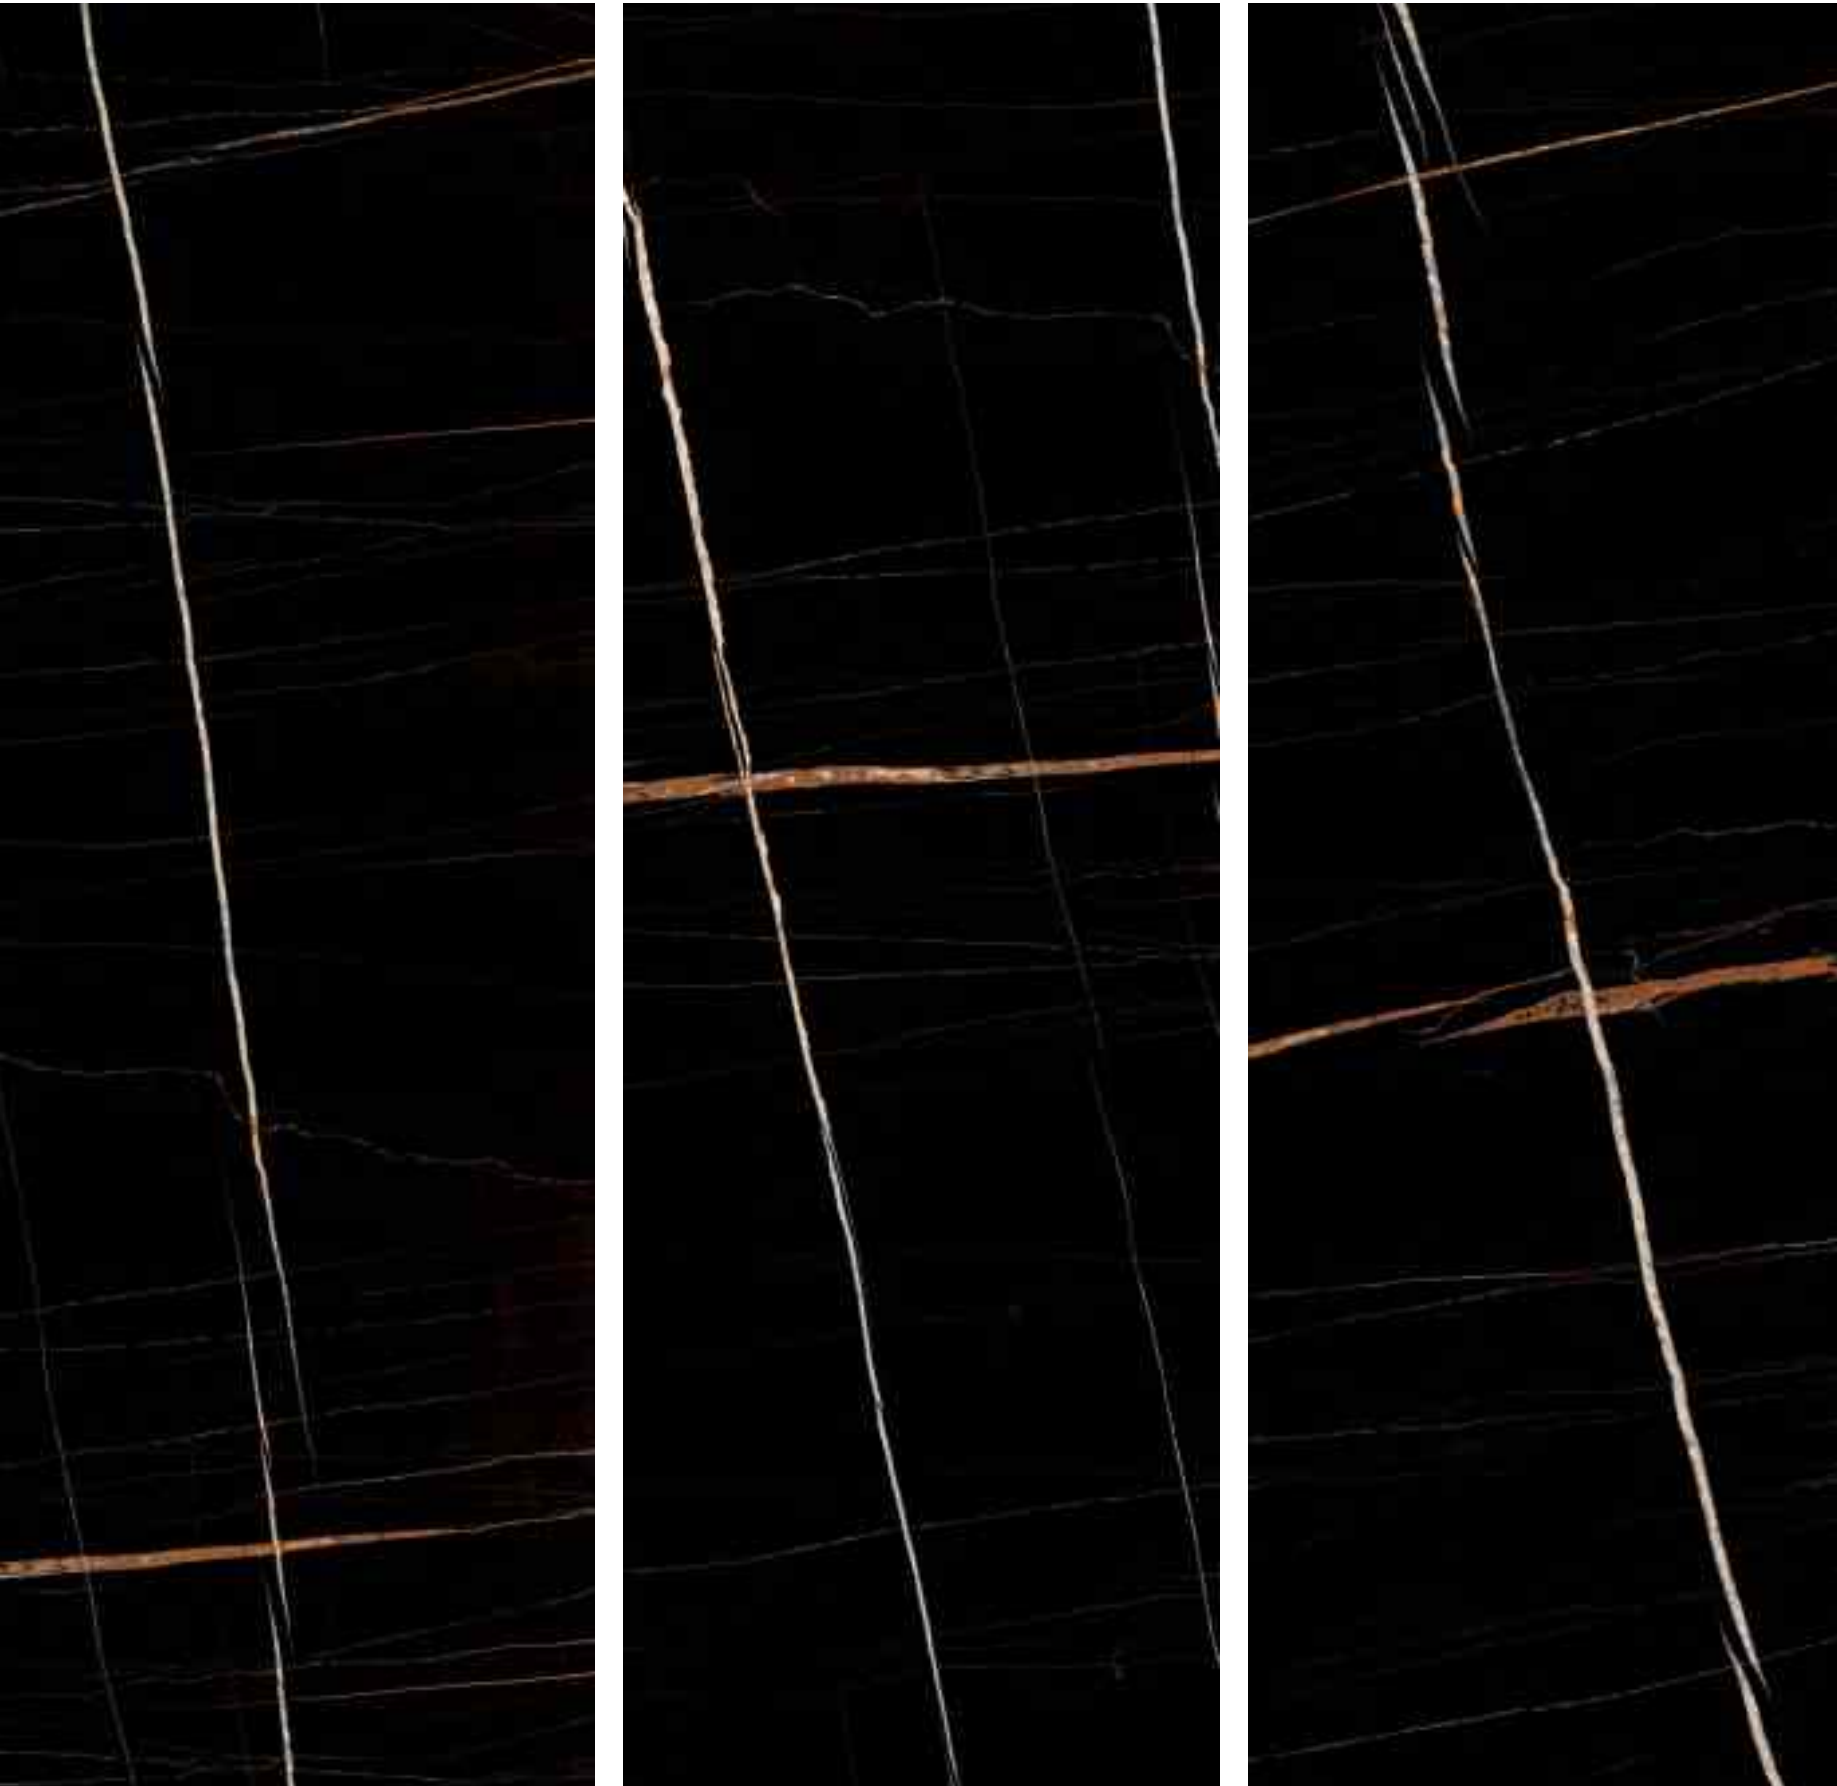

BACK TO GALLERY

NERO SAINT LORENT

**ENRICHED WITH
DECORATIVE ELEMENTS
THAT TRULY
CATCH THE EYE**

**BLACK
BODY 15MM**

A UNIQUE BLEND OF
TRADITION AND NEW TRENDS.

NERO SAINT LORENT

AVAILABLE SIZE	AVAILABLE FINISH		RANDOM
	EXTRA GLOSS	GRES MATT	
800X2400MM	✓	✓	3
800X3000MM			
800X3200MM	✓	✓	1
1200X3200MM			