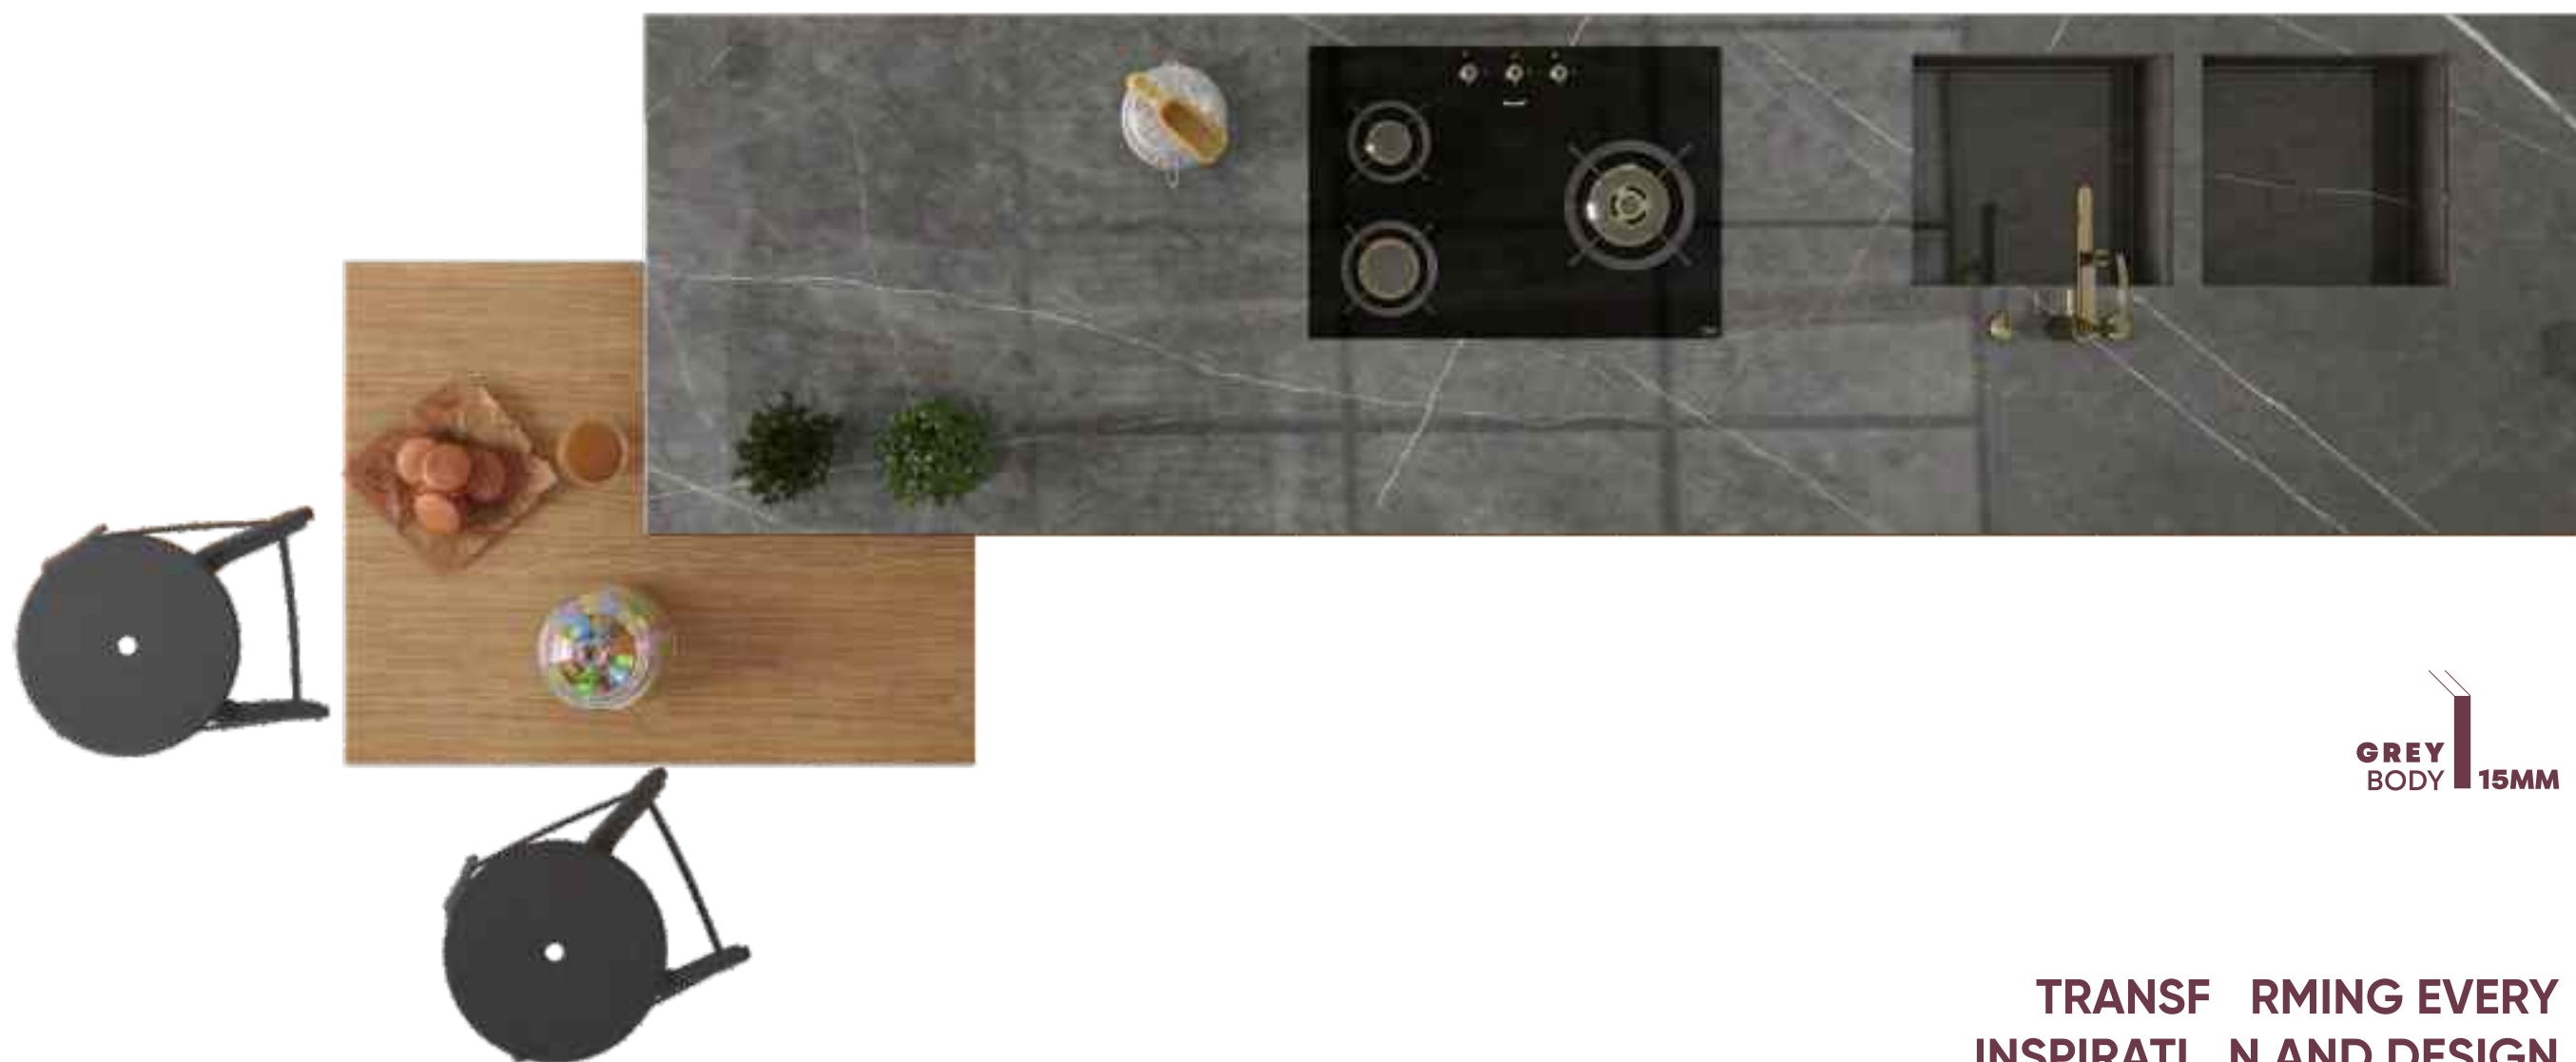

PIETRA NERO

GREY
BODY | 15MM

TRANSFORMING EVERY
INSPIRATION AND DESIGN
NEED INTO REALITY