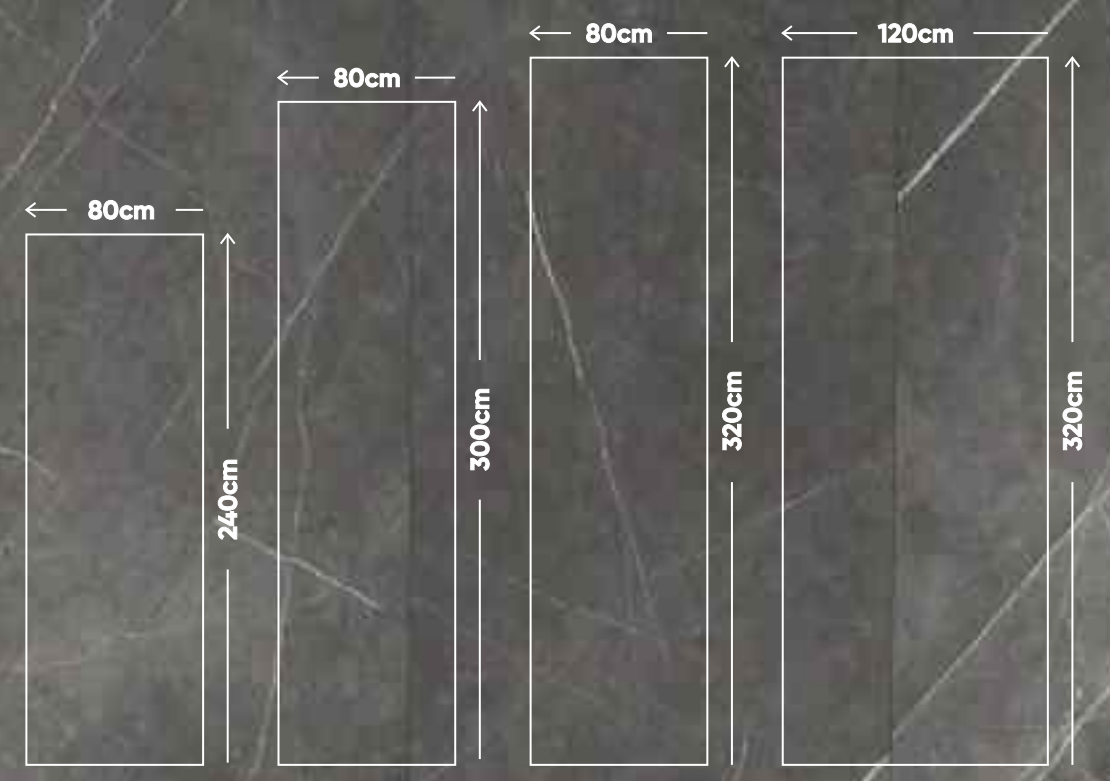

A NEW DIMENSION TO YOUR SPACE