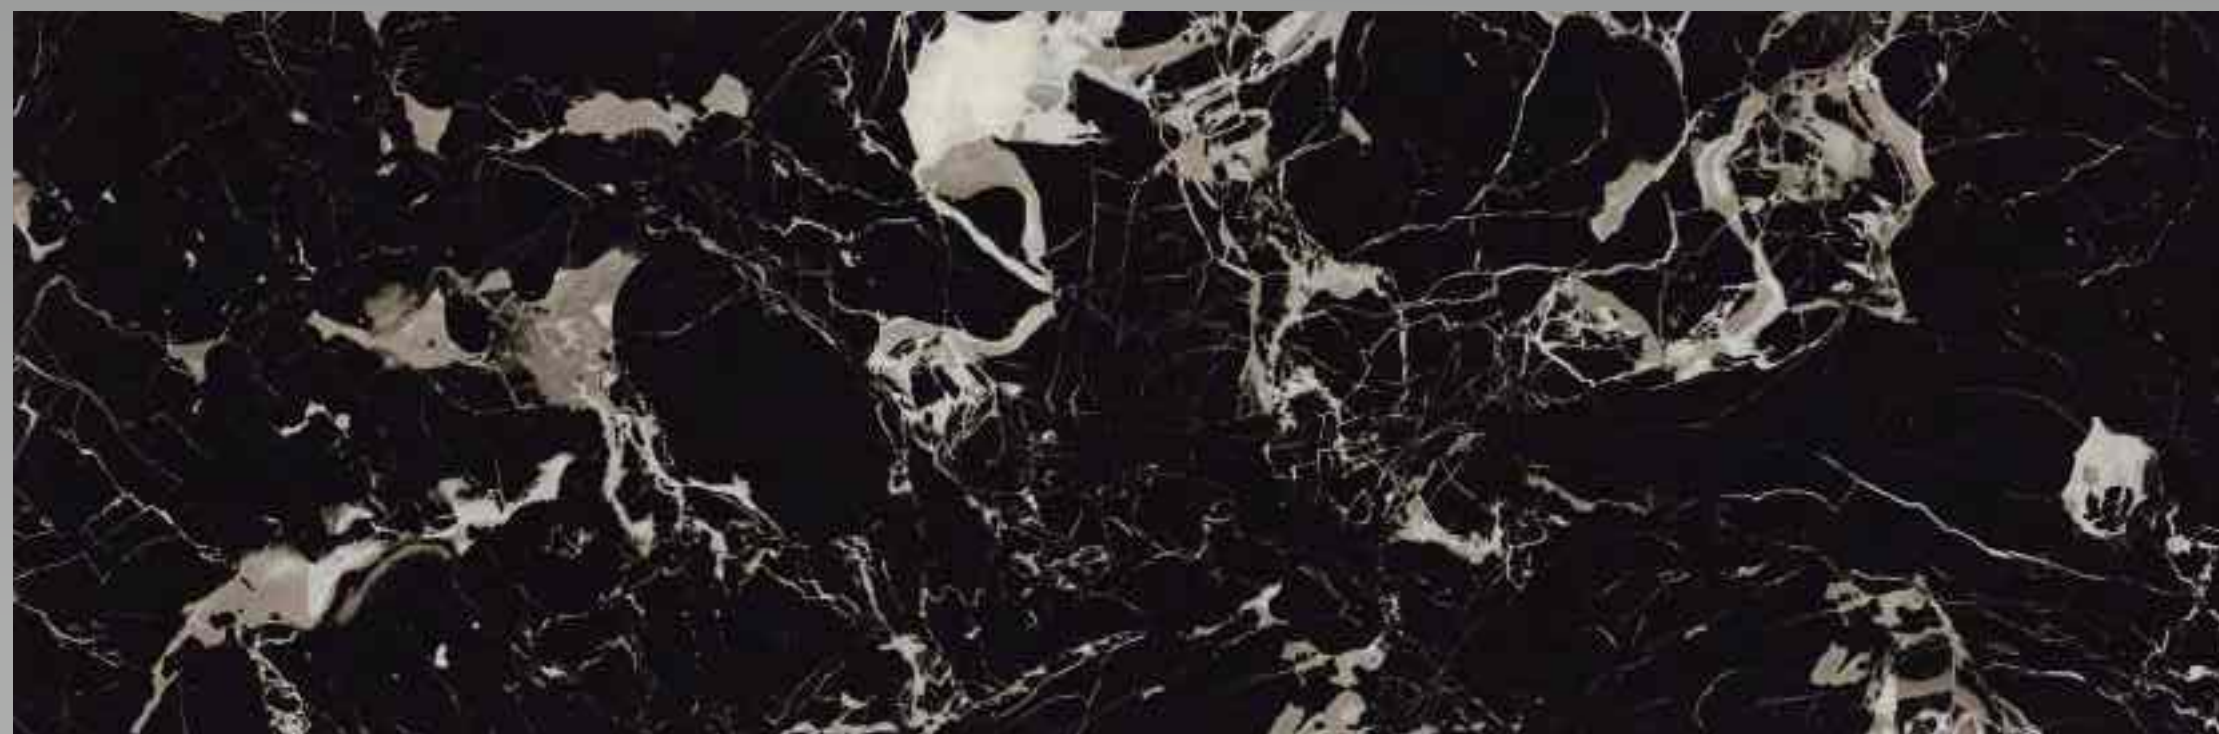

AVAILABLE SIZE	AVAILABLE FINISH	
	EXTRA GLOSS	GRES MATT
800X2400MM	✓	
800X3000MM		
800X3200MM		
1200X3200MM		

800X
2400MM

BLACK
BODY 15MM

EXTRA
GLOSS