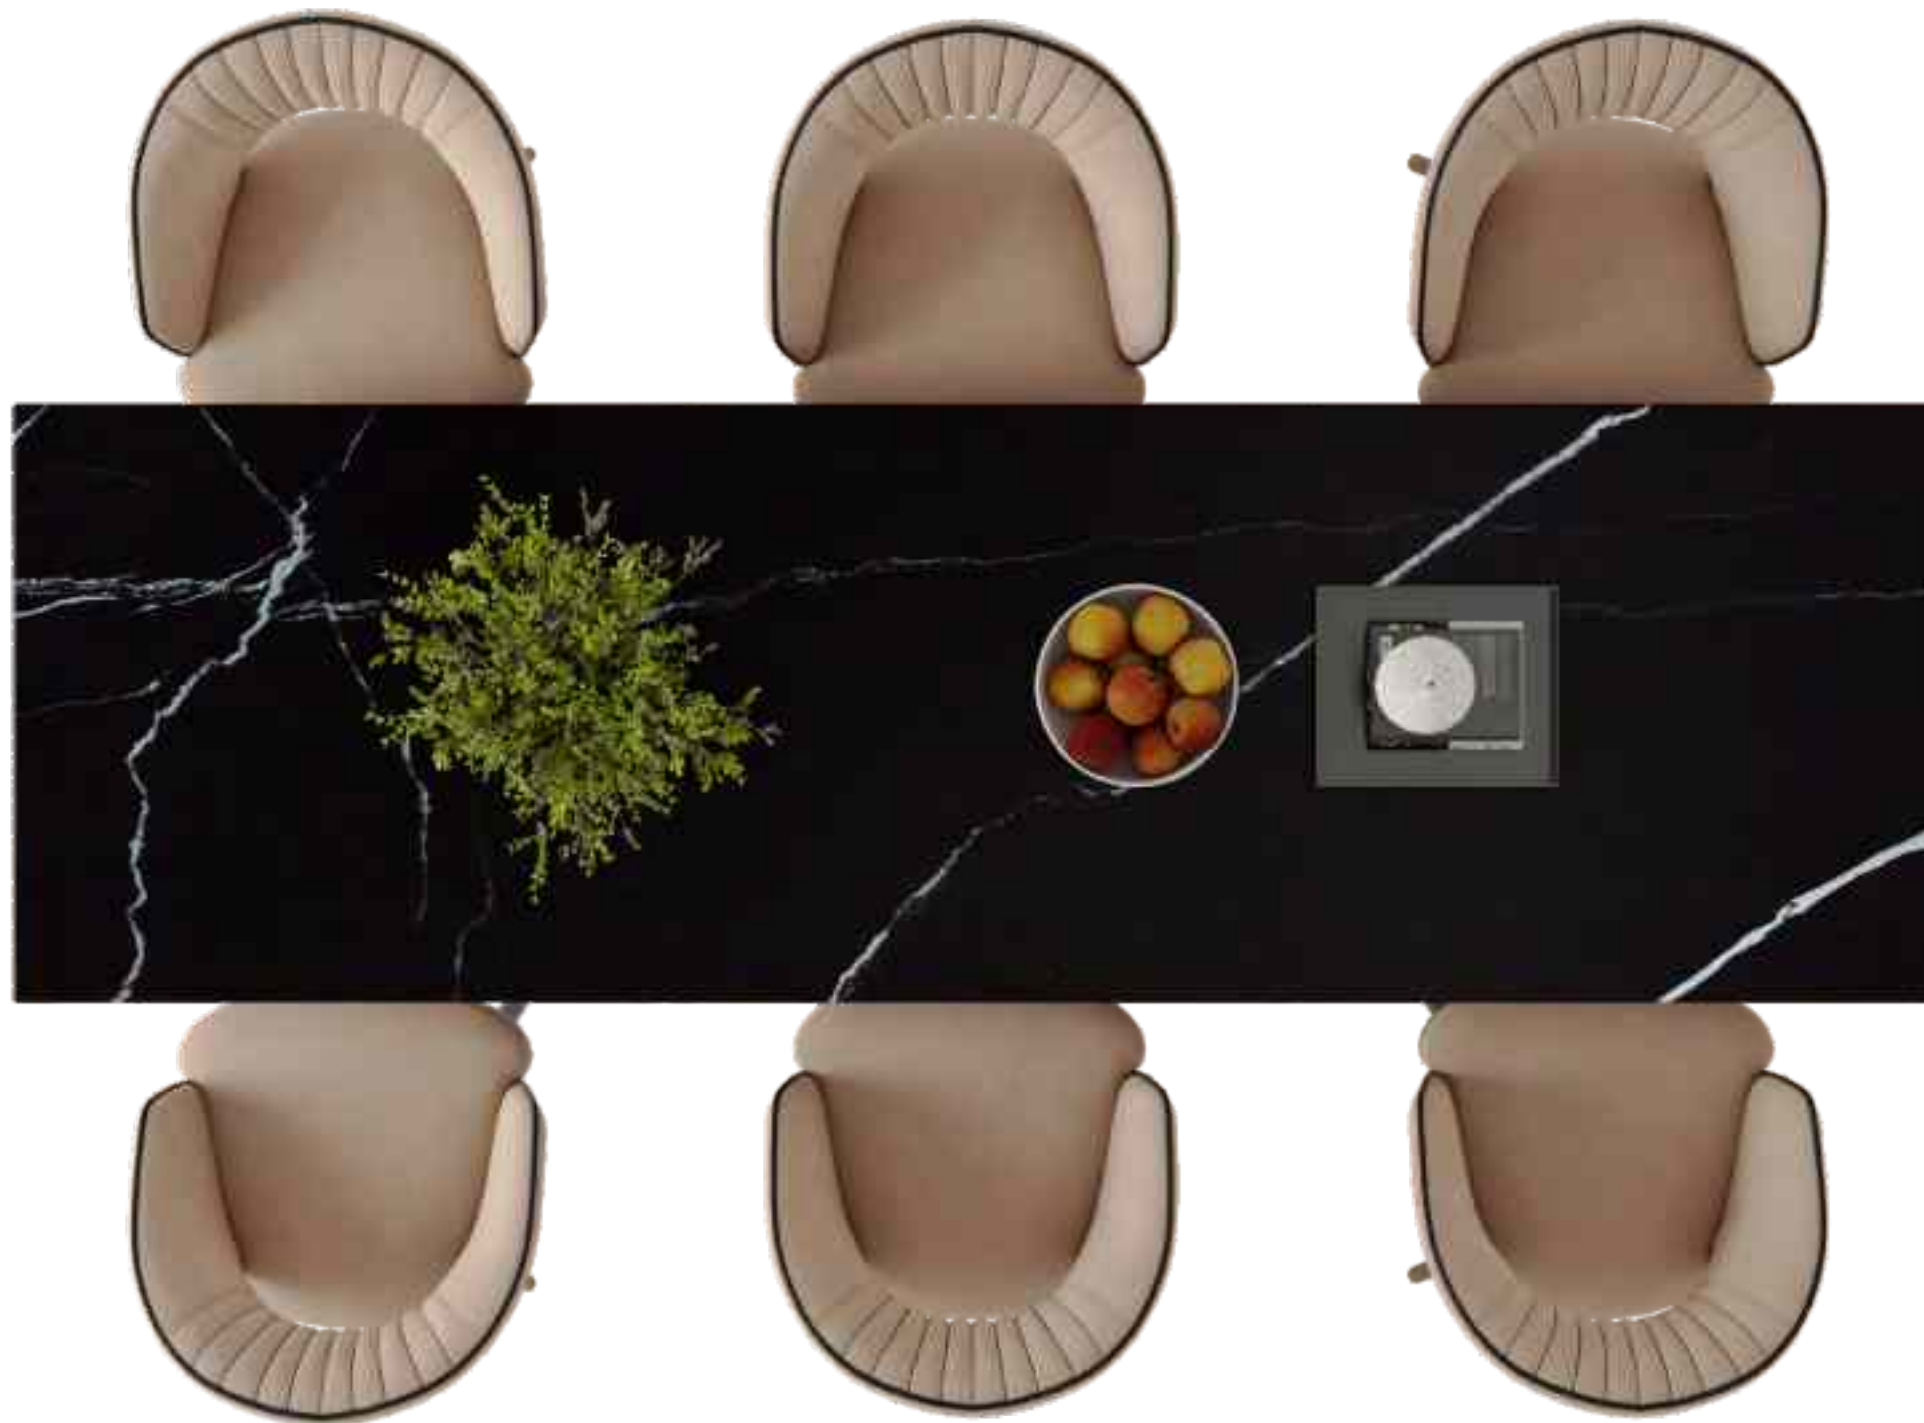

MERQUINA

BLACK
BODY | 15MM

CREATE A MODERN AND,
AT THE SAME TIME,
SOPHISTICATED SPACE