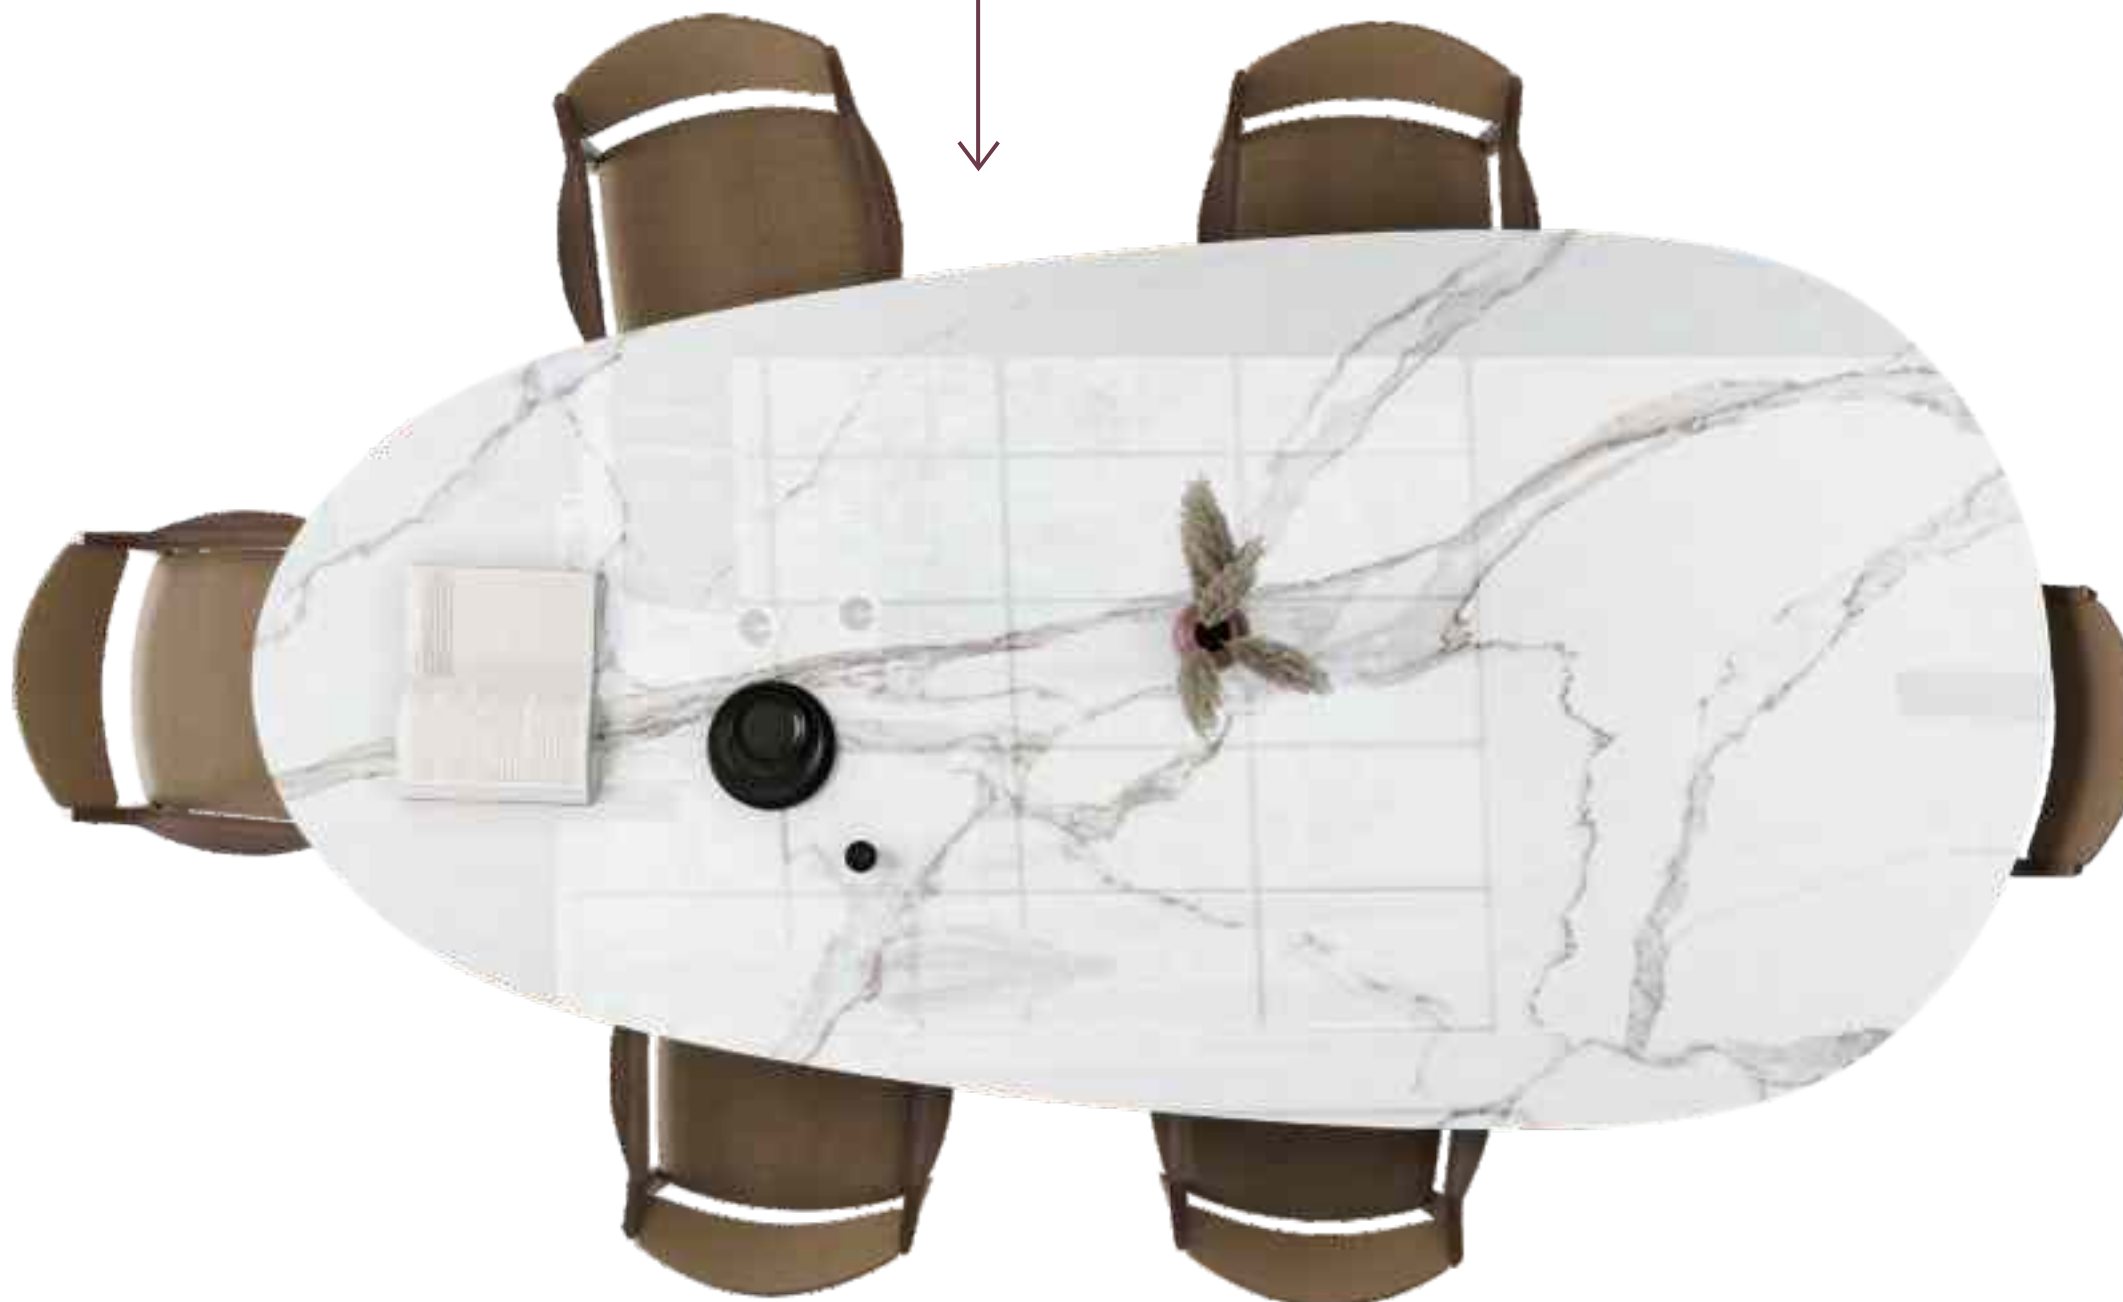

CALISTO WHITE

WHITE
BODY 15MM

STYLES THAT CREATE AUTHENTIC
AND C NTEMP RARY L KS