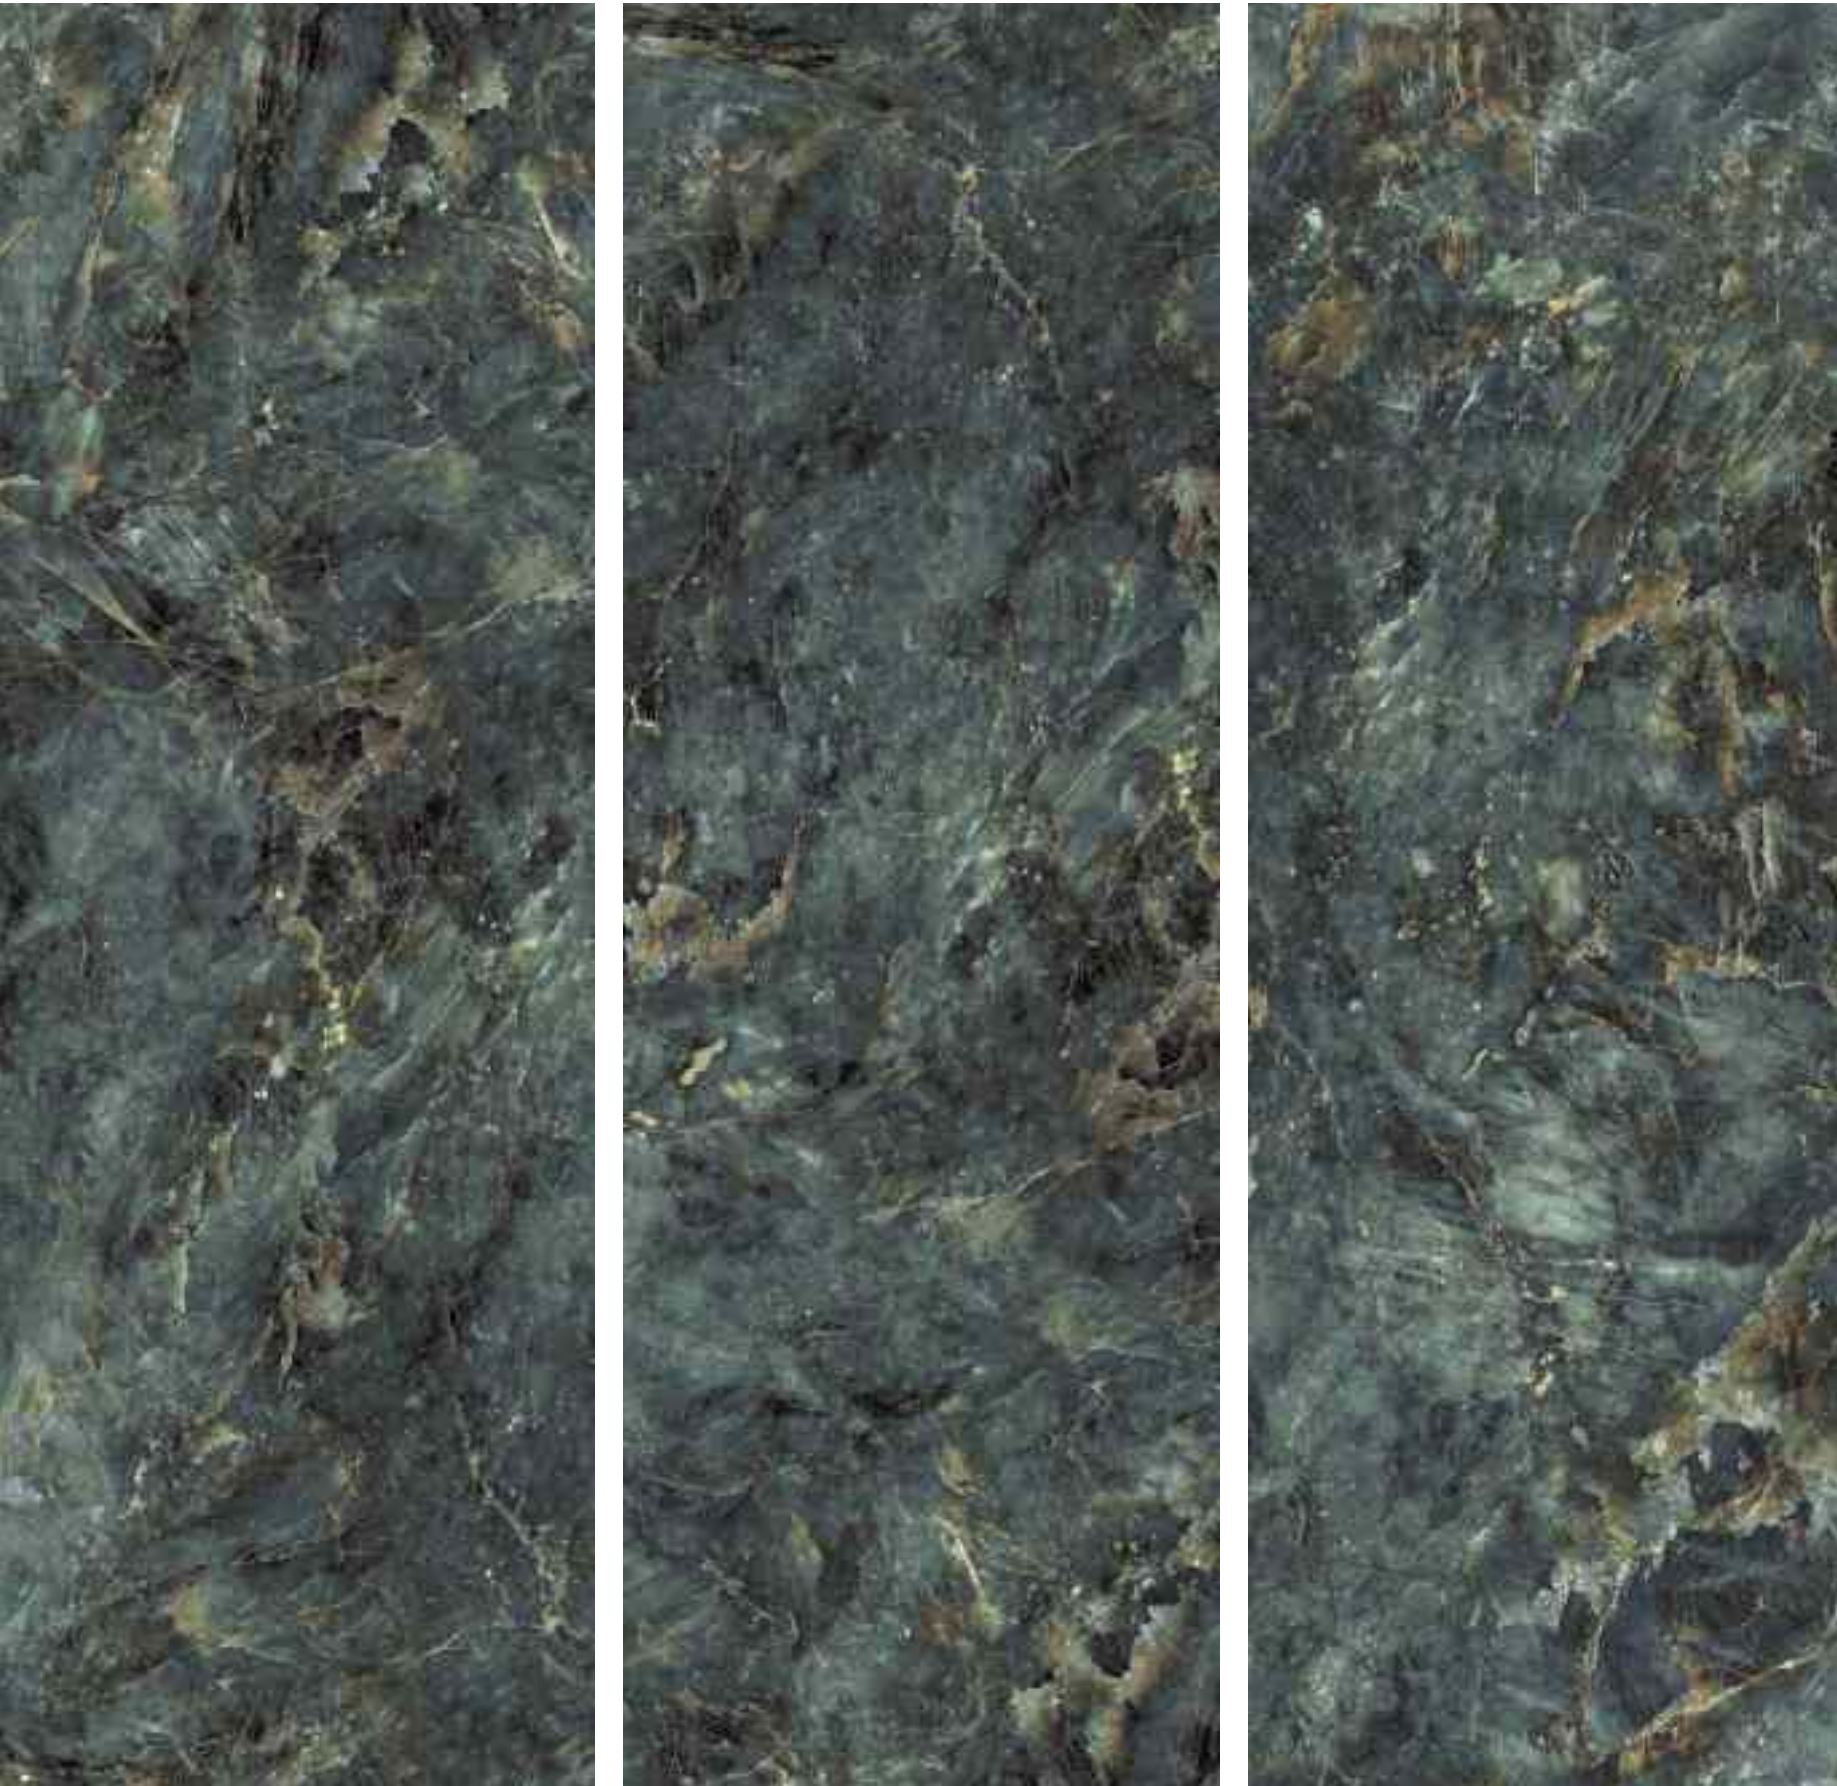

**SYNTHESIS BETWEEN PURITY,
MODERNITY AND ELEGANCE.**

LAIDER GREEN

AVAILABLE SIZE	AVAILABLE FINISH		RANDOM
	EXTRA GLOSS	GRES MATT	
800X2400MM	✓		3
800X3000MM			
800X3200MM			
1200X3200MM