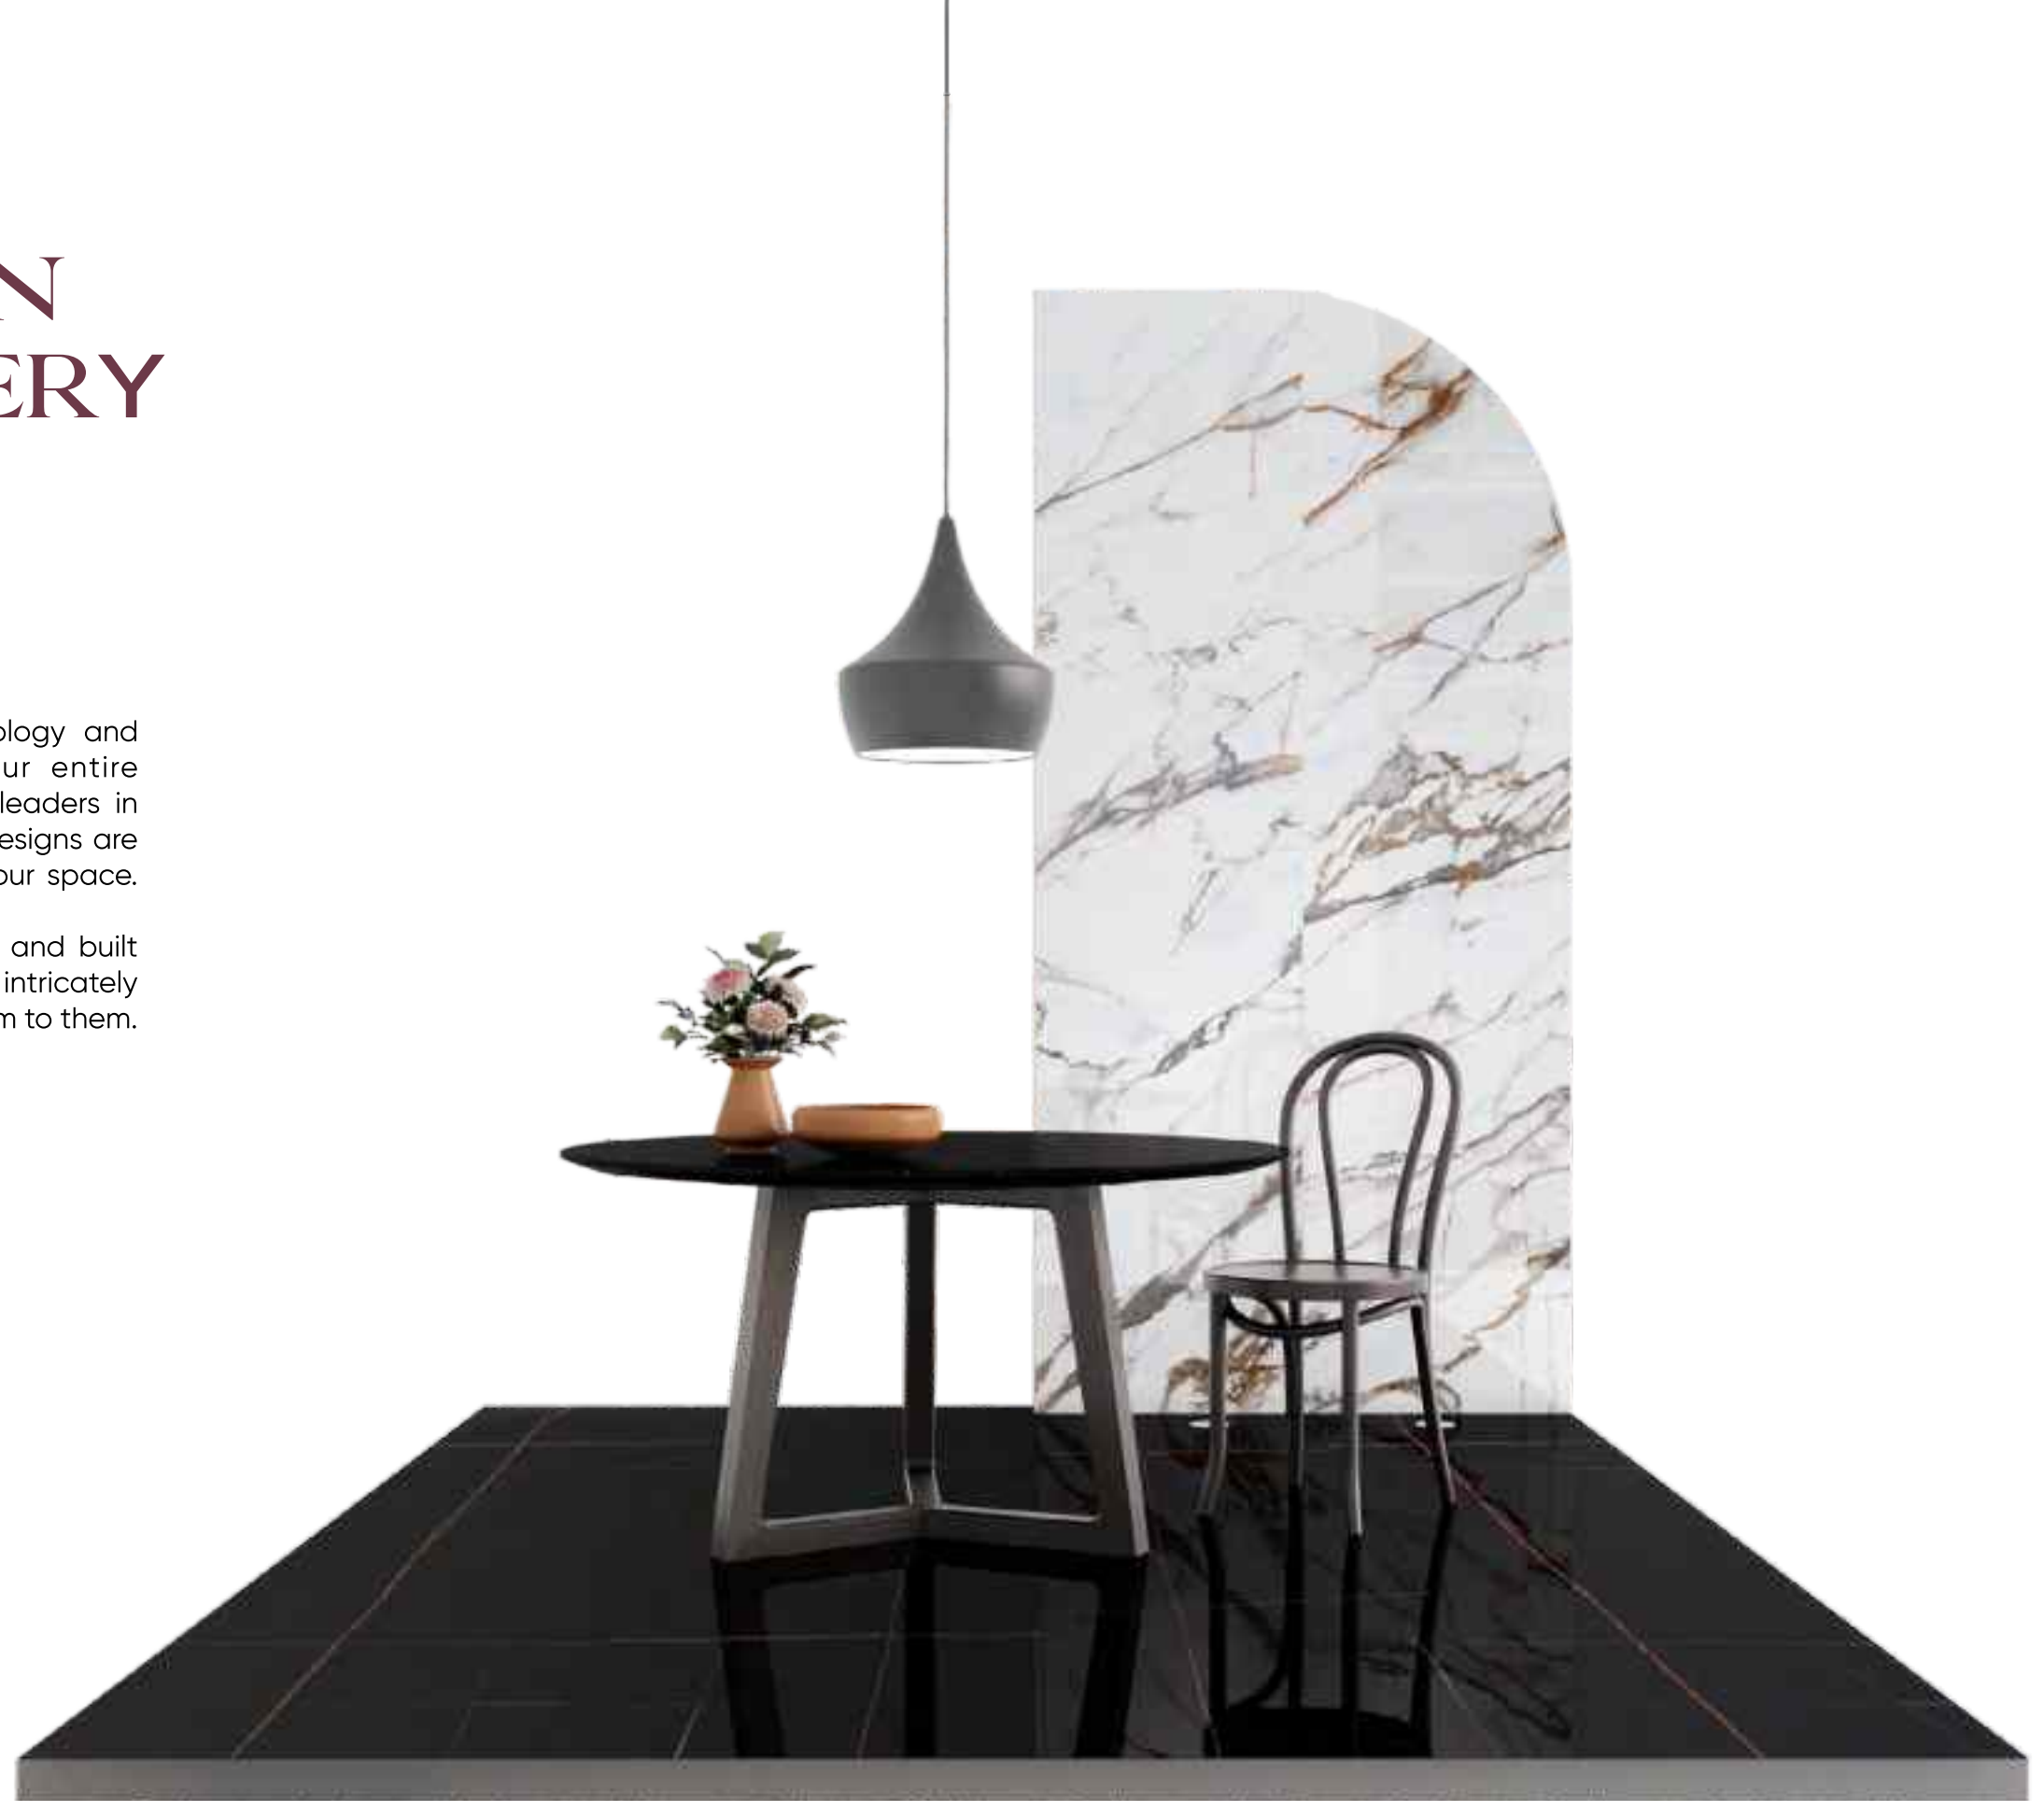

MOVE ON DISCOVERY

Incorporating advanced technology and high-quality material into our entire product is what makes us the leaders in the ceramic industry. All of our designs are made to suit the aesthetic of your space.

They are refined, contemporary, and built to perfection. Our designs are intricately made and bear an imperial charm to them.

→ A NEW DIMENSION
TO YOUR SPACE.