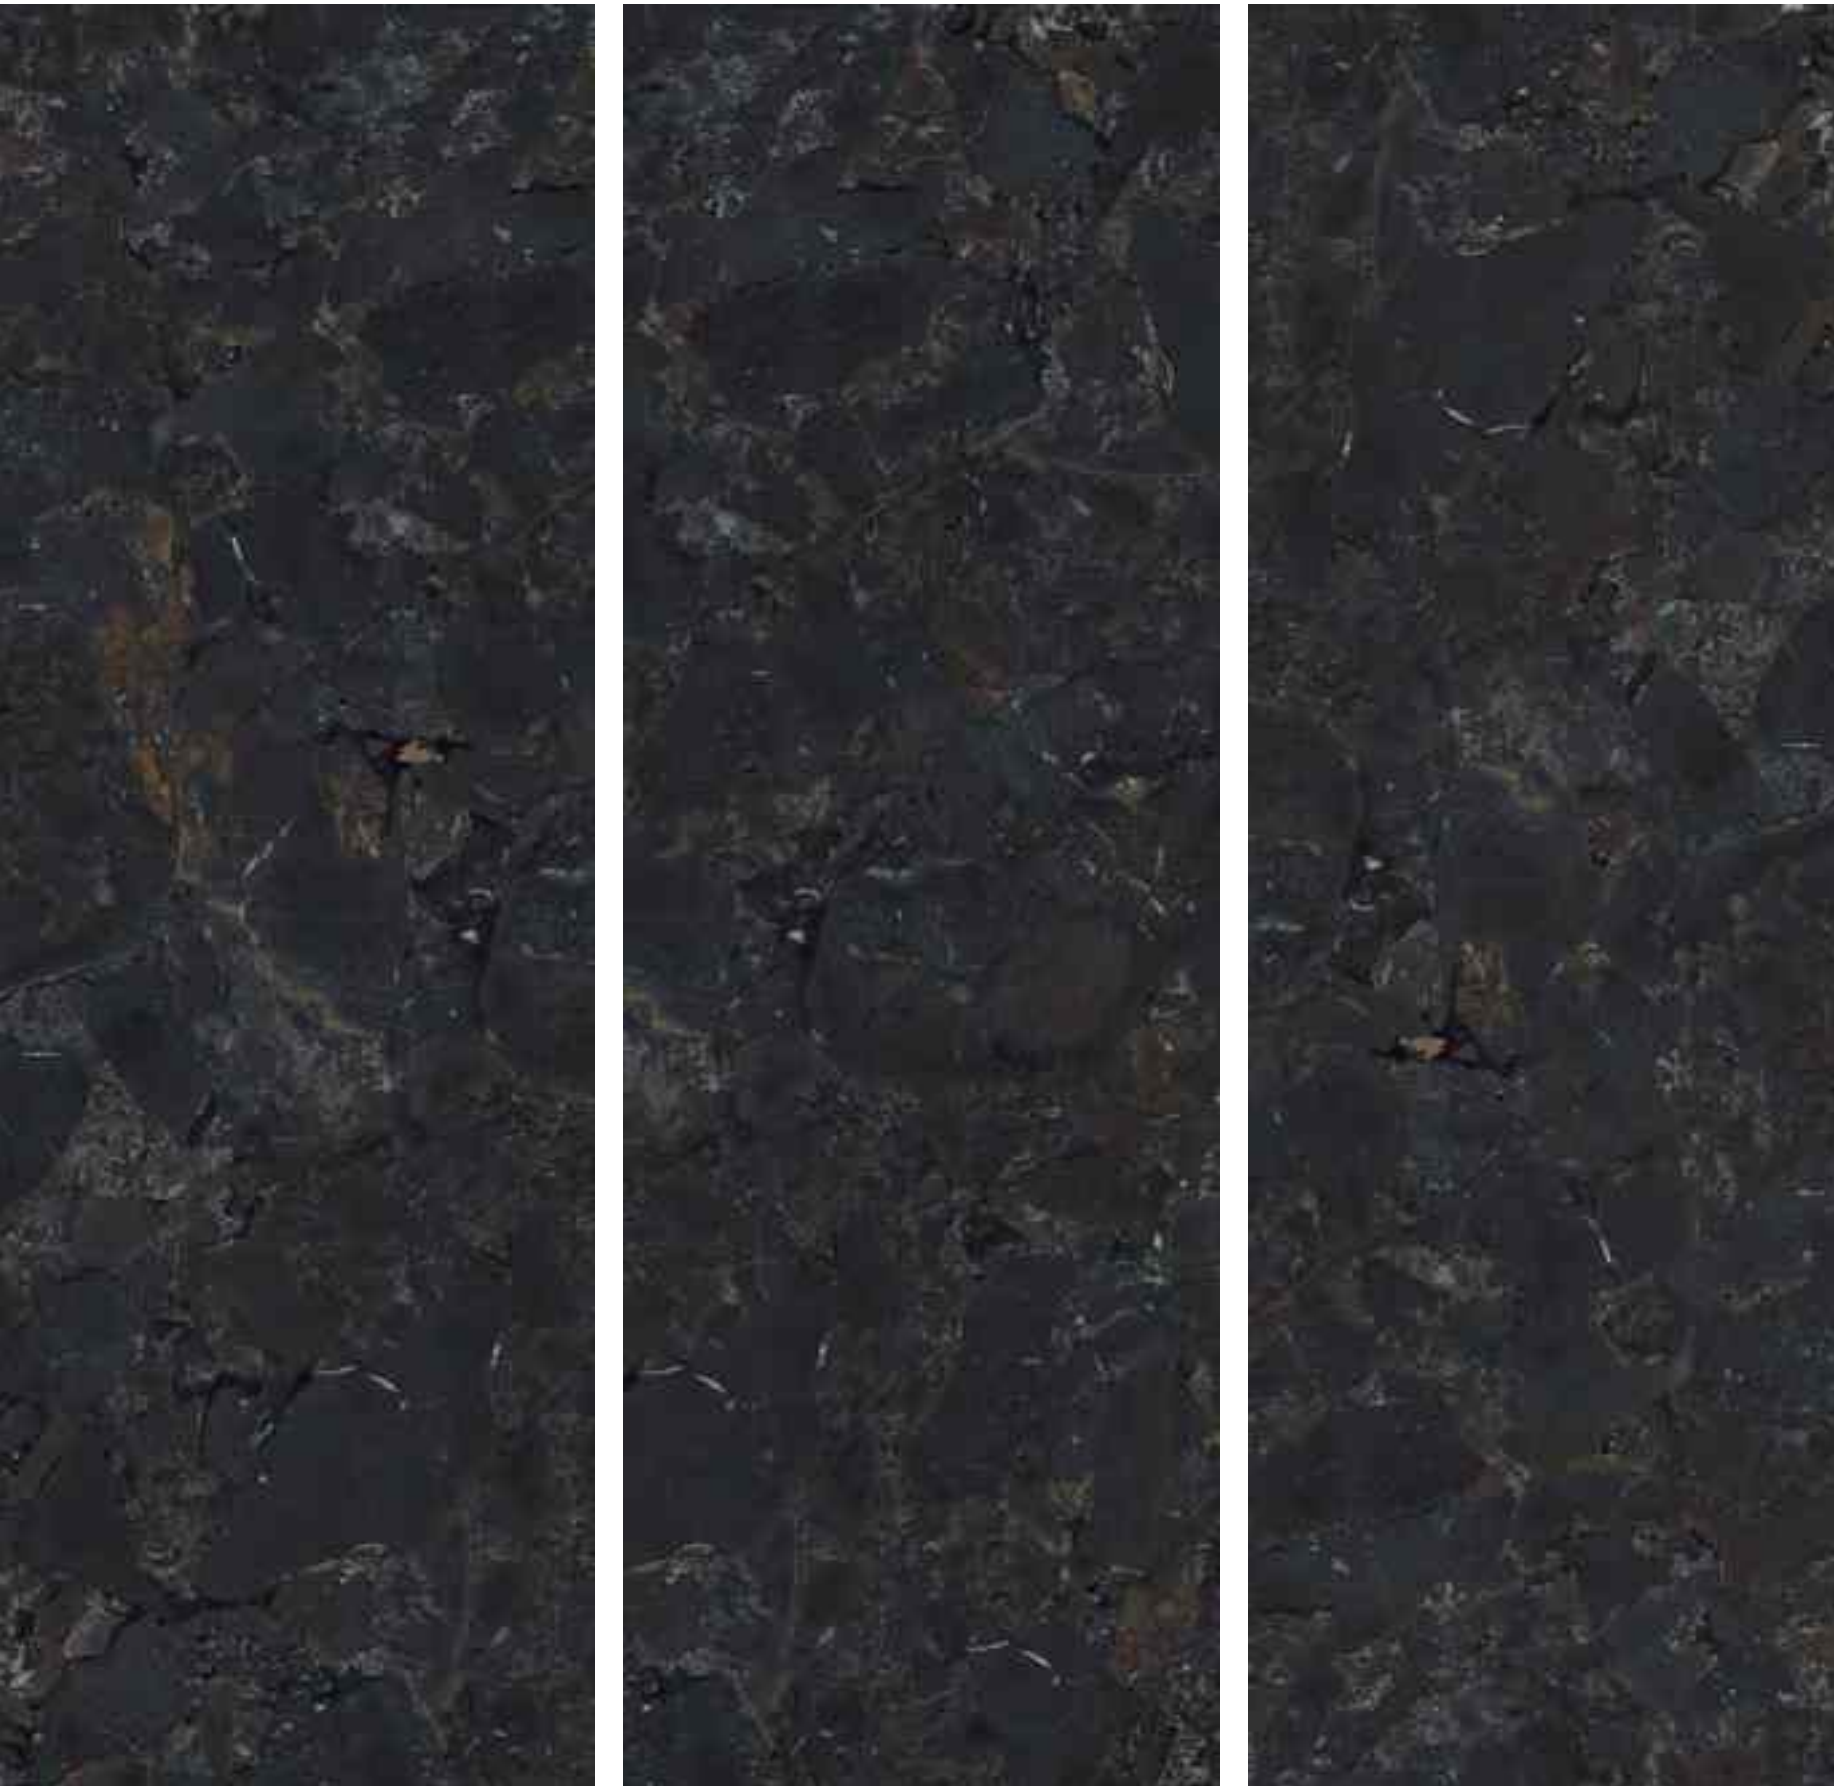

PERFECTLY COMBINES
AESTHETICS AND FUNCTIONALITY.

INFINITY BLACK

AVAILABLE SIZE	AVAILABLE FINISH		RANDOM
	EXTRA GLOSS	GRES MATT	
800X2400MM	✓		3
800X3000MM			
800X3200MM			
1200X3200MM