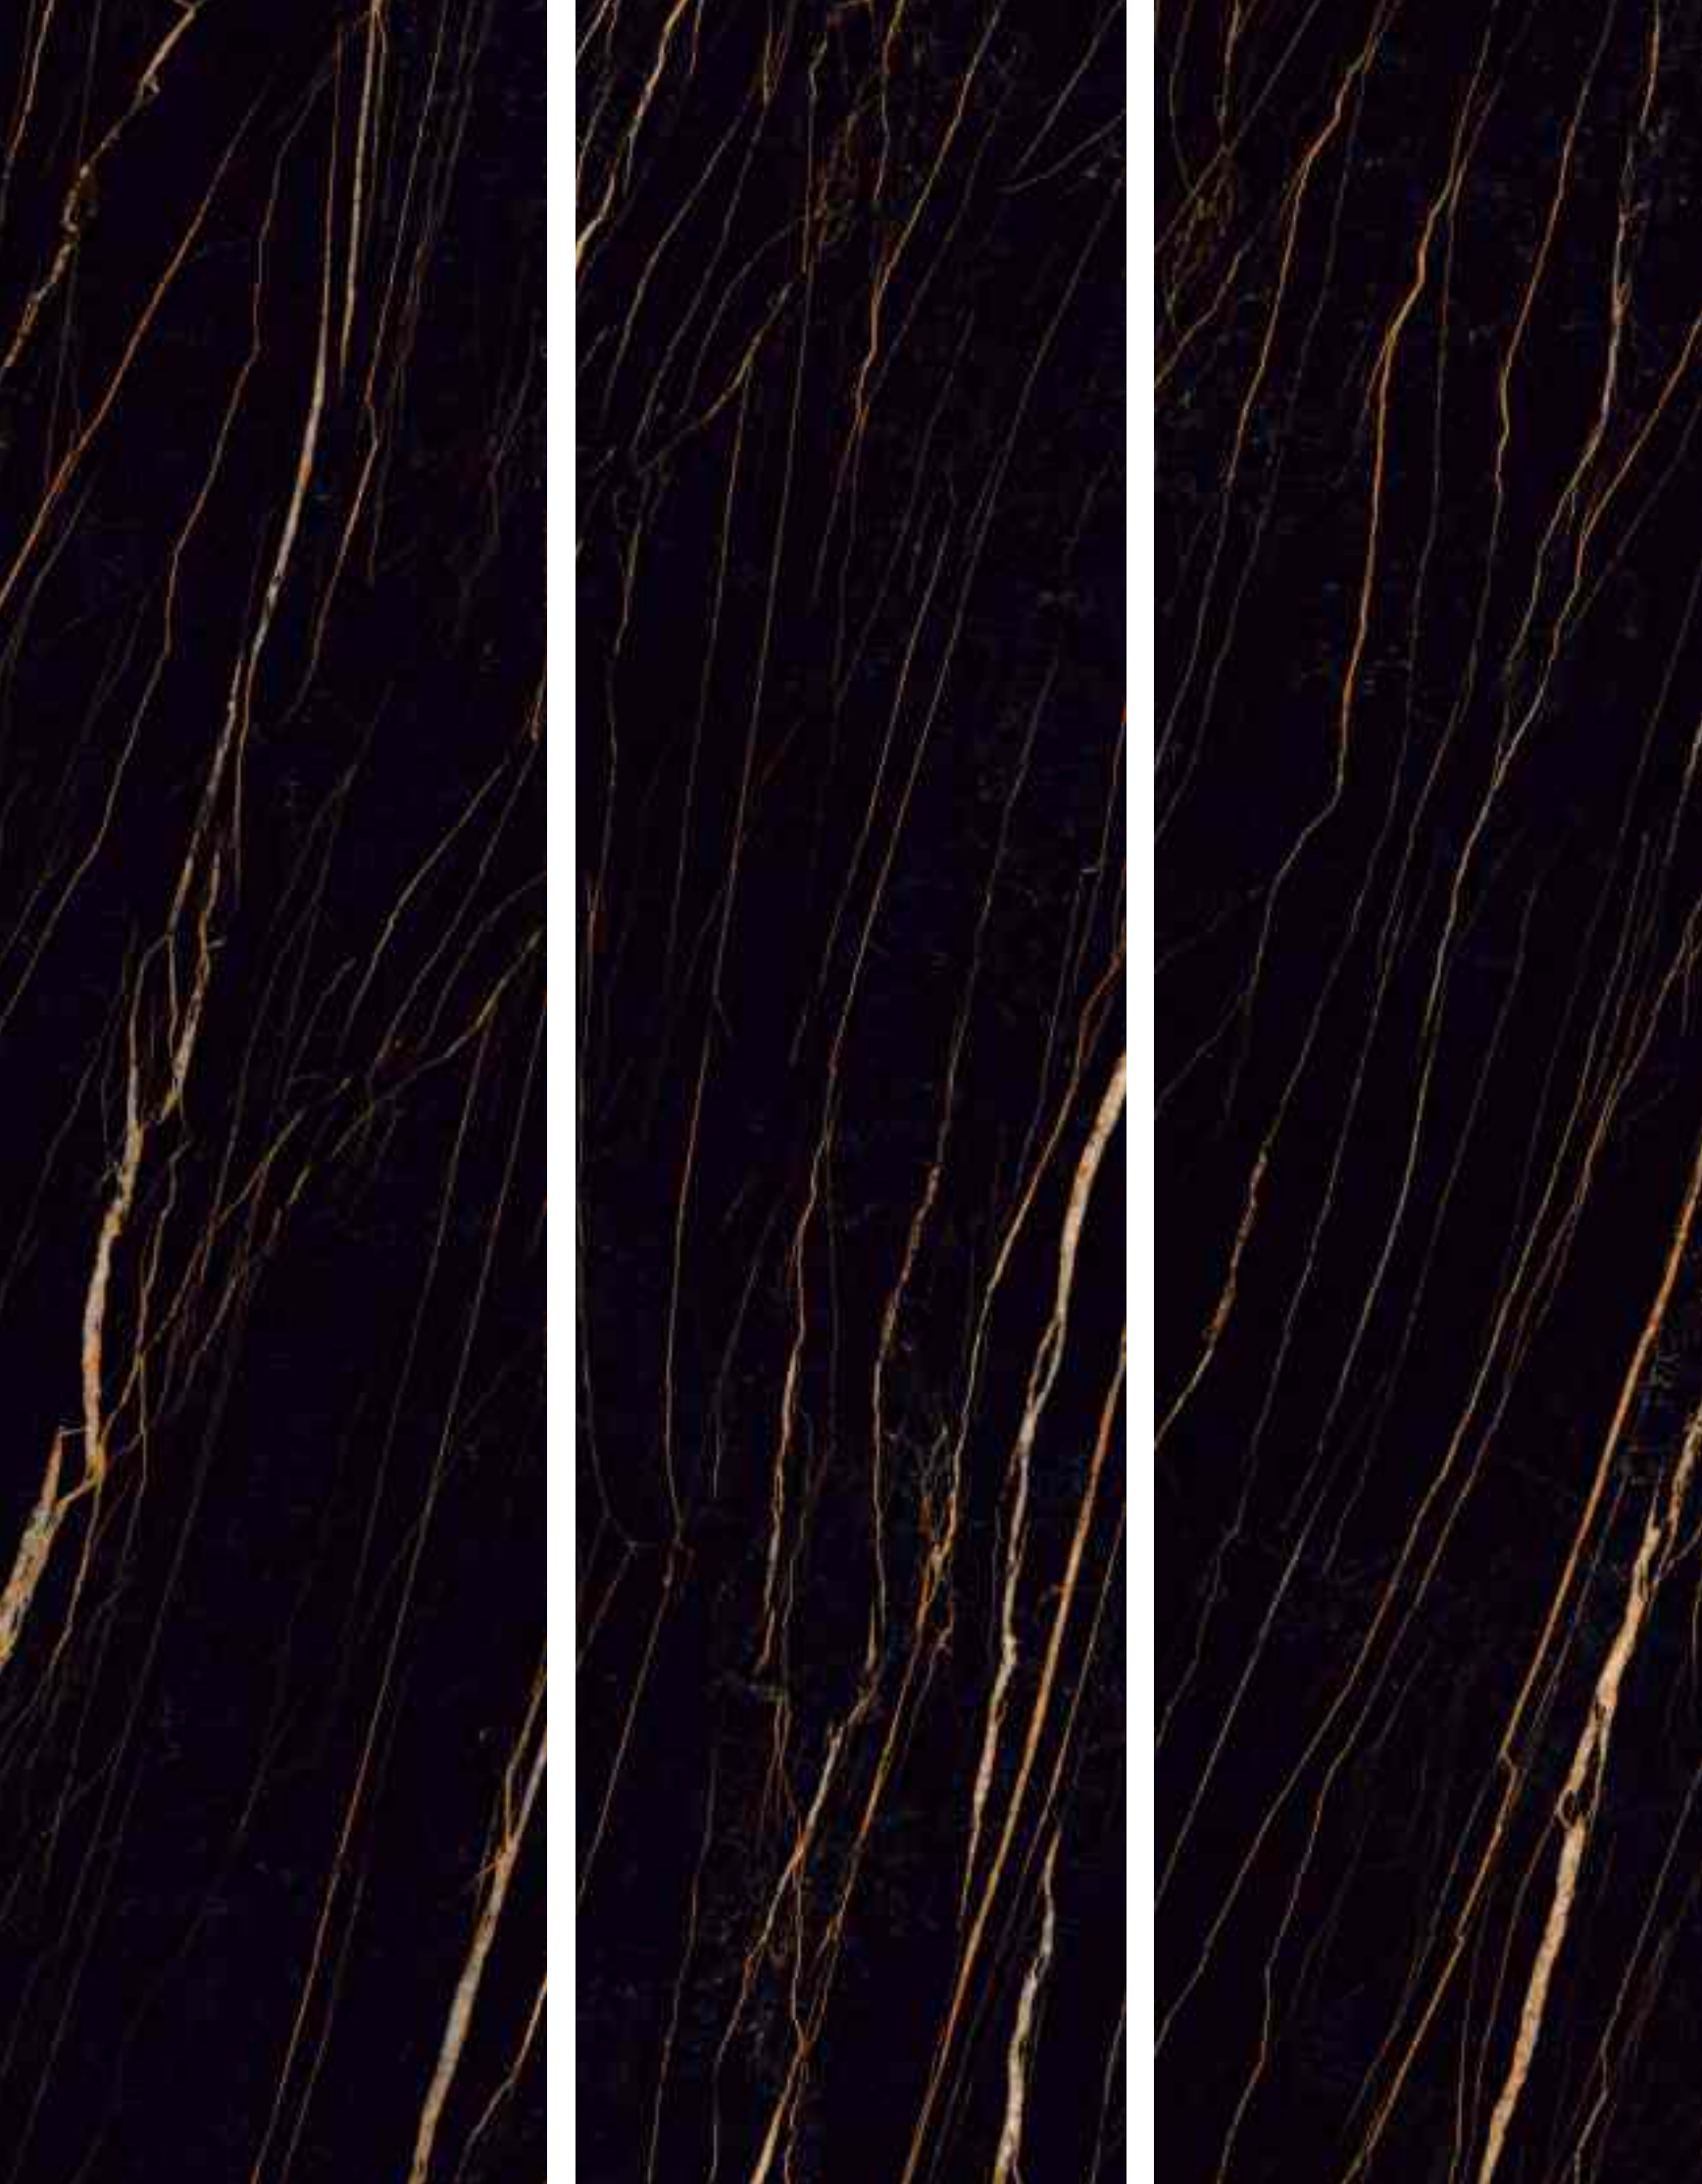

A NEW DIMENSION TO YOUR SPACE.

INFINITY
BLACK

BLACK DESIRE

A NEW DIMENSION
TO YOUR SPACE.

↑
BACK TO GALLERY

BLACK DESIRE

BLACK
BODY | 15MM

ELEGANT AND VIVID
COLORS THAT ENHANCE
THE NATURAL BEAUTY