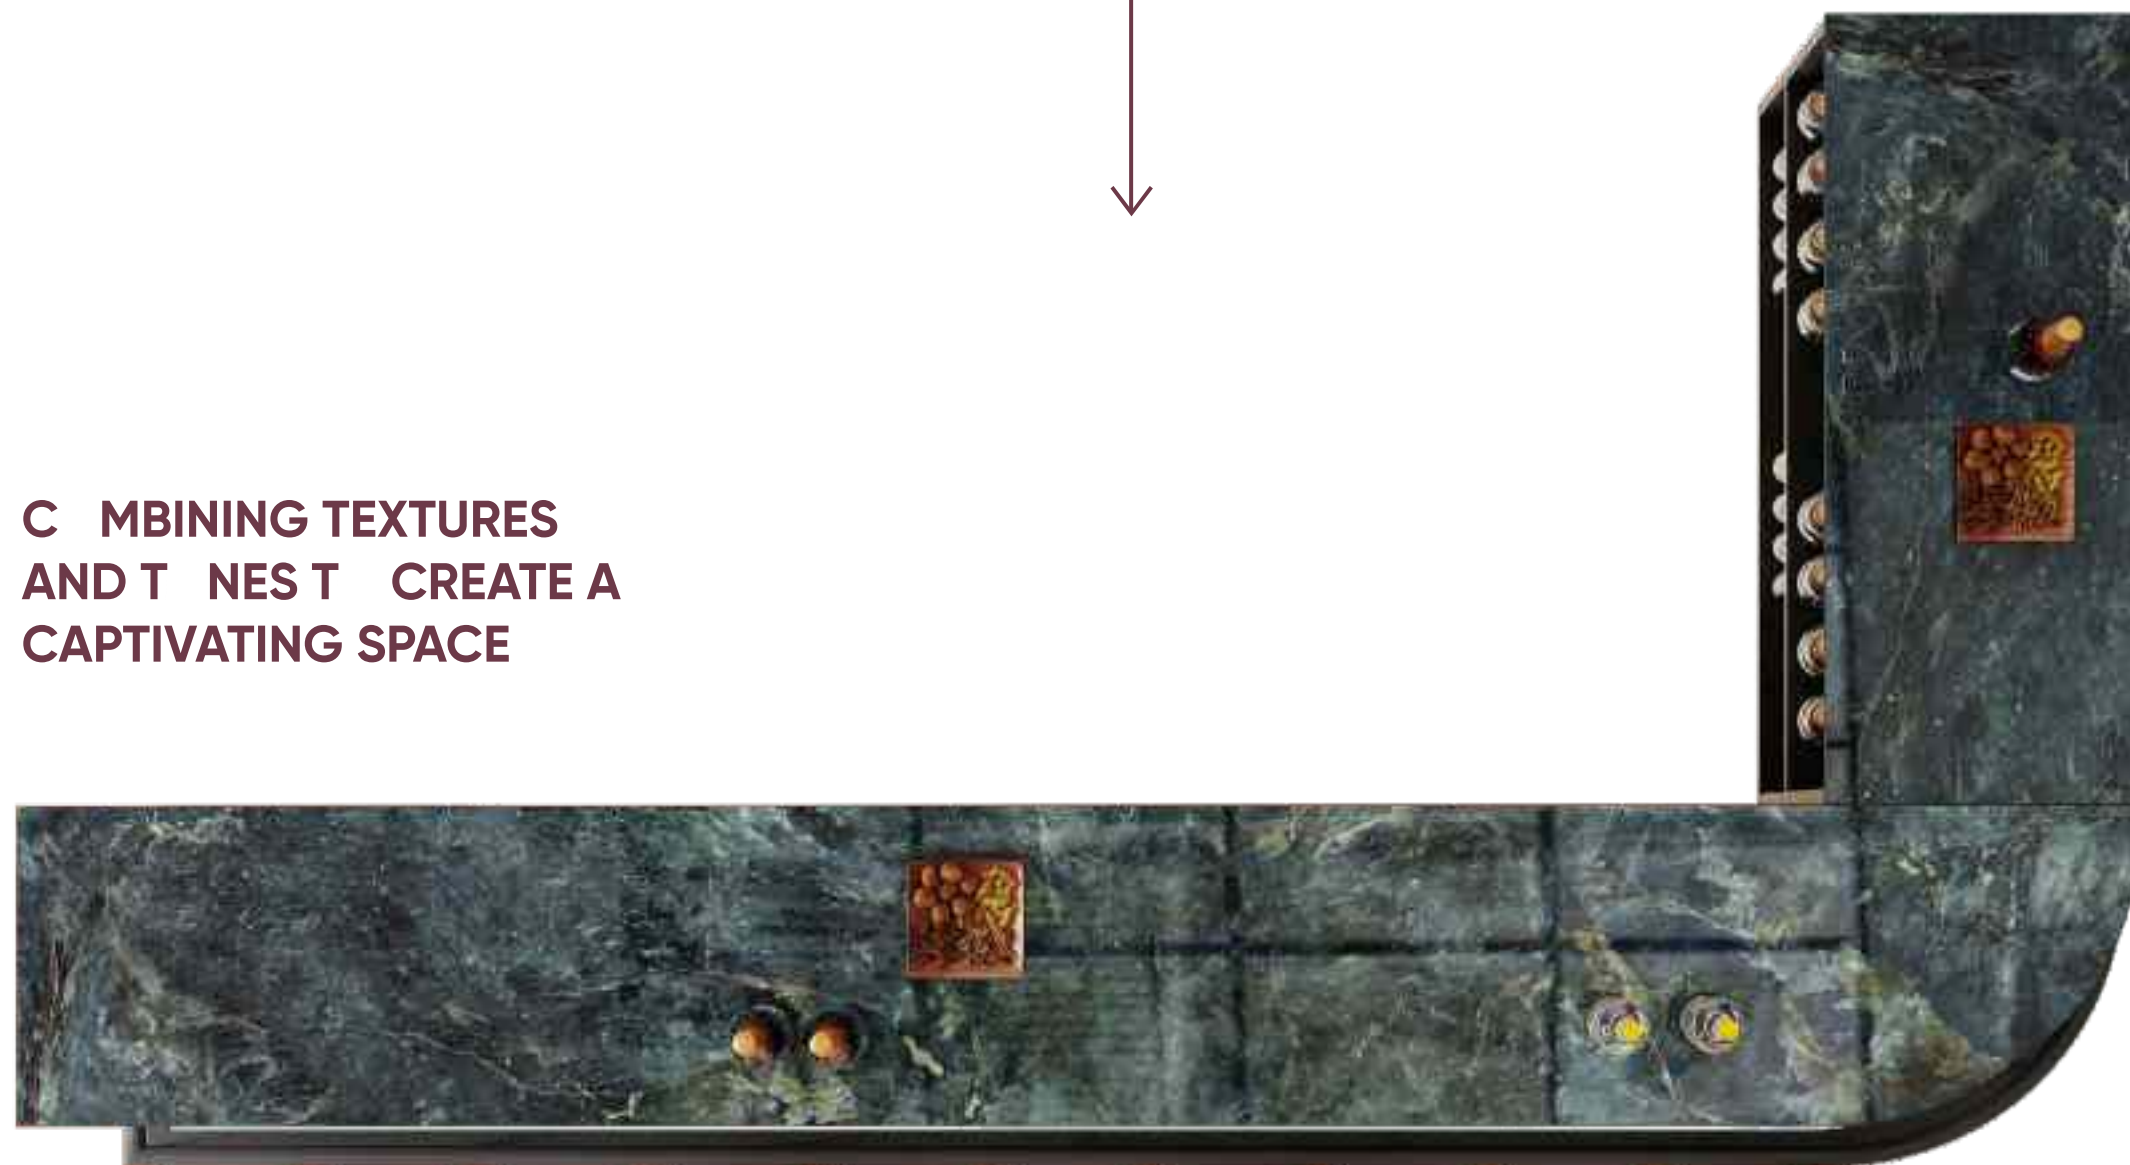

LAIDER
GREEN

COMBINING TEXTURES
AND TONES TO CREATE A
CAPTIVATING SPACE

BLACK
BODY 15MM