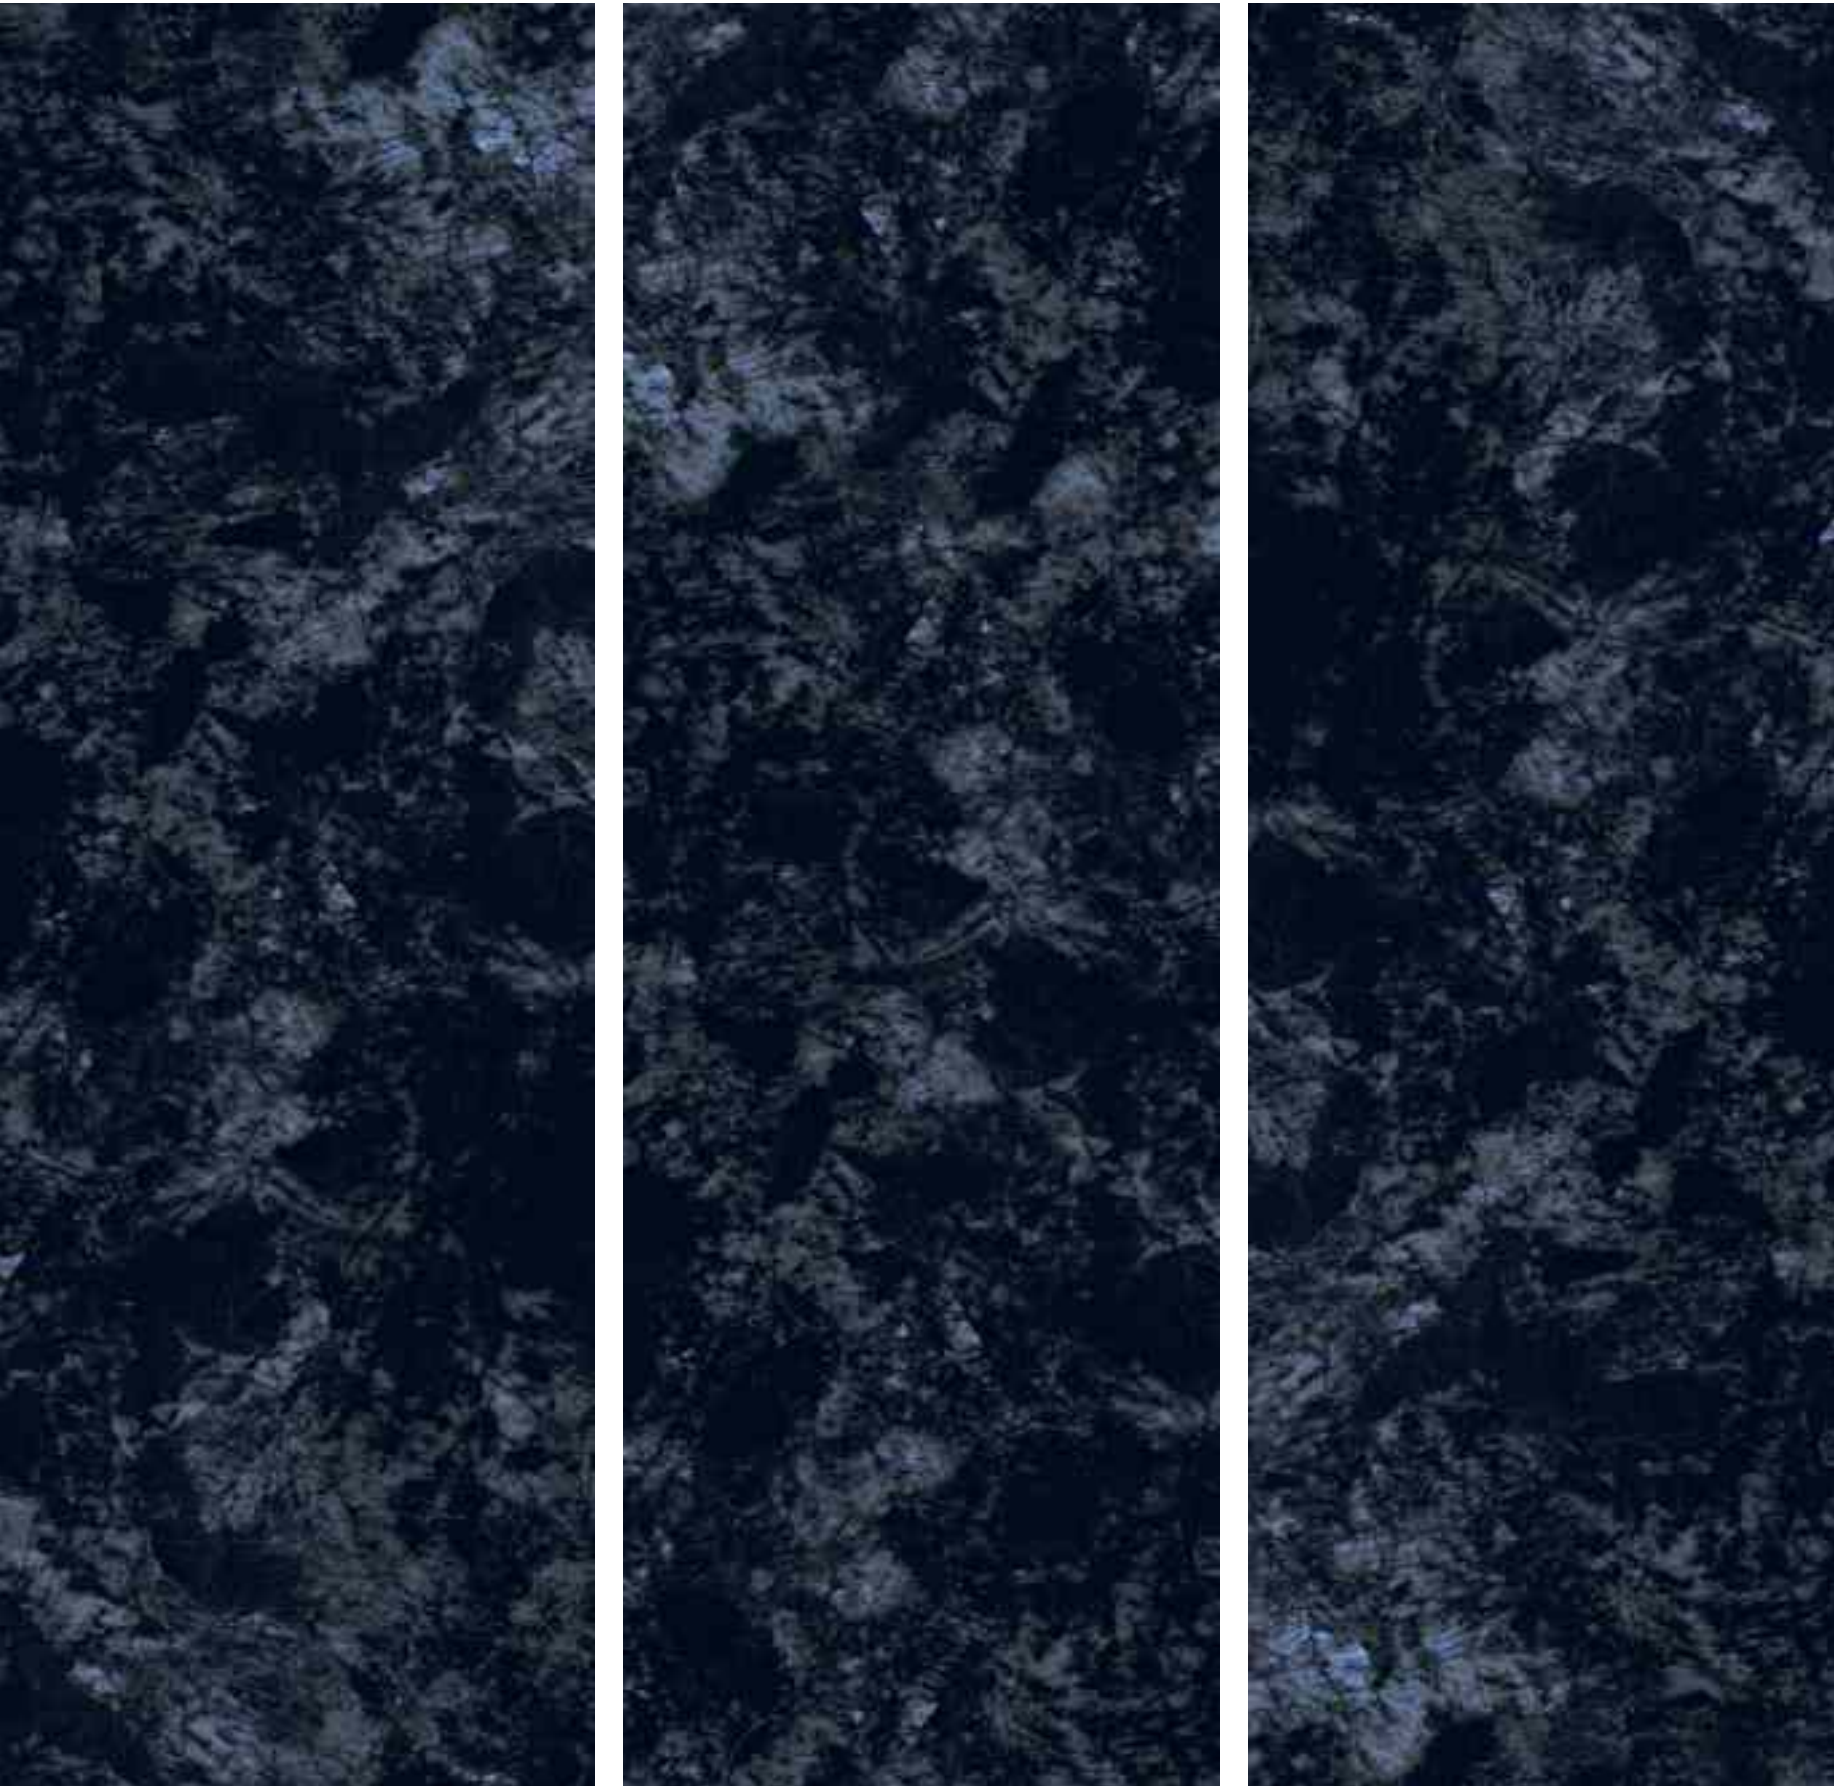

**SIMPLICITY, FRESHNESS, WARMTH
AND STYLISTIC IMMEDIACY.**

VOLGA BLUE

AVAILABLE SIZE	AVAILABLE FINISH		RANDOM
	EXTRA GLOSS	GRES MATT	
800X2400MM	✓		3
800X3000MM			
800X3200MM	✓		1
1200X3200MM			

VOLGA BLUE