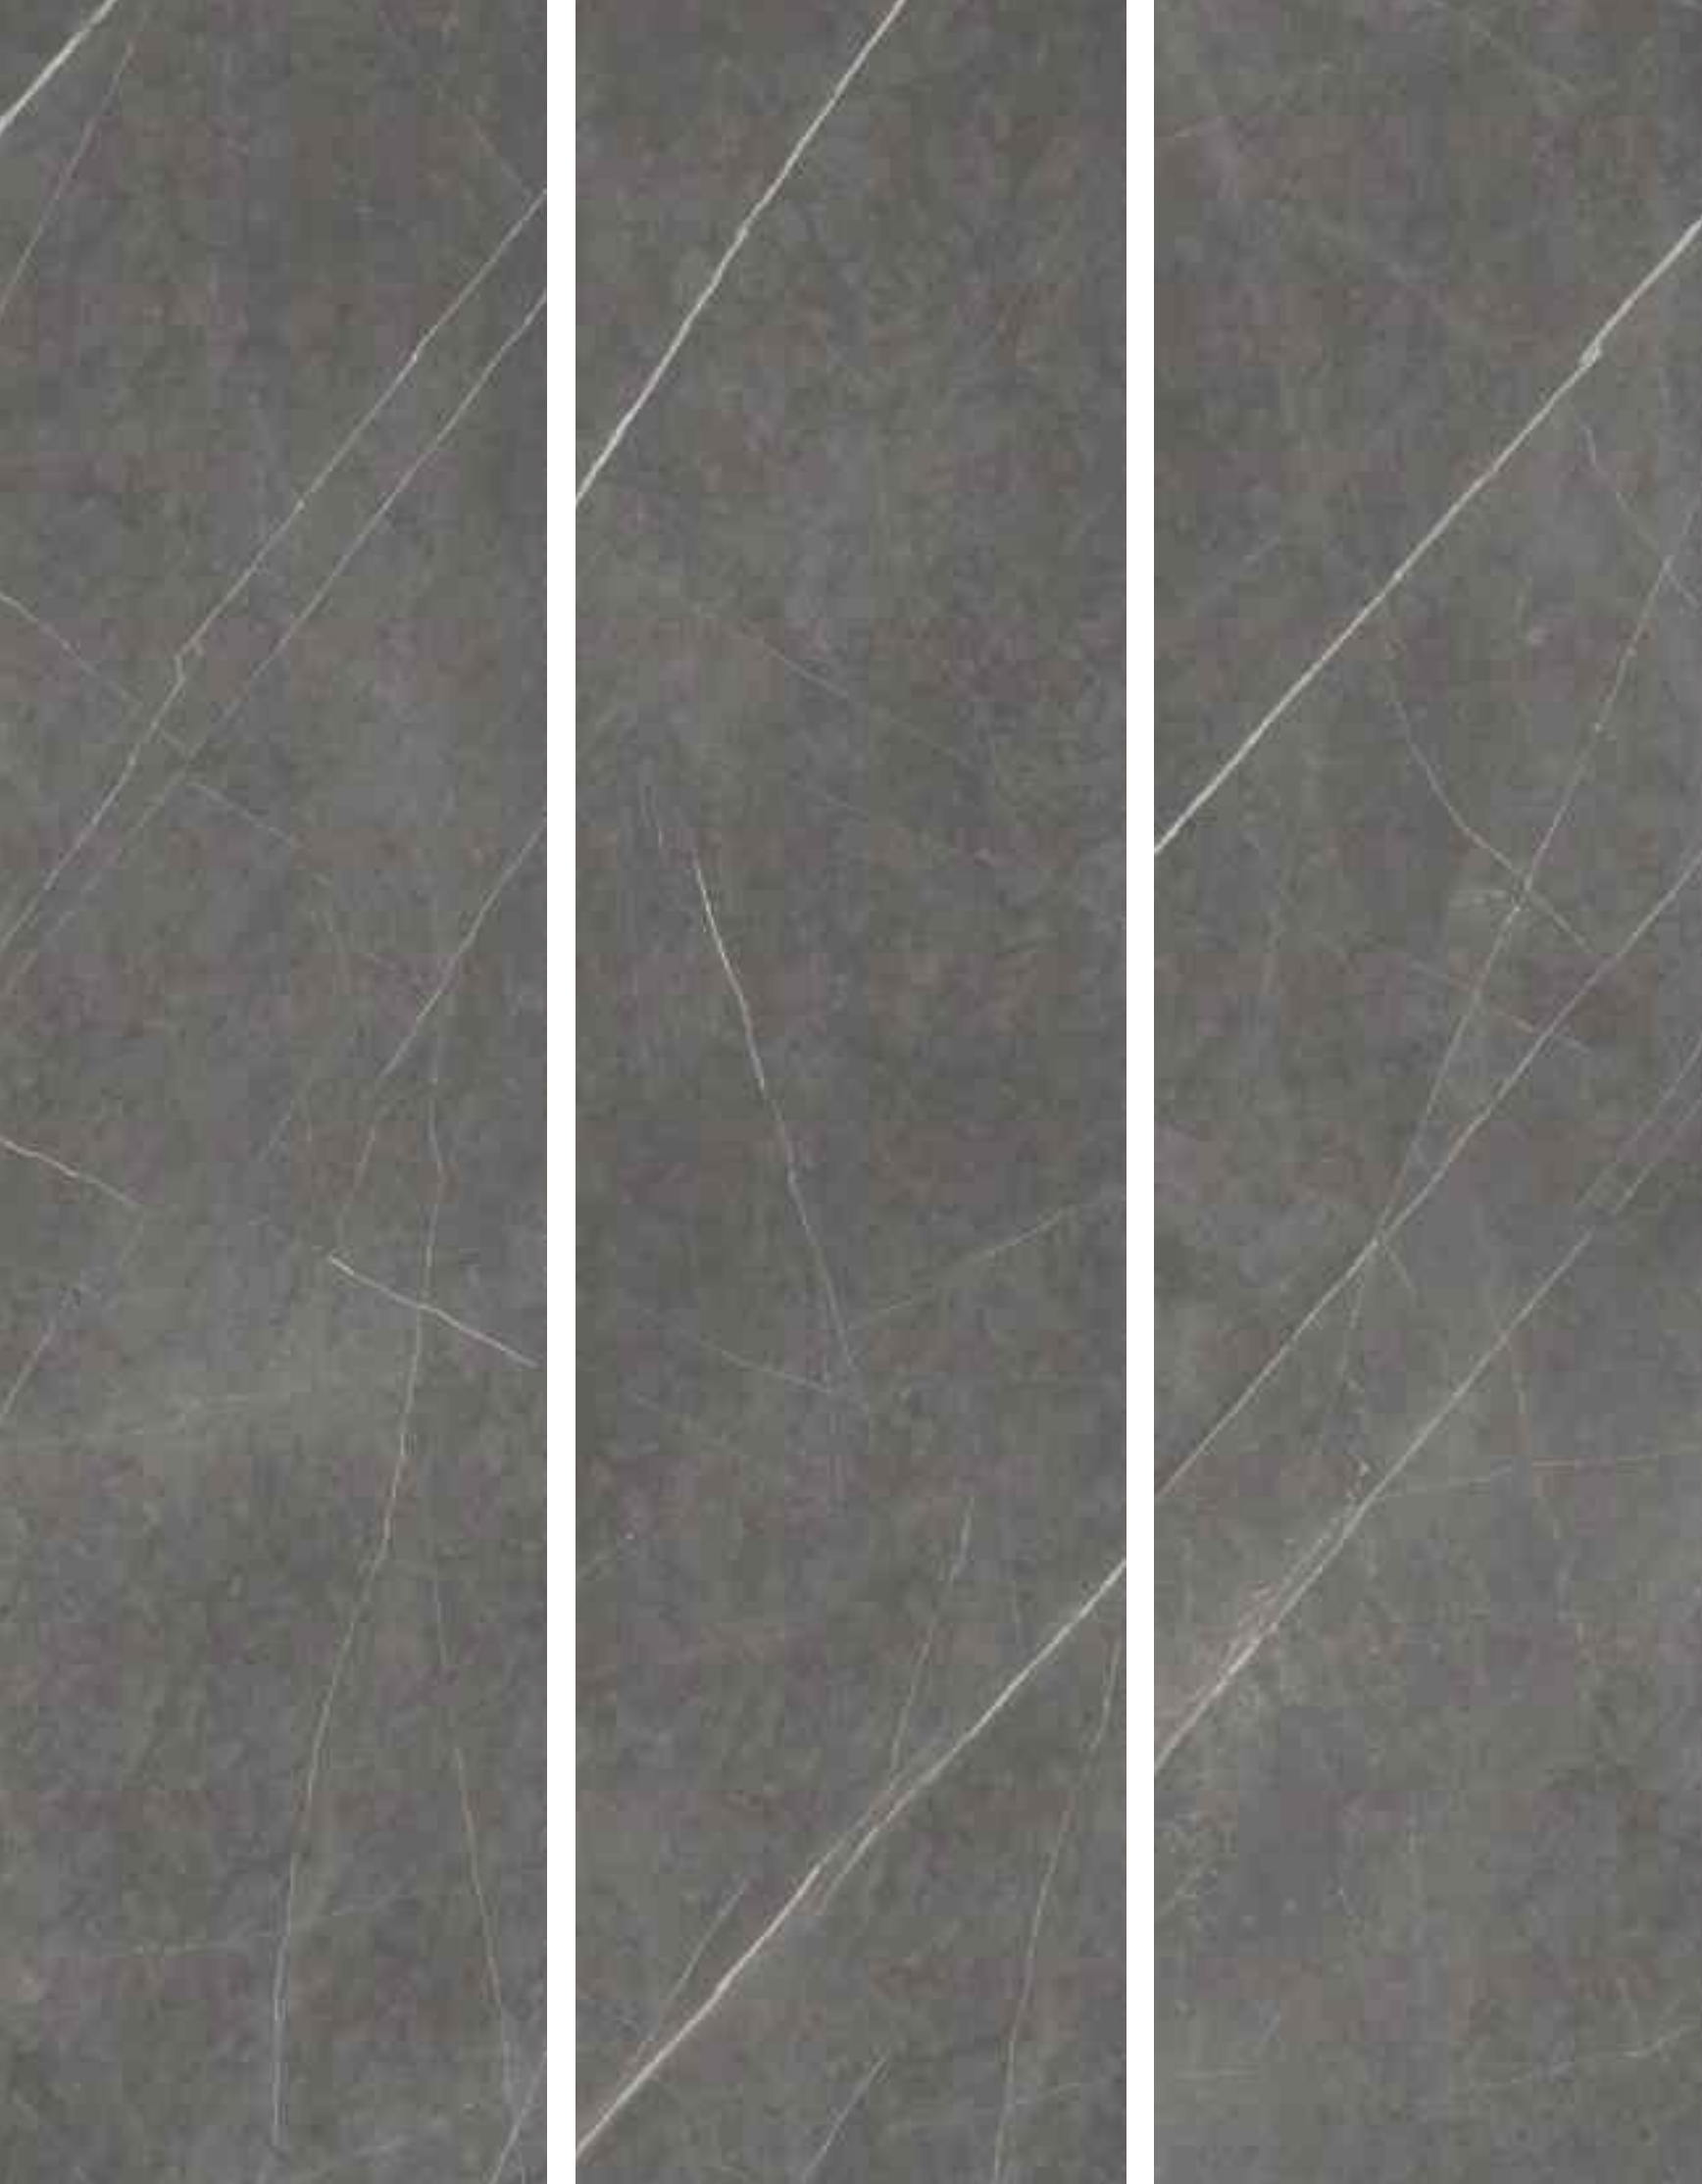

PIETRA NERO

AVAILABLE SIZE	AVAILABLE FINISH		RANDOM
	EXTRA GLOSS	GRES MATT	
800X2400MM	✓	✓	3
800X3000MM	✓	✓	3
800X3200MM			
1200X3200MM