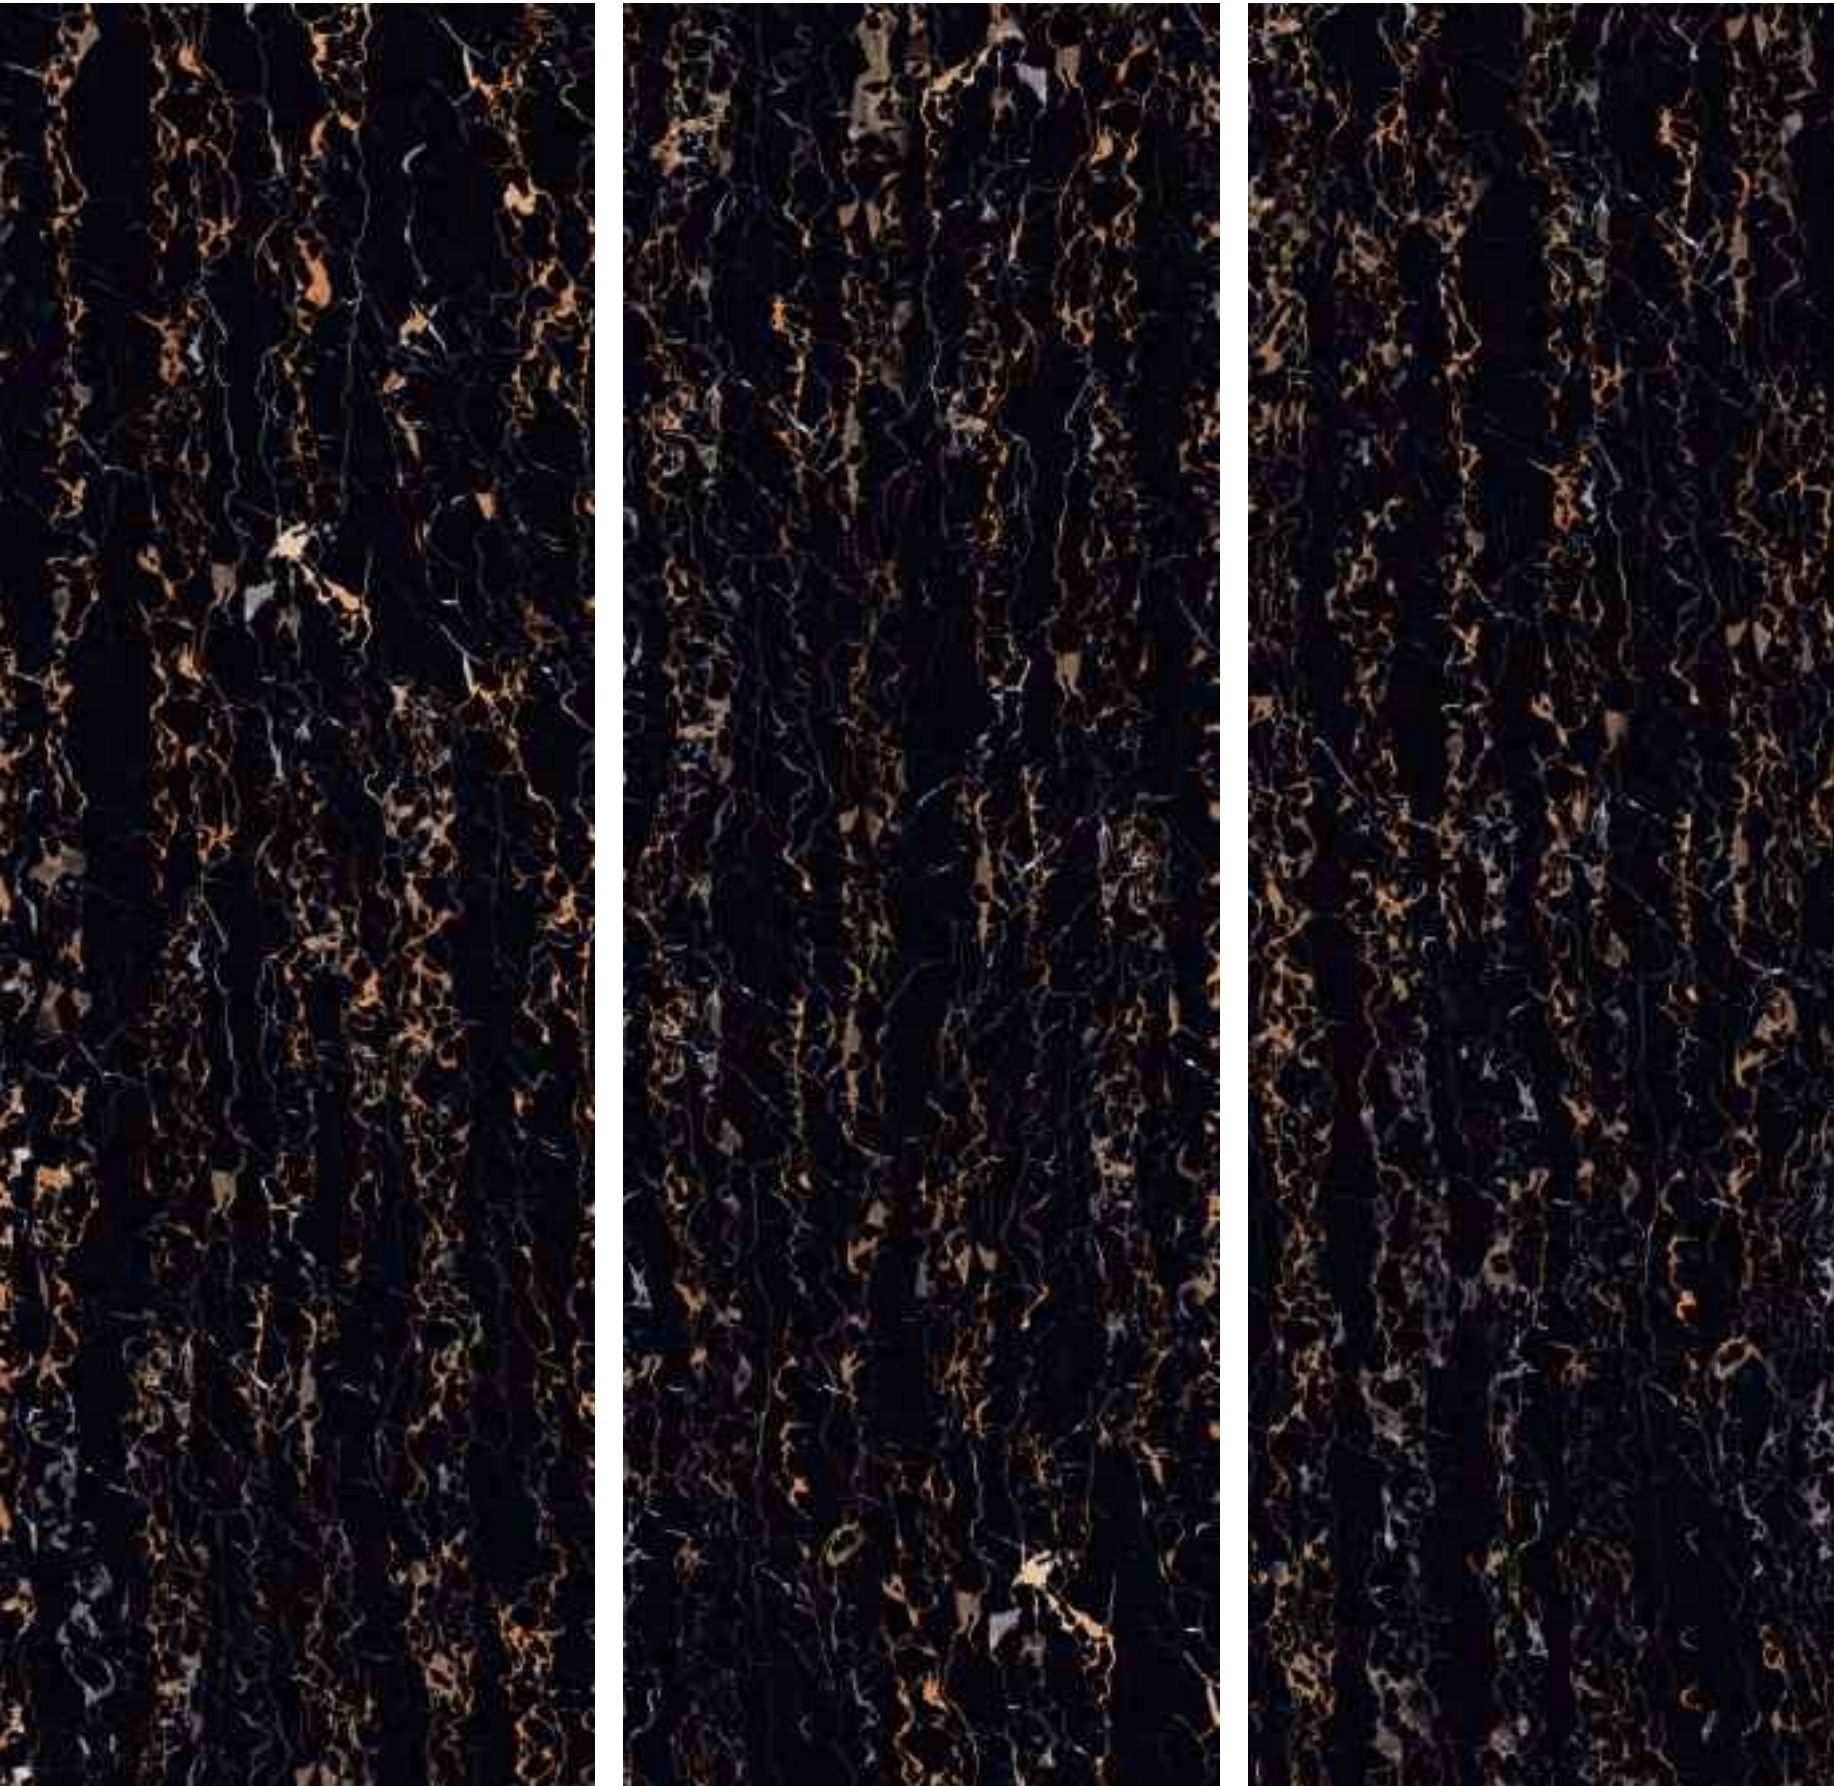

PUT TOGETHER A MODERN SPACE
WITH UNMATCHED ELEGANCE.

GOLDEN PORTORO

AVAILABLE SIZE	AVAILABLE FINISH		RANDOM
	EXTRA GLOSS	GRES MATT	
800X2400MM	✓		3
800X3000MM			
800X3200MM			
1200X3200MM