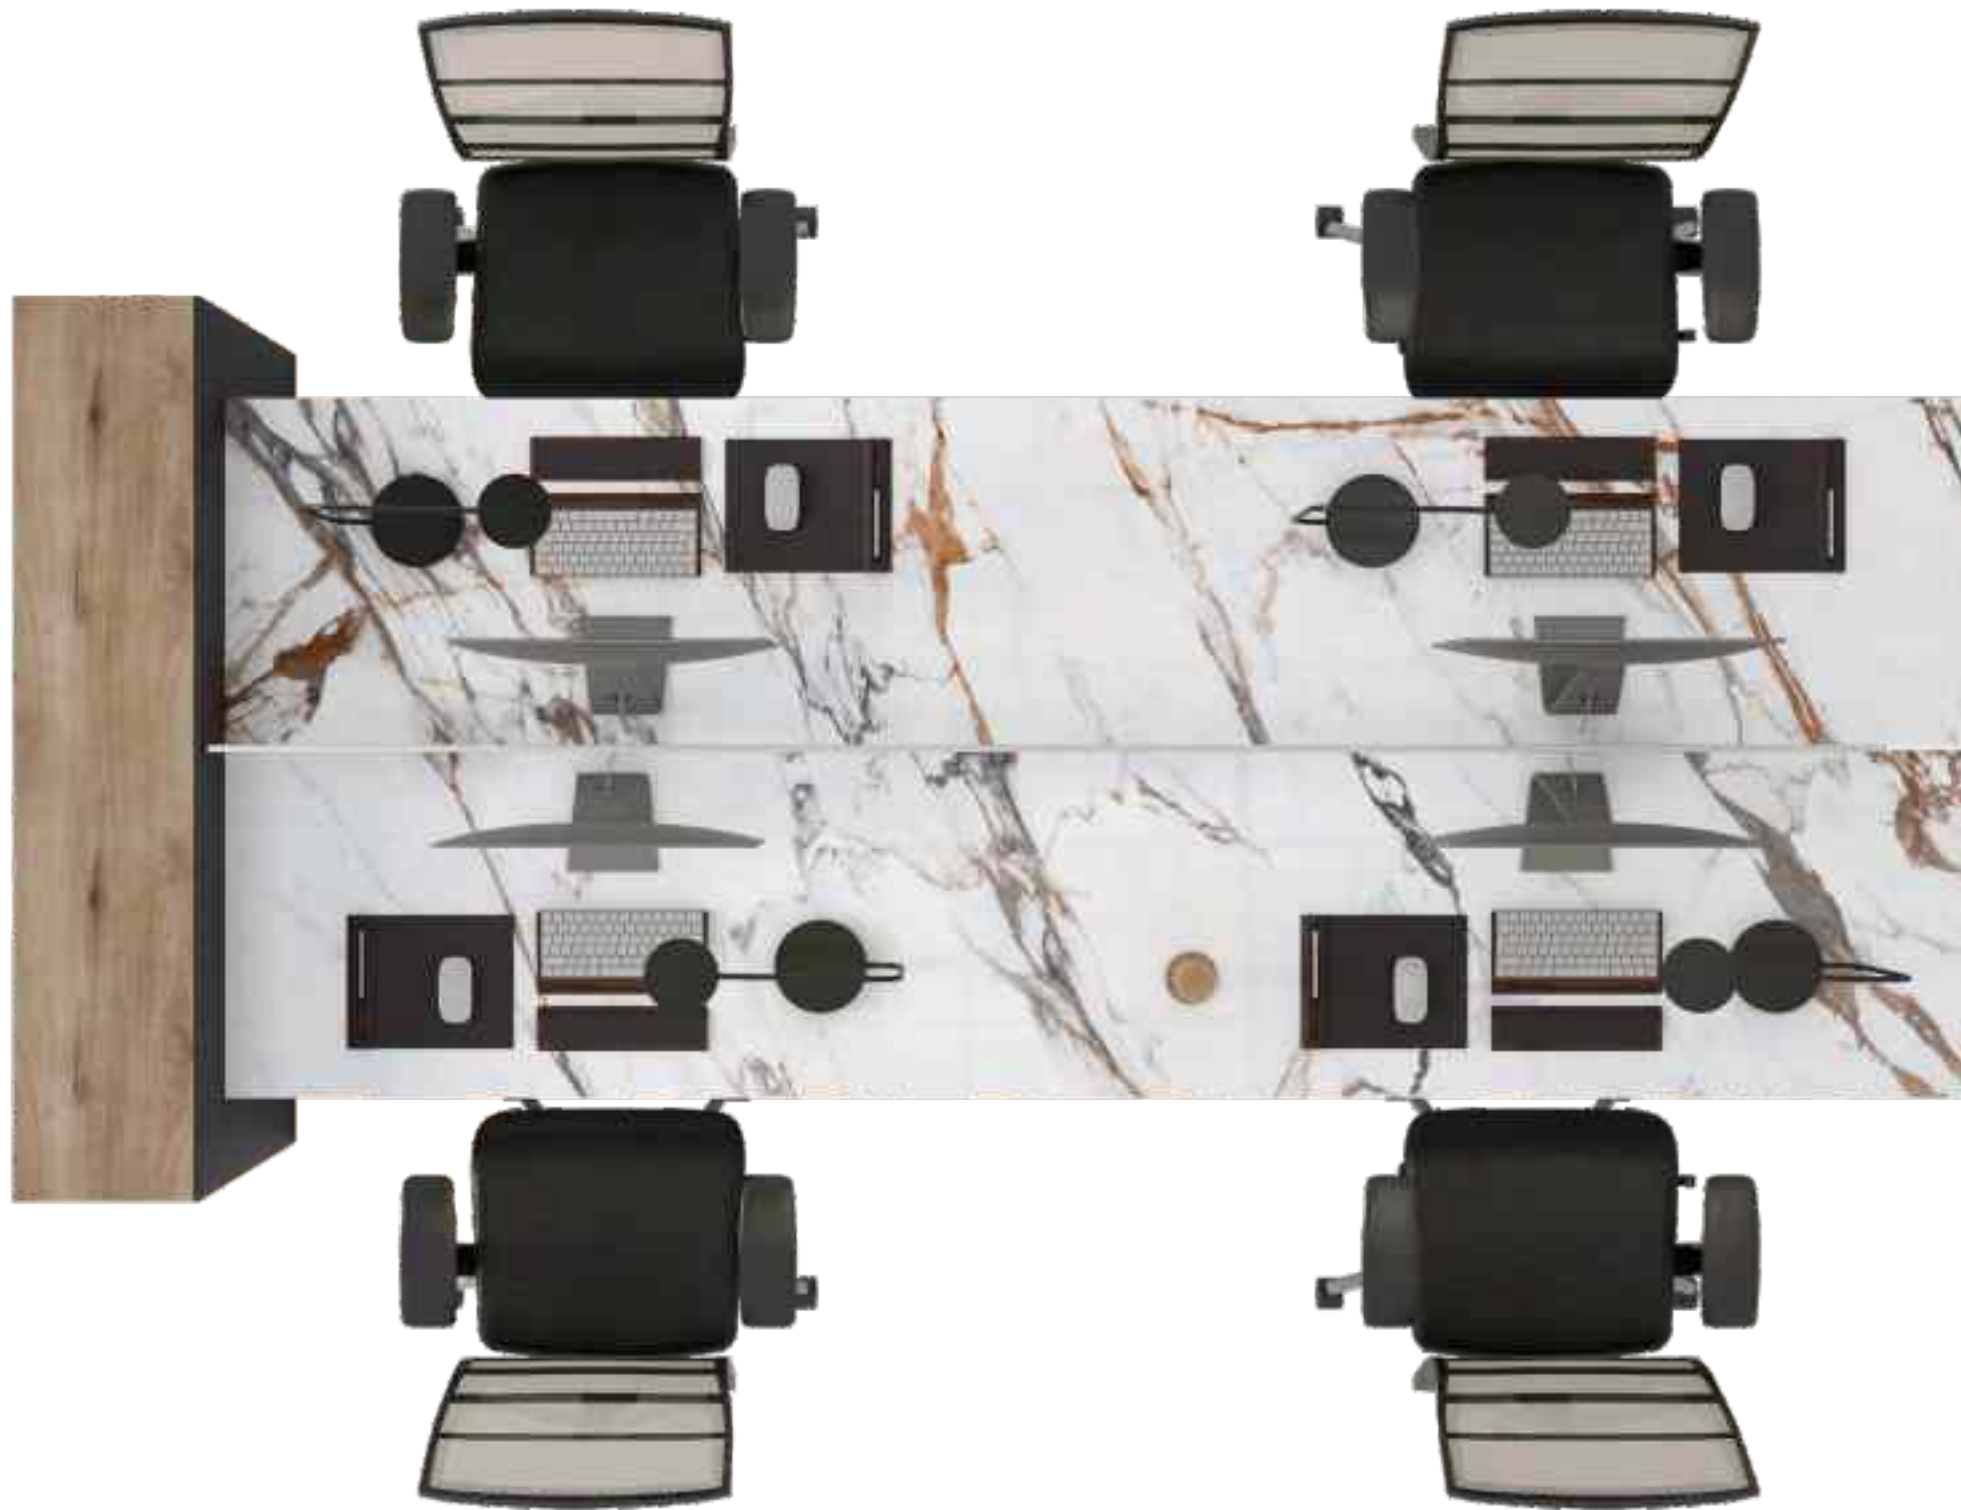

CALACATTA LUX

WHITE
BODY 15MM

TURN YOUR SPACES
INTO A STYLISH AND
CONTEMPORARY
SET UP