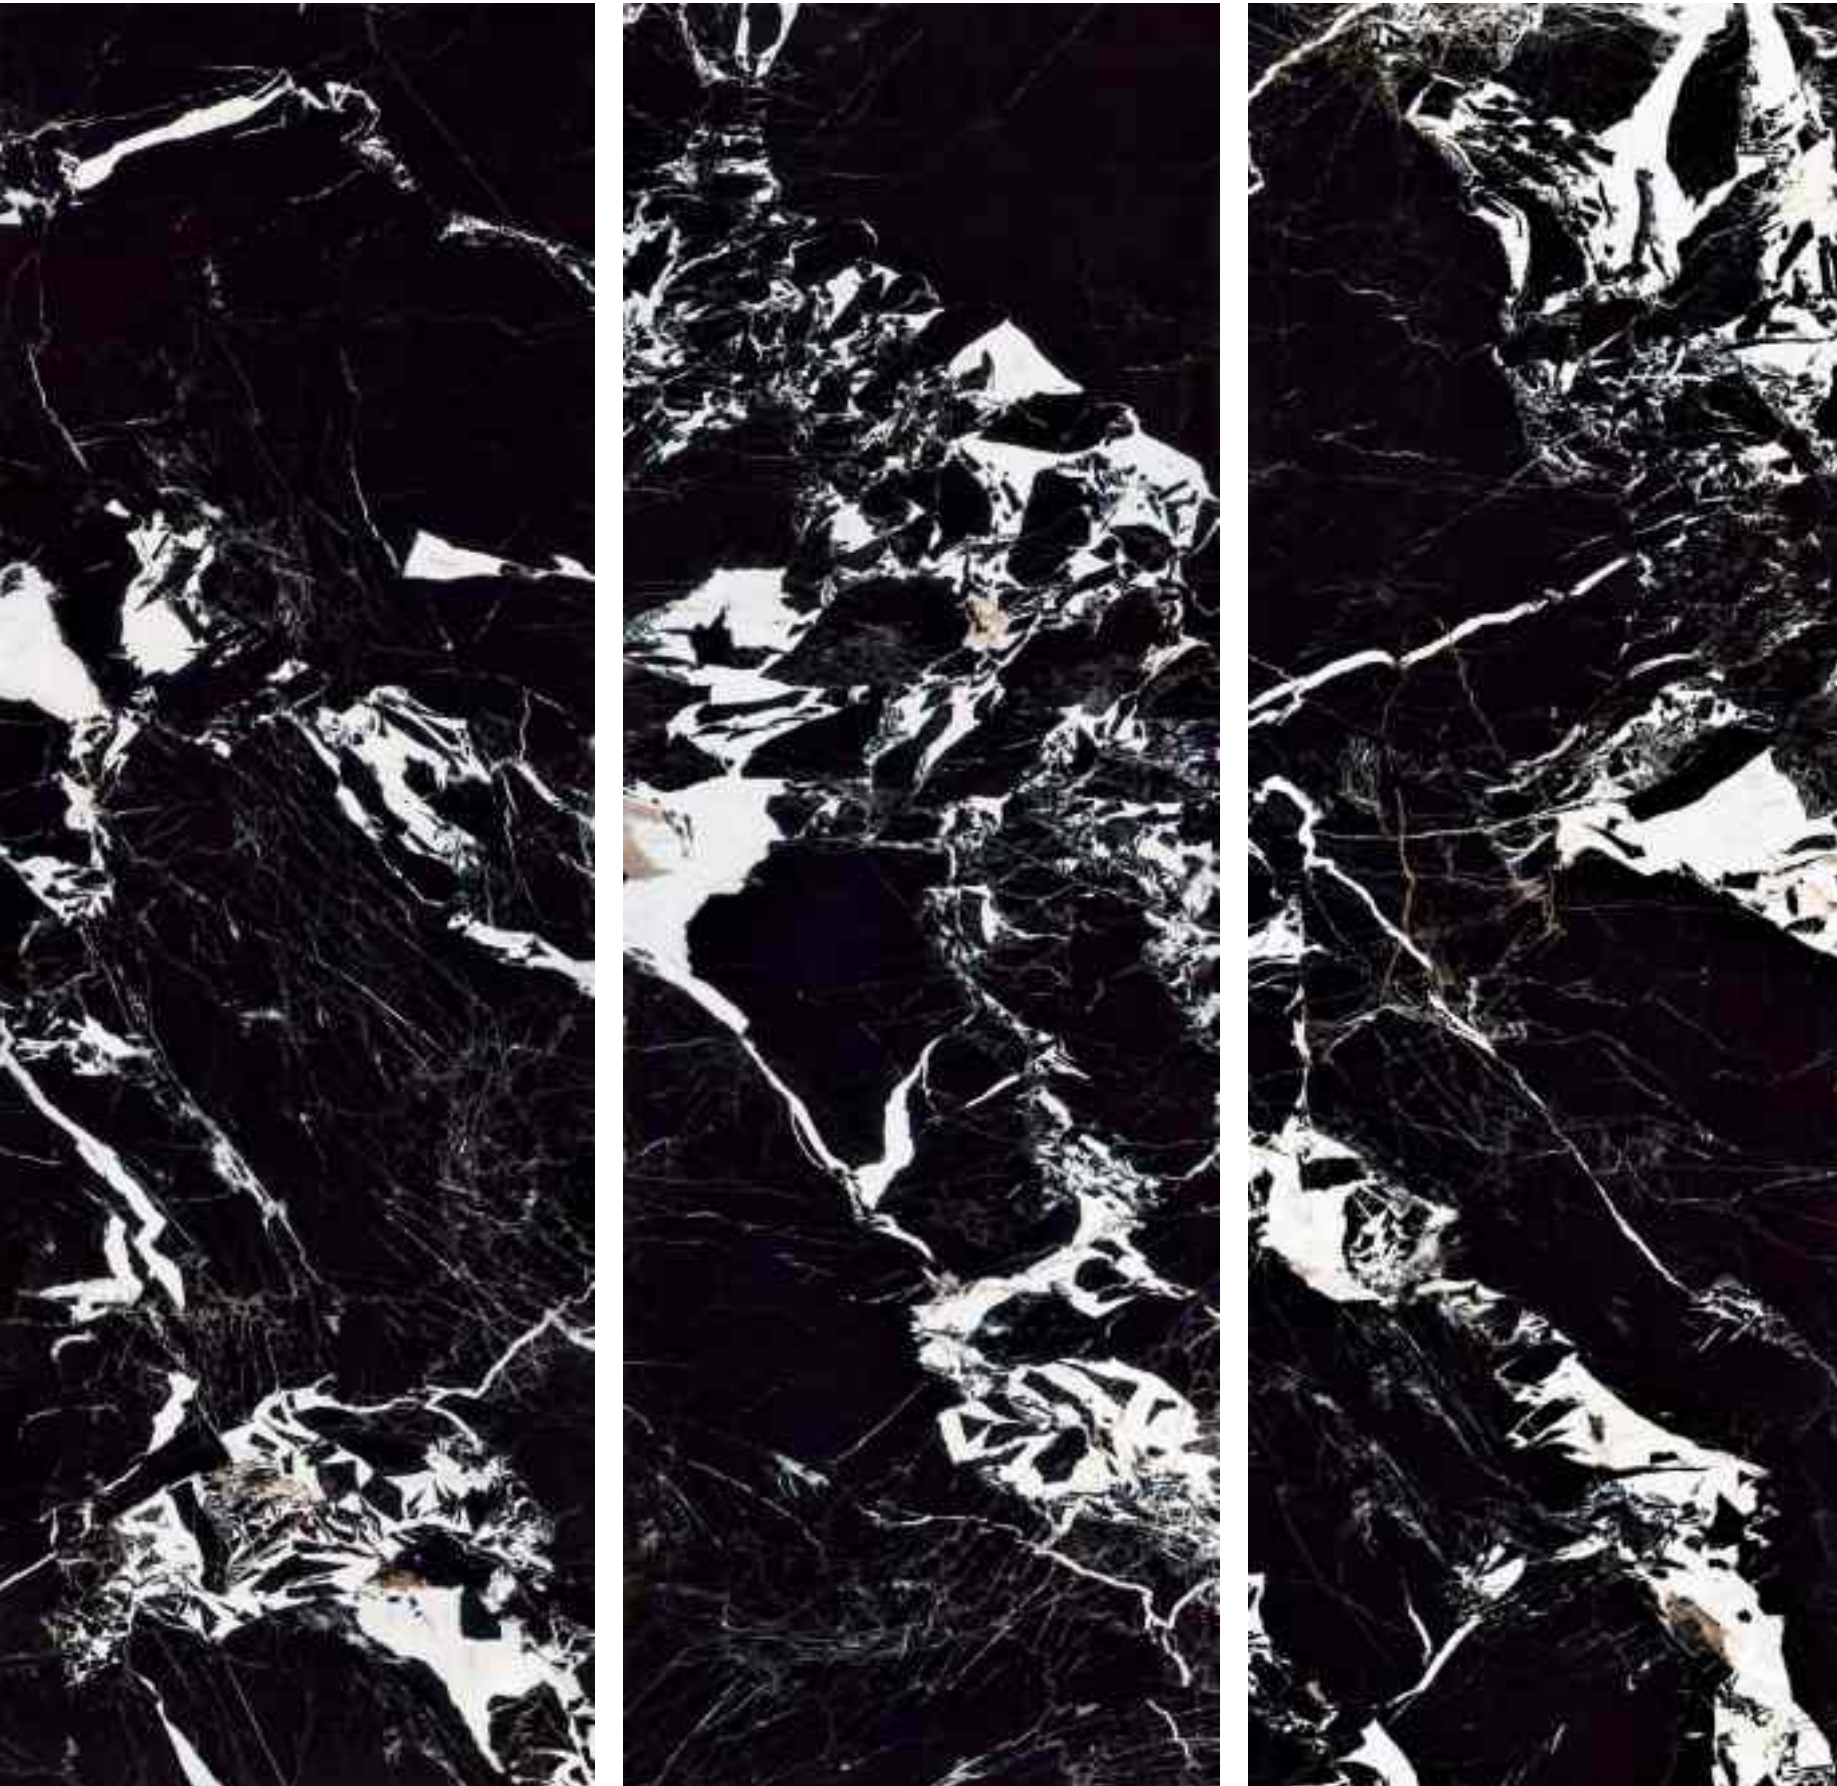

LAIDER
GREEN

NAPOLIAN
BLACK

A NEW DIMENSION
TO YOUR SPACE.

BACK TO GALLERY

NAPOLIAN BLACK

BLACK
BODY 15MM

FULL EXPRESSIVISM,
TECHNICAL CRAFTSMANSHIP,
HISTORY AND JOYFUL SPIRIT

WE ADD CREATIVITY AND
AESTHETIC TO YOUR SPACE.