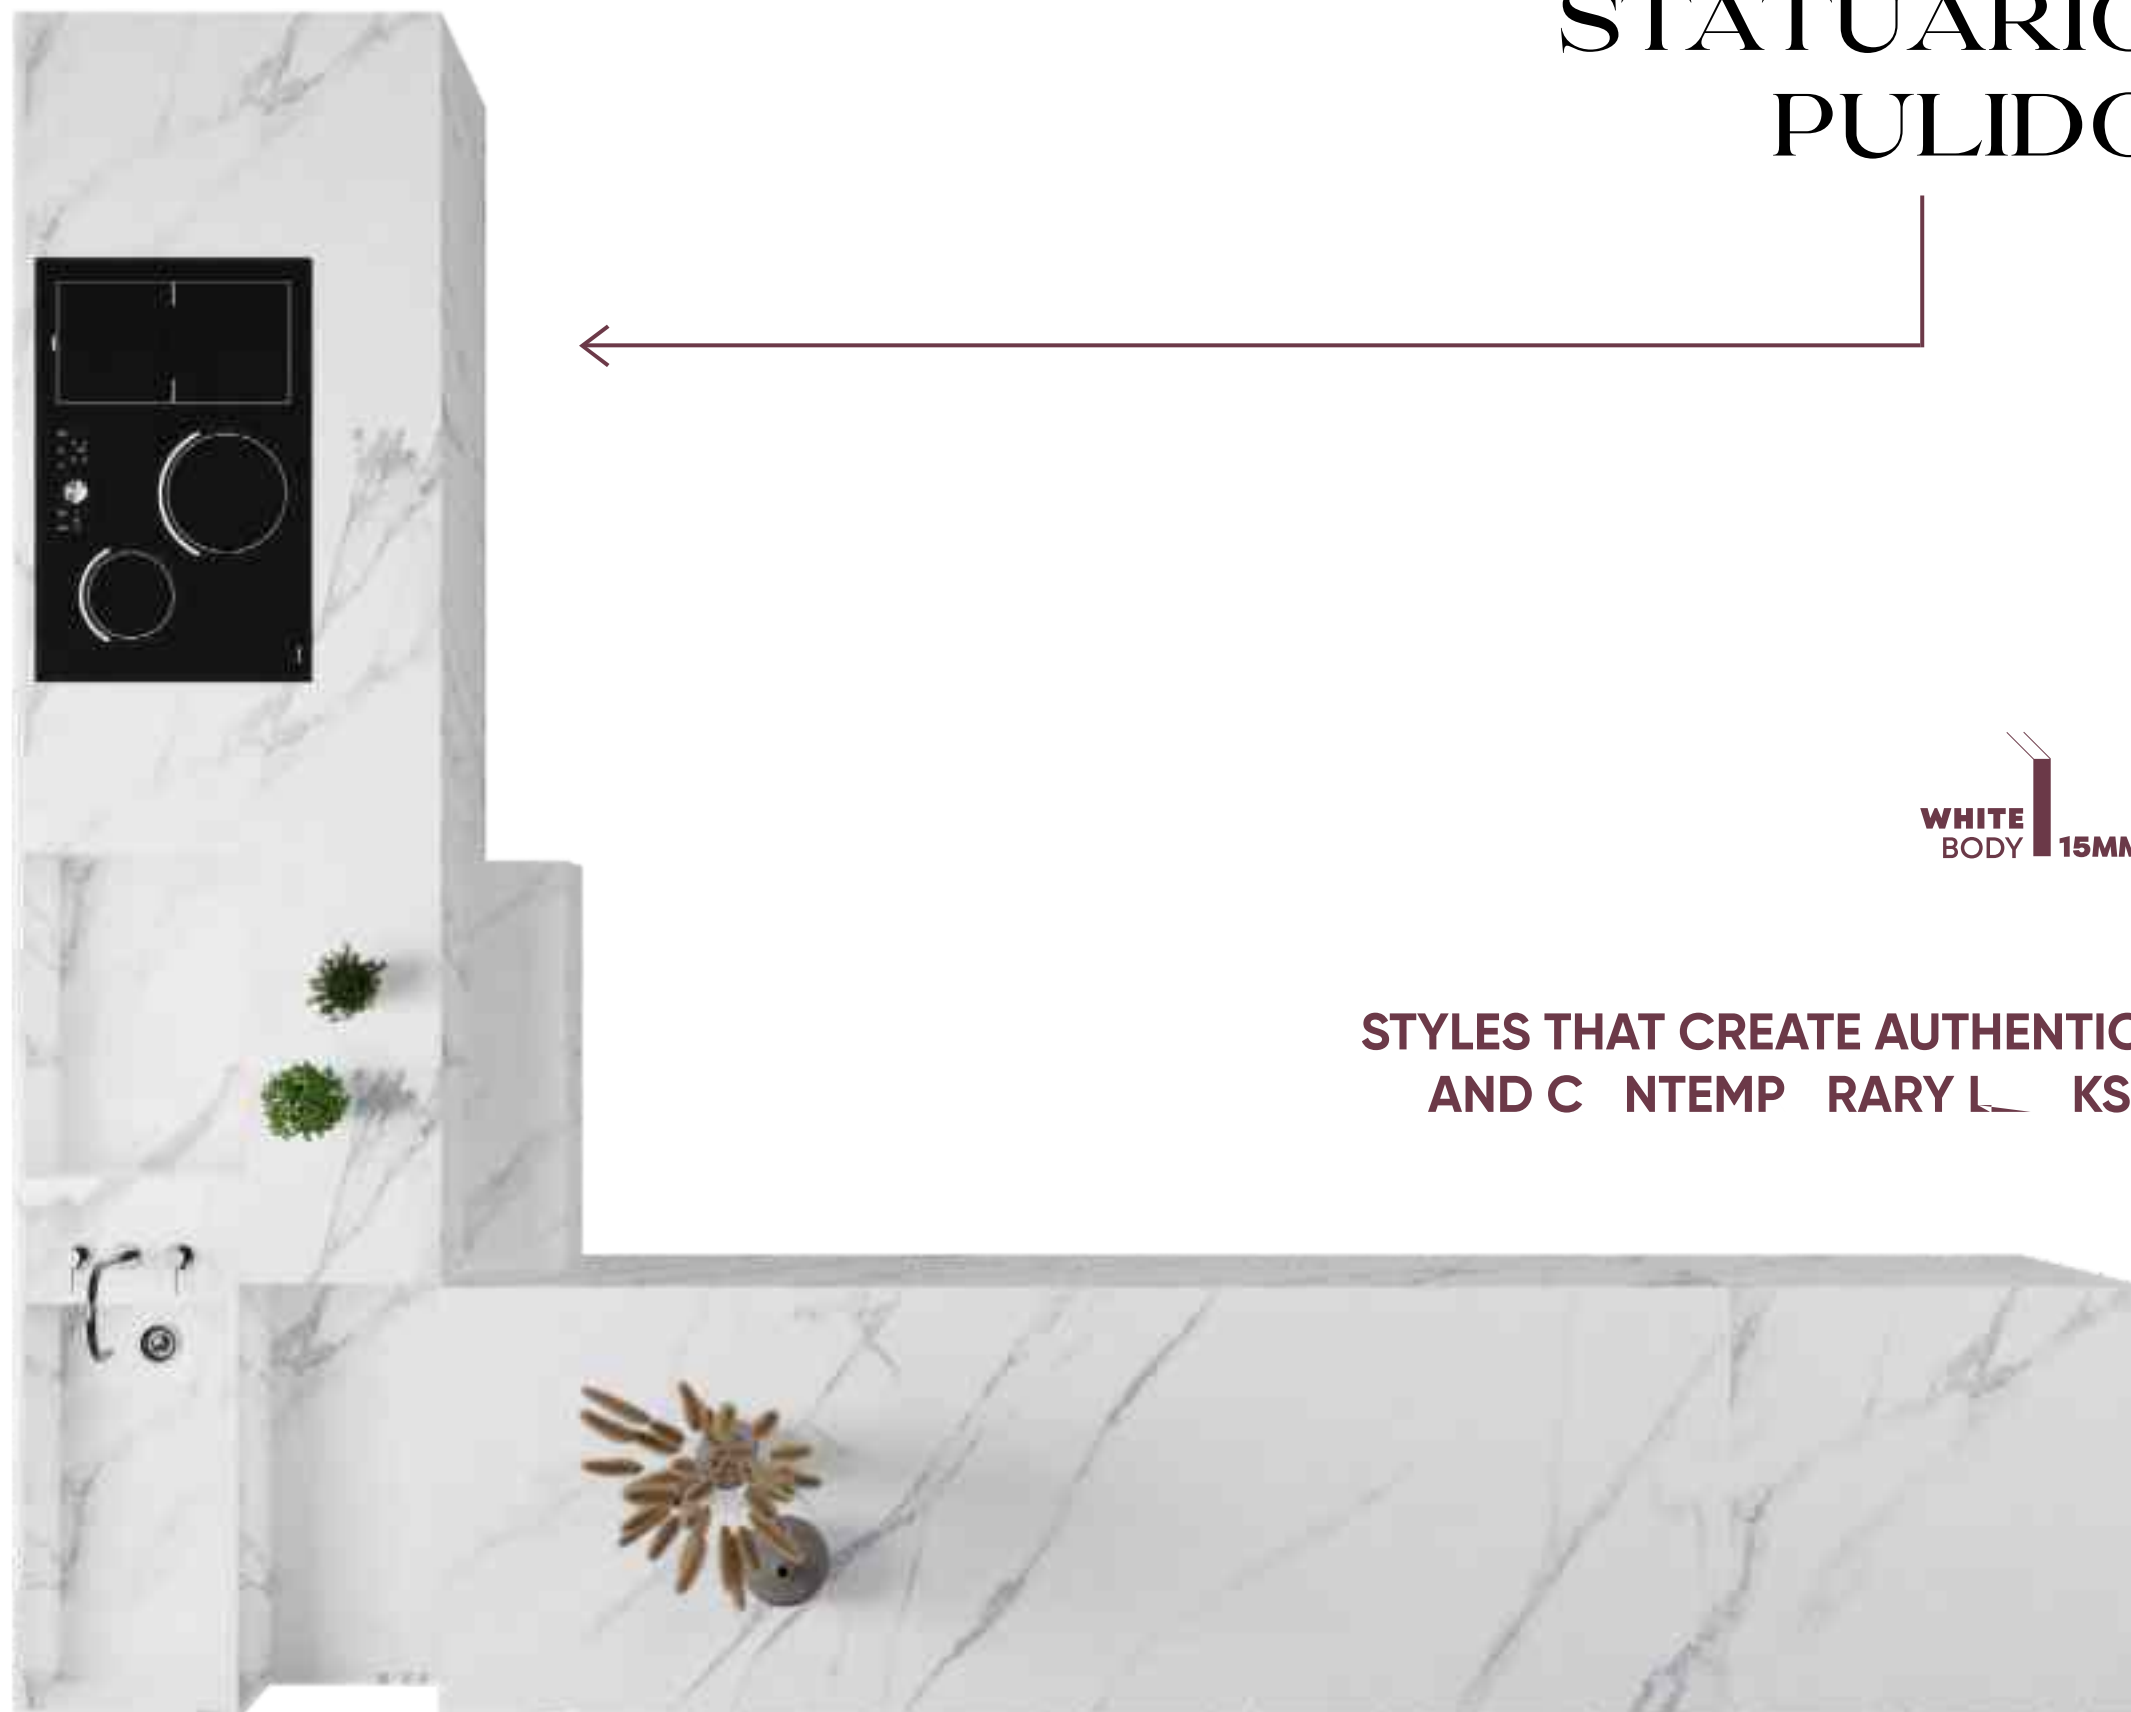

STATUARIO PULIDO

WHITE
BODY 15MM

STYLES THAT CREATE AUTHENTIC
AND CONTEMPORARY LOOKS

STATUARIO PULIDO

AVAILABLE SIZE	AVAILABLE FINISH		RANDOM
	EXTRA GLOSS	GRES MATT	
800X2400MM			
800X3000MM			
800X3200MM	✓		1
1200X3200MM	✓		1