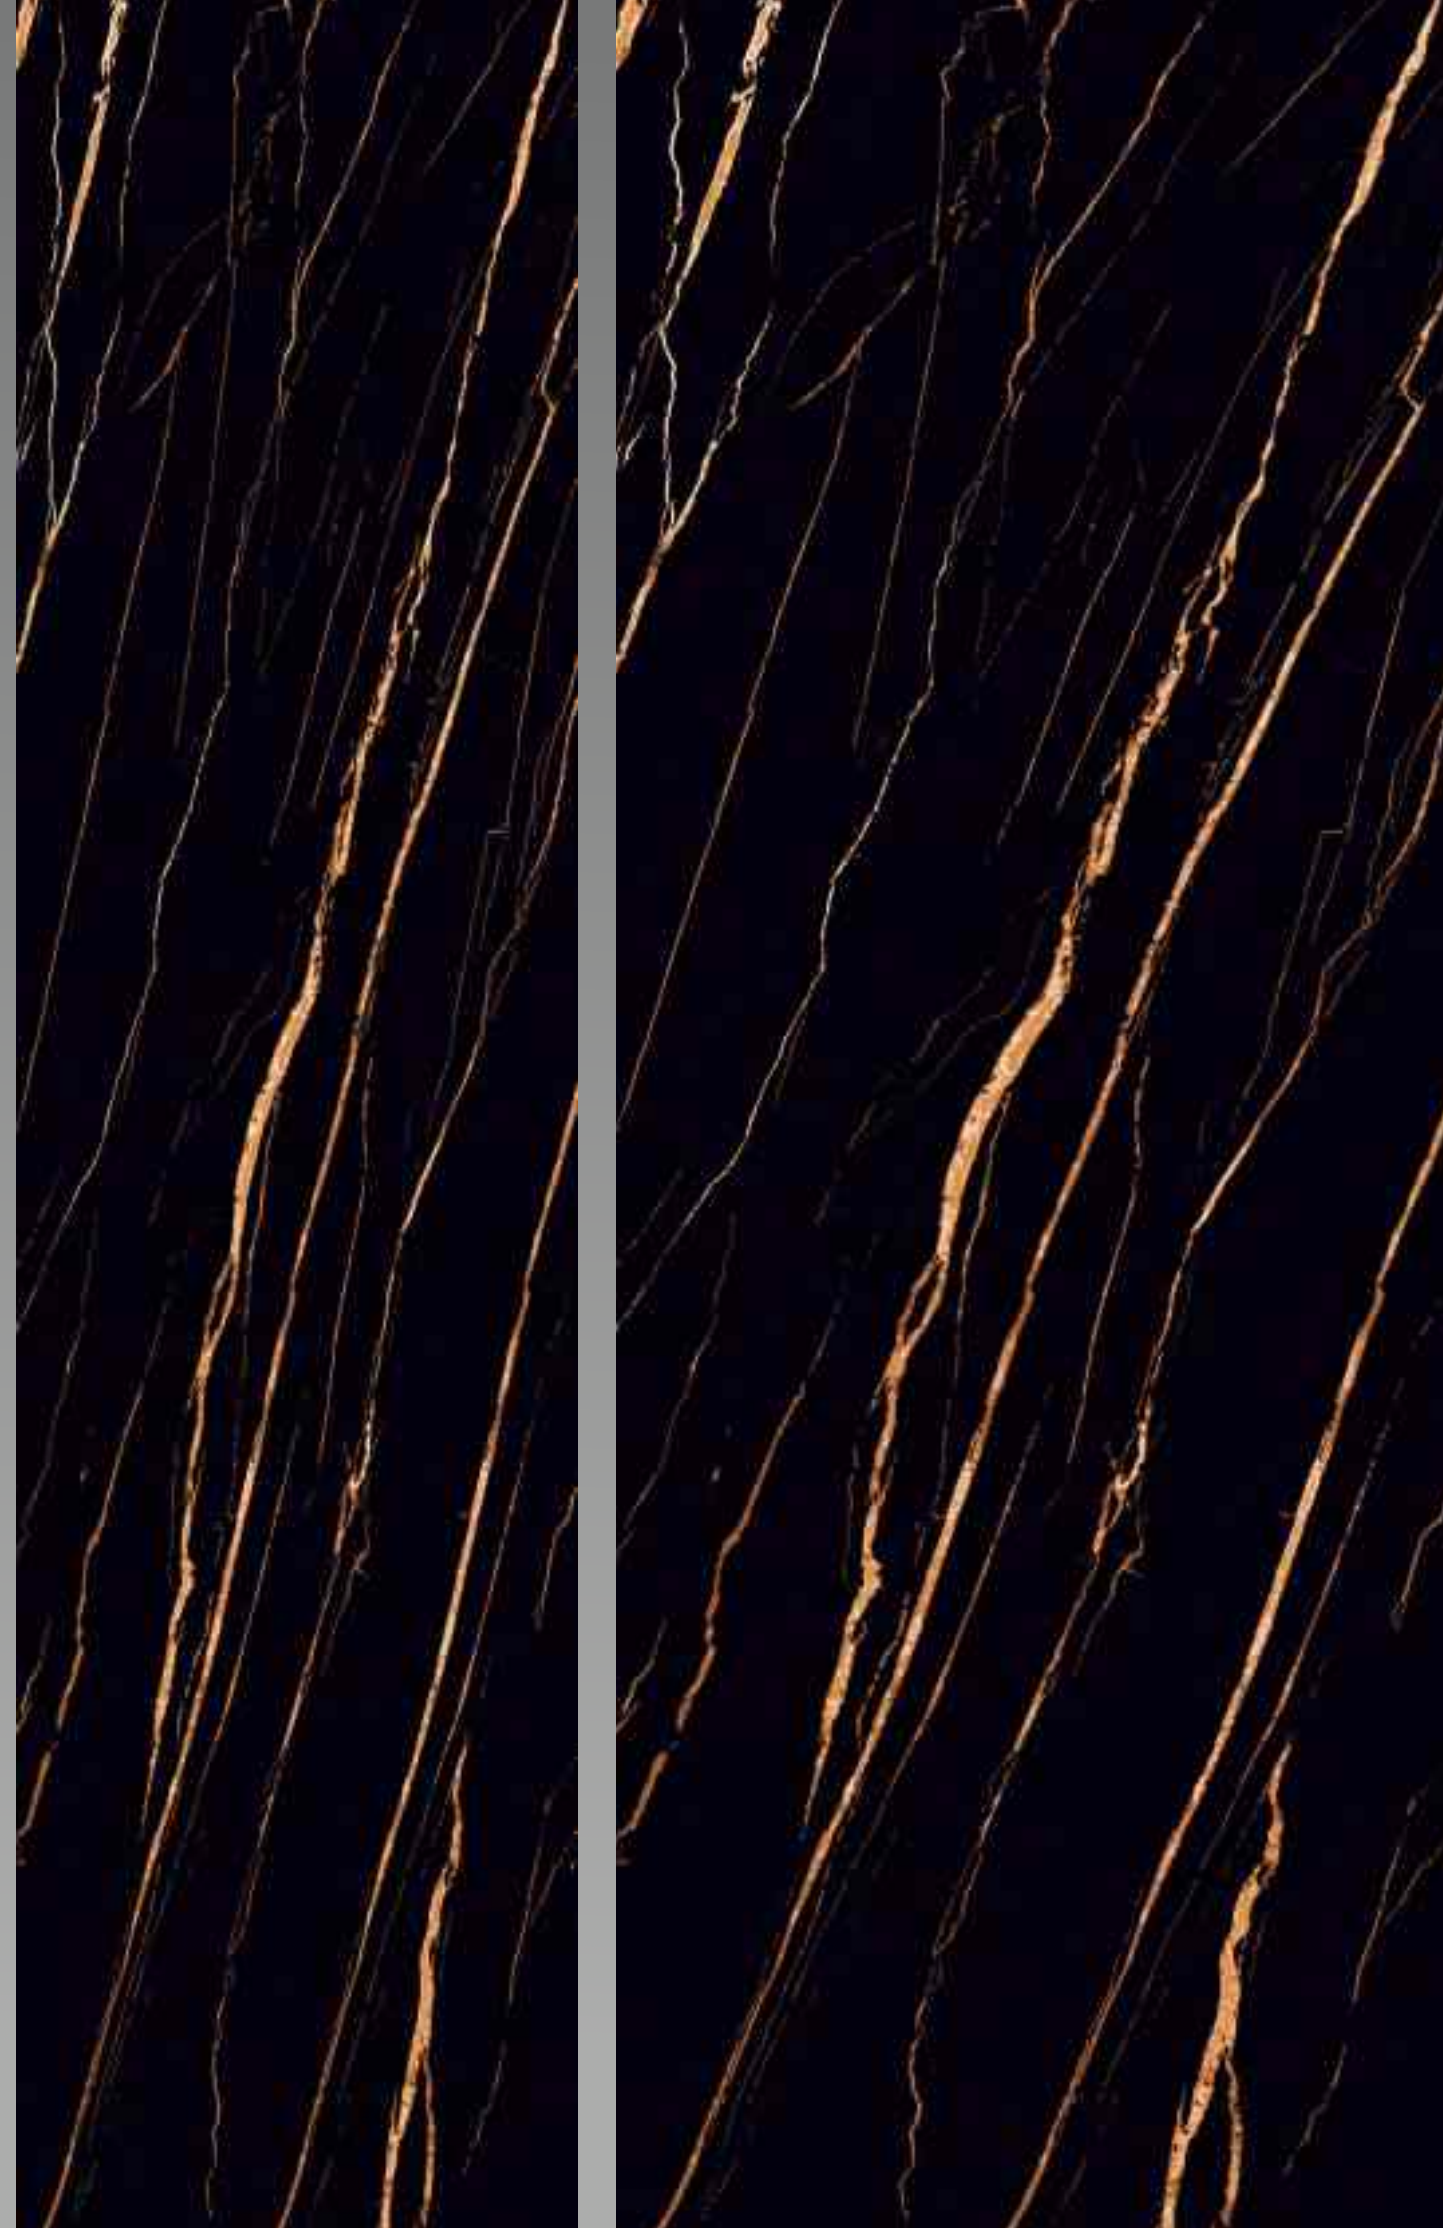

SAHARA NOIR

AVAILABLE SIZE	AVAILABLE FINISH		RANDOM
	EXTRA GLOSS	GRES MATT	
800X2400MM			
800X3000MM			
800X3200MM	✓	✓	1
1200X3200MM	✓	✓	1

1200X3200MM
800X3200MM