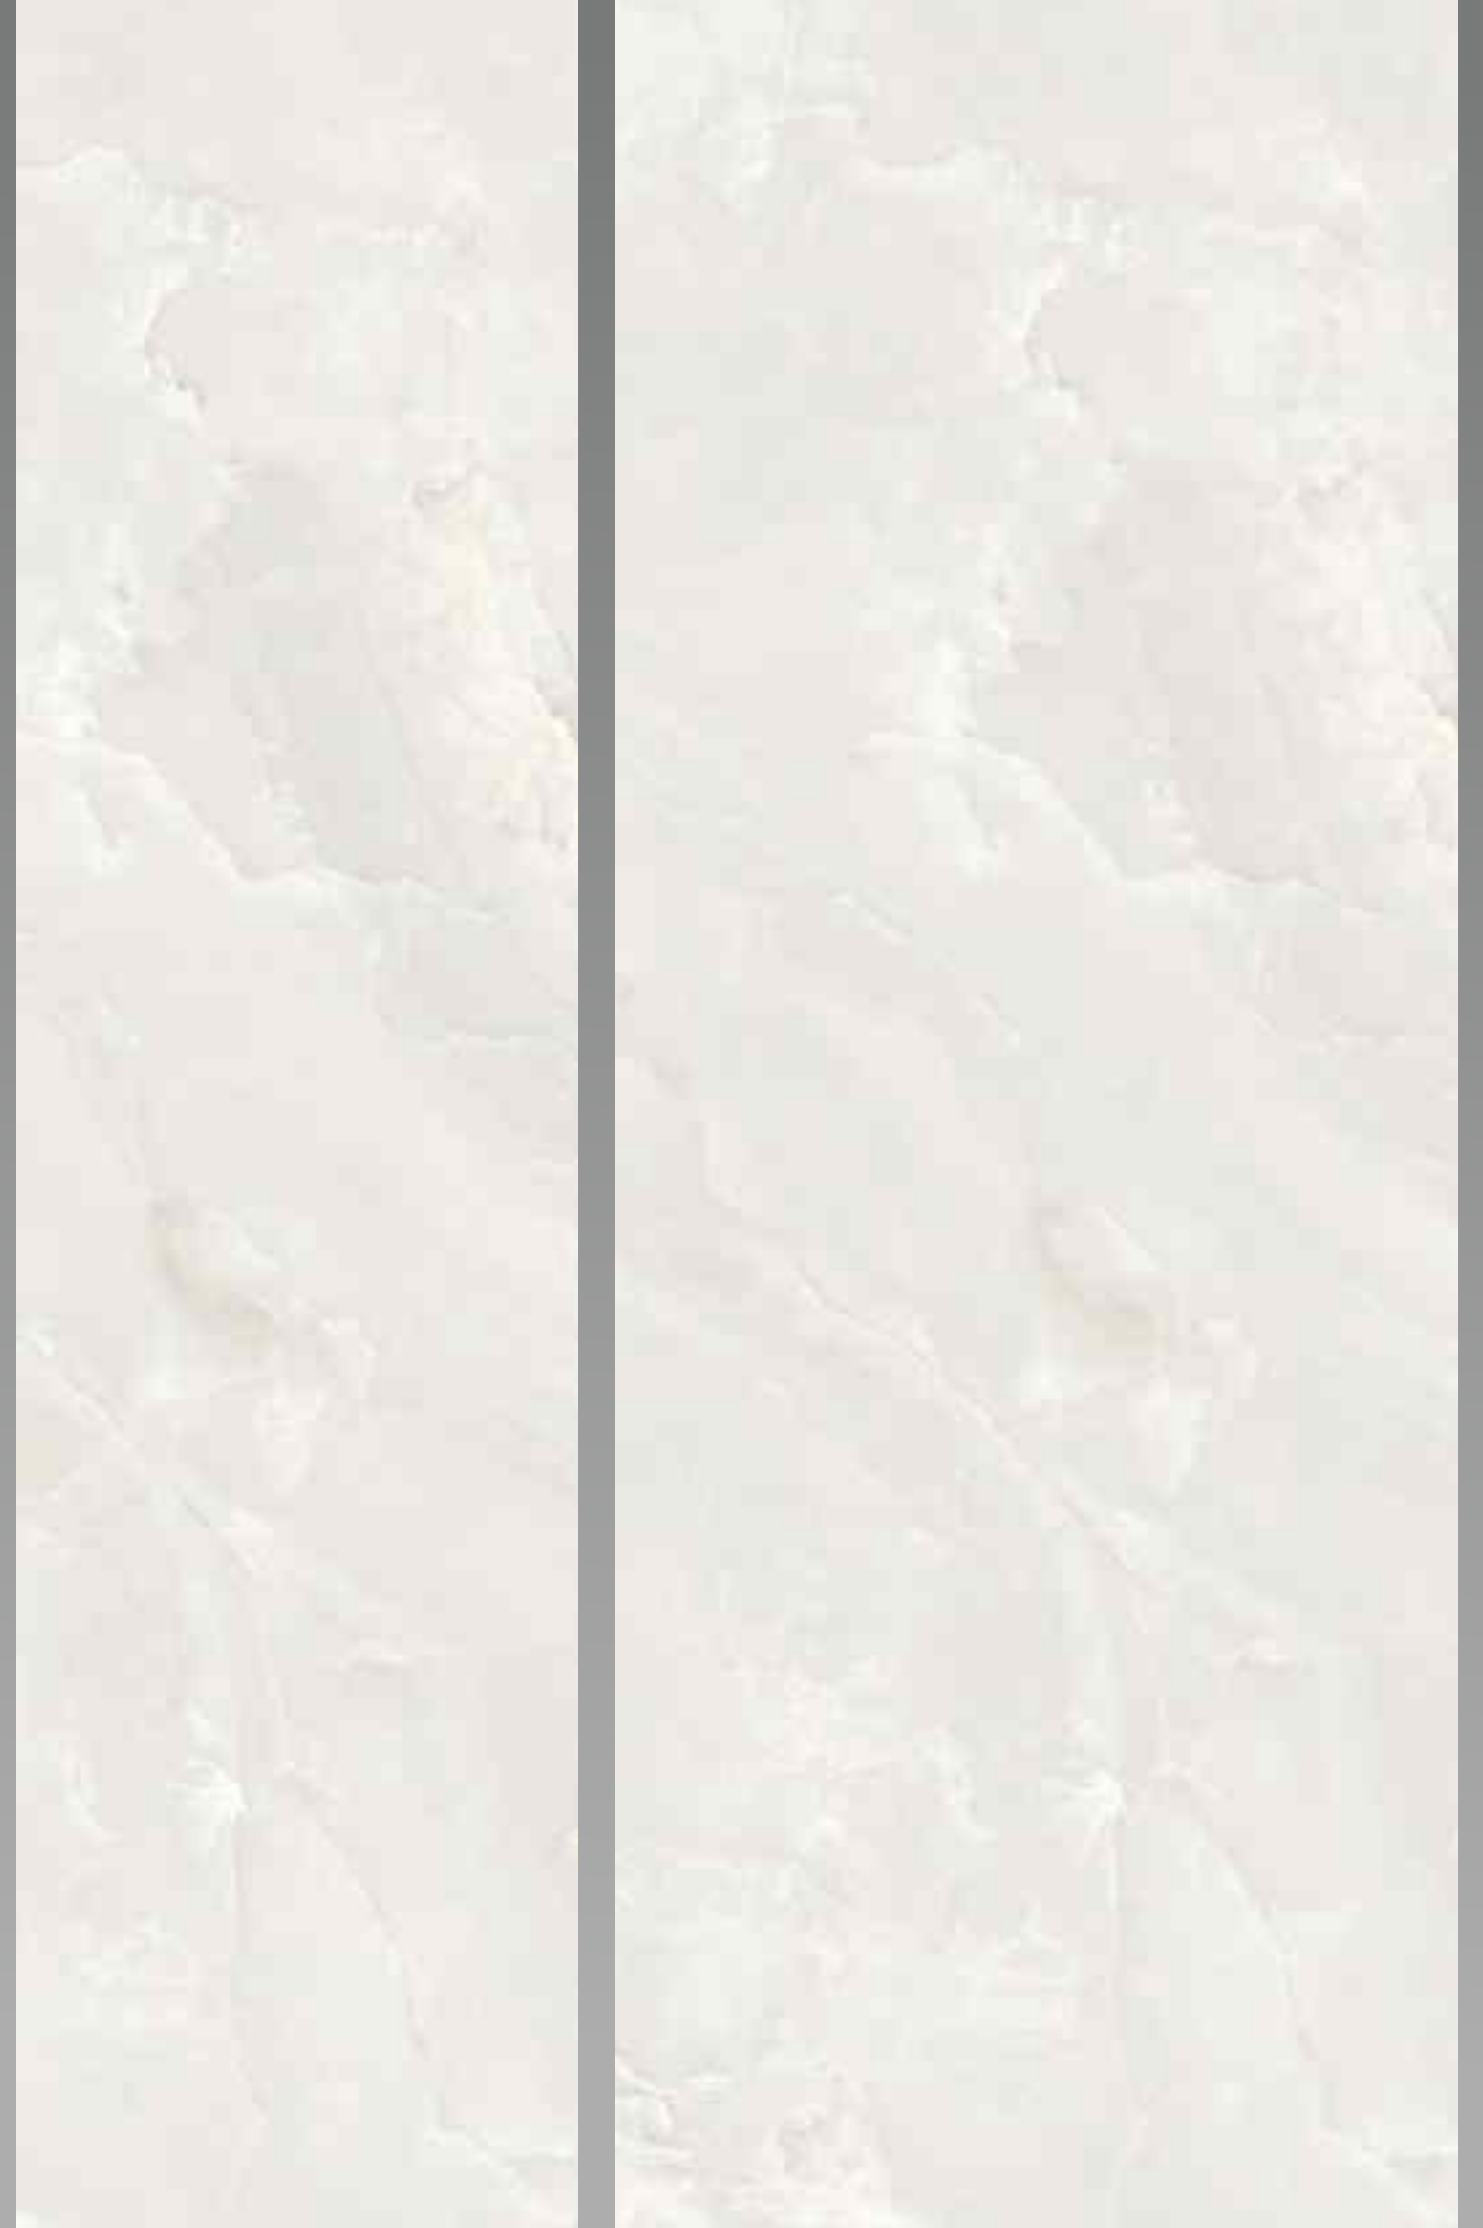

ONYX WHITE

1200X3200MM
800X3200MM

WHITE
BODY 15MM

EXTRA
GLOSS