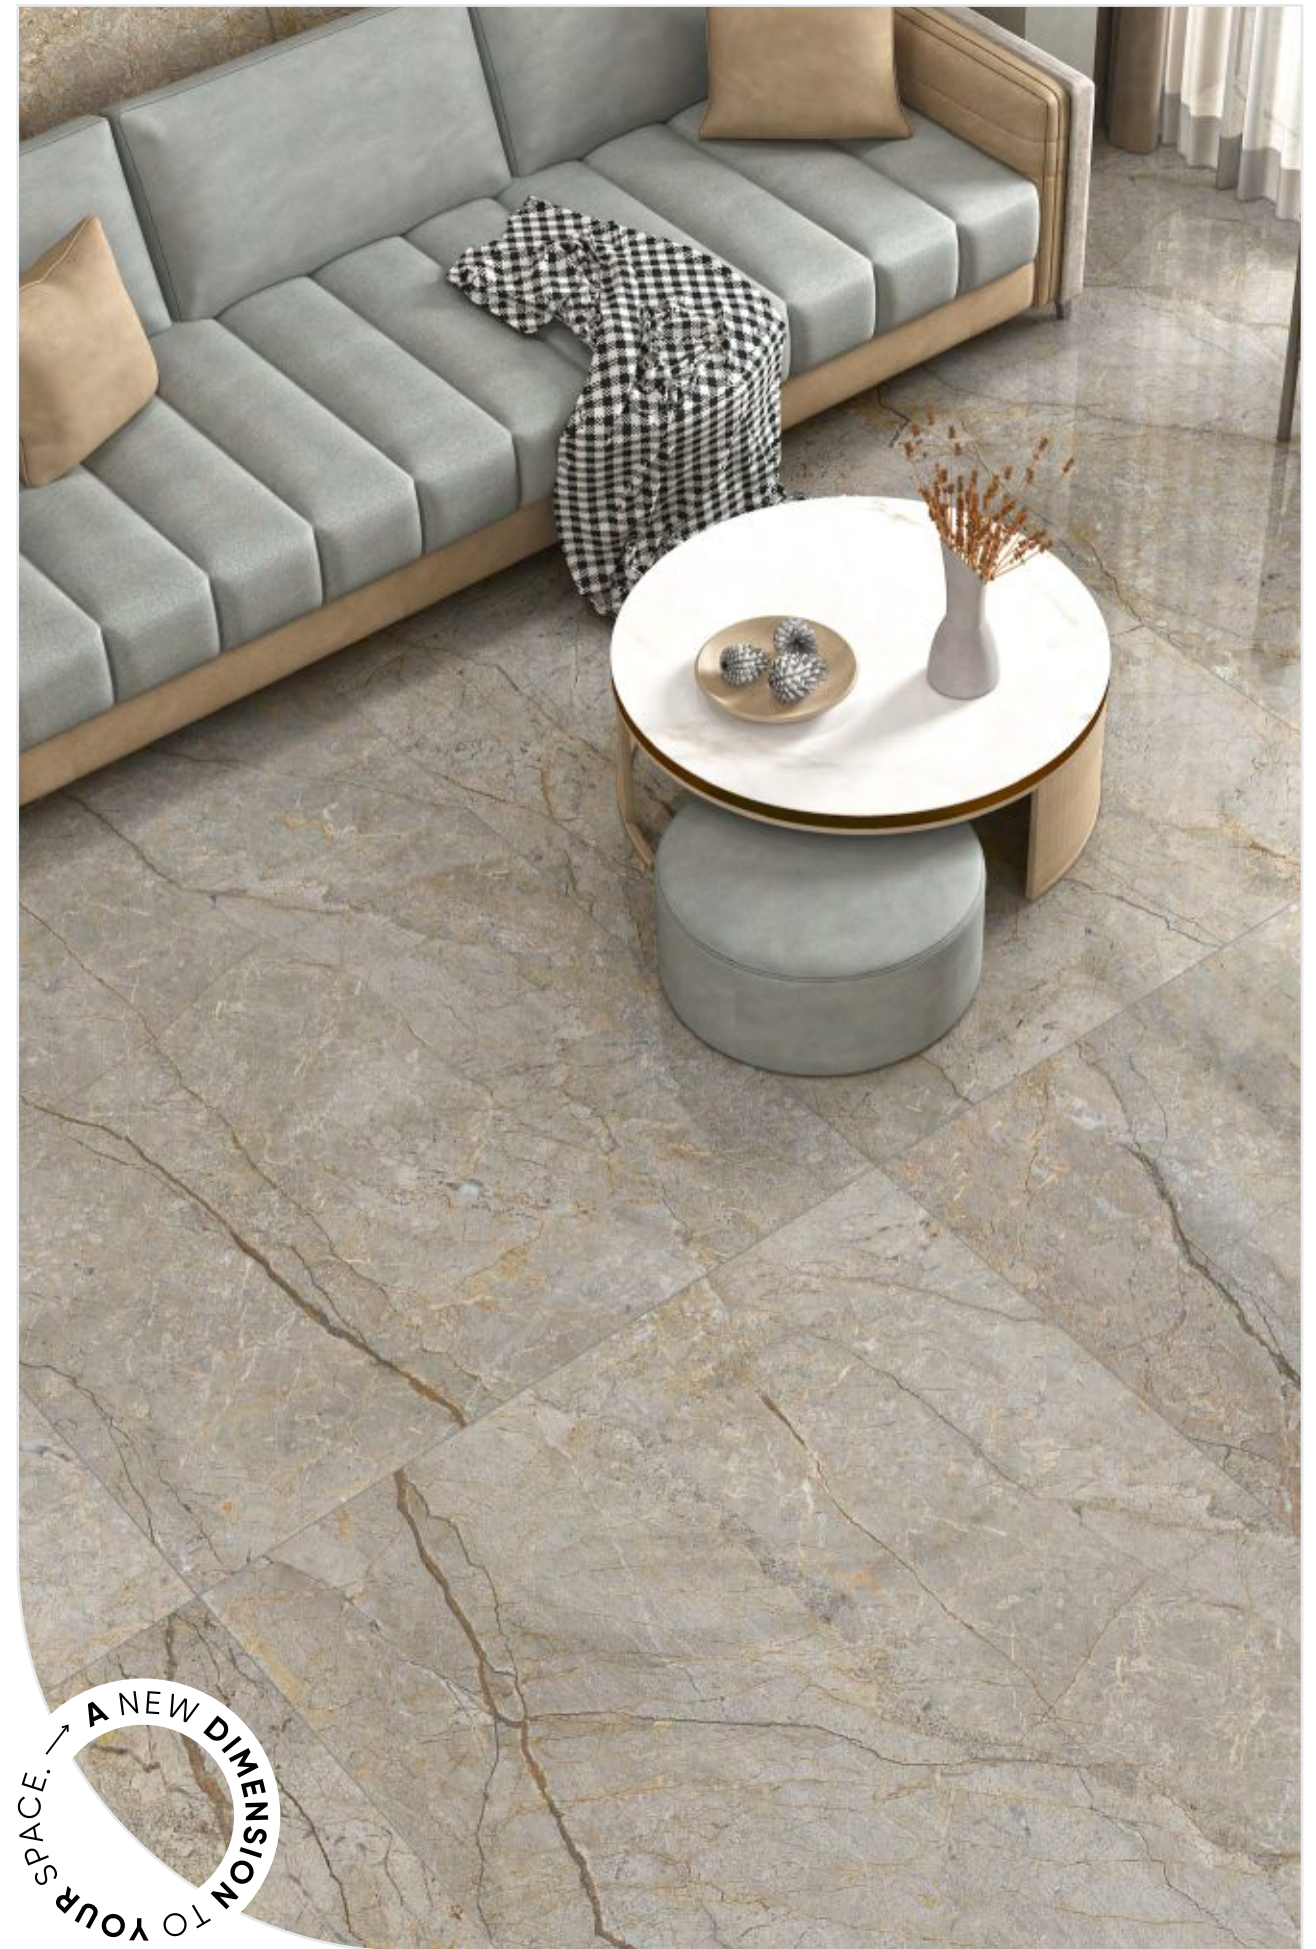

**ONYX  
WHITE**

**AVAILABLE  
SIZES & FINISH**

**1200x2780mm  
1200x1200mm  
600x1200mm**

---

**SUPER HIGH GLOSS**

ASTONA  
SILVER

→ A NEW DIMENSION  
TO YOUR SPACE.

A NEW DIMENSION TO YOUR SPACE.