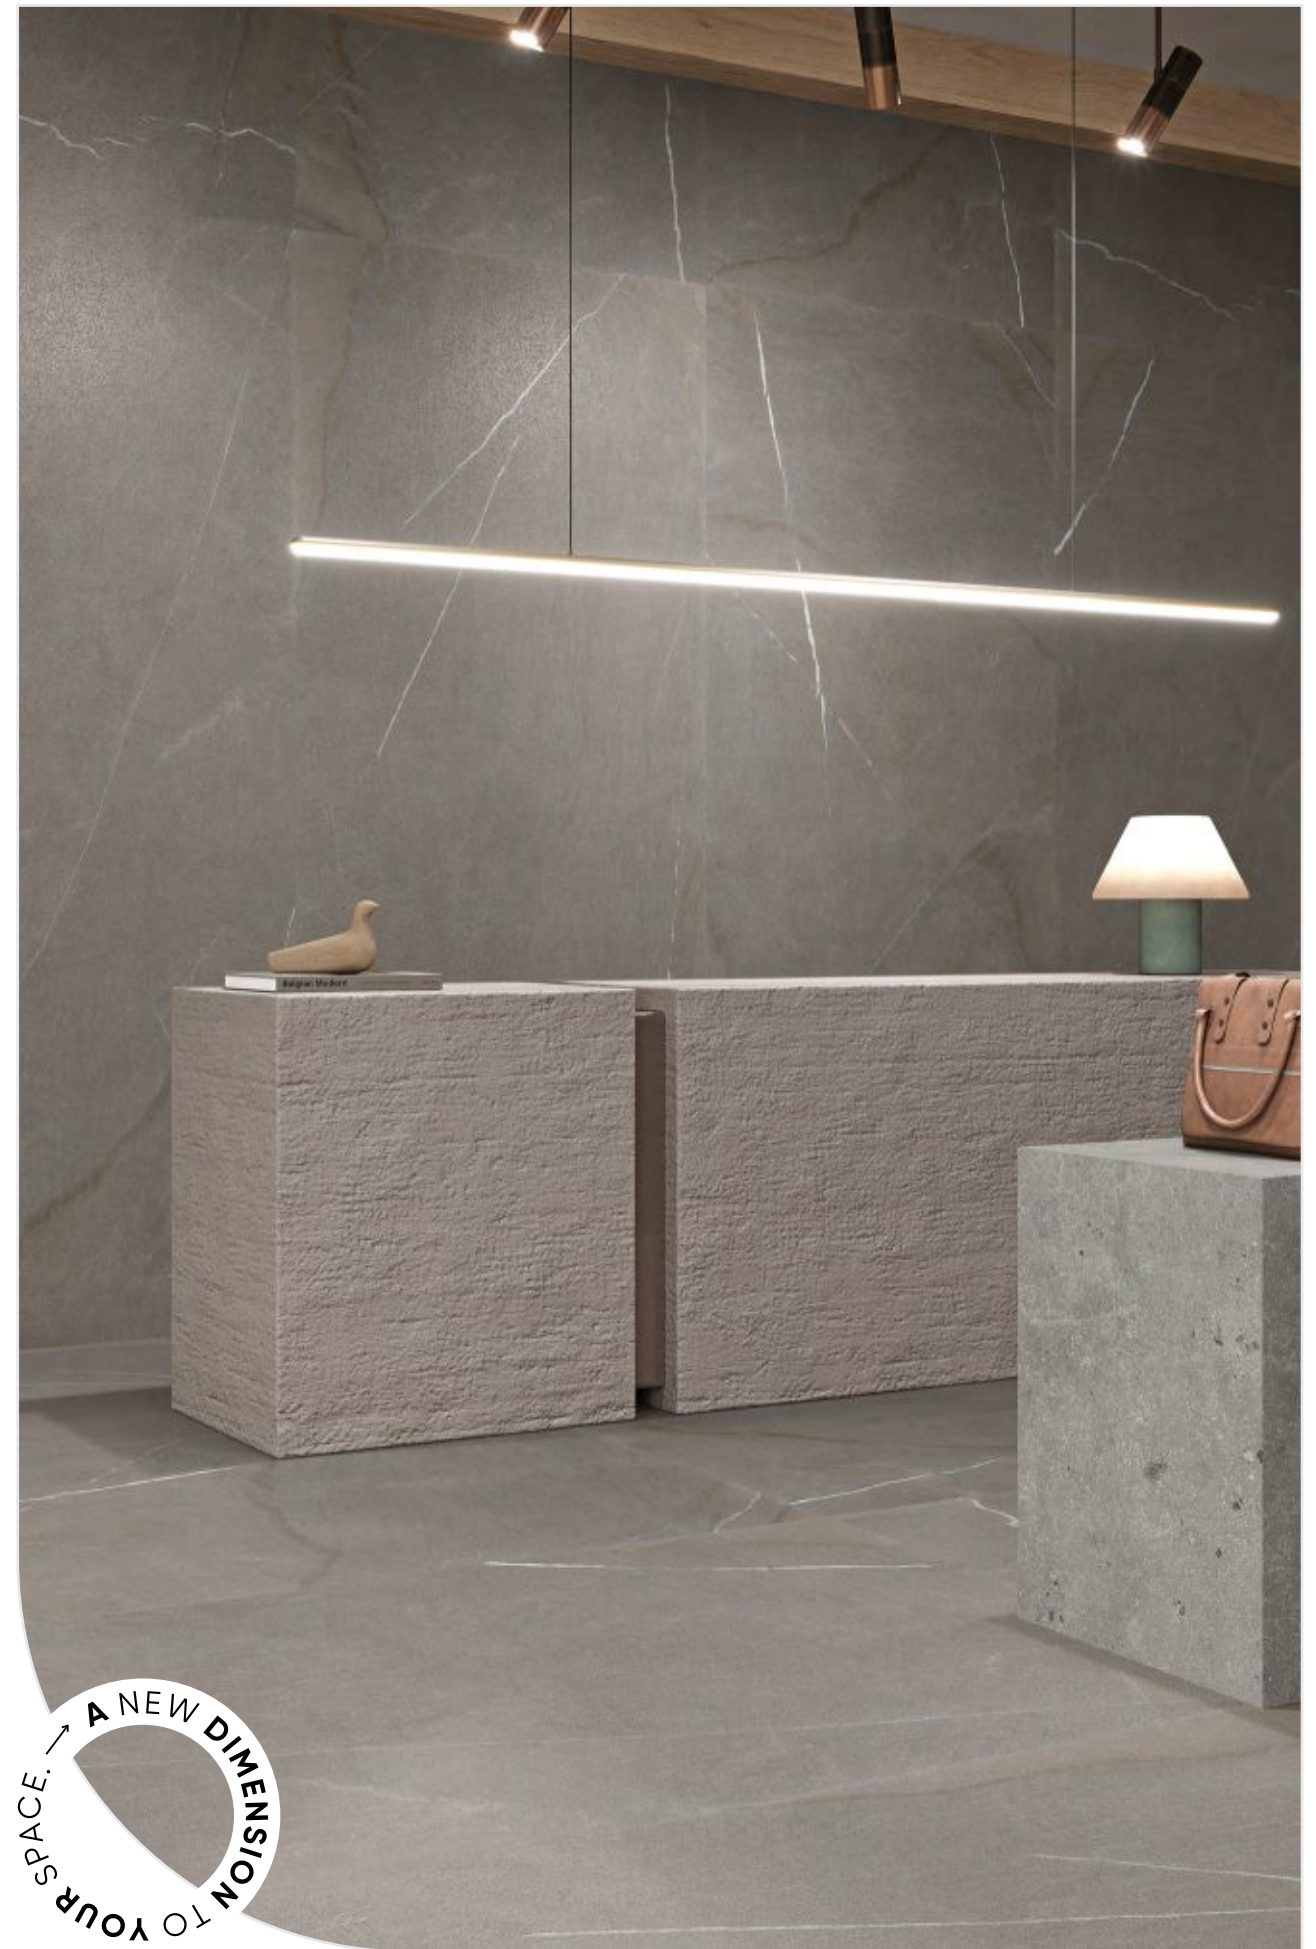

ICONA  
BIANCO

**EVOKING NATURALNESS  
AND MAKING LIVING SPACES CONTEMPORARY.**

**ICONA  
BIANCO**

**AVAILABLE  
SIZES & FINISH**

**1200x2780mm  
1200x1200mm  
600x1200mm**

---

**TECH. MATT**

PIACENTINA  
BONE