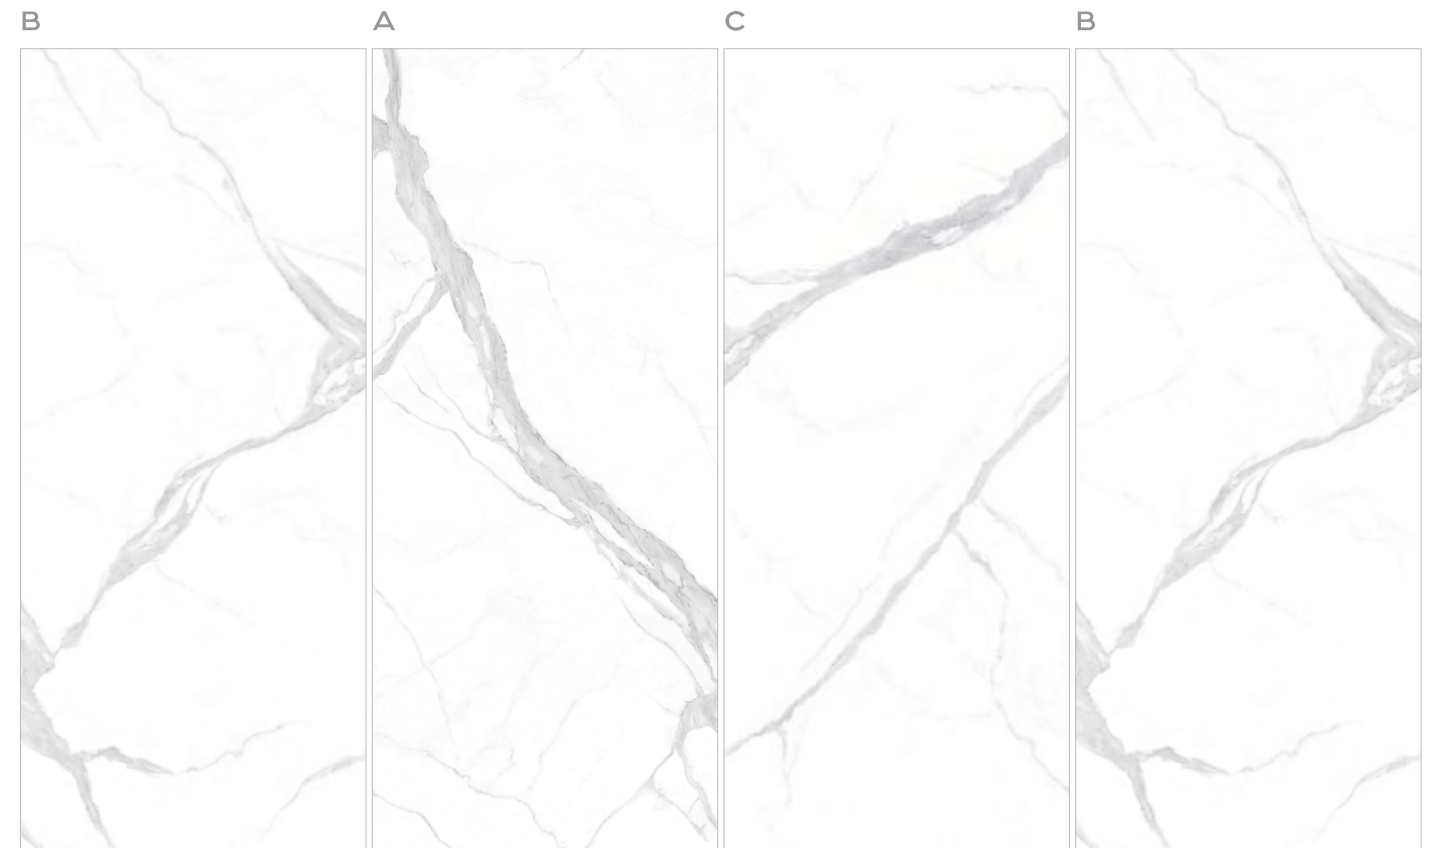

POSSIBILITIES

ENDMATCH FEEL

RANDOM FEEL

RIGATO WHITE

12 x278 mm