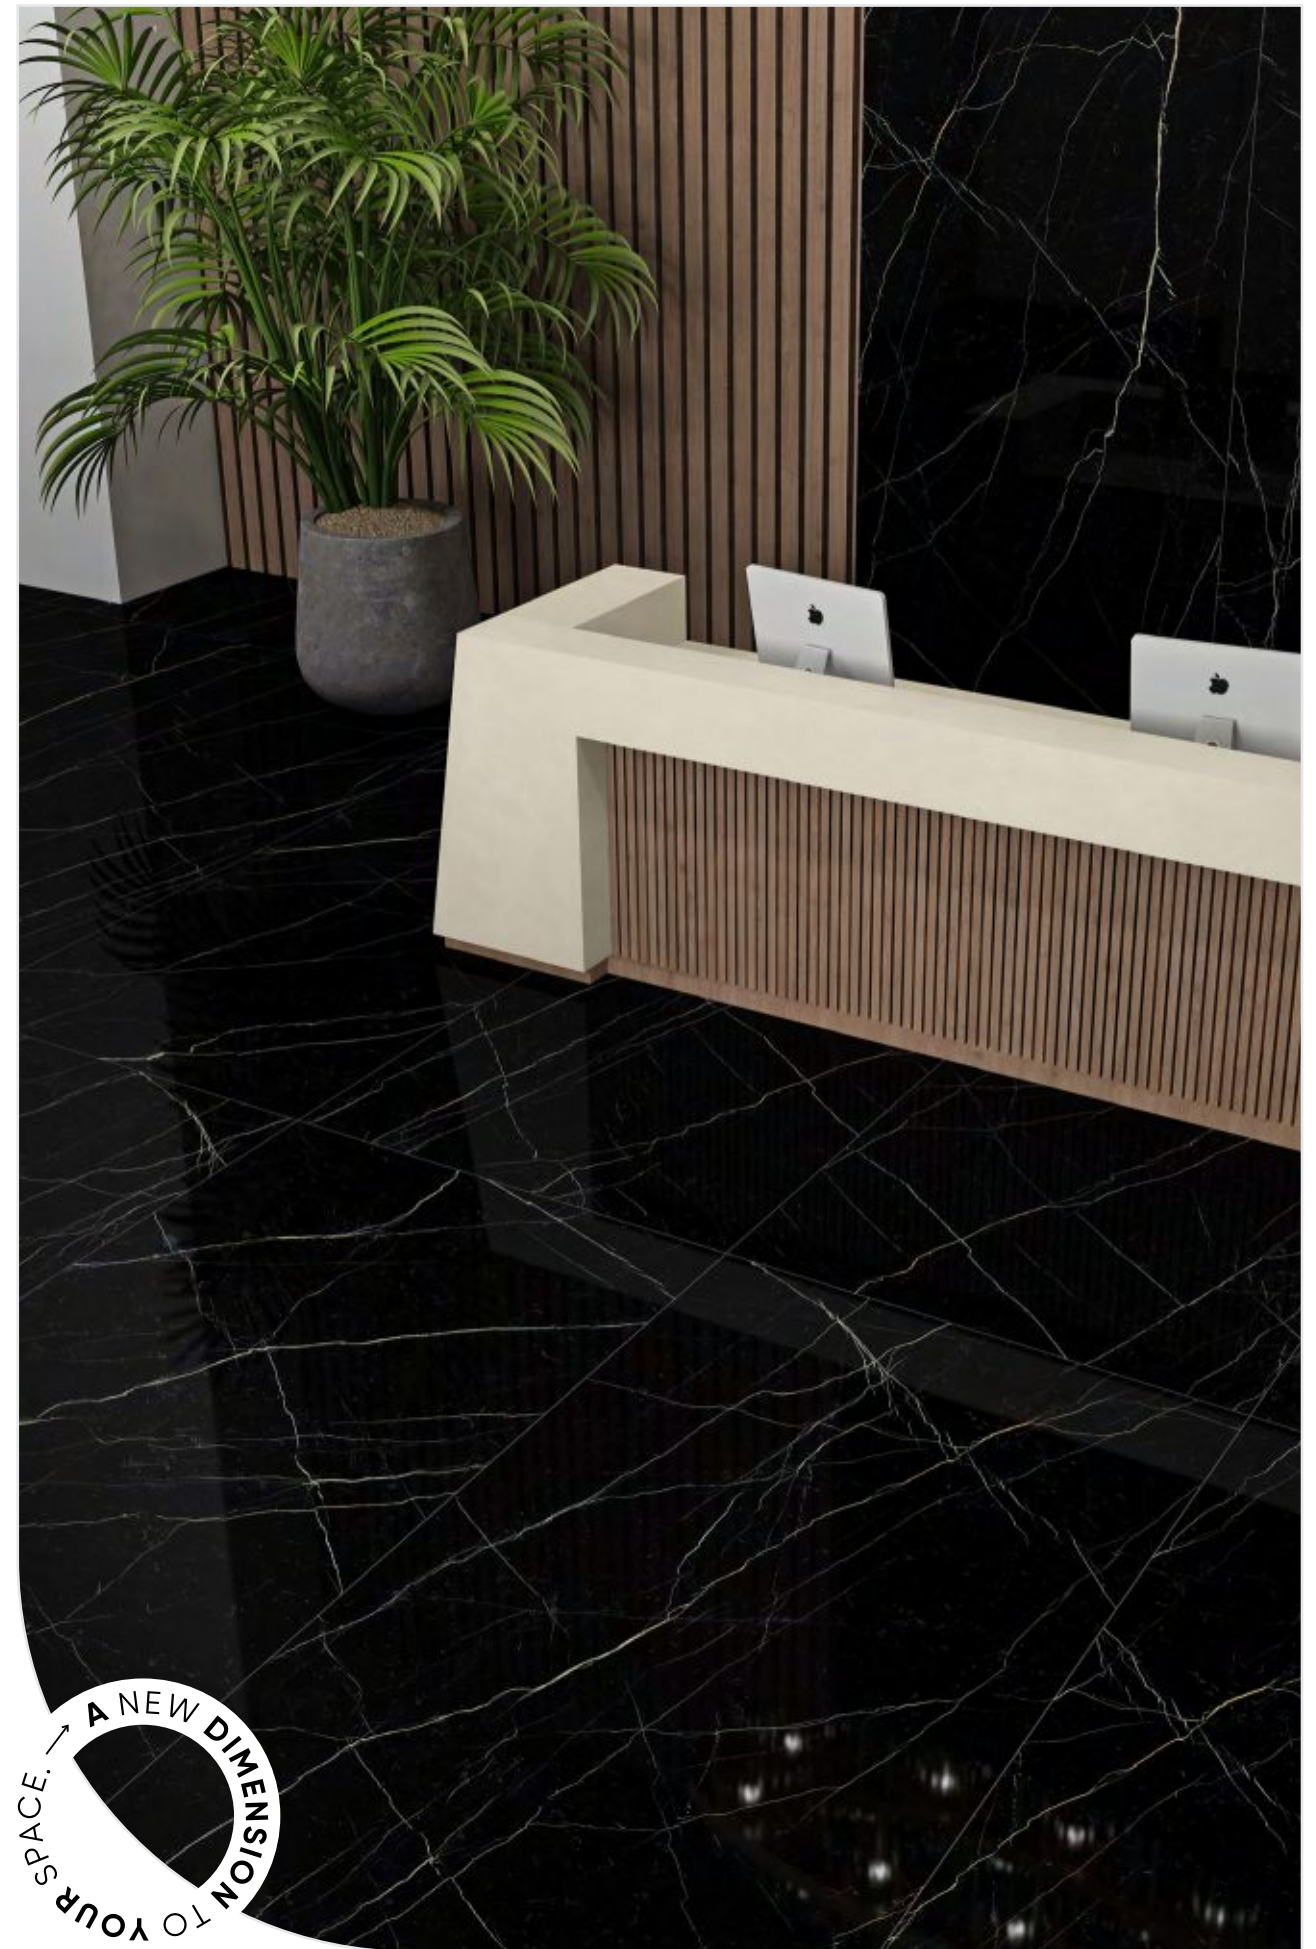

ROYAL
MERQUINA

TO YOUR SPACE. → A NEW DIMENSION