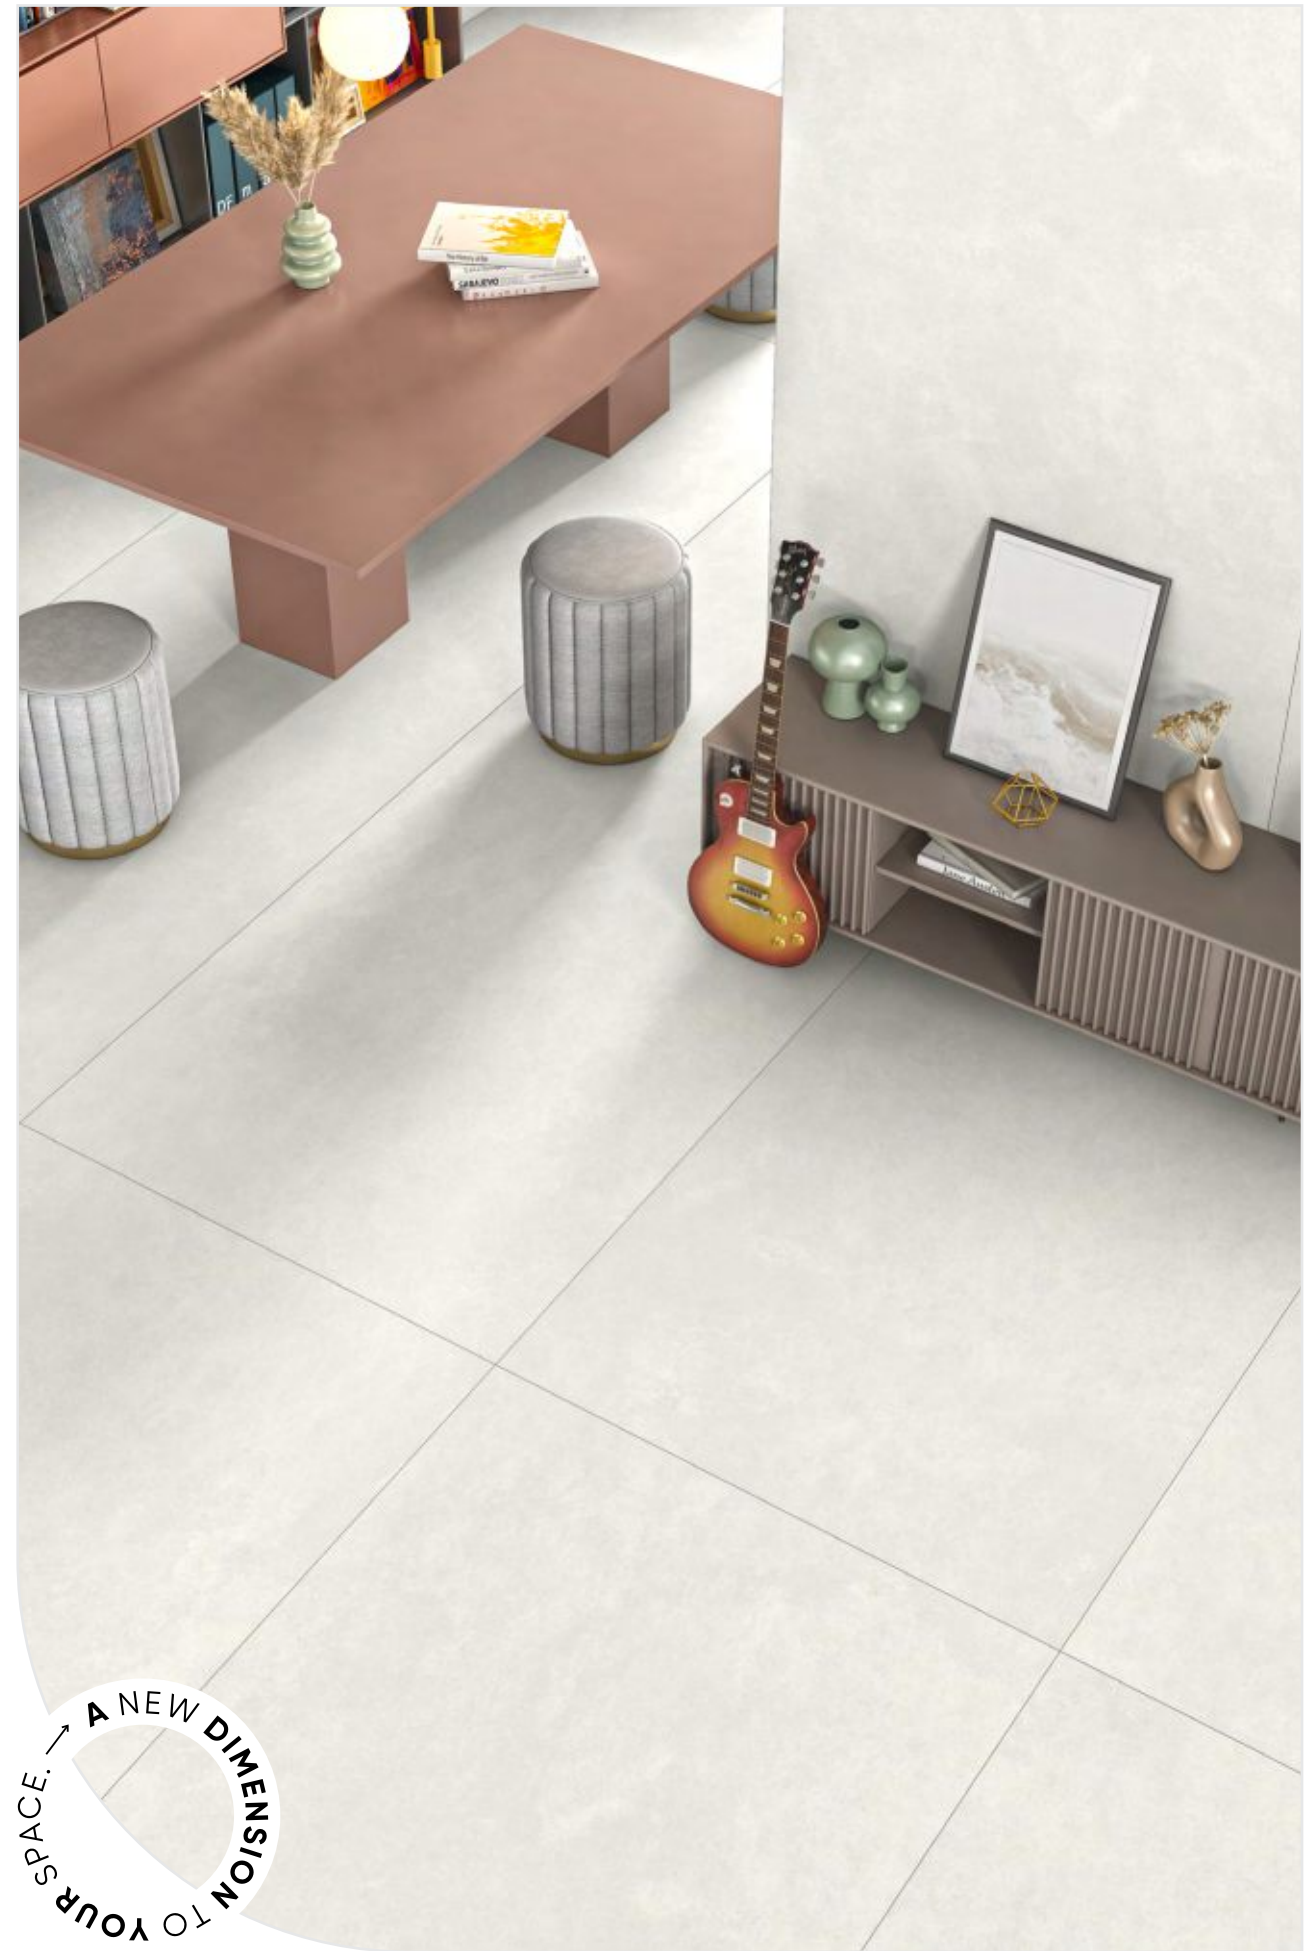

**UNEXPECTED PERSONAL STYLES  
UNLEASHED BY NEW, VIBRANT SHADES OF COLOUR.**

**ICONA  
SLATE**

**AVAILABLE  
SIZES & FINISH**

**1200x2780mm  
1200x1200mm  
600x1200mm**

**TECH. MATT**

ICONA  
BIANCO

A NEW DIMENSION TO YOUR SPACE.