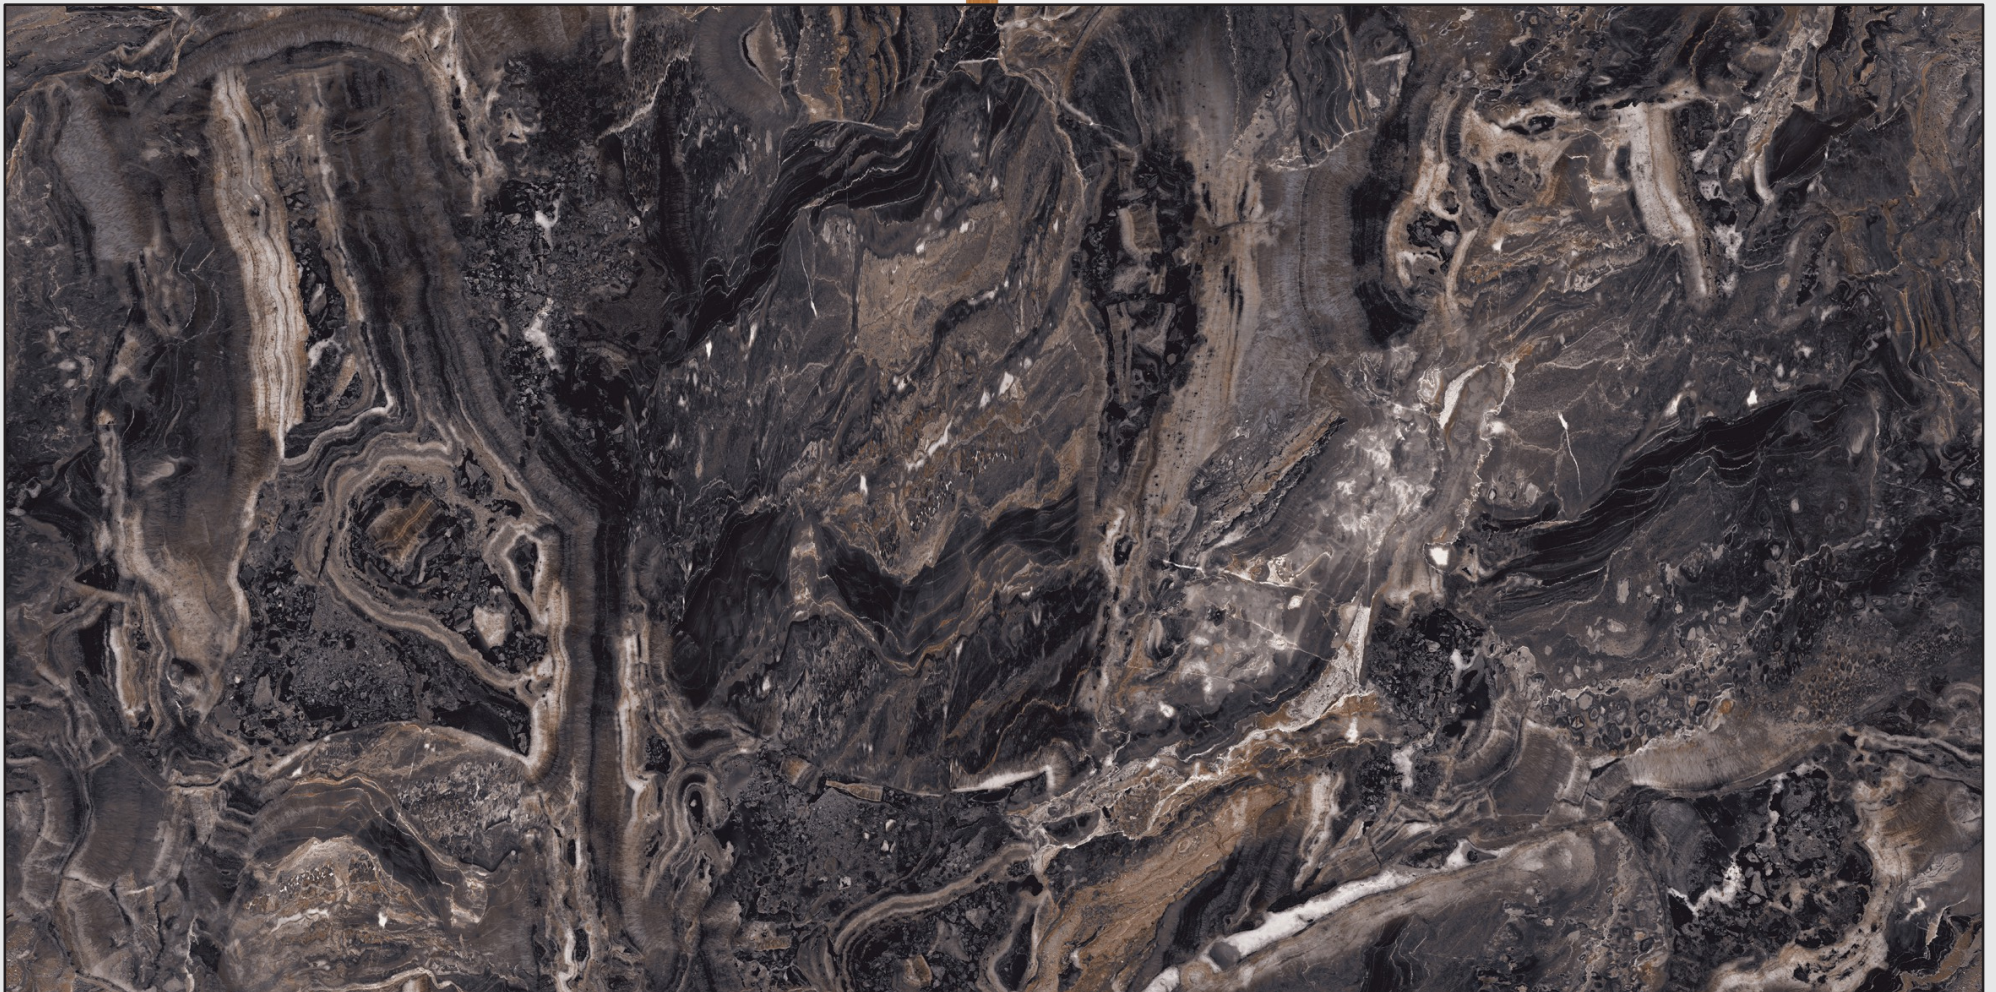

EXPLOSION BLACK

Available finishes -
1. High Gloss | 2. Lux Surface

Faces : 3

ENDLESS