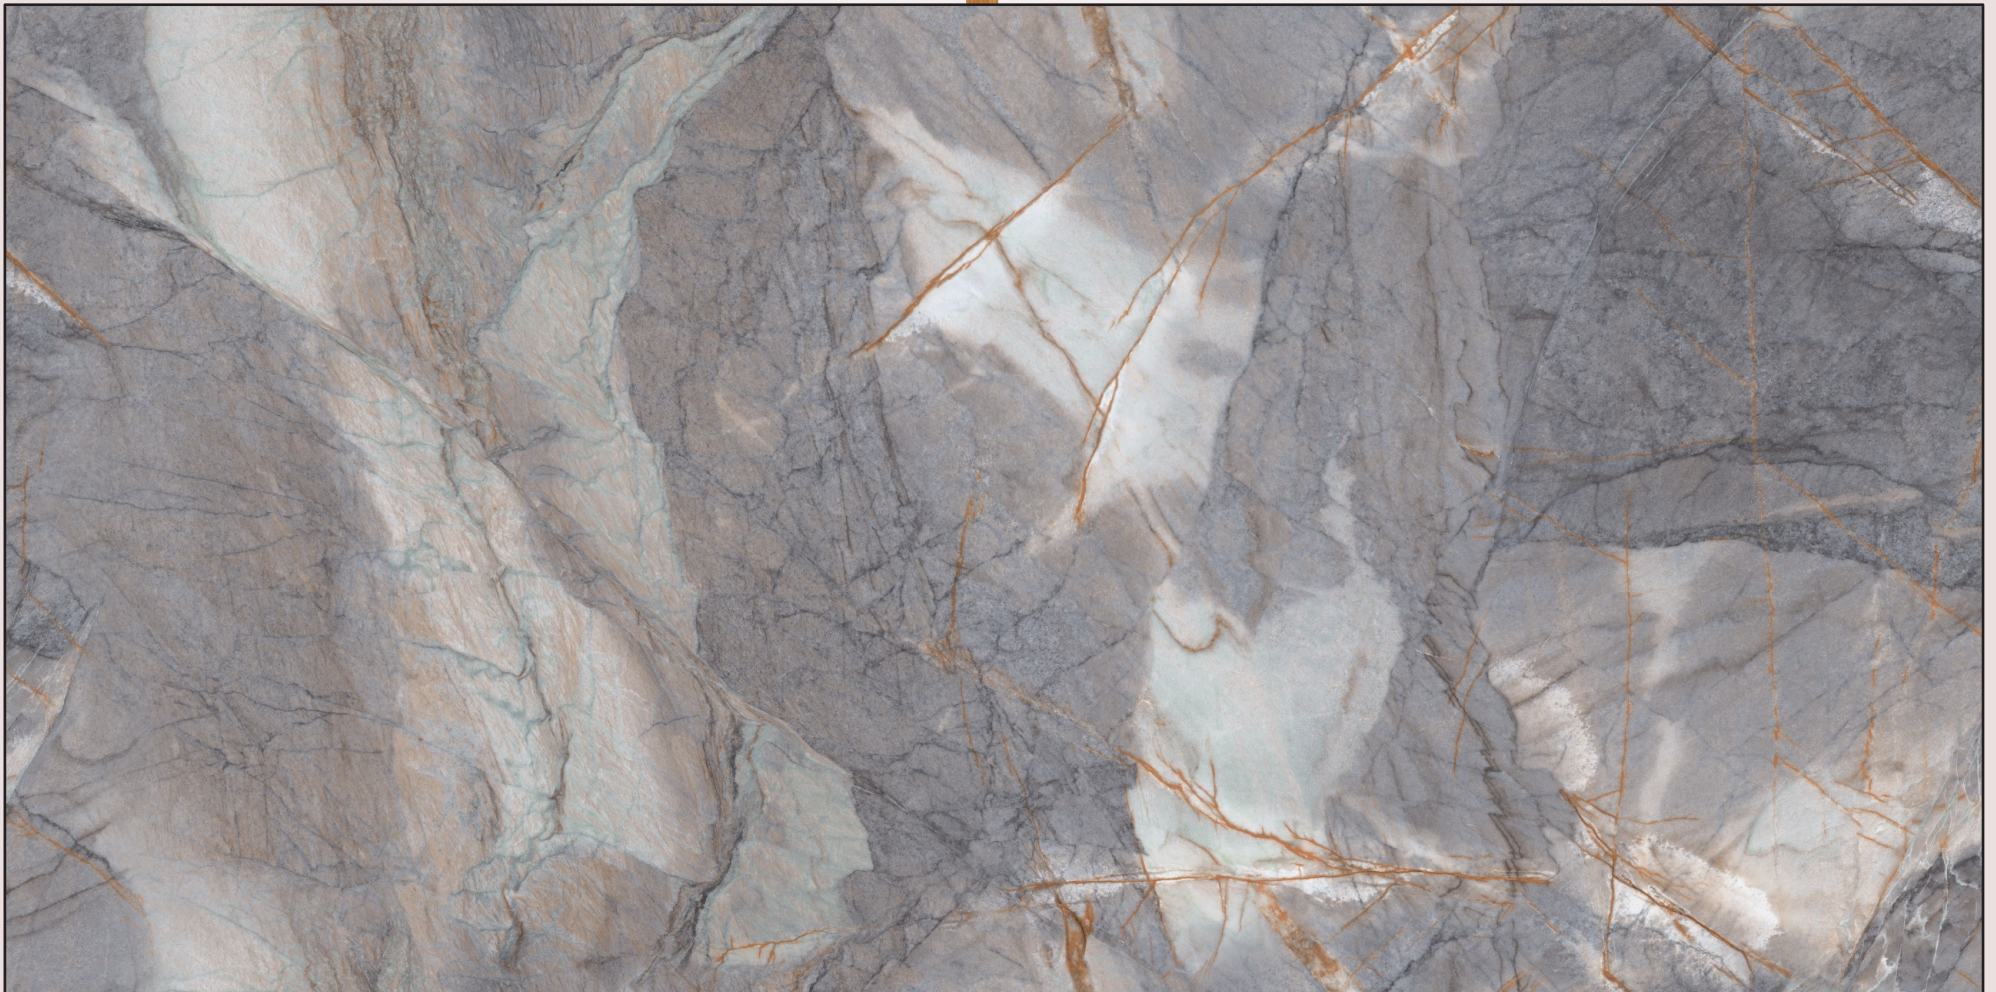

ARSHIDA NATURAL

Available finishes -
1. High Gloss | 2. Lux Surface

Faces : 2

ENDLESS