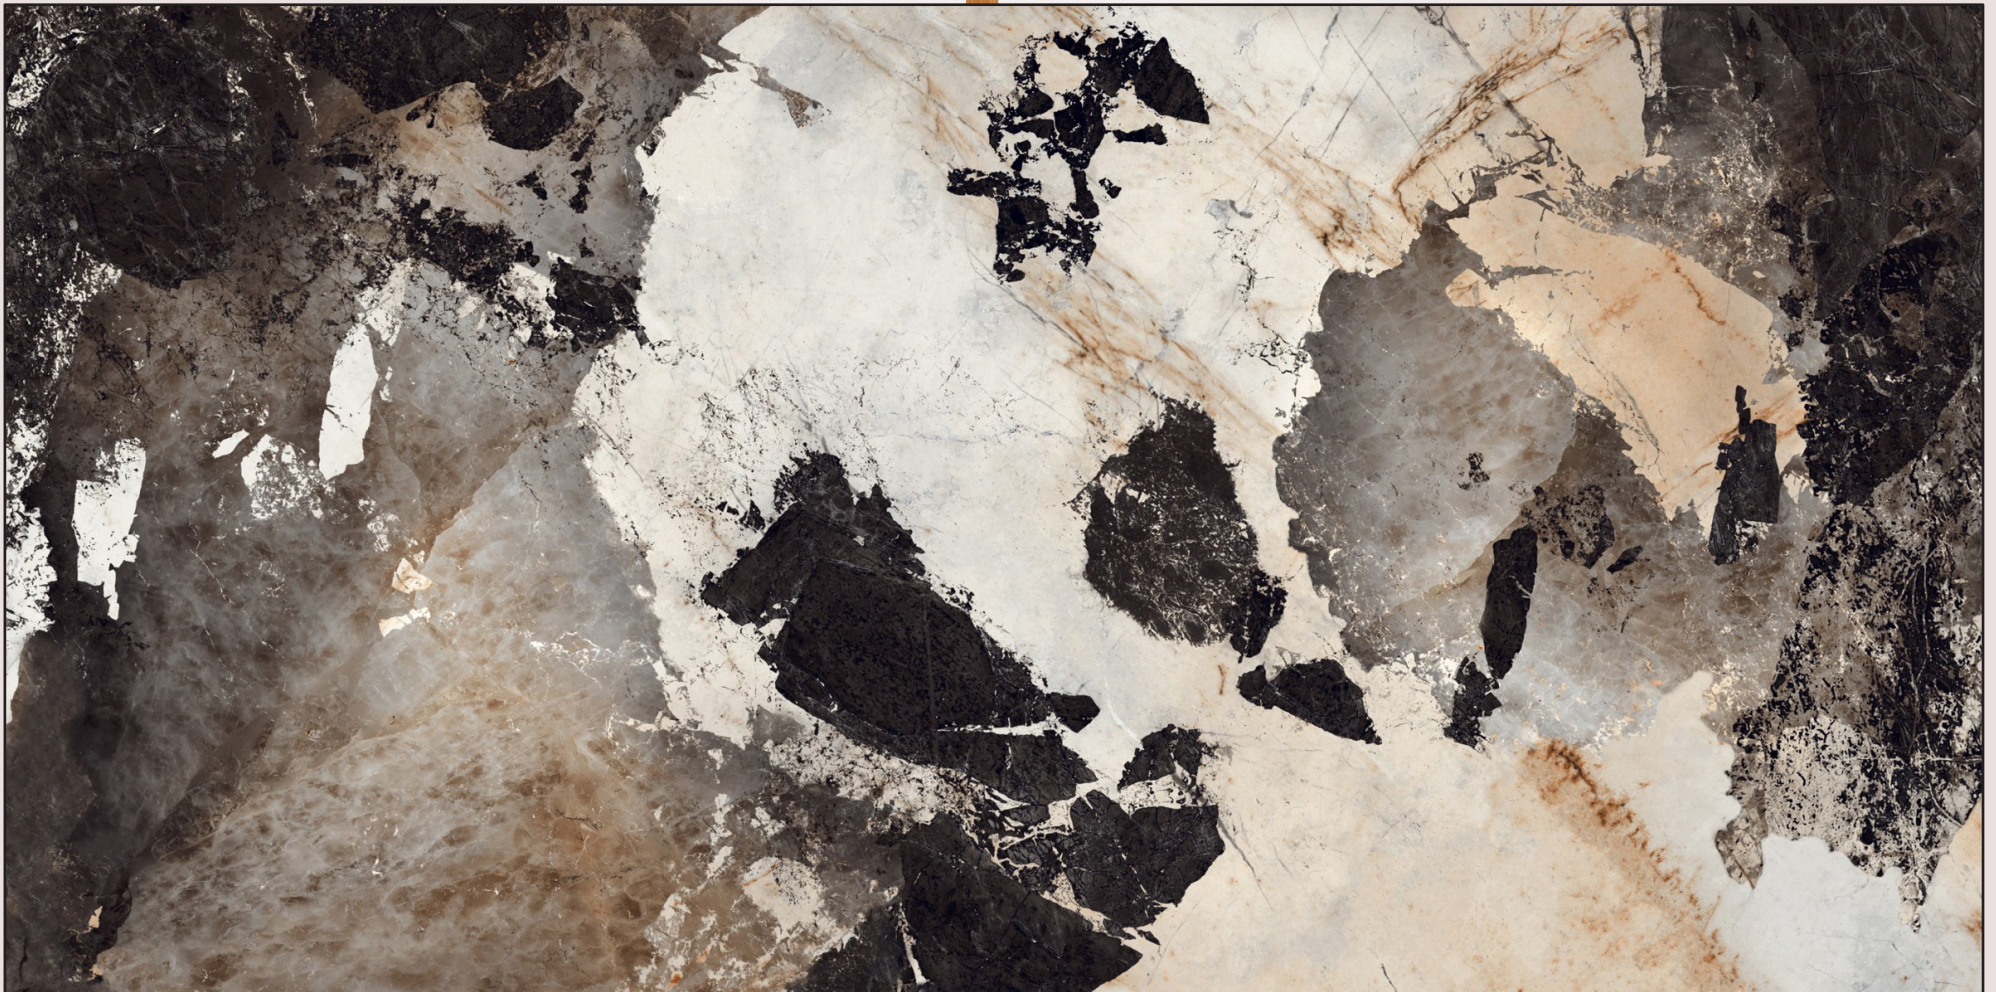

ASPEN NATURAL

Available finishes -
1. High Gloss | 2. Lux Surface

Faces : 3