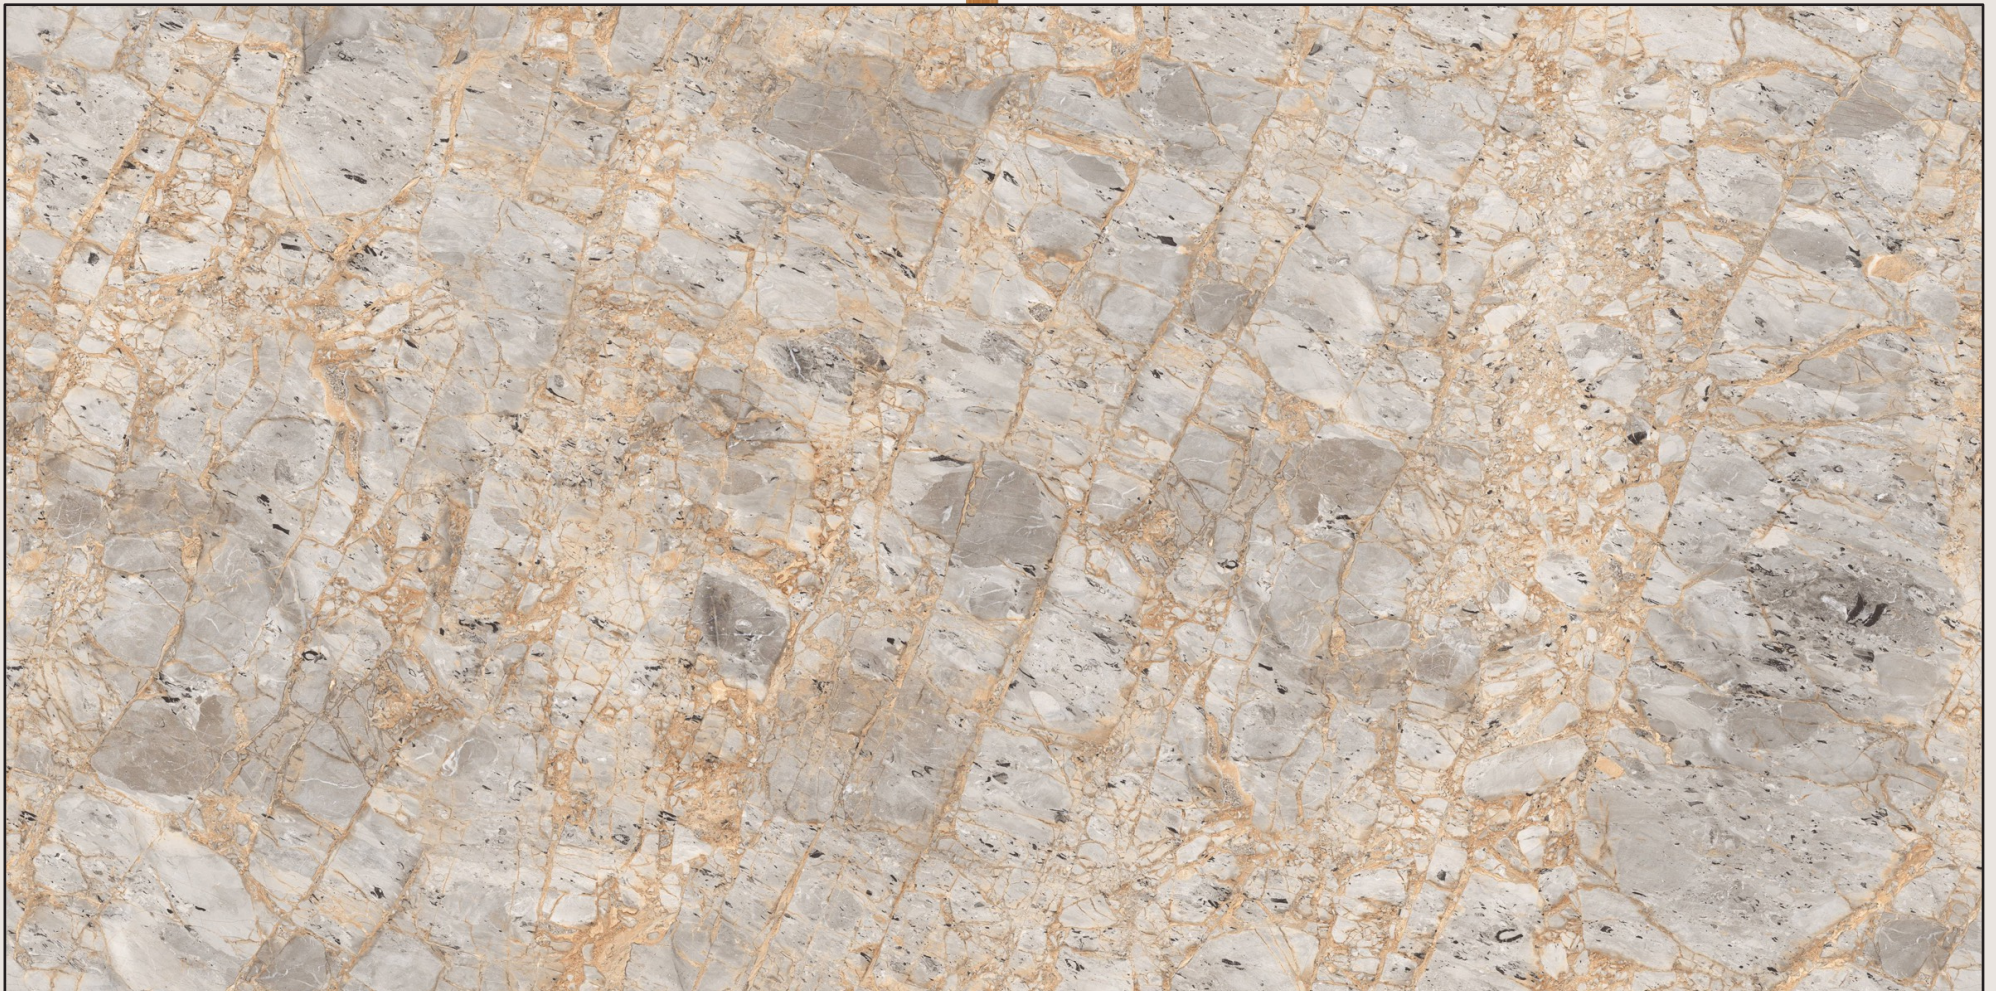

GOLDEN GREY

Available finishes -
1. High Gloss | 2. Lux Surface

Faces : 2