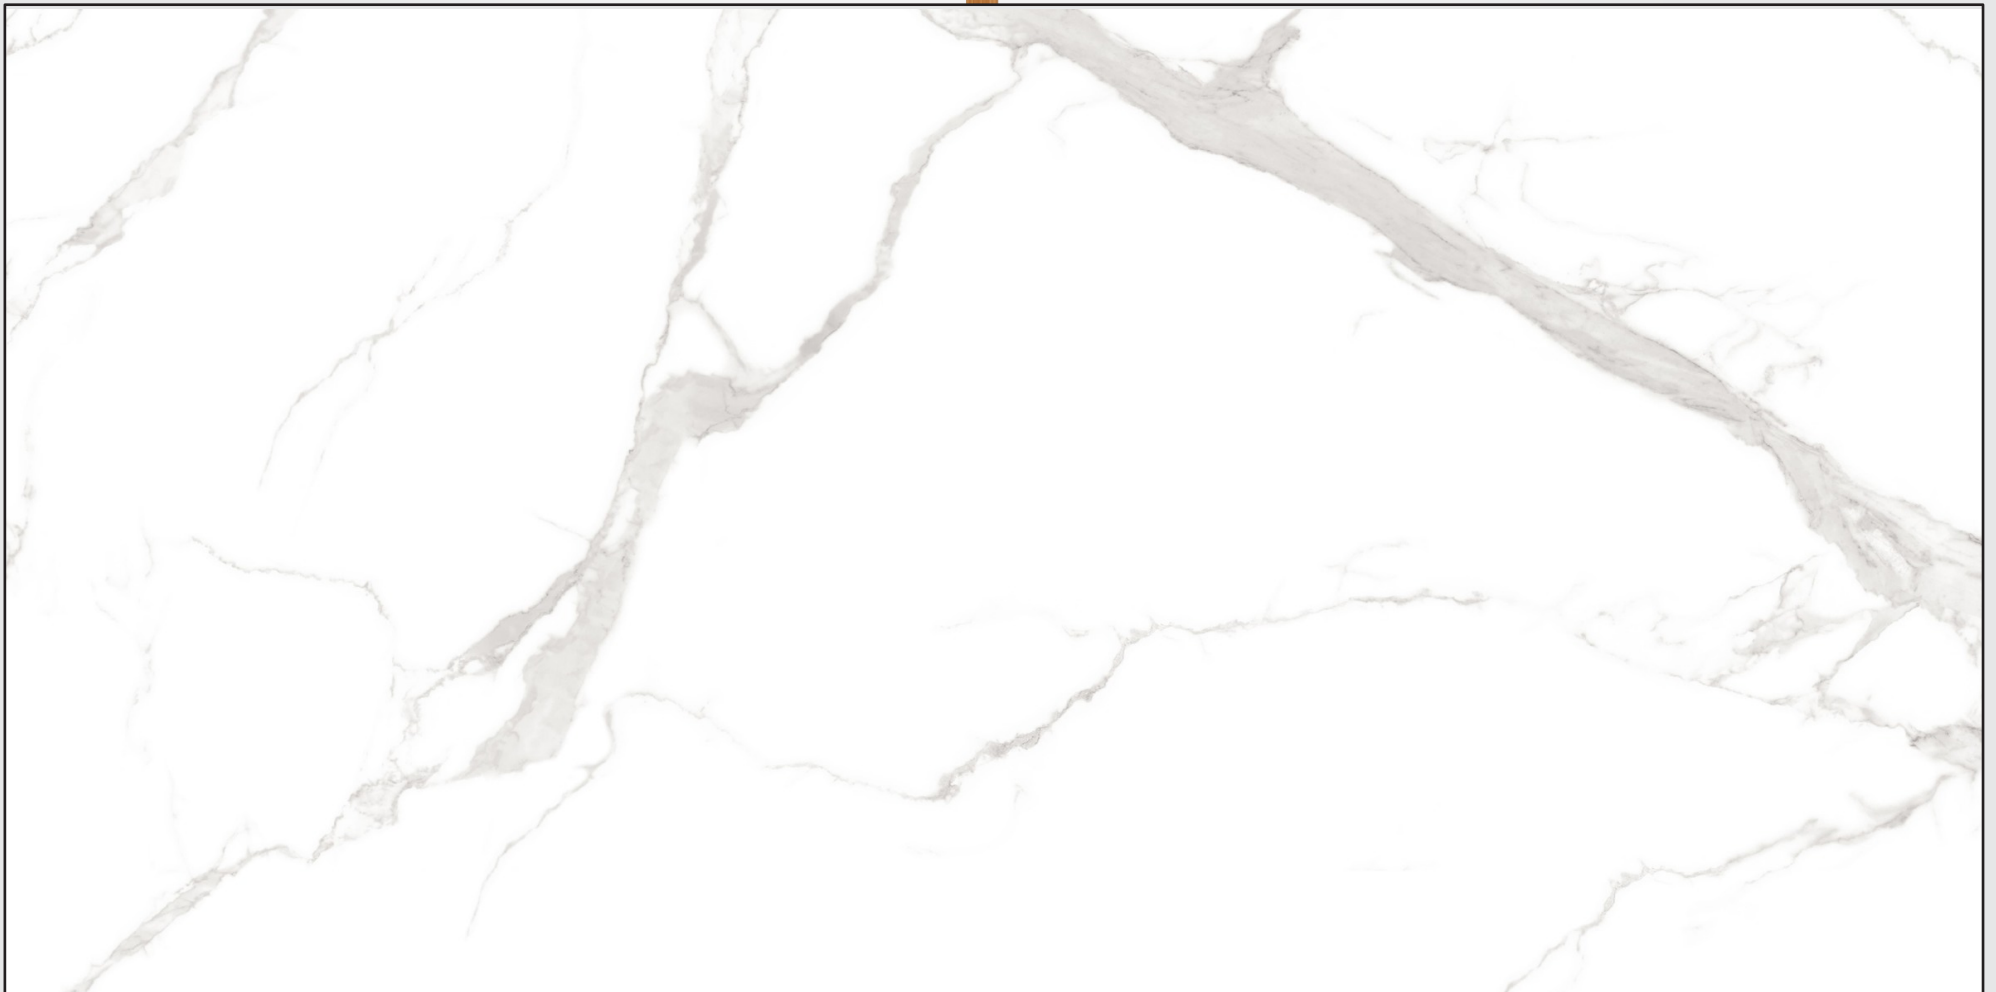

STATUARIO SEM

Available finishes -

1. Super White Polished | 2. Lux Surface

Faces : 5