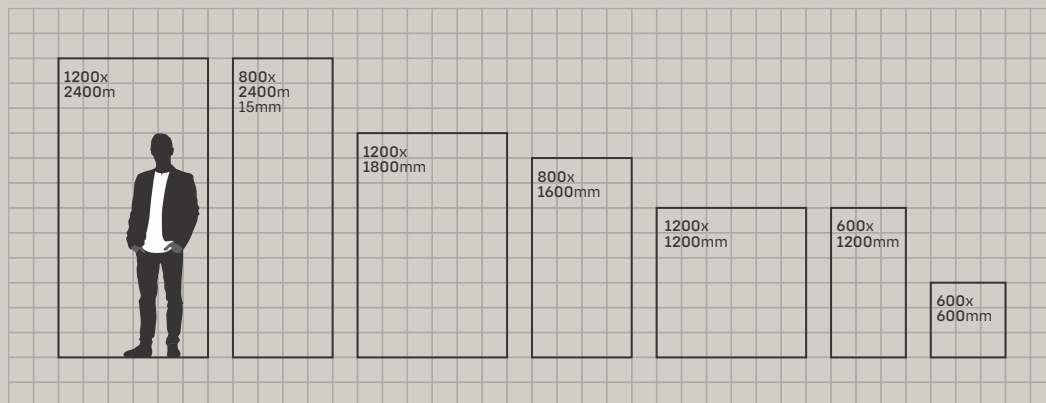

INTRODUCTION

NEW COLLECTION 1200x2400mm

We bring a grand collection of tiles that are available in various sizes. These tiles are designed to create grand urban spaces with their incredible designs and exceptional styles. The 1200x2400mm slabs by us

create the best experience when it comes to the decor of a space. Its mighty size and various design options let you customize every surface of a place and create an interior that you have always dreamed about.

ONE LOCATION,
VARIED SIZE OPTIONS.