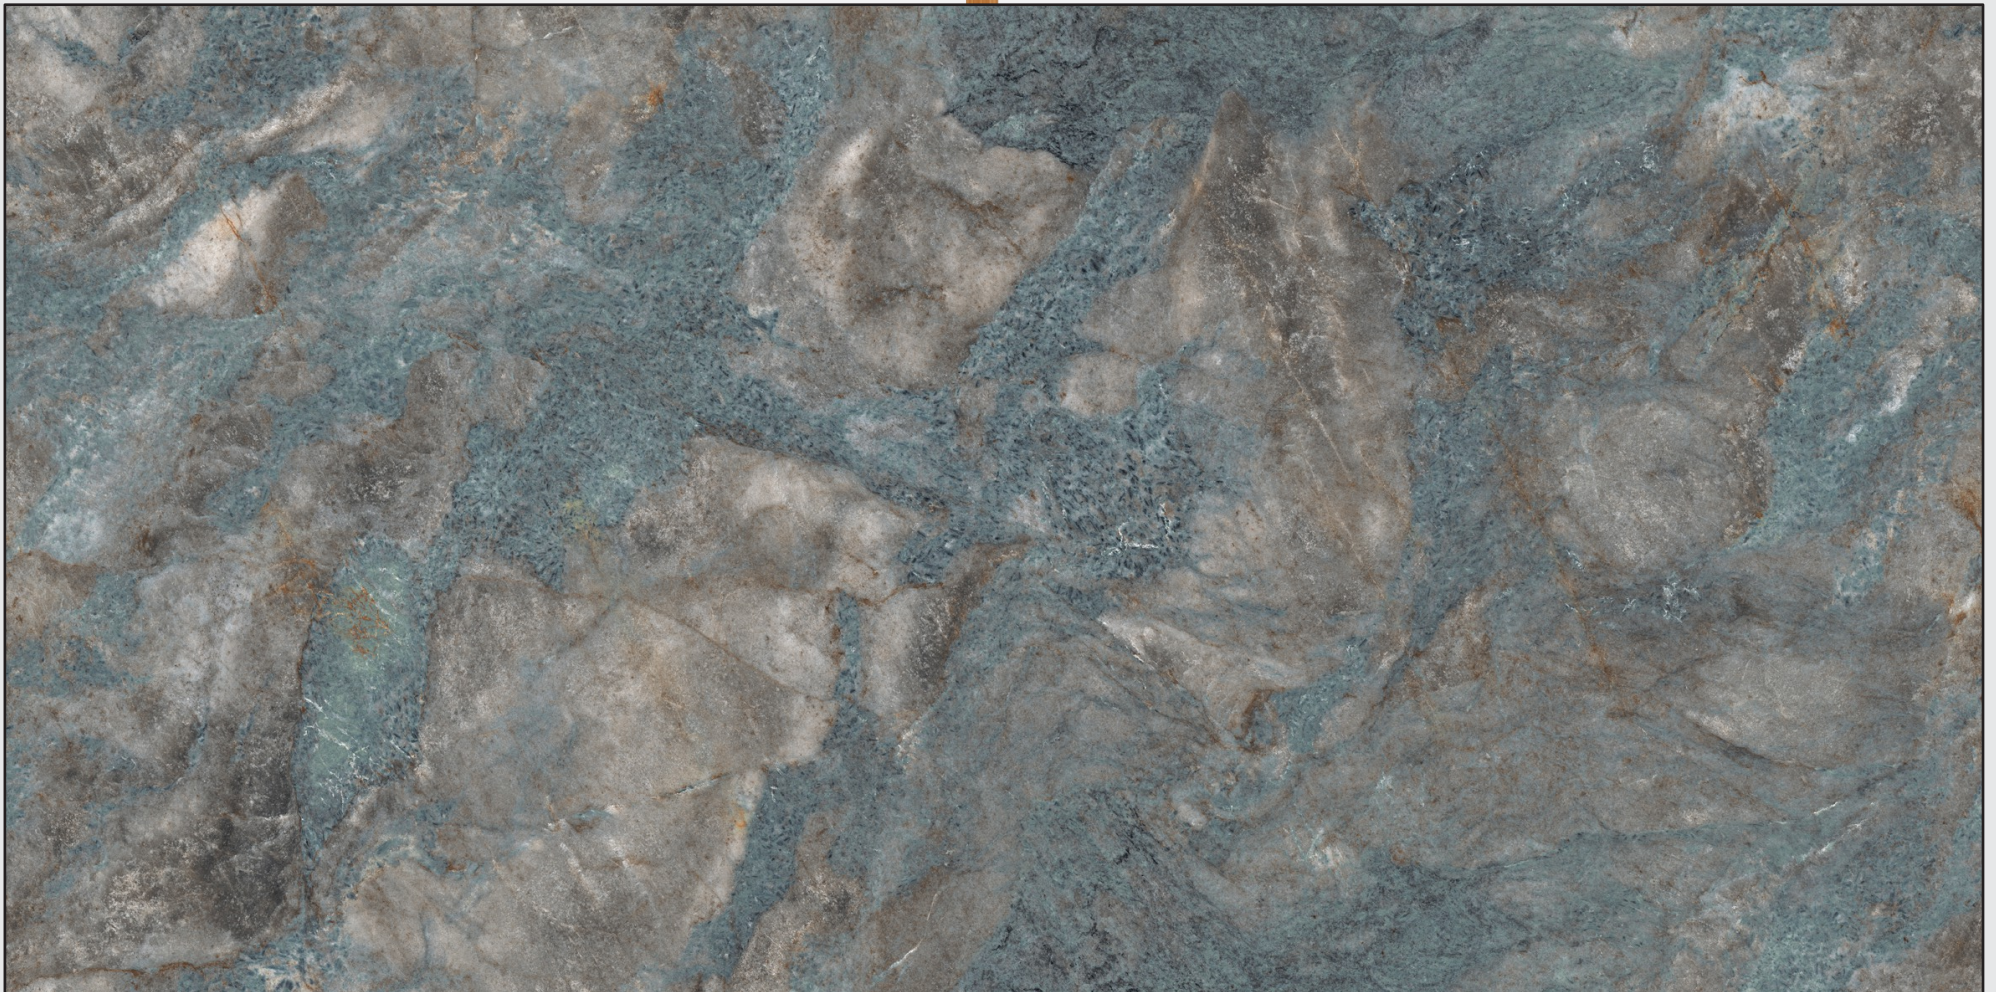

Faces : 3

Wall : Elegance Grey - Polished
Floor : Elegance Grey - Lux Surface

PREVIEW OF
ELEGANCE GREY

ERAGON AQUA

Available finishes -
1. High Gloss | 2. Lux Surface

Faces : 3

ENDLESS

Wall : Eragon Aqua - High Gloss
Floor : Eragon Aqua - Lux Surface