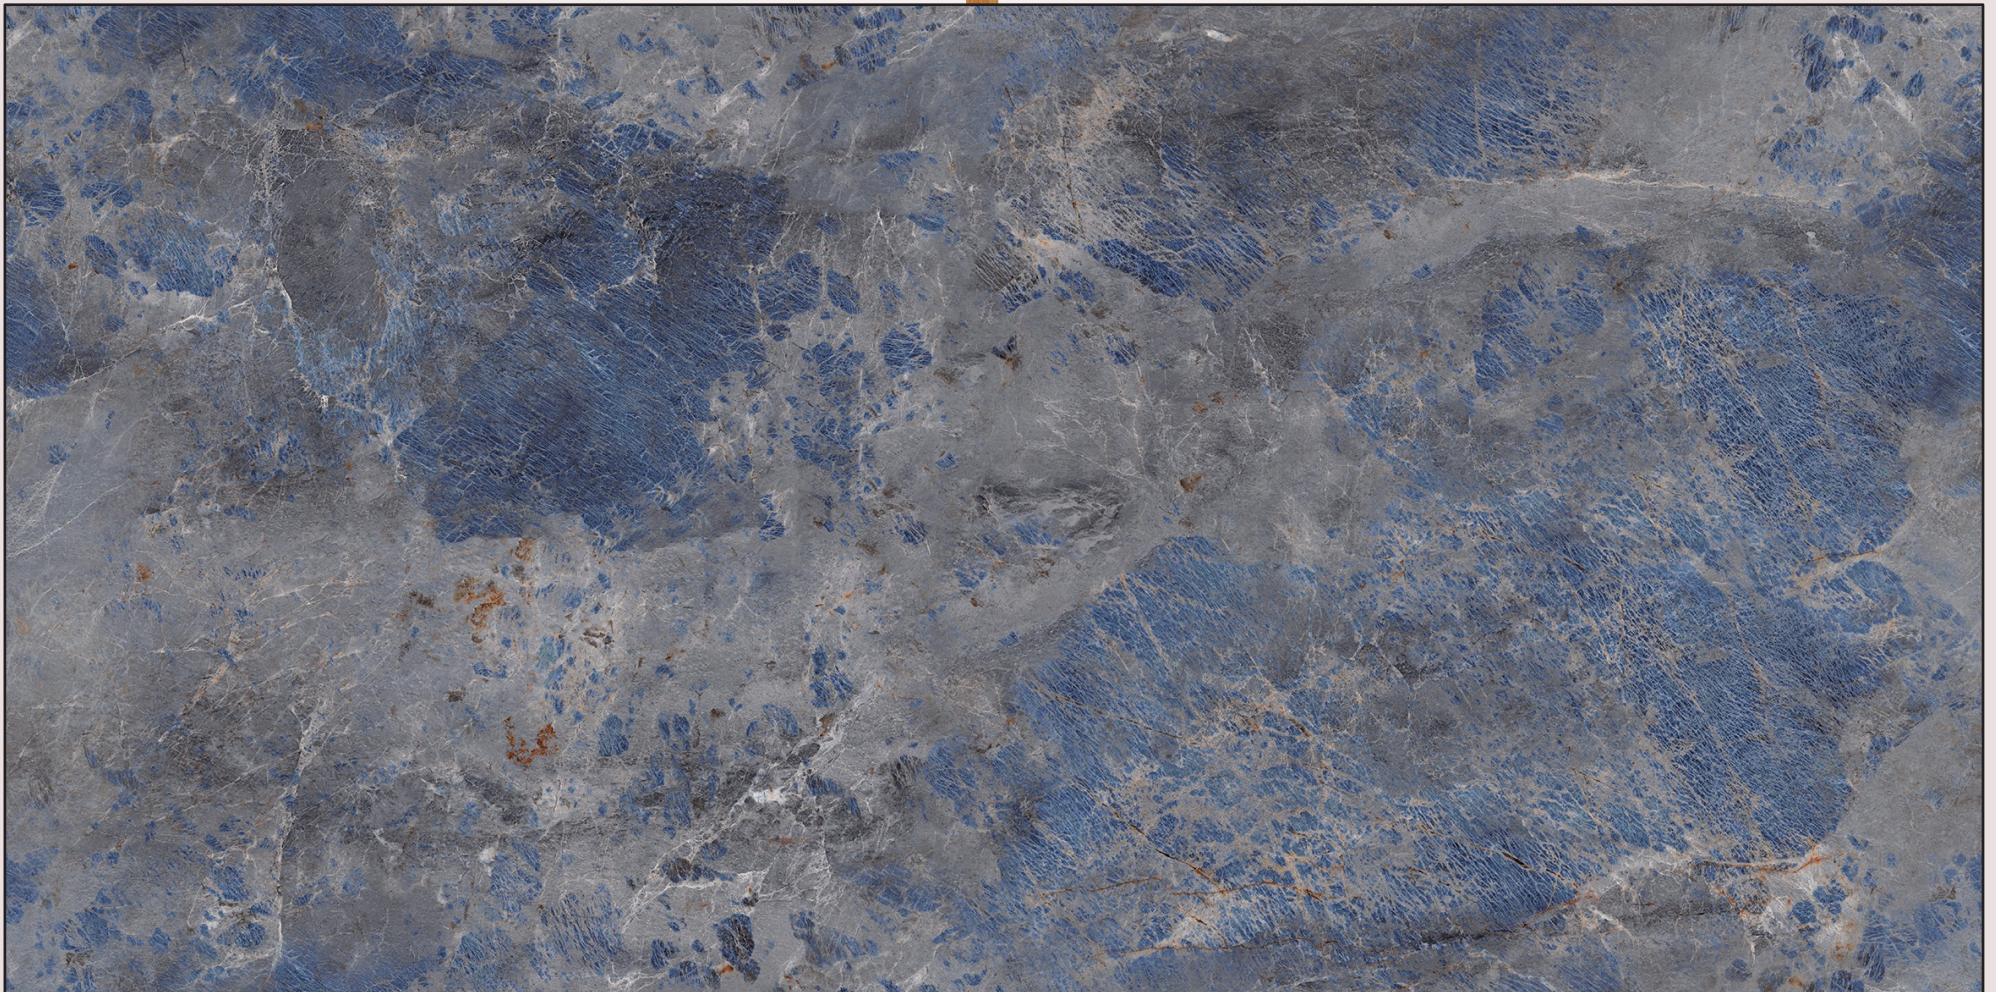

Faces : 2

ENDLESS

Wall : Arshida Natural - High Gloss
Floor : Arshida Natural - Lux Surface

PREVIEW OF
ARSHIDA NATURAL

LIBERTY BLUE

Available finishes -
1. High Gloss | 2. Lux Surface

Faces : 2

Wall : Liberty Blue - High Gloss
Floor : Liberty Blue - Lux Surface