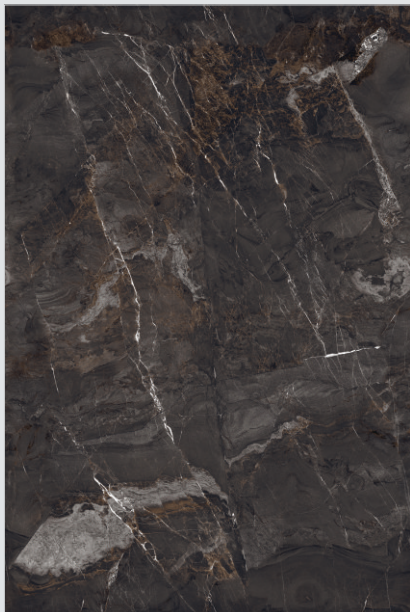

1200x
1800mm

LUX
SURFACE

HIGH DEFINITION
CLEAR PRINT

MOST DURABLE
SURFACE

REAL
MARBLE FEEL

ELEGANCE BLACK

Finish - **LUX SURFACE**
Endless - 3