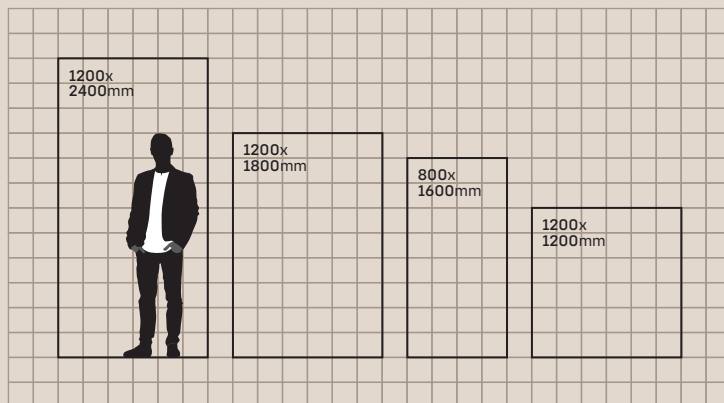

INTRODUCTION

1200x1800mm

We bring a grand collection of tiles that are available in various sizes. These tiles are designed to create grand urban spaces with their incredible designs and exceptional styles. The 1200x1800mm slabs by us create

the best experience when it comes to the decor of a space. Its mighty size and various design options let you customize every surface of a place and create an interior that you have always dreamed about!

**ONE LOCATION,
VARIED SIZE OPTIONS.**