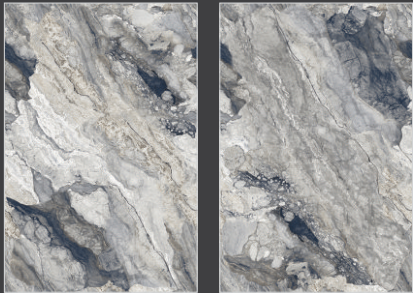

WALL - ASPEN NATURAL, 1200x1800mm

1200x  
1800mm

PATAGONIA MARBLE

Finish - **HIGH GLOSS**  
Random - 3

WALL & FLOOR - PATAGONIA MARBLE, 1200x1800mm

1200x  
1800mm

NAIROBI BLUE

Finish - **HIGH GLOSS**  
Endless - 3