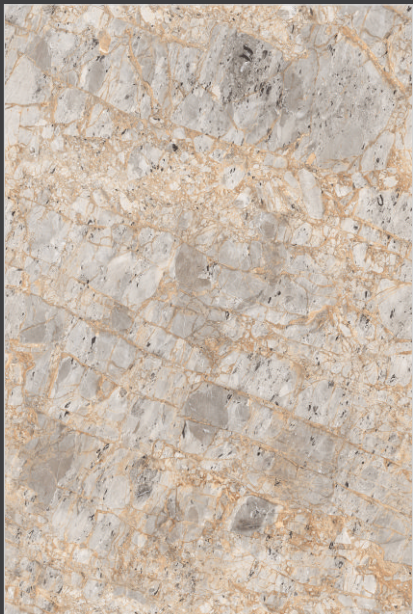

1200x
1800mm

EARTH
COLLECTION

GOLDEN GREY

Finish - **POLISHED**
Endless - **3**