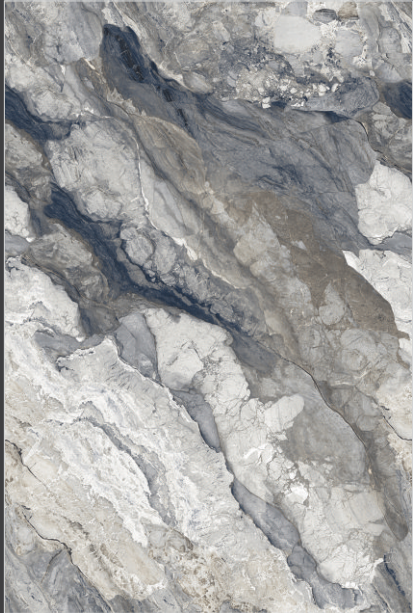

WALL - ASPEN NATURAL, 1200x1800mm

1200x  
1800mm

PATAGONIA MARBLE

Finish - **HIGH GLOSS**  
Random - 3

WALL & FLOOR - PATAGONIA MARBLE, 1200x1800mm

1200x  
1800mm

NAIROBI BLUE

Finish - **HIGH GLOSS**  
Endless - 3