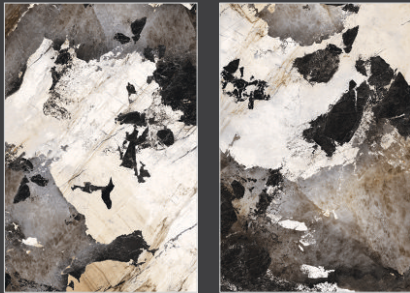

1200x
1800mm

LUX
SURFACE

HIGH DEFINITION
CLEAR PRINT

MOST DURABLE
SURFACE

REAL
MARBLE FEEL

ASPEN NATURAL

Finish - LUX SURFACE
Random - 3