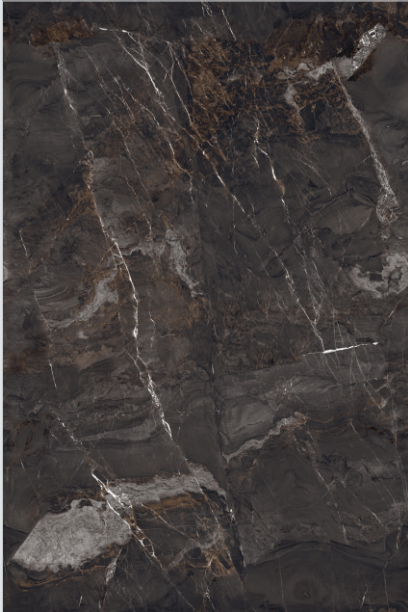

**1200x
1800mm**

ELEGANCE BLACK

Finish - **HIGH GLOSS**
Endless - **3**