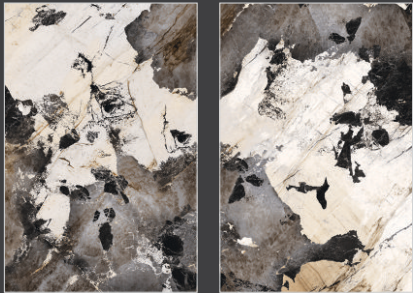

1200x
1800mm

ASPEN NATURAL

Finish - **HIGH GLOSS**
Random - 3