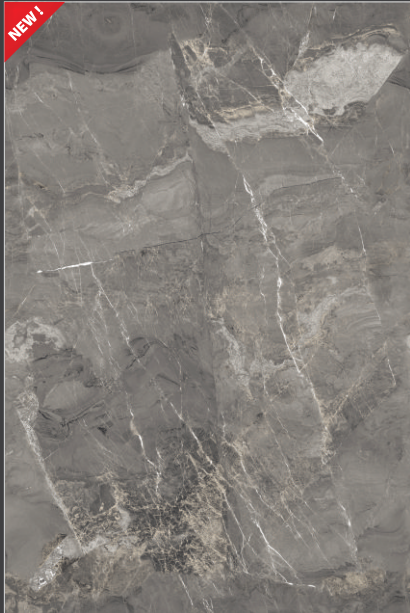

WALL & FLOOR - **STATUARIO CARA**, 1200x1800mm

1200x  
1800mm

EGEO BEIGE

Finish - **POLISHED**  
Endless - 3

FLOOR - **EGEO BEIGE**, 1200x1800mm

1200x  
1800mm

ELEGANCE GREY

Finish - **POLISHED**  
Endless - **3**