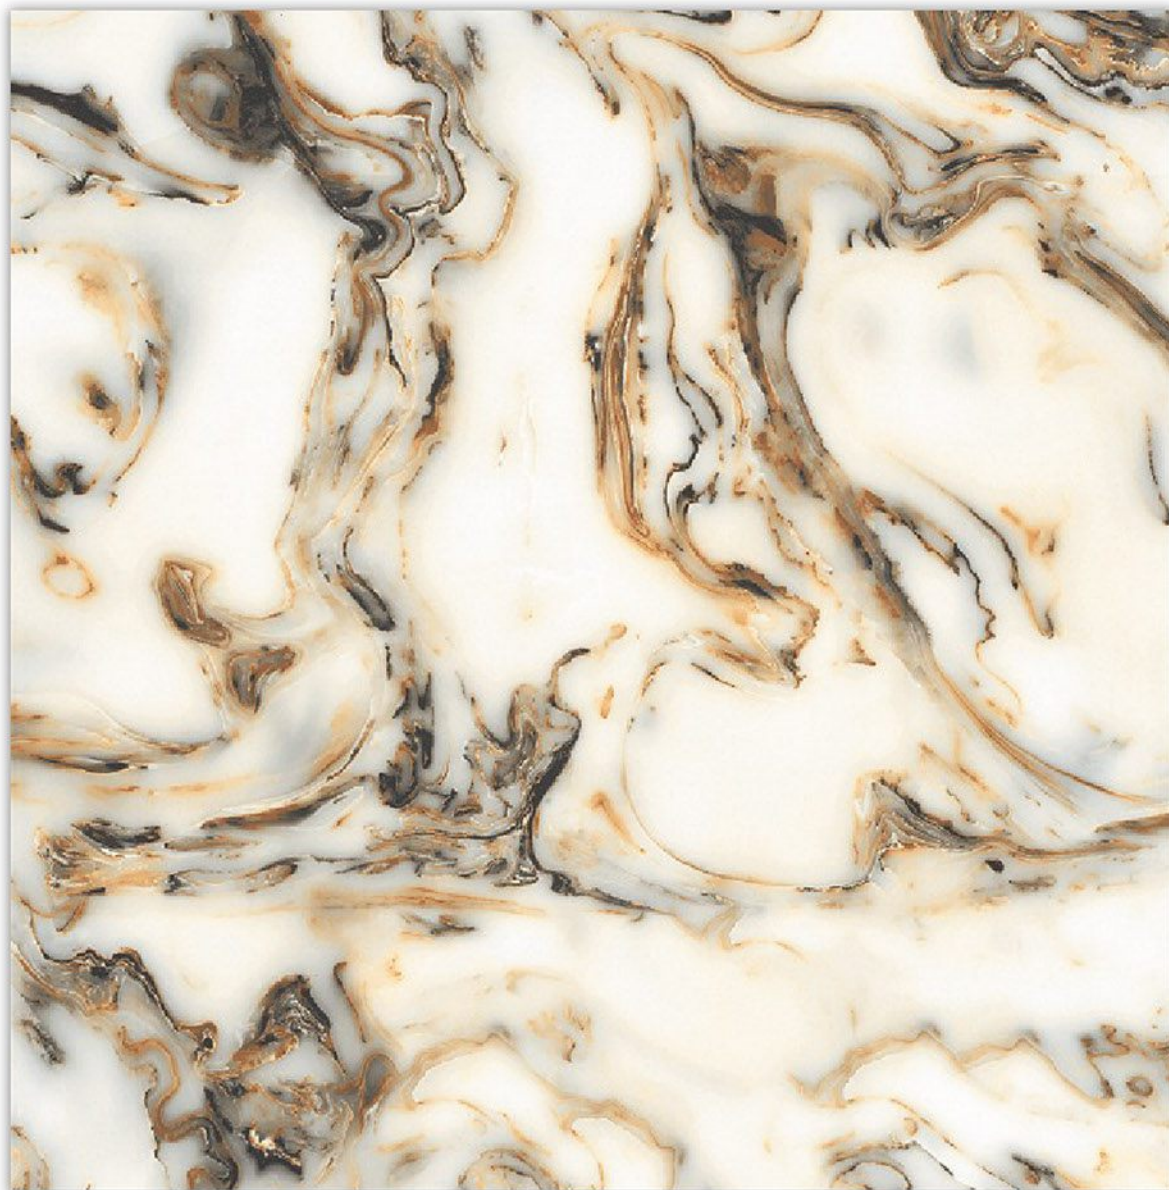

Zero Maintenance

Low Water Absorption

GLOSSY
600X600MM

BRIDH
ceramica

RIVER BROWN

Randoms

R1

R2