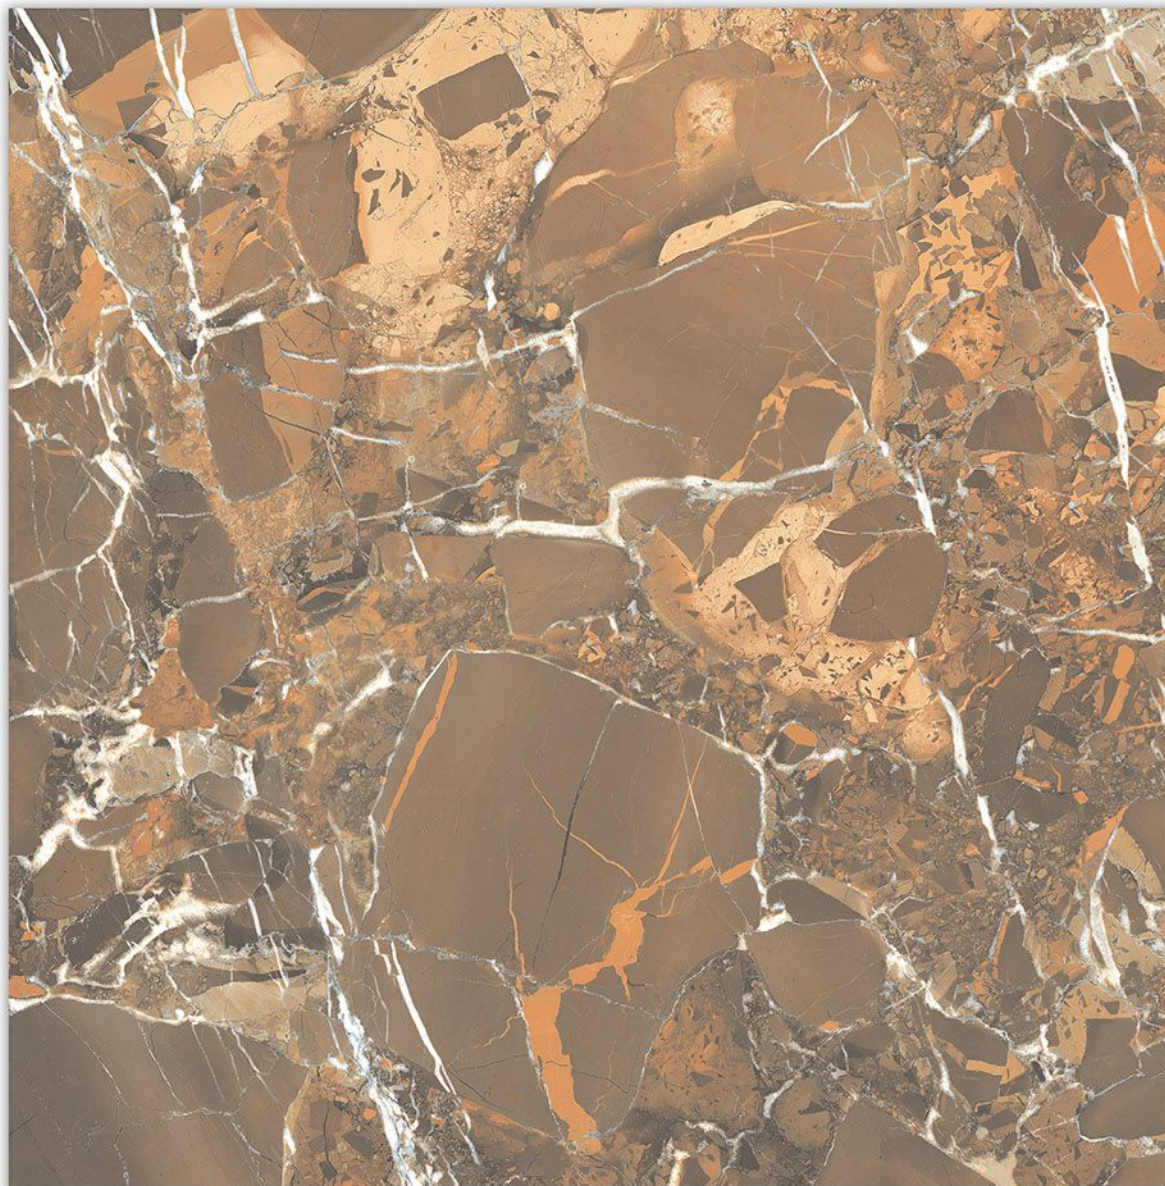

R3

R4

Eco-Friendly

Zero Maintenance

Low Water Absorption

G L O S S Y
600X600MM

MALABAR BROWN

Randoms