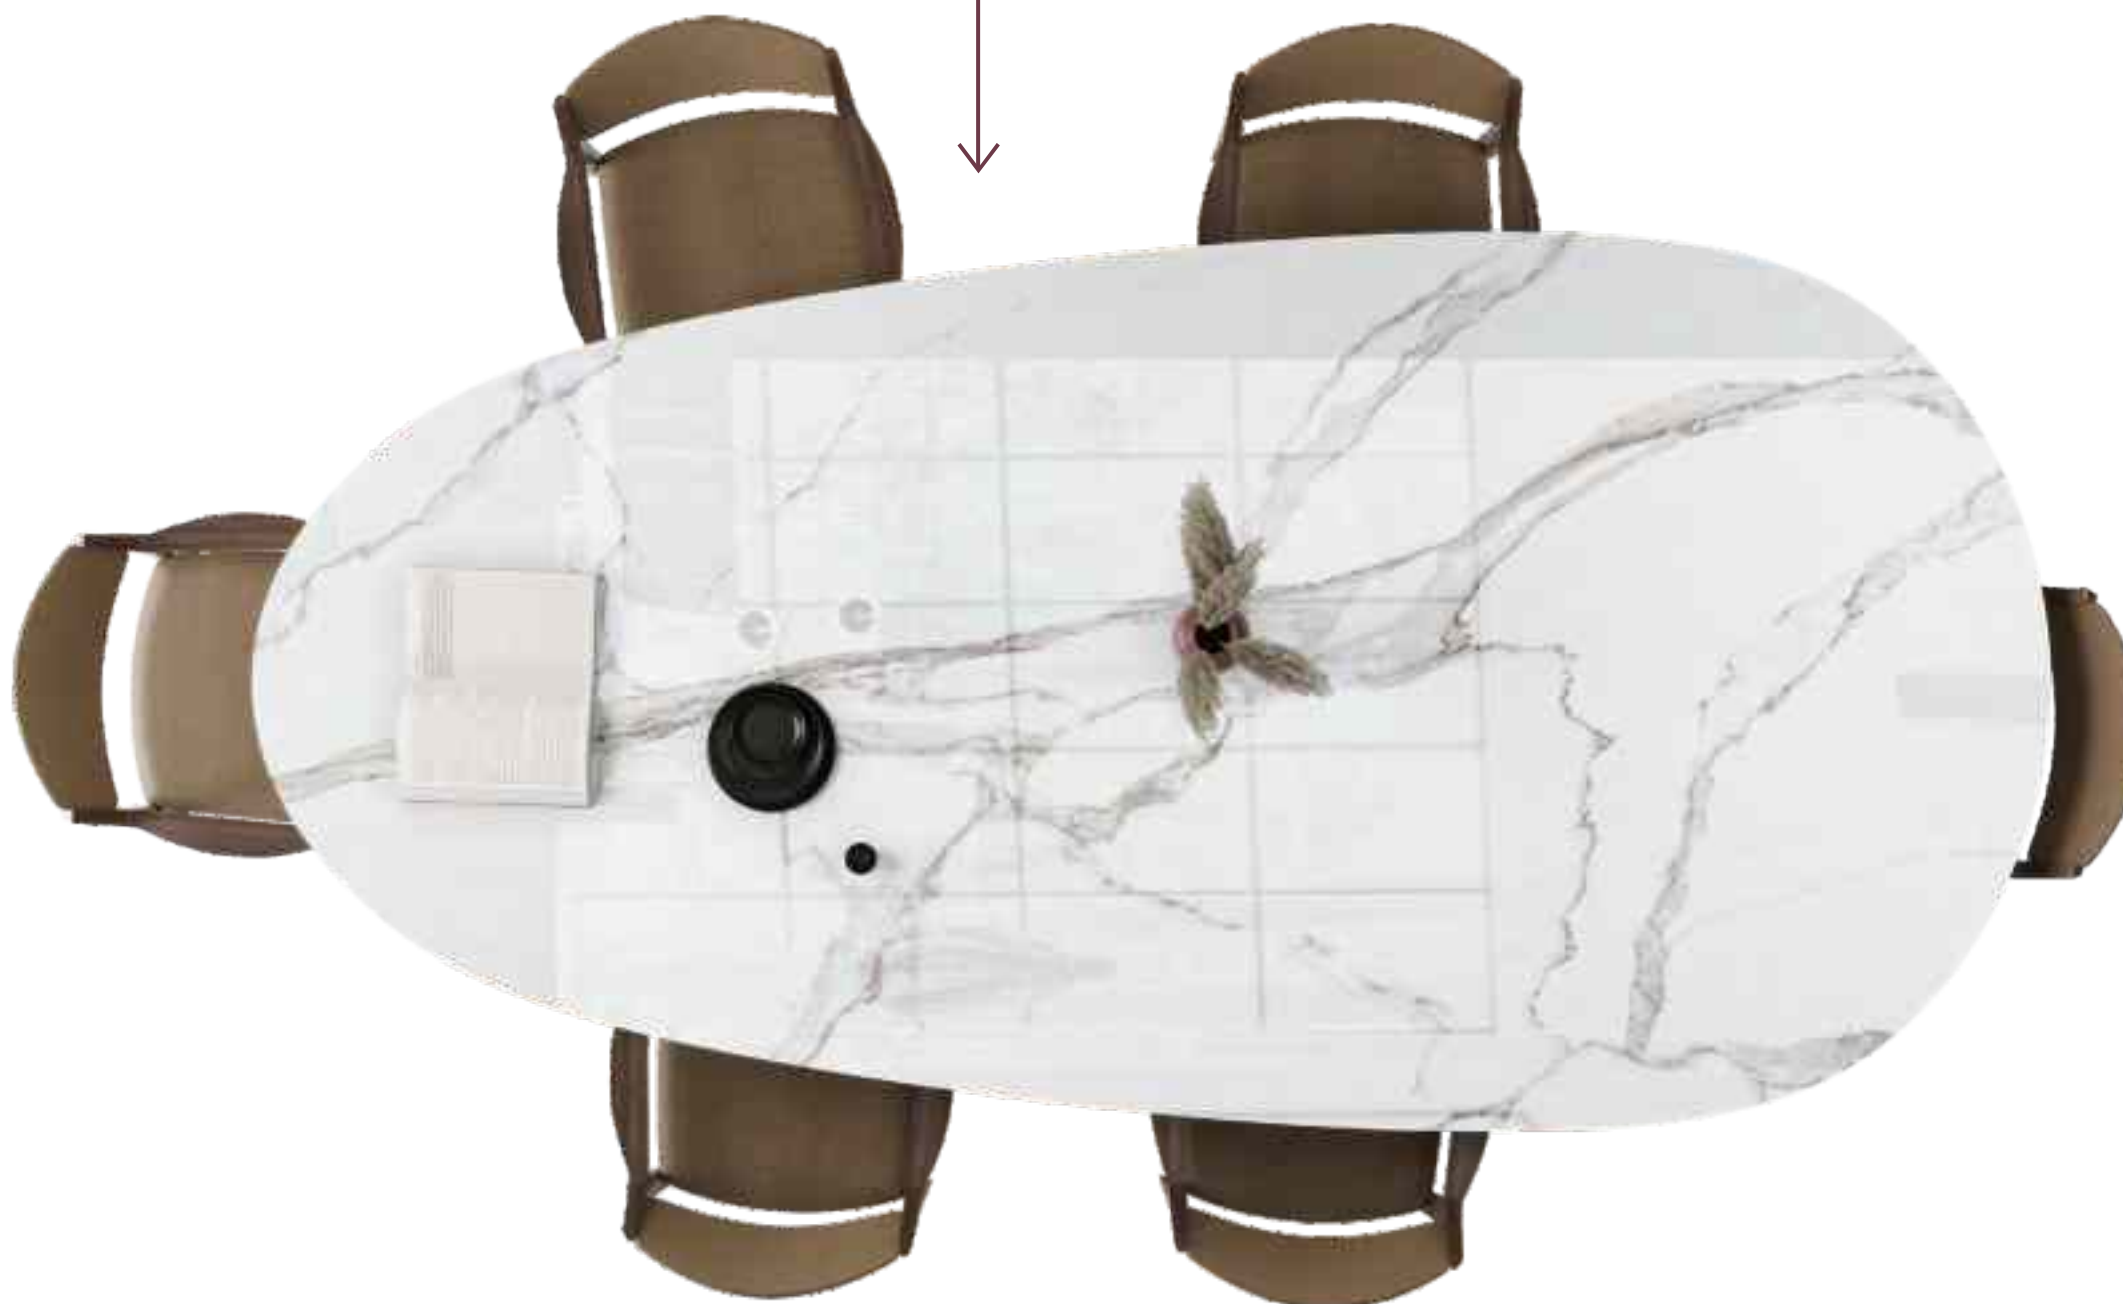

CALISTO WHITE

WHITE
BODY 15MM

STYLES THAT CREATE AUTHENTIC
AND C NTEMP RARY L KS