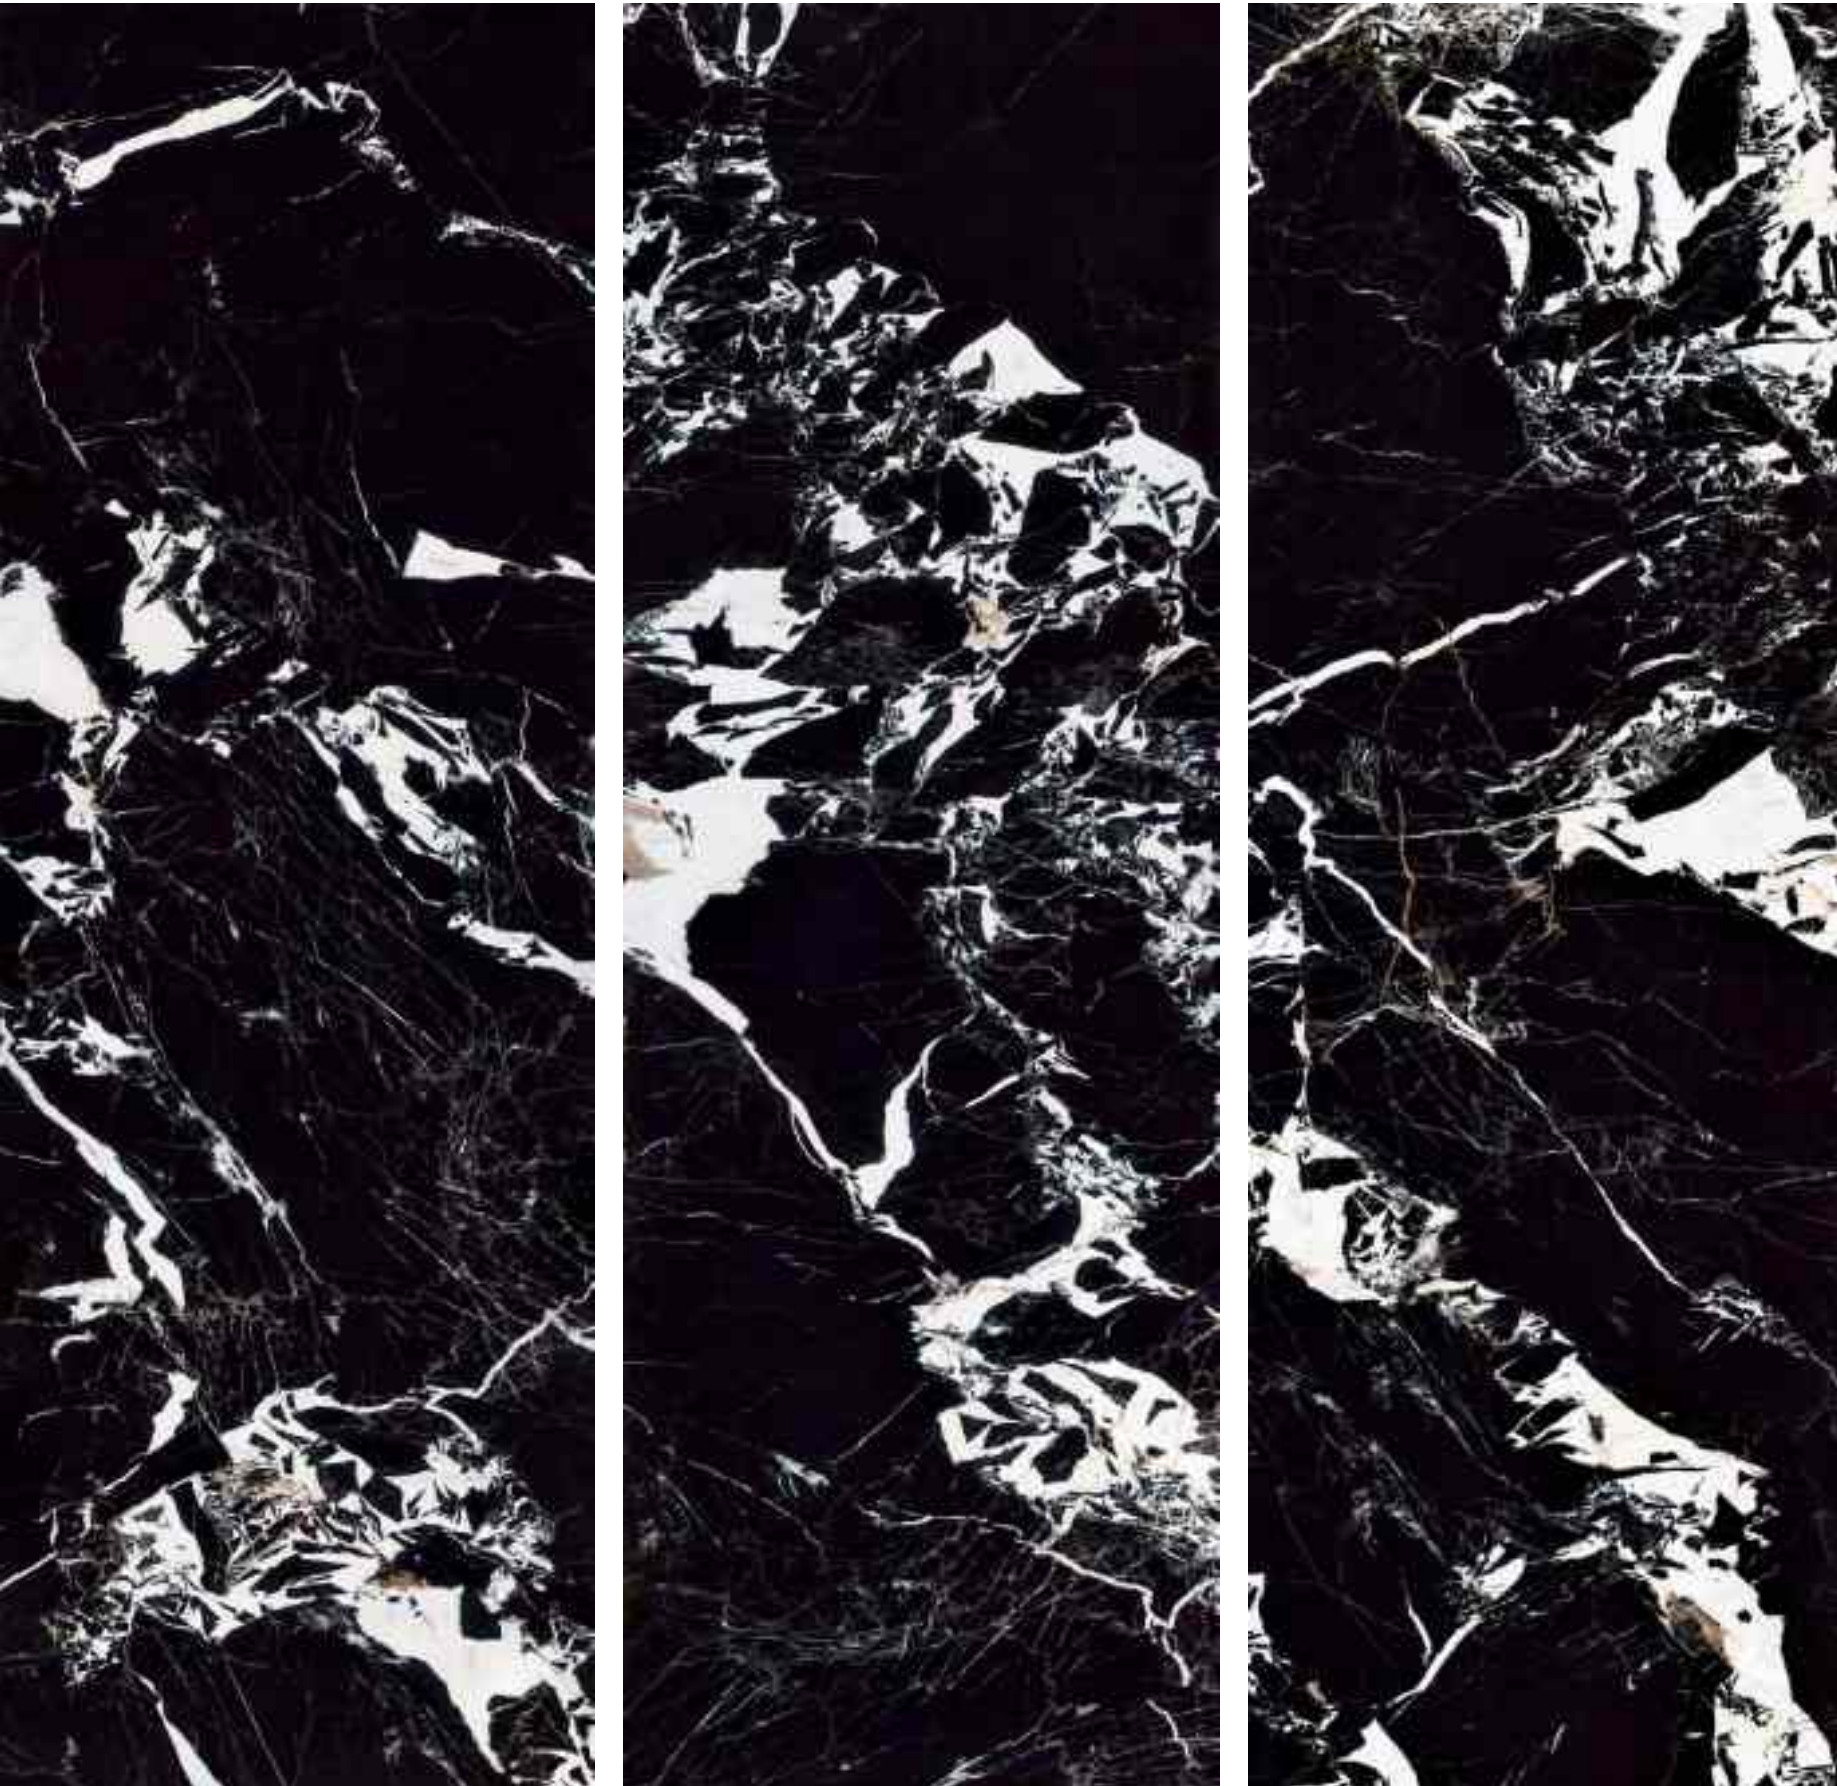

LAIDER
GREEN

NAPOLIAN
BLACK

A NEW DIMENSION
TO YOUR SPACE.

BACK TO GALLERY

NAPOLIAN BLACK

BLACK
BODY | 15MM

FULL EXPRESSIVISM,
TUCHES OF CRAFTSMANSHIP,
HISTORY AND JOYFUL SPIRIT

WE ADD CREATIVITY AND
AESTHETIC TO YOUR SPACE.