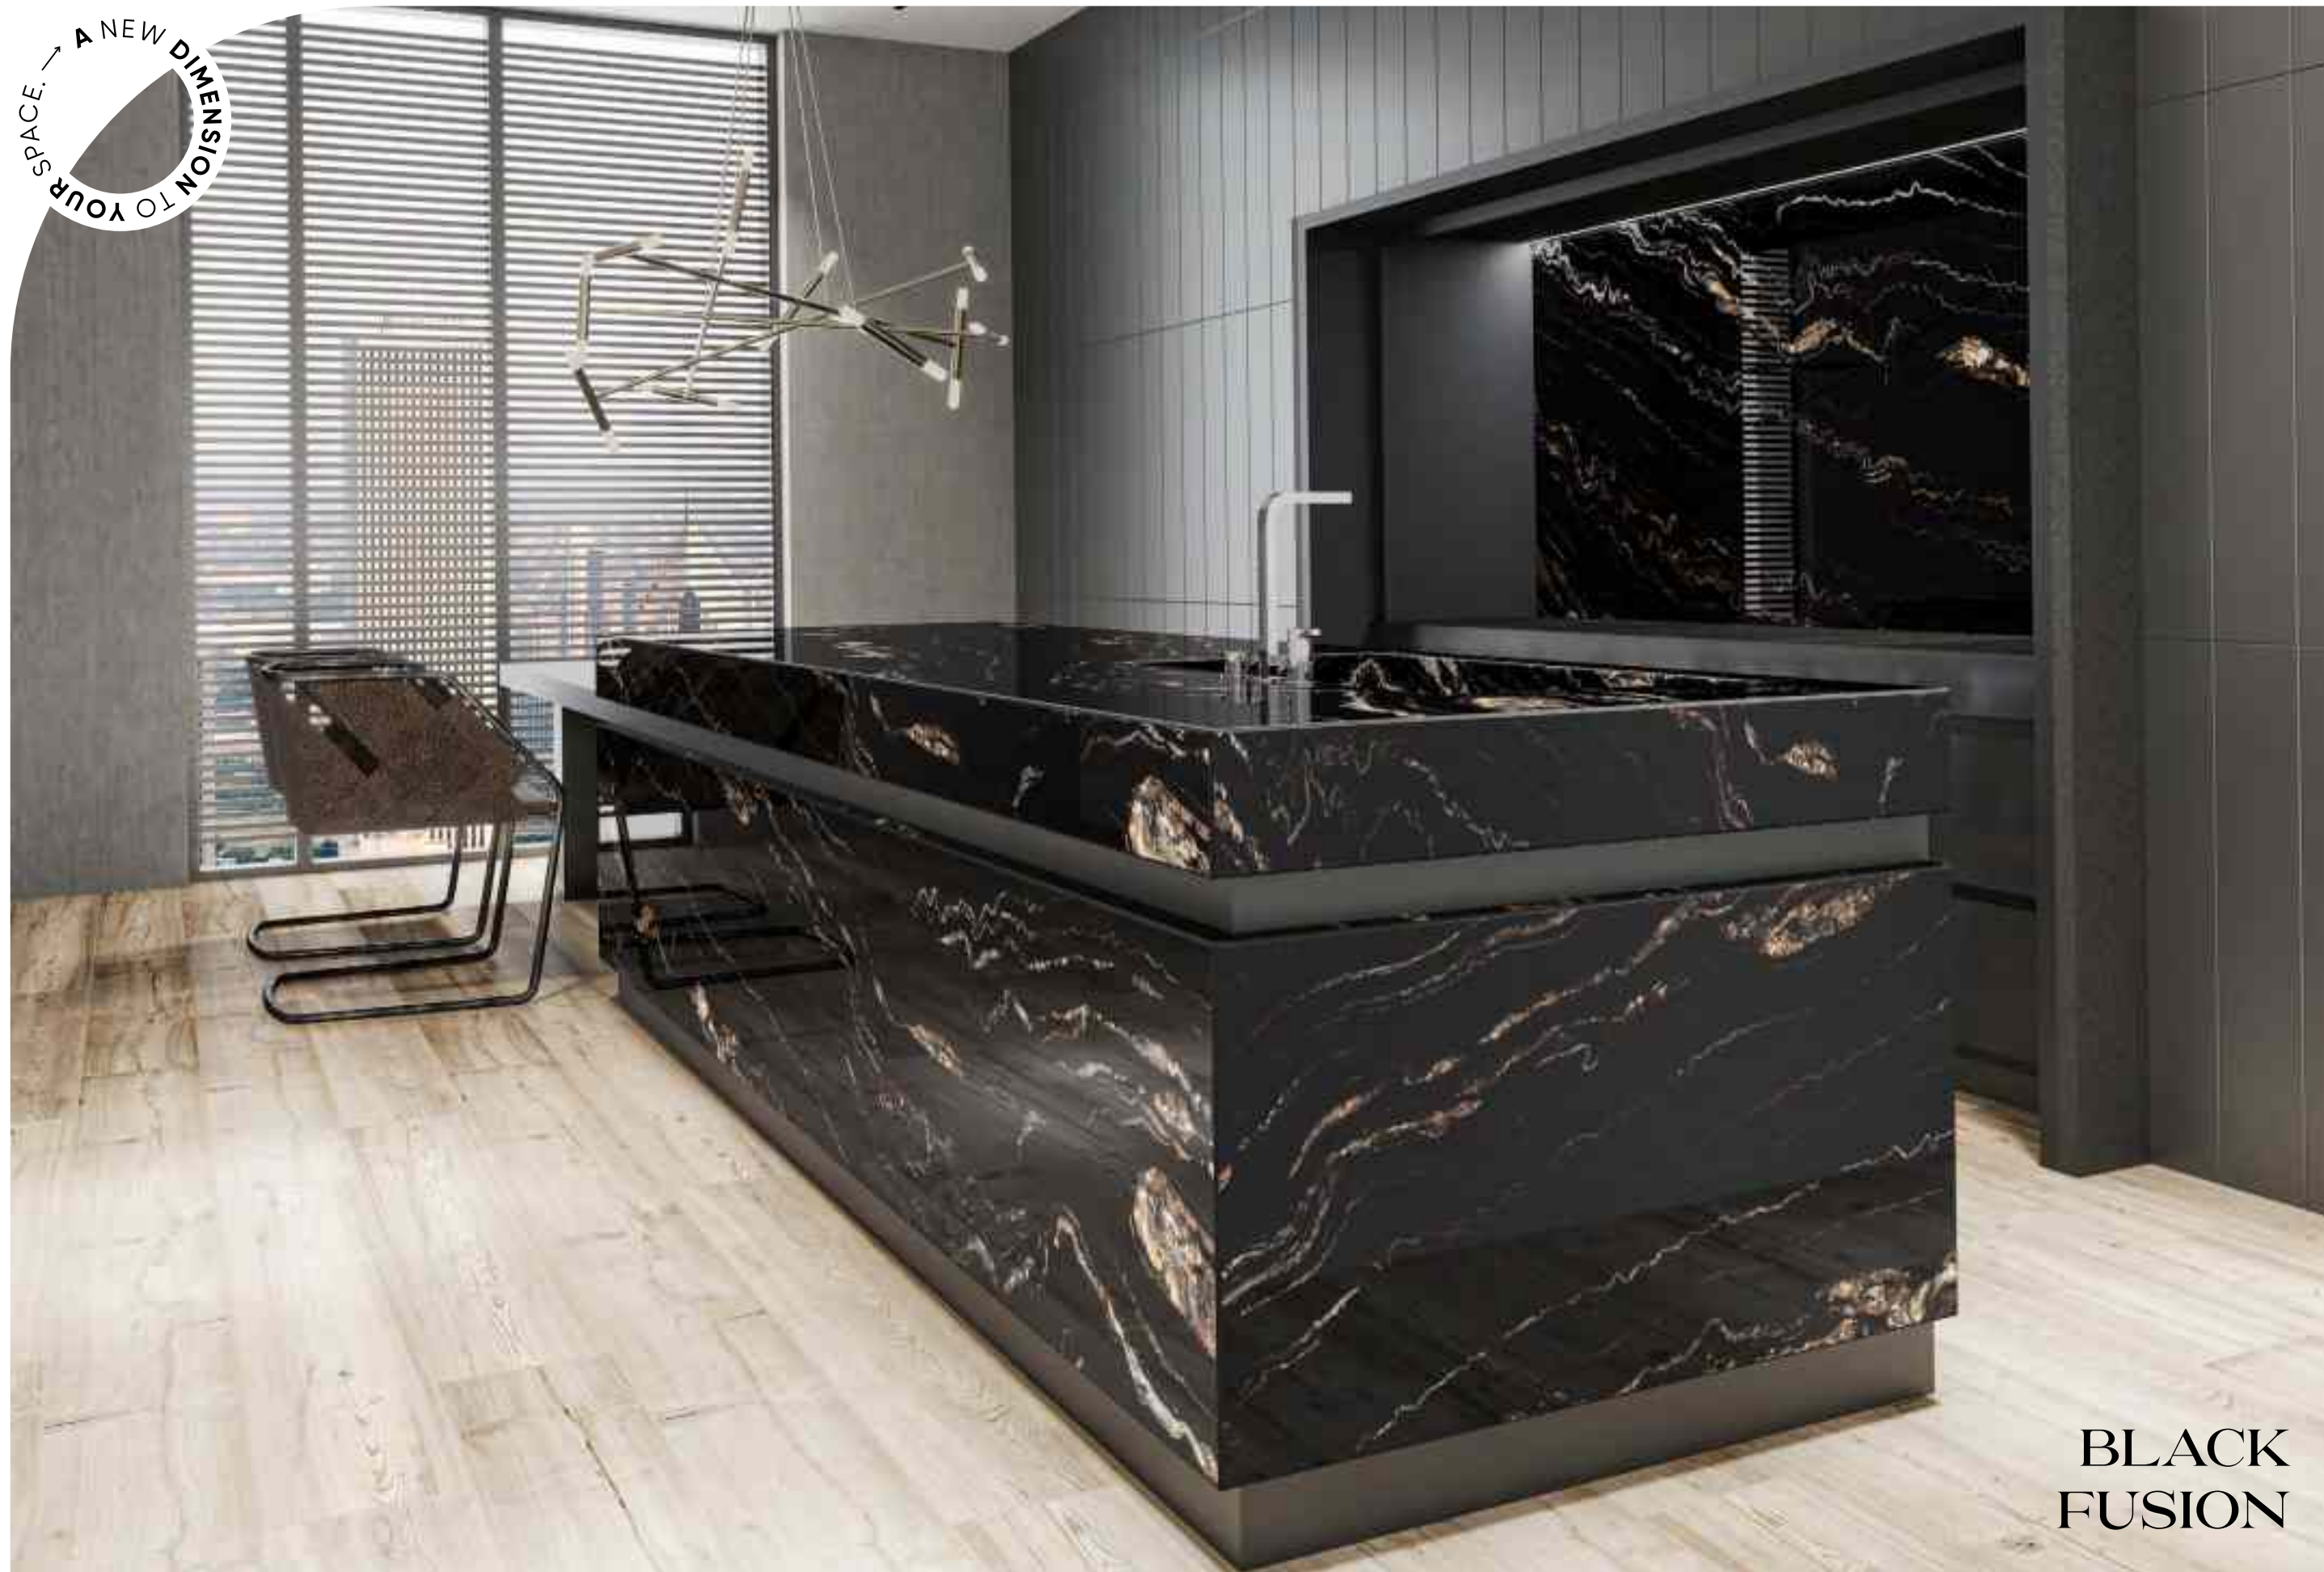

BLACK FUSION

AVAILABLE SIZE	AVAILABLE FINISH		RANDOM
	EXTRA GLOSS	GRES MATT	
800X2400MM	✓		3
800X3000MM			
800X3200MM	✓		1
1200X3200MM			

BLACK FUSION

800X3200MM

BLACK
BODY 15MM

EXTRA
GLOSS

BRIDH
ceramica

A NEW DIMENSION TO YOUR SPACE.