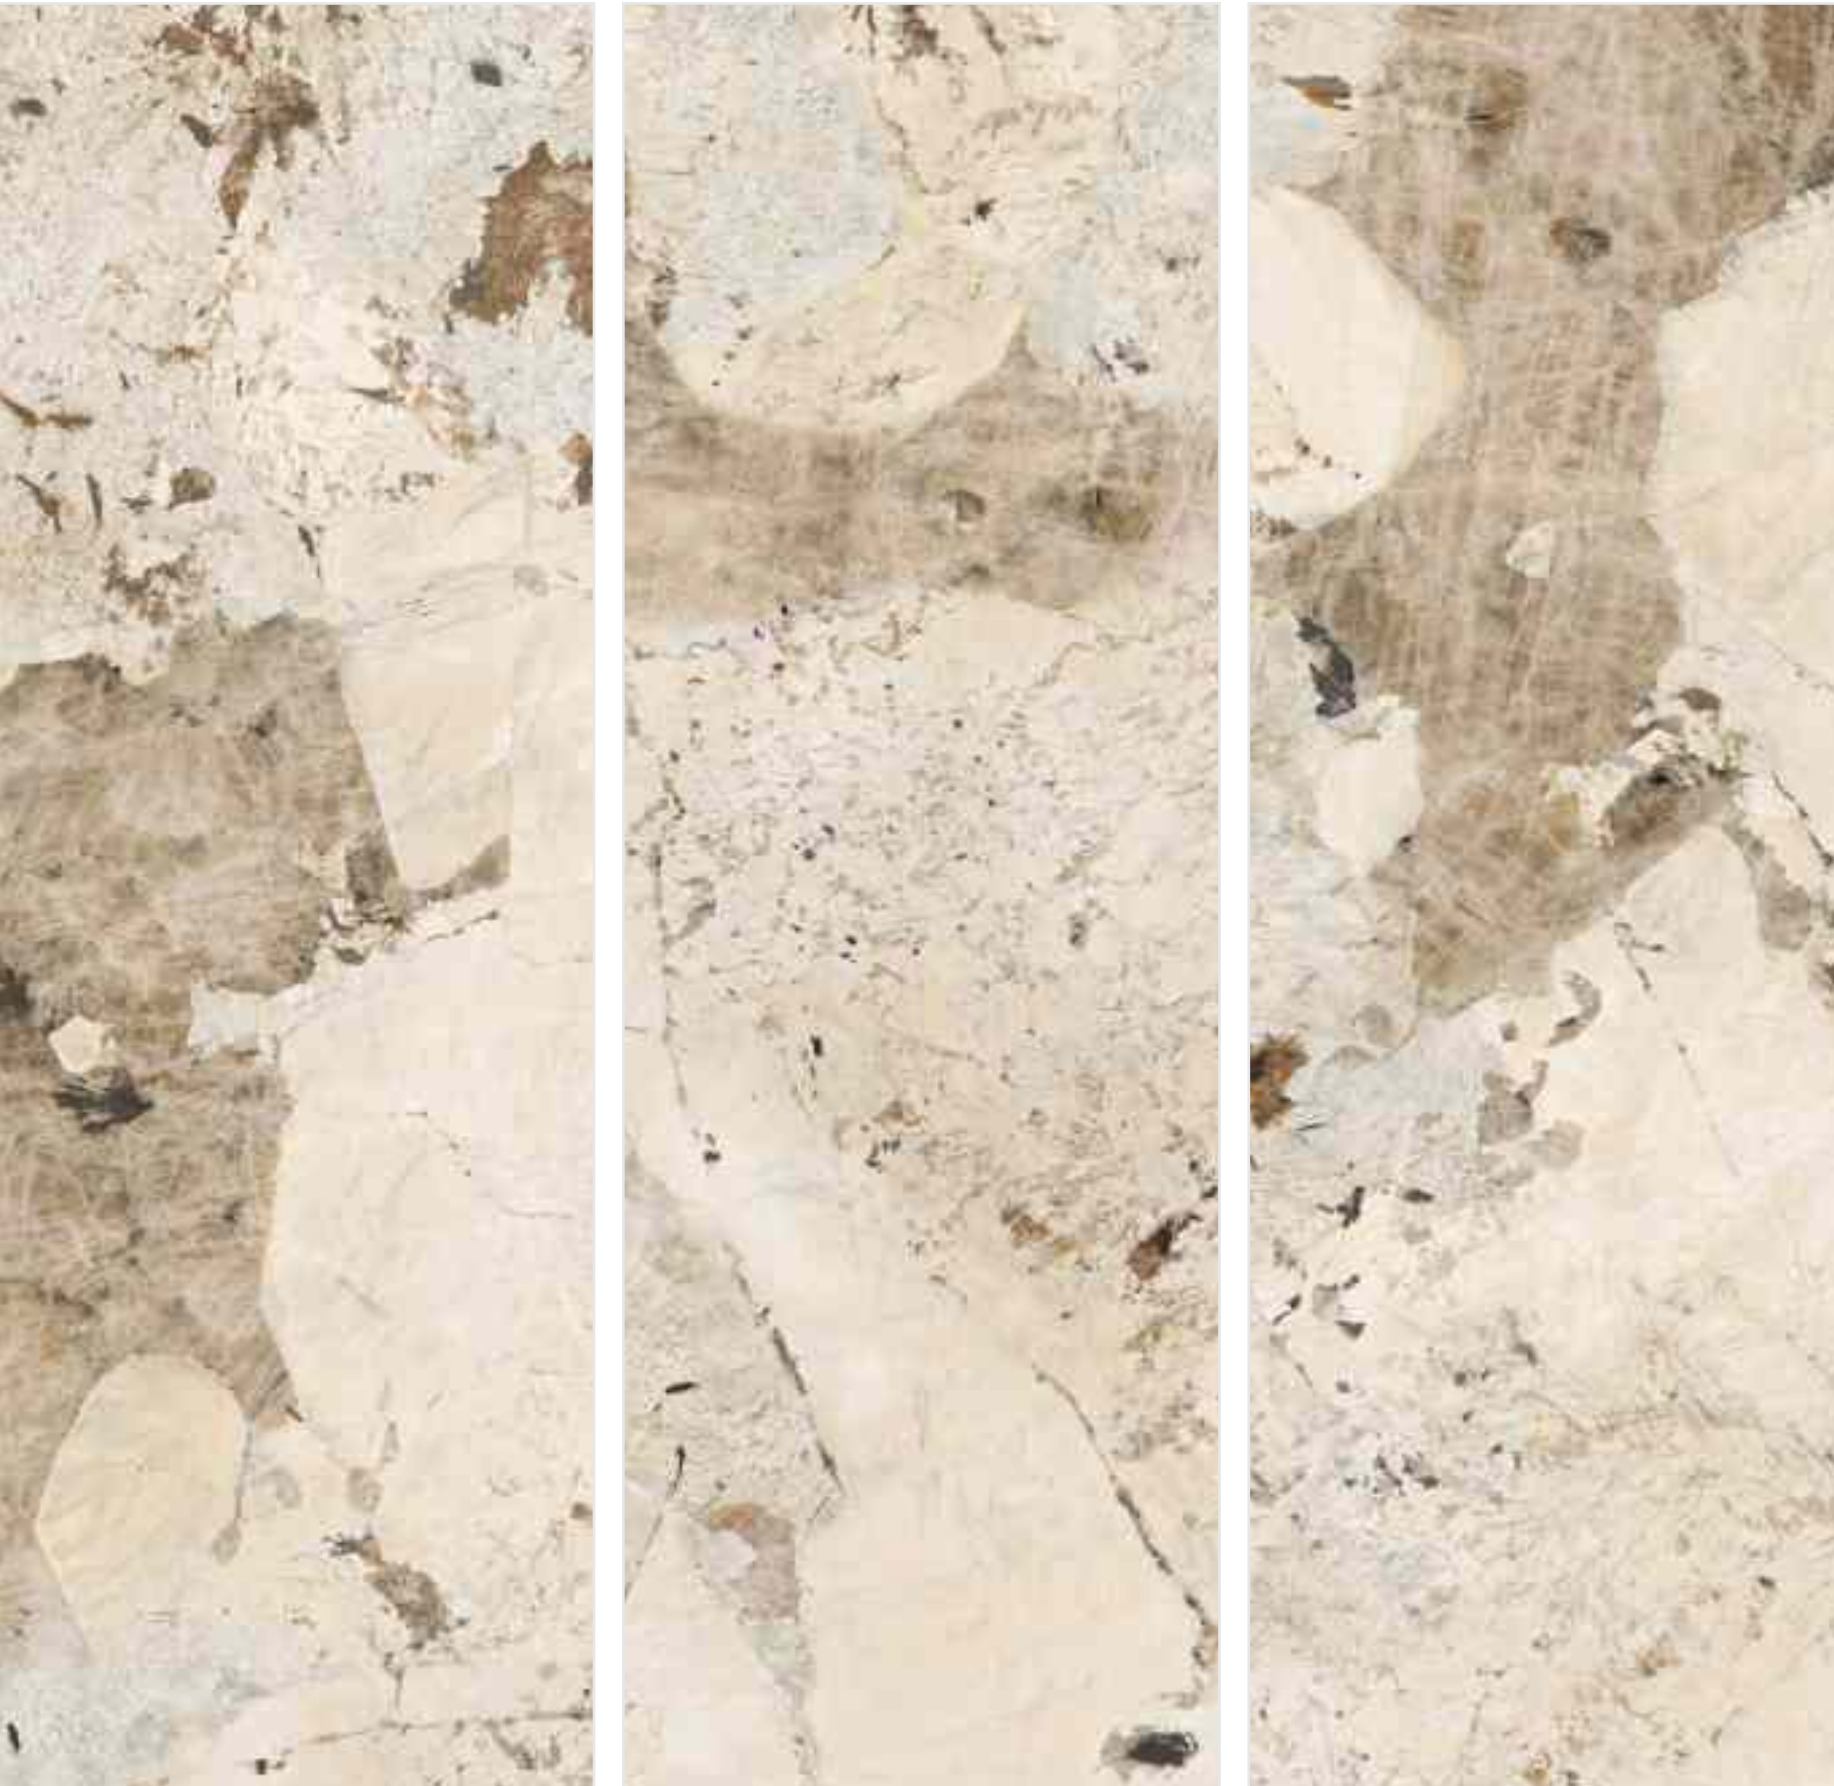

**ENTIRELY UNMATCHED
STANDARDS OF BEAUTY.**

PANTAGONIA NATURAL

AVAILABLE SIZE	AVAILABLE FINISH		RANDOM
	EXTRA GLOSS	GRES MATT	
800X2400MM	✓		3
800X3000MM			
800X3200MM			
1200X3200MM