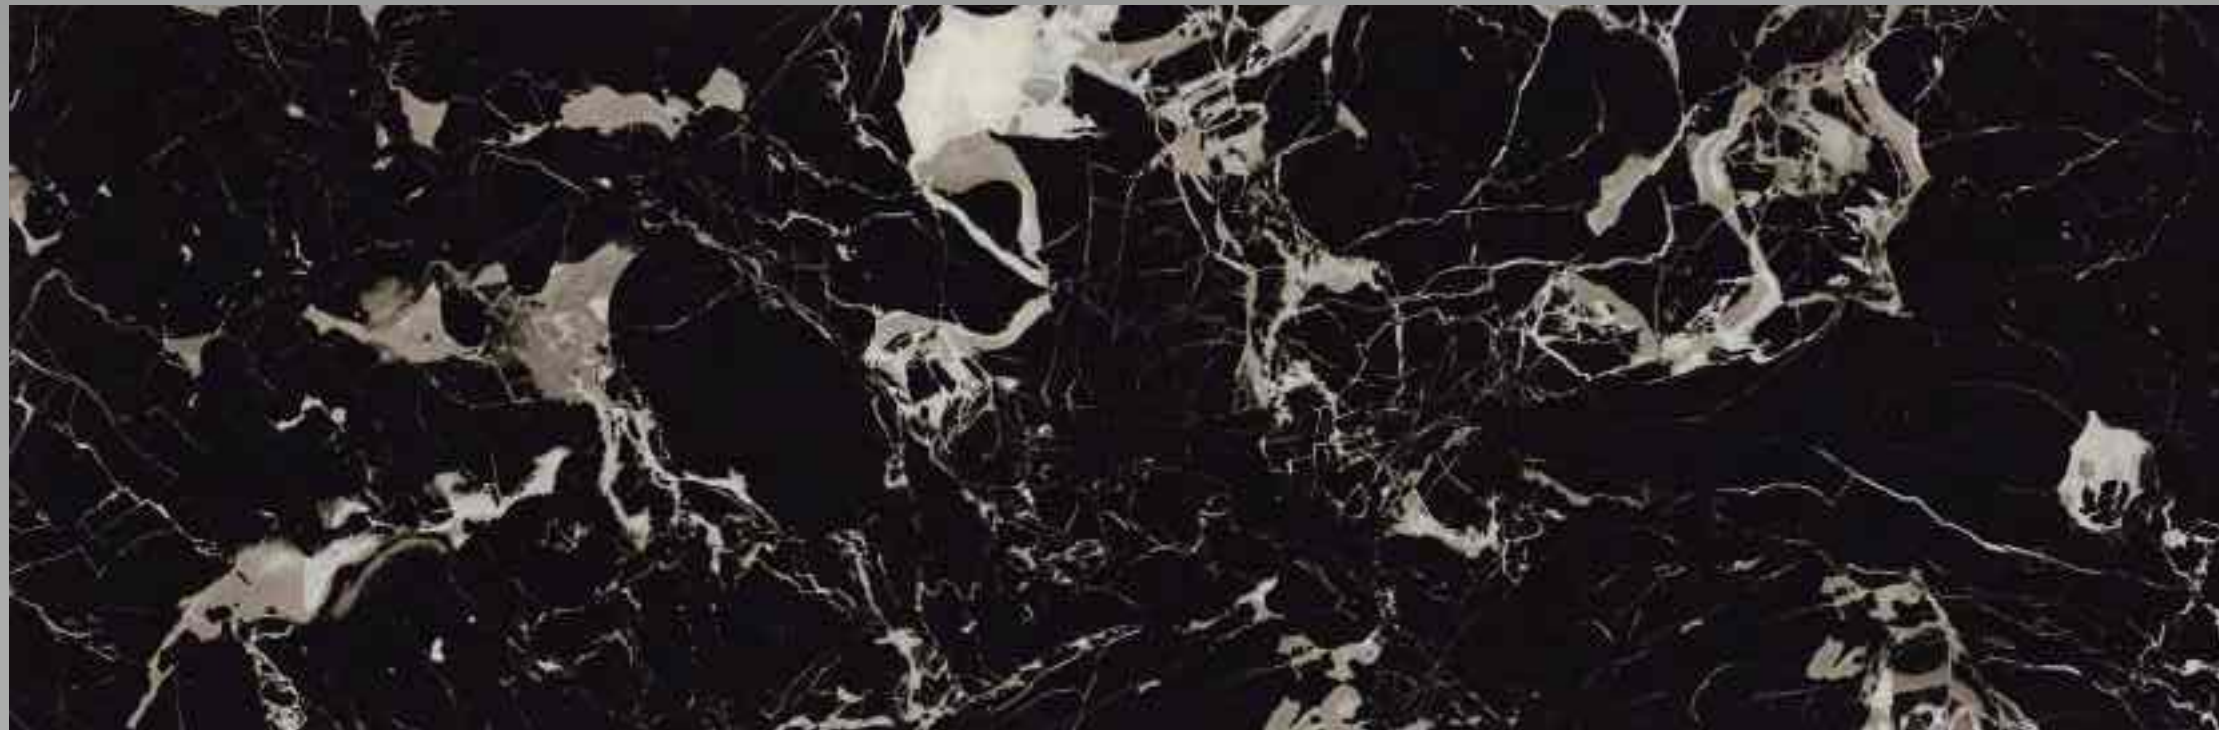

AVAILABLE SIZE	AVAILABLE FINISH	
	EXTRA GLOSS	GRES MATT
800X2400MM	✓	
800X3000MM		
800X3200MM		
1200X3200MM		

800X
2400MM

BLACK
BODY 15MM

EXTRA
GLOSS