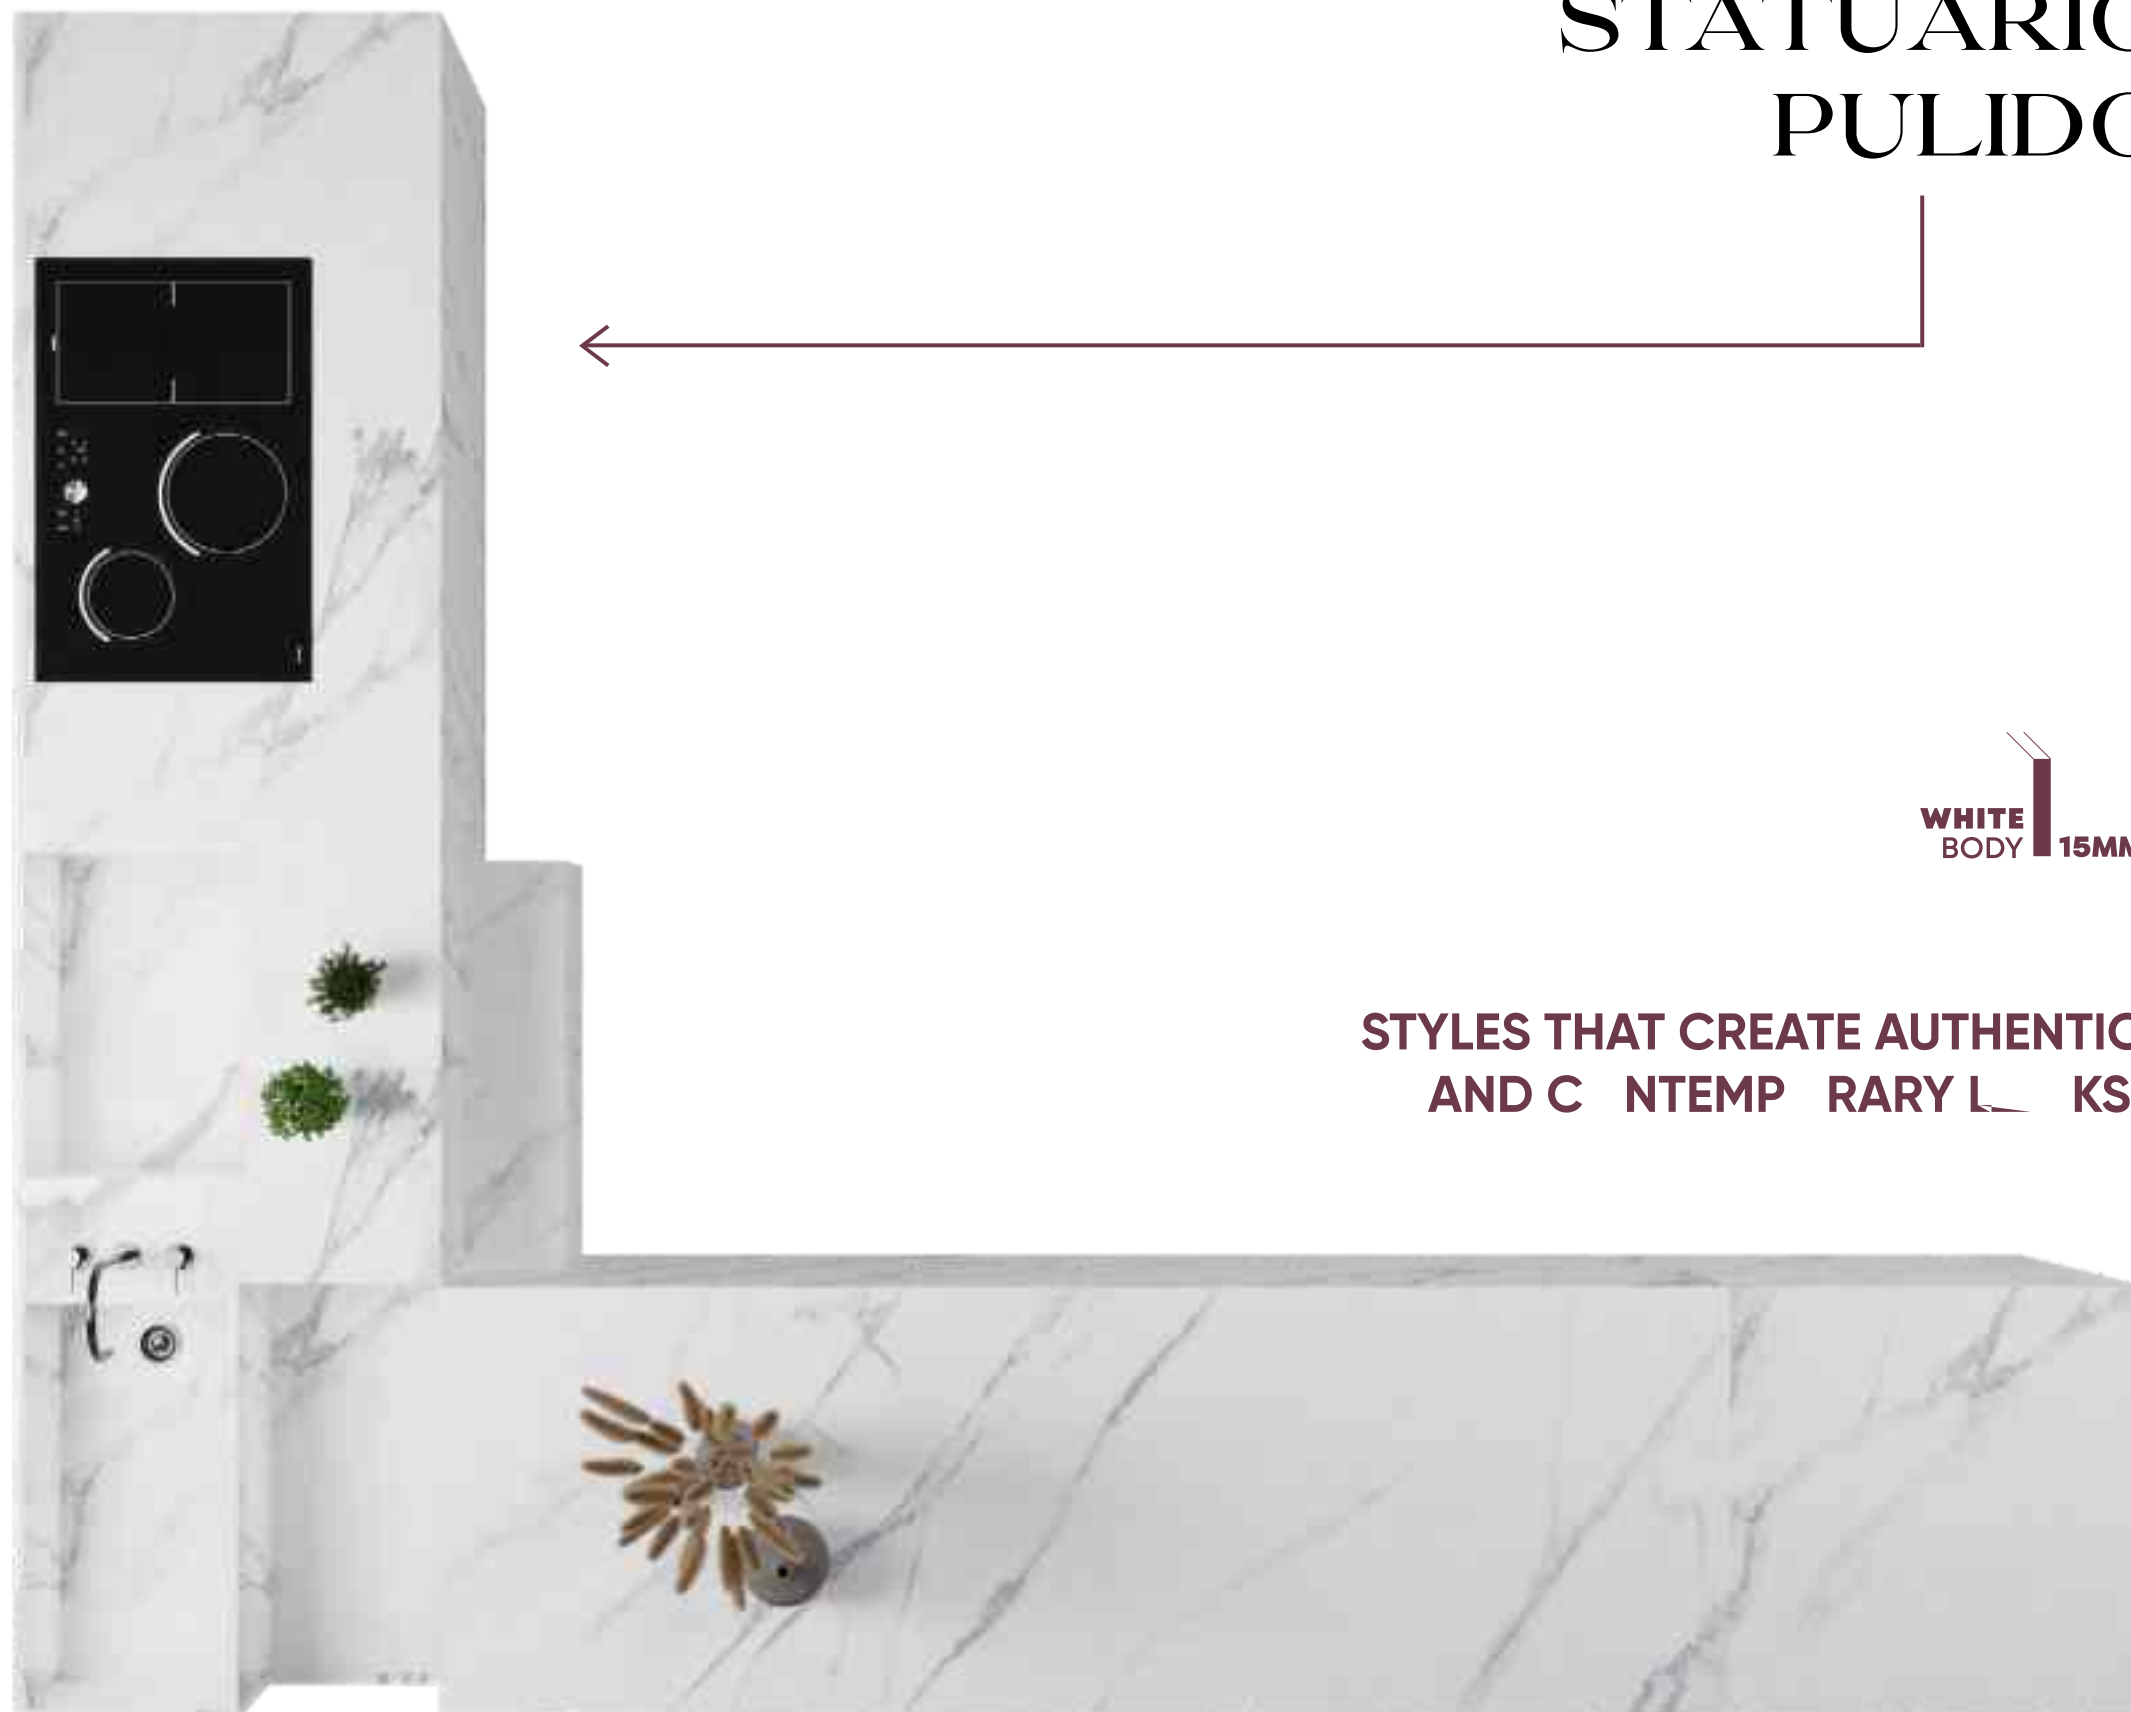

STATUARIO PULIDO

WHITE
BODY 15MM

STYLES THAT CREATE AUTHENTIC
AND CONTEMPORARY LOOKS