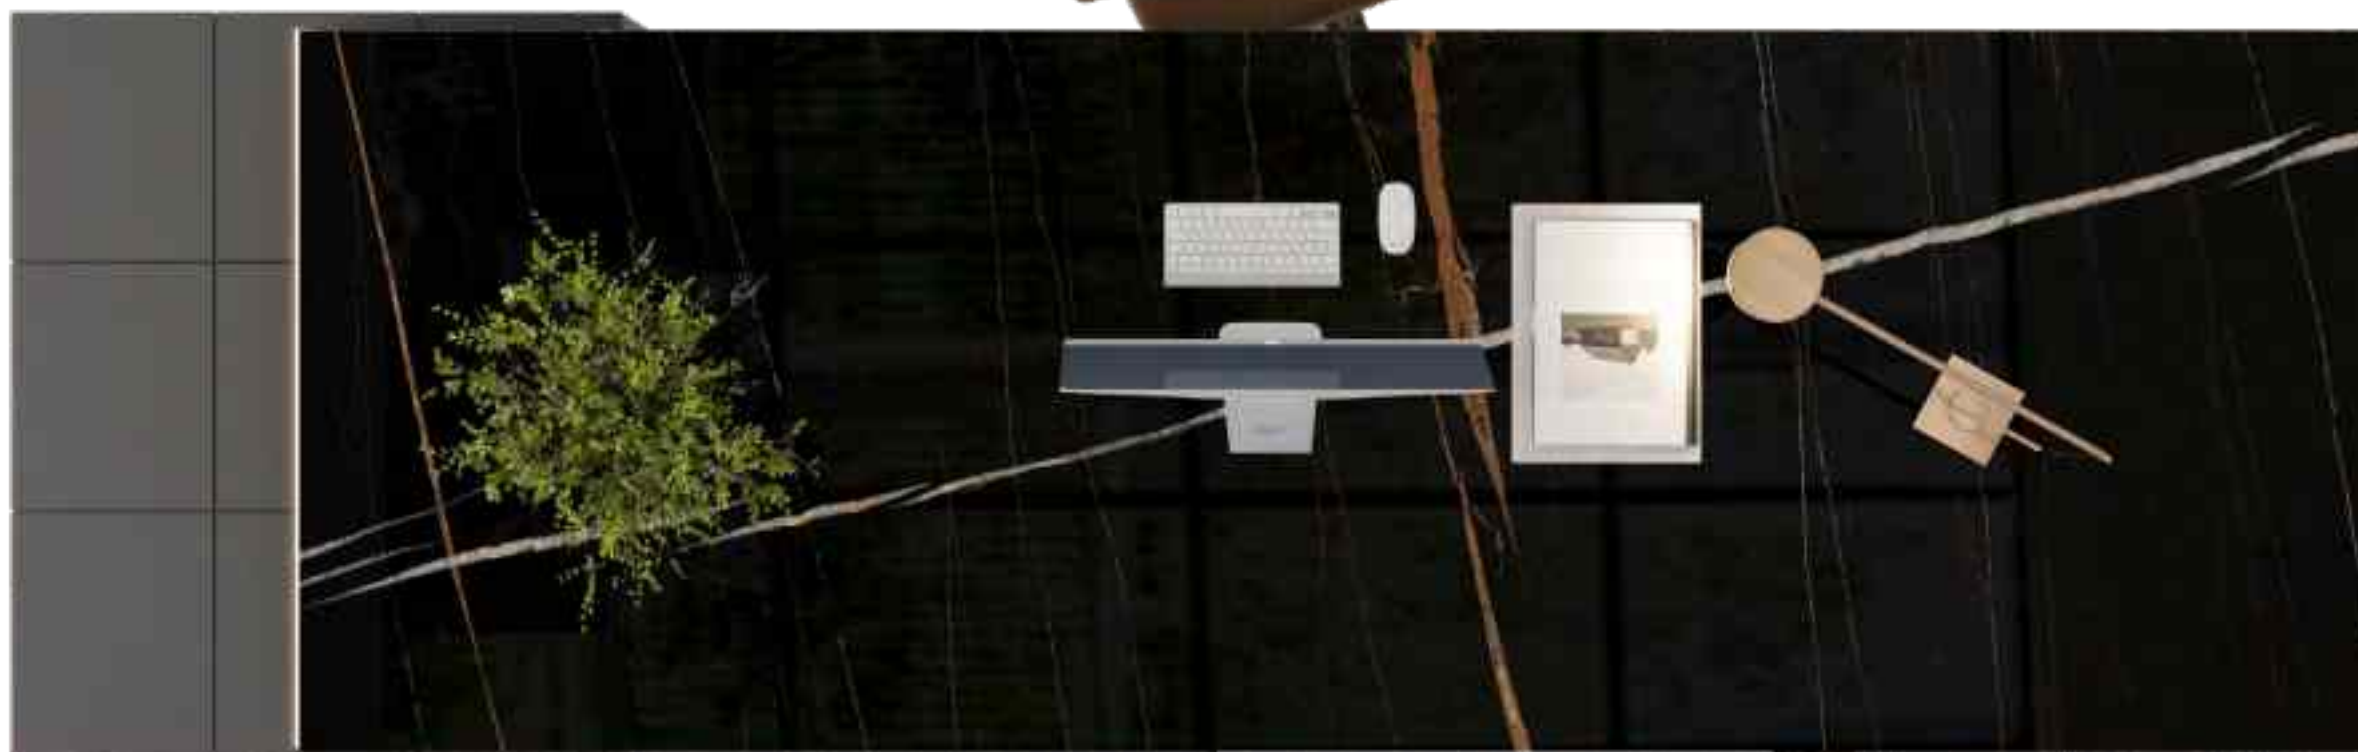

NERO SAINT LORENT