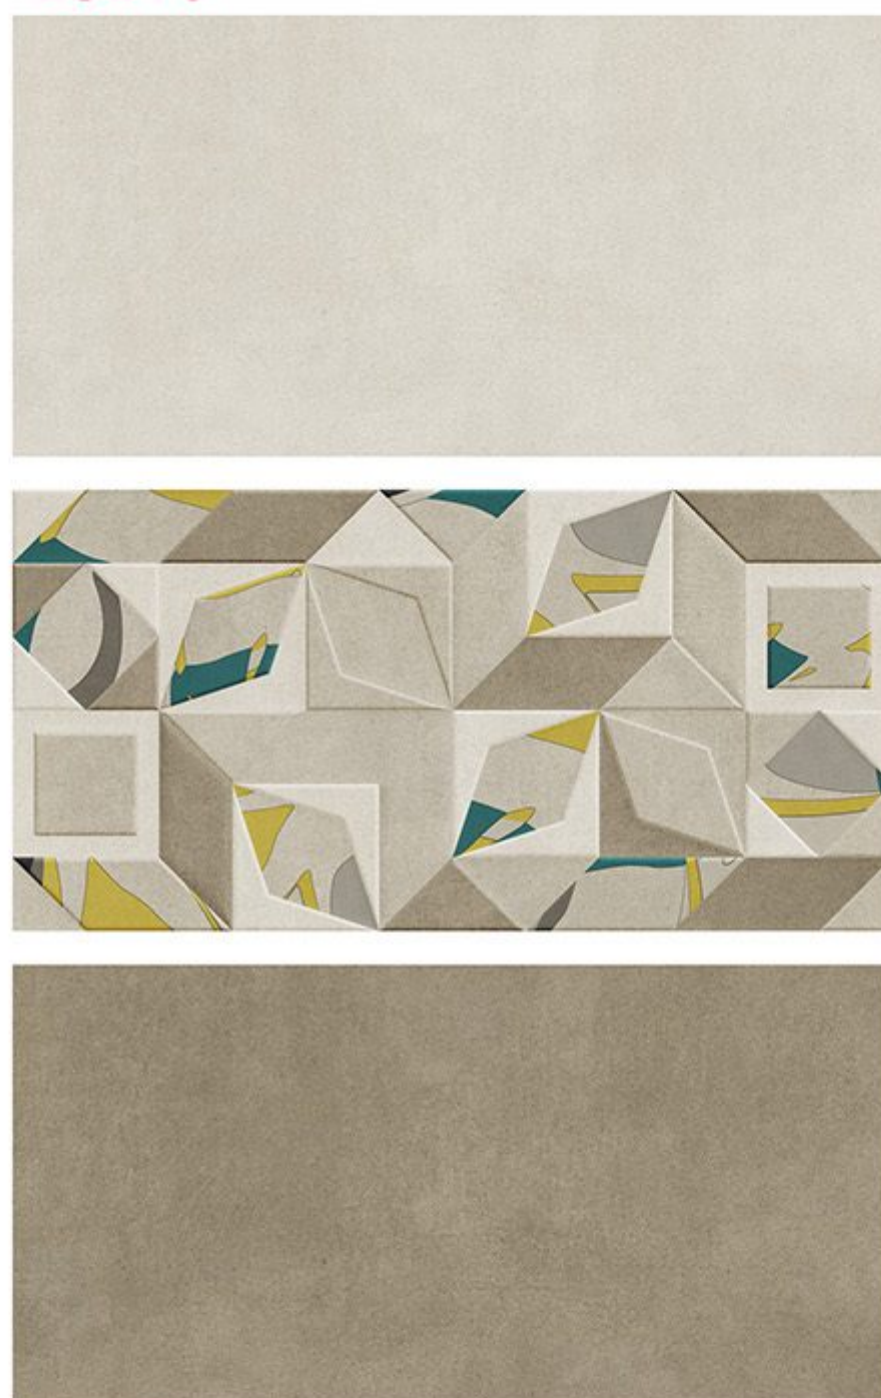

15170

- 1-15170-L
- 2-15170-HL1
- 3-15170-D