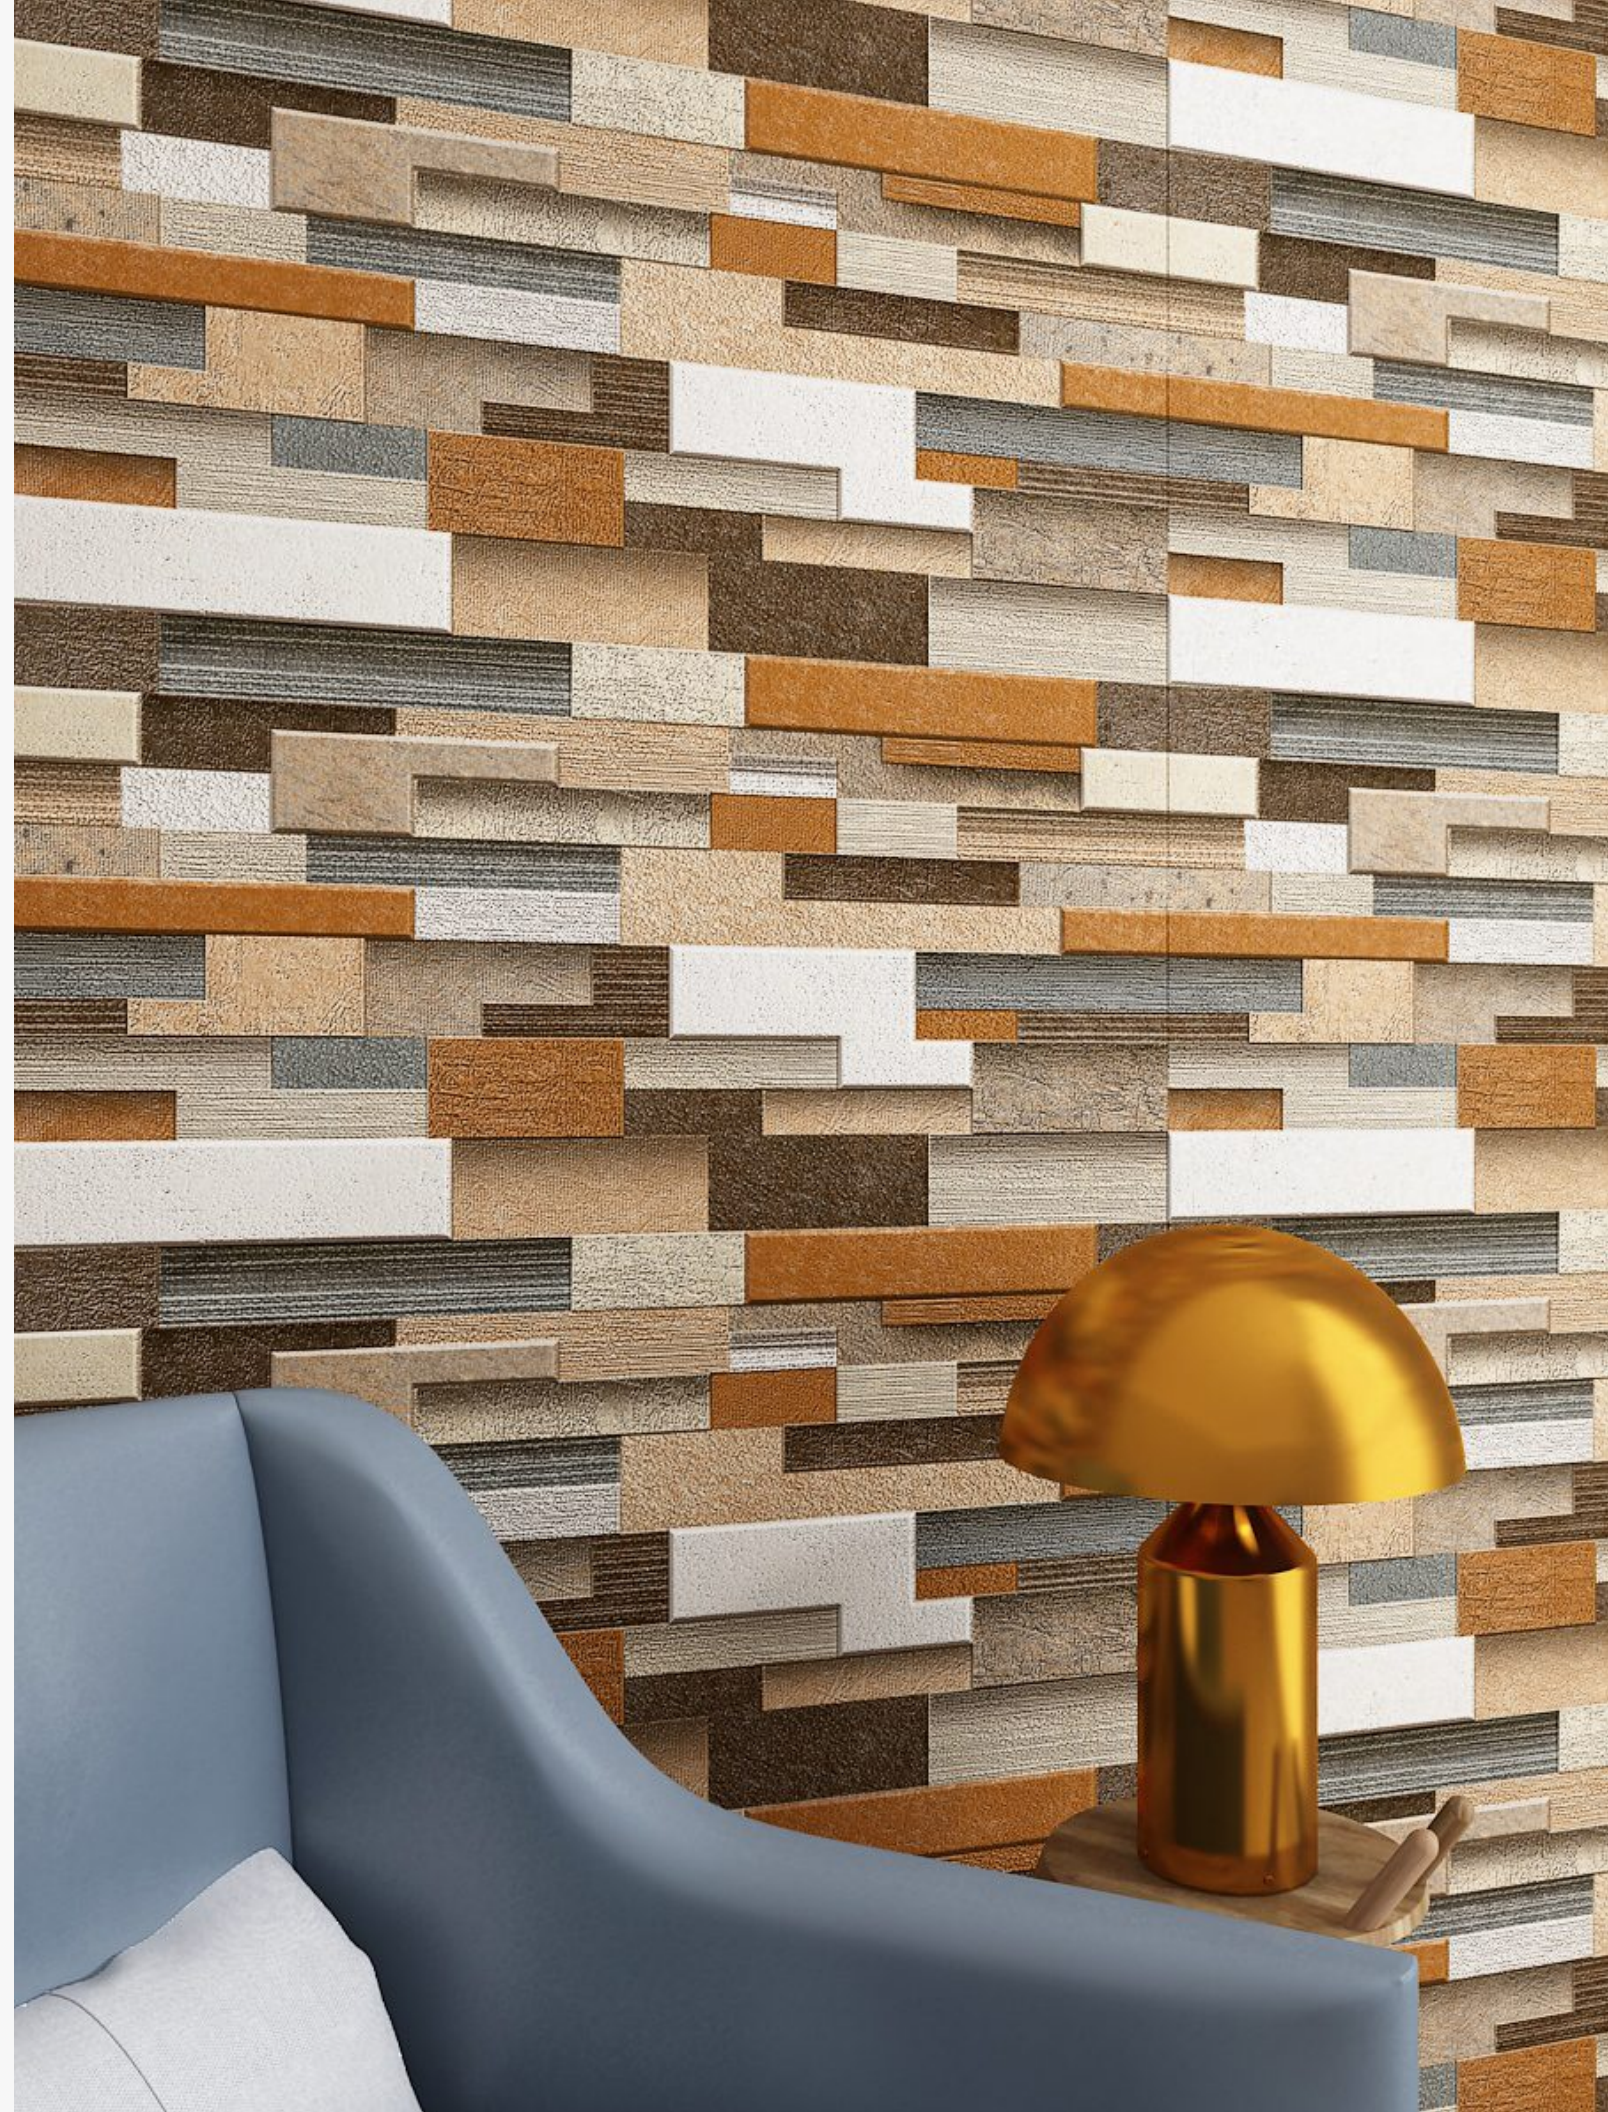

Mozart-17

HARMONY

HARMONY
300 X 600 MM

100%
WATERPROOF

Hamony Black&white

Hamony Grey

Harmony Brown

Harmony Green

Harmony Light Brown

Harmony Perla

Harmony Wenge

OMEGA

OMEGA
300 X 600 MM

100%
WATERPROOF

Omega-01

Omega-02