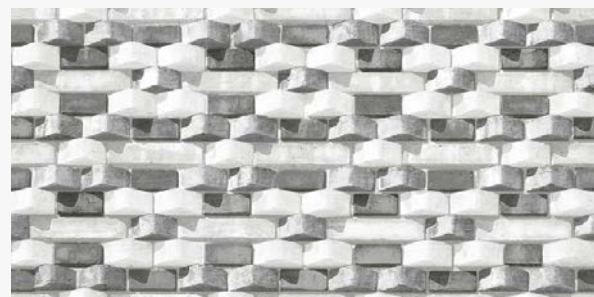

TISSOT
300 X 600 MM

100%
WATERPROOF

Tissot-09