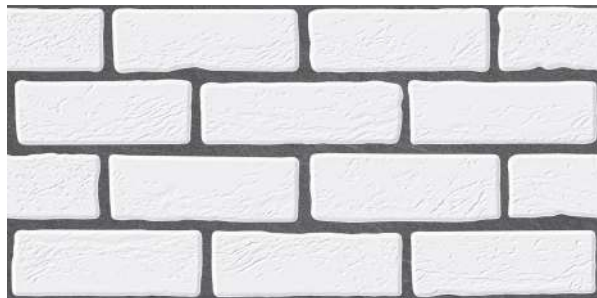

HD DIGITAL
PRINT

RANDOM
DESIGN

RECTIFIED
TILES

WALL
TILES

LACROIX | 300 X 600 MM

LACROIX 233

LACROIX DARK WHITE

LACROIX 238