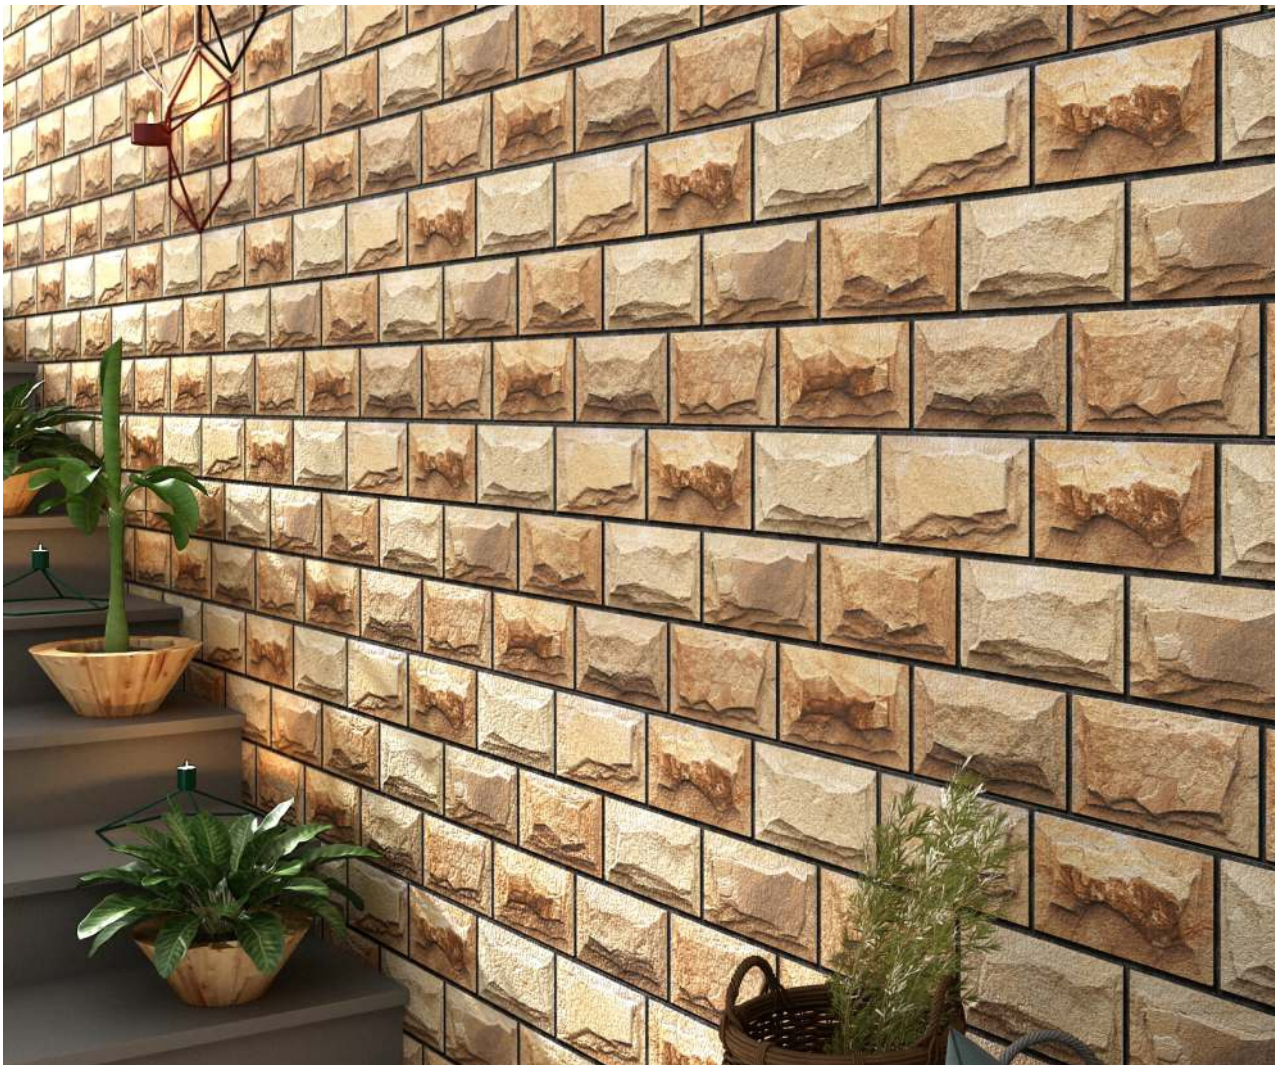

IBERIA OCRE

- 100% WATERPROOF
- 12 COLOR TECHNOLOGY
- CERAMIC BODY
- ZERO MAINTENANCE
- ECO FRIENDLY
- HD DIGITAL PRINT
- RANDOM DESIGN
- RECTIFIED TILES
- WALL TILES