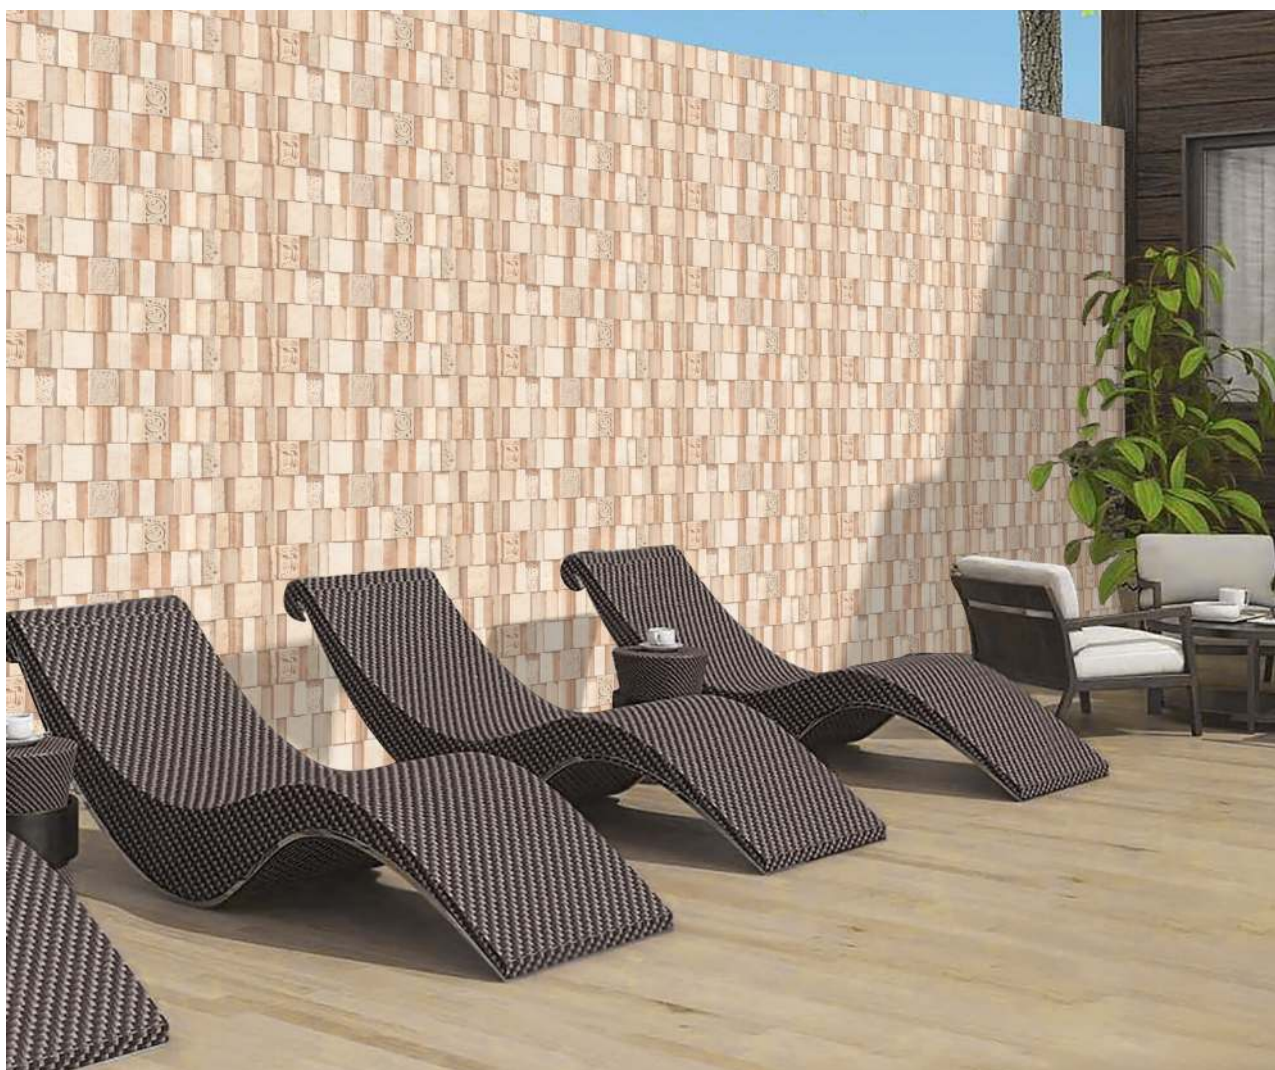

FLORENCE CREMA

- 100% WATERPROOF
- 12 COLOR TECHNOLOGY
- CERAMIC BODY
- ZERO MAINTENANCE
- ECO FRIENDLY
- HD DIGITAL PRINT
- RANDOM DESIGN
- RECTIFIED TILES
- WALL TILES