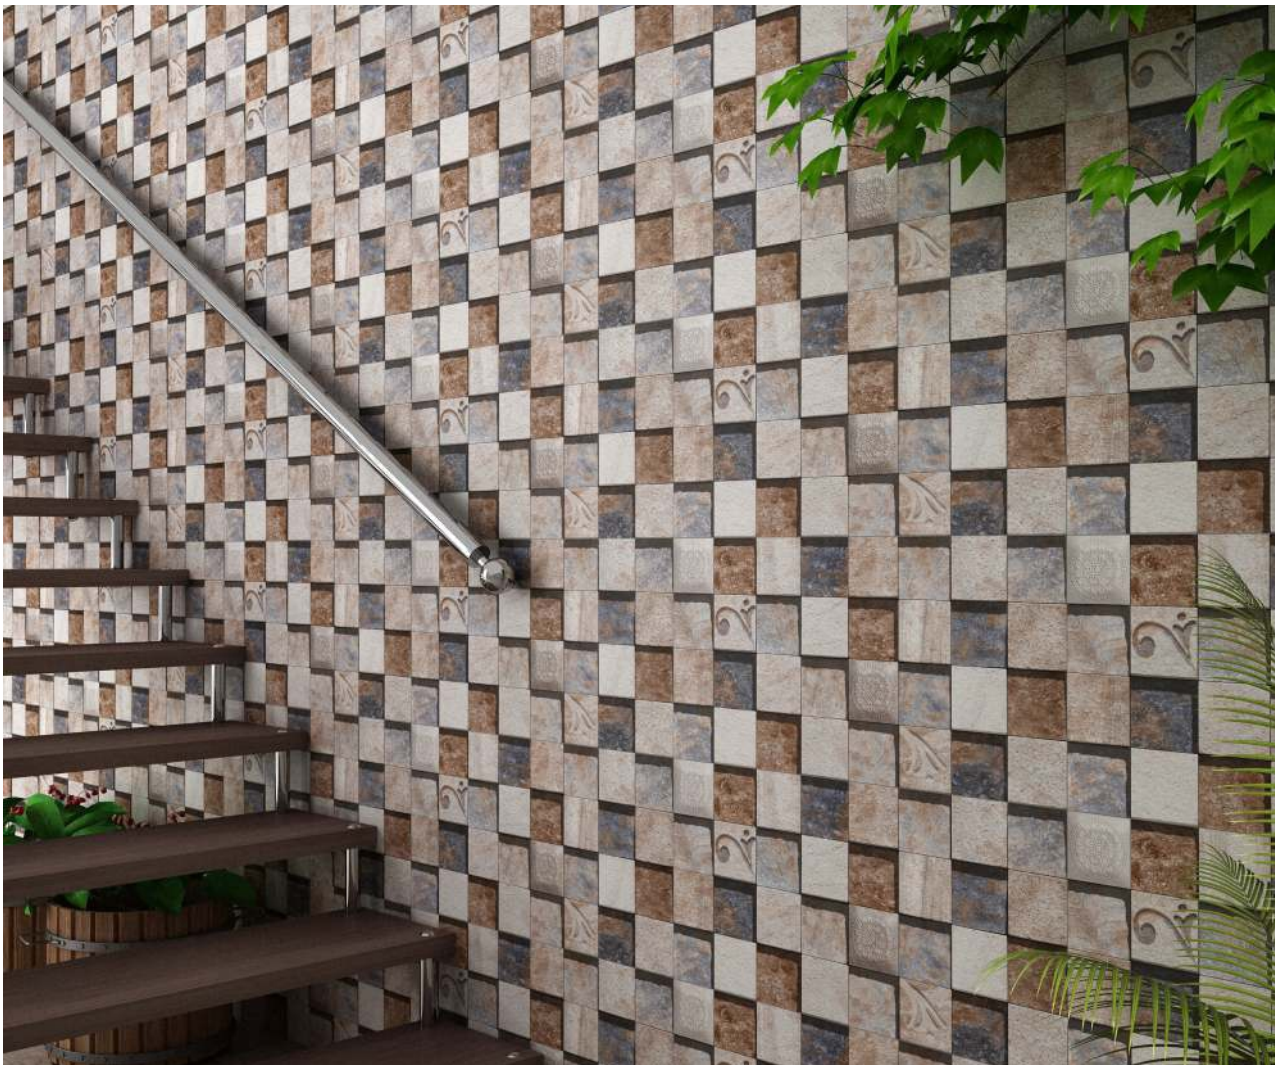

RECTIFIED
TILES

WALL
TILES

MOSAICO | 300 X 600 MM

MOSAICO MAROON

MOSAICO SKY

MOSAICO MAROON

100%
WATERPROOF

12 COLOR
TECHNOLOGY

CERAMIC
BODY

ZERO
MAINTENANCE

ECO
FRIENDLY

HD DIGITAL
PRINT

RANDOM
DESIGN

RECTIFIED
TILES

WALL
TILES

MOSAICO | 300 X 600 MM