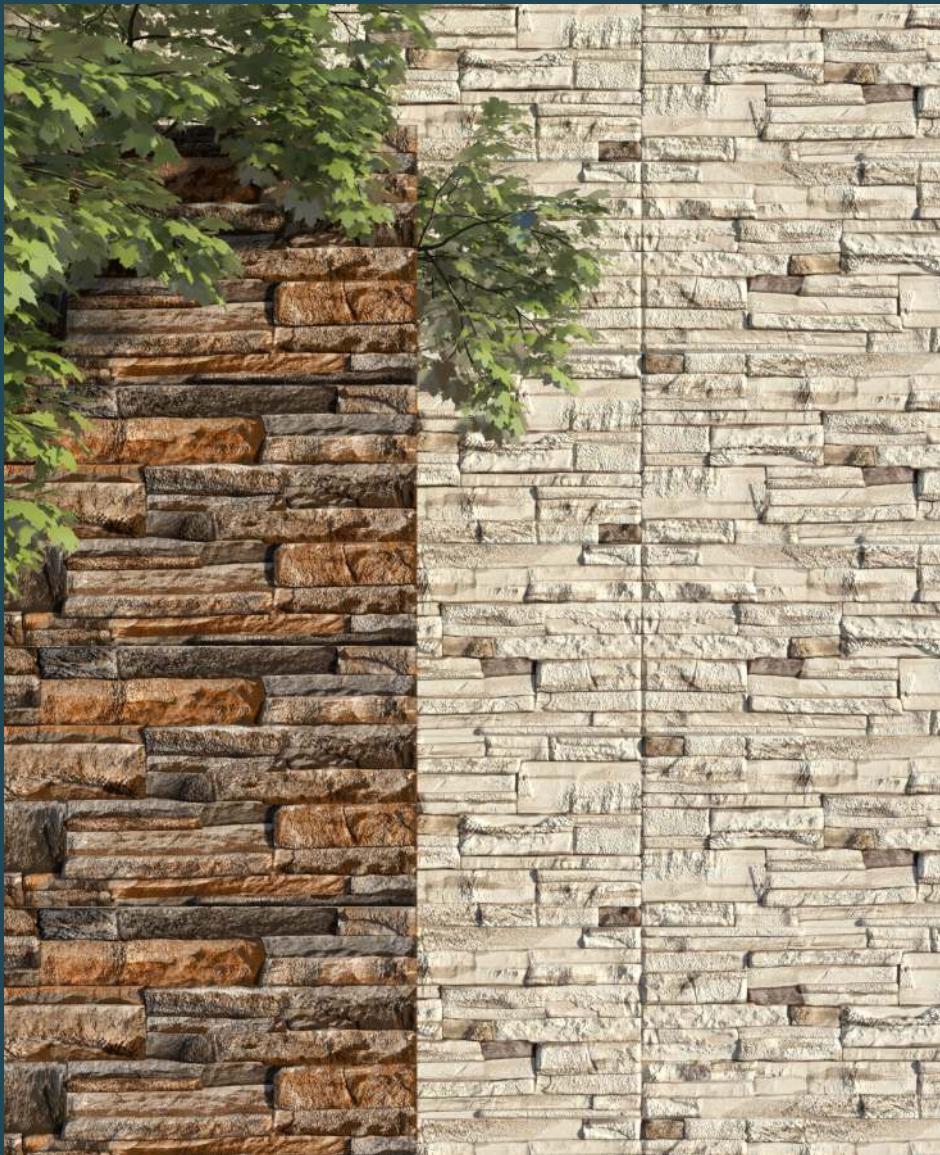

**BALANCED OPPOSITES TO FILED THROUGH
A SYMPHONY OF SENSATIONS.**