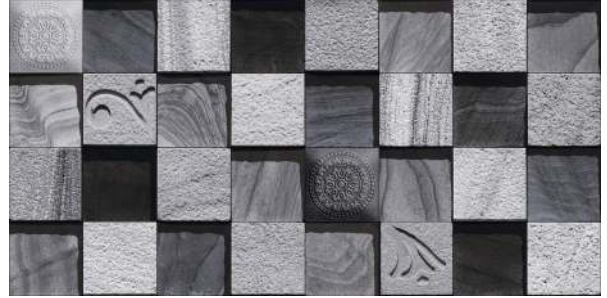

RECTIFIED
TILES

WALL
TILES

MOSAICO | 300 X 600 MM

MOSAICO MAROON

MOSAICO SKY

MOSAICO MAROON

100%
WATERPROOF

12 COLOR
TECHNOLOGY

CERAMIC
BODY

ZERO
MAINTENANCE

ECO
FRIENDLY

HD DIGITAL
PRINT

RANDOM
DESIGN

RECTIFIED
TILES

WALL
TILES

MOSAICO | 300 X 600 MM

MOSAICO MULTI

MOSAICO GRAFITO

MOSAICO GRAFITO

-  100% WATERPROOF
-  12 COLOR TECHNOLOGY
-  CERAMIC BODY
-  ZERO MAINTENANCE
-  ECO FRIENDLY
-  HD DIGITAL PRINT
-  RANDOM DESIGN
-  RECTIFIED TILES
-  WALL TILES