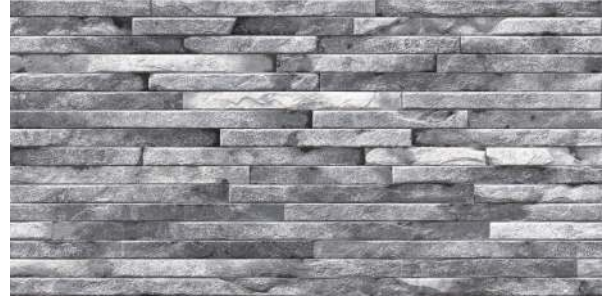

JALMOUD BLACK