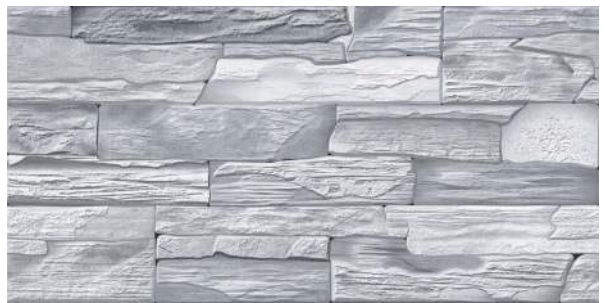

RUSTIC | 300 X 600 MM

RUSTIC 265

RUSTIC 268

RUSTIC 266

RUSTIC 269

100%
WATERPROOF

12 COLOR
TECHNOLOGY

CERAMIC
BODY