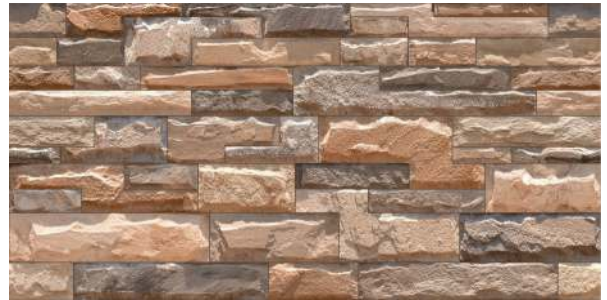

HARMONY PIZARRA