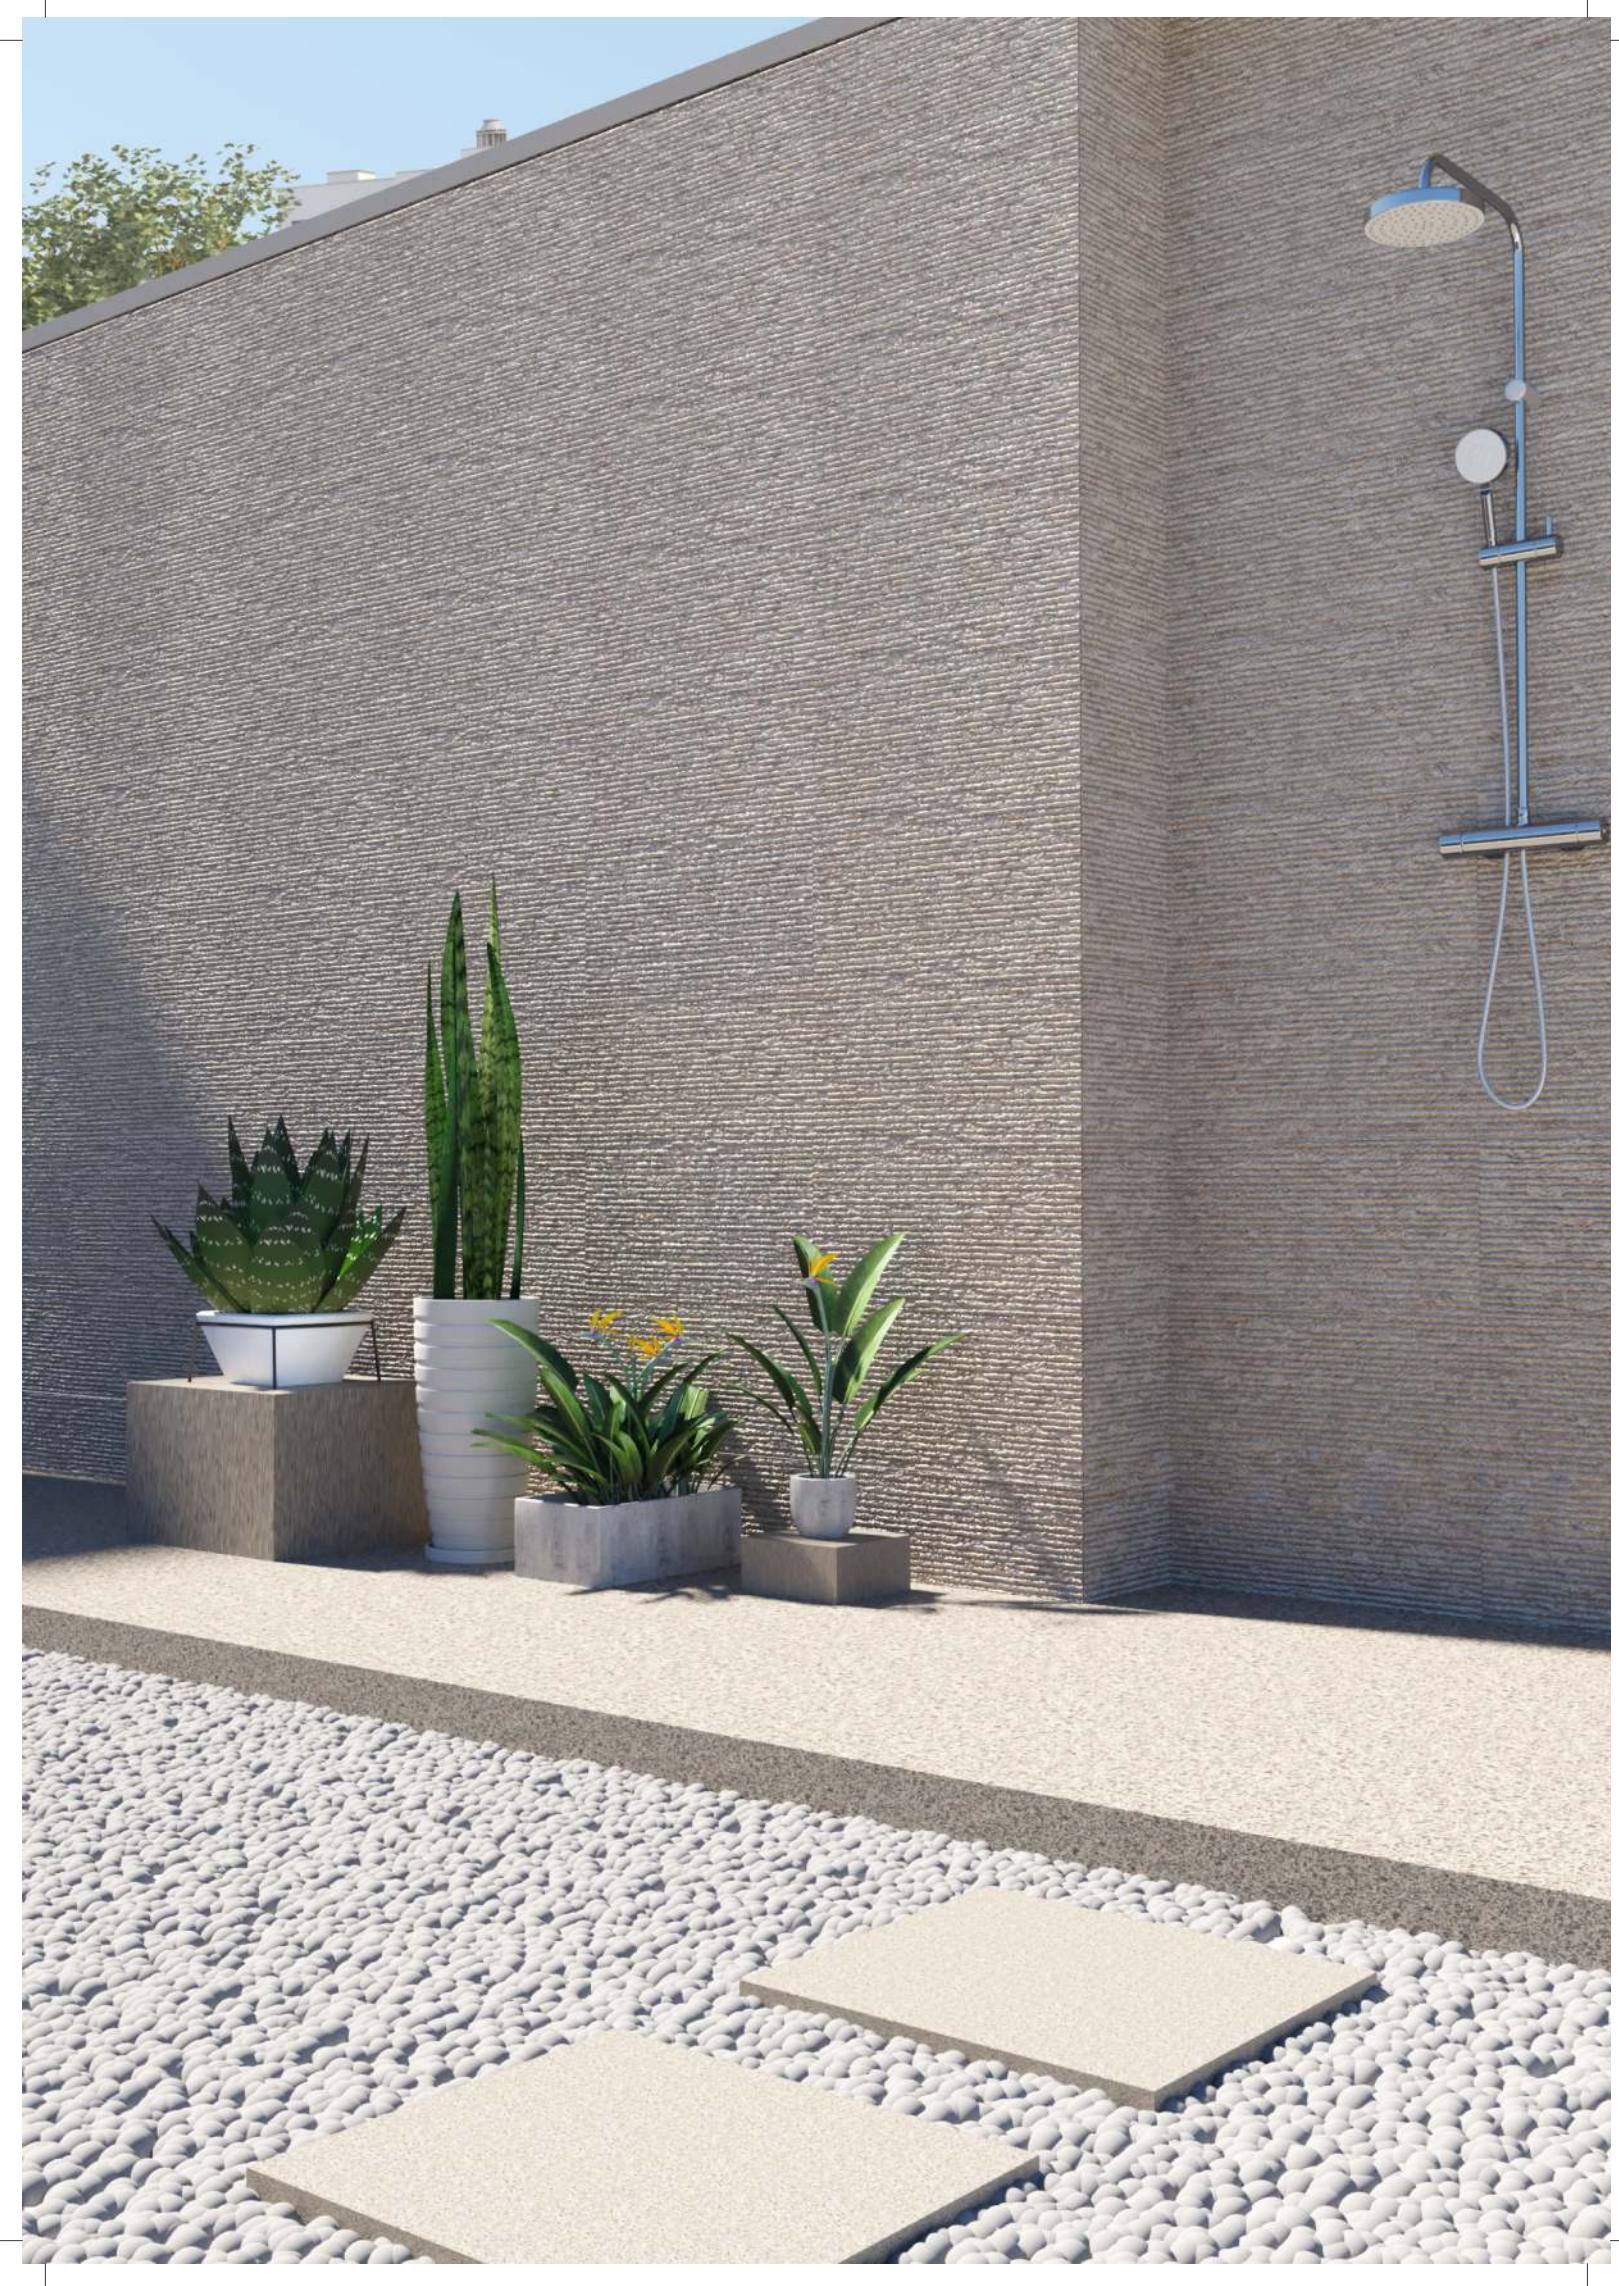

HIGH DEPTH ELEVATION IN CERAMIC BODY
2020-SPANISH COLLECTION

ESSENCE OF A SURFACE

DEPTH UP TO
04 mm & 06 mm

THICKNESS
11 mm & 11.5 mm

300 x 600 mm

THE BEAUTY OF FEELING AT HOME

We are creating a stone-effect collection inspired by the Irregularity of typical features of everyday life: the shadows of lines cast by the sun on a wall, a hedge made with the leaves of a plant, the vines that cover a wall, spacial soil that is created when rock is exposed to wind and rain, the appearance of gradually worn material etc. The reconstructed these situations and expressions of everyday life, using straight lines, on tiles designed exclusively for harmony.