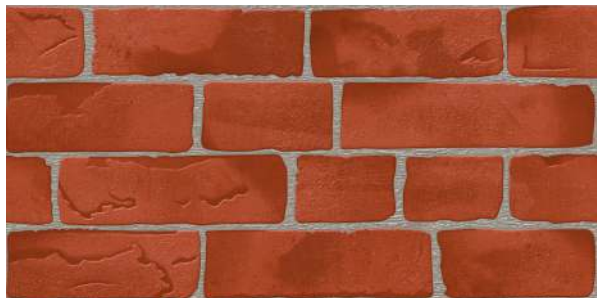

LACROIX | 300 X 600 MM

LACROIX 233