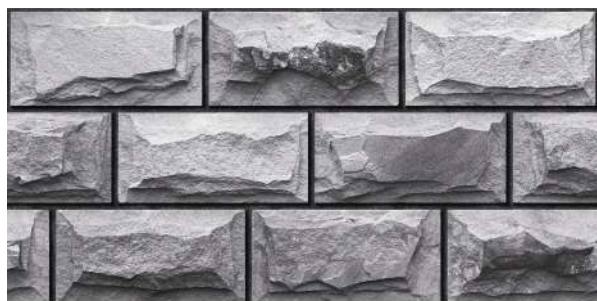

IBERIA GRAFITO