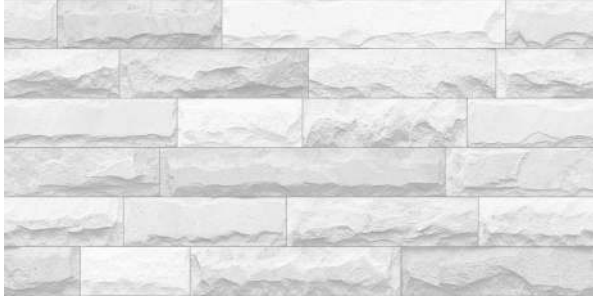

ZERO
MAINTENANCE

ECO
FRIENDLY

HD DIGITAL
PRINT

RANDOM
DESIGN

RECTIFIED
TILES

WALL
TILES

DELFOF | 300 X 600 MM

DELFOF GRIS