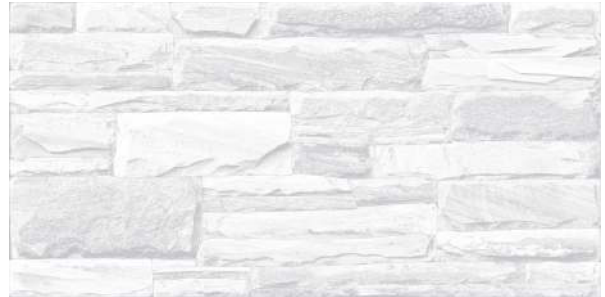

MELBOURNE GRIS

100%
WATERPROOF

12 COLOR
TECHNOLOGY

CERAMIC
BODY

ZERO
MAINTENANCE

ECO
FRIENDLY

HD DIGITAL
PRINT

RANDOM
DESIGN

RECTIFIED
TILES

WALL
TILES