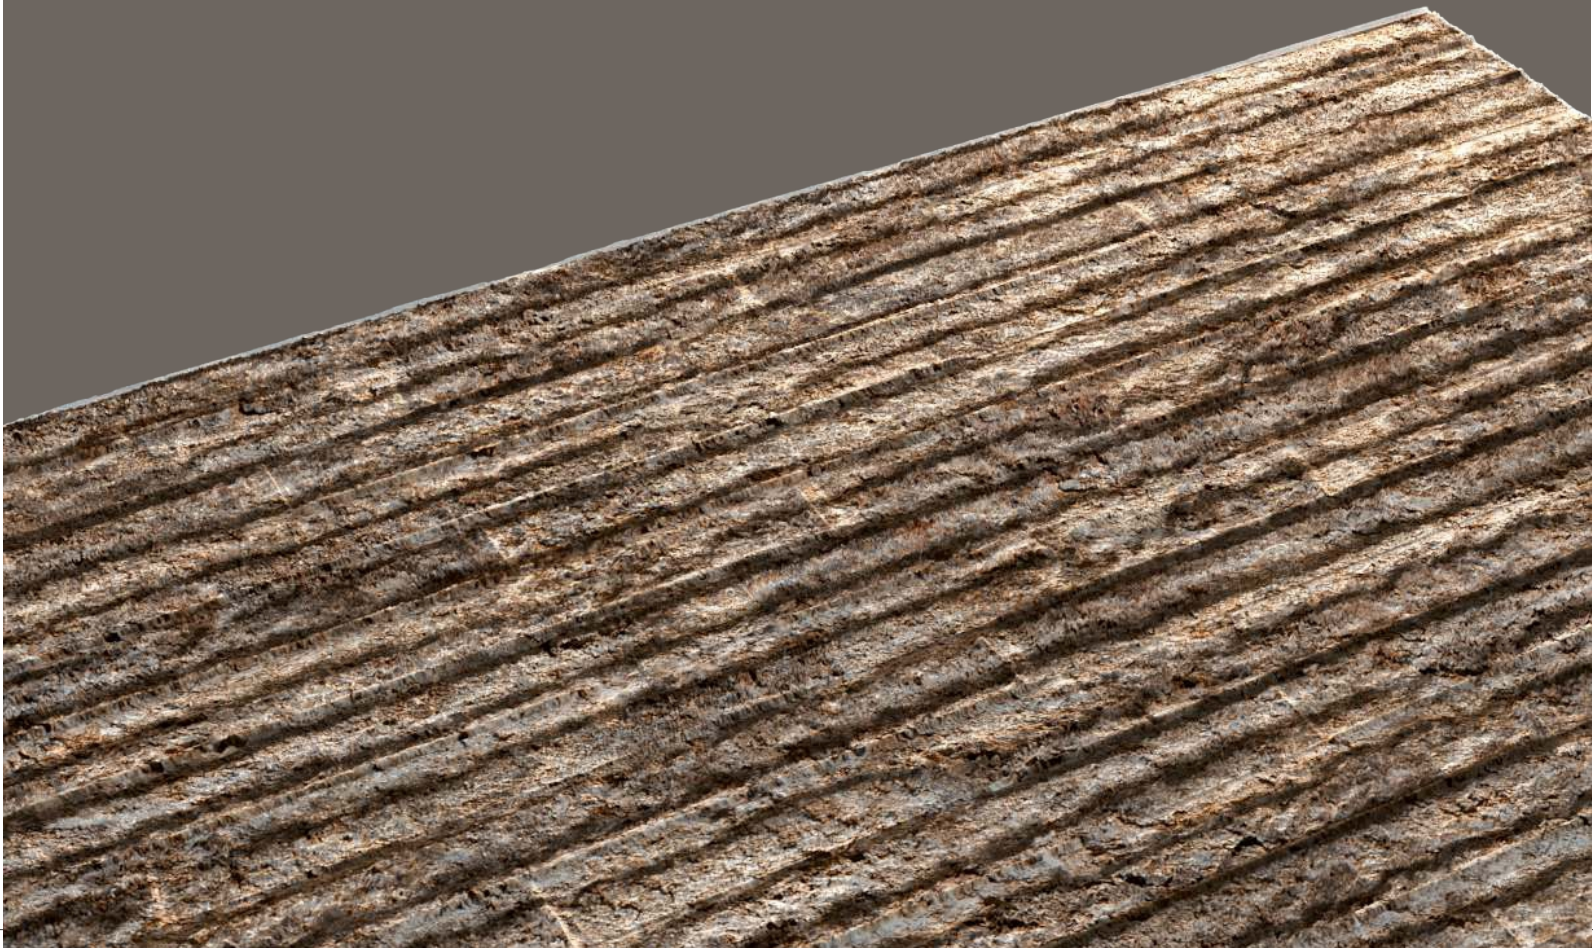

HIGH DEPTH ELEVATION IN CERAMIC BODY
2020-SPANISH COLLECTION

ESSENCE OF A SURFACE

DEPTH UP TO
04 mm & 06 mm

THICKNESS
11 mm & 11.5 mm

300 x 600 mm

THE BEAUTY OF FEELING AT HOME

We are creating a stone-effect collection inspired by the Irregularity of typical features of everyday life: the shadows of lines cast by the sun on a wall, a hedge made with the leaves of a plant, the vines that cover a wall, spacial soil that is created when rock is exposed to wind and rain, the appearance of gradually worn material etc. The reconstructed these situations and expressions of everyday life, using straight lines, on tiles designed exclusively for harmony.