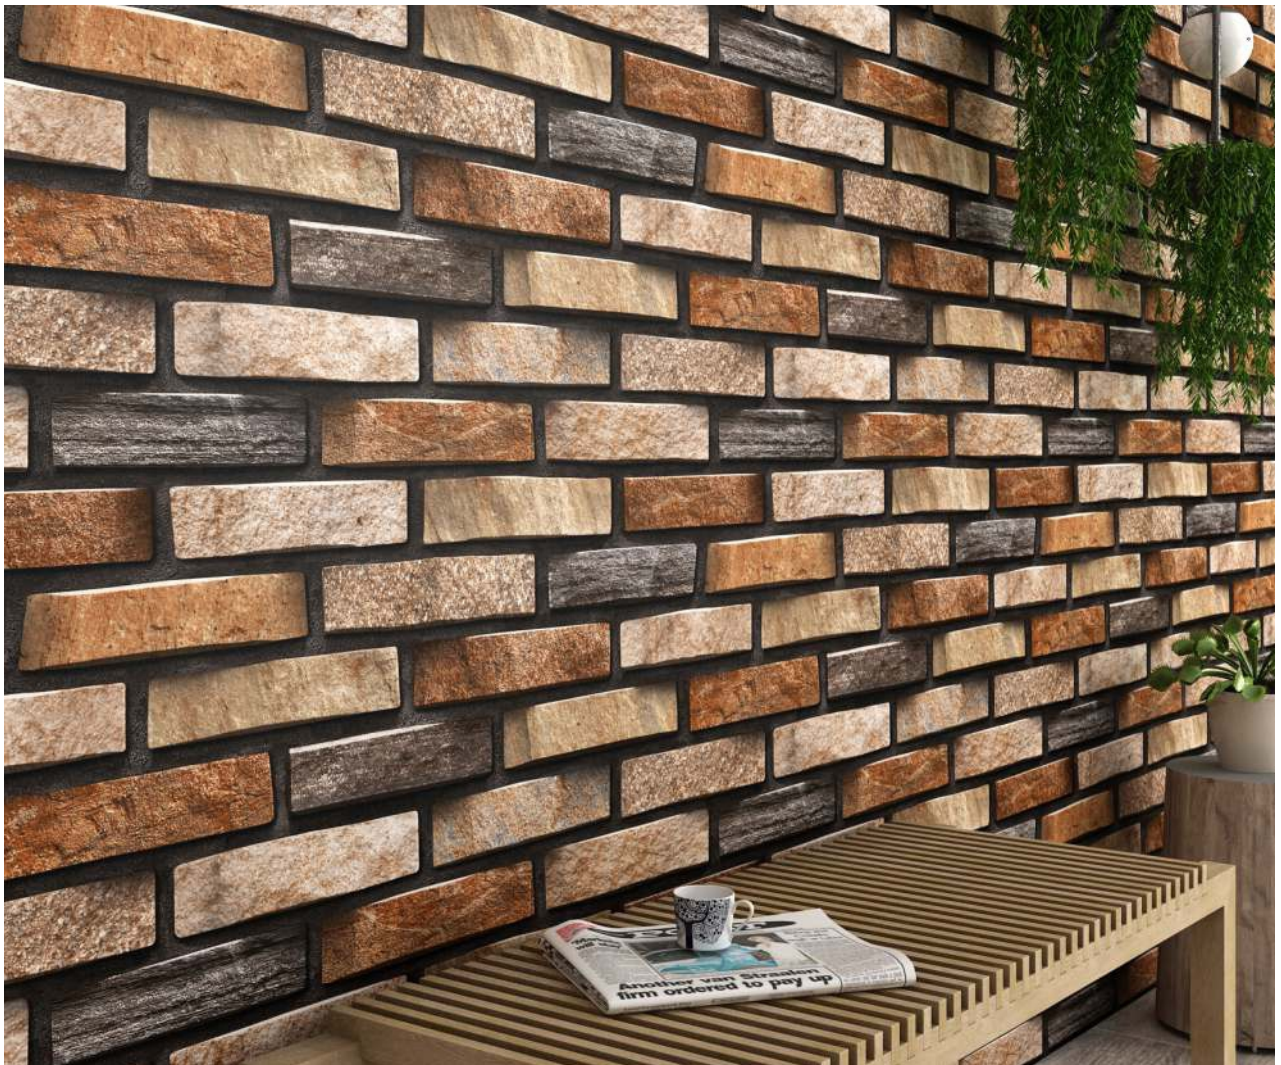

FUJI OCRE

100%
WATERPROOF

12 COLOR
TECHNOLOGY

CERAMIC
BODY

ZERO
MAINTENANCE

ECO
FRIENDLY

HD DIGITAL
PRINT

RANDOM
DESIGN

RECTIFIED
TILES

WALL
TILES