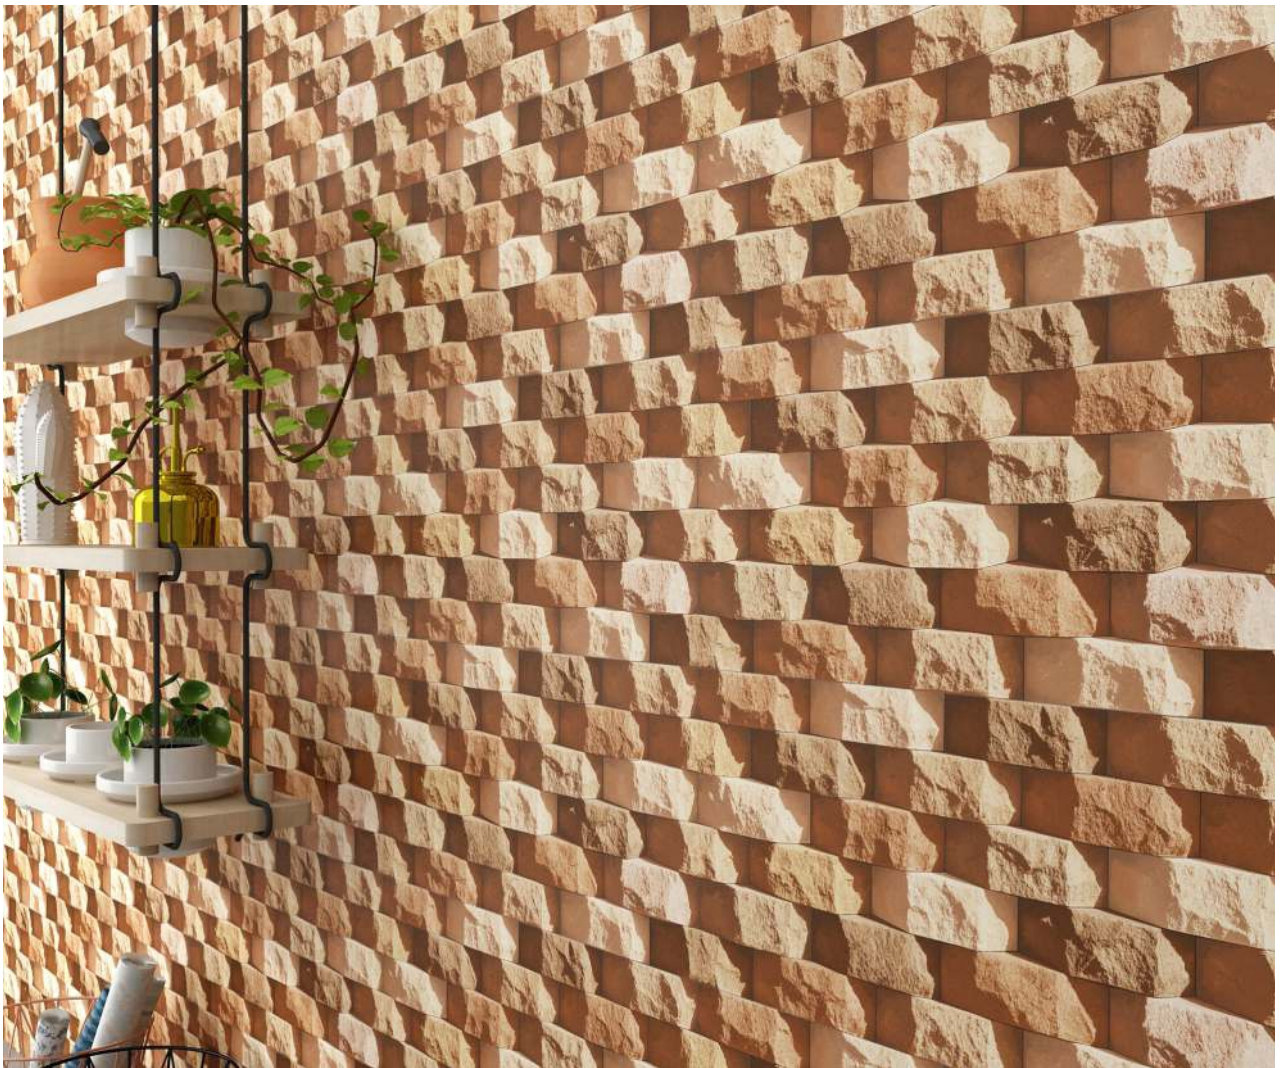

NAPOLIE OCRE

100%
WATERPROOF

12 COLOR
TECHNOLOGY

CERAMIC
BODY

ZERO
MAINTENANCE

ECO
FRIENDLY

HD DIGITAL
PRINT

RANDOM
DESIGN

RECTIFIED
TILES

WALL
TILES