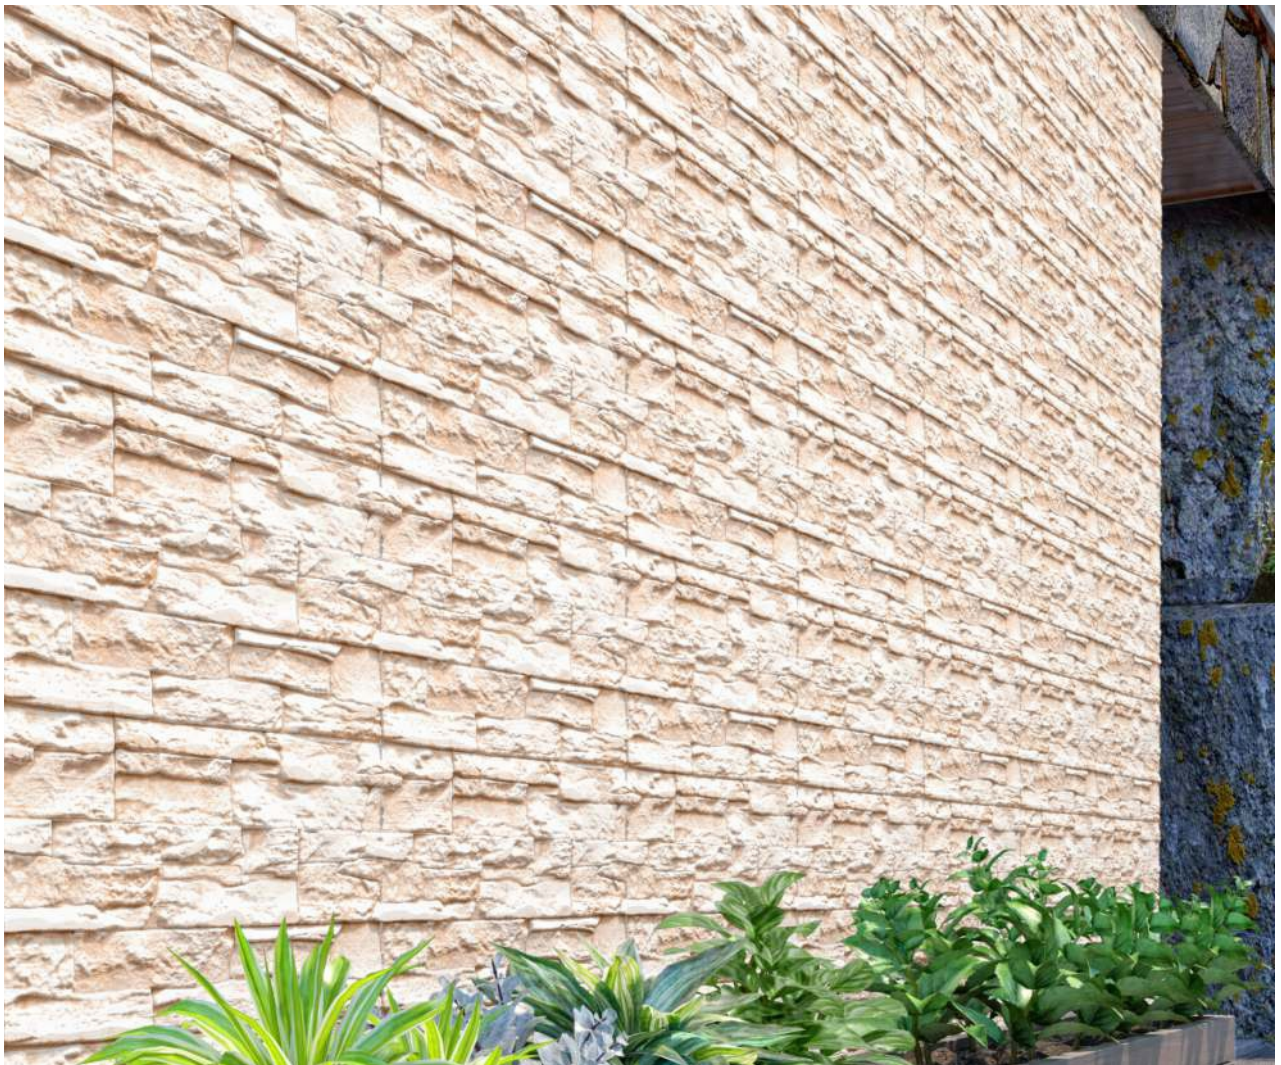

RUSTIC 262

- 100% WATERPROOF
- 12 COLOR TECHNOLOGY
- CERAMIC BODY
- ZERO MAINTENANCE
- ECO FRIENDLY
- HD DIGITAL PRINT
- RANDOM DESIGN
- RECTIFIED TILES
- WALL TILES