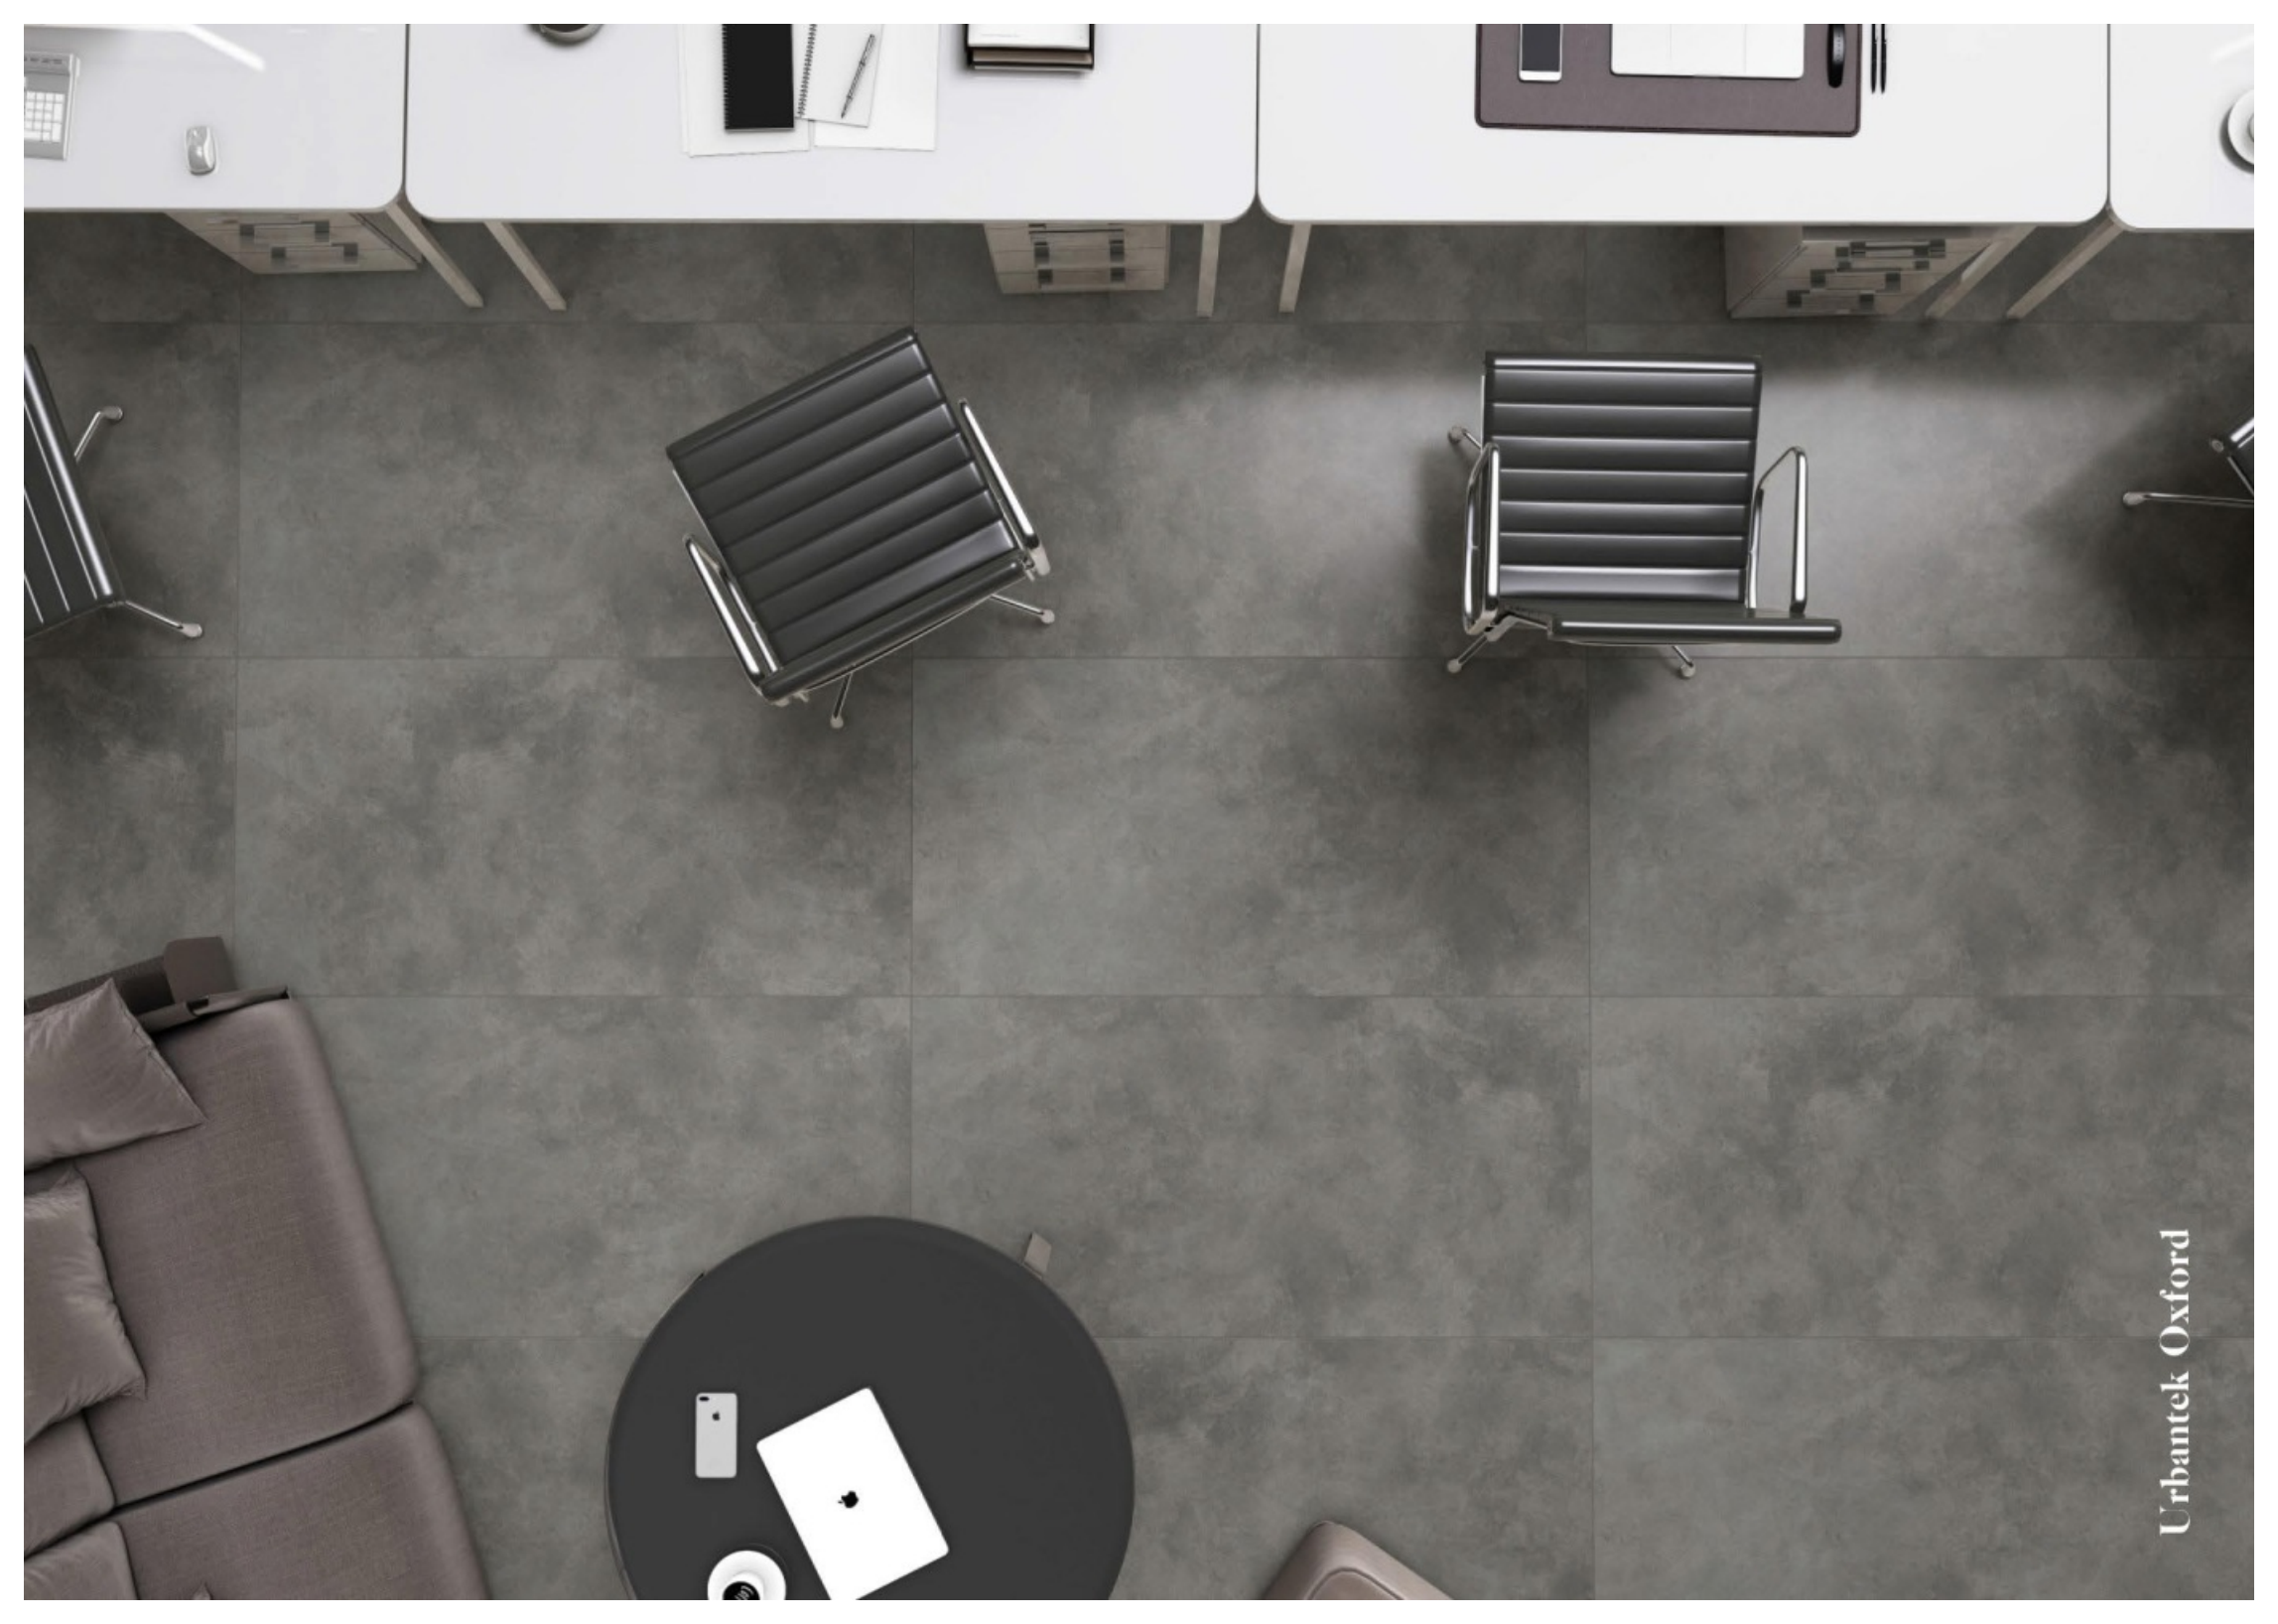

RANDOMS  
3

FINISH  
MATT

600X1200MM  
60X120CM  
24X48 INCH

600X600MM  
60X60CM  
24X24 INCH

▶ 9 MM THICKNESS ◀

Urbantek Oxford

**GLAZED  
VITRIFIED TILES**

**RANDOMS  
3**