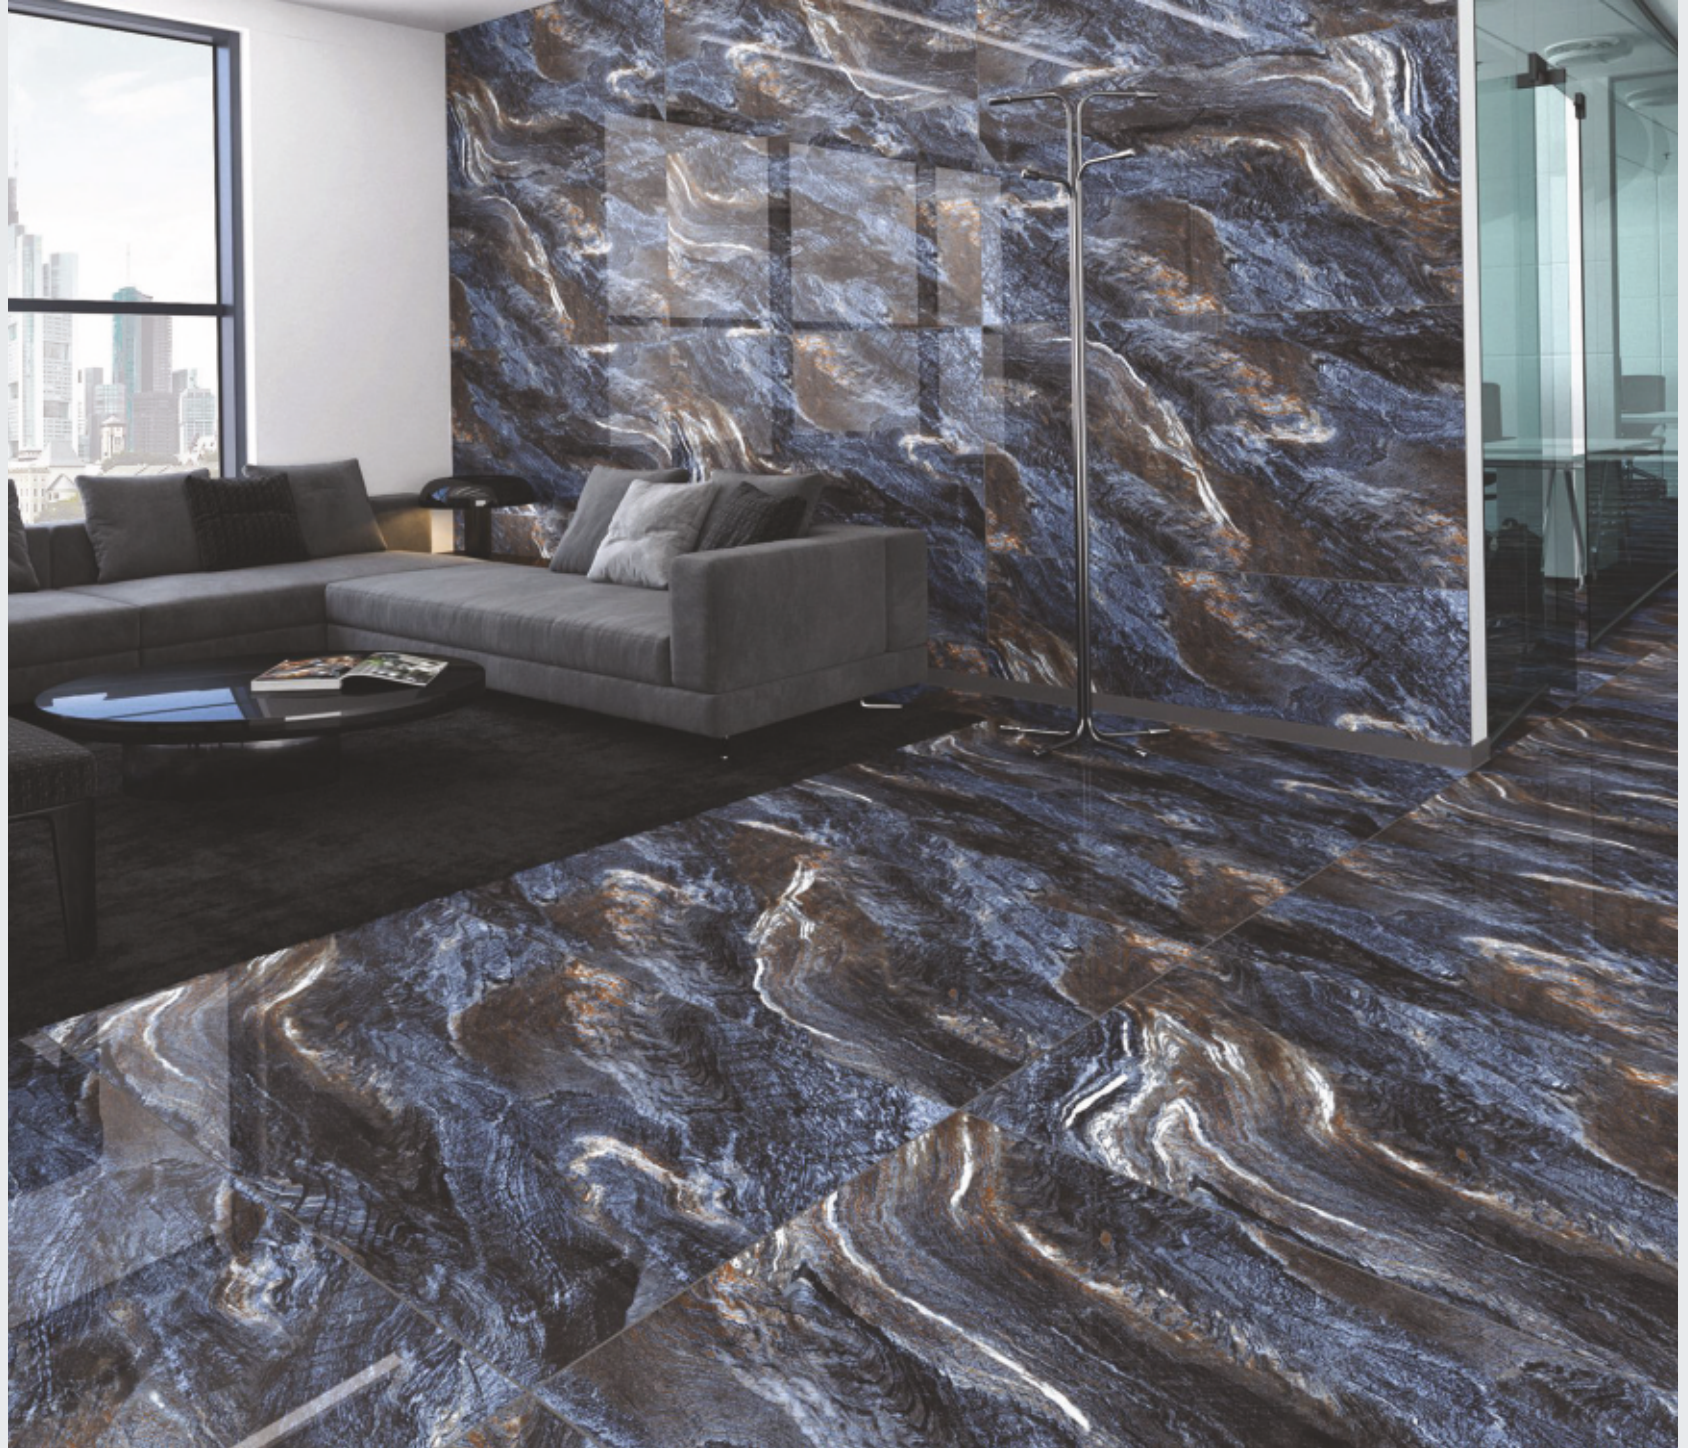

HIGH GLOSS
— 800x1600mm

AZUL AQUA

Finish **HIGH GLOSS**
Random - 3

WALL —AZUL AQUA, 800x1600mm

HIGH GLOSS
— 800x1600mm

BLUE OCEAN

Finish **HIGH GLOSS**
Random - 3

WALL & FLOOR —
BLUE OCEAN, 800x1600mm