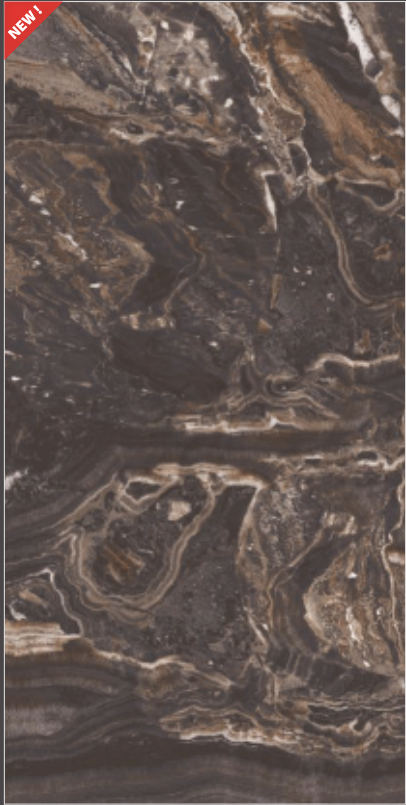

MYSTIQUE CREMA

Finish **HIGH GLOSS**
Random - 4

WALL & FLOOR —
MYSTIQUE CREMA, 800x1600mm

HIGH GLOSS
— 800x1600mm

BRIDH
ceramica

RIO WHITE

Finish **HIGH GLOSS**
Random - 3

Finish **HIGH GLOSS**
Random - 4