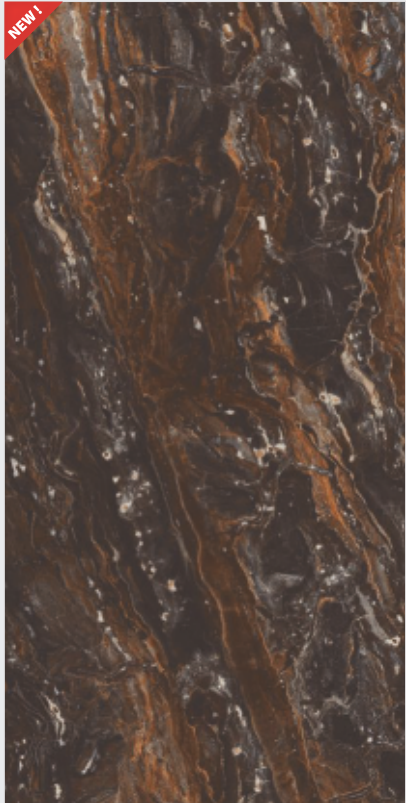

HIGH GLOSS
— 800x1600mm

BRIDH
ceramica

MARQUINA NERO