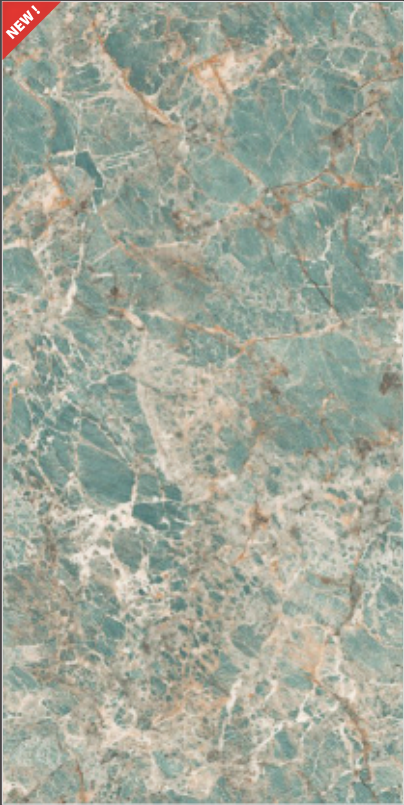

HIGH GLOSS
— 800x1600mm

PEACOCK GREEN

NEW 1

Finish **HIGH GLOSS**
Random - 3