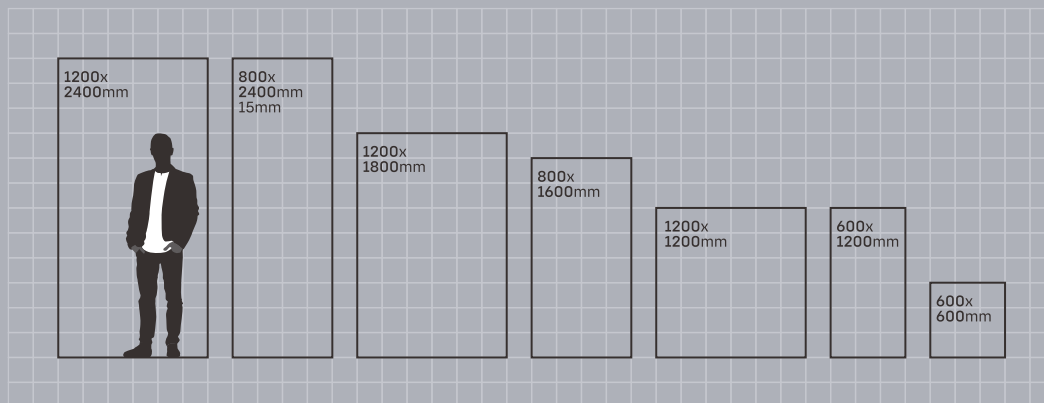

INTRODUCTION

800x1600mm

We bring you a grand collection of tiles that are available in various sizes. These tiles are designed to create grand urban spaces with their incredible designs and exceptional styles. The 800x1600mm slabs give a

delightful ambience to a space with its aesthetically rich design options. This size fits well with all kinds of indoor and outdoor spaces as it is compact yet large enough to give a feel of grandeur to a place.

**ONE LOCATION,
VARIED SIZE OPTIONS.**