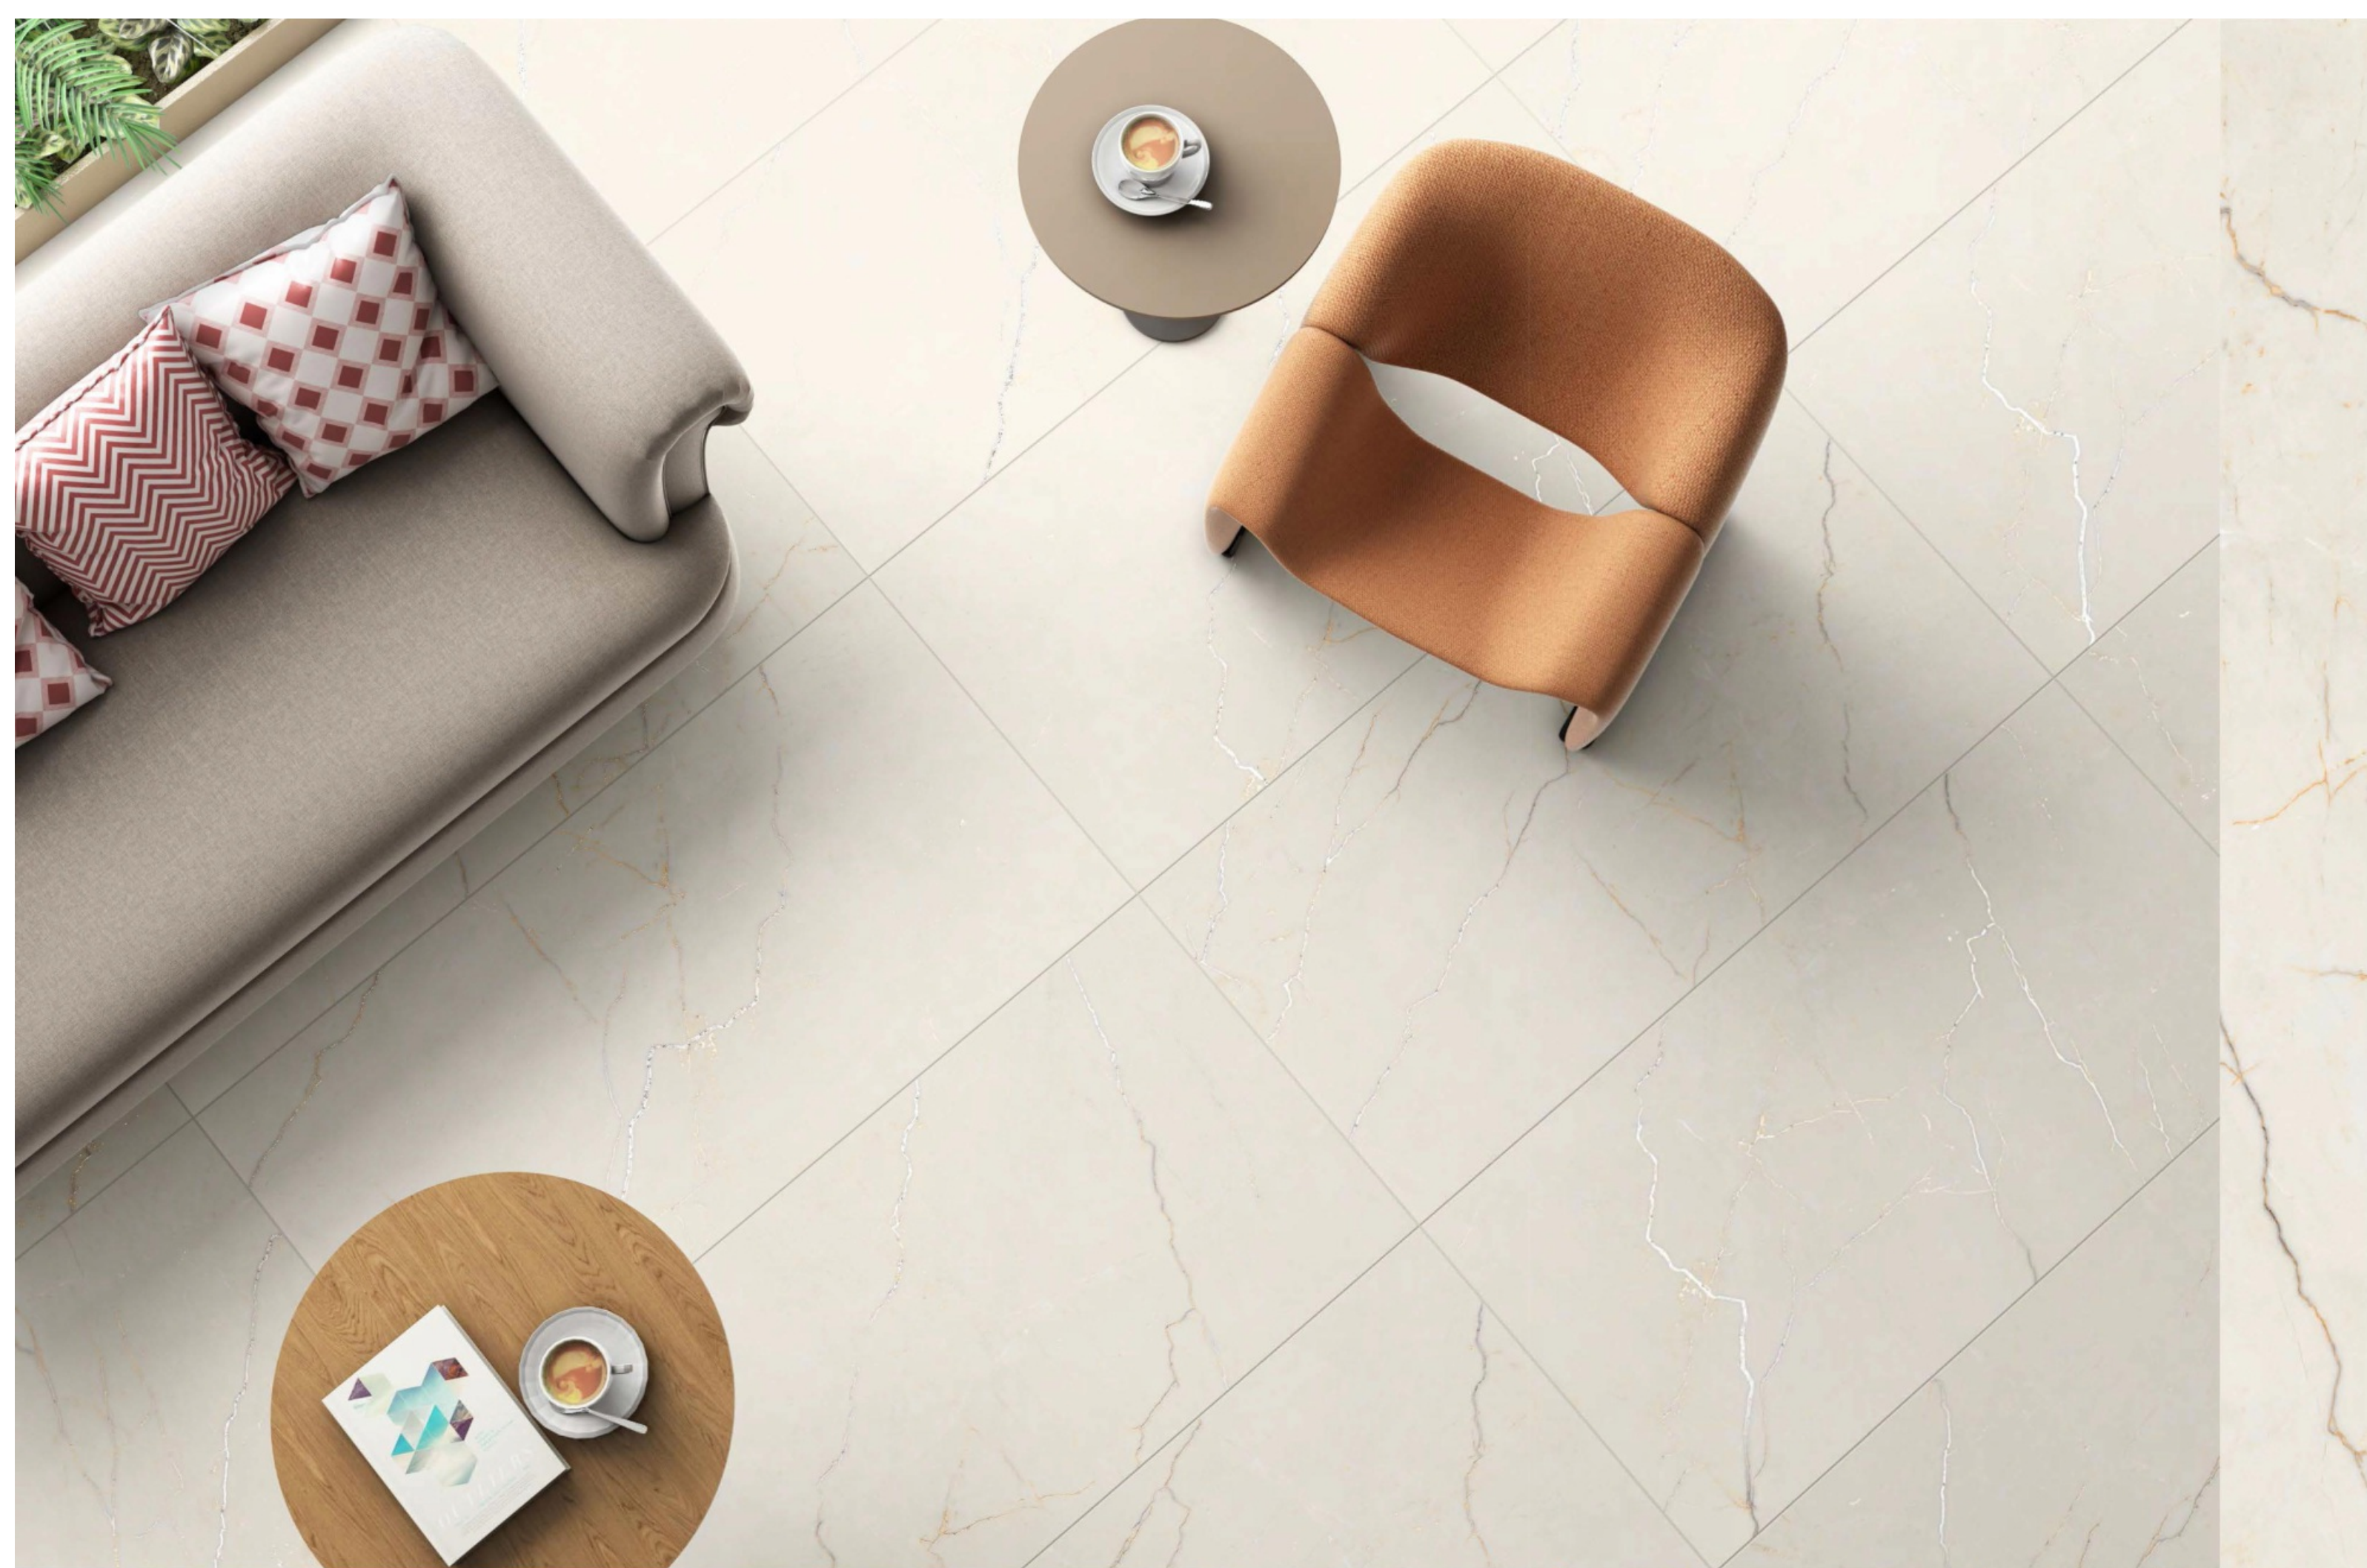

RANNIA CREMA