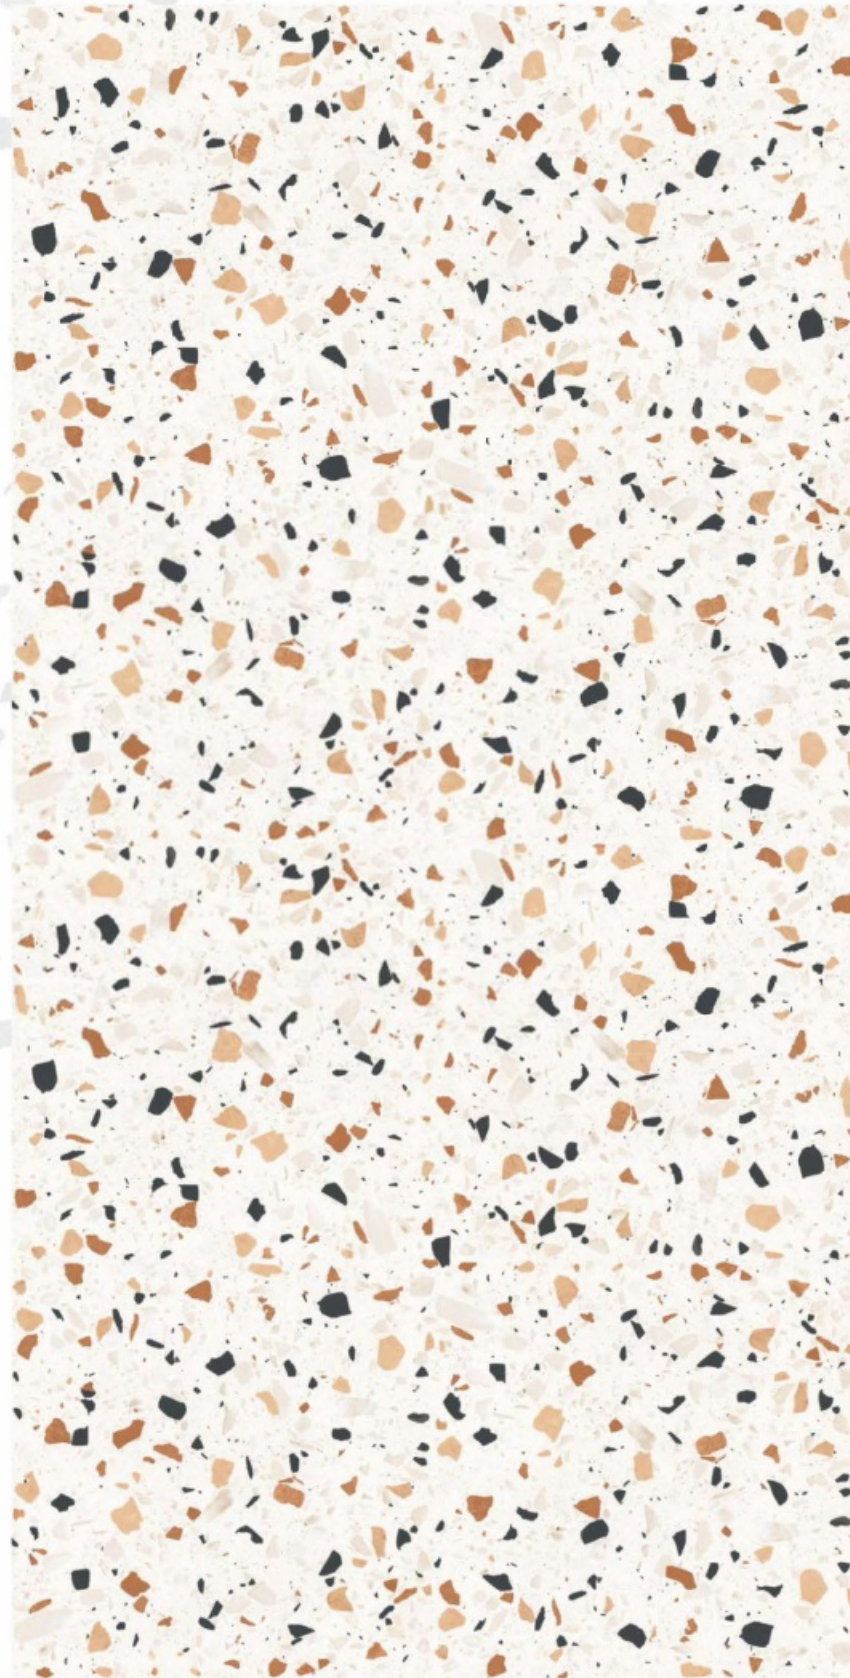

PARKER WHITE