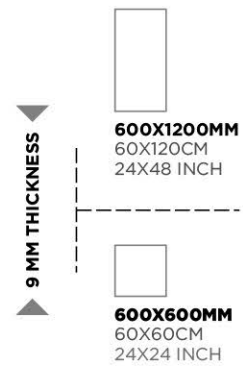

GLAZED
VITRIFIED TILES

RANDOMS
5/5

FINISH
GLOSSY / MATT *