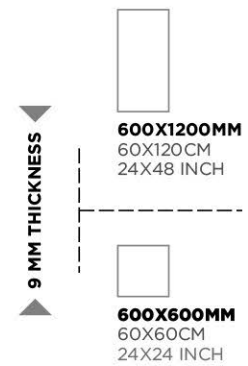

GLAZED
VITRIFIED TILES

RANDOMS
9/8

FINISH
GLOSSY / MATT *