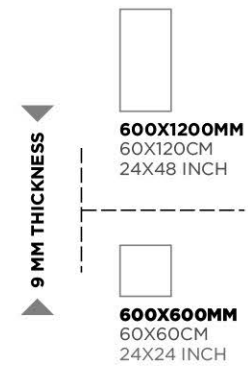

Estrucon Rose

ESTRUCON

Estrucon Ivory

Estrucon Rose

GLAZED
VITRIFIED TILES

RANDOMS
8/8

FINISH
GLOSSY / MATT *

600X1200MM
60X120CM
24X48 INCH