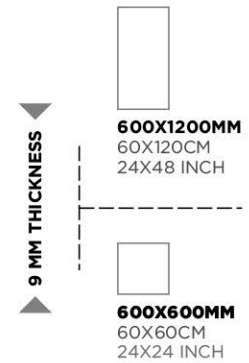

GLAZED
VITRIFIED TILES

RANDOMS
8/8

FINISH
GLOSSY / MATT *