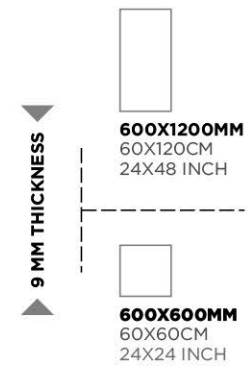

GLAZED
VITRIFIED TILES

RANDOMS
8/8

FINISH
GLOSSY / MATT *