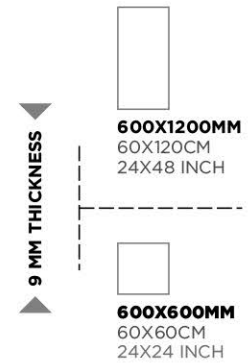

GLAZED
VITRIFIED TILES

RANDOMS
10/10

FINISH
GLOSSY / MATT *