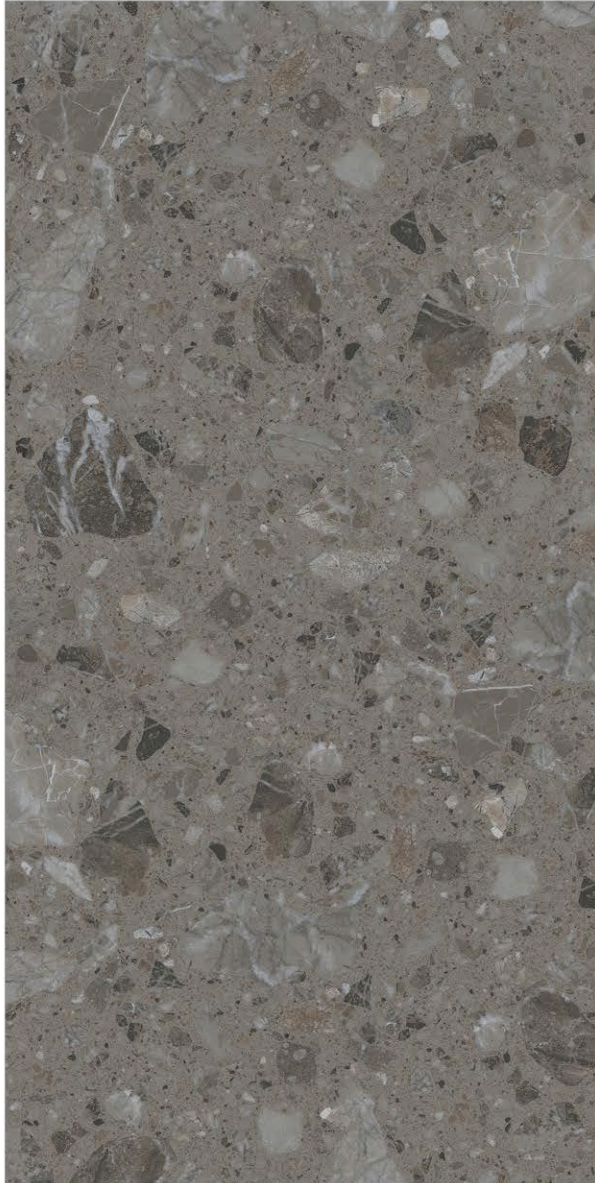

NORDIC

Nordic Graphite