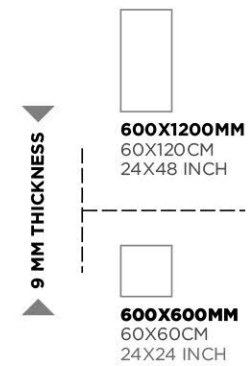

GLAZED
VITRIFIED TILES

RANDOMS
8/5

FINISH
GLOSSY / MATT *