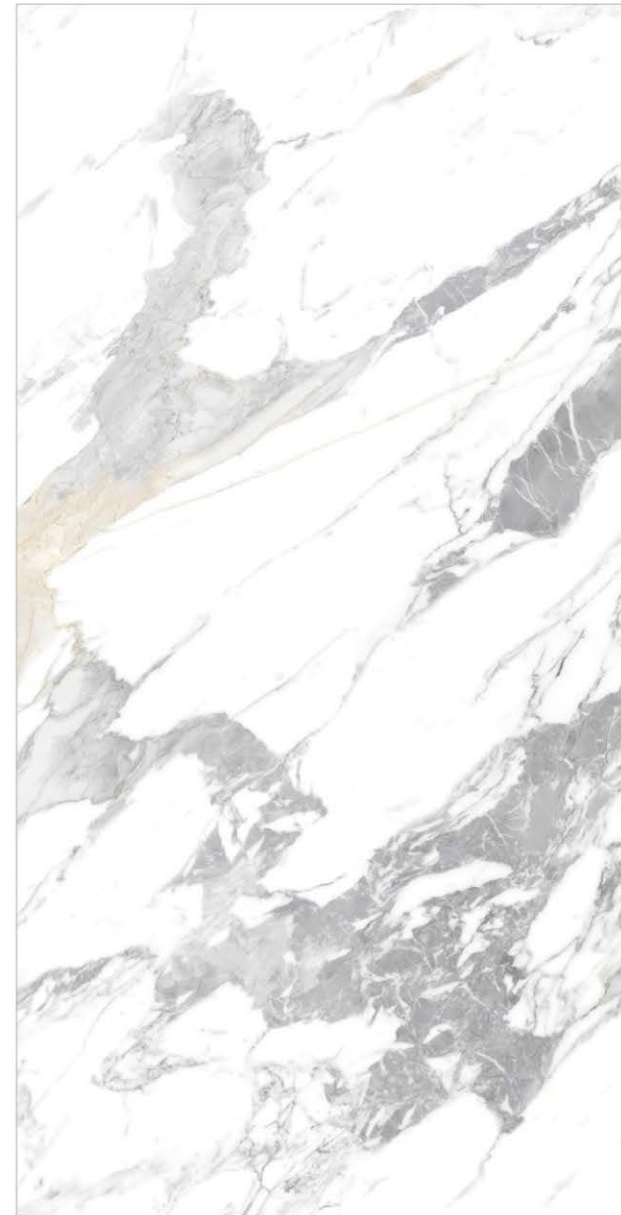

Bianco Alpino

BIANCO

GLAZED
VITRIFIED TILES

RANDOMS
7

FINISH
GLOSSY / MATT *