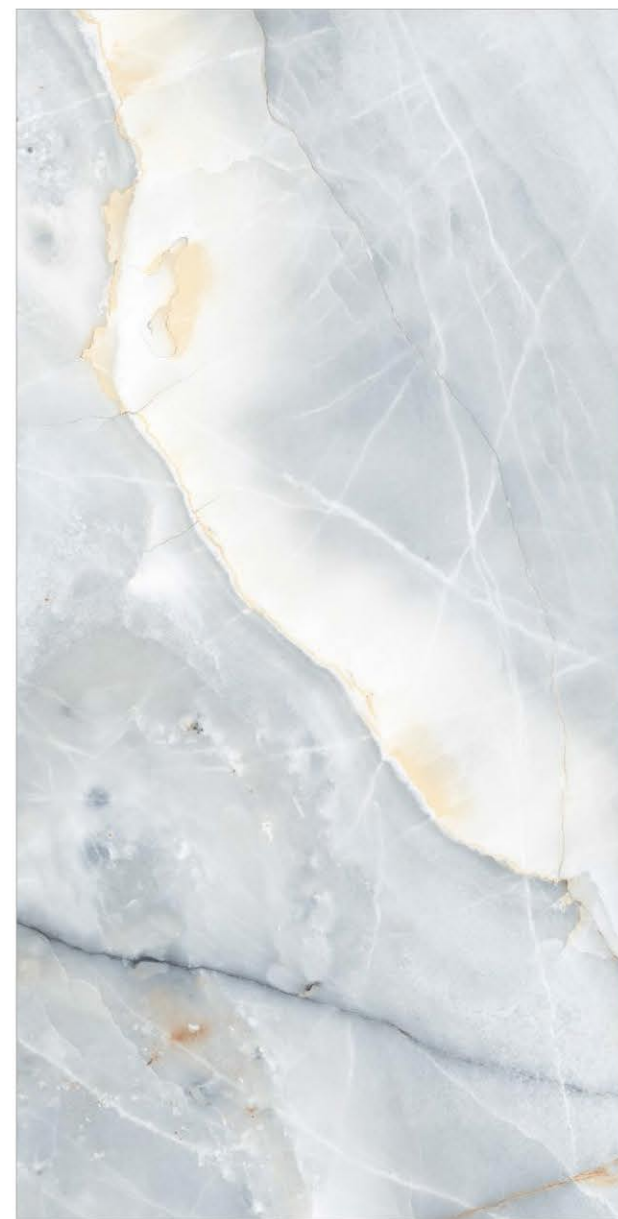

Perseo Blue

PERSEO

GLAZED
VITRIFIED TILES

RANDOMS
5

FINISH
GLOSSY / MATT *