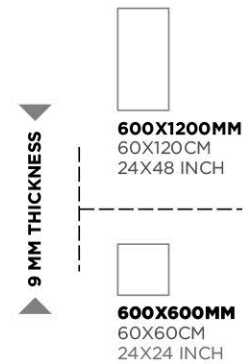

GLAZED
VITRIFIED TILES

RANDOMS
8/8

FINISH
GLOSSY / MATT *