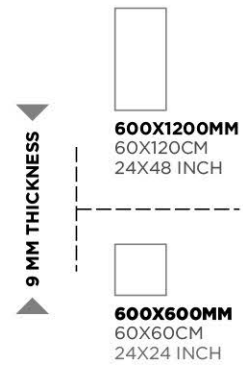

GLAZED
VITRIFIED TILES

RANDOMS
7/7

FINISH
GLOSSY / MATT *