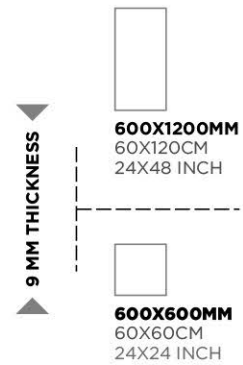

GLAZED
VITRIFIED TILES

RANDOMS
3

FINISH
GLOSSY / MATT *