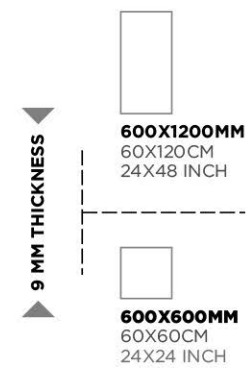

GLAZED
VITRIFIED TILES

RANDOMS
8/3

FINISH
GLOSSY / MATT *