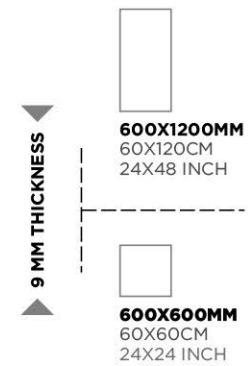

GLAZED
VITRIFIED TILES

RANDOMS
3/3

FINISH
GLOSSY / MATT *