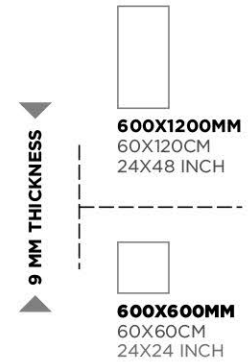

GLAZED
VITRIFIED TILES

RANDOMS
1

FINISH
GLOSSY / MATT *