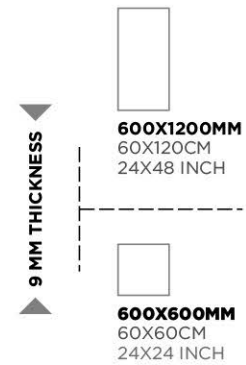

GLAZED
VITRIFIED TILES

RANDOMS
1/1

FINISH
GLOSSY / MATT *