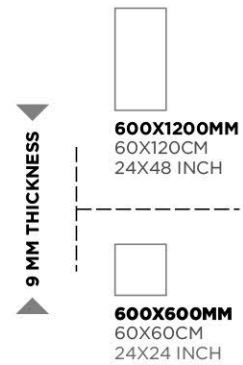

GLAZED
VITRIFIED TILES

RANDOMS
10/10

FINISH
GLOSSY / MATT *