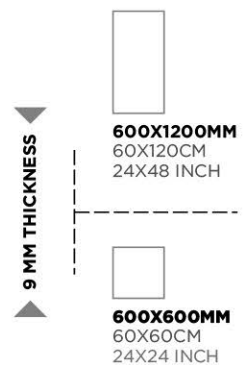

GLAZED
VITRIFIED TILES

RANDOMS
5/5

FINISH
GLOSSY / MATT *