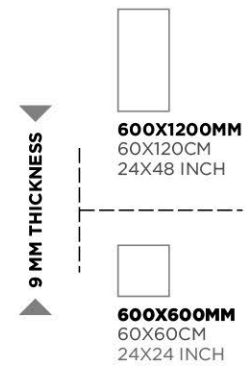

GLAZED
VITRIFIED TILES

RANDOMS
1/1

FINISH
GLOSSY / MATT *