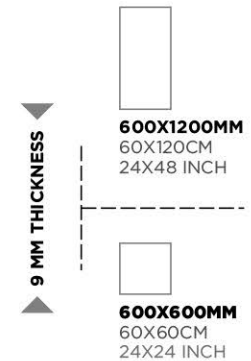

Toscana Nero

GLAZED
VITRIFIED TILES

RANDOMS
5/5

FINISH
GLOSSY / MATT *

600X1200MM
60X120CM
24X48 INCH

600X600MM
60X60CM
24X24 INCH

▶ 9 MM THICKNESS ◀

Travertino Beige