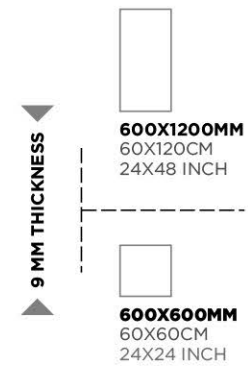

RANDOMS
5/5

FINISH
GLOSSY / MATT *

600X1200MM
60X120CM
24X48 INCH

600X600MM
60X60CM
24X24 INCH

▶ **9 MM THICKNESS** ◀

Venecia Perla

VENECIA

GLAZED
VITRIFIED TILES