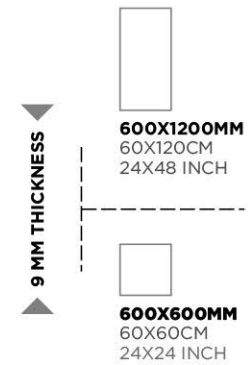

GLAZED
VITRIFIED TILES

RANDOMS
8/8

FINISH
GLOSSY / MATT *