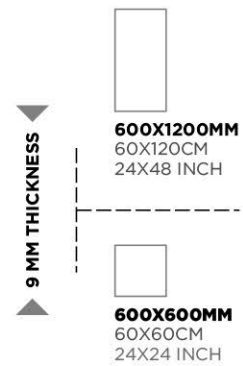

GLAZED
VITRIFIED TILES

RANDOMS
8/8

FINISH
GLOSSY / MATT *