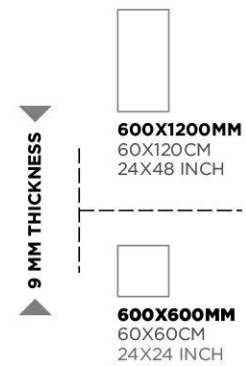

GLAZED
VITRIFIED TILES

RANDOMS
8/5

FINISH
GLOSSY / MATT *