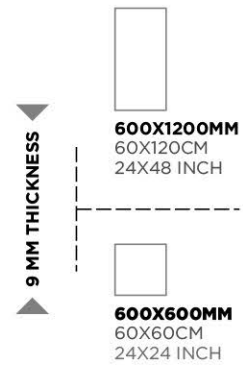

GLAZED
VITRIFIED TILES

RANDOMS
9/9

FINISH
GLOSSY / MATT *