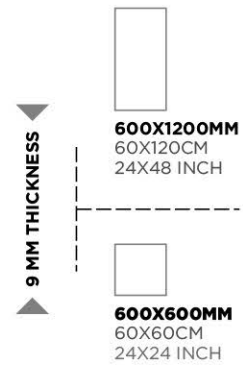

9 MM THICKNESS

600X1200MM
60X120CM
24X48 INCH

600X600MM
60X60CM
24X24 INCH

Bellagio Marfil

BELLAGIO

Bellagio Beige

Bellagio Marfil

GLAZED
VITRIFIED TILES

FINISH
GLOSSY / MATT *

600X1200MM
60X120CM
24X48 INCH

600X600MM
60X60CM
24X24 INCH

▶ 9 MM THICKNESS ◀

Breccia Venezia

BRECCIA

GLAZED
VITRIFIED TILES

RANDOMS
6