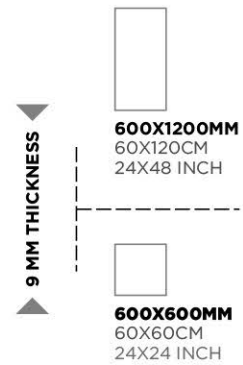

ONYX

Onyx Ice

Onyx Beige

GLAZED
VITRIFIED TILES

RANDOMS
5/5

FINISH
GLOSSY / MATT *

600X1200MM
60X120CM
24X48 INCH

600X600MM
60X60CM
24X24 INCH