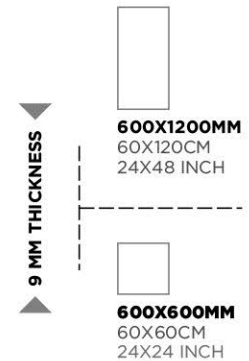

Nordic crema

Nordic almond

GLAZED
VITRIFIED TILES

RANDOMS
1/1

FINISH
GLOSSY / MATT *

The Marriott In.

600X1200MM
60X120CM
24X48 INCH

600X600MM
60X60CM
24X24 INCH