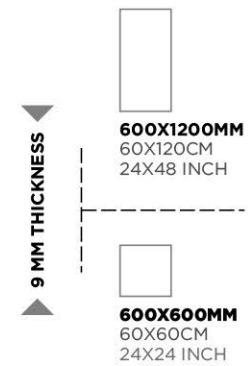

FINISH
GLOSSY / MATT *

600X1200MM
60X120CM
24X48 INCH

600X600MM
60X60CM
24X24 INCH

▶ **9 MM THICKNESS** ◀

White Portoro

PORTORO

GLAZED
VITRIFIED TILES

RANDOMS
3