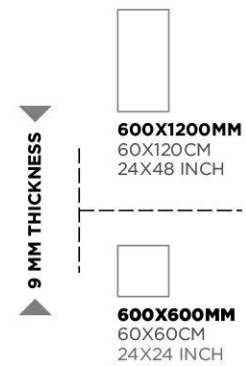

GLAZED
VITRIFIED TILES

RANDOMS
8/8

FINISH
GLOSSY / MATT *