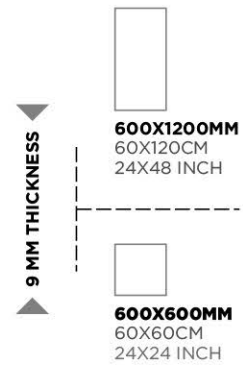

GLAZED
VITRIFIED TILES

RANDOMS
1/1

FINISH
GLOSSY / MATT *