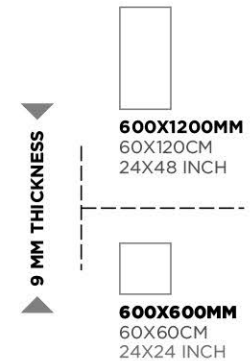

GLAZED
VITRIFIED TILES

RANDOMS
1/1

FINISH
GLOSSY / MATT *