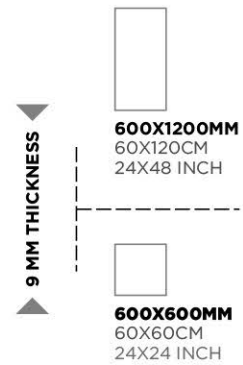

GLAZED
VITRIFIED TILES

RANDOMS
5/5

FINISH
GLOSSY / MATT *