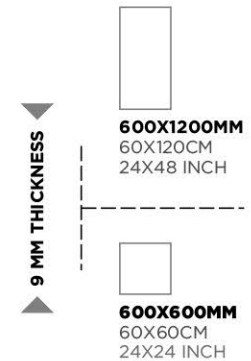

GLAZED
VITRIFIED TILES

RANDOMS
5/5

FINISH
GLOSSY / MATT *