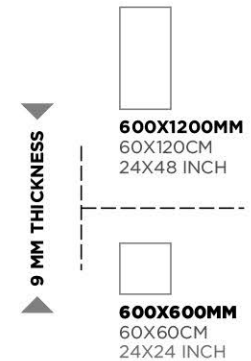

GLAZED
VITRIFIED TILES

RANDOMS
1

FINISH
GLOSSY / MATT *