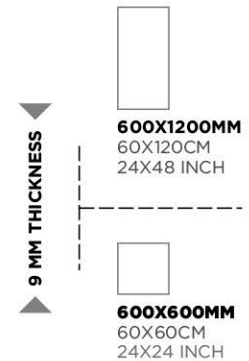

GLAZED
VITRIFIED TILES

RANDOMS
1

FINISH
GLOSSY / MATT *