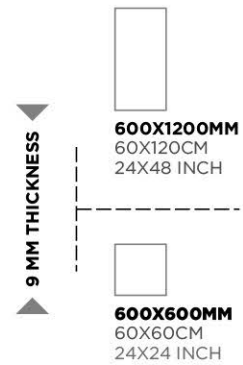

GLAZED
VITRIFIED TILES

RANDOMS
3/3

FINISH
GLOSSY / MATT *