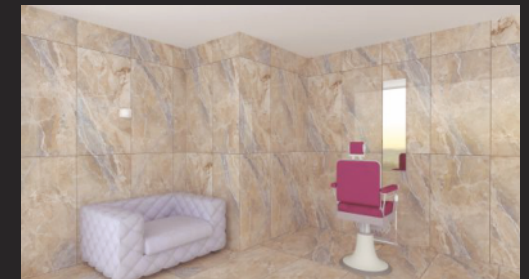

KITCHEN COUNTERTOP

BATHROOM

CORPORATE OFFICE

SALON & SPA

KITCHEN

HOTEL & RESTAURANT

CHROMATIC HIGH GLOSS
— 600x1200mm

CLOUD ANGEL