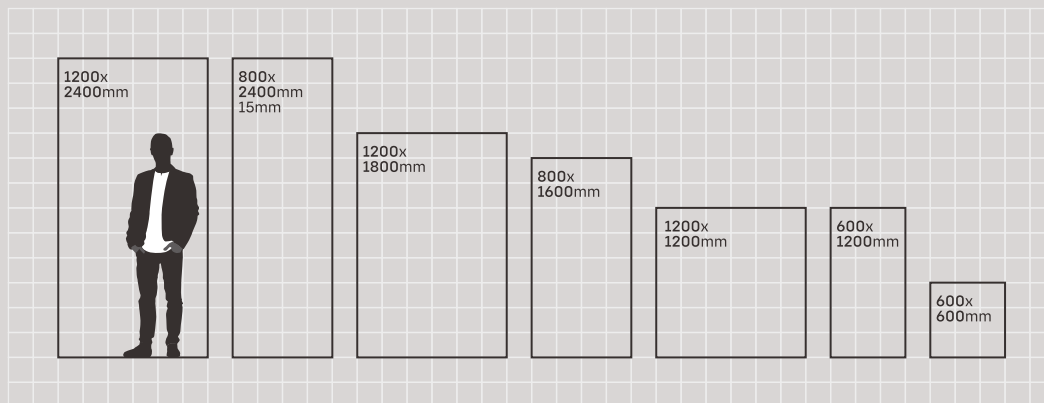

INTRODUCTION

600x1200mm

We bring you a grand collection of tiles that are available in various sizes. These tiles are designed to create grand urban spaces with their incredible designs and exceptional styles. The 600x1200mm slabs give a

delightful ambience to a space with its aesthetically rich design options. This size fits well with all kinds of indoor and outdoor spaces as it is compact yet large enough to give a feel of grandeur to a place.

**ONE LOCATION,
VARIED SIZE OPTIONS.**