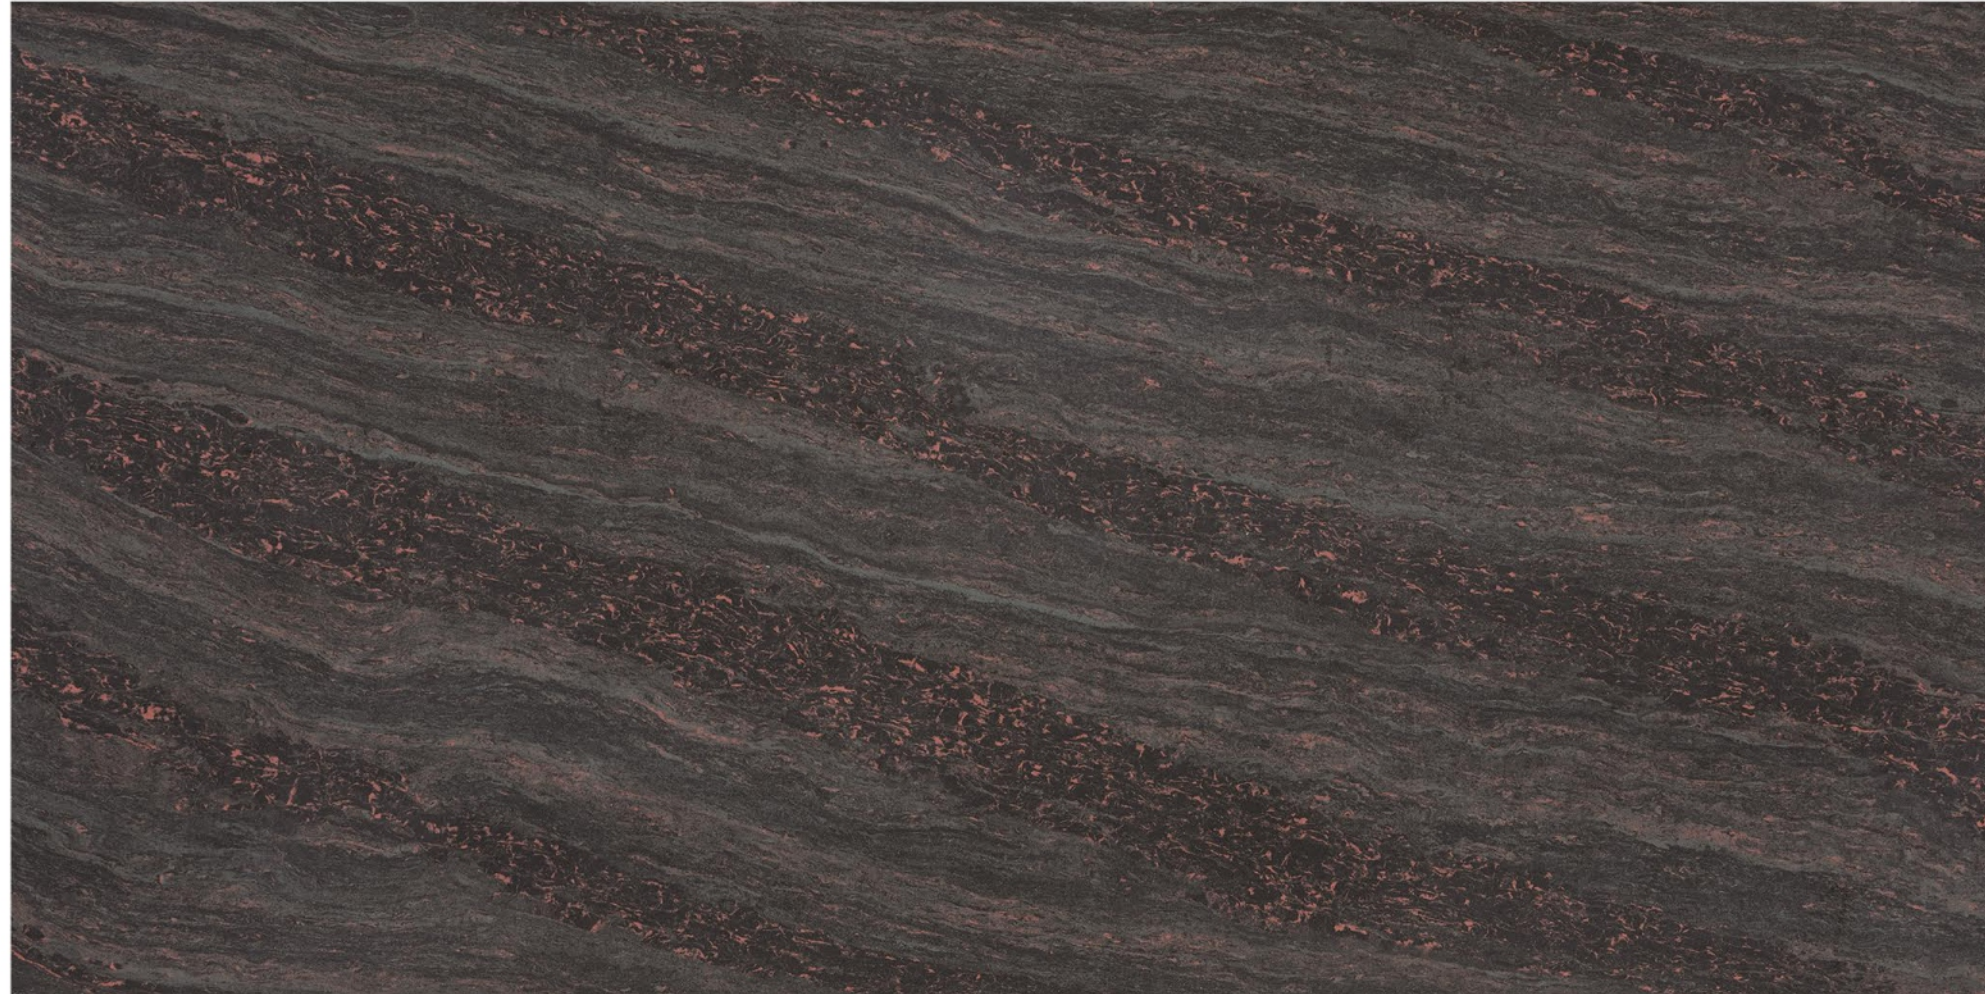

MULTI CHARGED  
VITRIFIED TILES

– 600X  
1200MM

IMPERIAL CHARCOAL

ICONIC  
BEAUTY

MULTI CHARGED  
VITRIFIED TILES

— 600X  
1200MM

IMPERIAL DENIM

GRANDEUR  
SHADES