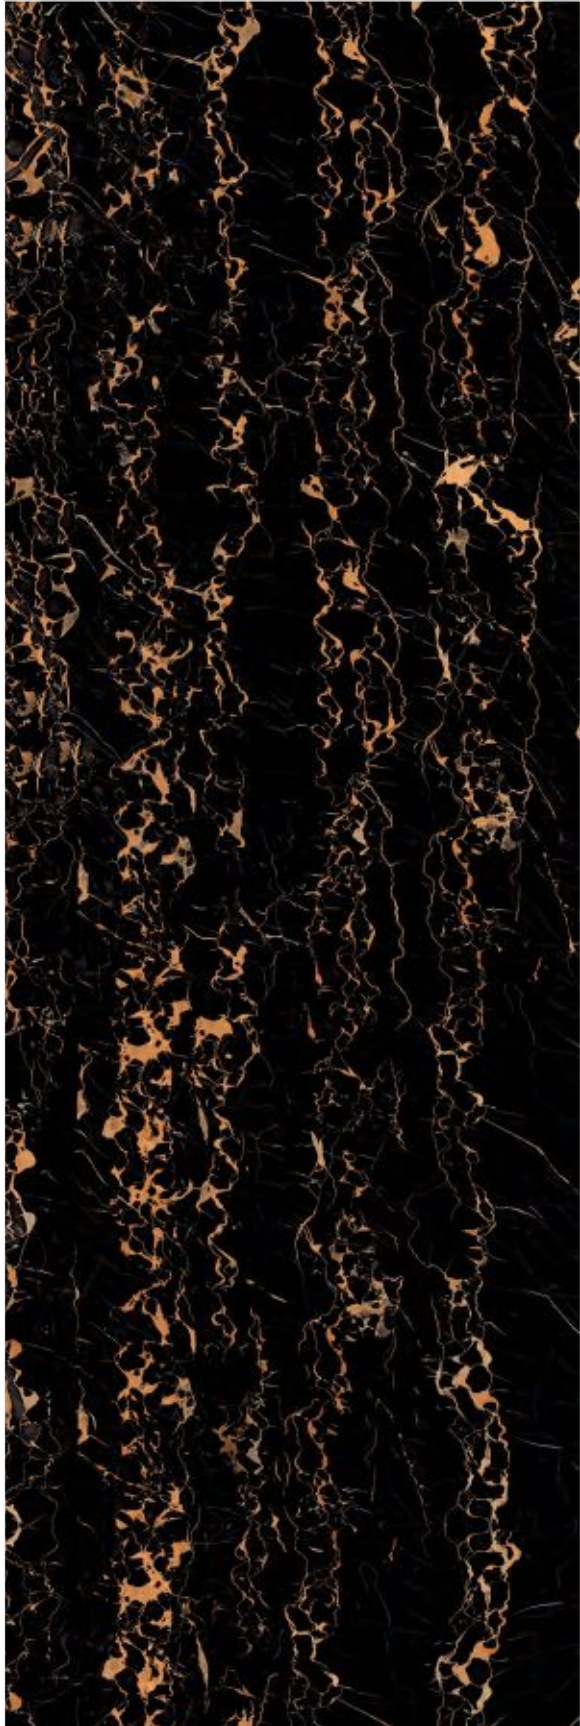

**GOLDEN
PORTORO**

Thickness
15mm

Finish
Polished

**VOLGA
BLUE**

Thickness
15mm

Finish
Polished

**AMAZON
BLUE**

Thickness
15mm