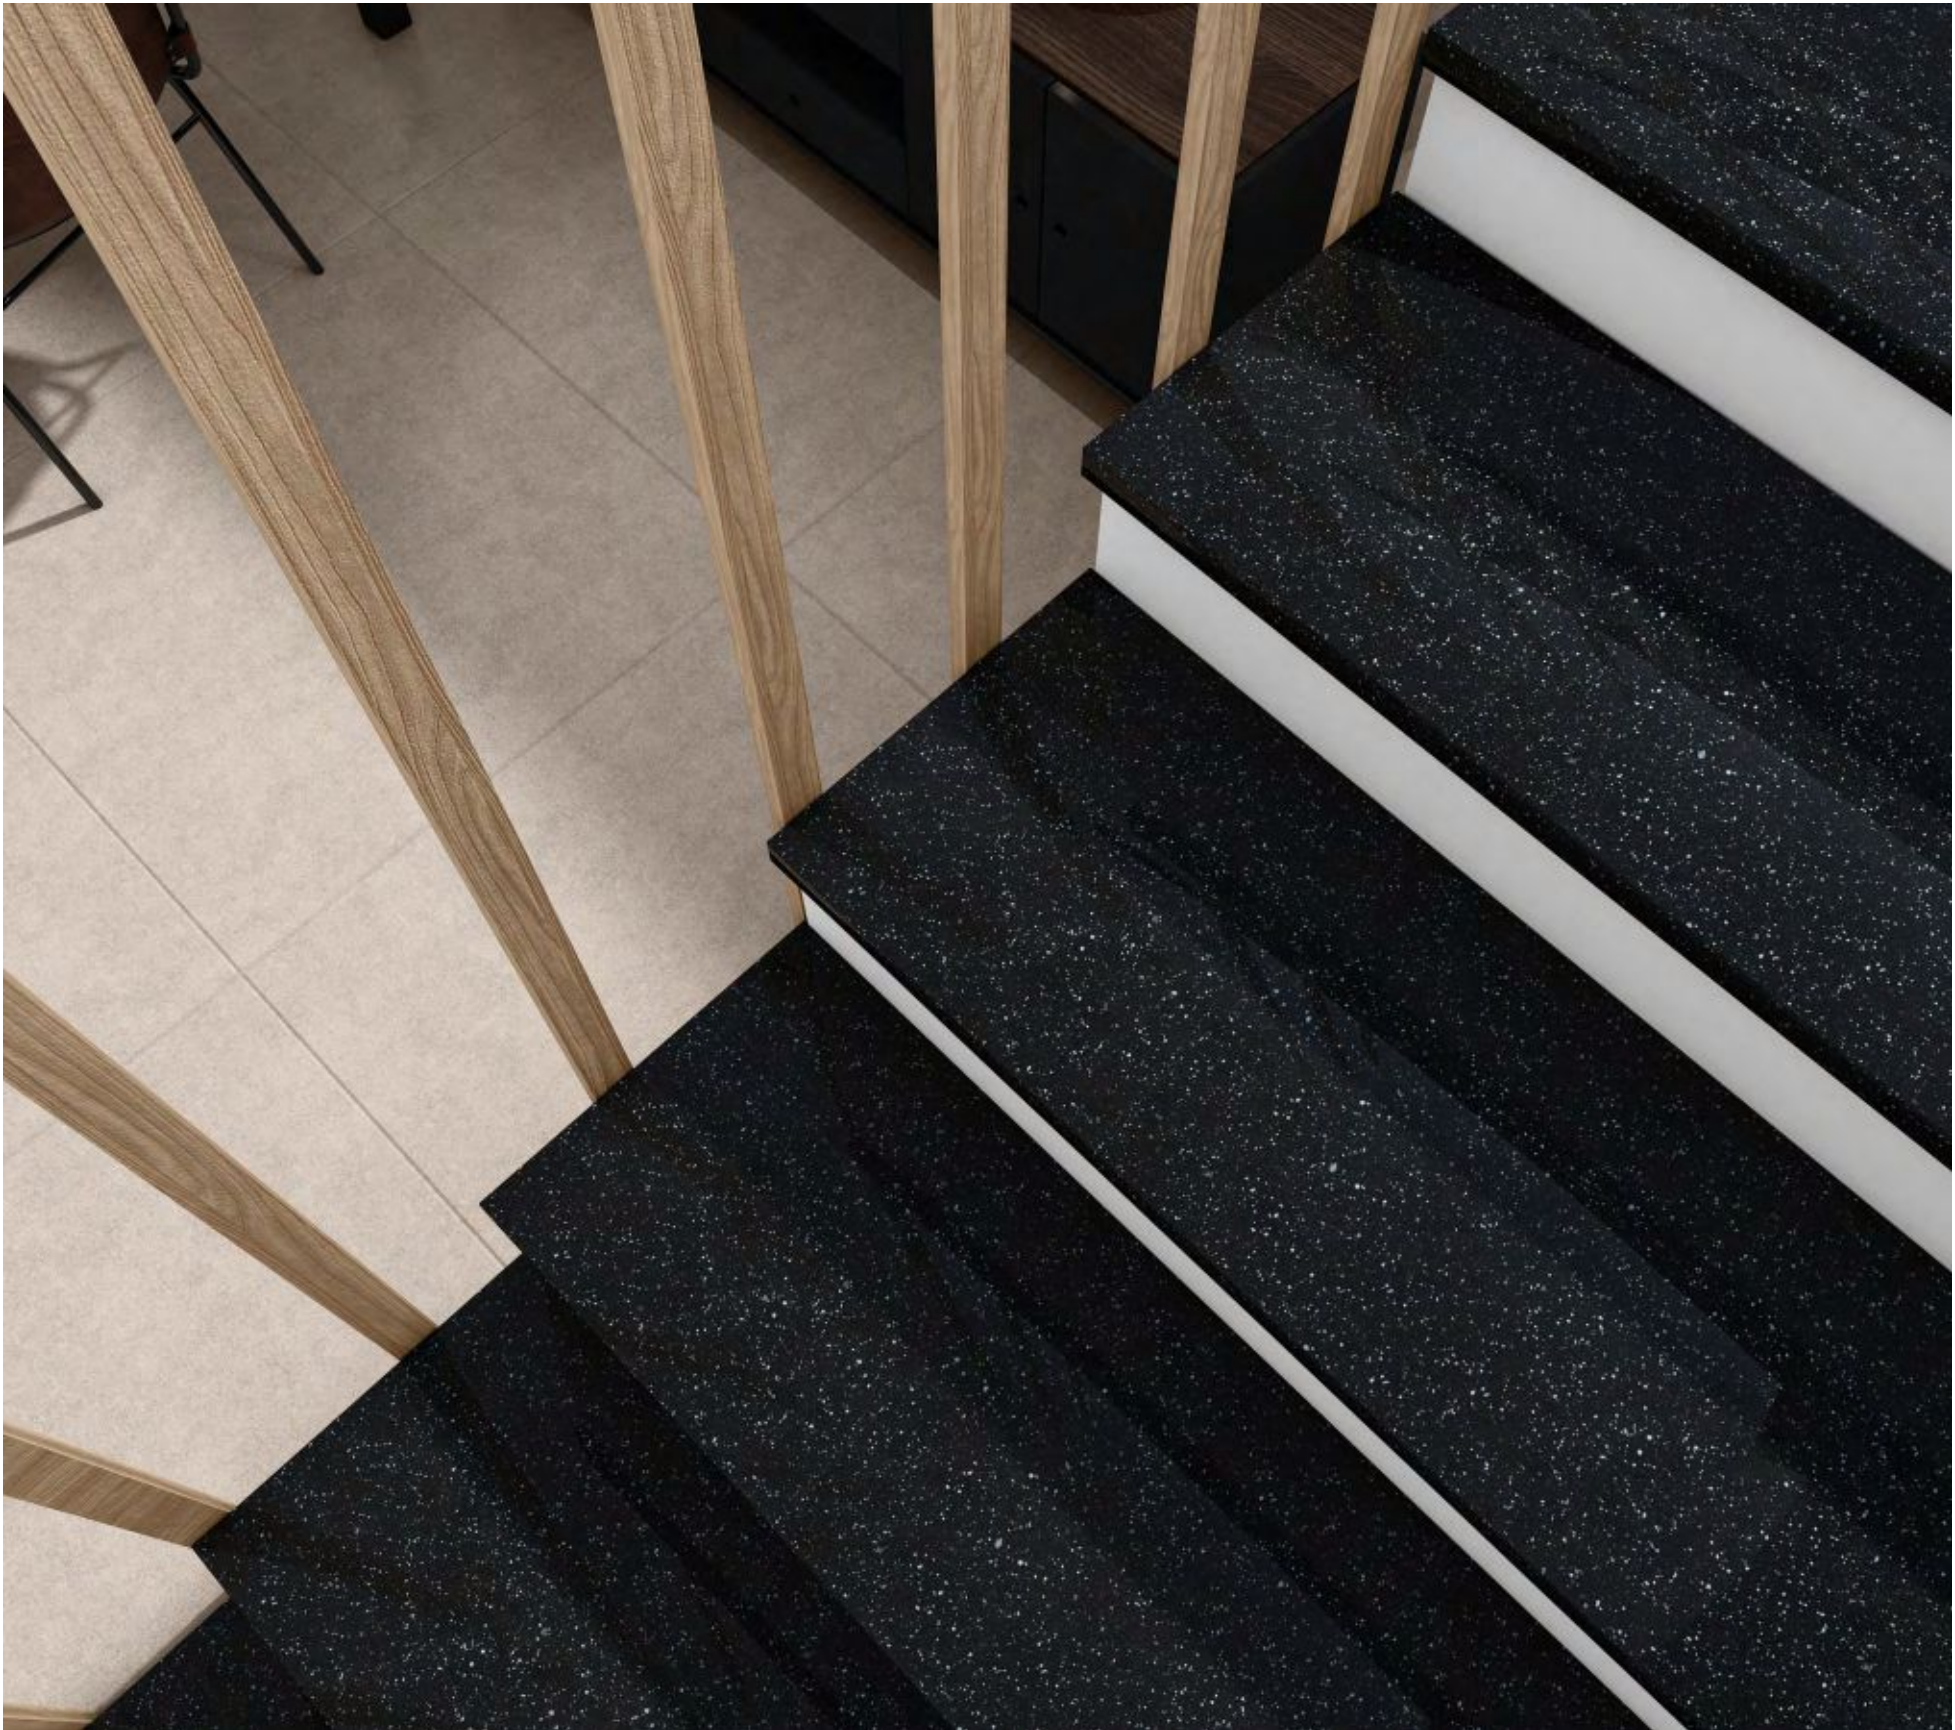

**COSMIC
BLACK**

Thickness
15mm

Finish
Polished