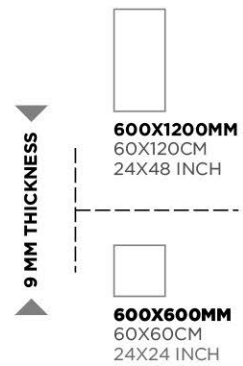

Corten Blue

Corten Brown

Corten Natural

9 MM THICKNESS

600X1200MM
60X120CM
24X48 INCH

600X600MM
60X60CM
24X24 INCH

Pegasus Green

Pegasus Green

Pegasus White

**GLAZED
VITRIFIED TILES**

**RANDOMS
4/4**

**FINISH
HIGH GLOSS**

600X1200MM
60X120CM
24X48 INCH

600X600MM
60X60CM
24X24 INCH

▶ **9 MM THICKNESS** ◀

Rosso Alicante