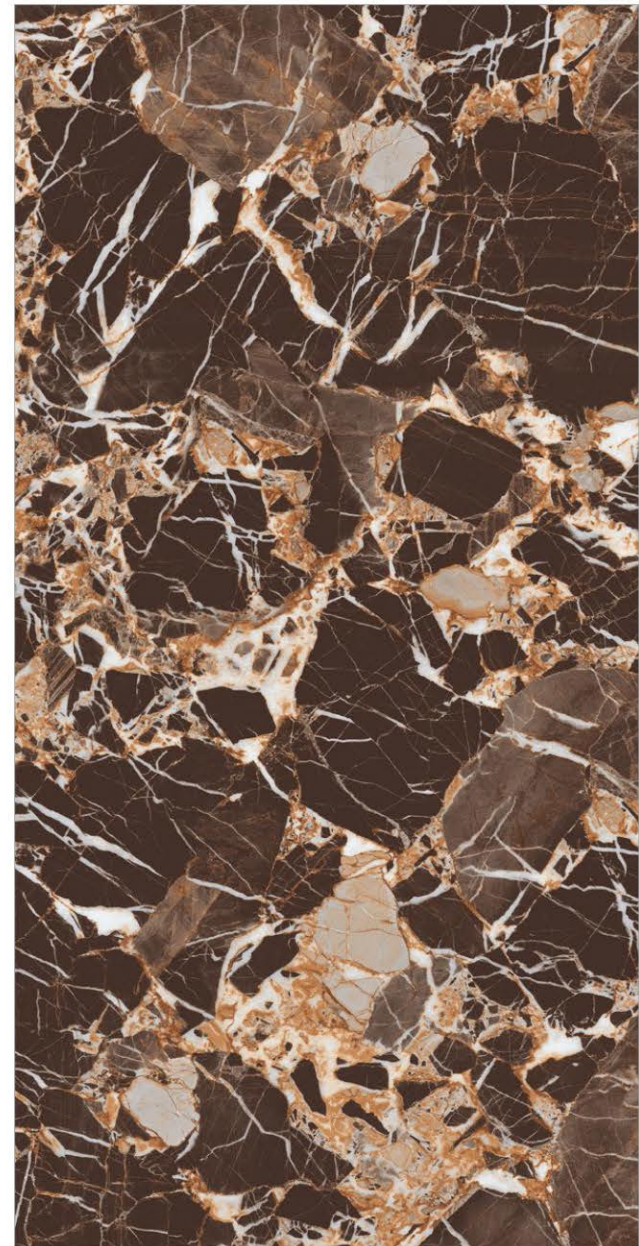

Monaco Brown

9 MM THICKNESS

600X1200MM
60X120CM
24X48 INCH

600X600MM
60X60CM
24X24 INCH