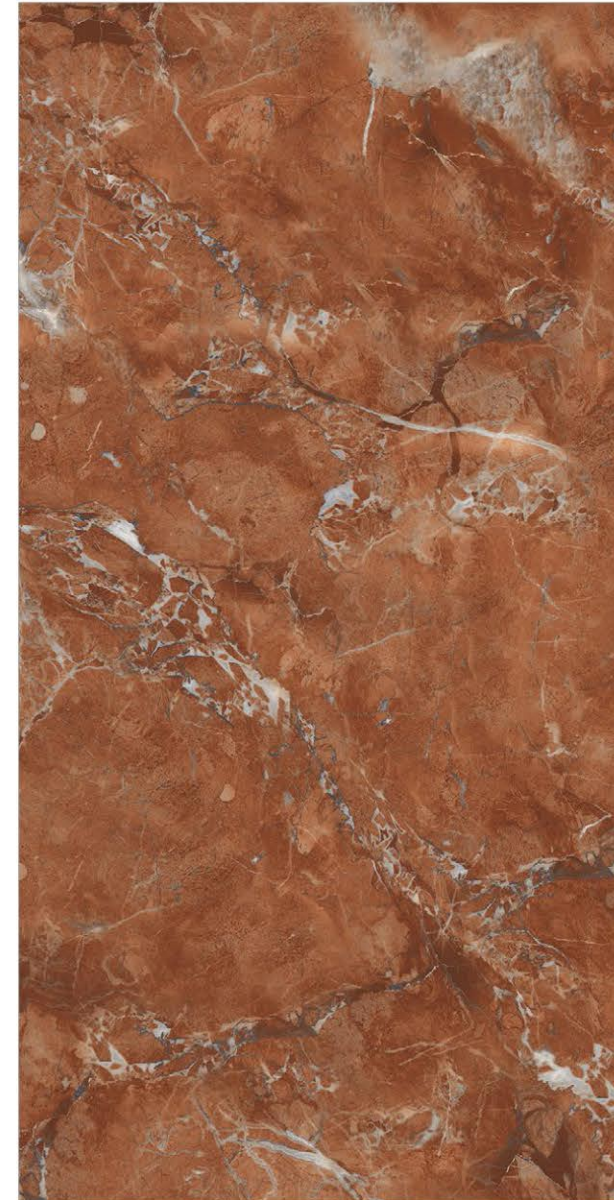

Rosso Alicante

GLAZED
VITRIFIED TILES

RANDOMS
3

FINISH
HIGH GLOSS