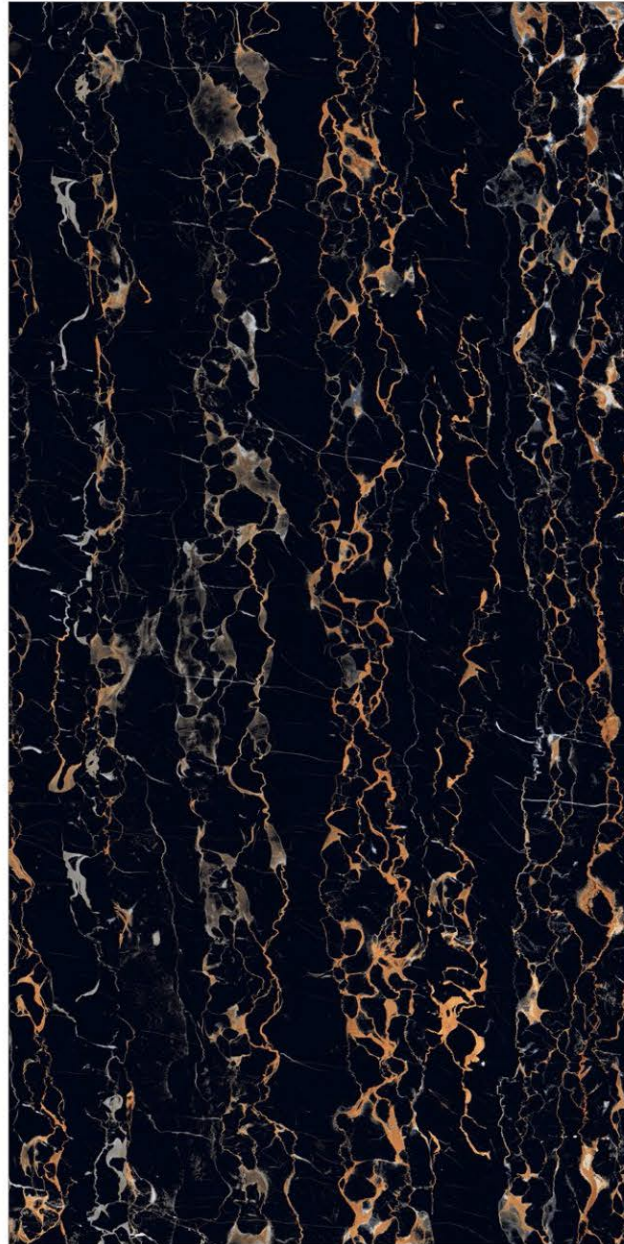

GLAZED
VITRIFIED TILES

RANDOMS
3/5/8

FINISH
HIGH GLOSS

Saint Lorent

Vintage Gold

Sahara Noir

9 MM THICKNESS

600X1200MM
60X120CM
24X48 INCH