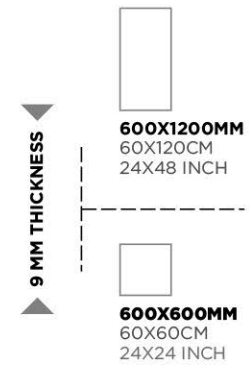

CRYSTAL
COLLECTION

600X1200MM
60X120CM
24X48 INCH

600X600MM
60X60CM
24X24 INCH

▶ **9 MM THICKNESS** ◀

Amazonite

GLAZED
VITRIFIED TILES

RANDOMS
6

FINISH
HIGH GLOSS

CRYSTAL

Fusion Green

Fusion Green

Earthstone Verde

**GLAZED
VITRIFIED TILES**

**RANDOMS
5/3**

**FINISH
HIGH GLOSS**

600X1200MM
60X120CM
24X48 INCH

600X600MM
60X60CM
24X24 INCH

▶ **9 MM THICKNESS** ◀

Bellagio green

GLAZED
VITRIFIED TILES

RANDOMS
8

FINISH
HIGH GLOSS

Lambradorite

Lambradorite