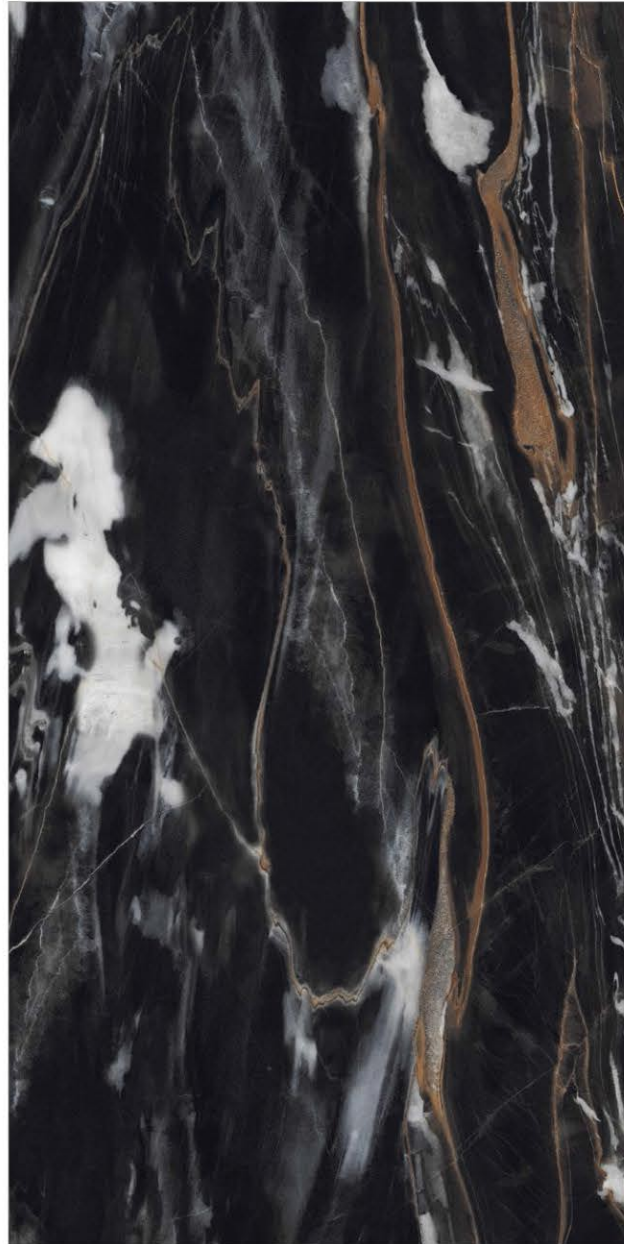

Dark Thunder