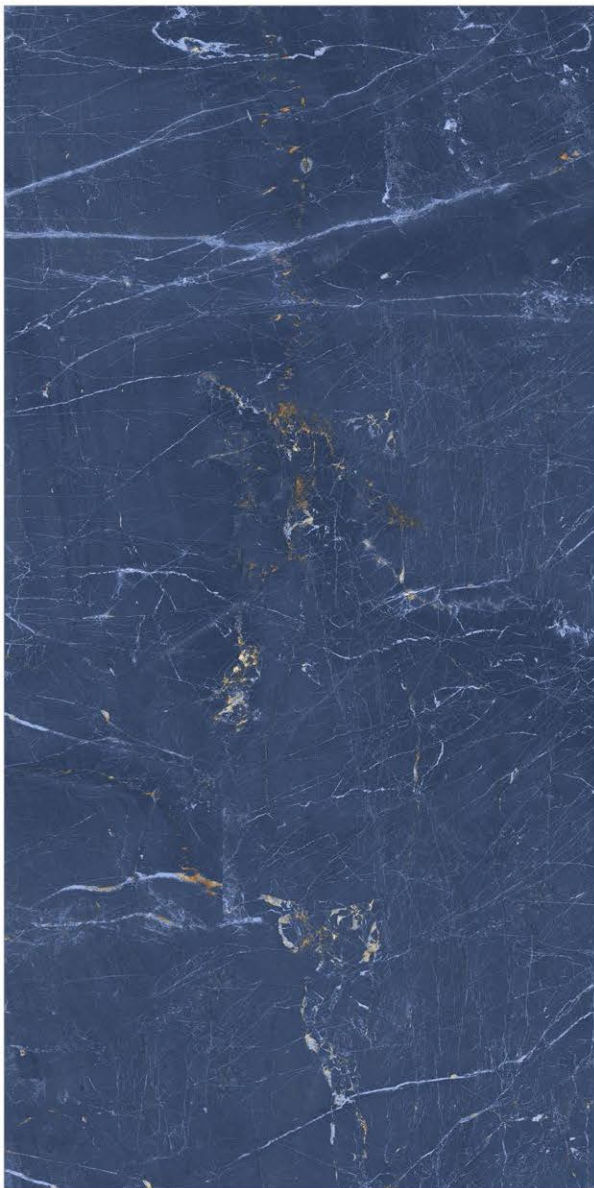

Abria Azul

**GLAZED
VITRIFIED TILES**

**RANDOMS
4/4**

**FINISH
HIGH GLOSS**