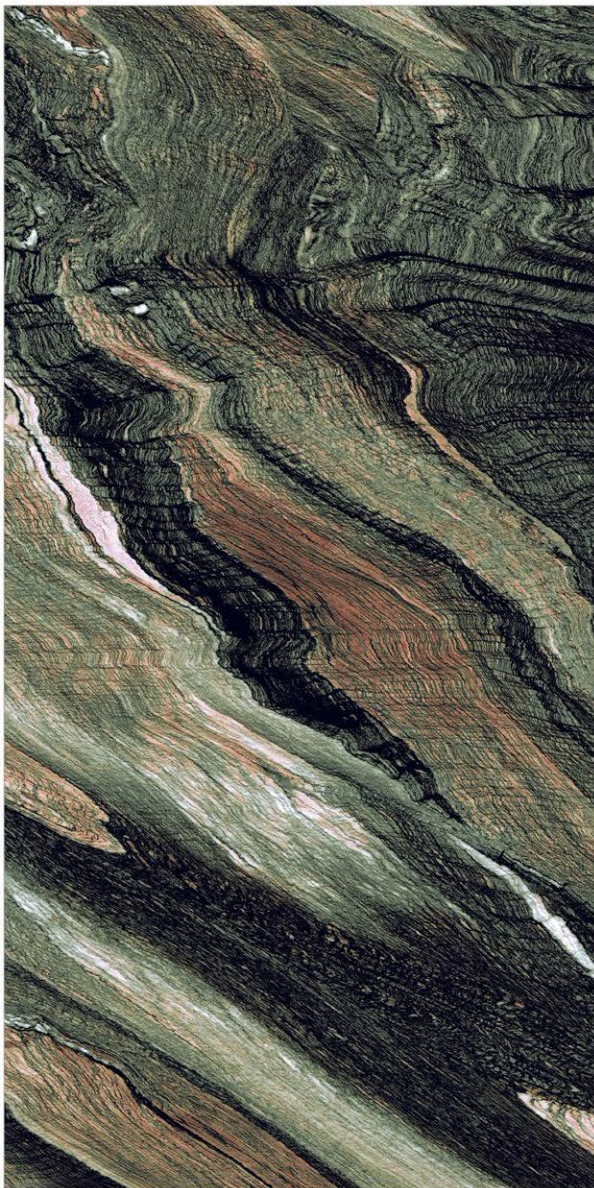

Brazillian Green