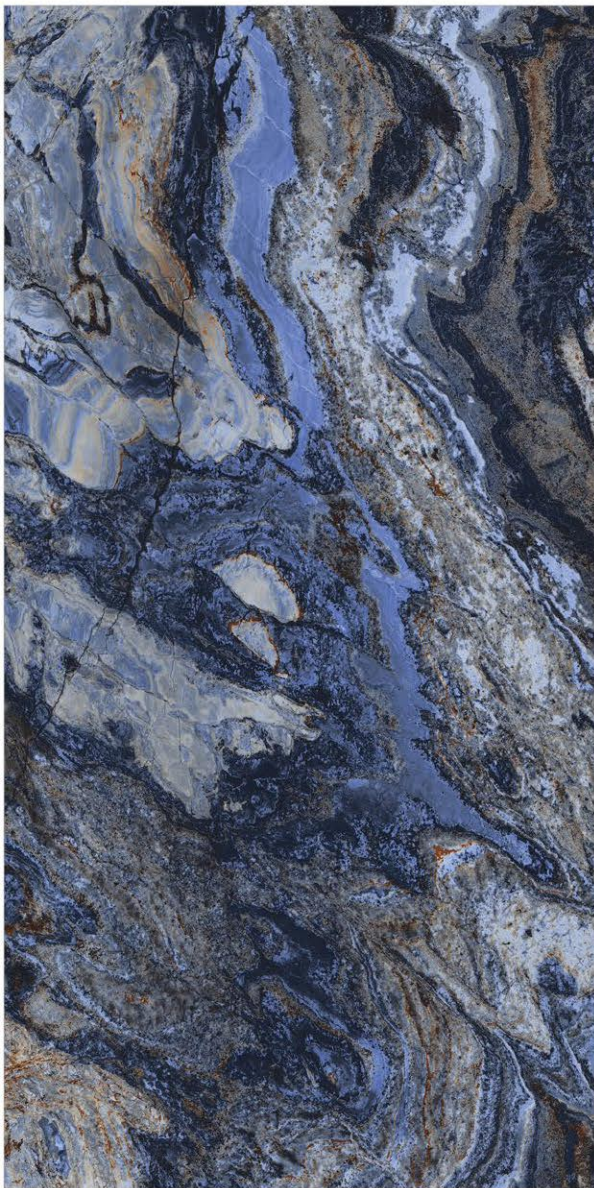

Earthstone Azul