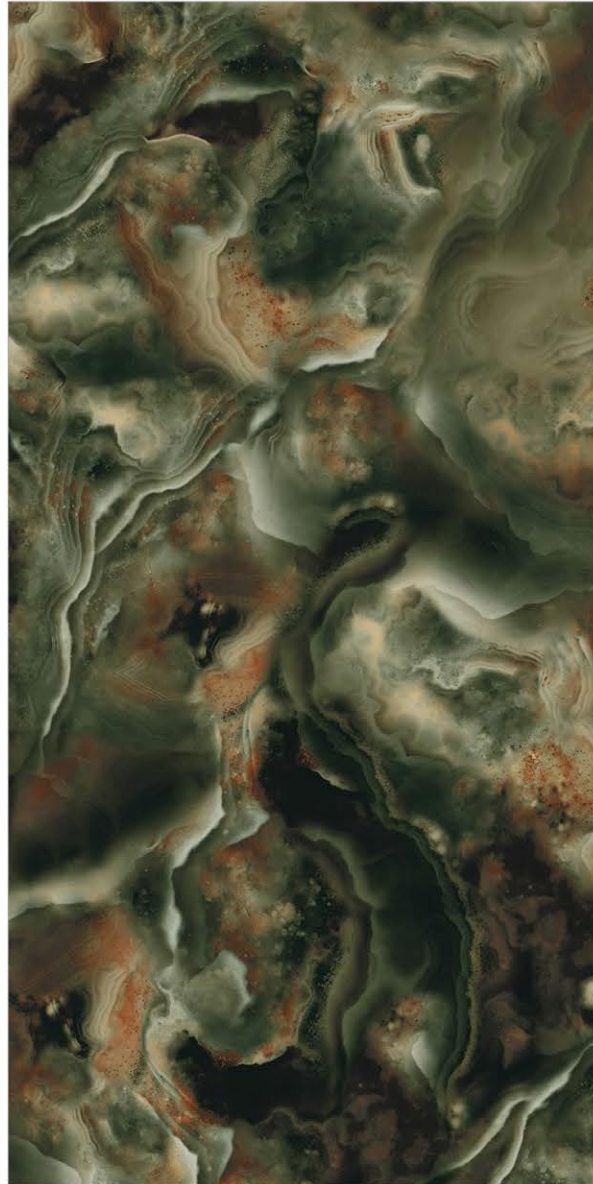

Pendora Green