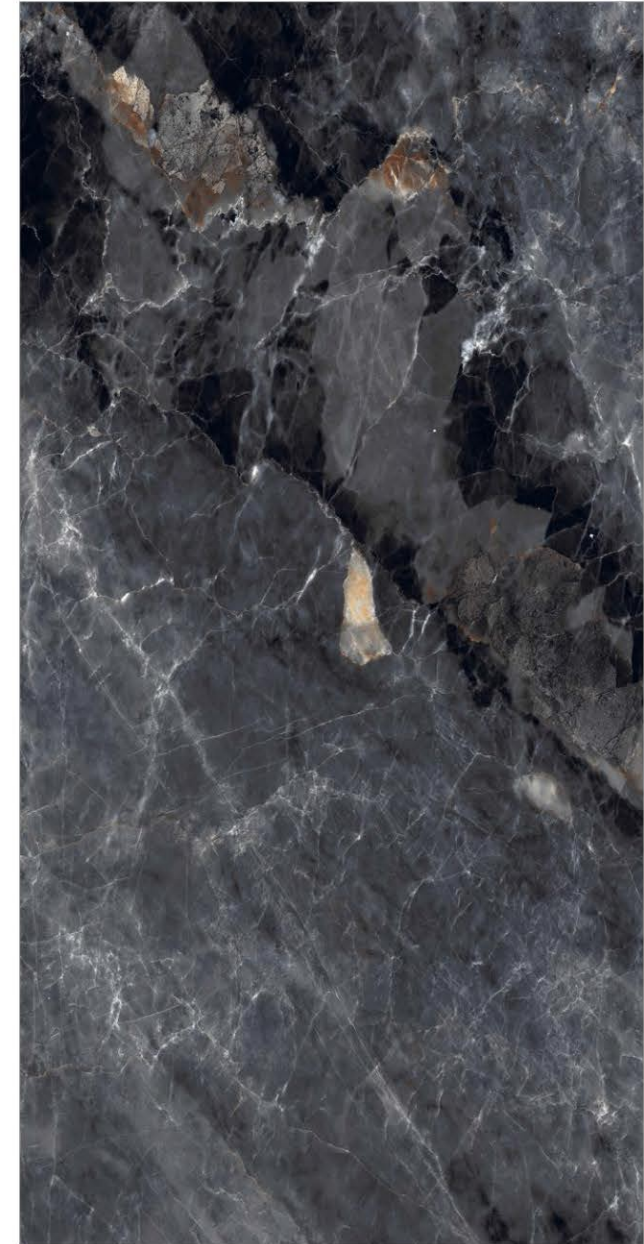

Lasa Black

9 MM THICKNESS

600X1200MM
60X120CM
24X48 INCH

600X600MM
60X60CM
24X24 INCH