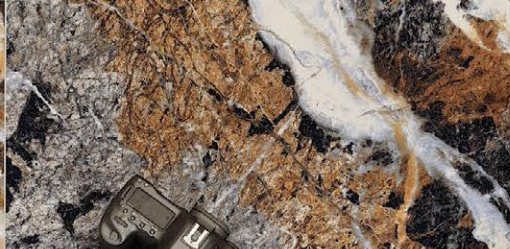

Frappuccino Brown

Frappuccino Brown

Genus Grigio

**GLAZED
VITRIFIED TILES**

**RANDOMS
5/6**

**FINISH
HIGH GLOSS**

Moris Natural

Moris Natural