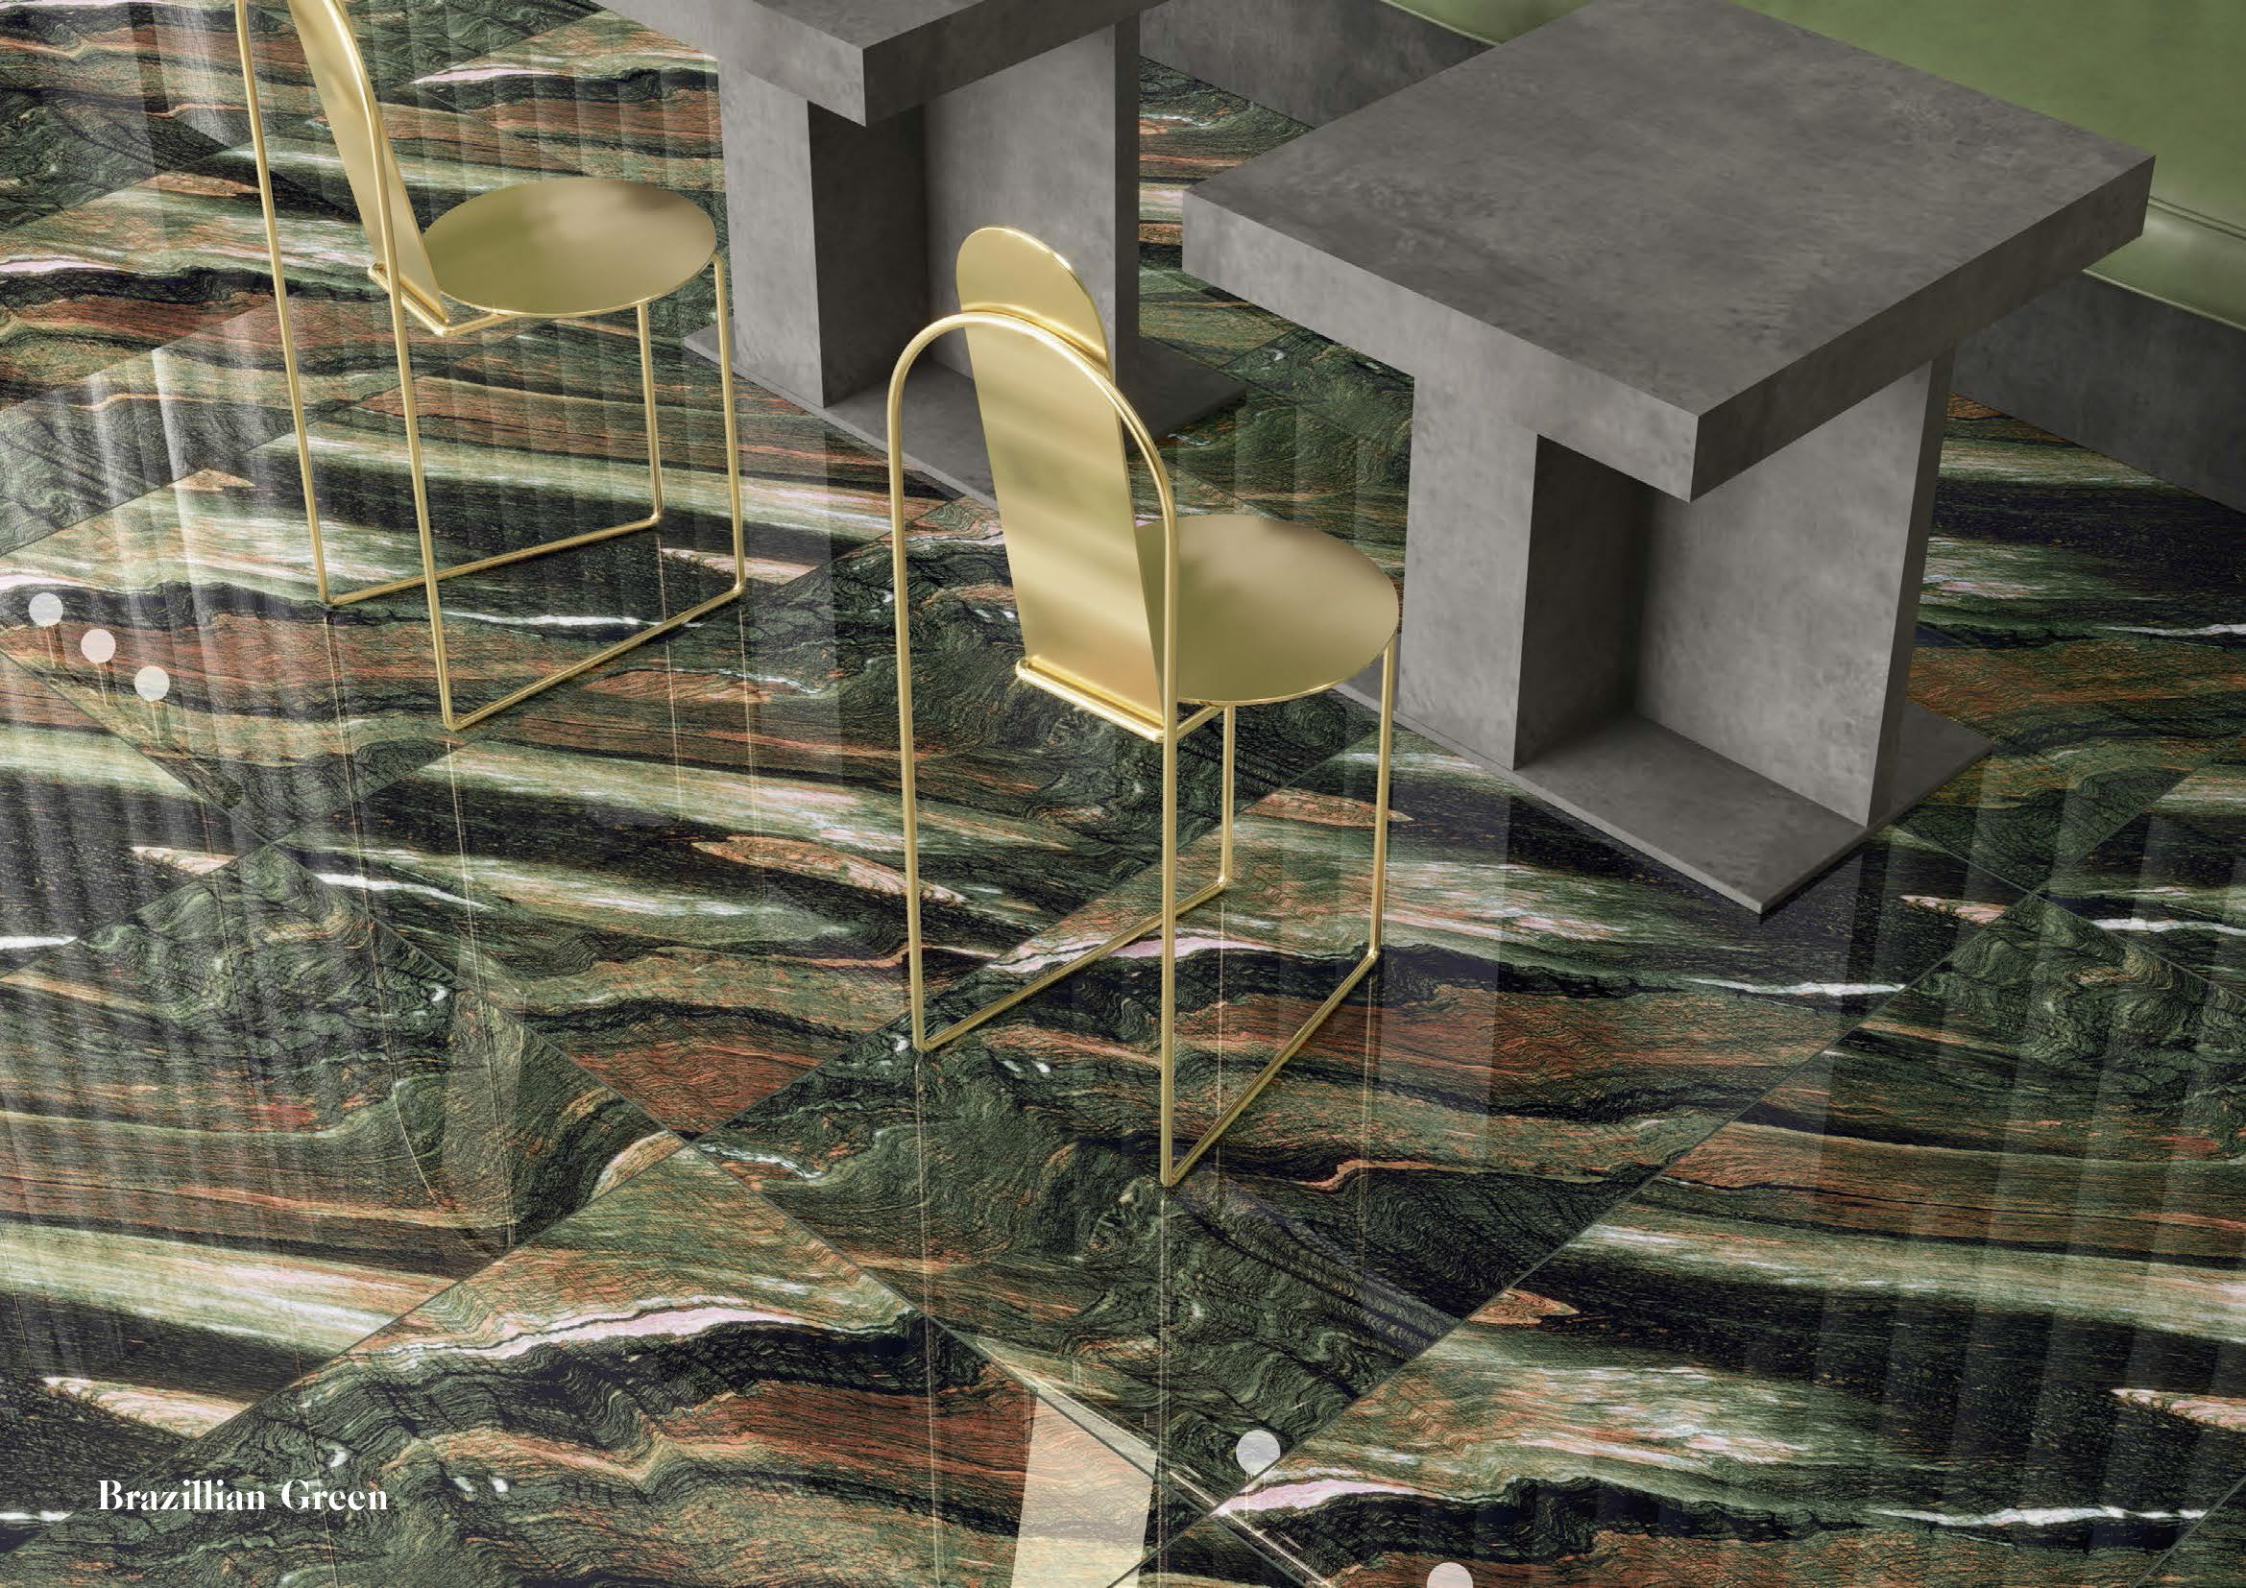

Brazillian Green