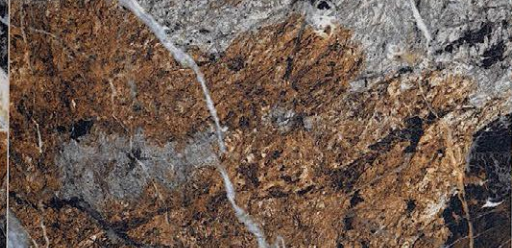

Frappuccino Brown

Frappuccino Brown

Genus Grigio

**GLAZED
VITRIFIED TILES**

**RANDOMS
5/6**

**FINISH
HIGH GLOSS**

Moris Natural

Moris Natural