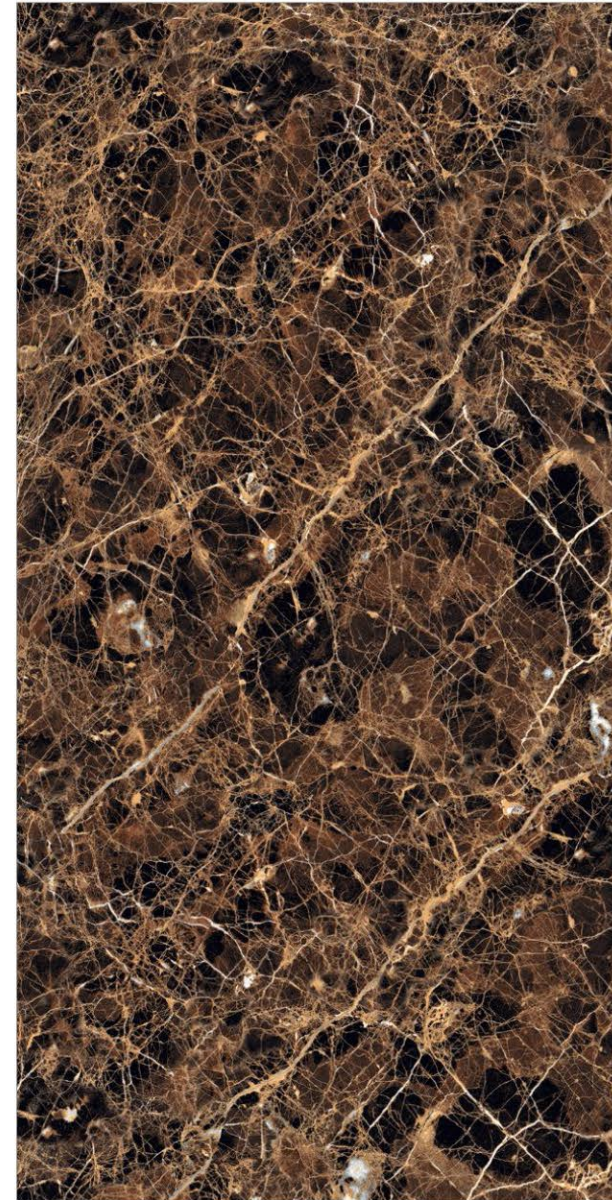

Emperadore Brown

GLAZED
VITRIFIED TILES

RANDOMS
3

FINISH
HIGH GLOSS