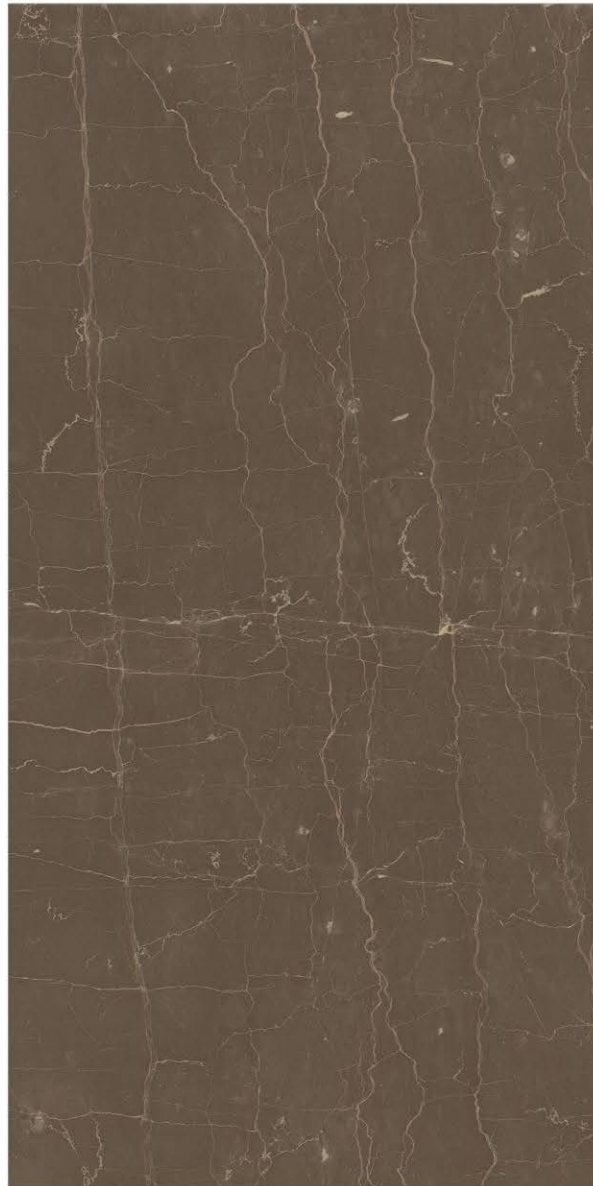

Bronz Armani