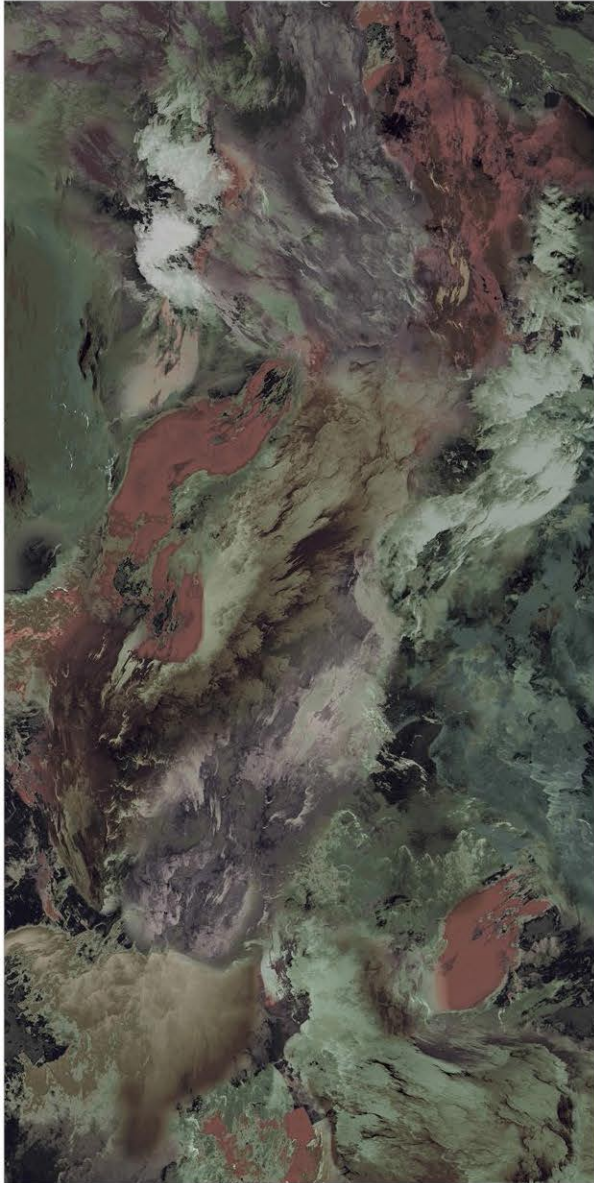

Fusion Green

Fusion Green