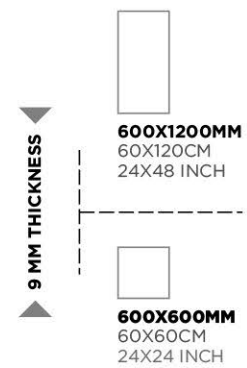

600X600MM
60X60CM
24X24 INCH

Parade hotel

Nero Brasiliana

Nero Brasiliana

Portoro Silver

GLAZED
VITRIFIED TILES

RANDOMS
8/3

FINISH
HIGH GLOSS