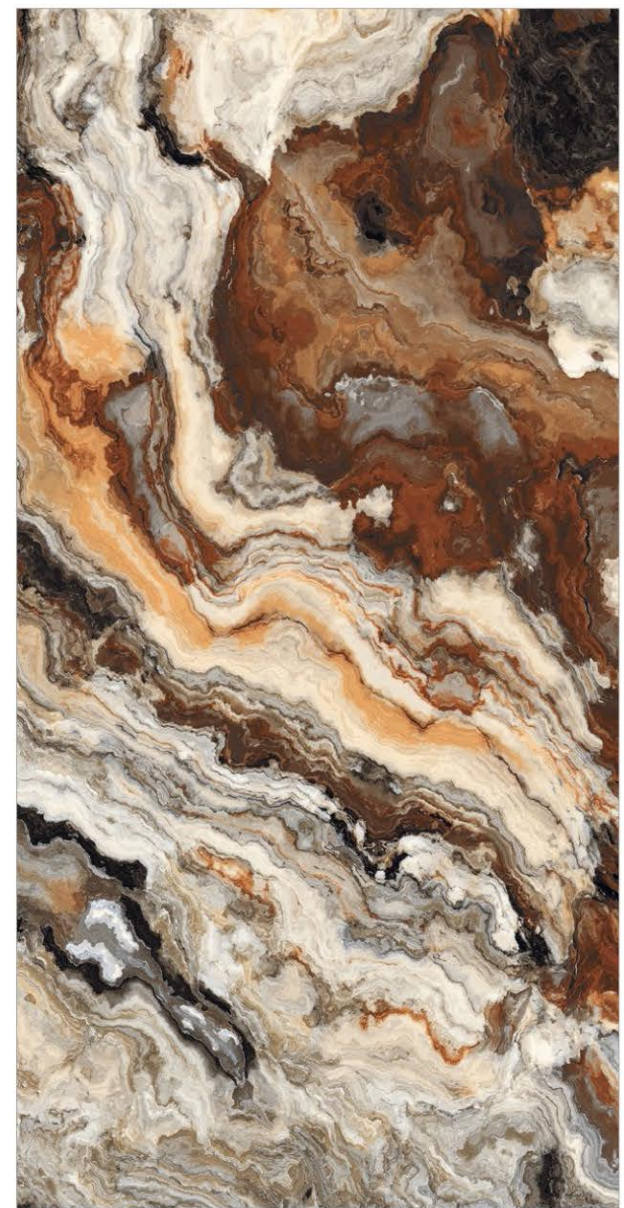

**FINISH
HIGH GLOSS**

600X1200MM
60X120CM
24X48 INCH

600X600MM
60X60CM
24X24 INCH

▶ **9 MM THICKNESS** ◀

Venetian

GLAZED
VITRIFIED TILES

RANDOMS
3

FINISH
HIGH GLOSS