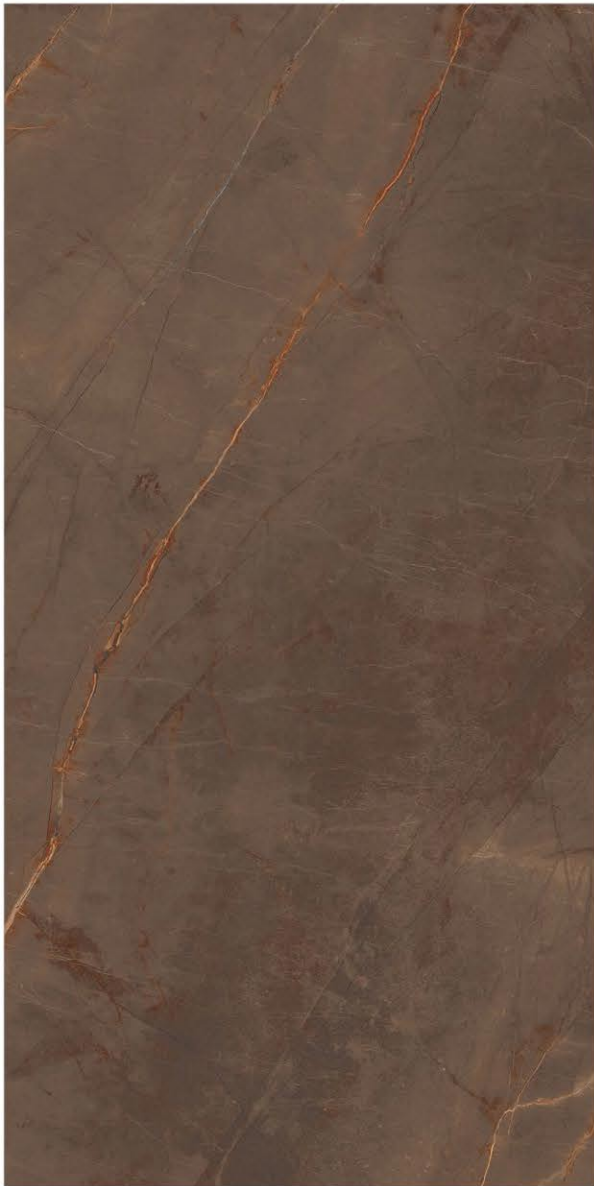

Armani Brown