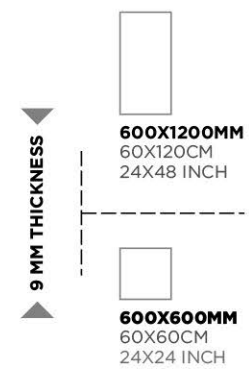

600X600MM
60X60CM
24X24 INCH

Mineral White

Mineral White

Mineral Green

**GLAZED
VITRIFIED TILES**

**RANDOMS
8/8**

**FINISH
HIGH GLOSS**

Regal Aurora Black