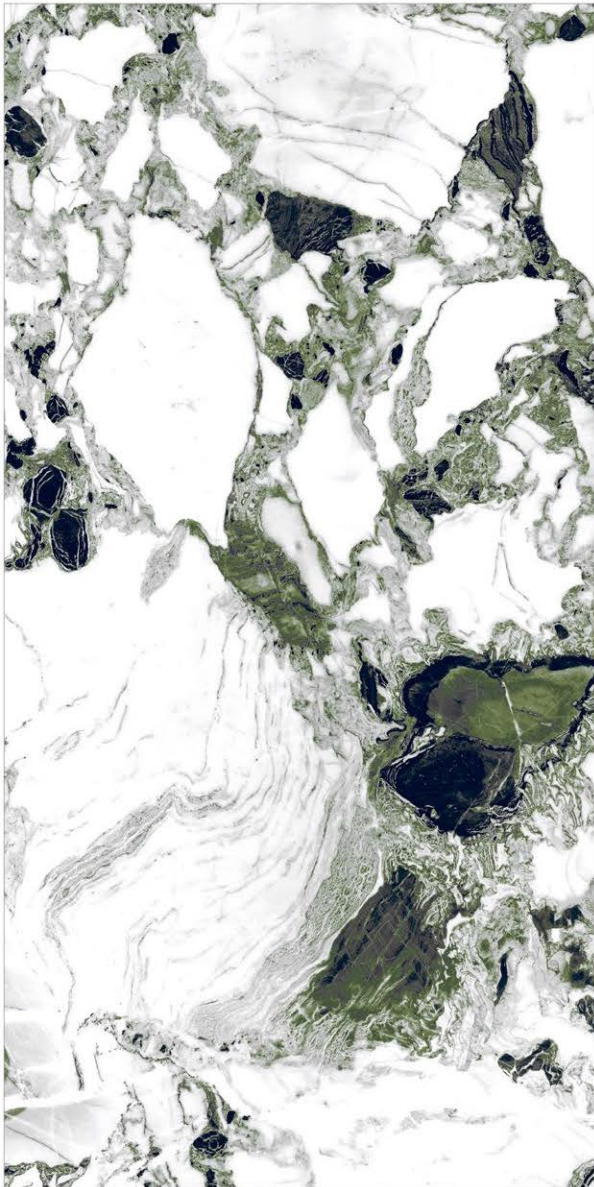

Corten Blue

Corten Brown

Corten Natural

9 MM THICKNESS

600X1200MM
60X120CM
24X48 INCH

600X600MM
60X60CM
24X24 INCH

Pegasus Green

Pegasus Green