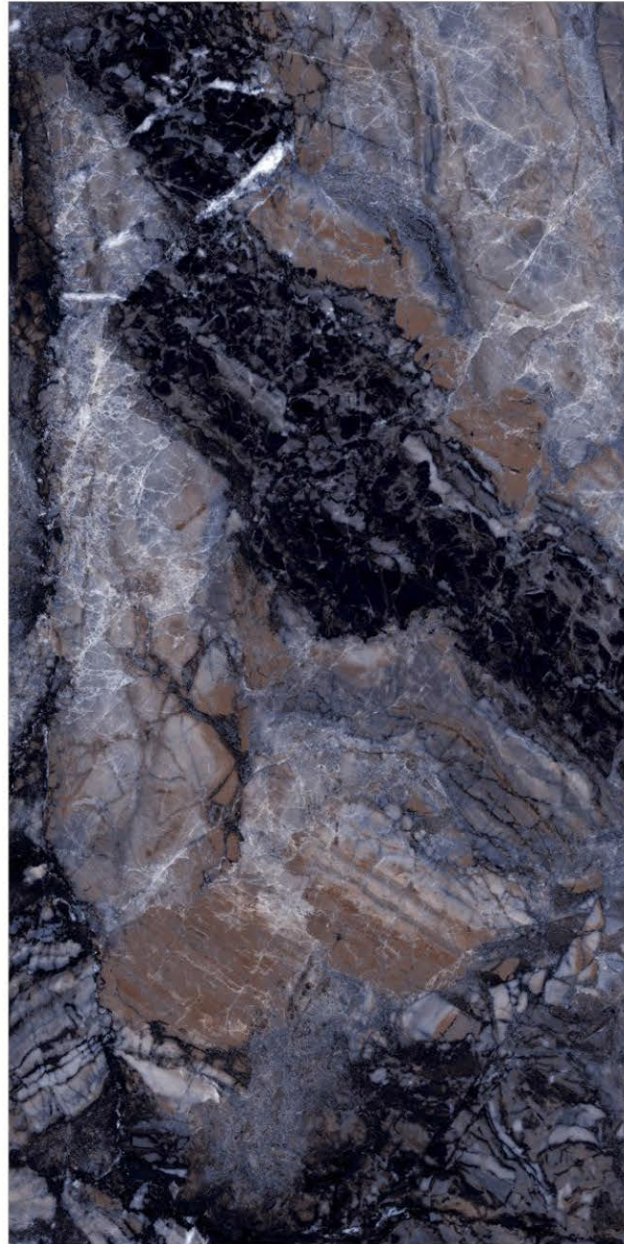

Quantum Pink