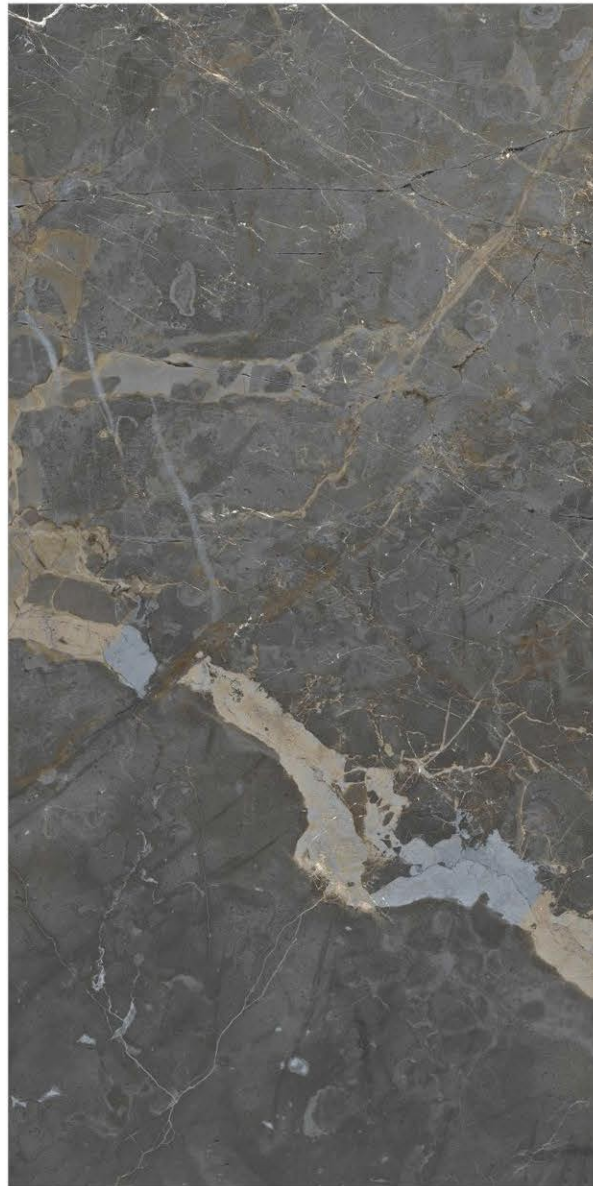

Soveraia Brown