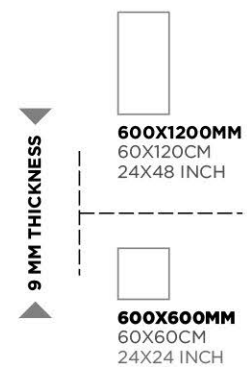

FINISH
HIGH GLOSS

600X1200MM
60X120CM
24X48 INCH

600X600MM
60X60CM
24X24 INCH

▶ 9 MM THICKNESS ◀

Signoria Brown

GLAZED
VITRIFIED TILES

RANDOMS
8

FINISH
HIGH GLOSS