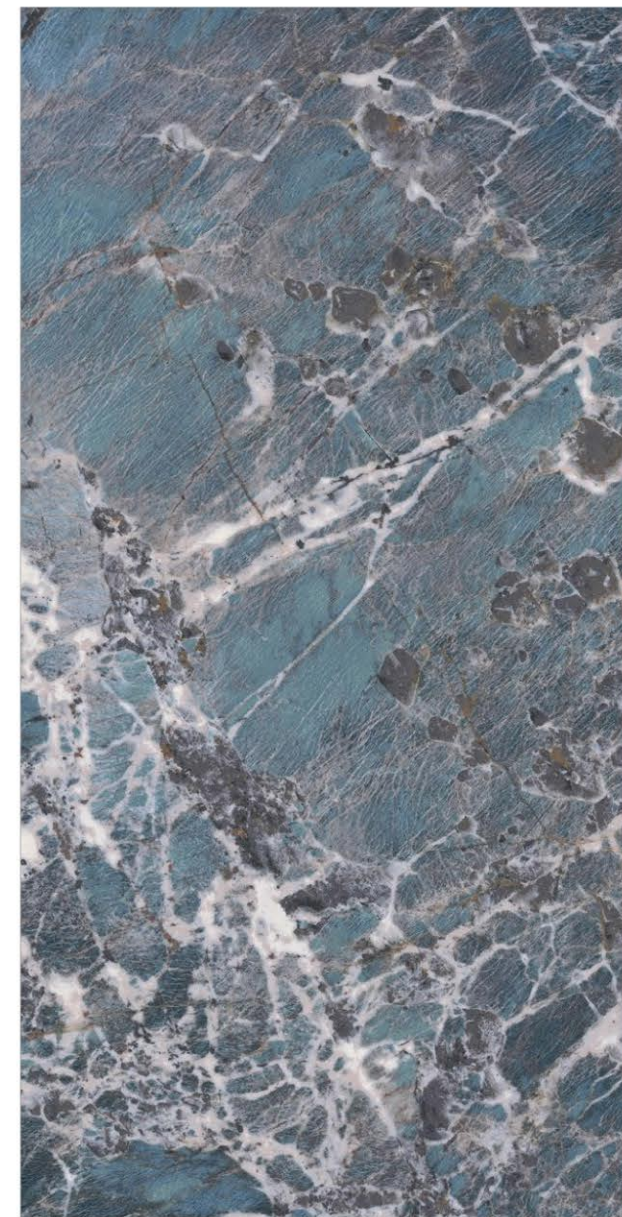

Amazonite

GLAZED
VITRIFIED TILES

RANDOMS
6

FINISH
HIGH GLOSS

CRYSTAL