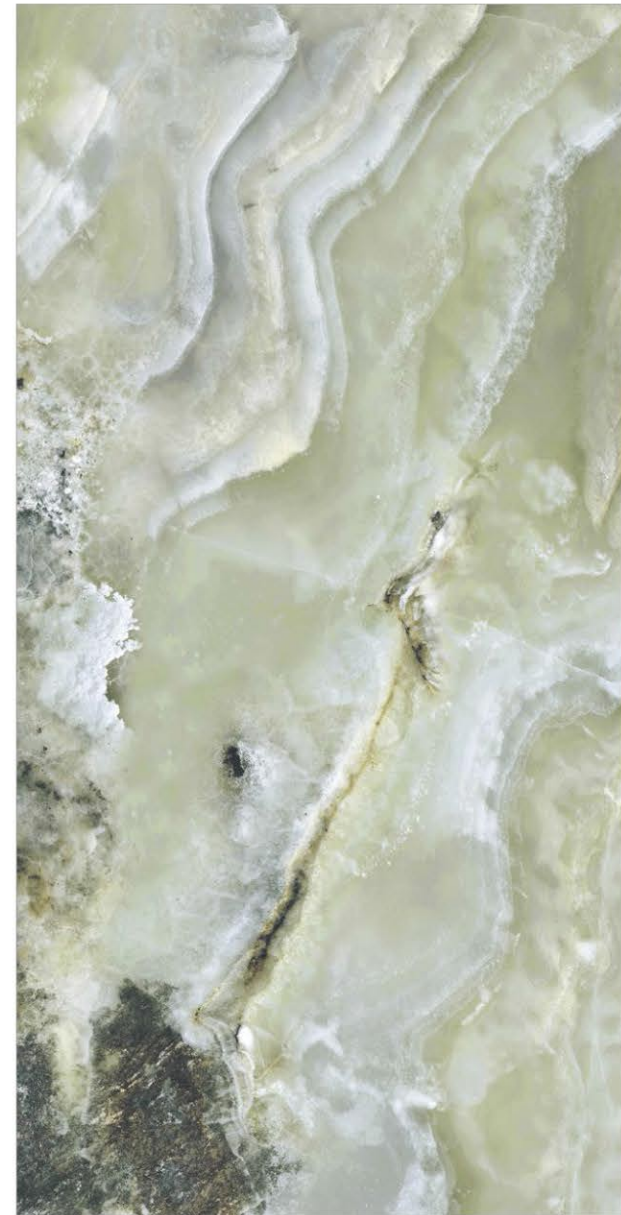

Bellagio green

GLAZED
VITRIFIED TILES

RANDOMS
8

FINISH
HIGH GLOSS