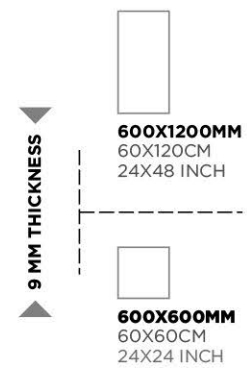

9 MM THICKNESS

600X1200MM
60X120CM
24X48 INCH

600X600MM
60X60CM
24X24 INCH

Brezza Blue

Brezza Blue

Brazillian Blue

**GLAZED
VITRIFIED TILES**

**RANDOMS
6/3**

**FINISH
HIGH GLOSS**

600X1200MM
60X120CM
24X48 INCH

600X600MM
60X60CM
24X24 INCH

▶ **9 MM THICKNESS** ◀

Venetian

GLAZED
VITRIFIED TILES

RANDOMS
3

FINISH
HIGH GLOSS

600X1200MM
60X120CM
24X48 INCH

600X600MM
60X60CM
24X24 INCH

TECHNICAL SPECIFICATION

SRNO.	CHARACTERISTICS	ISO TEST METHODS	TILES REQUIREMENT AS PER ISO 13006 : 2012 GROUP B LLB	VALUE
DIMENSION & SURFACE QUALITY				
1	Deviation in length & Width	ISO 10545-2	+/-0.5%	+/-0.2%
2	Deviation in Thickness	ISO 10545-2	+/-5%	+/-3%
3	Straightness Of sides	ISO 10545-2	+/-0.5%	+/-0.2%
4	Rectangularity	ISO 10545-2	+/-0.5%	+/-0.2%
5	Surface Flatness	ISO 10545-2	+/-0.5%	+/-0.2%
PHYSICAL & THERMAL PROPERTIES				
1	Water Absorption	ISO 10545-3	<0.50%	< 0.04%
2	Mohs Hardness	EN-101	Min.5	Min.5
3	Flexural Strength	ISO 10545-4	>35N/mm ²	>40N/mm ²
4	Skid Resistance	ISO 10545-17	>0.4	>0.4
5	Breaking Strength	ISO 10545-11	>1113N	>1800N
6	Frost Resistance	ISO 10545-12	Frost Proof	Frost Proof
7	Thermal Shock Resistance	ISO 10545-9	No Damage	No Damage
8	Moisture Expansion	ISO 10545-10	Nil	Nil
9	Resistance to surface Abrasion	ISO 10545-7	Abrasion class shall be specified by the manufacturer	PEI IV
CHEMICAL PROPERTIES				
1	Chemicals Resistance	ISO 10545-13	No Damage	No Damage
2	Color Resistance	ISO 10545-16	No Damage	No Damage
3	Stain Resistance	ISO 10545-14	Resistant	Resistant