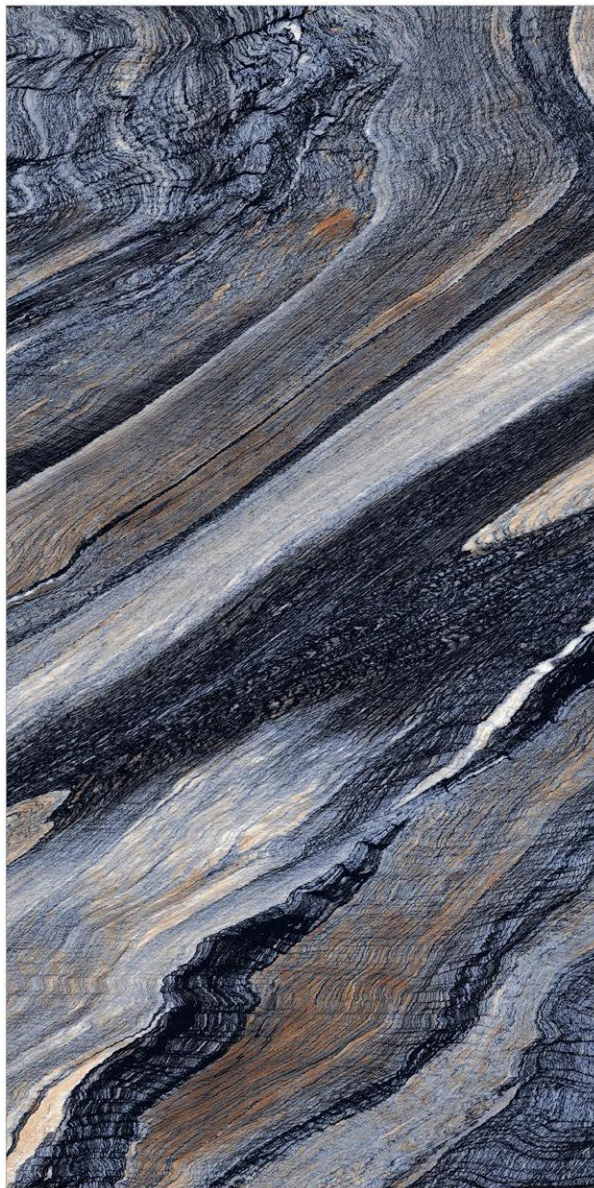

9 MM THICKNESS

600X1200MM
60X120CM
24X48 INCH

600X600MM
60X60CM
24X24 INCH

Brezza Blue

Brezza Blue

Brazillian Blue

**GLAZED
VITRIFIED TILES**

**RANDOMS
6/3**