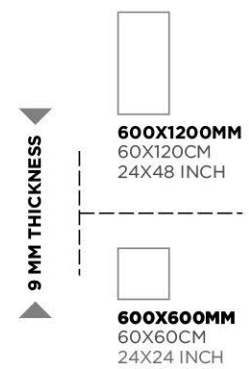

CRYSTAL
COLLECTION

600X1200MM
60X120CM
24X48 INCH

600X600MM
60X60CM
24X24 INCH

▶ **9 MM THICKNESS** ◀

Amazonite

GLAZED
VITRIFIED TILES

RANDOMS
6

FINISH
HIGH GLOSS

600X600MM
60X60CM
24X24 INCH

▶ **9 MM THICKNESS** ◀

Bellagio green

GLAZED
VITRIFIED TILES

RANDOMS
8

FINISH
HIGH GLOSS

Lambradorite

Lambradorite

FINISH
HIGH GLOSS

600X1200MM
60X120CM
24X48 INCH

600X600MM
60X60CM
24X24 INCH

▶ **9 MM THICKNESS** ◀

Volcano Green

GLAZED
VITRIFIED TILES

RANDOMS
3

FINISH
HIGH GLOSS