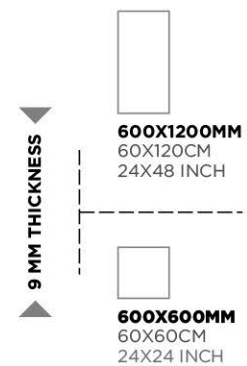

GLAZED
VITRIFIED TILES

RANDOMS
5/5

FINISH
HIGH GLOSS