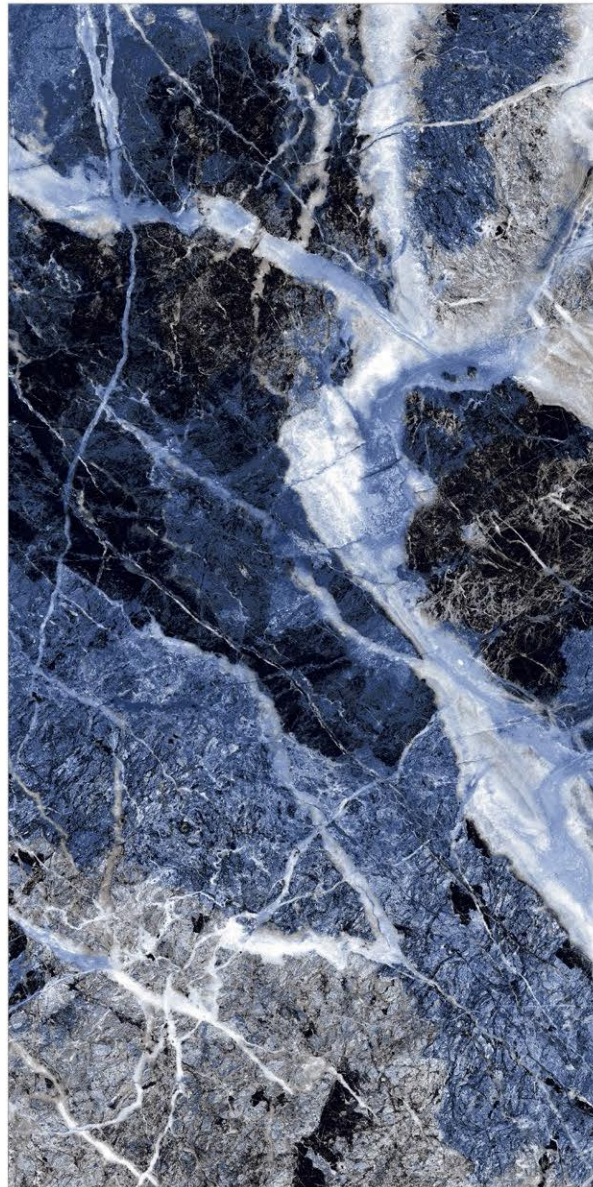

Moris Azul

**GLAZED
VITRIFIED TILES**

**RANDOMS
5/5**

**FINISH
HIGH GLOSS**