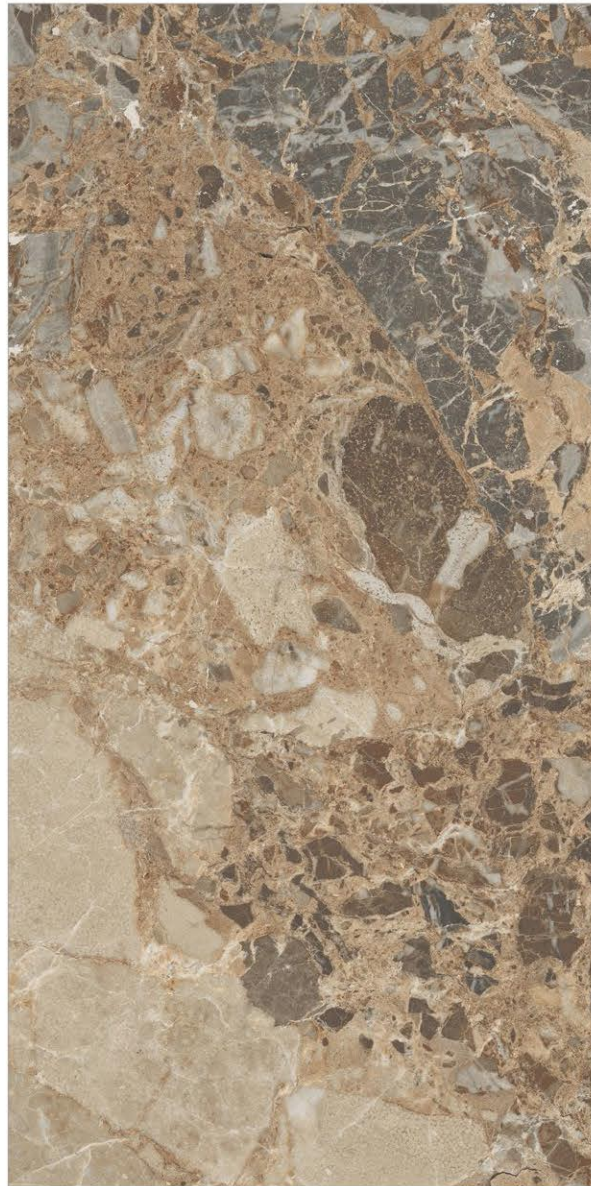

Rosetta Brown