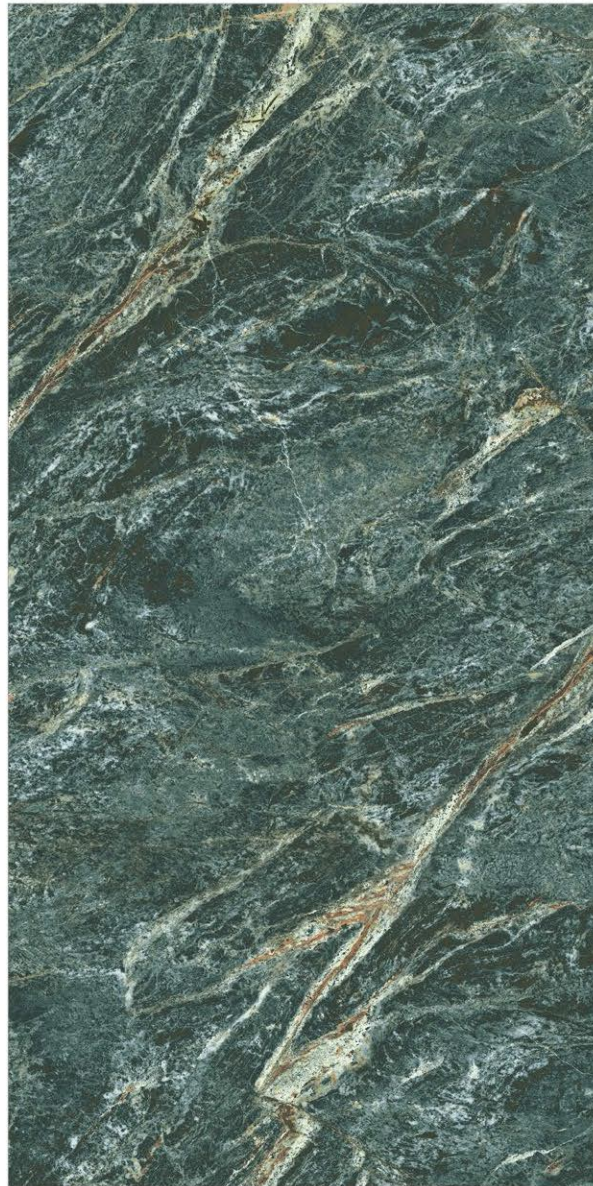

Green Monet