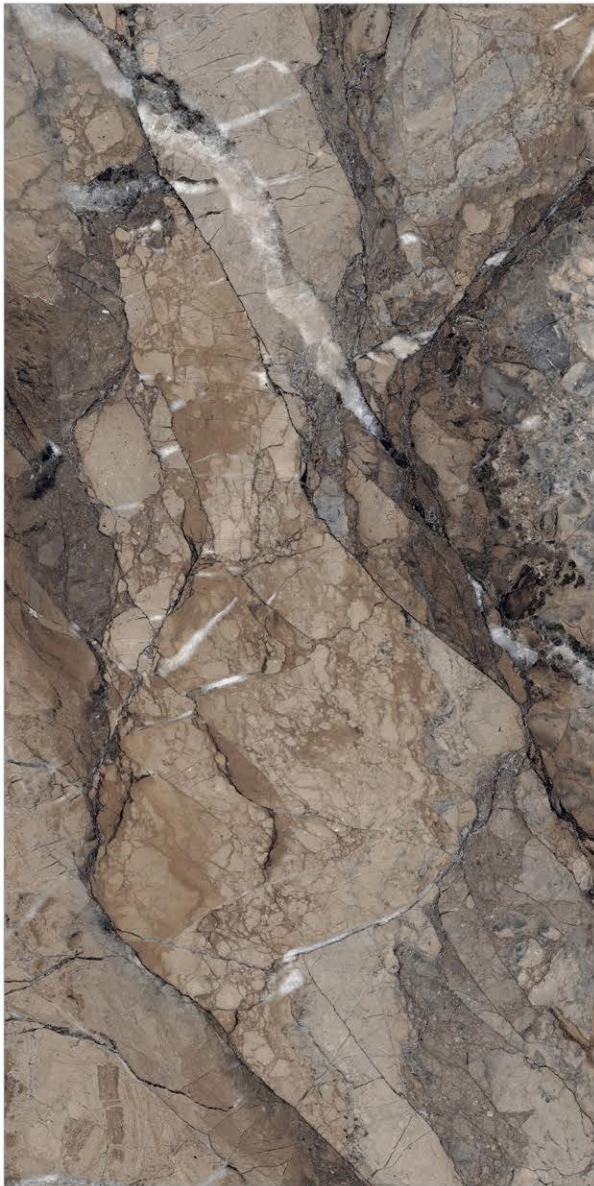

Ulvár Brown