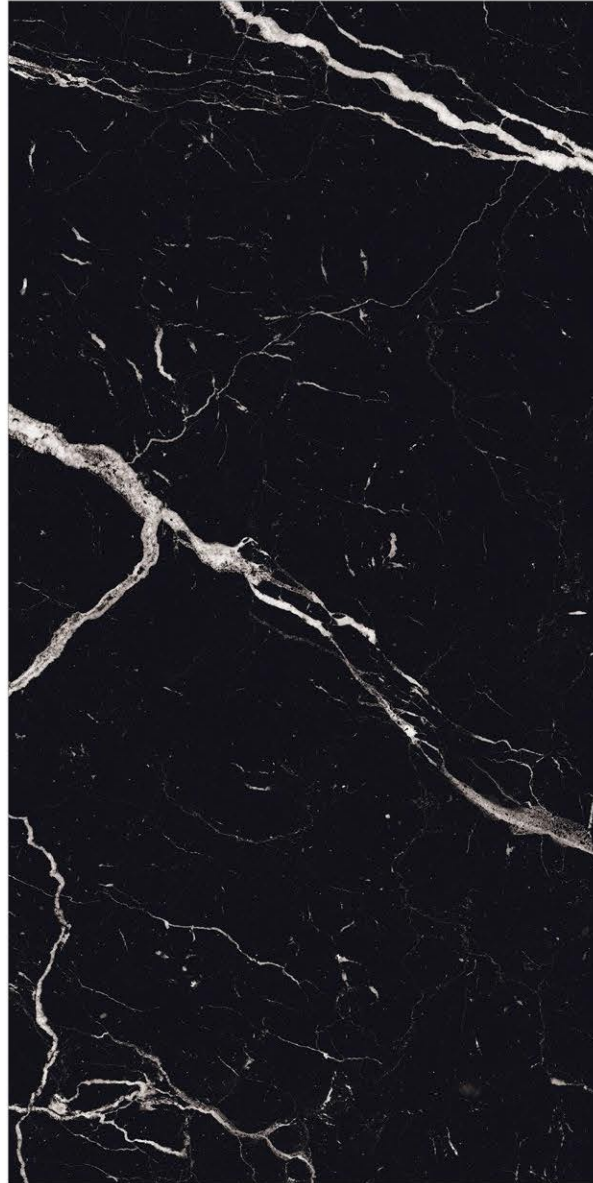

Nero Merquina