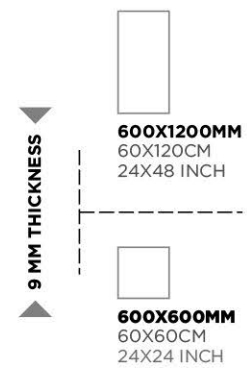

HIGHGLOSS
COLLECTION

Abria Black

Abria Azul

Abria Black

**GLAZED
VITRIFIED TILES**

**RANDOMS
4/4**

**FINISH
HIGH GLOSS**

600X1200MM
60X120CM
24X48 INCH

600X600MM
60X60CM
24X24 INCH

▶ **9 MM THICKNESS** ◀

Blue Monet

GLAZED
VITRIFIED TILES

RANDOMS
5

FINISH
HIGH GLOSS

Armani Brown

Armani Brown