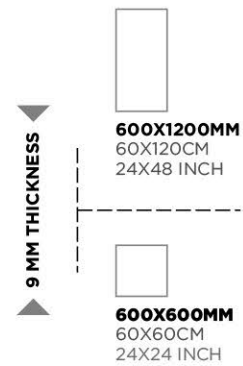

**GLAZED
VITRIFIED TILES**

**RANDOMS
5/5**

**FINISH
HIGH GLOSS**