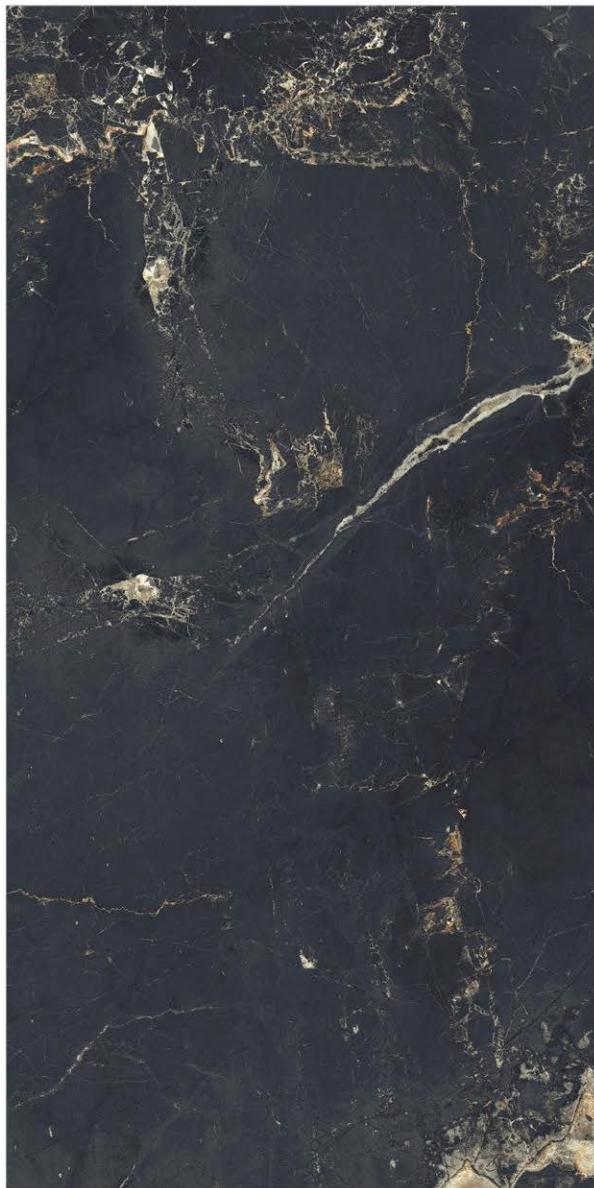

Abria Black