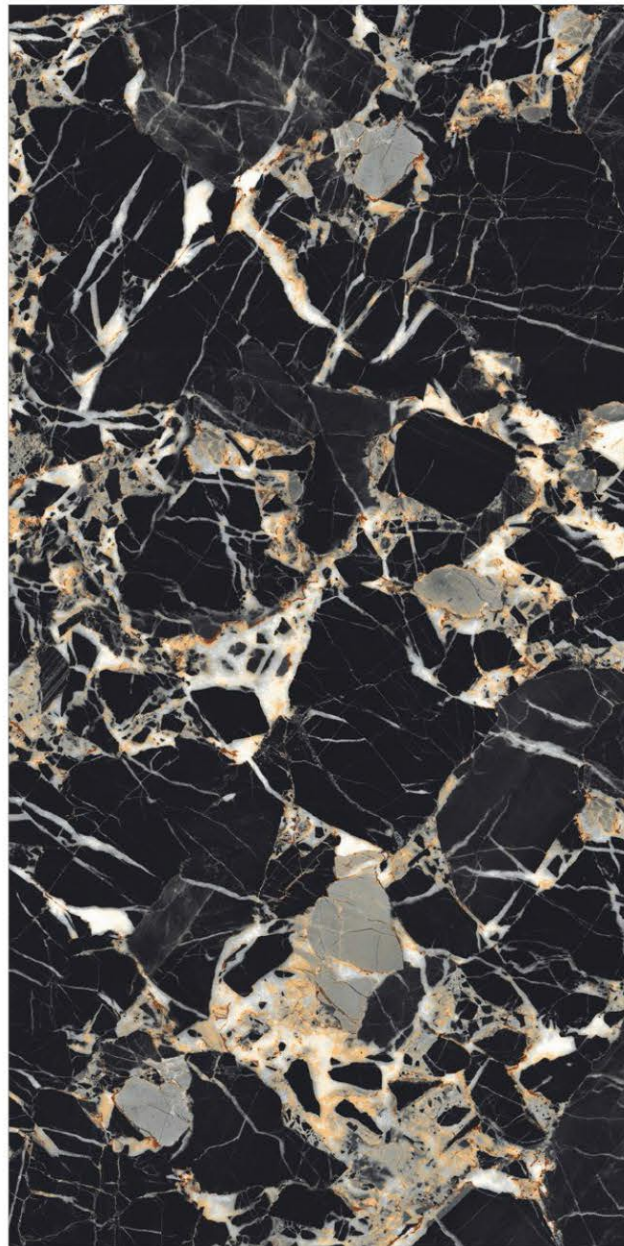

GLAZED
VITRIFIED TILES

RANDOMS
5/3/3

FINISH
HIGH GLOSS

Regal Aurora Black

Monaco Black

Monaco Brown

9 MM THICKNESS

600X1200MM
60X120CM
24X48 INCH