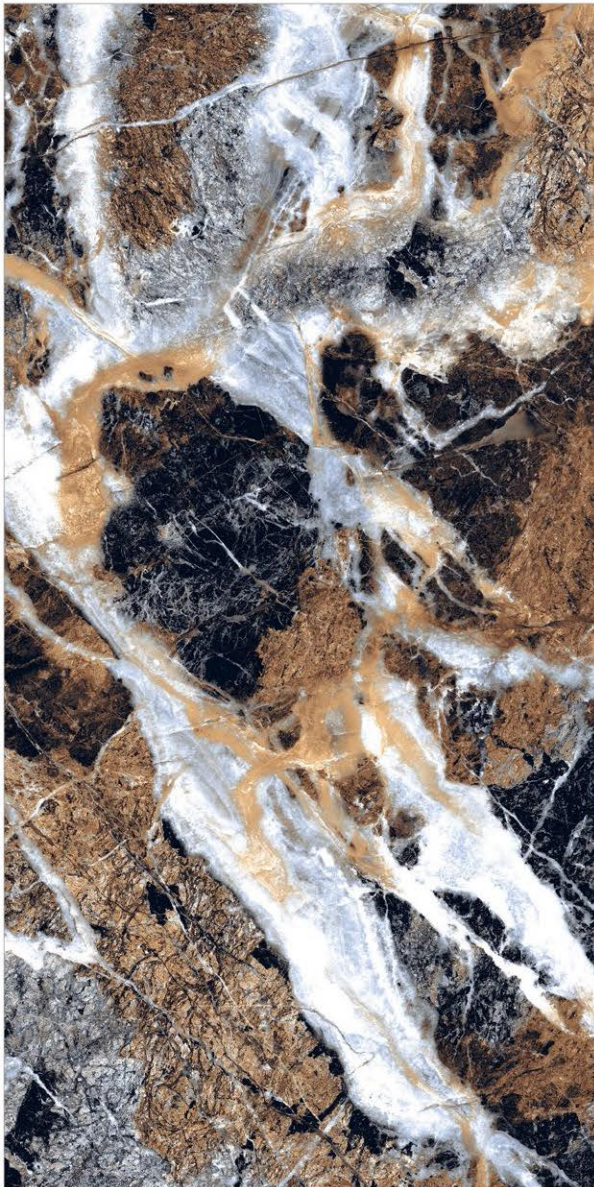

Moris Natural