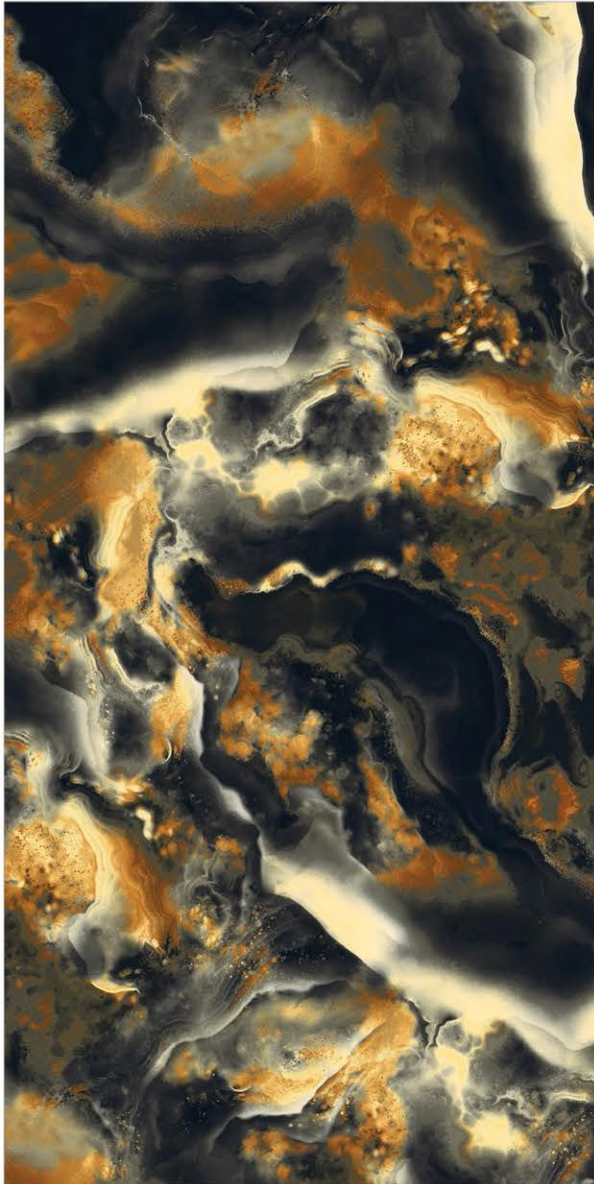

Pendora Gold