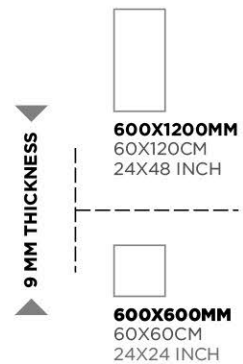

GLAZED
VITRIFIED TILES

RANDOMS
5/5

FINISH
HIGH GLOSS