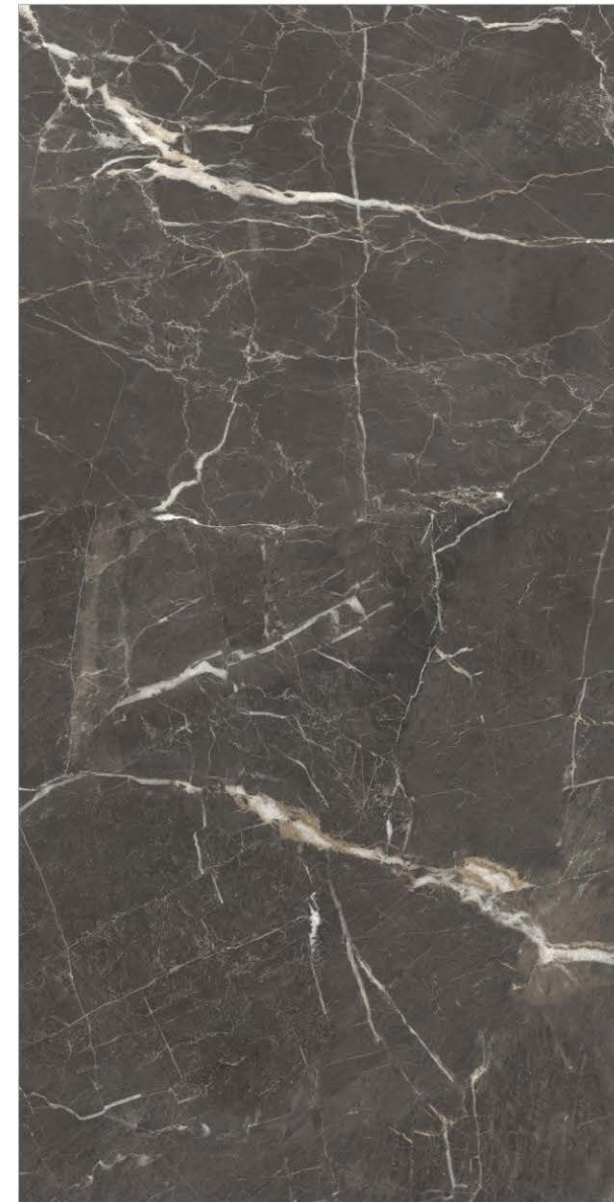

Maggiore Grigio

GLAZED
VITRIFIED TILES

RANDOMS
8

FINISH
HIGH GLOSS